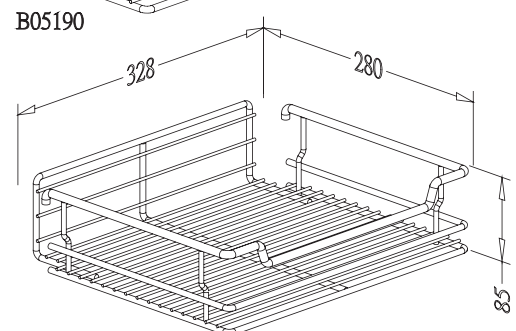

BASKET for Founder Larder Unit

Item No.	Body Size (W x D x H) mm	Material & Finish	Position
B05170	285 x 80 x 75	Steel w/ Chrome	Door Basket
B05180	328 x 130 x 85	Steel w/ Chrome	Middle Basket
B05190	328 x 280 x 85	Steel w/ Chrome	Inner Basket
B25170	285 x 80 x 75	Stainless Steel	Door Basket
B25180	328 x 130 x 85	Stainless Steel	Middle Basket
B25190	328 x 280 x 85	Stainless Steel	Inner Basket