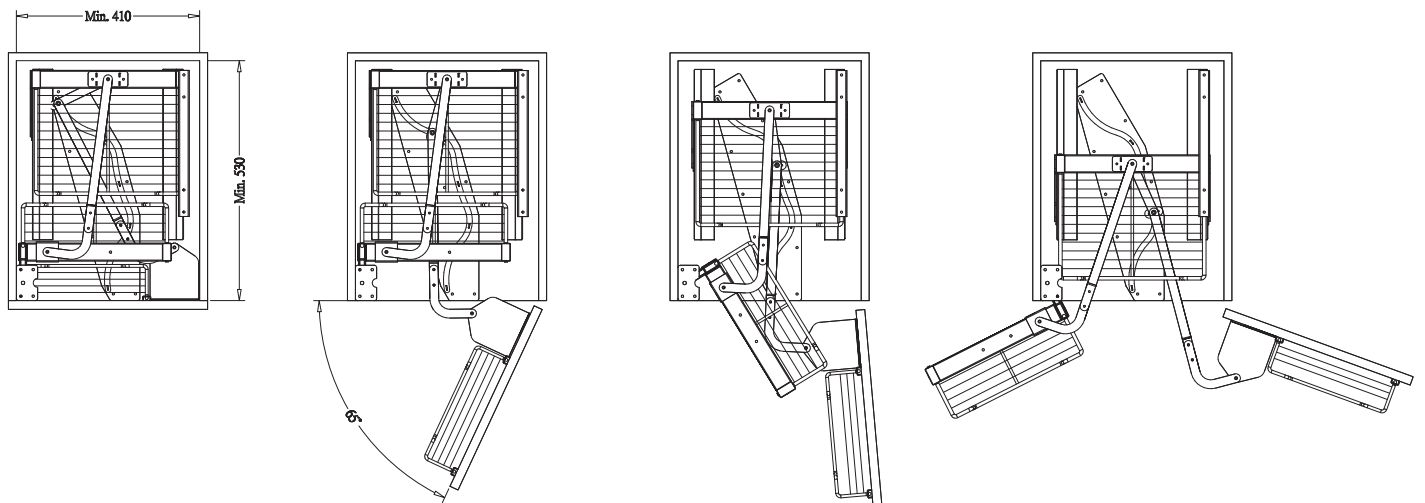

**"FOUNDER" LARDER UNIT,
interior cabinet height 1260 - 1390mm**

- Loading Capacity: 60kgs
- Universal Left and Right
- Patent No. M318956

Item No.	Content	Body Size (W x D x H) mm	Material & Finish (Basket)	For External Cabinet Width
B05645	B65002 x 1set, B05170 x 5pcs, B05180 x 5pcs, B05190 x 5pcs	412 x 520 x 1260-1390	Steel w/ Chrome	450mm
B25645	B65002 x 1set, B25170 x 5pcs, B25180 x 5pcs, B25190 x 5pcs	412 x 520 x 1260-1390	Stainless Steel	450mm

**"FOUNDER" LARDER UNIT,
interior cabinet height 1840 - 1970mm**

- Loading Capacity: 60kgs
- Universal Left and Right
- Patent No. M318956

Item No.	Content	Body Size (W x D x H) mm	Material & Finish (Basket)	For External Cabinet Width
B05845	B65004 x 1set, B05170 x 7pcs, B05180 x 7pcs, B05190 x 7pcs	412 x 520 x 1840-1970	Steel w/ Chrome	450mm
B25845	B65004 x 1set, B25170 x 7pcs, B25180 x 7pcs, B25190 x 7pcs	412 x 520 x 1840-1970	Stainless Steel	450mm