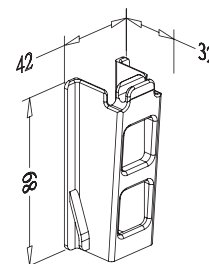

BASKET for TALL UNIT

Item No.	Body Size (W x D x H)mm	Material & Finish	For External Cabinet Width
B08030	245 x 461 x 110	Steel w/ Chrome	300mm
B08040	345 x 461 x 110	Steel w/ Chrome	400mm
B08045	395 x 461 x 110	Steel w/ Chrome	450mm
B08050	445 x 461 x 110	Steel w/ Chrome	500mm
B28030	245 x 461 x 110	Stainless Steel	300mm
B28040	345 x 461 x 110	Stainless Steel	400mm

- * Apply to the extension area of FRAME
- * Optional (set)

Item No.	Body Size (W x D x H)mm	Content
B61090	42 x 32 x 89	Metal Base x 2pcs, B61011-70 x 2pcs

BASKET HOLDER

- * Optional (2pcs/pair)

Item No.	Body Size (W x D x H)mm	Material & Finish
B61011-70	42 x 32 x 89	Plastic, gray color

METAL PEG

- * Available for all our basket

Item No.	Body Size (Dia x L)mm	Material & Finish
A04001	Ø22 x 129	Steel with Chrome plated

EASY TALL UNIT, 1860-2200mm

- * Loading Capacity: 80kgs
- * With Soft-close function (SC)
- * Patent No. M375440

EASY TALL UNIT, 1560-1900mm

- * Loading Capacity: 80kgs
- * With Soft-close function (SC)
- * Patent No. M375440

Item No.	Content	Basket w/ Slide (W x D x H) mm	Material & Finish (Basket)	For External Cabinet Width
B08230SC	B61012 x 1pc, B08030 x 5pcs, G02508SC x 1set	250 x 520 x 1560-1900	Steel w/ Chrome	300mm
B08240SC	B61012 x 1pc, B08040 x 5pcs, G02508SC x 1set	345 x 520 x 1560-1900	Steel w/ Chrome	400mm
B08245SC	B61012 x 1pc, B08045 x 5pcs, G02508SC x 1set	395 x 520 x 1560-1900	Steel w/ Chrome	450mm
B28230SC	B61012 x 1pc, B28030 x 5pcs, G02508SC x 1set	250 x 520 x 1560-1900	Stainless Steel	300mm
B28240SC	B61012 x 1pc, B28040 x 5pcs, G02508SC x 1set	345 x 520 x 1560-1900	Stainless Steel	400mm