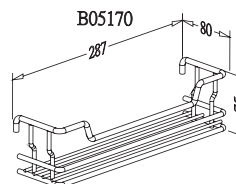

BASKET for UNIQUE LARDER UNIT

Item No.	Body Size (W x D x H) mm	Material & Finish	Position
B05110	365 x 205 x 85	Steel w/ Chrome	Inner Basket
B05170	285 x 80 x 75	Steel w/ Chrome	Door Basket
B25110	365 x 205 x 85	Stainless Steel	Inner Basket
B25170	285 x 80 x 75	Stainless Steel	Door Basket