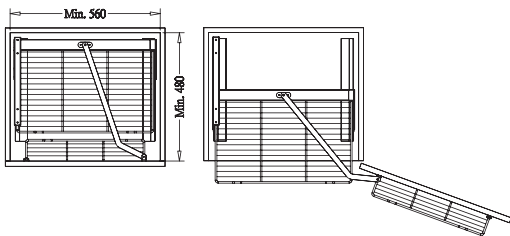

B05660 / B05860