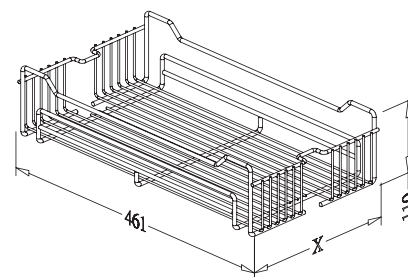

BASKET for TALL UNIT

Item No.	Body Size (W x D x H)mm	Material & Finish	For External Cabinet Width
B08030	245 x 461 x 110	Steel w/ Chrome	300mm
B08040	345 x 461 x 110	Steel w/ Chrome	400mm
B08045	395 x 461 x 110	Steel w/ Chrome	450mm
B08050	445 x 461 x 110	Steel w/ Chrome	500mm
B28030	245 x 461 x 110	Stainless Steel	300mm
B28040	345 x 461 x 110	Stainless Steel	400mm

	X(m/m)
B08030	245
B08040	345
B08045	395
B08050	445