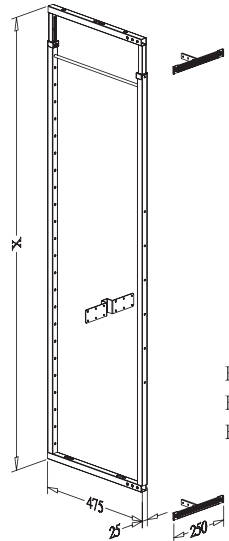

TALL UNIT, 1560-1900mm

- * Loading Capacity: 100kgs
- * With Soft-close function (SC)

Item No.	Content	Basket w/ Slide (W x D x H) mm	Material & Finish (Basket)	For External Cabinet Width
B01230SC	B61012 x 1pc, B08030 x 5pcs, G02500SC x 1set	250 x 500 x 1560-1900	Steel w/ Chrome	300mm
B01240SC	B61012 x 1pc, B08040 x 5pcs, G02500SC x 1set	345 x 500 x 1560-1900	Steel w/ Chrome	400mm
B01245SC	B61012 x 1pc, B08045 x 5pcs, G02500SC x 1set	395 x 500 x 1560-1900	Steel w/ Chrome	450mm
B01250SC	B61012 x 1pc, B08050 x 5pcs, G02500SC x 1set	445 x 500 x 1560-1900	Steel w/ Chrome	500mm
B21230SC	B61012 x 1pc, B28030 x 5pcs, G02500SC x 1set	250 x 500 x 1560-1900	Stainless Steel	300mm
B21240SC	B61012 x 1pc, B28040 x 5pcs, G02500SC x 1set	345 x 500 x 1560-1900	Stainless Steel	400mm

TALL UNIT, 1260-1600mm

- * Loading Capacity: 100kgs
- * With Soft-close function (SC)

Item No.	Content	Basket w/ Slide (W x D x H) mm	Material & Finish (Basket)	For External Cabinet Width
B01330SC	B61013 x 1pc, B08030 x 4pcs, G02500SC x 1set	250 x 500 x 1260-1600	Steel w/ Chrome	300mm
B01340SC	B61013 x 1pc, B08040 x 4pcs, G02500SC x 1set	345 x 500 x 1260-1600	Steel w/ Chrome	400mm
B01345SC	B61013 x 1pc, B08045 x 4pcs, G02500SC x 1set	395 x 500 x 1260-1600	Steel w/ Chrome	450mm
B01350SC	B61013 x 1pc, B08050 x 4pcs, G02500SC x 1set	445 x 500 x 1260-1600	Steel w/ Chrome	500mm
B21330SC	B61013 x 1pc, B28030 x 4pcs, G02500SC x 1set	250 x 500 x 1260-1600	Stainless Steel	300mm
B21340SC	B61013 x 1pc, B28040 x 4pcs, G02500SC x 1set	345 x 500 x 1260-1600	Stainless Steel	400mm

	X(m/m)
B61011	1630~2080
B61012	1420~1870
B61013	1120~1570

ADJUSTABLE FRAME for TALL UNIT

Item No.	Body Size (W x D x H)mm	Material & Finish	For External Cabinet Height
B61011	250 x 475 x 1630-2080	Steel w/ Silver Epoxy	1860-2200mm
B61012	250 x 475 x 1420-1870	Steel w/ Silver Epoxy	1560-1900mm
B61013	250 x 475 x 1120-1570	Steel w/ Silver Epoxy	1260-1600mm