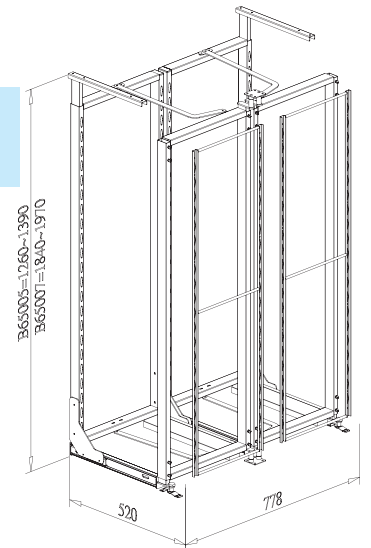

"UNIQUE LARDER UNIT, interior cabinet height 1260 - 1390mm

* Loading Capacity: 100kgs

Item No.	Content	Body Size (W x D x H) mm	Material & Finish (Basket)	For External Cabinet Width
B05500	Frame B65005 x 1set Inner Basker B05110 x 20pcs Door Basker B05170 x 10pcs	778 x 520 x 1260-1390	Steel w/ Chrome	min. 900mm
B25500	Frame B65005 x 1set Inner Basker B25110 x 20pcs Door Basker B25170 x 10pcs	778 x 520 x 1260-1390	Stainless Steel	min. 900mm

"UNIQUE LARDER UNIT, interior cabinet height 1840 - 1970mm

* Loading Capacity: 100kgs

Item No.	Content	Body Size (W x D x H) mm	Material & Finish (Basket)	For External Cabinet Width
B05700	Frame B65007 x 1set Inner Basker B05110 x 28pcs Door Basker B05170 x 14pcs	778 x 520 x 1840-1970	Steel w/ Chrome	min. 900mm
B25700	Frame B65007 x 1set Inner Basker B25110 x 28pcs Door Basker B25170 x 14pcs	778 x 520 x 1840-1970	Stainless Steel	min. 900mm

ADJUSTABLE FRAME for UNIQUE LARDER UNIT

Item No.	Body Size (W x D x H) mm	Material & Finish	For Internal Cabinet Height
B65005	778 x 520 x 1260-1390	Steel w/ Silver Epoxy	1260 - 1390mm
B65007	778 x 520 x 1840-1970	Steel w/ Silver Epoxy	1840 - 1970mm

BASKET for UNIQUE LARDER UNIT

Item No.	Body Size (W x D x H) mm	Material & Finish	Position
B05110	365 x 205 x 85	Steel w/ Chrome	Inner Basket
B05170	285 x 80 x 75	Steel w/ Chrome	Door Basket
B25110	365 x 205 x 85	Stainless Steel	Inner Basket
B25170	285 x 80 x 75	Stainless Steel	Door Basket