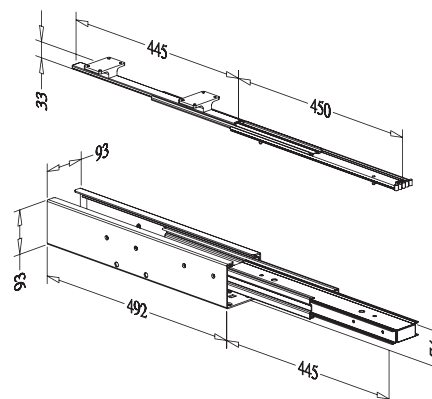

RUNNER SET for TALL UNIT

Item No.	Body Size (W x D x H)mm	Material & Finish	Loading Capacity
G02500SC	93 x 492 x 93	Steel w/ Silver Epoxy	100kgs