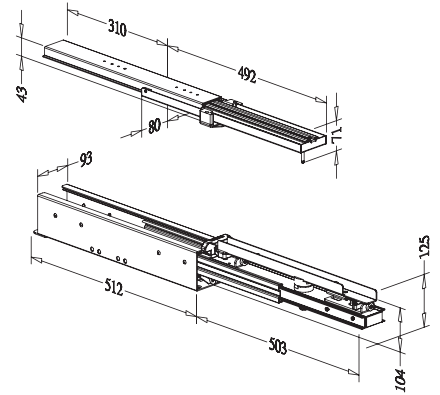

RUNNER SET for EASY TALL UNIT

* With Soft-close function

Item No.	Body Size (D x H) mm	Material & Finish	Loading Capacity
G02508SC	93 x 512 x 125	Steel w/ Silver Epoxy	80kgs