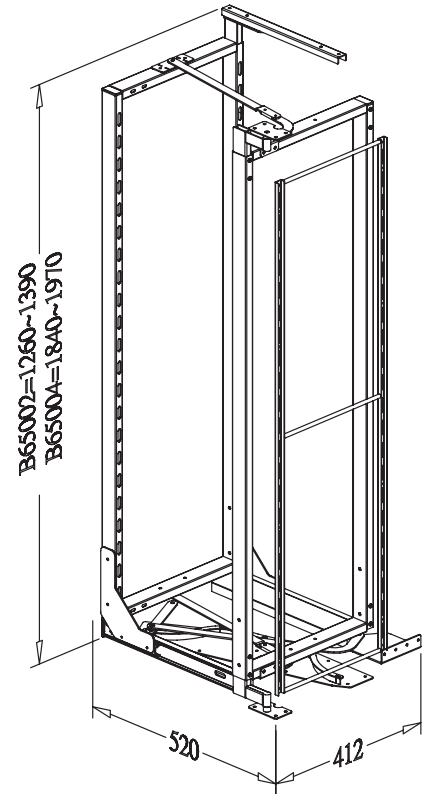

**"FOUNDER" LARDER UNIT,
interior cabinet height 1260 - 1390mm**

- * Loading Capacity: 60kgs
- * Universal Left and Right
- * Patent No. M318956

Item No.	Content	Body Size (W x D x H) mm	Material & Finish (Basket)	For External Cabinet Width
B05645	B65002 x 1set, B05170 x 5pcs, B05180 x 5pcs, B05190 x 5pcs	412 x 520 x 1260-1390	Steel w/ Chrome	450mm
B25645	B65002 x 1set, B25170 x 5pcs, B25180 x 5pcs, B25190 x 5pcs	412 x 520 x 1260-1390	Stainless Steel	450mm

**"FOUNDER" LARDER UNIT,
interior cabinet height 1840 - 1970mm**

- * Loading Capacity: 60kgs
- * Universal Left and Right
- * Patent No. M318956

Item No.	Content	Body Size (W x D x H) mm	Material & Finish (Basket)	For External Cabinet Width
B05845	B65004 x 1set, B05170 x 7pcs, B05180 x 7pcs, B05190 x 7pcs	412 x 520 x 1840-1970	Steel w/ Chrome	450mm
B25845	B65004 x 1set, B25170 x 7pcs, B25180 x 7pcs, B25190 x 7pcs	412 x 520 x 1840-1970	Stainless Steel	450mm

FRAME for Founder Larder Unit

Item No.	Body Size (W x D x H) mm	Material & Finish	For Internal Cabinet Height
B65002	412 x 520 x 1260-1390	Steel w/ Silver Epoxy	1260-1390mm
B65004	412 x 520 x 1840-1970	Steel w/ Silver Epoxy	1840-1970mm

BASKET for Founder Larder Unit

Item No.	Body Size (W x D x H) mm	Material & Finish	Position
B05170	285 x 80 x 75	Steel w/ Chrome	Door Basket
B05180	328 x 130 x 85	Steel w/ Chrome	Middle Basket
B05190	328 x 280 x 85	Steel w/ Chrome	Inner Basket
B25170	285 x 80 x 75	Stainless Steel	Door Basket
B25180	328 x 130 x 85	Stainless Steel	Middle Basket
B25190	328 x 280 x 85	Stainless Steel	Inner Basket