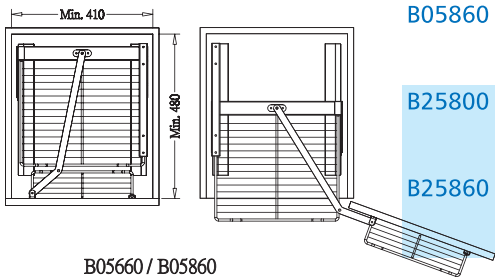

DELUXE PANTRY UNIT, interior cabinet height 1840-1970mm

* Loading Capacity: 60kgs

Item No.	Content	Body Size (W x D x H) mm	Material & Finish (Basket)	For External Cabinet Width
B05800	Frame B65008 x 1set, Door Basket B05170 x 7pcs Inner Basket B05130 x 7pcs	384 x 455 x 1840-1970	Steel w/ Chrome	450mm
B05860	Frame B65012 x 1set, Door Basket B05150 x 7pcs Inner Basket B05160 x 7pcs	534 x 455 x 1840-1970	Steel w/ Chrome	600mm
B25800	Frame B65008 x 1set, Door Basket B25170 x 7pcs Inner Basket B25130 x 7pcs	384 x 455 x 1840-1970	Stainless Steel	450mm
B25860	Frame B65012 x 1set, Door Basket B25150 x 7pcs Inner Basket B25160 x 7pcs	534 x 455 x 1840-1970	Stainless Steel	600mm

B05600 / B05800