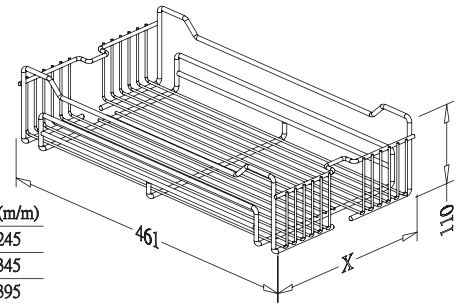

BASKET for EASY TALL UNIT

Item No.	Body Size (D x H) mm	Material & Finish	For External Cabinet Width
B08030	245 x 461 x 110	Steel w/ Chrome	300mm
B08040	345 x 461 x 110	Steel w/ Chrome	400mm
B08045	395 x 461 x 110	Steel w/ Chrome	450mm
B28030	245 x 461 x 110	Stainless Steel	300mm
B28040	345 x 461 x 110	Stainless Steel	400mm

	X(m/m)
B08030	245
B08040	345
B08045	395