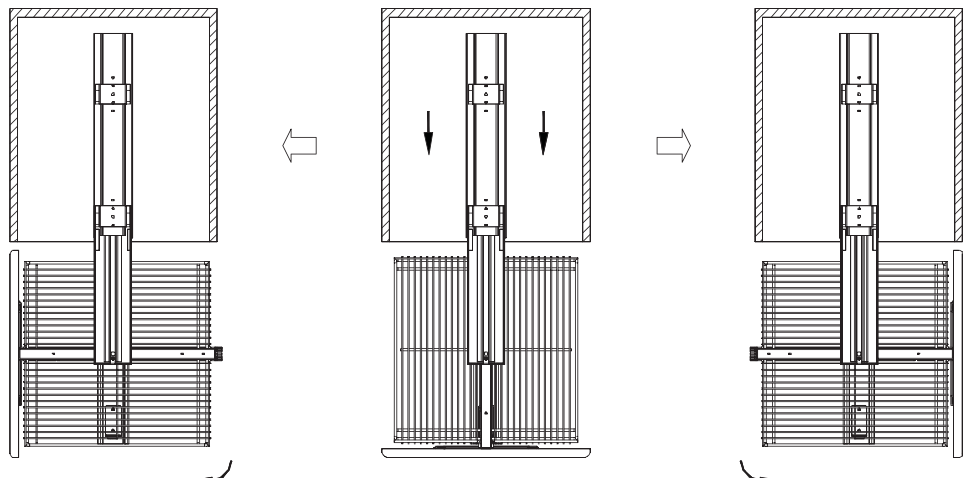

EASY TALL UNIT, 1560-1900mm

- * Loading Capacity: 80kgs
- * With Soft-close function (SC)
- * Patent No. M375440

Item No.	Content	Basket w/ Slide (W x D x H) mm	Material & Finish (Basket)	For External Cabinet Width
B08230SC	B61012 x 1pc, B08030 x 5pcs, G02508SC x 1set	250 x 520 x 1560-1900	Steel w/ Chrome	300mm
B08240SC	B61012 x 1pc, B08040 x 5pcs, G02508SC x 1set	345 x 520 x 1560-1900	Steel w/ Chrome	400mm
B08245SC	B61012 x 1pc, B08045 x 5pcs, G02508SC x 1set	395 x 520 x 1560-1900	Steel w/ Chrome	450mm
B28230SC	B61012 x 1pc, B28030 x 5pcs, G02508SC x 1set	250 x 520 x 1560-1900	Stainless Steel	300mm
B28240SC	B61012 x 1pc, B28040 x 5pcs, G02508SC x 1set	345 x 520 x 1560-1900	Stainless Steel	400mm

EASY TALL UNIT, 1260-1600mm

- * Loading Capacity: 80kgs
- * With Soft-close function (SC)
- * Patent No. M375440

Item No.	Content	Basket w/ Slide (W x D x H) mm	Material & Finish (Basket)	For External Cabinet Width
B08330SC	B61013 x 1pc, B08030 x 4pcs, G02508SC x 1set	250 x 520 x 1260-1600	Steel w/ Chrome	300mm
B08340SC	B61013 x 1pc, B08040 x 4pcs, G02508SC x 1set	345 x 520 x 1260-1600	Steel w/ Chrome	400mm
B08345SC	B61013 x 1pc, B08045 x 4pcs, G02508SC x 1set	395 x 520 x 1260-1600	Steel w/ Chrome	450mm
B28330SC	B61013 x 1pc, B28030 x 4pcs, G02508SC x 1set	250 x 520 x 1260-1600	Stainless Steel	300mm
B28340SC	B61013 x 1pc, B28040 x 4pcs, G02508SC x 1set	345 x 520 x 1260-1600	Stainless Steel	400mm

BASKET for EASY TALL UNIT

Item No.	Body Size (D x H) mm	Material & Finish	For External Cabinet Width
B08030	245 x 461 x 110	Steel w/ Chrome	300mm
B08040	345 x 461 x 110	Steel w/ Chrome	400mm
B08045	395 x 461 x 110	Steel w/ Chrome	450mm
B28030	245 x 461 x 110	Stainless Steel	300mm
B28040	345 x 461 x 110	Stainless Steel	400mm