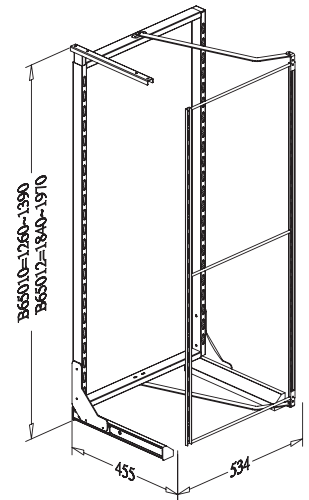

DELUXE PANTRY UNIT, interior cabinet height 1840-1970mm

* Loading Capacity: 60kgs

Item No.	Content	Body Size (W x D x H) mm	Material & Finish (Basket)	For External Cabinet Width
B05800	Frame B65008 x 1set, Door Basket B05170 x 7pcs Inner Basket B05130 x 7pcs	384 x 455 x 1840-1970	Steel w/ Chrome	450mm
B05860	Frame B65012 x 1set, Door Basket B05150 x 7pcs Inner Basket B05160 x 7pcs	534 x 455 x 1840-1970	Steel w/ Chrome	600mm
B25800	Frame B65008 x 1set, Door Basket B25170 x 7pcs Inner Basket B25130 x 7pcs	384 x 455 x 1840-1970	Stainless Steel	450mm
B25860	Frame B65012 x 1set, Door Basket B25150 x 7pcs Inner Basket B25160 x 7pcs	534 x 455 x 1840-1970	Stainless Steel	600mm

B05600 / B05800

B05660 / B05860

ADJUSTABLE FRAME for DELUXE PANTRY UNIT

Item No.	Body Size (W x D x H) mm	Material & Finish	For Internal Cabinet Height
B65006	384 x 455 x 1260-1390	Steel w/ Silver Epoxy	1260-1390
B65008	384 x 455 x 1840-1970	Steel w/ Silver Epoxy	1840-1970
B65010	534 x 455 x 1260-1390	Steel w/ Silver Epoxy	1260-1390
B65012	534 x 455 x 1840-1970	Steel w/ Silver Epoxy	1840-1970

BASKET for DELUXE PANTRY UNIT

Item No.	Body Size (W x D x H) mm	Material & Finish	Position
B05130	365 x 350 x 85	Steel w/ Chrome	Inner Basket
B05170	285 x 80 x 75	Steel w/ Chrome	Door Basket
B05160	515 x 350 x 85	Steel w/ Chrome	Inner Basket
B05150	448 x 80 x 75	Steel w/ Chrome	Door Basket
B25130	365 x 350 x 85	Stainless Steel	Inner Basket
B25170	285 x 80 x 75	Stainless Steel	Door Basket
B25160	515 x 350 x 85	Stainless Steel	Inner Basket
B25150	448 x 80 x 75	Stainless Steel	Door Basket