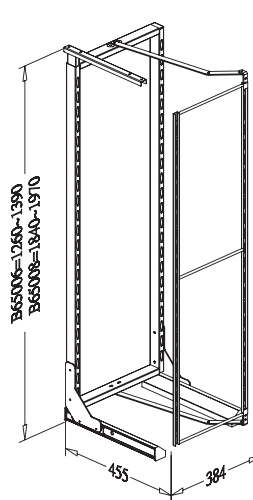

DELUXE PANTRY UNIT, interior cabinet height 1840-1970mm

* Loading Capacity: 60kgs

Item No.	Content	Body Size (W x D x H) mm	Material & Finish (Basket)	For External Cabinet Width
B05800	Frame B65008 x 1set, Door Basket B05170 x 7pcs Inner Basket B05130 x 7pcs	384 x 455 x 1840-1970	Steel w/ Chrome	450mm
B05860	Frame B65012 x 1set, Door Basket B05150 x 7pcs Inner Basket B05160 x 7pcs	534 x 455 x 1840-1970	Steel w/ Chrome	600mm
B25800	Frame B65008 x 1set, Door Basket B25170 x 7pcs Inner Basket B25130 x 7pcs	384 x 455 x 1840-1970	Stainless Steel	450mm
B25860	Frame B65012 x 1set, Door Basket B25150 x 7pcs Inner Basket B25160 x 7pcs	534 x 455 x 1840-1970	Stainless Steel	600mm

B05600 / B05800

B05660 / B05860

ADJUSTABLE FRAME for DELUXE PANTRY UNIT

Item No.	Body Size (W x D x H) mm	Material & Finish	For Internal Cabinet Height
B65006	384 x 455 x 1260-1390	Steel w/ Silver Epoxy	1260-1390
B65008	384 x 455 x 1840-1970	Steel w/ Silver Epoxy	1840-1970
B65010	534 x 455 x 1260-1390	Steel w/ Silver Epoxy	1260-1390
B65012	534 x 455 x 1840-1970	Steel w/ Silver Epoxy	1840-1970

BASKET for DELUXE PANTRY UNIT

Item No.	Body Size (W x D x H) mm	Material & Finish	Position
B05130	365 x 350 x 85	Steel w/ Chrome	Inner Basket
B05170	285 x 80 x 75	Steel w/ Chrome	Door Basket
B05160	515 x 350 x 85	Steel w/ Chrome	Inner Basket
B05150	448 x 80 x 75	Steel w/ Chrome	Door Basket
B25130	365 x 350 x 85	Stainless Steel	Inner Basket
B25170	285 x 80 x 75	Stainless Steel	Door Basket
B25160	515 x 350 x 85	Stainless Steel	Inner Basket
B25150	448 x 80 x 75	Stainless Steel	Door Basket