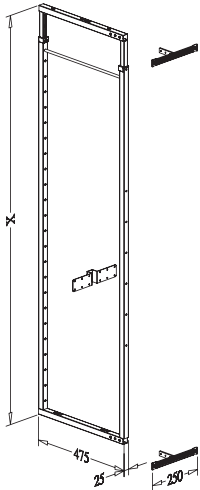

- * Apply to the extension area of FRAME
- * Optional (set)

Item No.	Body Size (W x D x H)mm	Content
B61090	42 x 32 x 89	Metal Base x 2pcs, B61011-70 x 2pcs

BASKET HOLDER

- * Optional (2pcs/pair)

Item No.	Body Size (W x D x H)mm	Material & Finish
B61011-70	42 x 32 x 89	Plastic, gray color

METAL PEG

- * Available for all our basket

Item No.	Body Size (Dia x L)mm	Material & Finish
A04001	Ø22 x 129	Steel with Chrome plated

EASY TALL UNIT, 1860-2200mm

- * Loading Capacity: 80kgs
- * With Soft-close function (SC)
- * Patent No. M375440

Item No.	Content	Basket w/ Slide (W x D x H) mm	Material & Finish (Basket)	For External Cabinet Width
B08130SC	B61011 x 1pc, B08030 x 5pcs, G02508SC x 1set	250 x 520 x 1860-2200	Steel w/ Chrome	300mm
B08140SC	B61011 x 1pc, B08040 x 5pcs, G02508SC x 1set	345 x 520 x 1860-2200	Steel w/ Chrome	400mm
B08145SC	B61011 x 1pc, B08045 x 5pcs, G02508SC x 1set	395 x 520 x 1860-2200	Steel w/ Chrome	450mm
B28130SC	B61011 x 1pc, B28030 x 5pcs, G02508SC x 1set	250 x 520 x 1860-2200	Stainless Steel	300mm
B28140SC	B61011 x 1pc, B28040 x 5pcs, G02508SC x 1set	345 x 520 x 1860-2200	Stainless Steel	400mm

EASY TALL UNIT, 1560-1900mm

- * Loading Capacity: 80kgs
- * With Soft-close function (SC)
- * Patent No. M375440

Item No.	Content	Basket w/ Slide (W x D x H) mm	Material & Finish (Basket)	For External Cabinet Width
B08230SC	B61012 x 1pc, B08030 x 5pcs, G02508SC x 1set	250 x 520 x 1560-1900	Steel w/ Chrome	300mm
B08240SC	B61012 x 1pc, B08040 x 5pcs, G02508SC x 1set	345 x 520 x 1560-1900	Steel w/ Chrome	400mm
B08245SC	B61012 x 1pc, B08045 x 5pcs, G02508SC x 1set	395 x 520 x 1560-1900	Steel w/ Chrome	450mm
B28230SC	B61012 x 1pc, B28030 x 5pcs, G02508SC x 1set	250 x 520 x 1560-1900	Stainless Steel	300mm
B28240SC	B61012 x 1pc, B28040 x 5pcs, G02508SC x 1set	345 x 520 x 1560-1900	Stainless Steel	400mm