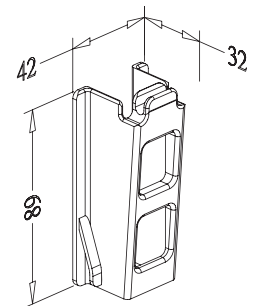

BASKET for EASY TALL UNIT

Item No.	Body Size (D x H) mm	Material & Finish	For External Cabinet Width
B08030	245 x 461 x 110	Steel w/ Chrome	300mm
B08040	345 x 461 x 110	Steel w/ Chrome	400mm
B08045	395 x 461 x 110	Steel w/ Chrome	450mm
B28030	245 x 461 x 110	Stainless Steel	300mm
B28040	345 x 461 x 110	Stainless Steel	400mm

	X(m/m)
B08030	245
B08040	345
B08045	395

RUNNER SET for EASY TALL UNIT

* With Soft-close function

Item No.	Body Size (D x H) mm	Material & Finish	Loading Capacity
G02508SC	93 x 512 x 125	Steel w/ Silver Epoxy	80kgs

EXTRA BASKET HOLDER SET

* Apply to the extension area of FRAME
* Optional (pair)

Item No.	Body Size (D x H) mm	Content
B61090	42 x 32 x 89	Metal Base x 2pcs, B61011-70 x 2pcs

BASKET HOLDER

* Optional (2pcs/pair)

Item No.	Body Size (D x H) mm	Material & Finish
B61011-70	42 x 32 x 89	Plastic, gray color

METAL PEG

* Available for all our basket
* Optional

Item No.	Body Size (Dia x L) mm	Material & Finish
A04001	Ø22 x 129	Steel with Chrome plated