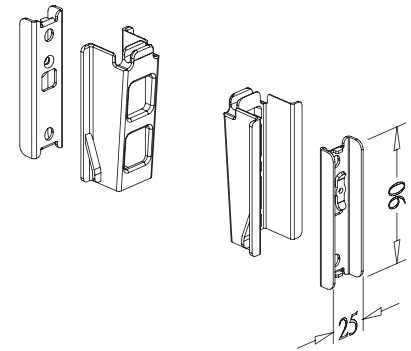

BASKET for EASY TALL UNIT

Item No.	Body Size (D x H) mm	Material & Finish	For External Cabinet Width
B08030	245 x 461 x 110	Steel w/ Chrome	300mm
B08040	345 x 461 x 110	Steel w/ Chrome	400mm
B08045	395 x 461 x 110	Steel w/ Chrome	450mm
B28030	245 x 461 x 110	Stainless Steel	300mm
B28040	345 x 461 x 110	Stainless Steel	400mm

	X(m/m)
B08030	245
B08040	345
B08045	395

RUNNER SET for EASY TALL UNIT

* With Soft-close function

Item No.	Body Size (D x H) mm	Material & Finish	Loading Capacity
G02508SC	93 x 512 x 125	Steel w/ Silver Epoxy	80kgs

EXTRA BASKET HOLDER SET

* Apply to the extension area of FRAME
* Optional (pair)

Item No.	Body Size (D x H) mm	Content
B61090	42 x 32 x 89	Metal Base x 2pcs, B61011-70 x 2pcs

BASKET HOLDER

* Optional (2pcs/pair)