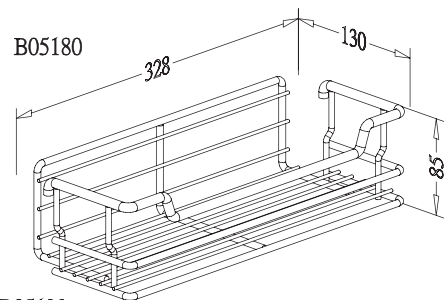

BASKET for Founder Larder Unit

Item No.	Body Size (W x D x H) mm	Material & Finish	Position
B05170	285 x 80 x 75	Steel w/ Chrome	Door Basket
B05180	328 x 130 x 85	Steel w/ Chrome	Middle Basket
B05190	328 x 280 x 85	Steel w/ Chrome	Inner Basket
B25170	285 x 80 x 75	Stainless Steel	Door Basket
B25180	328 x 130 x 85	Stainless Steel	Middle Basket
B25190	328 x 280 x 85	Stainless Steel	Inner Basket