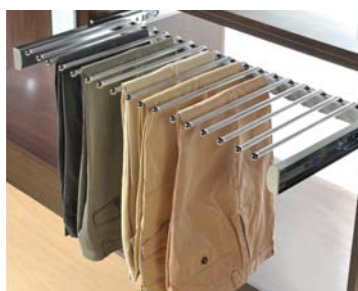

**WARDROBE
CLOSET
SERIES**

52
72