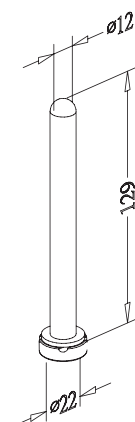

BASKET for EASY TALL UNIT

Item No.	Body Size (D x H) mm	Material & Finish	For External Cabinet Width
B08030	245 x 461 x 110	Steel w/ Chrome	300mm
B08040	345 x 461 x 110	Steel w/ Chrome	400mm
B08045	395 x 461 x 110	Steel w/ Chrome	450mm
B28030	245 x 461 x 110	Stainless Steel	300mm
B28040	345 x 461 x 110	Stainless Steel	400mm

	X(m/m)
B08030	245
B08040	345
B08045	395

RUNNER SET for EASY TALL UNIT

* With Soft-close function

Item No.	Body Size (D x H) mm	Material & Finish	Loading Capacity
G02508SC	93 x 512 x 125	Steel w/ Silver Epoxy	80kgs

EXTRA BASKET HOLDER SET

* Apply to the extension area of FRAME
* Optional (pair)

Item No.	Body Size (D x H) mm	Content
B61090	42 x 32 x 89	Metal Base x 2pcs, B61011-70 x 2pcs

BASKET HOLDER

* Optional (2pcs/pair)

Item No.	Body Size (D x H) mm	Material & Finish
B61011-70	42 x 32 x 89	Plastic, gray color

METAL PEG

* Available for all our basket
* Optional

Item No.	Body Size (Dia x L) mm	Material & Finish
A04001	Ø22 x 129	Steel with Chrome plated