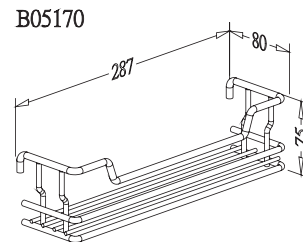

BASKET for Founder Larder Unit

Item No.	Body Size (W x D x H) mm	Material & Finish	Position
B05170	285 x 80 x 75	Steel w/ Chrome	Door Basket
B05180	328 x 130 x 85	Steel w/ Chrome	Middle Basket
B05190	328 x 280 x 85	Steel w/ Chrome	Inner Basket
B25170	285 x 80 x 75	Stainless Steel	Door Basket
B25180	328 x 130 x 85	Stainless Steel	Middle Basket
B25190	328 x 280 x 85	Stainless Steel	Inner Basket