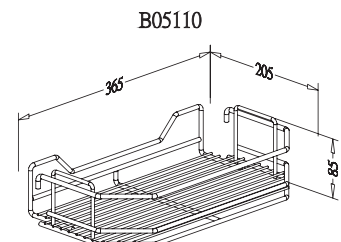

BASKET for UNIQUE LARDER UNIT

Item No.	Body Size (W x D x H) mm	Material & Finish	Position
B05110	365 x 205 x 85	Steel w/ Chrome	Inner Basket
B05170	285 x 80 x 75	Steel w/ Chrome	Door Basket
B25110	365 x 205 x 85	Stainless Steel	Inner Basket
B25170	285 x 80 x 75	Stainless Steel	Door Basket