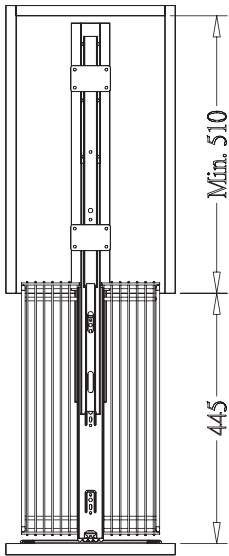

TALL UNIT, 1560-1900mm

- * Loading Capacity: 100kgs
- * With Soft-close function (SC)

Item No.	Content	Basket w/ Slide (W x D x H) mm	Material & Finish (Basket)	For External Cabinet Width
B01230SC	B61012 x 1pc, B08030 x 5pcs, G02500SC x 1set	250 x 500 x 1560-1900	Steel w/ Chrome	300mm
B01240SC	B61012 x 1pc, B08040 x 5pcs, G02500SC x 1set	345 x 500 x 1560-1900	Steel w/ Chrome	400mm
B01245SC	B61012 x 1pc, B08045 x 5pcs, G02500SC x 1set	395 x 500 x 1560-1900	Steel w/ Chrome	450mm
B01250SC	B61012 x 1pc, B08050 x 5pcs, G02500SC x 1set	445 x 500 x 1560-1900	Steel w/ Chrome	500mm
B21230SC	B61012 x 1pc, B28030 x 5pcs, G02500SC x 1set	250 x 500 x 1560-1900	Stainless Steel	300mm
B21240SC	B61012 x 1pc, B28040 x 5pcs, G02500SC x 1set	345 x 500 x 1560-1900	Stainless Steel	400mm

TALL UNIT, 1260-1600mm

- * Loading Capacity: 100kgs
- * With Soft-close function (SC)

Item No.	Content	Basket w/ Slide (W x D x H) mm	Material & Finish (Basket)	For External Cabinet Width
B01330SC	B61013 x 1pc, B08030 x 4pcs, G02500SC x 1set	250 x 500 x 1260-1600	Steel w/ Chrome	300mm
B01340SC	B61013 x 1pc, B08040 x 4pcs, G02500SC x 1set	345 x 500 x 1260-1600	Steel w/ Chrome	400mm
B01345SC	B61013 x 1pc, B08045 x 4pcs, G02500SC x 1set	395 x 500 x 1260-1600	Steel w/ Chrome	450mm
B01350SC	B61013 x 1pc, B08050 x 4pcs, G02500SC x 1set	445 x 500 x 1260-1600	Steel w/ Chrome	500mm
B21330SC	B61013 x 1pc, B28030 x 4pcs, G02500SC x 1set	250 x 500 x 1260-1600	Stainless Steel	300mm
B21340SC	B61013 x 1pc, B28040 x 4pcs, G02500SC x 1set	345 x 500 x 1260-1600	Stainless Steel	400mm

	X(m/m)
B61011	1630~2080
B61012	1420~1870
B61013	1120~1570

ADJUSTABLE FRAME for TALL UNIT

Item No.	Body Size (W x D x H)mm	Material & Finish	For External Cabinet Height
B61011	250 x 475 x 1630-2080	Steel w/ Silver Epoxy	1860-2200mm
B61012	250 x 475 x 1420-1870	Steel w/ Silver Epoxy	1560-1900mm
B61013	250 x 475 x 1120-1570	Steel w/ Silver Epoxy	1260-1600mm