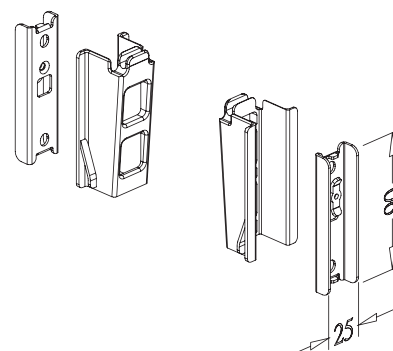

BASKET for TALL UNIT

Item No.	Body Size (W x D x H)mm	Material & Finish	For External Cabinet Width
B08030	245 x 461 x 110	Steel w/ Chrome	300mm
B08040	345 x 461 x 110	Steel w/ Chrome	400mm
B08045	395 x 461 x 110	Steel w/ Chrome	450mm
B08050	445 x 461 x 110	Steel w/ Chrome	500mm
B28030	245 x 461 x 110	Stainless Steel	300mm
B28040	345 x 461 x 110	Stainless Steel	400mm

- * Apply to the extension area of FRAME
- * Optional (set)

Item No.	Body Size (W x D x H)mm	Content
B61090	42 x 32 x 89	Metal Base x 2pcs, B61011-70 x 2pcs

BASKET HOLDER

- * Optional (2pcs/pair)

Item No.	Body Size (W x D x H)mm	Material & Finish
B61011-70	42 x 32 x 89	Plastic, gray color

METAL PEG

- * Available for all our basket

Item No.	Body Size (Dia x L)mm	Material & Finish
A04001	Ø22 x 129	Steel with Chrome plated

EASY TALL UNIT, 1860-2200mm

- * Loading Capacity: 80kgs
- * With Soft-close function (SC)
- * Patent No. M375440