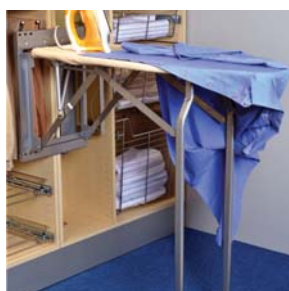

**WARDROBE
CLOSET
SERIES**

52
72