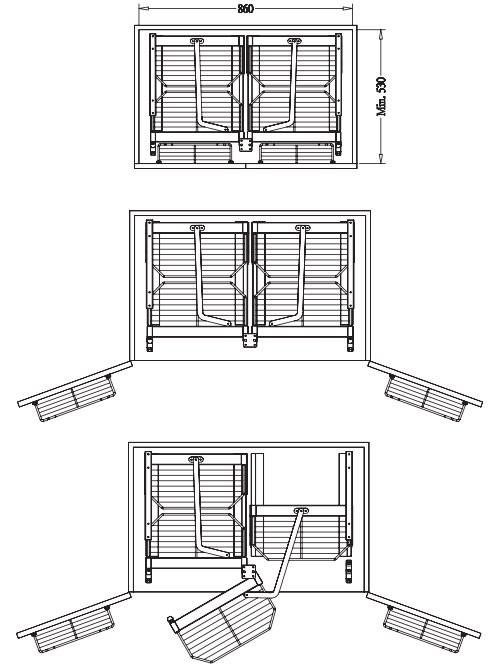

**"FOUNDER" LARDER UNIT,
interior cabinet height 1840 - 1970mm**

- * Loading Capacity: 60kgs
- * Universal Left and Right
- * Patent No. M318956

Item No.	Content	Body Size (W x D x H) mm	Material & Finish (Basket)	For External Cabinet Width
B05845	B65004 x 1set, B05170 x 7pcs, B05180 x 7pcs, B05190 x 7pcs	412 x 520 x 1840-1970	Steel w/ Chrome	450mm
B25845	B65004 x 1set, B25170 x 7pcs, B25180 x 7pcs, B25190 x 7pcs	412 x 520 x 1840-1970	Stainless Steel	450mm

FRAME for Founder Larder Unit

Item No.	Body Size (W x D x H) mm	Material & Finish	For Internal Cabinet Height
B65002	412 x 520 x 1260-1390	Steel w/ Silver Epoxy	1260-1390mm
B65004	412 x 520 x 1840-1970	Steel w/ Silver Epoxy	1840-1970mm

BASKET for Founder Larder Unit

Item No.	Body Size (W x D x H) mm	Material & Finish	Position
B05170	285 x 80 x 75	Steel w/ Chrome	Door Basket
B05180	328 x 130 x 85	Steel w/ Chrome	Middle Basket
B05190	328 x 280 x 85	Steel w/ Chrome	Inner Basket
B25170	285 x 80 x 75	Stainless Steel	Door Basket
B25180	328 x 130 x 85	Stainless Steel	Middle Basket
B25190	328 x 280 x 85	Stainless Steel	Inner Basket