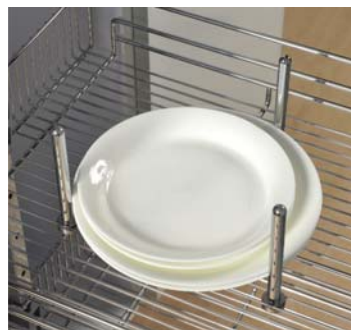

METAL PEG

* Available for all our basket
* Optional

Item No.	Body Size (Dia x L) mm	Material & Finish
A04001	Ø22 x 129	Steel with Chrome plated