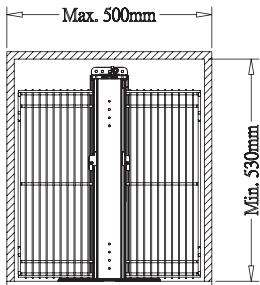

EASY TALL UNIT, 1560-1900mm

- * Loading Capacity: 80kgs
- * With Soft-close function (SC)
- * Patent No. M375440

Item No.	Content	Basket w/ Slide (W x D x H) mm	Material & Finish (Basket)	For External Cabinet Width
B08230SC	B61012 x 1pc, B08030 x 5pcs, G02508SC x 1set	250 x 520 x 1560-1900	Steel w/ Chrome	300mm
B08240SC	B61012 x 1pc, B08040 x 5pcs, G02508SC x 1set	345 x 520 x 1560-1900	Steel w/ Chrome	400mm
B08245SC	B61012 x 1pc, B08045 x 5pcs, G02508SC x 1set	395 x 520 x 1560-1900	Steel w/ Chrome	450mm
B28230SC	B61012 x 1pc, B28030 x 5pcs, G02508SC x 1set	250 x 520 x 1560-1900	Stainless Steel	300mm
B28240SC	B61012 x 1pc, B28040 x 5pcs, G02508SC x 1set	345 x 520 x 1560-1900	Stainless Steel	400mm

EASY TALL UNIT, 1260-1600mm

- * Loading Capacity: 80kgs
- * With Soft-close function (SC)
- * Patent No. M375440

Item No.	Content	Basket w/ Slide (W x D x H) mm	Material & Finish (Basket)	For External Cabinet Width
B08330SC	B61013 x 1pc, B08030 x 4pcs, G02508SC x 1set	250 x 520 x 1260-1600	Steel w/ Chrome	300mm
B08340SC	B61013 x 1pc, B08040 x 4pcs, G02508SC x 1set	345 x 520 x 1260-1600	Steel w/ Chrome	400mm
B08345SC	B61013 x 1pc, B08045 x 4pcs, G02508SC x 1set	395 x 520 x 1260-1600	Steel w/ Chrome	450mm
B28330SC	B61013 x 1pc, B28030 x 4pcs, G02508SC x 1set	250 x 520 x 1260-1600	Stainless Steel	300mm
B28340SC	B61013 x 1pc, B28040 x 4pcs, G02508SC x 1set	345 x 520 x 1260-1600	Stainless Steel	400mm

	X(m/m)
B61011	1630~2080
B61012	1420~1870
B61013	1120~1570

ADJUSTABLE FRAME for EASY TALL UNIT

Item No.	Body Size (W x D x H)mm	Material & Finish	For External Cabinet Height
B61011	250 x 475 x 1630-2080	Steel w/ Silver Epoxy	1860-2200mm
B61012	250 x 475 x 1420-1870	Steel w/ Silver Epoxy	1560-1900mm
B61013	250 x 475 x 1120-1570	Steel w/ Silver Epoxy	1260-1600mm