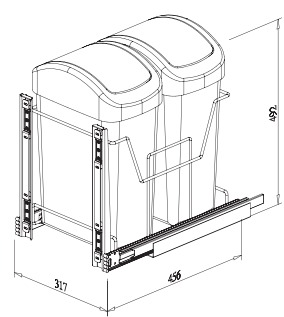

## SPACE GENIE, pull out

\* Loading Capacity: 40kgs

Item No.	Content (Basket, Slide, Door Bracket)	Basket w/ Slide (W x D x H) mm	Material & Finish (Basket)	For External Cabinet Width
B07315D	B07315L x 1pc, G02470 x 1pr, G01375 x 1 pr	112 x 508 x 500	Steel w/ Chrome	min. 150mm
B27315D	B27315L x 1pc, G02470 x 1pr, G01375 x 1 pr	112 x 508 x 500	Stainless Steel	min. 150mm
B07315DSC	B07315L x 1pc, G02470SC x 1pr, G01375 x 1 pr	112 x 508 x 500	Steel w/ Chrome	min. 150mm
B27315DSC	B27315L x 1pc, G02470SC x 1pr, G01375 x 1 pr	112 x 508 x 500	Stainless Steel	min. 150mm