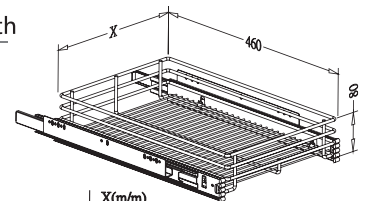

## ECONOMIC DRAWER, pull out

\* Loading Capacity: 40kgs

Item No.	Content (Basket, Slide)	Basket w/ Slide (W x D x H) mm	Material & Finish (Basket)	For External Cabinet Width
A08430	A08430L x 1 pc, G02471 x 1 pr	260-268 x 460 x 90	Steel w/ Chrome	300mm
A08435	A08435L x 1 pc, G02471 x 1 pr	310-318 x 460 x 90	Steel w/ Chrome	350mm
A08440	A08440L x 1 pc, G02471 x 1 pr	360-368 x 460 x 90	Steel w/ Chrome	400mm
A08445	A08445L x 1 pc, G02471 x 1 pr	410-418 x 460 x 90	Steel w/ Chrome	450mm
A08450	A08450L x 1 pc, G02471 x 1 pr	460-468 x 460 x 90	Steel w/ Chrome	500mm
A08460	A08460L x 1 pc, G02471 x 1 pr	560-568 x 460 x 90	Steel w/ Chrome	600mm
A08530	A08530L x 1 pc, G02471 x 1 pr	260-268 x 460 x 180	Steel w/ Chrome	300mm
A08535	A08535L x 1 pc, G02471 x 1 pr	310-318 x 460 x 180	Steel w/ Chrome	350mm
A08540	A08540L x 1 pc, G02471 x 1 pr	360-368 x 460 x 180	Steel w/ Chrome	400mm
A08545	A08545L x 1 pc, G02471 x 1 pr	410-418 x 460 x 180	Steel w/ Chrome	450mm
A08550	A08550L x 1 pc, G02471 x 1 pr	460-468 x 460 x 180	Steel w/ Chrome	500mm
A08560	A08560L x 1 pc, G02471 x 1 pr	560-568 x 460 x 180	Steel w/ Chrome	600mm
A08430SC	A08430L x 1 pc, G02471SC x 1 pr	260-268 x 460 x 90	Steel w/ Chrome	300mm
A08435SC	A08435L x 1 pc, G02471SC x 1 pr	310-318 x 460 x 90	Steel w/ Chrome	350mm
A08440SC	A08440L x 1 pc, G02471SC x 1 pr	360-368 x 460 x 90	Steel w/ Chrome	400mm
A08445SC	A08445L x 1 pc, G02471SC x 1 pr	410-418 x 460 x 90	Steel w/ Chrome	450mm
A08450SC	A08450L x 1 pc, G02471SC x 1 pr	460-468 x 460 x 90	Steel w/ Chrome	500mm
A08460SC	A08460L x 1 pc, G02471SC x 1 pr	560-568 x 460 x 90	Steel w/ Chrome	600mm
A08530SC	A08530L x 1 pc, G02471SC x 1 pr	260-268 x 460 x 180	Steel w/ Chrome	300mm
A08535SC	A08535L x 1 pc, G02471SC x 1 pr	310-318 x 460 x 180	Steel w/ Chrome	350mm
A08540SC	A08540L x 1 pc, G02471SC x 1 pr	360-368 x 460 x 180	Steel w/ Chrome	400mm
A08545SC	A08545L x 1 pc, G02471SC x 1 pr	410-418 x 460 x 180	Steel w/ Chrome	450mm
A08550SC	A08550L x 1 pc, G02471SC x 1 pr	460-468 x 460 x 180	Steel w/ Chrome	500mm
A08560SC	A08560L x 1 pc, G02471SC x 1 pr	560-568 x 460 x 180	Steel w/ Chrome	600mm