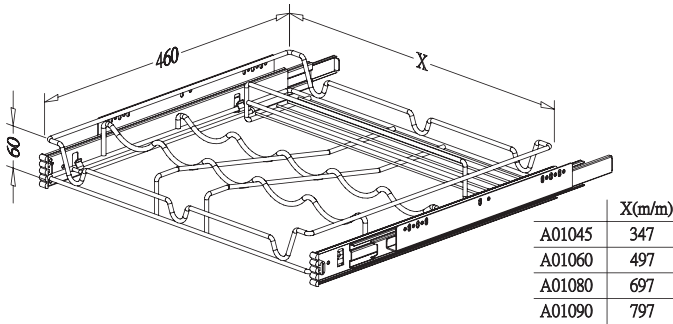

### PORTABLE PLATE & BOWL RACK

Item No.	Body Size (W x D x H) mm	Material & Finish	Free standing or for Drawer
A04006	325 x 400 x 70	Steel w/ Chrome	From A04050 to A04100
A24006	325 x 400 x 70	Stainless Steel	From A24050 to A24100