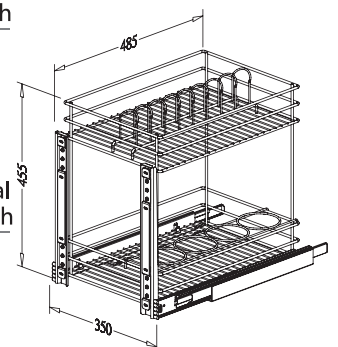

UTILITY BASKET, pull out

* Loading Capacity: 40kgs

Item No.	Content (Basket, Slide)	Basket w/ Slide (W x D x H) mm	Material & Finish (Basket)	For External Cabinet Width
A09021	A09021L x 1pc, G02470 x 1pr	350 x 460 x 456	Steel w/ Chrome	min. 400mm
A29021	A29021L x 1pc, G02470 x 1pr	350 x 460 x 456	Stainless Steel	min. 400mm
A09021SC	A09021L x 1pc, G02470SC x 1pr	350 x 460 x 456	Steel w/ Chrome	min. 400mm
A29021SC	A29021L x 1pc, G02470SC x 1pr	350 x 460 x 456	Stainless Steel	min. 400mm

Item No.	Content (Basket, Slide, Door Bracket)	Basket w/ Slide (W x D x H) mm	Material & Finish (Basket)	For External Cabinet Width
A09021D	A09021L x 1pc, G02470 x 1pr, G01375 x 1pr	350 x 485 x 455	Steel w/ Chrome	min. 400mm
A29021D	A29021L x 1pc, G02470 x 1pr, G01375 x 1pr	350 x 485 x 455	Stainless Steel	min. 400mm
A09021DSC	A09021L x 1pc, G02470SC x 1pr, G01375 x 1pr	350 x 485 x 455	Steel w/ Chrome	min. 400mm
A29021DSC	A29021L x 1pc, G02470SC x 1pr, G01375 x 1pr	350 x 485 x 455	Stainless Steel	min. 400mm