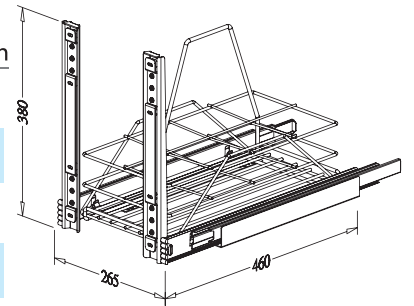

Item No.	Content (Basket, Slide, Door Bracket)	Basket w/ Slide (W x D x H) mm	Material & Finish (Basket)	For External Cabinet Width
A09011D	A09011L x 1pc, G02470 x 1pr, G01375 x 1 pr	265 x 460 x 380	Steel w/ Chrome	min. 400mm
A29011D	A29011L x 1pc, G02470 x 1pr, G01375 x 1 pr	265 x 460 x 380	Stainless Steel	min. 400mm
A09011DSC	A09011L x 1pc, G02470SC x 1pr, G01375 x 1 pr	265 x 460 x 380	Steel w/ Chrome	min. 400mm
A29011DSC	A29011L x 1pc, G02470SC x 1pr, G01375 x 1 pr	265 x 460 x 380	Stainless Steel	min. 400mm

MULTI-FUNCTION RACK, pull out

* Loading Capacity: 40kgs

Item No.	Content (Basket, Slide)	Basket w/ Slide (W x D x H) mm	Material & Finish (Basket)	For External Cabinet Width
A09027	A09027L x 1pc, G02470 x 1pr	250 x 456 x 470	Steel w/ Chrome	min. 300mm
A09028	A09028L x 1pc, G02470 x 1pr	350 x 456 x 470	Steel w/ Chrome	min. 400mm
A09027SC	A09027L x 1pc, G02470SC x 1pr	250 x 456 x 470	Steel w/ Chrome	min. 300mm
A09028SC	A09028L x 1pc, G02470SC x 1pr	350 x 456 x 470	Steel w/ Chrome	min. 400mm

Item No.	Content (Basket, Slide, Door Bracket)	Basket w/ Slide (W x D x H) mm	Material & Finish (Basket)	For External Cabinet Width
A09027D	A09027L x 1pc, G02470 x 1pr, G01375 x 1 pr	250 x 485 x 470	Steel w/ Chrome	min. 300mm
A09028D	A09028L x 1pc, G02470 x 1pr, G01375 x 1 pr	350 x 485 x 470	Steel w/ Chrome	min. 400mm
A09027DSC	A09027L x 1pc, G02470SC x 1pr, G01375 x 1 pr	250 x 485 x 470	Steel w/ Chrome	min. 300mm
A09028DSC	A09028L x 1pc, G02470SC x 1pr, G01375 x 1 pr	350 x 485 x 470	Steel w/ Chrome	min. 400mm