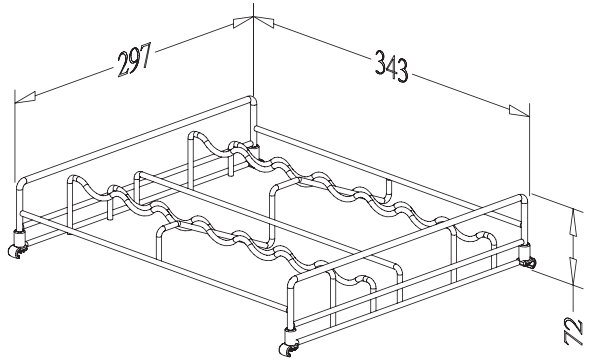

PORTABLE SPICE & CAN RACK

Item No.	Body Size (W x D x H) mm	Material & Finish	Free standing or for Drawer
A04005	343 x 297 x 72	Steel w/ Chrome	From A04050 to A04100
A24005	343 x 297 x 72	Stainless Steel	From A24050 to A24100