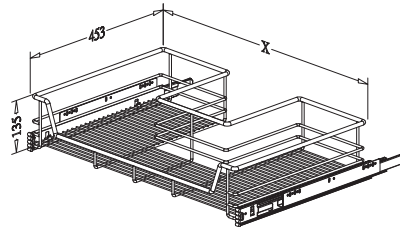

X(m/m)
A09180	697
A09190	797