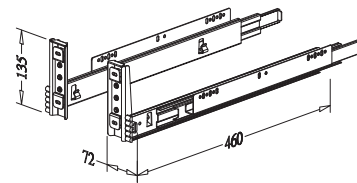

DOOR PANEL BRACKET for SLIDE

* 1 Pair

Item No.	Body Size (W x D x H) mm	Material & Finish (Housing)
G01135	40 x 19 x 135	Steel w/ Silver coating
G01375	40 x 19 x 375	Steel w/ Silver coating
G02400	29 x 32 x 134	Steel w/ Chrome