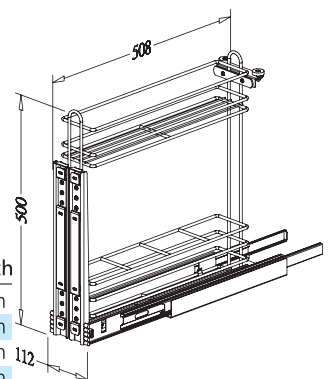

SPACE GENIE, pull out

* Loading Capacity: 40kgs

Item No.	Content (Basket, Slide, Door Bracket)	Basket w/ Slide (W x D x H) mm	Material & Finish (Basket)	For External Cabinet Width
B07315D	B07315L x 1pc, G02470 x 1pr, G01375 x 1 pr	112 x 508 x 500	Steel w/ Chrome	min. 150mm
B27315D	B27315L x 1pc, G02470 x 1pr, G01375 x 1 pr	112 x 508 x 500	Stainless Steel	min. 150mm
B07315DSC	B07315L x 1pc, G02470SC x 1pr, G01375 x 1 pr	112 x 508 x 500	Steel w/ Chrome	min. 150mm
B27315DSC	B27315L x 1pc, G02470SC x 1pr, G01375 x 1 pr	112 x 508 x 500	Stainless Steel	min. 150mm