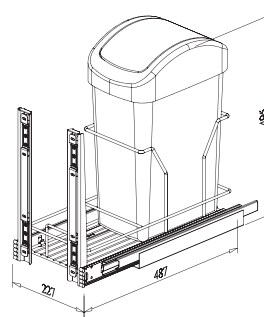

## SPACE GENIE, pull out

\* Loading Capacity: 40kgs

Item No.	Content (Basket, Slide, Door Bracket)	Basket w/ Slide (W x D x H) mm	Material & Finish (Basket)	For External Cabinet Width
B07315D	B07315L x 1pc, G02470 x 1pr, G01375 x 1 pr	112 x 508 x 500	Steel w/ Chrome	min. 150mm
B27315D	B27315L x 1pc, G02470 x 1pr, G01375 x 1 pr	112 x 508 x 500	Stainless Steel	min. 150mm
B07315DSC	B07315L x 1pc, G02470SC x 1pr, G01375 x 1 pr	112 x 508 x 500	Steel w/ Chrome	min. 150mm
B27315DSC	B27315L x 1pc, G02470SC x 1pr, G01375 x 1 pr	112 x 508 x 500	Stainless Steel	min. 150mm