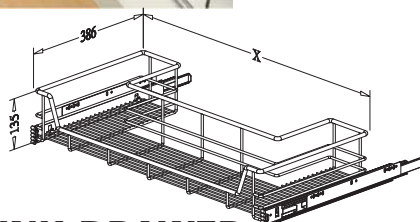

### UNDER SINK DRAWER, pull out

- \* 1 drain pipe use
- \* Loading Capacity: 40kgs

Item No.	Content (Basket, Slide, Door Bracket)	Basket w/ Slide (W x D x H)mm	Material & Finish (Basket)	For External Cabinet Width
A09180	A09180L x 1pc, G02471 x 1pr	760-768 x 453 x 145	Steel w/ Chrome	800mm
A09190	A09190L x 1pc, G02471 x 1pr	860-868 x 453 x 145	Steel w/ Chrome	900mm
A09180SC	A09180L x 1pc, G02471SC x 1pr	760-768 x 453 x 145	Steel w/ Chrome	800mm
A09190SC	A09190L x 1pc, G02471SC x 1pr	860-868 x 453 x 145	Steel w/ Chrome	900mm
A09180D	A09180L x 1pc, G02471 x 1pr, G01135 x 1pr	760-768 x 470 x 145	Steel w/ Chrome	800mm
A09190D	A09190L x 1pc, G02471 x 1pr, G01135 x 1pr	860-868 x 470 x 145	Steel w/ Chrome	900mm
A09180DSC	A09180L x 1pc, G02471SC x 1pr, G01135 x 1pr	760-768 x 470 x 145	Steel w/ Chrome	800mm
A09190DSC	A09190L x 1pc, G02471SC x 1pr, G01135 x 1pr	860-868 x 470 x 145	Steel w/ Chrome	900mm