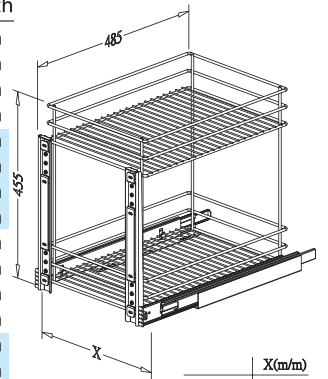

Item No.	Content (Basket, Slide, Door Bracket)	Basket w/ Slide (W x D x H) mm	Material & Finish (Basket)	For External Cabinet Width
A09115D	A09115L x 1pc, G02470 x 1pr, G01375 x 1 pr	110 x 485 x 455	Steel w/ Chrome	min. 150mm
A09120D	A09120L x 1pc, G02470 x 1pr, G01375 x 1 pr	150 x 485 x 455	Steel w/ Chrome	min. 200mm
A09130D	A09130L x 1pc, G02470 x 1pr, G01375 x 1 pr	250 x 485 x 455	Steel w/ Chrome	min. 300mm
A09140D	A09140L x 1pc, G02470 x 1pr, G01375 x 1 pr	350 x 485 x 455	Steel w/ Chrome	min. 400mm
A29115D	A29115L x 1pc, G02470 x 1pr, G01375 x 1 pr	110 x 485 x 455	Stainless Steel	min. 150mm
A29120D	A29120L x 1pc, G02470 x 1pr, G01375 x 1 pr	150 x 485 x 455	Stainless Steel	min. 200mm
A29130D	A29130L x 1pc, G02470 x 1pr, G01375 x 1 pr	250 x 485 x 455	Stainless Steel	min. 300mm
A29140D	A29140L x 1pc, G02470 x 1pr, G01375 x 1 pr	350 x 485 x 455	Stainless Steel	min. 400mm
A09115DSC	A09115L x 1pc, G02470SC x 1pr, G01375 x 1 pr	110 x 485 x 455	Steel w/ Chrome	min. 150mm
A09120DSC	A09120L x 1pc, G02470SC x 1pr, G01375 x 1 pr	150 x 485 x 455	Steel w/ Chrome	min. 200mm
A09130DSC	A09130L x 1pc, G02470SC x 1pr, G01375 x 1 pr	250 x 485 x 455	Steel w/ Chrome	min. 300mm
A09140DSC	A09140L x 1pc, G02470SC x 1pr, G01375 x 1 pr	350 x 485 x 455	Steel w/ Chrome	min. 400mm
A29115DSC	A29115L x 1pc, G02470SC x 1pr, G01375 x 1 pr	110 x 485 x 455	Stainless Steel	min. 150mm
A29120DSC	A29120L x 1pc, G02470SC x 1pr, G01375 x 1 pr	150 x 485 x 455	Stainless Steel	min. 200mm
A29130DSC	A29130L x 1pc, G02470SC x 1pr, G01375 x 1 pr	250 x 485 x 455	Stainless Steel	min. 300mm
A29140DSC	A29140L x 1pc, G02470SC x 1pr, G01375 x 1 pr	350 x 485 x 455	Stainless Steel	min. 400mm

	X(m/m)
A09115D	110
A09120D	150
A09130D	250
A09140D	350