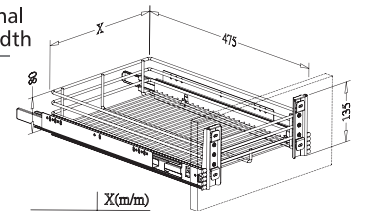

X(m/m)
A08430D	197
A08435D	247
A08440D	297
A08445D	347
A08450D	397
A08460D	497