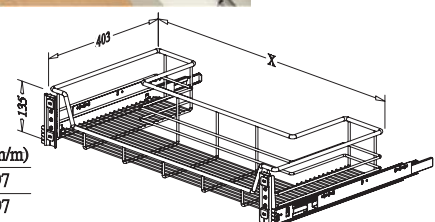

X(m/m)
A09280D	697
A09290D	797

UNDER SINK DRAWER, pull out

- 2 drain pipe use
- Loading Capacity: 40kgs

Item No.	Content (Basket, Slide, Door Bracket)	Basket w/ Slide (W x D x H) mm	Material & Finish (Basket)	For External Cabinet Width
A09280	A09280L x 1pc, G02471 x 1pr	760-768 x 386 x 145	Steel w/ Chrome	800mm
A09290	A09290L x 1pc, G02471 x 1pr	860-868 x 386 x 145	Steel w/ Chrome	900mm
A09280SC	A09280L x 1pc, G02471SC x 1pr	760-768 x 386 x 145	Steel w/ Chrome	800mm
A09290SC	A09290L x 1pc, G02471SC x 1pr	860-868 x 386 x 145	Steel w/ Chrome	900mm
A09280D	A09280L x 1pc, G02471 x 1pr, G01135 x 1pr	760-768 x 403 x 145	Steel w/ Chrome	800mm
A09290D	A09290L x 1pc, G02471 x 1pr, G01135 x 1pr	860-868 x 403 x 145	Steel w/ Chrome	900mm
A09280DSC	A09280L x 1pc, G02471SC x 1pr, G01135 x 1pr	760-768 x 403 x 145	Steel w/ Chrome	800mm
A09290DSC	A09290L x 1pc, G02471SC x 1pr, G01135 x 1pr	860-868 x 403 x 145	Steel w/ Chrome	900mm