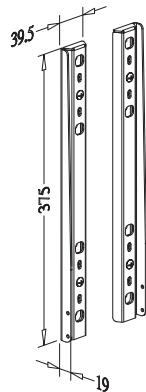

### UNDER SINK DRAWER, pull out

- \* 2 drain pipe use
- \* Loading Capacity: 40kgs

Item No.	Content (Basket, Slide, Door Bracket)	Basket w/ Slide (W x D x H) mm	Material & Finish (Basket)	For External Cabinet Width
A09280	A09280L x 1pc, G02471 x 1pr	760-768 x 386 x 145	Steel w/ Chrome	800mm
A09290	A09290L x 1pc, G02471 x 1pr	860-868 x 386 x 145	Steel w/ Chrome	900mm
A09280SC	A09280L x 1pc, G02471SC x 1pr	760-768 x 386 x 145	Steel w/ Chrome	800mm
A09290SC	A09290L x 1pc, G02471SC x 1pr	860-868 x 386 x 145	Steel w/ Chrome	900mm
A09280D	A09280L x 1pc, G02471 x 1pr, G01135 x 1pr	760-768 x 403 x 145	Steel w/ Chrome	800mm
A09290D	A09290L x 1pc, G02471 x 1pr, G01135 x 1pr	860-868 x 403 x 145	Steel w/ Chrome	900mm
A09280DSC	A09280L x 1pc, G02471SC x 1pr, G01135 x 1pr	760-768 x 403 x 145	Steel w/ Chrome	800mm
A09290DSC	A09290L x 1pc, G02471SC x 1pr, G01135 x 1pr	860-868 x 403 x 145	Steel w/ Chrome	900mm

### BOTTOM MOUNTED BALL BEARING SLIDE

\* Loading Capacity: 40kg

\* **SC** = Soft - Close function

Item No.	Length (mm)	Extension	Material & Finish	Function
G02470	450mm	450mm	Bright galvanized	
G02470B	450mm	450mm	Black galvanized	
G02470SC	450mm	450mm	Bright galvanized	Soft-close
G02470BSC	450mm	450mm	Black galvanized	Soft-close

### DOOR PANEL BRACKET for SLIDE

\* 1 Pair

Item No.	Body Size (W x D x H) mm	Material & Finish (Housing)
G01135	40 x 19 x 135	Steel w/ Silver coating
G01375	40 x 19 x 375	Steel w/ Silver coating
G02400	29 x 32 x 134	Steel w/ Chrome

Item No.	Content (Basket, Slide, Door Bracket)	Basket w/ Slide (W x D x H) mm	Material & Finish (Basket)	For External Cabinet Width
A09061D	A09061L x 1pc, G02470 x 1pr, G01375 x 1pr	210 x 470 x 400	Steel w/ Chrome	min. 300mm
A29061D	A29061L x 1pc, G02470 x 1pr, G01375 x 1pr	210 x 470 x 400	Stainless Steel	min. 300mm
A09061DSC	A09061L x 1pc, G02470SC x 1pr, G01375 x 1pr	210 x 470 x 400	Steel w/ Chrome	min. 300mm
A29061DSC	A29061L x 1pc, G02470SC x 1pr, G01375 x 1pr	210 x 470 x 400	Stainless Steel	min. 300mm