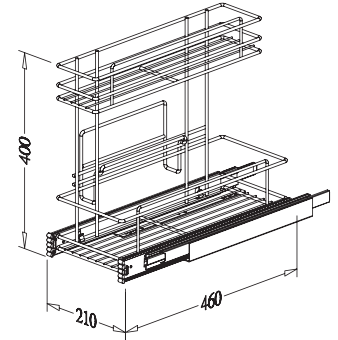

CLEANING MATERIAL BASKET, pull out

* Loading Capacity: 40kgs

Item No.	Content (Basket, Slide)	Basket w/ Slide (W x D x H) mm	Material & Finish (Basket)	For External Cabinet Width
A09061	A09061L x 1pc, G02470 x 1pr	210 x 460 x 400	Steel w/ Chrome	min. 300mm
A29061	A29061L x 1pc, G02470 x 1pr	210 x 460 x 400	Stainless Steel	min. 300mm
A09061SC	A09061L x 1pc, G02470SC x 1pr	210 x 460 x 400	Steel w/ Chrome	min. 300mm
A29061SC	A29061L x 1pc, G02470SC x 1pr	210 x 460 x 400	Stainless Steel	min. 300mm

Item No.	Content (Basket, Slide, Door Bracket)	Basket w/ Slide (W x D x H) mm	Material & Finish (Basket)	For External Cabinet Width
A09061D	A09061L x 1pc, G02470 x 1pr, G01375 x 1pr	210 x 470 x 400	Steel w/ Chrome	min. 300mm
A29061D	A29061L x 1pc, G02470 x 1pr, G01375 x 1pr	210 x 470 x 400	Stainless Steel	min. 300mm
A09061DSC	A09061L x 1pc, G02470SC x 1pr, G01375 x 1pr	210 x 470 x 400	Steel w/ Chrome	min. 300mm
A29061DSC	A29061L x 1pc, G02470SC x 1pr, G01375 x 1pr	210 x 470 x 400	Stainless Steel	min. 300mm

UTILITY BASKET, pull out

* Loading Capacity: 40kgs

Item No.	Content (Basket, Slide)	Basket w/ Slide (W x D x H) mm	Material & Finish (Basket)	For External Cabinet Width
A09021	A09021L x 1pc, G02470 x 1pr	350 x 460 x 456	Steel w/ Chrome	min. 400mm
A29021	A29021L x 1pc, G02470 x 1pr	350 x 460 x 456	Stainless Steel	min. 400mm
A09021SC	A09021L x 1pc, G02470SC x 1pr	350 x 460 x 456	Steel w/ Chrome	min. 400mm
A29021SC	A29021L x 1pc, G02470SC x 1pr	350 x 460 x 456	Stainless Steel	min. 400mm