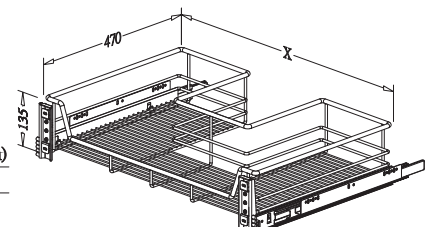

X(m/m)
A09180D	697
A09190D	797

UNDER SINK DRAWER, pull out

- 1 drain pipe use
- Loading Capacity: 40kgs

Item No.	Content (Basket, Slide, Door Bracket)	Basket w/ Slide (W x D x H)mm	Material & Finish (Basket)	For External Cabinet Width
A09180	A09180L x 1pc, G02471 x 1pr	760-768 x 453 x 145	Steel w/ Chrome	800mm
A09190	A09190L x 1pc, G02471 x 1pr	860-868 x 453 x 145	Steel w/ Chrome	900mm
A09180SC	A09180L x 1pc, G02471SC x 1pr	760-768 x 453 x 145	Steel w/ Chrome	800mm
A09190SC	A09190L x 1pc, G02471SC x 1pr	860-868 x 453 x 145	Steel w/ Chrome	900mm
A09180D	A09180L x 1pc, G02471 x 1pr, G01135 x 1pr	760-768 x 470 x 145	Steel w/ Chrome	800mm
A09190D	A09190L x 1pc, G02471 x 1pr, G01135 x 1pr	860-868 x 470 x 145	Steel w/ Chrome	900mm
A09180DSC	A09180L x 1pc, G02471SC x 1pr, G01135 x 1pr	760-768 x 470 x 145	Steel w/ Chrome	800mm
A09190DSC	A09190L x 1pc, G02471SC x 1pr, G01135 x 1pr	860-868 x 470 x 145	Steel w/ Chrome	900mm