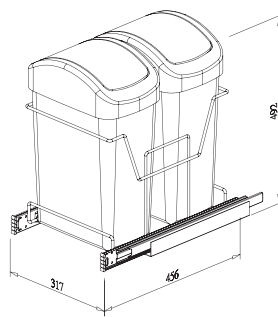

## SPACE GENIE, pull out

\* Loading Capacity: 40kgs

Item No.	Content (Basket, Slide, Door Bracket)	Basket w/ Slide (W x D x H) mm	Material & Finish (Basket)	For External Cabinet Width
B07315D	B07315L x 1pc, G02470 x 1pr, G01375 x 1 pr	112 x 508 x 500	Steel w/ Chrome	min. 150mm
B27315D	B27315L x 1pc, G02470 x 1pr, G01375 x 1 pr	112 x 508 x 500	Stainless Steel	min. 150mm
B07315DSC	B07315L x 1pc, G02470SC x 1pr, G01375 x 1 pr	112 x 508 x 500	Steel w/ Chrome	min. 150mm
B27315DSC	B27315L x 1pc, G02470SC x 1pr, G01375 x 1 pr	112 x 508 x 500	Stainless Steel	min. 150mm