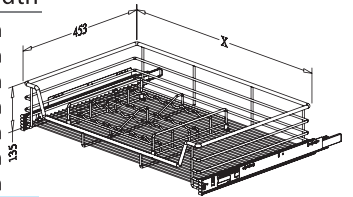

SPICE & CAN DRAWER, pull out

* Loading Capacity: 40kgs

Item No.	Content (Basket, Slide)	Basket w/ Slide (W x D x H) mm	Material & Finish (Basket)	For External Cabinet Width
A07050	A07050L x 1pc, G02471 x 1pr	460-468 x 453 x 145	Steel w/ Chrome	500mm
A07060	A07060L x 1pc, G02471 x 1pr	560-568 x 453 x 145	Steel w/ Chrome	600mm
A07070	A07070L x 1pc, G02471 x 1pr	660-668 x 453 x 145	Steel w/ Chrome	700mm
A07072	A07072L x 1pc, G02471 x 1pr	680-688 x 453 x 145	Steel w/ Chrome	720mm
A07080	A07080L x 1pc, G02471 x 1pr	760-768 x 453 x 145	Steel w/ Chrome	800mm
A07090	A07090L x 1pc, G02471 x 1pr	860-868 x 453 x 145	Steel w/ Chrome	900mm
A07100	A07100L x 1pc, G02471 x 1pr	960-968 x 453 x 145	Steel w/ Chrome	1000mm
A27050	A27050L x 1pc, G02471 x 1pr	460-468 x 453 x 145	Stainless Steel	500mm
A27060	A27060L x 1pc, G02471 x 1pr	560-568 x 453 x 145	Stainless Steel	600mm
A27070	A27070L x 1pc, G02471 x 1pr	660-668 x 453 x 145	Stainless Steel	700mm
A27072	A27072L x 1pc, G02471 x 1pr	680-688 x 453 x 145	Stainless Steel	720mm
A27080	A27080L x 1pc, G02471 x 1pr	760-768 x 453 x 145	Stainless Steel	800mm
A27090	A27090L x 1pc, G02471 x 1pr	860-868 x 453 x 145	Stainless Steel	900mm
A27100	A27100L x 1pc, G02471 x 1pr	960-968 x 453 x 145	Stainless Steel	1000mm

	X(m/m)
A07050	397
A07060	497
A07070	597
A07072	617
A07080	697
A07090	797
A07100	897

A07050SC	A07050L x 1pc, G02471SC x 1pr	460-468 x 453 x 145	Steel w/ Chrome	500mm
A07060SC	A07060L x 1pc, G02471SC x 1pr	560-568 x 453 x 145	Steel w/ Chrome	600mm
A07070SC	A07070L x 1pc, G02471SC x 1pr	660-668 x 453 x 145	Steel w/ Chrome	700mm
A07072SC	A07072L x 1pc, G02471SC x 1pr	680-688 x 453 x 145	Steel w/ Chrome	720mm
A07080SC	A07080L x 1pc, G02471SC x 1pr	760-768 x 453 x 145	Steel w/ Chrome	800mm
A07090SC	A07090L x 1pc, G02471SC x 1pr	860-868 x 453 x 145	Steel w/ Chrome	900mm
A07100SC	A07100L x 1pc, G02471SC x 1pr	960-968 x 453 x 145	Steel w/ Chrome	1000mm
A27050SC	A27050L x 1pc, G02471SC x 1pr	460-468 x 453 x 145	Stainless Steel	500mm
A27060SC	A27060L x 1pc, G02471SC x 1pr	560-568 x 453 x 145	Stainless Steel	600mm
A27070SC	A27070L x 1pc, G02471SC x 1pr	660-668 x 453 x 145	Stainless Steel	700mm
A27072SC	A27072L x 1pc, G02471SC x 1pr	680-688 x 453 x 145	Stainless Steel	720mm
A27080SC	A27080L x 1pc, G02471SC x 1pr	760-768 x 453 x 145	Stainless Steel	800mm
A27090SC	A27090L x 1pc, G02471SC x 1pr	860-868 x 453 x 145	Stainless Steel	900mm
A27100SC	A27100L x 1pc, G02471SC x 1pr	960-968 x 453 x 145	Stainless Steel	1000mm

Item No.	Content (Basket, Slide, Door bracket)	Basket w/ Slide (W x D x H) mm	Material & Finish (Basket)	For External Cabinet Width
A07050D	A07050L x 1pc, G02471 x 1pr, G01135 x 1pr	460-468 x 470 x 145	Steel w/ Chrome	500mm
A07060D	A07060L x 1pc, G02471 x 1pr, G01135 x 1pr	560-568 x 470 x 145	Steel w/ Chrome	600mm
A07070D	A07070L x 1pc, G02471 x 1pr, G01135 x 1pr	660-668 x 470 x 145	Steel w/ Chrome	700mm
A07072D	A07072L x 1pc, G02471 x 1pr, G01135 x 1pr	680-688 x 470 x 145	Steel w/ Chrome	720mm
A07080D	A07080L x 1pc, G02471 x 1pr, G01135 x 1pr	760-768 x 470 x 145	Steel w/ Chrome	800mm
A07090D	A07090L x 1pc, G02471 x 1pr, G01135 x 1pr	860-868 x 470 x 145	Steel w/ Chrome	900mm
A07100D	A07100L x 1pc, G02471 x 1pr, G01135 x 1pr	960-968 x 470 x 145	Steel w/ Chrome	1000mm
A27050D	A27050L x 1pc, G02471 x 1pr, G01135 x 1pr	460-468 x 470 x 145	Stainless Steel	500mm
A27060D	A27060L x 1pc, G02471 x 1pr, G01135 x 1pr	560-568 x 470 x 145	Stainless Steel	600mm
A27070D	A27070L x 1pc, G02471 x 1pr, G01135 x 1pr	660-668 x 470 x 145	Stainless Steel	700mm
A27072D	A27072L x 1pc, G02471 x 1pr, G01135 x 1pr	680-688 x 470 x 145	Stainless Steel	720mm
A27080D	A27080L x 1pc, G02471 x 1pr, G01135 x 1pr	760-768 x 470 x 145	Stainless Steel	800mm
A27090D	A27090L x 1pc, G02471 x 1pr, G01135 x 1pr	860-868 x 470 x 145	Stainless Steel	900mm
A27100D	A27100L x 1pc, G02471 x 1pr, G01135 x 1pr	960-968 x 470 x 145	Stainless Steel	1000mm