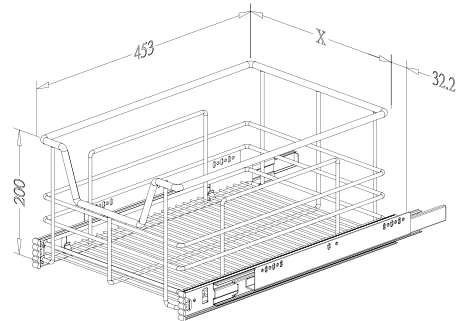

X(m/m)
A04240	347
A04245	347
A04250	397
A04260	497
A04270	597
A04280	697
A04290	797
A04300	897