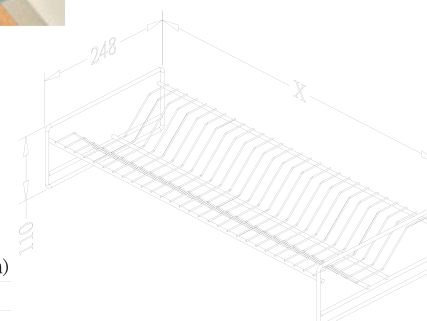

MOVEABLE PLATE RACK

* Available to put inside Drawer or Use free standing

Item No.	Body Size (W x D x H) mm	Material & Finish	Free standing or for Drawer
A02071	575 x 250 x 110	Steel w/ Chrome	min. 720mm
A02081	655 x 250 x 110	Steel w/ Chrome	min. 800mm
A02091	755 x 250 x 110	Steel w/ Chrome	min. 900mm
A22071	575 x 250 x 110	Stainless Steel	min. 720mm
A22081	655 x 250 x 110	Stainless Steel	min. 800mm
A22091	755 x 250 x 110	Stainless Steel	min. 900mm

	X(m/m)
A02071	575
A02081	655
A02091	755