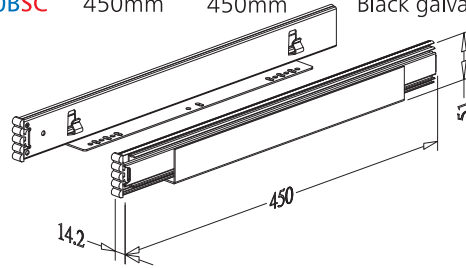

BOTTOM MOUNTED BALL BEARING SLIDE

* Loading Capacity: 40kg

* **SC** = Soft - Close function

Item No.	Length (mm)	Extension	Material & Finish	Function
G02470	450mm	450mm	Bright galvanized	
G02470B	450mm	450mm	Black galvanized	
G02470SC	450mm	450mm	Bright galvanized	Soft-close
G02470BSC	450mm	450mm	Black galvanized	Soft-close