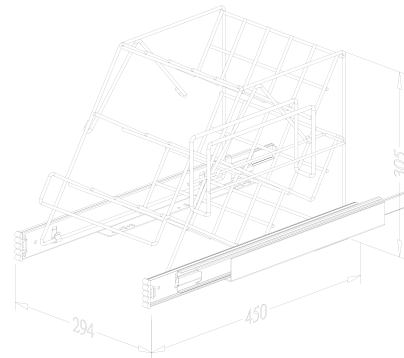

BOTTLE RACK, pull out

Item No.	Content (Basket, Slide)	Basket w/ Slide (W x D x H) mm	Material & Finish (Basket)	For External Cabinet Width
A09022	A09022L x 1pc, G02470 x 1pr	294 x 450 x 305	Steel w/ Chrome	min. 400mm
A29022	A29022L x 1pc, G02470 x 1pr	294 x 450 x 305	Stainless Steel	min. 400mm
A09022SC	A09022L x 1pc, G02470SC x 1pr	294 x 450 x 305	Steel w/ Chrome	min. 400mm
A29022SC	A29022L x 1pc, G02470SC x 1pr	294 x 450 x 305	Stainless Steel	min. 400mm

DOUBLE PULL OUT BASKET, pull out

* Loading Capacity: 40kgs

Item No.	Content (Basket, Slide)	Basket w/ Slide (W x D x H) mm	Material & Finish (Basket)	For External Cabinet Width
A29026	A29026L x 1pc, G02470 x 1pr	526 x 470 x 240	Stainless Steel	min. 600mm
A29026SC	A29026L x 1pc, G02470SC x 1pr	526 x 470 x 240	Stainless Steel	min. 600mm

MULTI-HANGING RACK, pull out

Item No.	Content (Basket, Slide)	Basket w/ Slide (W x D x H) mm	Material & Finish (Basket)	For External Cabinet Width
A07940	A07940L x 1pc, G02470 x 1pr	335 x 494 x 475	Steel w/ Chrome	min. 400mm
A07950	A07950L x 1pc, G02470 x 1pr	415 x 494 x 475	Steel w/ Chrome	min. 500mm
A07960	A07960L x 1pc, G02470 x 1pr	515 x 494 x 475	Steel w/ Chrome	min. 600mm
A07940SC	A07940L x 1pc, G02470SC x 1pr	335 x 494 x 475	Steel w/ Chrome	min. 400mm
A07950SC	A07950L x 1pc, G02470SC x 1pr	415 x 494 x 475	Steel w/ Chrome	min. 500mm
A07960SC	A07960L x 1pc, G02470SC x 1pr	515 x 494 x 475	Steel w/ Chrome	min. 600mm