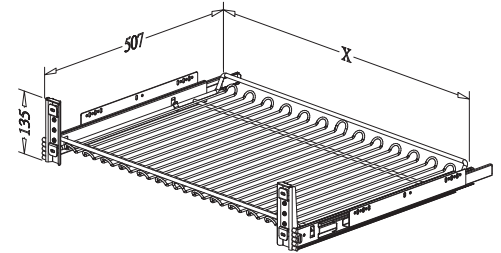

X(m/m)
A08260D	497
A08280D	697
A08290D	797
A08320D	1097

OVEN SHELVING, pull out

* Loading Capacity: 40kgs

Item No.	Content (Basket, Slide)	Basket w/ Slide (W x D x H) mm	Material & Finish (Basket)	For External Cabinet Width
A08260	A08260L x 1 pc, G02471 x 1pr	560-568 x 490 x 50	Steel w/ Chrome	600mm
A08280	A08280L x 1 pc, G02471 x 1pr	760-768 x 490 x 50	Steel w/ Chrome	800mm
A08290	A08290L x 1 pc, G02471 x 1pr	860-868 x 490 x 50	Steel w/ Chrome	900mm
A08320	A08320L x 1 pc, G02471 x 1pr	1160-1168 x 490 x 50	Steel w/ Chrome	1200mm
A08260SC	A08260L x 1 pc, G02471SC x 1pr	560-568 x 490 x 50	Steel w/ Chrome	600mm
A08280SC	A08280L x 1 pc, G02471SC x 1pr	760-768 x 490 x 50	Steel w/ Chrome	800mm
A08290SC	A08290L x 1 pc, G02471SC x 1pr	860-868 x 490 x 50	Steel w/ Chrome	900mm
A08320SC	A08320L x 1 pc, G02471SC x 1pr	1160-1168 x 490 x 50	Steel w/ Chrome	1200mm

Item No.	Content (Basket, Slide, Door Bracket)	Basket w/ Slide (W x D x H) mm	Material & Finish (Basket)	For External Cabinet Width
A08260D	A08260L x 1 pc, G02471 x 1pr, G01135 x 1pr	560-568 x 507 x 135	Steel w/ Chrome	600mm
A08280D	A08280L x 1 pc, G02471 x 1pr, G01135 x 1pr	760-768 x 507 x 135	Steel w/ Chrome	800mm
A08290D	A08290L x 1 pc, G02471 x 1pr, G01135 x 1pr	860-868 x 507 x 135	Steel w/ Chrome	900mm
A08320D	A08320L x 1 pc, G02471 x 1pr, G01135 x 1pr	1160-1168 x 507 x 135	Steel w/ Chrome	1200mm
A08260DSC	A08260L x 1 pc, G02471SC x 1pr, G01135 x 1pr	560-568 x 507 x 135	Steel w/ Chrome	600mm
A08280DSC	A08280L x 1 pc, G02471SC x 1pr, G01135 x 1pr	760-768 x 507 x 135	Steel w/ Chrome	800mm
A08290DSC	A08290L x 1 pc, G02471SC x 1pr, G01135 x 1pr	860-868 x 507 x 135	Steel w/ Chrome	900mm
A08320DSC	A08320L x 1 pc, G02471SC x 1pr, G01135 x 1pr	1160-1168 x 507 x 135	Steel w/ Chrome	1200mm