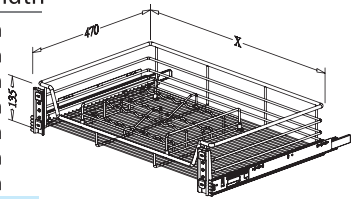

X(m/m)
A07050D	397
A07060D	497
A07070D	597
A07072D	617
A07080D	697
A07090D	797
A07100D	897

A07050DSC	A07050L x 1pc, G02471SC x 1pr, G01135 x 1pr	460-468 x 470 x 145	Steel w/ Chrome	500mm
A07060DSC	A07060L x 1pc, G02471SC x 1pr, G01135 x 1pr	560-568 x 470 x 145	Steel w/ Chrome	600mm
A07070DSC	A07070L x 1pc, G02471SC x 1pr, G01135 x 1pr	660-668 x 470 x 145	Steel w/ Chrome	700mm
A07072DSC	A07072L x 1pc, G02471SC x 1pr, G01135 x 1pr	680-688 x 470 x 145	Steel w/ Chrome	720mm
A07080DSC	A07080L x 1pc, G02471SC x 1pr, G01135 x 1pr	760-768 x 470 x 145	Steel w/ Chrome	800mm
A07090DSC	A07090L x 1pc, G02471SC x 1pr, G01135 x 1pr	860-868 x 470 x 145	Steel w/ Chrome	900mm
A07100DSC	A07100L x 1pc, G02471SC x 1pr, G01135 x 1pr	960-968 x 470 x 145	Steel w/ Chrome	1000mm
A27050DSC	A27050L x 1pc, G02471SC x 1pr, G01135 x 1pr	460-468 x 470 x 145	Stainless Steel	500mm
A27060DSC	A27060L x 1pc, G02471SC x 1pr, G01135 x 1pr	560-568 x 470 x 145	Stainless Steel	600mm
A27070DSC	A27070L x 1pc, G02471SC x 1pr, G01135 x 1pr	660-668 x 470 x 145	Stainless Steel	700mm
A27072DSC	A27072L x 1pc, G02471SC x 1pr, G01135 x 1pr	680-688 x 470 x 145	Stainless Steel	720mm
A27080DSC	A27080L x 1pc, G02471SC x 1pr, G01135 x 1pr	760-768 x 470 x 145	Stainless Steel	800mm
A27090DSC	A27090L x 1pc, G02471SC x 1pr, G01135 x 1pr	860-868 x 470 x 145	Stainless Steel	900mm
A27100DSC	A27100L x 1pc, G02471SC x 1pr, G01135 x 1pr	960-968 x 470 x 145	Stainless Steel	1000mm