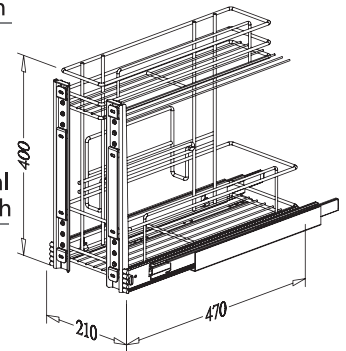

CLEANING MATERIAL BASKET, pull out

* Loading Capacity: 40kgs

Item No.	Content (Basket, Slide)	Basket w/ Slide (W x D x H) mm	Material & Finish (Basket)	For External Cabinet Width
A09061	A09061L x 1pc, G02470 x 1pr	210 x 460 x 400	Steel w/ Chrome	min. 300mm
A29061	A29061L x 1pc, G02470 x 1pr	210 x 460 x 400	Stainless Steel	min. 300mm
A09061SC	A09061L x 1pc, G02470SC x 1pr	210 x 460 x 400	Steel w/ Chrome	min. 300mm
A29061SC	A29061L x 1pc, G02470SC x 1pr	210 x 460 x 400	Stainless Steel	min. 300mm

Item No.	Content (Basket, Slide, Door Bracket)	Basket w/ Slide (W x D x H) mm	Material & Finish (Basket)	For External Cabinet Width
A09061D	A09061L x 1pc, G02470 x 1pr, G01375 x 1pr	210 x 470 x 400	Steel w/ Chrome	min. 300mm
A29061D	A29061L x 1pc, G02470 x 1pr, G01375 x 1pr	210 x 470 x 400	Stainless Steel	min. 300mm
A09061DSC	A09061L x 1pc, G02470SC x 1pr, G01375 x 1pr	210 x 470 x 400	Steel w/ Chrome	min. 300mm
A29061DSC	A29061L x 1pc, G02470SC x 1pr, G01375 x 1pr	210 x 470 x 400	Stainless Steel	min. 300mm