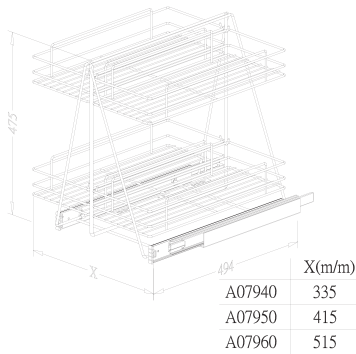

### WASTE BIN, pull out

\* Loading Capacity: 40kgs  
Bin-01=20L

Item No.	Content (Rack, Recycle bin, Slide)	Body Size (W x D x H) mm	Material & Finish (Rack)	For External Cabinet Width
A09830	A09830L x 1pc, Bin-01 x 1pc, G02477 x 1pr	260 x 495 x 440	Steel w/ Chrome	min. 300mm
A09840	A09840L x 1pc, Bin-01 x 2pc, G02477 x 1pr	340 x 520 x 440	Steel w/ Chrome	min. 400mm
A09830SC	A09830L x 1pc, Bin-01 x 1pc, G02477SC x 1pr	260 x 495 x 440	Steel w/ Chrome	min. 300mm
A09840SC	A09840L x 1pc, Bin-01 x 2pc, G02477SC x 1pr	340 x 520 x 440	Steel w/ Chrome	min. 400mm

### BOTTLE RACK, pull out

Item No.	Content (Basket, Slide)	Basket w/ Slide (W x D x H) mm	Material & Finish (Basket)	For External Cabinet Width
A09022	A09022L x 1pc, G02470 x 1pr	294 x 450 x 305	Steel w/ Chrome	min. 400mm
A29022	A29022L x 1pc, G02470 x 1pr	294 x 450 x 305	Stainless Steel	min. 400mm
A09022SC	A09022L x 1pc, G02470SC x 1pr	294 x 450 x 305	Steel w/ Chrome	min. 400mm
A29022SC	A29022L x 1pc, G02470SC x 1pr	294 x 450 x 305	Stainless Steel	min. 400mm

### DOUBLE PULL OUT BASKET, pull out

\* Loading Capacity: 40kgs

Item No.	Content (Basket, Slide)	Basket w/ Slide (W x D x H) mm	Material & Finish (Basket)	For External Cabinet Width
A29026	A29026L x 1pc, G02470 x 1pr	526 x 470 x 240	Stainless Steel	min. 600mm
A29026SC	A29026L x 1pc, G02470SC x 1pr	526 x 470 x 240	Stainless Steel	min. 600mm