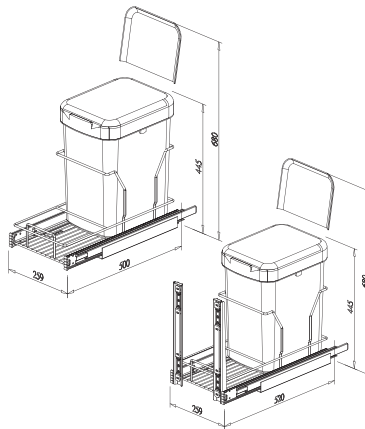

RECYCLE BIN, pull out

* Loading Capacity: 40kgs
Bin-02=15 L

Item No.	Content (Rack, Recycle bin, Slide)	Body Size (W x D x H) mm	Material & Finish (Rack)	For External Cabinet Width
A09230	A09230L x 1pc, Bin-02 x 1pc, G02470 x 1pr	235 x 460 x 490	Steel w/ Chrome	min. 300mm
A09240	A09240L x 1pc, Bin-02 x 2pc, G02470 x 1pr	316 x 450 x 490	Steel w/ Chrome	min. 400mm
A09230SC	A09230L x 1pc, Bin-02 x 1pc, G02470SC x 1pr	235 x 460 x 490	Steel w/ Chrome	min. 300mm
A09240SC	A09240L x 1pc, Bin-02 x 2pc, G02470SC x 1pr	316 x 450 x 490	Steel w/ Chrome	min. 400mm

Item No.	Content (Rack, Recycle bin, Slide, Door bracket)	Body Size (W x D x H) mm	Material & Finish (Rack)	For External Cabinet Width
A09230D	A09230L x 1pc, Bin-02 x 1pc, G02470 x 1pr, G01375 x 1pr	235 x 485 x 490	Steel w/ Chrome	min. 300mm
A09240D	A09240L x 1pc, Bin-02 x 2pc, G02470 x 1pr, G01375 x 1pr	316 x 460 x 490	Steel w/ Chrome	min. 400mm
A09230DSC	A09230L x 1pc, Bin-02 x 1pc, G02470SC x 1pr, G01375 x 1pr	235 x 485 x 490	Steel w/ Chrome	min. 300mm
A09240DSC	A09240L x 1pc, Bin-02 x 2pc, G02470SC x 1pr, G01375 x 1pr	316 x 460 x 490	Steel w/ Chrome	min. 400mm