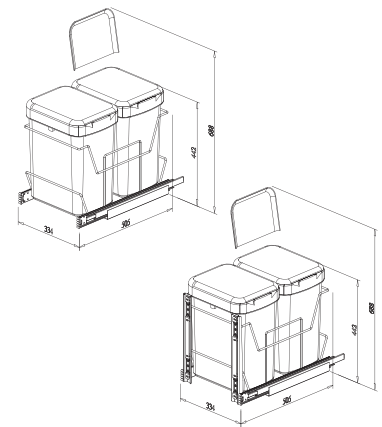

RECYCLE BIN, pull out

* Loading Capacity: 40kgs
Bin-02=15 L

Item No.	Content (Rack, Recycle bin, Slide)	Body Size (W x D x H) mm	Material & Finish (Rack)	For External Cabinet Width
A09230	A09230L x 1pc, Bin-02 x 1pc, G02470 x 1pr	235 x 460 x 490	Steel w/ Chrome	min. 300mm
A09240	A09240L x 1pc, Bin-02 x 2pc, G02470 x 1pr	316 x 450 x 490	Steel w/ Chrome	min. 400mm
A09230SC	A09230L x 1pc, Bin-02 x 1pc, G02470SC x 1pr	235 x 460 x 490	Steel w/ Chrome	min. 300mm
A09240SC	A09240L x 1pc, Bin-02 x 2pc, G02470SC x 1pr	316 x 450 x 490	Steel w/ Chrome	min. 400mm

Item No.	Content (Rack, Recycle bin, Slide, Door bracket)	Body Size (W x D x H) mm	Material & Finish (Rack)	For External Cabinet Width
A09230D	A09230L x 1pc, Bin-02 x 1pc, G02470 x 1pr, G01375 x 1pr	235 x 485 x 490	Steel w/ Chrome	min. 300mm
A09240D	A09240L x 1pc, Bin-02 x 2pc, G02470 x 1pr, G01375 x 1pr	316 x 460 x 490	Steel w/ Chrome	min. 400mm
A09230DSC	A09230L x 1pc, Bin-02 x 1pc, G02470SC x 1pr, G01375 x 1pr	235 x 485 x 490	Steel w/ Chrome	min. 300mm
A09240DSC	A09240L x 1pc, Bin-02 x 2pc, G02470SC x 1pr, G01375 x 1pr	316 x 460 x 490	Steel w/ Chrome	min. 400mm