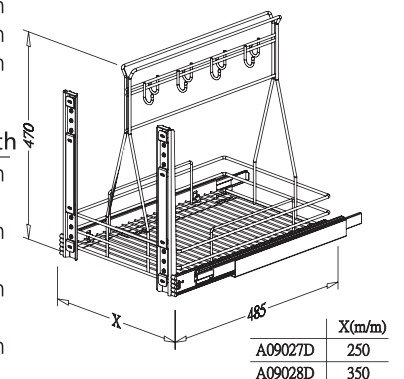

BOTTLE CARRYING BASKET, pull out

* Loading Capacity: 40kgs

Item No.	Content (Basket, Slide)	Basket w/ Slide (W x D x H) mm	Material & Finish (Basket)	For External Cabinet Width
A09011	A09011L x 1pc, G02470 x 1pr	265 x 450 x 325	Steel w/ Chrome	min. 400mm
A29011	A29011L x 1pc, G02470 x 1pr	265 x 450 x 325	Stainless Steel	min. 400mm
A09011SC	A09011L x 1pc, G02470SC x 1pr	265 x 450 x 325	Steel w/ Chrome	min. 400mm
A29011SC	A29011L x 1pc, G02470SC x 1pr	265 x 450 x 325	Stainless Steel	min. 400mm

Item No.	Content (Basket, Slide, Door Bracket)	Basket w/ Slide (W x D x H) mm	Material & Finish (Basket)	For External Cabinet Width
A09011D	A09011L x 1pc, G02470 x 1pr, G01375 x 1 pr	265 x 460 x 380	Steel w/ Chrome	min. 400mm
A29011D	A29011L x 1pc, G02470 x 1pr, G01375 x 1 pr	265 x 460 x 380	Stainless Steel	min. 400mm
A09011DSC	A09011L x 1pc, G02470SC x 1pr, G01375 x 1 pr	265 x 460 x 380	Steel w/ Chrome	min. 400mm
A29011DSC	A29011L x 1pc, G02470SC x 1pr, G01375 x 1 pr	265 x 460 x 380	Stainless Steel	min. 400mm

MULTI-FUNCTION RACK, pull out

* Loading Capacity: 40kgs

Item No.	Content (Basket, Slide)	Basket w/ Slide (W x D x H) mm	Material & Finish (Basket)	For External Cabinet Width
A09027	A09027L x 1pc, G02470 x 1pr	250 x 456 x 470	Steel w/ Chrome	min. 300mm
A09028	A09028L x 1pc, G02470 x 1pr	350 x 456 x 470	Steel w/ Chrome	min. 400mm
A09027SC	A09027L x 1pc, G02470SC x 1pr	250 x 456 x 470	Steel w/ Chrome	min. 300mm
A09028SC	A09028L x 1pc, G02470SC x 1pr	350 x 456 x 470	Steel w/ Chrome	min. 400mm