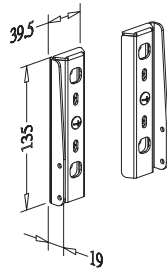

### UNDER SINK DRAWER, pull out

- \* 2 drain pipe use
- \* Loading Capacity: 40kgs

Item No.	Content (Basket, Slide, Door Bracket)	Basket w/ Slide (W x D x H) mm	Material & Finish (Basket)	For External Cabinet Width
A09280	A09280L x 1pc, G02471 x 1pr	760-768 x 386 x 145	Steel w/ Chrome	800mm
A09290	A09290L x 1pc, G02471 x 1pr	860-868 x 386 x 145	Steel w/ Chrome	900mm
A09280SC	A09280L x 1pc, G02471SC x 1pr	760-768 x 386 x 145	Steel w/ Chrome	800mm
A09290SC	A09290L x 1pc, G02471SC x 1pr	860-868 x 386 x 145	Steel w/ Chrome	900mm
A09280D	A09280L x 1pc, G02471 x 1pr, G01135 x 1pr	760-768 x 403 x 145	Steel w/ Chrome	800mm
A09290D	A09290L x 1pc, G02471 x 1pr, G01135 x 1pr	860-868 x 403 x 145	Steel w/ Chrome	900mm
A09280DSC	A09280L x 1pc, G02471SC x 1pr, G01135 x 1pr	760-768 x 403 x 145	Steel w/ Chrome	800mm
A09290DSC	A09290L x 1pc, G02471SC x 1pr, G01135 x 1pr	860-868 x 403 x 145	Steel w/ Chrome	900mm

### BOTTOM MOUNTED BALL BEARING SLIDE

\* Loading Capacity: 40kg

\* **SC** = Soft - Close function

Item No.	Length (mm)	Extension	Material & Finish	Function
G02470	450mm	450mm	Bright galvanized	
G02470B	450mm	450mm	Black galvanized	
G02470SC	450mm	450mm	Bright galvanized	Soft-close
G02470BSC	450mm	450mm	Black galvanized	Soft-close

### DOOR PANEL BRACKET for SLIDE

\* 1 Pair

Item No.	Body Size (W x D x H) mm	Material & Finish (Housing)
G01135	40 x 19 x 135	Steel w/ Silver coating
G01375	40 x 19 x 375	Steel w/ Silver coating
G02400	29 x 32 x 134	Steel w/ Chrome