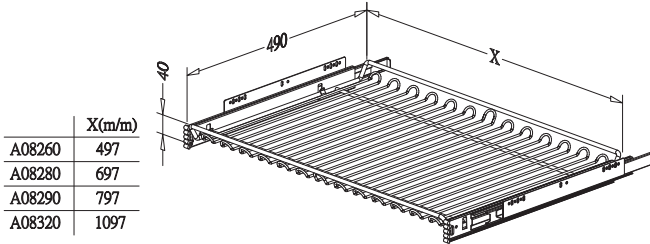

X(m/m)
A08260	497
A08280	697
A08290	797
A08320	1097