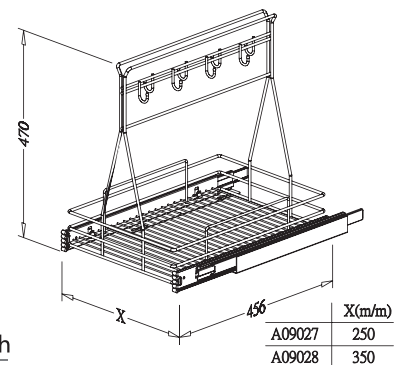

BOTTLE CARRYING BASKET, pull out

* Loading Capacity: 40kgs

Item No.	Content (Basket, Slide)	Basket w/ Slide (W x D x H) mm	Material & Finish (Basket)	For External Cabinet Width
A09011	A09011L x 1pc, G02470 x 1pr	265 x 450 x 325	Steel w/ Chrome	min. 400mm
A29011	A29011L x 1pc, G02470 x 1pr	265 x 450 x 325	Stainless Steel	min. 400mm
A09011SC	A09011L x 1pc, G02470SC x 1pr	265 x 450 x 325	Steel w/ Chrome	min. 400mm
A29011SC	A29011L x 1pc, G02470SC x 1pr	265 x 450 x 325	Stainless Steel	min. 400mm

Item No.	Content (Basket, Slide, Door Bracket)	Basket w/ Slide (W x D x H) mm	Material & Finish (Basket)	For External Cabinet Width
A09011D	A09011L x 1pc, G02470 x 1pr, G01375 x 1 pr	265 x 460 x 380	Steel w/ Chrome	min. 400mm
A29011D	A29011L x 1pc, G02470 x 1pr, G01375 x 1 pr	265 x 460 x 380	Stainless Steel	min. 400mm
A09011DSC	A09011L x 1pc, G02470SC x 1pr, G01375 x 1 pr	265 x 460 x 380	Steel w/ Chrome	min. 400mm
A29011DSC	A29011L x 1pc, G02470SC x 1pr, G01375 x 1 pr	265 x 460 x 380	Stainless Steel	min. 400mm

MULTI-FUNCTION RACK, pull out

* Loading Capacity: 40kgs

Item No.	Content (Basket, Slide)	Basket w/ Slide (W x D x H) mm	Material & Finish (Basket)	For External Cabinet Width
A09027	A09027L x 1pc, G02470 x 1pr	250 x 456 x 470	Steel w/ Chrome	min. 300mm
A09028	A09028L x 1pc, G02470 x 1pr	350 x 456 x 470	Steel w/ Chrome	min. 400mm
A09027SC	A09027L x 1pc, G02470SC x 1pr	250 x 456 x 470	Steel w/ Chrome	min. 300mm
A09028SC	A09028L x 1pc, G02470SC x 1pr	350 x 456 x 470	Steel w/ Chrome	min. 400mm