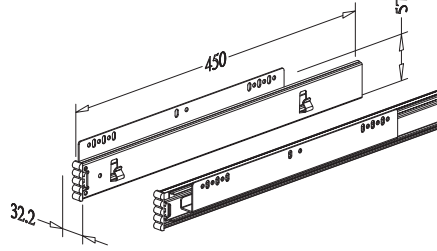

SIDE MOUNTED BALL BEARING SLIDE

* Loading Capacity: 40kg

* **SC** = Soft - Close function

Item No.	Length (mm)	Extension	Material & Finish	Function
G02471	450mm	450mm	Bright galvanized	
G02471B	450mm	450mm	Black galvanized	
G02471SC	450mm	450mm	Bright galvanized	Soft-close
G02471BSC	450mm	450mm	Black galvanized	Soft-close