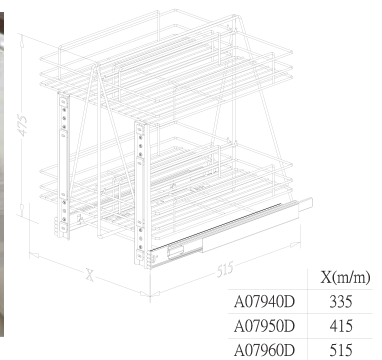

### WASTE BIN, pull out

\* Loading Capacity: 40kgs  
Bin-01=20L

Item No.	Content (Rack, Recycle bin, Slide)	Body Size (W x D x H) mm	Material & Finish (Rack)	For External Cabinet Width
A09830	A09830L x 1pc, Bin-01 x 1pc, G02477 x 1pr	260 x 495 x 440	Steel w/ Chrome	min. 300mm
A09840	A09840L x 1pc, Bin-01 x 2pc, G02477 x 1pr	340 x 520 x 440	Steel w/ Chrome	min. 400mm
A09830SC	A09830L x 1pc, Bin-01 x 1pc, G02477SC x 1pr	260 x 495 x 440	Steel w/ Chrome	min. 300mm
A09840SC	A09840L x 1pc, Bin-01 x 2pc, G02477SC x 1pr	340 x 520 x 440	Steel w/ Chrome	min. 400mm

### BOTTLE RACK, pull out

Item No.	Content (Basket, Slide)	Basket w/ Slide (W x D x H) mm	Material & Finish (Basket)	For External Cabinet Width
A09022	A09022L x 1pc, G02470 x 1pr	294 x 450 x 305	Steel w/ Chrome	min. 400mm
A29022	A29022L x 1pc, G02470 x 1pr	294 x 450 x 305	Stainless Steel	min. 400mm
A09022SC	A09022L x 1pc, G02470SC x 1pr	294 x 450 x 305	Steel w/ Chrome	min. 400mm
A29022SC	A29022L x 1pc, G02470SC x 1pr	294 x 450 x 305	Stainless Steel	min. 400mm

### DOUBLE PULL OUT BASKET, pull out

\* Loading Capacity: 40kgs

Item No.	Content (Basket, Slide)	Basket w/ Slide (W x D x H) mm	Material & Finish (Basket)	For External Cabinet Width
A29026	A29026L x 1pc, G02470 x 1pr	526 x 470 x 240	Stainless Steel	min. 600mm
A29026SC	A29026L x 1pc, G02470SC x 1pr	526 x 470 x 240	Stainless Steel	min. 600mm