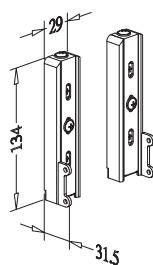

### UNDER SINK DRAWER, pull out

- \* 2 drain pipe use
- \* Loading Capacity: 40kgs

Item No.	Content (Basket, Slide, Door Bracket)	Basket w/ Slide (W x D x H) mm	Material & Finish (Basket)	For External Cabinet Width
A09280	A09280L x 1pc, G02471 x 1pr	760-768 x 386 x 145	Steel w/ Chrome	800mm
A09290	A09290L x 1pc, G02471 x 1pr	860-868 x 386 x 145	Steel w/ Chrome	900mm
A09280SC	A09280L x 1pc, G02471SC x 1pr	760-768 x 386 x 145	Steel w/ Chrome	800mm
A09290SC	A09290L x 1pc, G02471SC x 1pr	860-868 x 386 x 145	Steel w/ Chrome	900mm
A09280D	A09280L x 1pc, G02471 x 1pr, G01135 x 1pr	760-768 x 403 x 145	Steel w/ Chrome	800mm
A09290D	A09290L x 1pc, G02471 x 1pr, G01135 x 1pr	860-868 x 403 x 145	Steel w/ Chrome	900mm
A09280DSC	A09280L x 1pc, G02471SC x 1pr, G01135 x 1pr	760-768 x 403 x 145	Steel w/ Chrome	800mm
A09290DSC	A09290L x 1pc, G02471SC x 1pr, G01135 x 1pr	860-868 x 403 x 145	Steel w/ Chrome	900mm

### BOTTOM MOUNTED BALL BEARING SLIDE

\* Loading Capacity: 40kg

\* **SC** = Soft - Close function

Item No.	Length (mm)	Extension	Material & Finish	Function
G02470	450mm	450mm	Bright galvanized	
G02470B	450mm	450mm	Black galvanized	
G02470SC	450mm	450mm	Bright galvanized	Soft-close
G02470BSC	450mm	450mm	Black galvanized	Soft-close

### DOOR PANEL BRACKET for SLIDE

\* 1 Pair

Item No.	Body Size (W x D x H) mm	Material & Finish (Housing)
G01135	40 x 19 x 135	Steel w/ Silver coating
G01375	40 x 19 x 375	Steel w/ Silver coating
G02400	29 x 32 x 134	Steel w/ Chrome