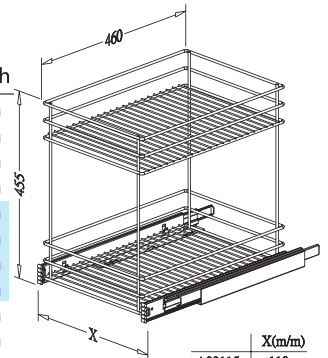

Item No.	Content (Basket, Slide, Door Bracket)	Basket w/ Slide (W x D x H) mm	Material & Finish (Basket)	For External Cabinet Width
A09027D	A09027L x 1pc, G02470 x 1pr, G01375 x 1 pr	250 x 485 x 470	Steel w/ Chrome	min. 300mm
A09028D	A09028L x 1pc, G02470 x 1pr, G01375 x 1 pr	350 x 485 x 470	Steel w/ Chrome	min. 400mm
A09027DSC	A09027L x 1pc, G02470SC x 1pr, G01375 x 1 pr	250 x 485 x 470	Steel w/ Chrome	min. 300mm
A09028DSC	A09028L x 1pc, G02470SC x 1pr, G01375 x 1 pr	350 x 485 x 470	Steel w/ Chrome	min. 400mm

## DOUBLE TIER STORAGE BASKET, pull out

\* Loading Capacity: 40kgs

Item No.	Content (Basket, Slide)	Basket w/ Slide (W x D x H) mm	Material & Finish (Basket)	For External Cabinet Width
A09115	A09115L x 1pc, G02470 x 1pr	110 x 460 x 455	Steel w/ Chrome	min. 150mm
A09120	A09120L x 1pc, G02470 x 1pr	150 x 460 x 455	Steel w/ Chrome	min. 200mm
A09130	A09130L x 1pc, G02470 x 1pr	250 x 460 x 455	Steel w/ Chrome	min. 300mm
A09140	A09140L x 1pc, G02470 x 1pr	350 x 460 x 455	Steel w/ Chrome	min. 400mm
A29115	A29115L x 1pc, G02470 x 1pr	110 x 460 x 455	Stainless Steel	min. 150mm
A29120	A29120L x 1pc, G02470 x 1pr	150 x 460 x 455	Stainless Steel	min. 200mm
A29130	A29130L x 1pc, G02470 x 1pr	250 x 460 x 455	Stainless Steel	min. 300mm
A29140	A29140L x 1pc, G02470 x 1pr	350 x 460 x 455	Stainless Steel	min. 400mm
A09115SC	A09115L x 1pc, G02470SC x 1pr	110 x 460 x 455	Steel w/ Chrome	min. 150mm
A09120SC	A09120L x 1pc, G02470SC x 1pr	150 x 460 x 455	Steel w/ Chrome	min. 200mm
A09130SC	A09130L x 1pc, G02470SC x 1pr	250 x 460 x 455	Steel w/ Chrome	min. 300mm
A09140SC	A09140L x 1pc, G02470SC x 1pr	350 x 460 x 455	Steel w/ Chrome	min. 400mm
A29115SC	A29115L x 1pc, G02470SC x 1pr	110 x 460 x 455	Stainless Steel	min. 150mm
A29120SC	A29120L x 1pc, G02470SC x 1pr	150 x 460 x 455	Stainless Steel	min. 200mm
A29130SC	A29130L x 1pc, G02470SC x 1pr	250 x 460 x 455	Stainless Steel	min. 300mm
A29140SC	A29140L x 1pc, G02470SC x 1pr	350 x 460 x 455	Stainless Steel	min. 400mm