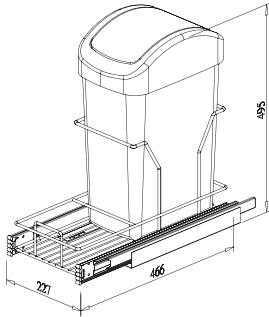

## SPACE GENIE, pull out

\* Loading Capacity: 40kgs

Item No.	Content (Basket, Slide, Door Bracket)	Basket w/ Slide (W x D x H) mm	Material & Finish (Basket)	For External Cabinet Width
B07315D	B07315L x 1pc, G02470 x 1pr, G01375 x 1 pr	112 x 508 x 500	Steel w/ Chrome	min. 150mm
B27315D	B27315L x 1pc, G02470 x 1pr, G01375 x 1 pr	112 x 508 x 500	Stainless Steel	min. 150mm
B07315DSC	B07315L x 1pc, G02470SC x 1pr, G01375 x 1 pr	112 x 508 x 500	Steel w/ Chrome	min. 150mm
B27315DSC	B27315L x 1pc, G02470SC x 1pr, G01375 x 1 pr	112 x 508 x 500	Stainless Steel	min. 150mm