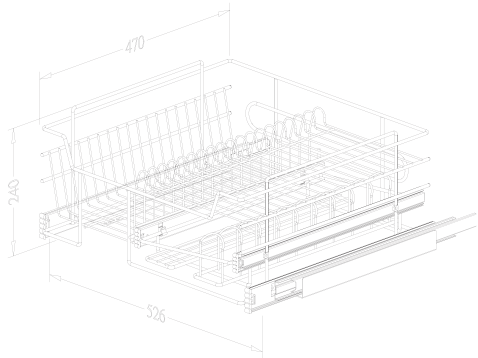

BOTTLE RACK, pull out

Item No.	Content (Basket, Slide)	Basket w/ Slide (W x D x H) mm	Material & Finish (Basket)	For External Cabinet Width
A09022	A09022L x 1pc, G02470 x 1pr	294 x 450 x 305	Steel w/ Chrome	min. 400mm
A29022	A29022L x 1pc, G02470 x 1pr	294 x 450 x 305	Stainless Steel	min. 400mm
A09022SC	A09022L x 1pc, G02470SC x 1pr	294 x 450 x 305	Steel w/ Chrome	min. 400mm
A29022SC	A29022L x 1pc, G02470SC x 1pr	294 x 450 x 305	Stainless Steel	min. 400mm