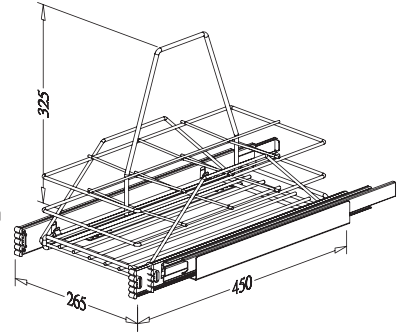

### UTILITY BASKET, pull out

\* Loading Capacity: 40kgs

Item No.	Content (Basket, Slide)	Basket w/ Slide (W x D x H) mm	Material & Finish (Basket)	For External Cabinet Width
A09021	A09021L x 1pc, G02470 x 1pr	350 x 460 x 456	Steel w/ Chrome	min. 400mm
A29021	A29021L x 1pc, G02470 x 1pr	350 x 460 x 456	Stainless Steel	min. 400mm
A09021SC	A09021L x 1pc, G02470SC x 1pr	350 x 460 x 456	Steel w/ Chrome	min. 400mm
A29021SC	A29021L x 1pc, G02470SC x 1pr	350 x 460 x 456	Stainless Steel	min. 400mm

Item No.	Content (Basket, Slide, Door Bracket)	Basket w/ Slide (W x D x H) mm	Material & Finish (Basket)	For External Cabinet Width
A09021D	A09021L x 1pc, G02470 x 1pr, G01375 x 1pr	350 x 485 x 455	Steel w/ Chrome	min. 400mm
A29021D	A29021L x 1pc, G02470 x 1pr, G01375 x 1pr	350 x 485 x 455	Stainless Steel	min. 400mm
A09021DSC	A09021L x 1pc, G02470SC x 1pr, G01375 x 1pr	350 x 485 x 455	Steel w/ Chrome	min. 400mm
A29021DSC	A29021L x 1pc, G02470SC x 1pr, G01375 x 1pr	350 x 485 x 455	Stainless Steel	min. 400mm

## BOTTLE CARRYING BASKET, pull out

\* Loading Capacity: 40kgs

Item No.	Content (Basket, Slide)	Basket w/ Slide (W x D x H) mm	Material & Finish (Basket)	For External Cabinet Width
A09011	A09011L x 1pc, G02470 x 1pr	265 x 450 x 325	Steel w/ Chrome	min. 400mm
A29011	A29011L x 1pc, G02470 x 1pr	265 x 450 x 325	Stainless Steel	min. 400mm
A09011SC	A09011L x 1pc, G02470SC x 1pr	265 x 450 x 325	Steel w/ Chrome	min. 400mm
A29011SC	A29011L x 1pc, G02470SC x 1pr	265 x 450 x 325	Stainless Steel	min. 400mm