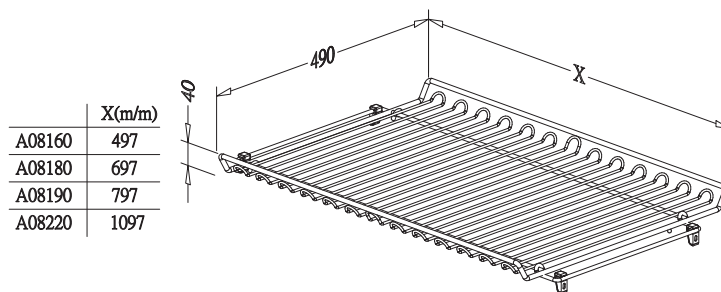

X(m/m)
A08160	497
A08180	697
A08190	797
A08220	1097

STORAGE SHELVING

* Loading Capacity: 40kgs

Item No.	Content (Basket, Stopper)	Basket w/ Stopper (W x D x H) mm	Material & Finish (Basket)	For External Cabinet Width
A08160	A08160L x 1 pc, A00801 x 4pcs	560-568 x 490 x 50	Steel w/ Chrome	600mm
A08180	A08180L x 1 pc, A00801 x 4pcs	760-768 x 490 x 50	Steel w/ Chrome	800mm
A08190	A08190L x 1 pc, A00801 x 4pcs	860-868 x 490 x 50	Steel w/ Chrome	900mm
A08220	A08220L x 1 pc, A00801 x 4pcs	1160-1168 x 490 x 50	Steel w/ Chrome	1200mm