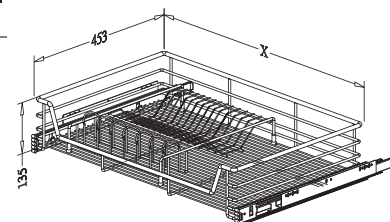

## BOWL & PLATE DRAWER, pull out

\* Loading Capacity: 40kgs

Item No.	Content (Basket, Slide)	Basket w/ Slide (W x D x H) mm	Material & Finish (Basket)	For External Cabinet Width
A09050	A09050L x 1 pc, G02471 x 1pr	460-468 x 453 x 145	Steel w/ Chrome	500mm
A09060	A09060L x 1 pc, G02471 x 1pr	560-568 x 453 x 145	Steel w/ Chrome	600mm
A09070	A09070L x 1 pc, G02471 x 1pr	660-668 x 453 x 145	Steel w/ Chrome	700mm
A09072	A09072L x 1 pc, G02471 x 1pr	680-688 x 453 x 145	Steel w/ Chrome	720mm
A09080	A09080L x 1 pc, G02471 x 1pr	760-768 x 453 x 145	Steel w/ Chrome	800mm
A09090	A09090L x 1 pc, G02471 x 1pr	860-868 x 453 x 145	Steel w/ Chrome	900mm
A09100	A09100L x 1 pc, G02471 x 1pr	960-968 x 453 x 145	Steel w/ Chrome	1000mm
A29050	A29050L x 1 pc, G02471 x 1pr	460-468 x 453 x 145	Stainless Steel	500mm
A29060	A29060L x 1 pc, G02471 x 1pr	560-568 x 453 x 145	Stainless Steel	600mm
A29070	A29070L x 1 pc, G02471 x 1pr	660-668 x 453 x 145	Stainless Steel	700mm
A29072	A29072L x 1 pc, G02471 x 1pr	680-688 x 453 x 145	Stainless Steel	720mm
A29080	A29080L x 1 pc, G02471 x 1pr	760-768 x 453 x 145	Stainless Steel	800mm
A29090	A29090L x 1 pc, G02471 x 1pr	860-868 x 453 x 145	Stainless Steel	900mm
A29100	A29100L x 1 pc, G02471 x 1pr	960-968 x 453 x 145	Stainless Steel	1000mm