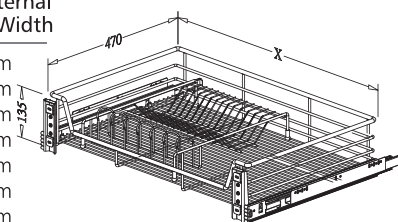

X(m/m)
A09050D	397
A09060D	497
A09070D	597
A09072D	617
A09080D	697
A09090D	797
A09100D	897

A09050DSC	A09050L x 1 pc, G02471SC x 1pr, G01135 x 1pr	460-468 x 470 x 145	Steel w/ Chrome	500mm
A09060DSC	A09060L x 1 pc, G02471SC x 1pr, G01135 x 1pr	560-568 x 470 x 145	Steel w/ Chrome	600mm
A09070DSC	A09070L x 1 pc, G02471SC x 1pr, G01135 x 1pr	660-668 x 470 x 145	Steel w/ Chrome	700mm
A09072DSC	A09072L x 1 pc, G02471SC x 1pr, G01135 x 1pr	680-688 x 470 x 145	Steel w/ Chrome	720mm
A09080DSC	A09080L x 1 pc, G02471SC x 1pr, G01135 x 1pr	760-768 x 470 x 145	Steel w/ Chrome	800mm
A09090DSC	A09090L x 1 pc, G02471SC x 1pr, G01135 x 1pr	860-868 x 470 x 145	Steel w/ Chrome	900mm
A09100DSC	A09100L x 1 pc, G02471SC x 1pr, G01135 x 1pr	960-968 x 470 x 145	Steel w/ Chrome	1000mm
A29050DSC	A29050L x 1 pc, G02471SC x 1pr, G01135 x 1pr	460-468 x 470 x 145	Stainless Steel	500mm
A29060DSC	A29060L x 1 pc, G02471SC x 1pr, G01135 x 1pr	560-568 x 470 x 145	Stainless Steel	600mm
A29070DSC	A29070L x 1 pc, G02471SC x 1pr, G01135 x 1pr	660-668 x 470 x 145	Stainless Steel	700mm
A29072DSC	A29072L x 1 pc, G02471SC x 1pr, G01135 x 1pr	680-688 x 470 x 145	Stainless Steel	720mm
A29080DSC	A29080L x 1 pc, G02471SC x 1pr, G01135 x 1pr	760-768 x 470 x 145	Stainless Steel	800mm
A29090DSC	A29090L x 1 pc, G02471SC x 1pr, G01135 x 1pr	860-868 x 470 x 145	Stainless Steel	900mm
A29100DSC	A29100L x 1 pc, G02471SC x 1pr, G01135 x 1pr	960-968 x 470 x 145	Stainless Steel	1000mm