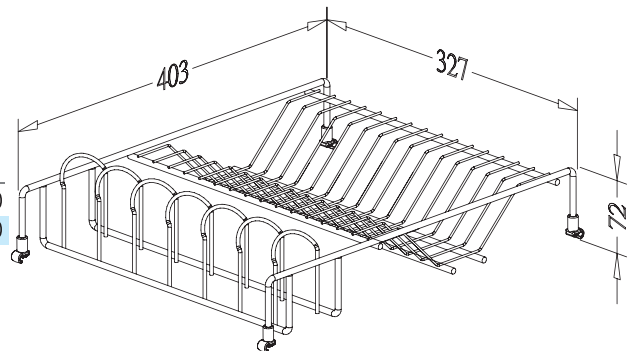

PORTABLE PLATE & BOWL RACK

Item No.	Body Size (W x D x H) mm	Material & Finish	Free standing or for Drawer
A04006	325 x 400 x 70	Steel w/ Chrome	From A04050 to A04100
A24006	325 x 400 x 70	Stainless Steel	From A24050 to A24100