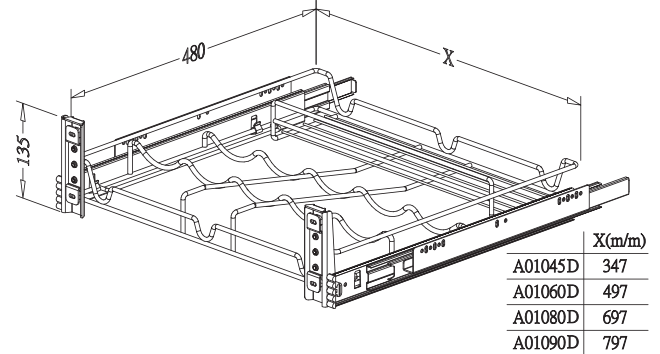

### PORTABLE PLATE & BOWL RACK

Item No.	Body Size (W x D x H) mm	Material & Finish	Free standing or for Drawer
A04006	325 x 400 x 70	Steel w/ Chrome	From A04050 to A04100
A24006	325 x 400 x 70	Stainless Steel	From A24050 to A24100