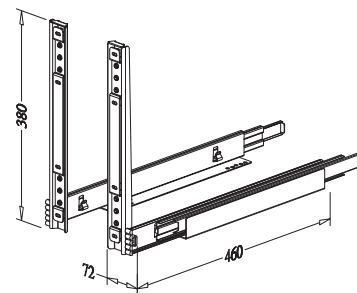

### DOOR PANEL BRACKET for SLIDE

\* 1 Pair

Item No.	Body Size (W x D x H) mm	Material & Finish (Housing)
G01135	40 x 19 x 135	Steel w/ Silver coating
G01375	40 x 19 x 375	Steel w/ Silver coating
G02400	29 x 32 x 134	Steel w/ Chrome