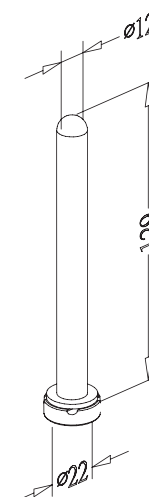

BOTTLE DIVIDER

Item No.	Body Size (W x D) mm	Material & Finish	For Basket
A00040	297 x 113	Steel w/ Chrome	A04040/A04240/A08440/A08540
A00045	347 x 113	Steel w/ Chrome	A04045/A04245/A08445/A08545
A00050	397 x 113	Steel w/ Chrome	A04050/A04250/A08450/A08550
A00060	497 x 113	Steel w/ Chrome	A04060/A04260/A08460/A08560
A00070	597 x 113	Steel w/ Chrome	A04070/A04270
A00080	697 x 113	Steel w/ Chrome	A04080/A04280
A00090	797 x 113	Steel w/ Chrome	A04090/A04290

	X(m/m)
A00040	297
A00045	347
A00050	397
A00060	497
A00070	597
A00080	697
A00090	797

METAL PEG

* Available for all our basket

Item No.	Body Size (Dia x Length) mm	Material & Finish
A04001	Ø22 x 129	Steel with Chrome plated

MOVEABLE PLATE RACK

* Available to put inside Drawer or Use free standing

Item No.	Body Size (W x D x H) mm	Material & Finish	Free standing or for Drawer
A02071	575 x 250 x 110	Steel w/ Chrome	min. 720mm
A02081	655 x 250 x 110	Steel w/ Chrome	min. 800mm
A02091	755 x 250 x 110	Steel w/ Chrome	min. 900mm
A22071	575 x 250 x 110	Stainless Steel	min. 720mm
A22081	655 x 250 x 110	Stainless Steel	min. 800mm
A22091	755 x 250 x 110	Stainless Steel	min. 900mm

	X(m/m)
A02071	575
A02081	655
A02091	755