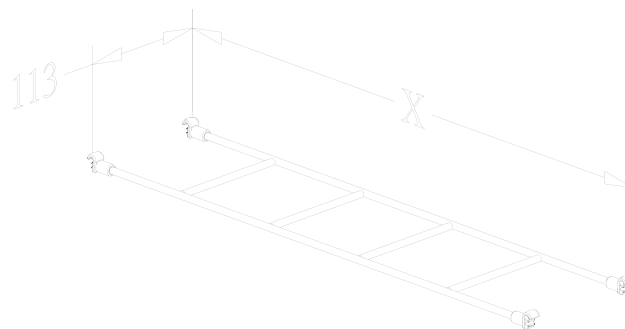

BOTTLE DIVIDER

Item No.	Body Size (W x D) mm	Material & Finish	For Basket
A00040	297 x 113	Steel w/ Chrome	A04040/A04240/A08440/A08540
A00045	347 x 113	Steel w/ Chrome	A04045/A04245/A08445/A08545
A00050	397 x 113	Steel w/ Chrome	A04050/A04250/A08450/A08550
A00060	497 x 113	Steel w/ Chrome	A04060/A04260/A08460/A08560
A00070	597 x 113	Steel w/ Chrome	A04070/A04270
A00080	697 x 113	Steel w/ Chrome	A04080/A04280
A00090	797 x 113	Steel w/ Chrome	A04090/A04290

	X(m/m)
A00040	297
A00045	347
A00050	397
A00060	497
A00070	597
A00080	697
A00090	797