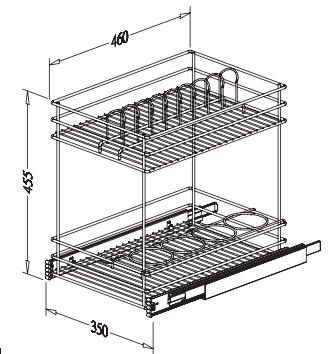

CLEANING MATERIAL BASKET, pull out

* Loading Capacity: 40kgs

Item No.	Content (Basket, Slide)	Basket w/ Slide (W x D x H) mm	Material & Finish (Basket)	For External Cabinet Width
A09061	A09061L x 1pc, G02470 x 1pr	210 x 460 x 400	Steel w/ Chrome	min. 300mm
A29061	A29061L x 1pc, G02470 x 1pr	210 x 460 x 400	Stainless Steel	min. 300mm
A09061SC	A09061L x 1pc, G02470SC x 1pr	210 x 460 x 400	Steel w/ Chrome	min. 300mm
A29061SC	A29061L x 1pc, G02470SC x 1pr	210 x 460 x 400	Stainless Steel	min. 300mm

Item No.	Content (Basket, Slide, Door Bracket)	Basket w/ Slide (W x D x H) mm	Material & Finish (Basket)	For External Cabinet Width
A09061D	A09061L x 1pc, G02470 x 1pr, G01375 x 1pr	210 x 470 x 400	Steel w/ Chrome	min. 300mm
A29061D	A29061L x 1pc, G02470 x 1pr, G01375 x 1pr	210 x 470 x 400	Stainless Steel	min. 300mm
A09061DSC	A09061L x 1pc, G02470SC x 1pr, G01375 x 1pr	210 x 470 x 400	Steel w/ Chrome	min. 300mm
A29061DSC	A29061L x 1pc, G02470SC x 1pr, G01375 x 1pr	210 x 470 x 400	Stainless Steel	min. 300mm