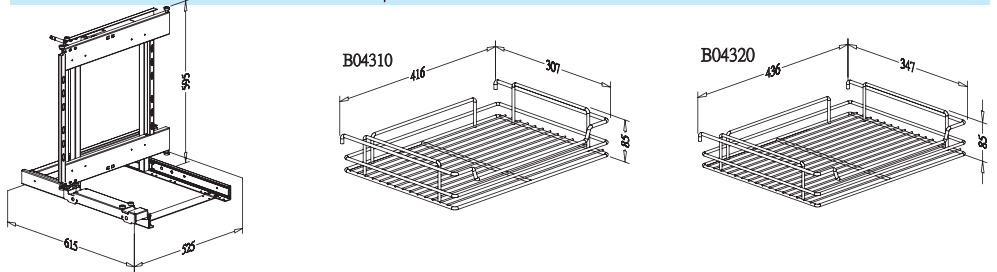

ADJUSTABLE FRAME for Founder Lazy Susan, round trip

Item No.	Body Size (W x D x H) mm	Material & Finish
B68060	Ø780 x 630-760	Steel w/ Silver Epoxy

X(m/m)
B68060 437

BASKET for Rotating Recycle Kit

Item No.	Body Size (W x D x H) mm	Material & Finish
B08601	480 x 190 x 90	Steel w/ Chrome
B08606	350 x 710 x 85	Steel w/ Chrome
Bin - 02	15L	Plastic
B28601	480 x 190 x 90	Stainless Steel
B28606	350 x 710 x 85	Stainless Steel

COMPLETE-OUT CORNER KIT

- * universal for right & left handed hinge or panel door
- * with soft-close function

Item No.	Content	Body Size (W x D x H) mm	Material & Finish (Basket)	For External Door Opening
B04640SC	Frame B64006SC x 1pc	615 x 525 x 595	Steel w/ Silver Coating	450 mm
	Door Basket B04320 x 2pcs	347 x 436 x 85	Steel w/ Chrome	
	Inner Basket B04310 x 2pcs	307 x 416 x 85	Steel w/ Chrome	
B24640SC	Frame B64006SC x 1pc	615 x 525 x 595	Steel w/ Silver Coating	450 mm
	Door Basket B24320 x 2pcs	347 x 436 x 85	Stainless Steel	
	Inner Basket B24310 x 2pcs	307 x 416 x 85	Stainless Steel	

Panel Door

Hinge Door

UNIVERSAL MAGIC CORNER

- * for both right & left handed door
- * with soft-close function

Item No.	Content	Body Size (W x D x H) mm	Material & Finish (Basket)	For External Door Opening
B04840SC	Frame B64008SC x 1pc	864-964 x 520 x 550	Steel w/ Silver Coating	450 mm
	Door Basket B04150 x 2pcs	257 x 436 x 85	Steel w/ Chrome	
	Inner Basket B04160 x 2pcs	395 x 456 x 85	Steel w/ Chrome	
B24840SC	Frame B64008SC x 1 pc	864-964 x 520 x 550	Steel w/ Silver Coating	450 mm
	Door Basket B24150 x 2pcs	257 x 436 x 85	Stainless Steel	
	Inner Basket B24160 x 2pcs	395 x 456 x 85	Stainless Steel	