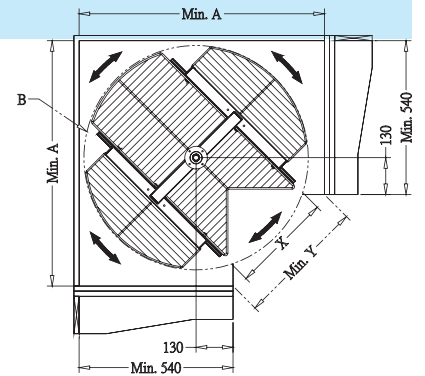

SHORT UNIT, 638-775mm

* Loading Capacity: 50kgs

* With Soft-close function

Item No.	Content	Body Size (W x D x H) mm	Material & Finish (Basket)	For External Cabinet Width
B01530SC	B61015SC x 1set, B08030 x 2pcs	250 x 475 x 638-775	Steel w/ Chrome	300mm
B01540SC	B61015SC x 1set, B08040 x 2pcs	345 x 475 x 638-775	Steel w/ Chrome	400mm
B01545SC	B61015SC x 1set, B08045 x 2pcs	395 x 475 x 638-775	Steel w/ Chrome	450mm
B01550SC	B61015SC x 1set, B08050 x 2pcs	445 x 475 x 638-775	Steel w/ Chrome	500mm
B21530SC	B61015SC x 1set, B28030 x 2pcs	250 x 475 x 638-775	Stainless Steel	300mm
B21540SC	B61015SC x 1set, B28040 x 2pcs	345 x 475 x 638-775	Stainless Steel	400mm

BASKET FRAME for SHORT UNIT

Item No.	Body Size (W x D x H) mm	Material & Finish	For External Cabinet Width
B08030	245 x 461 x 110	Steel w/ Chrome	300mm
B08040	345 x 461 x 110	Steel w/ Chrome	400mm
B08045	395 x 461 x 110	Steel w/ Chrome	450mm
B08050	445 x 461 x 110	Steel w/ Chrome	500mm
B28030	245 x 461 x 110	Stainless Steel	300mm
B28040	345 x 461 x 110	Stainless Steel	400mm

	X(m/m)
B08030	245
B08040	345
B08045	395
B08050	445

"FOUNDER" LAZY SUSAN

- * Loading Capacity: 80kgs
- * Round trip pull out
- * For both Pie cut & Full round open door
- * Patent No. M318962

Item No.	Content	Body Size (Dia x H) mm	Material & Finish (Basket)	For Corner Cabinet Width
B08580	B68058 x 1 set, B08601 x 4 pcs, B08604 x 2 pcs,	Ø720 x 630-760	Steel w/ Chrome	800mm
B08600	B68060 x 1 set, B08601 x 4 pcs, B08605 x 2 pcs,	Ø780 x 630-760	Steel w/ Chrome	900mm
B28580	B68058 x 1 set, B28601 x 4 pcs, B28604 x 2 pcs,	Ø720 x 630-760	Stainless Steel	800mm
B28600	B68060 x 1 set, B28601 x 4 pcs, B28605 x 2 pcs,	Ø780 x 630-760	Stainless Steel	900mm

	A	B	X	Y(m/m)
B08580	760	Ø720	255	310
B08600	860	Ø780	355	450

ADJUSTABLE FRAME for Founder Lazy Susan, round trip

Item No.	Body Size (W x D x H) mm	Material & Finish
B68058	Ø720 x 630-760	Steel w/ Silver Epoxy
B68060	Ø780 x 630-760	Steel w/ Silver Epoxy