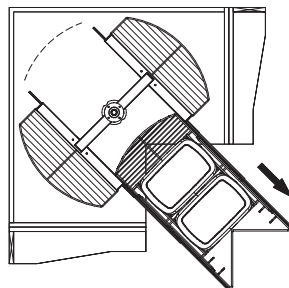

ADJUSTABLE FRAME for Founder Lazy Susan, round trip

Item No.	Body Size (W x D x H) mm	Material & Finish
B68060	Ø780 x 630-760	Steel w/ Silver Epoxy

X(m/m)
B68060 437

BASKET for Rotating Recycle Kit

Item No.	Body Size (W x D x H) mm	Material & Finish
B08601	480 x 190 x 90	Steel w/ Chrome
B08606	350 x 710 x 85	Steel w/ Chrome
Bin - 02	15L	Plastic
B28601	480 x 190 x 90	Stainless Steel
B28606	350 x 710 x 85	Stainless Steel

COMPLETE-OUT CORNER KIT

- * universal for right & left handed hinge or panel door
- * with soft-close function

Item No.	Content	Body Size (W x D x H) mm	Material & Finish (Basket)	For External Door Opening
B04640SC	Frame B64006SC x 1pc	615 x 525 x 595	Steel w/ Silver Coating	450 mm
	Door Basket B04320 x 2pcs	347 x 436 x 85	Steel w/ Chrome	
	Inner Basket B04310 x 2pcs	307 x 416 x 85	Steel w/ Chrome	
B24640SC	Frame B64006SC x 1pc	615 x 525 x 595	Steel w/ Silver Coating	450 mm
	Door Basket B24320 x 2pcs	347 x 436 x 85	Stainless Steel	
	Inner Basket B24310 x 2pcs	307 x 416 x 85	Stainless Steel	

Panel Door

Hinge Door

UNIVERSAL MAGIC CORNER

- * for both right & left handed door
- * with soft-close function

Item No.	Content	Body Size (W x D x H) mm	Material & Finish (Basket)	For External Door Opening
B04840SC	Frame B64008SC x 1pc	864-964 x 520 x 550	Steel w/ Silver Coating	450 mm
	Door Basket B04150 x 2pcs	257 x 436 x 85	Steel w/ Chrome	
	Inner Basket B04160 x 2pcs	395 x 456 x 85	Steel w/ Chrome	
B24840SC	Frame B64008SC x 1 pc	864-964 x 520 x 550	Steel w/ Silver Coating	450 mm
	Door Basket B24150 x 2pcs	257 x 436 x 85	Stainless Steel	
	Inner Basket B24160 x 2pcs	395 x 456 x 85	Stainless Steel	