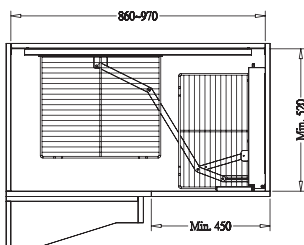

COMPLETE-OUT CORNER KIT

- * universal for right & left handed hinge or panel door
- * with soft-close function

Item No.	Content	Body Size (W x D x H) mm	Material & Finish (Basket)	For External Door Opening
B04640SC	Frame B64006SC x 1pc	615 x 525 x 595	Steel w/ Silver Coating	450 mm
	Door Basket B04320 x 2pcs	347 x 436 x 85	Steel w/ Chrome	
	Inner Basket B04310 x 2pcs	307 x 416 x 85	Steel w/ Chrome	
B24640SC	Frame B64006SC x 1pc	615 x 525 x 595	Steel w/ Silver Coating	450 mm
	Door Basket B24320 x 2pcs	347 x 436 x 85	Stainless Steel	
	Inner Basket B24310 x 2pcs	307 x 416 x 85	Stainless Steel	

Panel Door

Hinge Door

UNIVERSAL MAGIC CORNER

- * for both right & left handed door
- * with soft-close function

Item No.	Content	Body Size (W x D x H) mm	Material & Finish (Basket)	For External Door Opening
B04840SC	Frame B64008SC x 1pc	864-964 x 520 x 550	Steel w/ Silver Coating	450 mm
	Door Basket B04150 x 2pcs	257 x 436 x 85	Steel w/ Chrome	
	Inner Basket B04160 x 2pcs	395 x 456 x 85	Steel w/ Chrome	
B24840SC	Frame B64008SC x 1 pc	864-964 x 520 x 550	Steel w/ Silver Coating	450 mm
	Door Basket B24150 x 2pcs	257 x 436 x 85	Stainless Steel	
	Inner Basket B24160 x 2pcs	395 x 456 x 85	Stainless Steel	

180° SWIVEL BASKET KIT

Item No.	Content	Body Size (Dia.) mm	Material & Finish (Basket)	For External Door Opening
B08090	Pole B08001 x 1pc Basket B08165 x 2pcs	Ø650	Steel w/ Chrome	400mm
B08100	Pole B08001 x 1pc Basket B08175 x 2pcs	Ø750	Steel w/ Chrome	450mm
B08110	Pole B08001 x 1pc Basket B08185 x 2pcs	Ø850	Steel w/ Chrome	500mm
B28090	Pole B08001 x 1pc Basket B28165 x 2pcs	Ø650	Stainless Steel	400mm
B28100	Pole B08001 x 1pc Basket B28175 x 2pcs	Ø750	Stainless Steel	450mm
B28110	Pole B08001 x 1pc Basket B28185 x 2pcs	Ø850	Stainless Steel	500mm