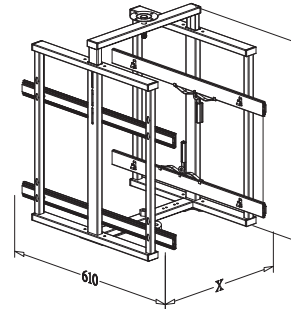

	X(m/m)
B68058	337
B68060	437

BASKET for Founder Lazy Susan

Item No.	Body Size (W x D x H) mm	Material & Finish
B08601	480 x 190 x 90	Steel w/ Chrome
B08604	255 x 665 x 100	Steel w/ Chrome
B08605	355 x 710 x 100	Steel w/ Chrome
B28601	480 x 190 x 90	Stainless Steel
B28604	255 x 665 x 100	Stainless Steel
B28605	355 x 710 x 100	Stainless Steel

ROTATING RECYCLE KIT, pull out

- * Loading Capacity: 80kgs
- * Round trip pull out
- * For both Pie cut & Full round open door
- * Patent No. M318962

Item No.	Content	Body Size (W x D x H) mm	Material & Finish (Basket)	For External Cabinet Width
B08690	B68060 x 1set, B08601 x 4pcs, Bin-02 x 2pcs, B08606 x 1 pc	Ø780 x 630-760	Steel w/ Chrome	900mm
B28690	B68060 x 1set, B28601 x 4pcs, Bin-02 x 2pcs, B28606 x 1 pc	Ø780 x 630-760	Stainless Steel	900mm

ADJUSTABLE FRAME for Founder Lazy Susan, round trip

Item No.	Body Size (W x D x H) mm	Material & Finish
B68060	Ø780 x 630-760	Steel w/ Silver Epoxy

X(m/m)
B68060 437

BASKET for Rotating Recycle Kit

Item No.	Body Size (W x D x H) mm	Material & Finish
B08601	480 x 190 x 90	Steel w/ Chrome
B08606	350 x 710 x 85	Steel w/ Chrome
Bin - 02	15L	Plastic
B28601	480 x 190 x 90	Stainless Steel
B28606	350 x 710 x 85	Stainless Steel

COMPLETE-OUT CORNER KIT

- * universal for right & left handed hinge or panel door
- * with soft-close function

Item No.	Content	Body Size (W x D x H) mm	Material & Finish (Basket)	For External Door Opening
B04640SC	Frame B64006SC x 1pc	615 x 525 x 595	Steel w/ Silver Coating	450 mm
	Door Basket B04320 x 2pcs	347 x 436 x 85	Steel w/ Chrome	
	Inner Basket B04310 x 2pcs	307 x 416 x 85	Steel w/ Chrome	
B24640SC	Frame B64006SC x 1pc	615 x 525 x 595	Steel w/ Silver Coating	450 mm
	Door Basket B24320 x 2pcs	347 x 436 x 85	Stainless Steel	
	Inner Basket B24310 x 2pcs	307 x 416 x 85	Stainless Steel	