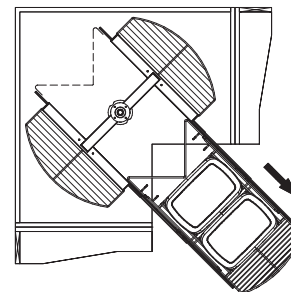

ADJUSTABLE FRAME for Founder Lazy Susan, round trip

Item No.	Body Size (W x D x H) mm	Material & Finish
B68060	Ø780 x 630-760	Steel w/ Silver Epoxy

X(m/m)
B68060 437

BASKET for Rotating Recycle Kit

Item No.	Body Size (W x D x H) mm	Material & Finish
B08601	480 x 190 x 90	Steel w/ Chrome
B08606	350 x 710 x 85	Steel w/ Chrome
Bin - 02	15L	Plastic
B28601	480 x 190 x 90	Stainless Steel
B28606	350 x 710 x 85	Stainless Steel

COMPLETE-OUT CORNER KIT

- * universal for right & left handed hinge or panel door
- * with soft-close function

Item No.	Content	Body Size (W x D x H) mm	Material & Finish (Basket)	For External Door Opening
B04640SC	Frame B64006SC x 1pc	615 x 525 x 595	Steel w/ Silver Coating	450 mm
	Door Basket B04320 x 2pcs	347 x 436 x 85	Steel w/ Chrome	
	Inner Basket B04310 x 2pcs	307 x 416 x 85	Steel w/ Chrome	
B24640SC	Frame B64006SC x 1pc	615 x 525 x 595	Steel w/ Silver Coating	450 mm
	Door Basket B24320 x 2pcs	347 x 436 x 85	Stainless Steel	
	Inner Basket B24310 x 2pcs	307 x 416 x 85	Stainless Steel	

Panel Door

Hinge Door

UNIVERSAL MAGIC CORNER

- * for both right & left handed door
- * with soft-close function

Item No.	Content	Body Size (W x D x H) mm	Material & Finish (Basket)	For External Door Opening
B04840SC	Frame B64008SC x 1pc	864-964 x 520 x 550	Steel w/ Silver Coating	450 mm
	Door Basket B04150 x 2pcs	257 x 436 x 85	Steel w/ Chrome	
	Inner Basket B04160 x 2pcs	395 x 456 x 85	Steel w/ Chrome	
B24840SC	Frame B64008SC x 1 pc	864-964 x 520 x 550	Steel w/ Silver Coating	450 mm
	Door Basket B24150 x 2pcs	257 x 436 x 85	Stainless Steel	
	Inner Basket B24160 x 2pcs	395 x 456 x 85	Stainless Steel	