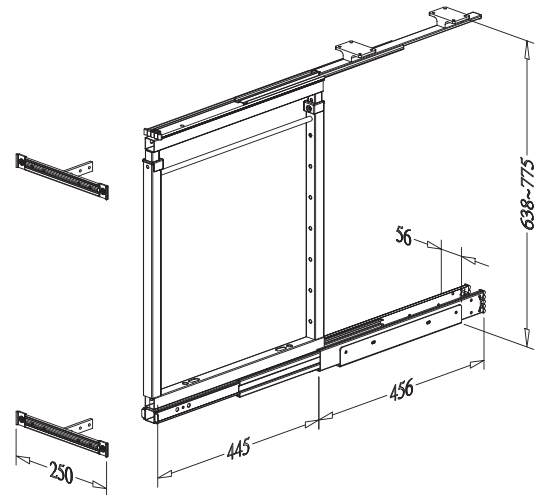

SHORT UNIT, 638-775mm

* Loading Capacity: 50kgs

* With Soft-close function

Item No.	Content	Body Size (W x D x H) mm	Material & Finish (Basket)	For External Cabinet Width
B01530SC	B61015SC x 1set, B08030 x 2pcs	250 x 475 x 638-775	Steel w/ Chrome	300mm
B01540SC	B61015SC x 1set, B08040 x 2pcs	345 x 475 x 638-775	Steel w/ Chrome	400mm
B01545SC	B61015SC x 1set, B08045 x 2pcs	395 x 475 x 638-775	Steel w/ Chrome	450mm
B01550SC	B61015SC x 1set, B08050 x 2pcs	445 x 475 x 638-775	Steel w/ Chrome	500mm
B21530SC	B61015SC x 1set, B28030 x 2pcs	250 x 475 x 638-775	Stainless Steel	300mm
B21540SC	B61015SC x 1set, B28040 x 2pcs	345 x 475 x 638-775	Stainless Steel	400mm

	X(m/m)
B01530SC	250
B01540SC	345
B01545SC	395
B01550SC	445

ADJUSTABLE FRAME for SHORT UNIT

Item No.	Body Size (W x D x H) mm	Material & Finish	For External Cabinet Height
B61015SC	250 x 475 x 638-775	Steel w/ Silver Epoxy	638-775mm

BASKET FRAME for SHORT UNIT

Item No.	Body Size (W x D x H) mm	Material & Finish	For External Cabinet Width
B08030	245 x 461 x 110	Steel w/ Chrome	300mm
B08040	345 x 461 x 110	Steel w/ Chrome	400mm
B08045	395 x 461 x 110	Steel w/ Chrome	450mm
B08050	445 x 461 x 110	Steel w/ Chrome	500mm
B28030	245 x 461 x 110	Stainless Steel	300mm
B28040	345 x 461 x 110	Stainless Steel	400mm

	X(m/m)
B08030	245
B08040	345
B08045	395
B08050	445

"FOUNDER" LAZY SUSAN

- * Loading Capacity: 80kgs
- * Round trip pull out
- * For both Pie cut & Full round open door
- * Patent No. M318962

Item No.	Content	Body Size (Dia x H) mm	Material & Finish (Basket)	For Corner Cabinet Width
B08580	B68058 x 1 set, B08601 x 4 pcs, B08604 x 2 pcs,	Ø720 x 630-760	Steel w/ Chrome	800mm
B08600	B68060 x 1 set, B08601 x 4 pcs, B08605 x 2 pcs,	Ø780 x 630-760	Steel w/ Chrome	900mm
B28580	B68058 x 1 set, B28601 x 4 pcs, B28604 x 2 pcs,	Ø720 x 630-760	Stainless Steel	800mm
B28600	B68060 x 1 set, B28601 x 4 pcs, B28605 x 2 pcs,	Ø780 x 630-760	Stainless Steel	900mm