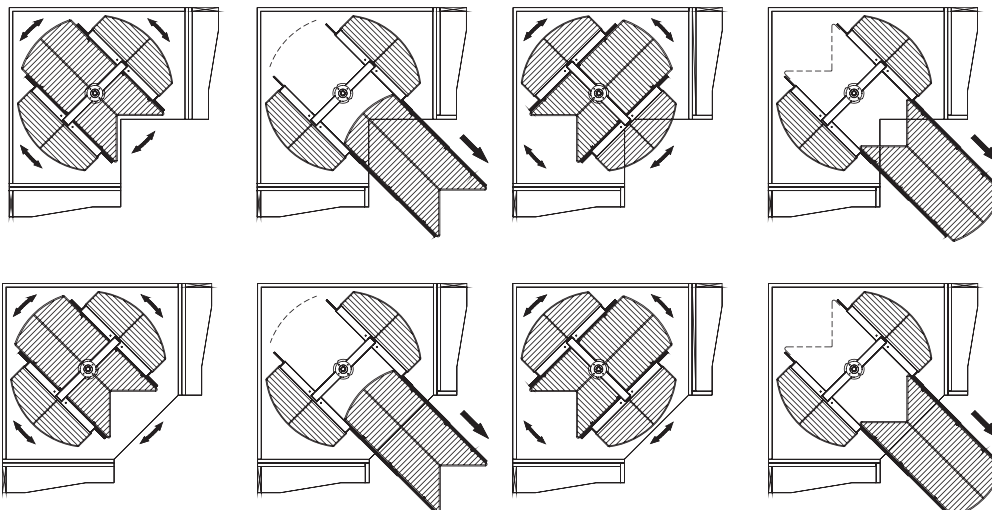

	X(m/m)
B08030	245
B08040	345
B08045	395
B08050	445

"FOUNDER" LAZY SUSAN

- * Loading Capacity: 80kgs
- * Round trip pull out
- * For both Pie cut & Full round open door
- * Patent No. M318962

Item No.	Content	Body Size (Dia x H) mm	Material & Finish (Basket)	For Corner Cabinet Width
B08580	B68058 x 1 set, B08601 x 4 pcs, B08604 x 2 pcs,	Ø720 x 630-760	Steel w/ Chrome	800mm
B08600	B68060 x 1 set, B08601 x 4 pcs, B08605 x 2 pcs,	Ø780 x 630-760	Steel w/ Chrome	900mm
B28580	B68058 x 1 set, B28601 x 4 pcs, B28604 x 2 pcs,	Ø720 x 630-760	Stainless Steel	800mm
B28600	B68060 x 1 set, B28601 x 4 pcs, B28605 x 2 pcs,	Ø780 x 630-760	Stainless Steel	900mm

	A	B	X	Y(m/m)
B08580	760	Ø720	255	310
B08600	860	Ø780	355	450

ADJUSTABLE FRAME for Founder Lazy Susan, round trip

Item No.	Body Size (W x D x H) mm	Material & Finish
B68058	Ø720 x 630-760	Steel w/ Silver Epoxy
B68060	Ø780 x 630-760	Steel w/ Silver Epoxy

	X(m/m)
B68058	337
B68060	437

BASKET for Founder Lazy Susan

Item No.	Body Size (W x D x H) mm	Material & Finish
B08601	480 x 190 x 90	Steel w/ Chrome
B08604	255 x 665 x 100	Steel w/ Chrome
B08605	355 x 710 x 100	Steel w/ Chrome
B28601	480 x 190 x 90	Stainless Steel
B28604	255 x 665 x 100	Stainless Steel
B28605	355 x 710 x 100	Stainless Steel