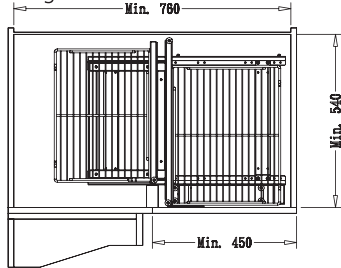

ADJUSTABLE FRAME for Founder Lazy Susan, round trip

Item No.	Body Size (W x D x H) mm	Material & Finish
B68060	Ø780 x 630-760	Steel w/ Silver Epoxy

X(m/m)
B68060 437

BASKET for Rotating Recycle Kit

Item No.	Body Size (W x D x H) mm	Material & Finish
B08601	480 x 190 x 90	Steel w/ Chrome
B08606	350 x 710 x 85	Steel w/ Chrome
Bin - 02	15L	Plastic
B28601	480 x 190 x 90	Stainless Steel
B28606	350 x 710 x 85	Stainless Steel

COMPLETE-OUT CORNER KIT

- * universal for right & left handed hinge or panel door
- * with soft-close function

Item No.	Content	Body Size (W x D x H) mm	Material & Finish (Basket)	For External Door Opening
B04640SC	Frame B64006SC x 1pc	615 x 525 x 595	Steel w/ Silver Coating	450 mm
	Door Basket B04320 x 2pcs	347 x 436 x 85	Steel w/ Chrome	
	Inner Basket B04310 x 2pcs	307 x 416 x 85	Steel w/ Chrome	
B24640SC	Frame B64006SC x 1pc	615 x 525 x 595	Steel w/ Silver Coating	450 mm
	Door Basket B24320 x 2pcs	347 x 436 x 85	Stainless Steel	
	Inner Basket B24310 x 2pcs	307 x 416 x 85	Stainless Steel	

Panel Door

Hinge Door

UNIVERSAL MAGIC CORNER

- * for both right & left handed door
- * with soft-close function

Item No.	Content	Body Size (W x D x H) mm	Material & Finish (Basket)	For External Door Opening
B04840SC	Frame B64008SC x 1pc	864-964 x 520 x 550	Steel w/ Silver Coating	450 mm
	Door Basket B04150 x 2pcs	257 x 436 x 85	Steel w/ Chrome	
	Inner Basket B04160 x 2pcs	395 x 456 x 85	Steel w/ Chrome	
B24840SC	Frame B64008SC x 1 pc	864-964 x 520 x 550	Steel w/ Silver Coating	450 mm
	Door Basket B24150 x 2pcs	257 x 436 x 85	Stainless Steel	
	Inner Basket B24160 x 2pcs	395 x 456 x 85	Stainless Steel	