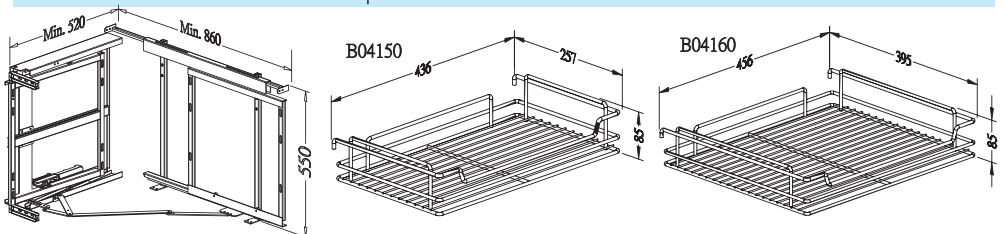

COMPLETE-OUT CORNER KIT

- * universal for right & left handed hinge or panel door
- * with soft-close function

Item No.	Content	Body Size (W x D x H) mm	Material & Finish (Basket)	For External Door Opening
B04640SC	Frame B64006SC x 1pc	615 x 525 x 595	Steel w/ Silver Coating	450 mm
	Door Basket B04320 x 2pcs	347 x 436 x 85	Steel w/ Chrome	
	Inner Basket B04310 x 2pcs	307 x 416 x 85	Steel w/ Chrome	
B24640SC	Frame B64006SC x 1pc	615 x 525 x 595	Steel w/ Silver Coating	450 mm
	Door Basket B24320 x 2pcs	347 x 436 x 85	Stainless Steel	
	Inner Basket B24310 x 2pcs	307 x 416 x 85	Stainless Steel	

Panel Door

Hinge Door

UNIVERSAL MAGIC CORNER

- * for both right & left handed door
- * with soft-close function

Item No.	Content	Body Size (W x D x H) mm	Material & Finish (Basket)	For External Door Opening
B04840SC	Frame B64008SC x 1pc	864-964 x 520 x 550	Steel w/ Silver Coating	450 mm
	Door Basket B04150 x 2pcs	257 x 436 x 85	Steel w/ Chrome	
	Inner Basket B04160 x 2pcs	395 x 456 x 85	Steel w/ Chrome	
B24840SC	Frame B64008SC x 1 pc	864-964 x 520 x 550	Steel w/ Silver Coating	450 mm
	Door Basket B24150 x 2pcs	257 x 436 x 85	Stainless Steel	
	Inner Basket B24160 x 2pcs	395 x 456 x 85	Stainless Steel	

180° SWIVEL BASKET KIT

Item No.	Content	Body Size (Dia.) mm	Material & Finish (Basket)	For External Door Opening
B08090	Pole B08001 x 1pc Basket B08165 x 2pcs	Ø650	Steel w/ Chrome	400mm
B08100	Pole B08001 x 1pc Basket B08175 x 2pcs	Ø750	Steel w/ Chrome	450mm
B08110	Pole B08001 x 1pc Basket B08185 x 2pcs	Ø850	Steel w/ Chrome	500mm
B28090	Pole B08001 x 1pc Basket B28165 x 2pcs	Ø650	Stainless Steel	400mm
B28100	Pole B08001 x 1pc Basket B28175 x 2pcs	Ø750	Stainless Steel	450mm
B28110	Pole B08001 x 1pc Basket B28185 x 2pcs	Ø850	Stainless Steel	500mm