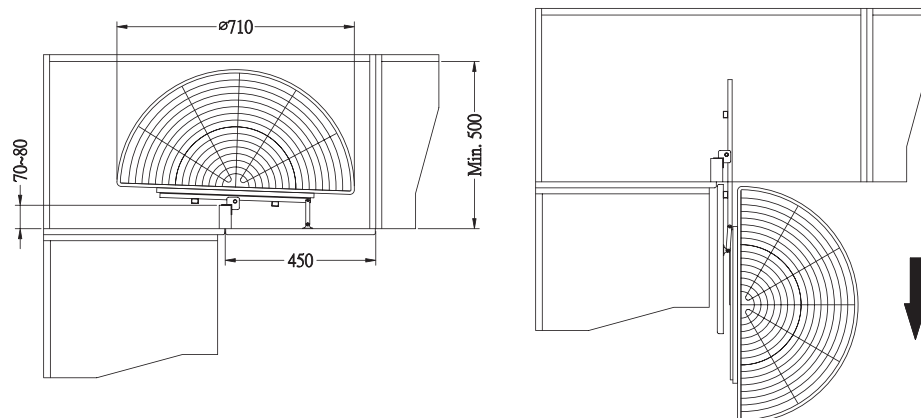

180° COMPLETE-OUT SWIVEL BASKET KIT

Item No.	Content (Frame, Basket)	Body Size (Dia.) mm	Material & Finish (Basket)	For External Door Opening
B08500	B68010 x 1set, B08565 x 2pcs	Ø710mm	Steel w/ Chrome	450mm