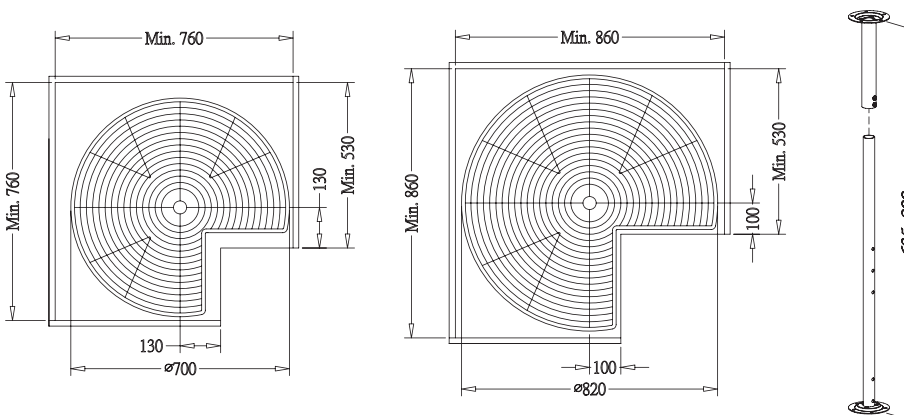

180° ECONOMIC BASKET KIT

Item No.	Content	Body Size (Dia.) mm	Material & Finish (Basket)	For External Door Opening
B08300	Bracket B08003 x 1set Basket B08161 x 2pcs	Ø685mm	Steel w/ Chrome	400mm
B28300	Bracket B08003 x 1set Basket B28161 x 2pcs	Ø685mm	Stainless Steel	400mm

180° COMPLETE-OUT SWIVEL BASKET KIT

Item No.	Content (Frame, Basket)	Body Size (Dia.) mm	Material & Finish (Basket)	For External Door Opening
B08500	B68010 x 1set, B08565 x 2pcs	Ø710mm	Steel w/ Chrome	450mm

270° PIE-CUT SWIVEL BASKET KIT

** height 635 - 800mm

Item No.	Content (Pole, Basket)	Body Size (Dia.) mm	Material & Finish (Basket)	For Corner Cabinet Width
B08200	B08002 x 1pc, B08275 x 2pcs	Ø700mm	Steel w/ Chrome	800mm
B08210	B08002 x 1pc, B08285 x 2pcs	Ø820mm	Steel w/ Chrome	900mm
B28200	B08002 x 1pc, B28275 x 2pcs	Ø700mm	Stainless Steel	800mm
B28210	B08002 x 1pc, B28285 x 2pcs	Ø820mm	Stainless Steel	900mm

360° FULL-ROUND SWIVEL BASKET KIT

** height 635 - 800mm

Item No.	Content (Pole, Basket)	Body Size (Dia.) mm	Material & Finish (Basket)	For Corner Cabinet Width
B08400	B08002 x 1pc, B08475 x 2pcs	Ø750mm	Steel w/ Chrome	900mm