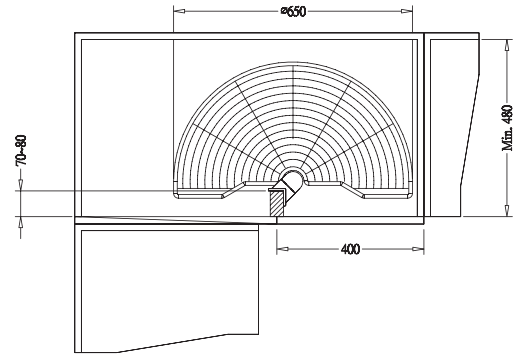

COMPLETE-OUT CORNER KIT

- * universal for right & left handed hinge or panel door
- * with soft-close function

Item No.	Content	Body Size (W x D x H) mm	Material & Finish (Basket)	For External Door Opening
B04640SC	Frame B64006SC x 1pc	615 x 525 x 595	Steel w/ Silver Coating	450 mm
	Door Basket B04320 x 2pcs	347 x 436 x 85	Steel w/ Chrome	
	Inner Basket B04310 x 2pcs	307 x 416 x 85	Steel w/ Chrome	
B24640SC	Frame B64006SC x 1pc	615 x 525 x 595	Steel w/ Silver Coating	450 mm
	Door Basket B24320 x 2pcs	347 x 436 x 85	Stainless Steel	
	Inner Basket B24310 x 2pcs	307 x 416 x 85	Stainless Steel	

Panel Door

Hinge Door

UNIVERSAL MAGIC CORNER

- * for both right & left handed door
- * with soft-close function

Item No.	Content	Body Size (W x D x H) mm	Material & Finish (Basket)	For External Door Opening
B04840SC	Frame B64008SC x 1pc	864-964 x 520 x 550	Steel w/ Silver Coating	450 mm
	Door Basket B04150 x 2pcs	257 x 436 x 85	Steel w/ Chrome	
	Inner Basket B04160 x 2pcs	395 x 456 x 85	Steel w/ Chrome	
B24840SC	Frame B64008SC x 1 pc	864-964 x 520 x 550	Steel w/ Silver Coating	450 mm
	Door Basket B24150 x 2pcs	257 x 436 x 85	Stainless Steel	
	Inner Basket B24160 x 2pcs	395 x 456 x 85	Stainless Steel	

180° SWIVEL BASKET KIT

Item No.	Content	Body Size (Dia.) mm	Material & Finish (Basket)	For External Door Opening
B08090	Pole B08001 x 1pc Basket B08165 x 2pcs	Ø650	Steel w/ Chrome	400mm
B08100	Pole B08001 x 1pc Basket B08175 x 2pcs	Ø750	Steel w/ Chrome	450mm
B08110	Pole B08001 x 1pc Basket B08185 x 2pcs	Ø850	Steel w/ Chrome	500mm
B28090	Pole B08001 x 1pc Basket B28165 x 2pcs	Ø650	Stainless Steel	400mm
B28100	Pole B08001 x 1pc Basket B28175 x 2pcs	Ø750	Stainless Steel	450mm
B28110	Pole B08001 x 1pc Basket B28185 x 2pcs	Ø850	Stainless Steel	500mm