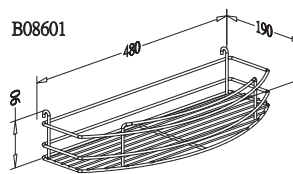

ADJUSTABLE FRAME for Founder Lazy Susan, round trip

Item No.	Body Size (W x D x H) mm	Material & Finish
B68060	Ø780 x 630-760	Steel w/ Silver Epoxy

X(m/m)
B68060 437

BASKET for Rotating Recycle Kit

Item No.	Body Size (W x D x H) mm	Material & Finish
B08601	480 x 190 x 90	Steel w/ Chrome
B08606	350 x 710 x 85	Steel w/ Chrome
Bin - 02	15L	Plastic
B28601	480 x 190 x 90	Stainless Steel
B28606	350 x 710 x 85	Stainless Steel

COMPLETE-OUT CORNER KIT

- * universal for right & left handed hinge or panel door
- * with soft-close function

Item No.	Content	Body Size (W x D x H) mm	Material & Finish (Basket)	For External Door Opening
B04640SC	Frame B64006SC x 1pc	615 x 525 x 595	Steel w/ Silver Coating	450 mm
	Door Basket B04320 x 2pcs	347 x 436 x 85	Steel w/ Chrome	
	Inner Basket B04310 x 2pcs	307 x 416 x 85	Steel w/ Chrome	
B24640SC	Frame B64006SC x 1pc	615 x 525 x 595	Steel w/ Silver Coating	450 mm
	Door Basket B24320 x 2pcs	347 x 436 x 85	Stainless Steel	
	Inner Basket B24310 x 2pcs	307 x 416 x 85	Stainless Steel	

Panel Door

Hinge Door

UNIVERSAL MAGIC CORNER

- * for both right & left handed door
- * with soft-close function

Item No.	Content	Body Size (W x D x H) mm	Material & Finish (Basket)	For External Door Opening
B04840SC	Frame B64008SC x 1pc	864-964 x 520 x 550	Steel w/ Silver Coating	450 mm
	Door Basket B04150 x 2pcs	257 x 436 x 85	Steel w/ Chrome	
	Inner Basket B04160 x 2pcs	395 x 456 x 85	Steel w/ Chrome	
B24840SC	Frame B64008SC x 1 pc	864-964 x 520 x 550	Steel w/ Silver Coating	450 mm
	Door Basket B24150 x 2pcs	257 x 436 x 85	Stainless Steel	
	Inner Basket B24160 x 2pcs	395 x 456 x 85	Stainless Steel	