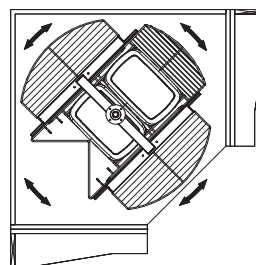

ADJUSTABLE FRAME for Founder Lazy Susan, round trip

Item No.	Body Size (W x D x H) mm	Material & Finish
B68060	Ø780 x 630-760	Steel w/ Silver Epoxy

X(m/m)
B68060 437

BASKET for Rotating Recycle Kit

Item No.	Body Size (W x D x H) mm	Material & Finish
B08601	480 x 190 x 90	Steel w/ Chrome
B08606	350 x 710 x 85	Steel w/ Chrome
Bin - 02	15L	Plastic
B28601	480 x 190 x 90	Stainless Steel
B28606	350 x 710 x 85	Stainless Steel

COMPLETE-OUT CORNER KIT

- * universal for right & left handed hinge or panel door
- * with soft-close function

Item No.	Content	Body Size (W x D x H) mm	Material & Finish (Basket)	For External Door Opening
B04640SC	Frame B64006SC x 1pc	615 x 525 x 595	Steel w/ Silver Coating	450 mm
	Door Basket B04320 x 2pcs	347 x 436 x 85	Steel w/ Chrome	
	Inner Basket B04310 x 2pcs	307 x 416 x 85	Steel w/ Chrome	
B24640SC	Frame B64006SC x 1pc	615 x 525 x 595	Steel w/ Silver Coating	450 mm
	Door Basket B24320 x 2pcs	347 x 436 x 85	Stainless Steel	
	Inner Basket B24310 x 2pcs	307 x 416 x 85	Stainless Steel	

Panel Door

Hinge Door

UNIVERSAL MAGIC CORNER

- * for both right & left handed door
- * with soft-close function

Item No.	Content	Body Size (W x D x H) mm	Material & Finish (Basket)	For External Door Opening
B04840SC	Frame B64008SC x 1pc	864-964 x 520 x 550	Steel w/ Silver Coating	450 mm
	Door Basket B04150 x 2pcs	257 x 436 x 85	Steel w/ Chrome	
	Inner Basket B04160 x 2pcs	395 x 456 x 85	Steel w/ Chrome	
B24840SC	Frame B64008SC x 1 pc	864-964 x 520 x 550	Steel w/ Silver Coating	450 mm
	Door Basket B24150 x 2pcs	257 x 436 x 85	Stainless Steel	
	Inner Basket B24160 x 2pcs	395 x 456 x 85	Stainless Steel	