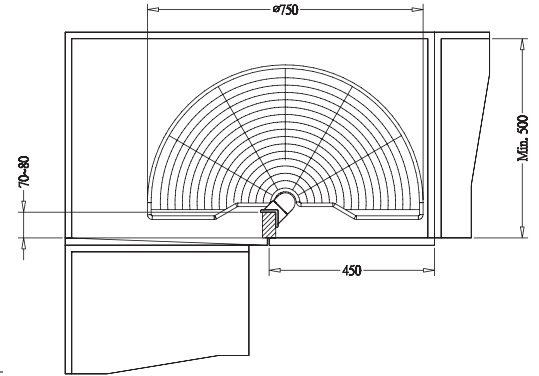

COMPLETE-OUT CORNER KIT

- * universal for right & left handed hinge or panel door
- * with soft-close function

Item No.	Content	Body Size (W x D x H) mm	Material & Finish (Basket)	For External Door Opening
B04640SC	Frame B64006SC x 1pc	615 x 525 x 595	Steel w/ Silver Coating	450 mm
	Door Basket B04320 x 2pcs	347 x 436 x 85	Steel w/ Chrome	
	Inner Basket B04310 x 2pcs	307 x 416 x 85	Steel w/ Chrome	
B24640SC	Frame B64006SC x 1pc	615 x 525 x 595	Steel w/ Silver Coating	450 mm
	Door Basket B24320 x 2pcs	347 x 436 x 85	Stainless Steel	
	Inner Basket B24310 x 2pcs	307 x 416 x 85	Stainless Steel	

Panel Door

Hinge Door

UNIVERSAL MAGIC CORNER

- * for both right & left handed door
- * with soft-close function

Item No.	Content	Body Size (W x D x H) mm	Material & Finish (Basket)	For External Door Opening
B04840SC	Frame B64008SC x 1pc	864-964 x 520 x 550	Steel w/ Silver Coating	450 mm
	Door Basket B04150 x 2pcs	257 x 436 x 85	Steel w/ Chrome	
	Inner Basket B04160 x 2pcs	395 x 456 x 85	Steel w/ Chrome	
B24840SC	Frame B64008SC x 1 pc	864-964 x 520 x 550	Steel w/ Silver Coating	450 mm
	Door Basket B24150 x 2pcs	257 x 436 x 85	Stainless Steel	
	Inner Basket B24160 x 2pcs	395 x 456 x 85	Stainless Steel	

180° SWIVEL BASKET KIT

Item No.	Content	Body Size (Dia.) mm	Material & Finish (Basket)	For External Door Opening
B08090	Pole B08001 x 1pc Basket B08165 x 2pcs	Ø650	Steel w/ Chrome	400mm
B08100	Pole B08001 x 1pc Basket B08175 x 2pcs	Ø750	Steel w/ Chrome	450mm
B08110	Pole B08001 x 1pc Basket B08185 x 2pcs	Ø850	Steel w/ Chrome	500mm
B28090	Pole B08001 x 1pc Basket B28165 x 2pcs	Ø650	Stainless Steel	400mm
B28100	Pole B08001 x 1pc Basket B28175 x 2pcs	Ø750	Stainless Steel	450mm
B28110	Pole B08001 x 1pc Basket B28185 x 2pcs	Ø850	Stainless Steel	500mm