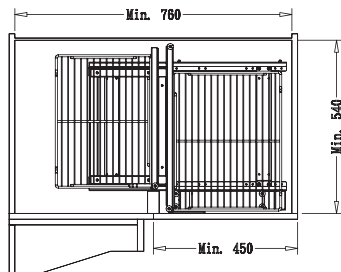

ADJUSTABLE FRAME for Founder Lazy Susan, round trip

Item No.	Body Size (W x D x H) mm	Material & Finish
B68060	Ø780 x 630-760	Steel w/ Silver Epoxy

X(m/m)
B68060 437

BASKET for Rotating Recycle Kit

Item No.	Body Size (W x D x H) mm	Material & Finish
B08601	480 x 190 x 90	Steel w/ Chrome
B08606	350 x 710 x 85	Steel w/ Chrome
Bin - 02	15L	Plastic
B28601	480 x 190 x 90	Stainless Steel
B28606	350 x 710 x 85	Stainless Steel

COMPLETE-OUT CORNER KIT

- * universal for right & left handed hinge or panel door
- * with soft-close function

Item No.	Content	Body Size (W x D x H) mm	Material & Finish (Basket)	For External Door Opening
B04640SC	Frame B64006SC x 1pc	615 x 525 x 595	Steel w/ Silver Coating	450 mm
	Door Basket B04320 x 2pcs	347 x 436 x 85	Steel w/ Chrome	
	Inner Basket B04310 x 2pcs	307 x 416 x 85	Steel w/ Chrome	
B24640SC	Frame B64006SC x 1pc	615 x 525 x 595	Steel w/ Silver Coating	450 mm
	Door Basket B24320 x 2pcs	347 x 436 x 85	Stainless Steel	
	Inner Basket B24310 x 2pcs	307 x 416 x 85	Stainless Steel	

Panel Door

Hinge Door

UNIVERSAL MAGIC CORNER

- * for both right & left handed door
- * with soft-close function

Item No.	Content	Body Size (W x D x H) mm	Material & Finish (Basket)	For External Door Opening
B04840SC	Frame B64008SC x 1pc	864-964 x 520 x 550	Steel w/ Silver Coating	450 mm
	Door Basket B04150 x 2pcs	257 x 436 x 85	Steel w/ Chrome	
	Inner Basket B04160 x 2pcs	395 x 456 x 85	Steel w/ Chrome	
B24840SC	Frame B64008SC x 1 pc	864-964 x 520 x 550	Steel w/ Silver Coating	450 mm
	Door Basket B24150 x 2pcs	257 x 436 x 85	Stainless Steel	
	Inner Basket B24160 x 2pcs	395 x 456 x 85	Stainless Steel	