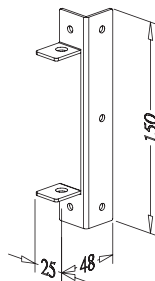

COMPLETE-OUT CORNER KIT

- * universal for right & left handed hinge or panel door
- * with soft-close function

Item No.	Content	Body Size (W x D x H) mm	Material & Finish (Basket)	For External Door Opening
B04640SC	Frame B64006SC x 1pc	615 x 525 x 595	Steel w/ Silver Coating	450 mm
	Door Basket B04320 x 2pcs	347 x 436 x 85	Steel w/ Chrome	
	Inner Basket B04310 x 2pcs	307 x 416 x 85	Steel w/ Chrome	
B24640SC	Frame B64006SC x 1pc	615 x 525 x 595	Steel w/ Silver Coating	450 mm
	Door Basket B24320 x 2pcs	347 x 436 x 85	Stainless Steel	
	Inner Basket B24310 x 2pcs	307 x 416 x 85	Stainless Steel	

Panel Door

Hinge Door

UNIVERSAL MAGIC CORNER

- * for both right & left handed door
- * with soft-close function

Item No.	Content	Body Size (W x D x H) mm	Material & Finish (Basket)	For External Door Opening
B04840SC	Frame B64008SC x 1pc	864-964 x 520 x 550	Steel w/ Silver Coating	450 mm
	Door Basket B04150 x 2pcs	257 x 436 x 85	Steel w/ Chrome	
	Inner Basket B04160 x 2pcs	395 x 456 x 85	Steel w/ Chrome	
B24840SC	Frame B64008SC x 1 pc	864-964 x 520 x 550	Steel w/ Silver Coating	450 mm
	Door Basket B24150 x 2pcs	257 x 436 x 85	Stainless Steel	
	Inner Basket B24160 x 2pcs	395 x 456 x 85	Stainless Steel	

180° SWIVEL BASKET KIT

Item No.	Content	Body Size (Dia.) mm	Material & Finish (Basket)	For External Door Opening
B08090	Pole B08001 x 1pc Basket B08165 x 2pcs	Ø650	Steel w/ Chrome	400mm
B08100	Pole B08001 x 1pc Basket B08175 x 2pcs	Ø750	Steel w/ Chrome	450mm
B08110	Pole B08001 x 1pc Basket B08185 x 2pcs	Ø850	Steel w/ Chrome	500mm
B28090	Pole B08001 x 1pc Basket B28165 x 2pcs	Ø650	Stainless Steel	400mm
B28100	Pole B08001 x 1pc Basket B28175 x 2pcs	Ø750	Stainless Steel	450mm
B28110	Pole B08001 x 1pc Basket B28185 x 2pcs	Ø850	Stainless Steel	500mm