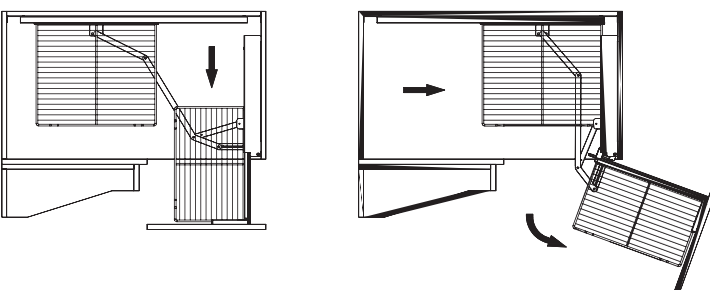

COMPLETE-OUT CORNER KIT

- * universal for right & left handed hinge or panel door
- * with soft-close function

Item No.	Content	Body Size (W x D x H) mm	Material & Finish (Basket)	For External Door Opening
B04640SC	Frame B64006SC x 1pc	615 x 525 x 595	Steel w/ Silver Coating	450 mm
	Door Basket B04320 x 2pcs	347 x 436 x 85	Steel w/ Chrome	
	Inner Basket B04310 x 2pcs	307 x 416 x 85	Steel w/ Chrome	
B24640SC	Frame B64006SC x 1pc	615 x 525 x 595	Steel w/ Silver Coating	450 mm
	Door Basket B24320 x 2pcs	347 x 436 x 85	Stainless Steel	
	Inner Basket B24310 x 2pcs	307 x 416 x 85	Stainless Steel	

Panel Door

Hinge Door

UNIVERSAL MAGIC CORNER

- * for both right & left handed door
- * with soft-close function

Item No.	Content	Body Size (W x D x H) mm	Material & Finish (Basket)	For External Door Opening
B04840SC	Frame B64008SC x 1pc	864-964 x 520 x 550	Steel w/ Silver Coating	450 mm
	Door Basket B04150 x 2pcs	257 x 436 x 85	Steel w/ Chrome	
	Inner Basket B04160 x 2pcs	395 x 456 x 85	Steel w/ Chrome	
B24840SC	Frame B64008SC x 1 pc	864-964 x 520 x 550	Steel w/ Silver Coating	450 mm
	Door Basket B24150 x 2pcs	257 x 436 x 85	Stainless Steel	
	Inner Basket B24160 x 2pcs	395 x 456 x 85	Stainless Steel	

180° SWIVEL BASKET KIT

Item No.	Content	Body Size (Dia.) mm	Material & Finish (Basket)	For External Door Opening
B08090	Pole B08001 x 1pc Basket B08165 x 2pcs	Ø650	Steel w/ Chrome	400mm
B08100	Pole B08001 x 1pc Basket B08175 x 2pcs	Ø750	Steel w/ Chrome	450mm
B08110	Pole B08001 x 1pc Basket B08185 x 2pcs	Ø850	Steel w/ Chrome	500mm
B28090	Pole B08001 x 1pc Basket B28165 x 2pcs	Ø650	Stainless Steel	400mm
B28100	Pole B08001 x 1pc Basket B28175 x 2pcs	Ø750	Stainless Steel	450mm
B28110	Pole B08001 x 1pc Basket B28185 x 2pcs	Ø850	Stainless Steel	500mm