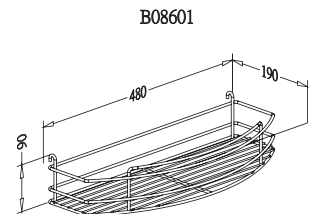

BASKET FRAME for SHORT UNIT

Item No.	Body Size (W x D x H) mm	Material & Finish	For External Cabinet Width
B08030	245 x 461 x 110	Steel w/ Chrome	300mm
B08040	345 x 461 x 110	Steel w/ Chrome	400mm
B08045	395 x 461 x 110	Steel w/ Chrome	450mm
B08050	445 x 461 x 110	Steel w/ Chrome	500mm
B28030	245 x 461 x 110	Stainless Steel	300mm
B28040	345 x 461 x 110	Stainless Steel	400mm

	X(m/m)
B08030	245
B08040	345
B08045	395
B08050	445

"FOUNDER" LAZY SUSAN

- * Loading Capacity: 80kgs
- * Round trip pull out
- * For both Pie cut & Full round open door
- * Patent No. M318962

Item No.	Content	Body Size (Dia x H) mm	Material & Finish (Basket)	For Corner Cabinet Width
B08580	B68058 x 1 set, B08601 x 4 pcs, B08604 x 2 pcs,	Ø720 x 630-760	Steel w/ Chrome	800mm
B08600	B68060 x 1 set, B08601 x 4 pcs, B08605 x 2 pcs,	Ø780 x 630-760	Steel w/ Chrome	900mm
B28580	B68058 x 1 set, B28601 x 4 pcs, B28604 x 2 pcs,	Ø720 x 630-760	Stainless Steel	800mm
B28600	B68060 x 1 set, B28601 x 4 pcs, B28605 x 2 pcs,	Ø780 x 630-760	Stainless Steel	900mm

	A	B	X	Y(m/m)
B08580	760	Ø720	255	310
B08600	860	Ø780	355	450

ADJUSTABLE FRAME for Founder Lazy Susan, round trip

Item No.	Body Size (W x D x H) mm	Material & Finish
B68058	Ø720 x 630-760	Steel w/ Silver Epoxy
B68060	Ø780 x 630-760	Steel w/ Silver Epoxy

	X(m/m)
B68058	337
B68060	437

BASKET for Founder Lazy Susan

Item No.	Body Size (W x D x H) mm	Material & Finish
B08601	480 x 190 x 90	Steel w/ Chrome
B08604	255 x 665 x 100	Steel w/ Chrome
B08605	355 x 710 x 100	Steel w/ Chrome
B28601	480 x 190 x 90	Stainless Steel
B28604	255 x 665 x 100	Stainless Steel
B28605	355 x 710 x 100	Stainless Steel