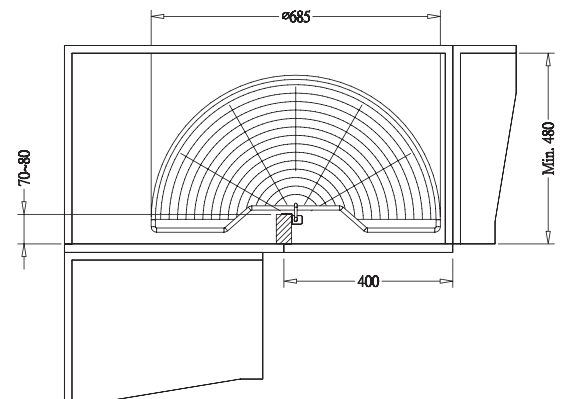

COMPLETE-OUT CORNER KIT

- * universal for right & left handed hinge or panel door
- * with soft-close function

Item No.	Content	Body Size (W x D x H) mm	Material & Finish (Basket)	For External Door Opening
B04640SC	Frame B64006SC x 1pc	615 x 525 x 595	Steel w/ Silver Coating	450 mm
	Door Basket B04320 x 2pcs	347 x 436 x 85	Steel w/ Chrome	
	Inner Basket B04310 x 2pcs	307 x 416 x 85	Steel w/ Chrome	
B24640SC	Frame B64006SC x 1pc	615 x 525 x 595	Steel w/ Silver Coating	450 mm
	Door Basket B24320 x 2pcs	347 x 436 x 85	Stainless Steel	
	Inner Basket B24310 x 2pcs	307 x 416 x 85	Stainless Steel	

Panel Door

Hinge Door

UNIVERSAL MAGIC CORNER

- * for both right & left handed door
- * with soft-close function

Item No.	Content	Body Size (W x D x H) mm	Material & Finish (Basket)	For External Door Opening
B04840SC	Frame B64008SC x 1pc	864-964 x 520 x 550	Steel w/ Silver Coating	450 mm
	Door Basket B04150 x 2pcs	257 x 436 x 85	Steel w/ Chrome	
	Inner Basket B04160 x 2pcs	395 x 456 x 85	Steel w/ Chrome	
B24840SC	Frame B64008SC x 1 pc	864-964 x 520 x 550	Steel w/ Silver Coating	450 mm
	Door Basket B24150 x 2pcs	257 x 436 x 85	Stainless Steel	
	Inner Basket B24160 x 2pcs	395 x 456 x 85	Stainless Steel	

180° SWIVEL BASKET KIT

Item No.	Content	Body Size (Dia.) mm	Material & Finish (Basket)	For External Door Opening
B08090	Pole B08001 x 1pc Basket B08165 x 2pcs	Ø650	Steel w/ Chrome	400mm
B08100	Pole B08001 x 1pc Basket B08175 x 2pcs	Ø750	Steel w/ Chrome	450mm
B08110	Pole B08001 x 1pc Basket B08185 x 2pcs	Ø850	Steel w/ Chrome	500mm
B28090	Pole B08001 x 1pc Basket B28165 x 2pcs	Ø650	Stainless Steel	400mm
B28100	Pole B08001 x 1pc Basket B28175 x 2pcs	Ø750	Stainless Steel	450mm
B28110	Pole B08001 x 1pc Basket B28185 x 2pcs	Ø850	Stainless Steel	500mm