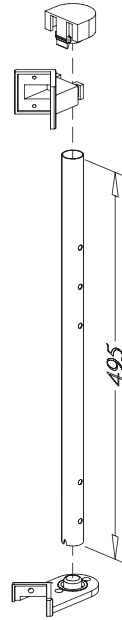

	X(m/m)
B01530SC	250
B01540SC	345
B01545SC	395
B01550SC	445

ADJUSTABLE FRAME for SHORT UNIT

Item No.	Body Size (W x D x H) mm	Material & Finish	For External Cabinet Height
B61015SC	250 x 475 x 638-775	Steel w/ Silver Epoxy	638-775mm

BASKET FRAME for SHORT UNIT

Item No.	Body Size (W x D x H) mm	Material & Finish	For External Cabinet Width
B08030	245 x 461 x 110	Steel w/ Chrome	300mm
B08040	345 x 461 x 110	Steel w/ Chrome	400mm
B08045	395 x 461 x 110	Steel w/ Chrome	450mm
B08050	445 x 461 x 110	Steel w/ Chrome	500mm
B28030	245 x 461 x 110	Stainless Steel	300mm
B28040	345 x 461 x 110	Stainless Steel	400mm

	A	B	X	Y(m/m)
B08580	760	Ø720	255	310
B08600	860	Ø780	355	450

ADJUSTABLE FRAME for Founder Lazy Susan, round trip

Item No.	Body Size (W x D x H) mm	Material & Finish
B68058	Ø720 x 630-760	Steel w/ Silver Epoxy
B68060	Ø780 x 630-760	Steel w/ Silver Epoxy

Panel Door

Hinge Door

UNIVERSAL MAGIC CORNER

- * for both right & left handed door
- * with soft-close function

Item No.	Content	Body Size (W x D x H) mm	Material & Finish (Basket)	For External Door Opening
B04840SC	Frame B64008SC x 1pc	864-964 x 520 x 550	Steel w/ Silver Coating	450 mm
	Door Basket B04150 x 2pcs	257 x 436 x 85	Steel w/ Chrome	
	Inner Basket B04160 x 2pcs	395 x 456 x 85	Steel w/ Chrome	
B24840SC	Frame B64008SC x 1 pc	864-964 x 520 x 550	Steel w/ Silver Coating	450 mm
	Door Basket B24150 x 2pcs	257 x 436 x 85	Stainless Steel	
	Inner Basket B24160 x 2pcs	395 x 456 x 85	Stainless Steel	