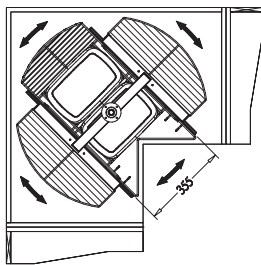

ADJUSTABLE FRAME for Founder Lazy Susan, round trip

Item No.	Body Size (W x D x H) mm	Material & Finish
B68060	Ø780 x 630-760	Steel w/ Silver Epoxy

X(m/m)
B68060 437

BASKET for Rotating Recycle Kit

Item No.	Body Size (W x D x H) mm	Material & Finish
B08601	480 x 190 x 90	Steel w/ Chrome
B08606	350 x 710 x 85	Steel w/ Chrome
Bin - 02	15L	Plastic
B28601	480 x 190 x 90	Stainless Steel
B28606	350 x 710 x 85	Stainless Steel

COMPLETE-OUT CORNER KIT

- * universal for right & left handed hinge or panel door
- * with soft-close function

Item No.	Content	Body Size (W x D x H) mm	Material & Finish (Basket)	For External Door Opening
B04640SC	Frame B64006SC x 1pc	615 x 525 x 595	Steel w/ Silver Coating	450 mm
	Door Basket B04320 x 2pcs	347 x 436 x 85	Steel w/ Chrome	
	Inner Basket B04310 x 2pcs	307 x 416 x 85	Steel w/ Chrome	
B24640SC	Frame B64006SC x 1pc	615 x 525 x 595	Steel w/ Silver Coating	450 mm
	Door Basket B24320 x 2pcs	347 x 436 x 85	Stainless Steel	
	Inner Basket B24310 x 2pcs	307 x 416 x 85	Stainless Steel	

Panel Door

Hinge Door

UNIVERSAL MAGIC CORNER

- * for both right & left handed door
- * with soft-close function

Item No.	Content	Body Size (W x D x H) mm	Material & Finish (Basket)	For External Door Opening
B04840SC	Frame B64008SC x 1pc	864-964 x 520 x 550	Steel w/ Silver Coating	450 mm
	Door Basket B04150 x 2pcs	257 x 436 x 85	Steel w/ Chrome	
	Inner Basket B04160 x 2pcs	395 x 456 x 85	Steel w/ Chrome	
B24840SC	Frame B64008SC x 1 pc	864-964 x 520 x 550	Steel w/ Silver Coating	450 mm
	Door Basket B24150 x 2pcs	257 x 436 x 85	Stainless Steel	
	Inner Basket B24160 x 2pcs	395 x 456 x 85	Stainless Steel	