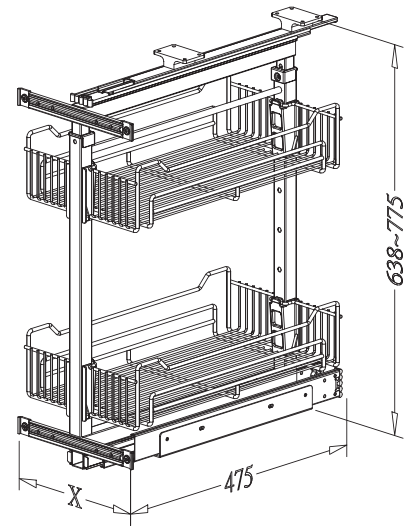

SHORT UNIT, 638-775mm

* Loading Capacity: 50kgs

* With Soft-close function

Item No.	Content	Body Size (W x D x H) mm	Material & Finish (Basket)	For External Cabinet Width
B01530SC	B61015SC x 1set, B08030 x 2pcs	250 x 475 x 638-775	Steel w/ Chrome	300mm
B01540SC	B61015SC x 1set, B08040 x 2pcs	345 x 475 x 638-775	Steel w/ Chrome	400mm
B01545SC	B61015SC x 1set, B08045 x 2pcs	395 x 475 x 638-775	Steel w/ Chrome	450mm
B01550SC	B61015SC x 1set, B08050 x 2pcs	445 x 475 x 638-775	Steel w/ Chrome	500mm
B21530SC	B61015SC x 1set, B28030 x 2pcs	250 x 475 x 638-775	Stainless Steel	300mm
B21540SC	B61015SC x 1set, B28040 x 2pcs	345 x 475 x 638-775	Stainless Steel	400mm

	X(m/m)
B01530SC	250
B01540SC	345
B01545SC	395
B01550SC	445

ADJUSTABLE FRAME for SHORT UNIT

Item No.	Body Size (W x D x H) mm	Material & Finish	For External Cabinet Height
B61015SC	250 x 475 x 638-775	Steel w/ Silver Epoxy	638-775mm

BASKET FRAME for SHORT UNIT

Item No.	Body Size (W x D x H) mm	Material & Finish	For External Cabinet Width
B08030	245 x 461 x 110	Steel w/ Chrome	300mm
B08040	345 x 461 x 110	Steel w/ Chrome	400mm
B08045	395 x 461 x 110	Steel w/ Chrome	450mm
B08050	445 x 461 x 110	Steel w/ Chrome	500mm
B28030	245 x 461 x 110	Stainless Steel	300mm
B28040	345 x 461 x 110	Stainless Steel	400mm

	A	B	X	Y(m/m)
B08580	760	Ø720	255	310
B08600	860	Ø780	355	450

ADJUSTABLE FRAME for Founder Lazy Susan, round trip

Item No.	Body Size (W x D x H) mm	Material & Finish
B68058	Ø720 x 630-760	Steel w/ Silver Epoxy
B68060	Ø780 x 630-760	Steel w/ Silver Epoxy