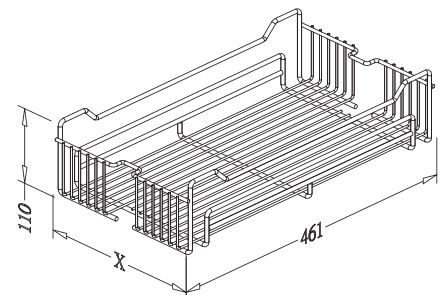

SHORT UNIT, 638-775mm

* Loading Capacity: 50kgs

* With Soft-close function

Item No.	Content	Body Size (W x D x H) mm	Material & Finish (Basket)	For External Cabinet Width
B01530SC	B61015SC x 1set, B08030 x 2pcs	250 x 475 x 638-775	Steel w/ Chrome	300mm
B01540SC	B61015SC x 1set, B08040 x 2pcs	345 x 475 x 638-775	Steel w/ Chrome	400mm
B01545SC	B61015SC x 1set, B08045 x 2pcs	395 x 475 x 638-775	Steel w/ Chrome	450mm
B01550SC	B61015SC x 1set, B08050 x 2pcs	445 x 475 x 638-775	Steel w/ Chrome	500mm
B21530SC	B61015SC x 1set, B28030 x 2pcs	250 x 475 x 638-775	Stainless Steel	300mm
B21540SC	B61015SC x 1set, B28040 x 2pcs	345 x 475 x 638-775	Stainless Steel	400mm

	X(m/m)
B01530SC	250
B01540SC	345
B01545SC	395
B01550SC	445

ADJUSTABLE FRAME for SHORT UNIT

Item No.	Body Size (W x D x H) mm	Material & Finish	For External Cabinet Height
B61015SC	250 x 475 x 638-775	Steel w/ Silver Epoxy	638-775mm

BASKET FRAME for SHORT UNIT

Item No.	Body Size (W x D x H) mm	Material & Finish	For External Cabinet Width
B08030	245 x 461 x 110	Steel w/ Chrome	300mm
B08040	345 x 461 x 110	Steel w/ Chrome	400mm
B08045	395 x 461 x 110	Steel w/ Chrome	450mm
B08050	445 x 461 x 110	Steel w/ Chrome	500mm
B28030	245 x 461 x 110	Stainless Steel	300mm
B28040	345 x 461 x 110	Stainless Steel	400mm

360° FULL-ROUND SWIVEL BASKET KIT

** height 635 - 800mm

Item No.	Content (Pole, Basket)	Body Size (Dia.) mm	Material & Finish (Basket)	For Corner Cabinet Width
B08400	B08002 x 1pc, B08475 x 2pcs	Ø750mm	Steel w/ Chrome	900mm