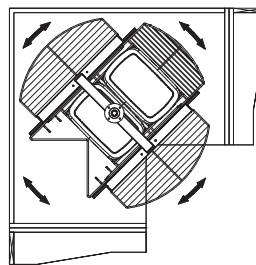

ADJUSTABLE FRAME for Founder Lazy Susan, round trip

Item No.	Body Size (W x D x H) mm	Material & Finish
B68060	Ø780 x 630-760	Steel w/ Silver Epoxy

X(m/m)
B68060 437

BASKET for Rotating Recycle Kit

Item No.	Body Size (W x D x H) mm	Material & Finish
B08601	480 x 190 x 90	Steel w/ Chrome
B08606	350 x 710 x 85	Steel w/ Chrome
Bin - 02	15L	Plastic
B28601	480 x 190 x 90	Stainless Steel
B28606	350 x 710 x 85	Stainless Steel

COMPLETE-OUT CORNER KIT

- * universal for right & left handed hinge or panel door
- * with soft-close function

Item No.	Content	Body Size (W x D x H) mm	Material & Finish (Basket)	For External Door Opening
B04640SC	Frame B64006SC x 1pc	615 x 525 x 595	Steel w/ Silver Coating	450 mm
	Door Basket B04320 x 2pcs	347 x 436 x 85	Steel w/ Chrome	
	Inner Basket B04310 x 2pcs	307 x 416 x 85	Steel w/ Chrome	
B24640SC	Frame B64006SC x 1pc	615 x 525 x 595	Steel w/ Silver Coating	450 mm
	Door Basket B24320 x 2pcs	347 x 436 x 85	Stainless Steel	
	Inner Basket B24310 x 2pcs	307 x 416 x 85	Stainless Steel	

Panel Door

Hinge Door

UNIVERSAL MAGIC CORNER

- * for both right & left handed door
- * with soft-close function

Item No.	Content	Body Size (W x D x H) mm	Material & Finish (Basket)	For External Door Opening
B04840SC	Frame B64008SC x 1pc	864-964 x 520 x 550	Steel w/ Silver Coating	450 mm
	Door Basket B04150 x 2pcs	257 x 436 x 85	Steel w/ Chrome	
	Inner Basket B04160 x 2pcs	395 x 456 x 85	Steel w/ Chrome	
B24840SC	Frame B64008SC x 1 pc	864-964 x 520 x 550	Steel w/ Silver Coating	450 mm
	Door Basket B24150 x 2pcs	257 x 436 x 85	Stainless Steel	
	Inner Basket B24160 x 2pcs	395 x 456 x 85	Stainless Steel	