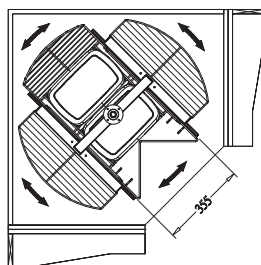

ADJUSTABLE FRAME for Founder Lazy Susan, round trip

Item No.	Body Size (W x D x H) mm	Material & Finish
B68060	Ø780 x 630-760	Steel w/ Silver Epoxy

X(m/m)
B68060 437

BASKET for Rotating Recycle Kit

Item No.	Body Size (W x D x H) mm	Material & Finish
B08601	480 x 190 x 90	Steel w/ Chrome
B08606	350 x 710 x 85	Steel w/ Chrome
Bin - 02	15L	Plastic
B28601	480 x 190 x 90	Stainless Steel
B28606	350 x 710 x 85	Stainless Steel

COMPLETE-OUT CORNER KIT

- * universal for right & left handed hinge or panel door
- * with soft-close function

Item No.	Content	Body Size (W x D x H) mm	Material & Finish (Basket)	For External Door Opening
B04640SC	Frame B64006SC x 1pc	615 x 525 x 595	Steel w/ Silver Coating	450 mm
	Door Basket B04320 x 2pcs	347 x 436 x 85	Steel w/ Chrome	
	Inner Basket B04310 x 2pcs	307 x 416 x 85	Steel w/ Chrome	
B24640SC	Frame B64006SC x 1pc	615 x 525 x 595	Steel w/ Silver Coating	450 mm
	Door Basket B24320 x 2pcs	347 x 436 x 85	Stainless Steel	
	Inner Basket B24310 x 2pcs	307 x 416 x 85	Stainless Steel	

Panel Door

Hinge Door

UNIVERSAL MAGIC CORNER

- * for both right & left handed door
- * with soft-close function

Item No.	Content	Body Size (W x D x H) mm	Material & Finish (Basket)	For External Door Opening
B04840SC	Frame B64008SC x 1pc	864-964 x 520 x 550	Steel w/ Silver Coating	450 mm
	Door Basket B04150 x 2pcs	257 x 436 x 85	Steel w/ Chrome	
	Inner Basket B04160 x 2pcs	395 x 456 x 85	Steel w/ Chrome	
B24840SC	Frame B64008SC x 1 pc	864-964 x 520 x 550	Steel w/ Silver Coating	450 mm
	Door Basket B24150 x 2pcs	257 x 436 x 85	Stainless Steel	
	Inner Basket B24160 x 2pcs	395 x 456 x 85	Stainless Steel	