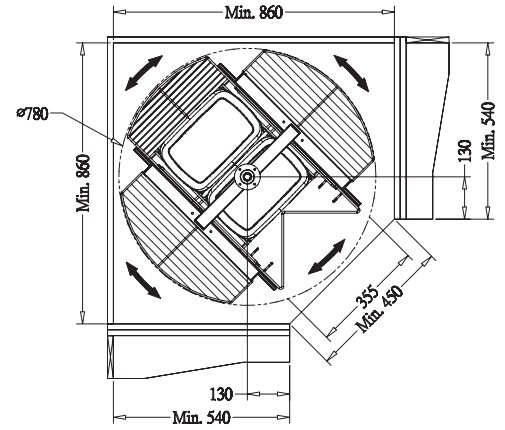

BASKET FRAME for SHORT UNIT

Item No.	Body Size (W x D x H) mm	Material & Finish	For External Cabinet Width
B08030	245 x 461 x 110	Steel w/ Chrome	300mm
B08040	345 x 461 x 110	Steel w/ Chrome	400mm
B08045	395 x 461 x 110	Steel w/ Chrome	450mm
B08050	445 x 461 x 110	Steel w/ Chrome	500mm
B28030	245 x 461 x 110	Stainless Steel	300mm
B28040	345 x 461 x 110	Stainless Steel	400mm

	X(m/m)
B08030	245
B08040	345
B08045	395
B08050	445

"FOUNDER" LAZY SUSAN

- * Loading Capacity: 80kgs
- * Round trip pull out
- * For both Pie cut & Full round open door
- * Patent No. M318962

Item No.	Content	Body Size (Dia x H) mm	Material & Finish (Basket)	For Corner Cabinet Width
B08580	B68058 x 1 set, B08601 x 4 pcs, B08604 x 2 pcs,	Ø720 x 630-760	Steel w/ Chrome	800mm
B08600	B68060 x 1 set, B08601 x 4 pcs, B08605 x 2 pcs,	Ø780 x 630-760	Steel w/ Chrome	900mm
B28580	B68058 x 1 set, B28601 x 4 pcs, B28604 x 2 pcs,	Ø720 x 630-760	Stainless Steel	800mm
B28600	B68060 x 1 set, B28601 x 4 pcs, B28605 x 2 pcs,	Ø780 x 630-760	Stainless Steel	900mm

	A	B	X	Y(m/m)
B08580	760	Ø720	255	310
B08600	860	Ø780	355	450

ADJUSTABLE FRAME for Founder Lazy Susan, round trip

Item No.	Body Size (W x D x H) mm	Material & Finish
B68058	Ø720 x 630-760	Steel w/ Silver Epoxy
B68060	Ø780 x 630-760	Steel w/ Silver Epoxy

	X(m/m)
B68058	337
B68060	437

BASKET for Founder Lazy Susan

Item No.	Body Size (W x D x H) mm	Material & Finish
B08601	480 x 190 x 90	Steel w/ Chrome
B08604	255 x 665 x 100	Steel w/ Chrome
B08605	355 x 710 x 100	Steel w/ Chrome
B28601	480 x 190 x 90	Stainless Steel
B28604	255 x 665 x 100	Stainless Steel
B28605	355 x 710 x 100	Stainless Steel