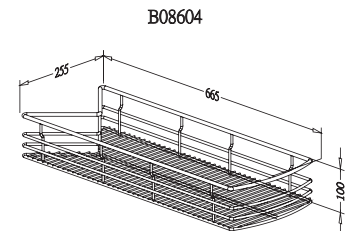

BASKET FRAME for SHORT UNIT

Item No.	Body Size (W x D x H) mm	Material & Finish	For External Cabinet Width
B08030	245 x 461 x 110	Steel w/ Chrome	300mm
B08040	345 x 461 x 110	Steel w/ Chrome	400mm
B08045	395 x 461 x 110	Steel w/ Chrome	450mm
B08050	445 x 461 x 110	Steel w/ Chrome	500mm
B28030	245 x 461 x 110	Stainless Steel	300mm
B28040	345 x 461 x 110	Stainless Steel	400mm

	X(m/m)
B08030	245
B08040	345
B08045	395
B08050	445

"FOUNDER" LAZY SUSAN

- * Loading Capacity: 80kgs
- * Round trip pull out
- * For both Pie cut & Full round open door
- * Patent No. M318962

Item No.	Content	Body Size (Dia x H) mm	Material & Finish (Basket)	For Corner Cabinet Width
B08580	B68058 x 1 set, B08601 x 4 pcs, B08604 x 2 pcs,	Ø720 x 630-760	Steel w/ Chrome	800mm
B08600	B68060 x 1 set, B08601 x 4 pcs, B08605 x 2 pcs,	Ø780 x 630-760	Steel w/ Chrome	900mm
B28580	B68058 x 1 set, B28601 x 4 pcs, B28604 x 2 pcs,	Ø720 x 630-760	Stainless Steel	800mm
B28600	B68060 x 1 set, B28601 x 4 pcs, B28605 x 2 pcs,	Ø780 x 630-760	Stainless Steel	900mm

	A	B	X	Y(m/m)
B08580	760	Ø720	255	310
B08600	860	Ø780	355	450

ADJUSTABLE FRAME for Founder Lazy Susan, round trip

Item No.	Body Size (W x D x H) mm	Material & Finish
B68058	Ø720 x 630-760	Steel w/ Silver Epoxy
B68060	Ø780 x 630-760	Steel w/ Silver Epoxy

	X(m/m)
B68058	337
B68060	437

BASKET for Founder Lazy Susan

Item No.	Body Size (W x D x H) mm	Material & Finish
B08601	480 x 190 x 90	Steel w/ Chrome
B08604	255 x 665 x 100	Steel w/ Chrome
B08605	355 x 710 x 100	Steel w/ Chrome
B28601	480 x 190 x 90	Stainless Steel
B28604	255 x 665 x 100	Stainless Steel
B28605	355 x 710 x 100	Stainless Steel