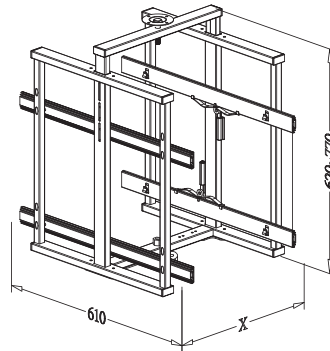

BASKET FRAME for SHORT UNIT

Item No.	Body Size (W x D x H) mm	Material & Finish	For External Cabinet Width
B08030	245 x 461 x 110	Steel w/ Chrome	300mm
B08040	345 x 461 x 110	Steel w/ Chrome	400mm
B08045	395 x 461 x 110	Steel w/ Chrome	450mm
B08050	445 x 461 x 110	Steel w/ Chrome	500mm
B28030	245 x 461 x 110	Stainless Steel	300mm
B28040	345 x 461 x 110	Stainless Steel	400mm

	X(m/m)
B08030	245
B08040	345
B08045	395
B08050	445

"FOUNDER" LAZY SUSAN

- * Loading Capacity: 80kgs
- * Round trip pull out
- * For both Pie cut & Full round open door
- * Patent No. M318962

Item No.	Content	Body Size (Dia x H) mm	Material & Finish (Basket)	For Corner Cabinet Width
B08580	B68058 x 1 set, B08601 x 4 pcs, B08604 x 2 pcs,	Ø720 x 630-760	Steel w/ Chrome	800mm
B08600	B68060 x 1 set, B08601 x 4 pcs, B08605 x 2 pcs,	Ø780 x 630-760	Steel w/ Chrome	900mm
B28580	B68058 x 1 set, B28601 x 4 pcs, B28604 x 2 pcs,	Ø720 x 630-760	Stainless Steel	800mm
B28600	B68060 x 1 set, B28601 x 4 pcs, B28605 x 2 pcs,	Ø780 x 630-760	Stainless Steel	900mm

	A	B	X	Y(m/m)
B08580	760	Ø720	255	310
B08600	860	Ø780	355	450

ADJUSTABLE FRAME for Founder Lazy Susan, round trip

Item No.	Body Size (W x D x H) mm	Material & Finish
B68058	Ø720 x 630-760	Steel w/ Silver Epoxy
B68060	Ø780 x 630-760	Steel w/ Silver Epoxy

	X(m/m)
B68058	337
B68060	437

BASKET for Founder Lazy Susan

Item No.	Body Size (W x D x H) mm	Material & Finish
B08601	480 x 190 x 90	Steel w/ Chrome
B08604	255 x 665 x 100	Steel w/ Chrome
B08605	355 x 710 x 100	Steel w/ Chrome
B28601	480 x 190 x 90	Stainless Steel
B28604	255 x 665 x 100	Stainless Steel
B28605	355 x 710 x 100	Stainless Steel