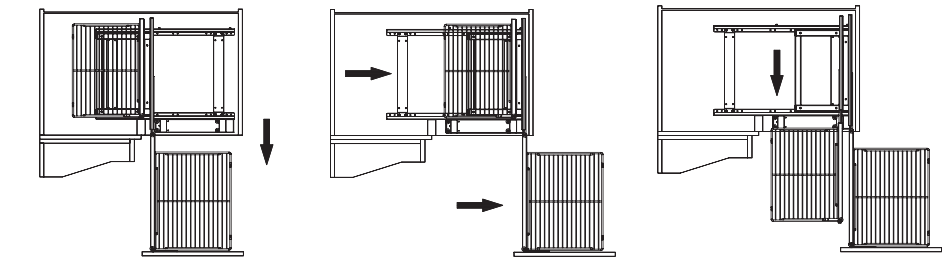

ADJUSTABLE FRAME for Founder Lazy Susan, round trip

Item No.	Body Size (W x D x H) mm	Material & Finish
B68060	Ø780 x 630-760	Steel w/ Silver Epoxy

X(m/m)
B68060 437

BASKET for Rotating Recycle Kit

Item No.	Body Size (W x D x H) mm	Material & Finish
B08601	480 x 190 x 90	Steel w/ Chrome
B08606	350 x 710 x 85	Steel w/ Chrome
Bin - 02	15L	Plastic
B28601	480 x 190 x 90	Stainless Steel
B28606	350 x 710 x 85	Stainless Steel

COMPLETE-OUT CORNER KIT

- * universal for right & left handed hinge or panel door
- * with soft-close function

Item No.	Content	Body Size (W x D x H) mm	Material & Finish (Basket)	For External Door Opening
B04640SC	Frame B64006SC x 1pc	615 x 525 x 595	Steel w/ Silver Coating	450 mm
	Door Basket B04320 x 2pcs	347 x 436 x 85	Steel w/ Chrome	
	Inner Basket B04310 x 2pcs	307 x 416 x 85	Steel w/ Chrome	
B24640SC	Frame B64006SC x 1pc	615 x 525 x 595	Steel w/ Silver Coating	450 mm
	Door Basket B24320 x 2pcs	347 x 436 x 85	Stainless Steel	
	Inner Basket B24310 x 2pcs	307 x 416 x 85	Stainless Steel	

Panel Door

Hinge Door

UNIVERSAL MAGIC CORNER

- * for both right & left handed door
- * with soft-close function

Item No.	Content	Body Size (W x D x H) mm	Material & Finish (Basket)	For External Door Opening
B04840SC	Frame B64008SC x 1pc	864-964 x 520 x 550	Steel w/ Silver Coating	450 mm
	Door Basket B04150 x 2pcs	257 x 436 x 85	Steel w/ Chrome	
	Inner Basket B04160 x 2pcs	395 x 456 x 85	Steel w/ Chrome	
B24840SC	Frame B64008SC x 1 pc	864-964 x 520 x 550	Steel w/ Silver Coating	450 mm
	Door Basket B24150 x 2pcs	257 x 436 x 85	Stainless Steel	
	Inner Basket B24160 x 2pcs	395 x 456 x 85	Stainless Steel	