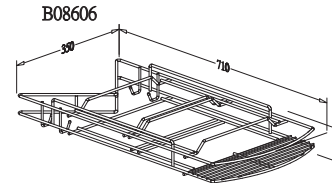

ADJUSTABLE FRAME for Founder Lazy Susan, round trip

Item No.	Body Size (W x D x H) mm	Material & Finish
B68060	Ø780 x 630-760	Steel w/ Silver Epoxy

X(m/m)
B68060 437

BASKET for Rotating Recycle Kit

Item No.	Body Size (W x D x H) mm	Material & Finish
B08601	480 x 190 x 90	Steel w/ Chrome
B08606	350 x 710 x 85	Steel w/ Chrome
Bin - 02	15L	Plastic
B28601	480 x 190 x 90	Stainless Steel
B28606	350 x 710 x 85	Stainless Steel

COMPLETE-OUT CORNER KIT

- * universal for right & left handed hinge or panel door
- * with soft-close function

Item No.	Content	Body Size (W x D x H) mm	Material & Finish (Basket)	For External Door Opening
B04640SC	Frame B64006SC x 1pc	615 x 525 x 595	Steel w/ Silver Coating	450 mm
	Door Basket B04320 x 2pcs	347 x 436 x 85	Steel w/ Chrome	
	Inner Basket B04310 x 2pcs	307 x 416 x 85	Steel w/ Chrome	
B24640SC	Frame B64006SC x 1pc	615 x 525 x 595	Steel w/ Silver Coating	450 mm
	Door Basket B24320 x 2pcs	347 x 436 x 85	Stainless Steel	
	Inner Basket B24310 x 2pcs	307 x 416 x 85	Stainless Steel	

Panel Door

Hinge Door

UNIVERSAL MAGIC CORNER

- * for both right & left handed door
- * with soft-close function

Item No.	Content	Body Size (W x D x H) mm	Material & Finish (Basket)	For External Door Opening
B04840SC	Frame B64008SC x 1pc	864-964 x 520 x 550	Steel w/ Silver Coating	450 mm
	Door Basket B04150 x 2pcs	257 x 436 x 85	Steel w/ Chrome	
	Inner Basket B04160 x 2pcs	395 x 456 x 85	Steel w/ Chrome	
B24840SC	Frame B64008SC x 1 pc	864-964 x 520 x 550	Steel w/ Silver Coating	450 mm
	Door Basket B24150 x 2pcs	257 x 436 x 85	Stainless Steel	
	Inner Basket B24160 x 2pcs	395 x 456 x 85	Stainless Steel	