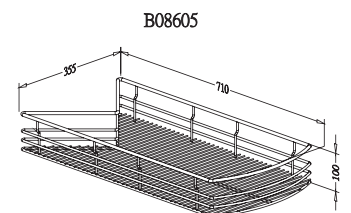

	X(m/m)
B08030	245
B08040	345
B08045	395
B08050	445

"FOUNDER" LAZY SUSAN

- * Loading Capacity: 80kgs
- * Round trip pull out
- * For both Pie cut & Full round open door
- * Patent No. M318962

Item No.	Content	Body Size (Dia x H) mm	Material & Finish (Basket)	For Corner Cabinet Width
B08580	B68058 x 1 set, B08601 x 4 pcs, B08604 x 2 pcs,	Ø720 x 630-760	Steel w/ Chrome	800mm
B08600	B68060 x 1 set, B08601 x 4 pcs, B08605 x 2 pcs,	Ø780 x 630-760	Steel w/ Chrome	900mm
B28580	B68058 x 1 set, B28601 x 4 pcs, B28604 x 2 pcs,	Ø720 x 630-760	Stainless Steel	800mm
B28600	B68060 x 1 set, B28601 x 4 pcs, B28605 x 2 pcs,	Ø780 x 630-760	Stainless Steel	900mm

	A	B	X	Y(m/m)
B08580	760	Ø720	255	310
B08600	860	Ø780	355	450

ADJUSTABLE FRAME for Founder Lazy Susan, round trip

Item No.	Body Size (W x D x H) mm	Material & Finish
B68058	Ø720 x 630-760	Steel w/ Silver Epoxy
B68060	Ø780 x 630-760	Steel w/ Silver Epoxy

	X(m/m)
B68058	337
B68060	437

BASKET for Founder Lazy Susan

Item No.	Body Size (W x D x H) mm	Material & Finish
B08601	480 x 190 x 90	Steel w/ Chrome
B08604	255 x 665 x 100	Steel w/ Chrome
B08605	355 x 710 x 100	Steel w/ Chrome
B28601	480 x 190 x 90	Stainless Steel
B28604	255 x 665 x 100	Stainless Steel
B28605	355 x 710 x 100	Stainless Steel

ROTATING RECYCLE KIT, pull out

- * Loading Capacity: 80kgs
- * Round trip pull out
- * For both Pie cut & Full round open door
- * Patent No. M318962

Item No.	Content	Body Size (W x D x H) mm	Material & Finish (Basket)	For External Cabinet Width
B08690	B68060 x 1set, B08601 x 4pcs, Bin-02 x 2pcs, B08606 x 1 pc	Ø780 x 630-760	Steel w/ Chrome	900mm
B28690	B68060 x 1set, B28601 x 4pcs, Bin-02 x 2pcs, B28606 x 1 pc	Ø780 x 630-760	Stainless Steel	900mm