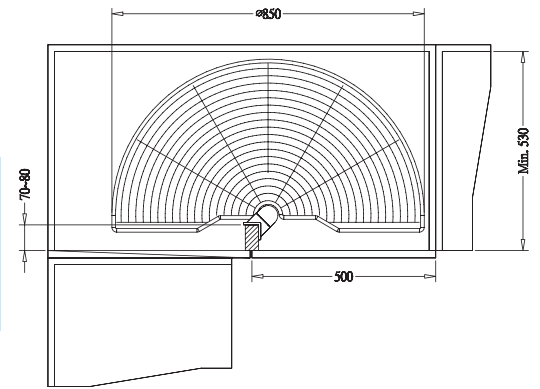

COMPLETE-OUT CORNER KIT

- * universal for right & left handed hinge or panel door
- * with soft-close function

Item No.	Content	Body Size (W x D x H) mm	Material & Finish (Basket)	For External Door Opening
B04640SC	Frame B64006SC x 1pc	615 x 525 x 595	Steel w/ Silver Coating	450 mm
	Door Basket B04320 x 2pcs	347 x 436 x 85	Steel w/ Chrome	
	Inner Basket B04310 x 2pcs	307 x 416 x 85	Steel w/ Chrome	
B24640SC	Frame B64006SC x 1pc	615 x 525 x 595	Steel w/ Silver Coating	450 mm
	Door Basket B24320 x 2pcs	347 x 436 x 85	Stainless Steel	
	Inner Basket B24310 x 2pcs	307 x 416 x 85	Stainless Steel	

Panel Door

Hinge Door

UNIVERSAL MAGIC CORNER

- * for both right & left handed door
- * with soft-close function

Item No.	Content	Body Size (W x D x H) mm	Material & Finish (Basket)	For External Door Opening
B04840SC	Frame B64008SC x 1pc	864-964 x 520 x 550	Steel w/ Silver Coating	450 mm
	Door Basket B04150 x 2pcs	257 x 436 x 85	Steel w/ Chrome	
	Inner Basket B04160 x 2pcs	395 x 456 x 85	Steel w/ Chrome	
B24840SC	Frame B64008SC x 1 pc	864-964 x 520 x 550	Steel w/ Silver Coating	450 mm
	Door Basket B24150 x 2pcs	257 x 436 x 85	Stainless Steel	
	Inner Basket B24160 x 2pcs	395 x 456 x 85	Stainless Steel	

180° SWIVEL BASKET KIT

Item No.	Content	Body Size (Dia.) mm	Material & Finish (Basket)	For External Door Opening
B08090	Pole B08001 x 1pc Basket B08165 x 2pcs	Ø650	Steel w/ Chrome	400mm
B08100	Pole B08001 x 1pc Basket B08175 x 2pcs	Ø750	Steel w/ Chrome	450mm
B08110	Pole B08001 x 1pc Basket B08185 x 2pcs	Ø850	Steel w/ Chrome	500mm
B28090	Pole B08001 x 1pc Basket B28165 x 2pcs	Ø650	Stainless Steel	400mm
B28100	Pole B08001 x 1pc Basket B28175 x 2pcs	Ø750	Stainless Steel	450mm
B28110	Pole B08001 x 1pc Basket B28185 x 2pcs	Ø850	Stainless Steel	500mm