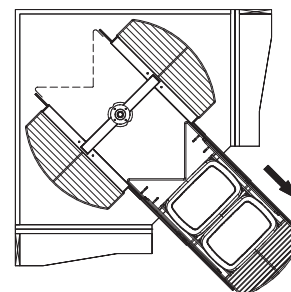

ADJUSTABLE FRAME for Founder Lazy Susan, round trip

Item No.	Body Size (W x D x H) mm	Material & Finish
B68060	Ø780 x 630-760	Steel w/ Silver Epoxy

X(m/m)
B68060 437

BASKET for Rotating Recycle Kit

Item No.	Body Size (W x D x H) mm	Material & Finish
B08601	480 x 190 x 90	Steel w/ Chrome
B08606	350 x 710 x 85	Steel w/ Chrome
Bin - 02	15L	Plastic
B28601	480 x 190 x 90	Stainless Steel
B28606	350 x 710 x 85	Stainless Steel

COMPLETE-OUT CORNER KIT

- * universal for right & left handed hinge or panel door
- * with soft-close function

Item No.	Content	Body Size (W x D x H) mm	Material & Finish (Basket)	For External Door Opening
B04640SC	Frame B64006SC x 1pc	615 x 525 x 595	Steel w/ Silver Coating	450 mm
	Door Basket B04320 x 2pcs	347 x 436 x 85	Steel w/ Chrome	
	Inner Basket B04310 x 2pcs	307 x 416 x 85	Steel w/ Chrome	
B24640SC	Frame B64006SC x 1pc	615 x 525 x 595	Steel w/ Silver Coating	450 mm
	Door Basket B24320 x 2pcs	347 x 436 x 85	Stainless Steel	
	Inner Basket B24310 x 2pcs	307 x 416 x 85	Stainless Steel	

Panel Door

Hinge Door

UNIVERSAL MAGIC CORNER

- * for both right & left handed door
- * with soft-close function

Item No.	Content	Body Size (W x D x H) mm	Material & Finish (Basket)	For External Door Opening
B04840SC	Frame B64008SC x 1pc	864-964 x 520 x 550	Steel w/ Silver Coating	450 mm
	Door Basket B04150 x 2pcs	257 x 436 x 85	Steel w/ Chrome	
	Inner Basket B04160 x 2pcs	395 x 456 x 85	Steel w/ Chrome	
B24840SC	Frame B64008SC x 1 pc	864-964 x 520 x 550	Steel w/ Silver Coating	450 mm
	Door Basket B24150 x 2pcs	257 x 436 x 85	Stainless Steel	
	Inner Basket B24160 x 2pcs	395 x 456 x 85	Stainless Steel	