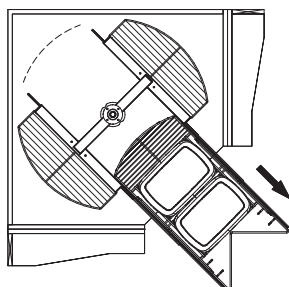

ADJUSTABLE FRAME for Founder Lazy Susan, round trip

Item No.	Body Size (W x D x H) mm	Material & Finish
B68060	Ø780 x 630-760	Steel w/ Silver Epoxy

X(m/m)
B68060 437

BASKET for Rotating Recycle Kit

Item No.	Body Size (W x D x H) mm	Material & Finish
B08601	480 x 190 x 90	Steel w/ Chrome
B08606	350 x 710 x 85	Steel w/ Chrome
Bin - 02	15L	Plastic
B28601	480 x 190 x 90	Stainless Steel
B28606	350 x 710 x 85	Stainless Steel

COMPLETE-OUT CORNER KIT

- * universal for right & left handed hinge or panel door
- * with soft-close function

Item No.	Content	Body Size (W x D x H) mm	Material & Finish (Basket)	For External Door Opening
B04640SC	Frame B64006SC x 1pc	615 x 525 x 595	Steel w/ Silver Coating	450 mm
	Door Basket B04320 x 2pcs	347 x 436 x 85	Steel w/ Chrome	
	Inner Basket B04310 x 2pcs	307 x 416 x 85	Steel w/ Chrome	
B24640SC	Frame B64006SC x 1pc	615 x 525 x 595	Steel w/ Silver Coating	450 mm
	Door Basket B24320 x 2pcs	347 x 436 x 85	Stainless Steel	
	Inner Basket B24310 x 2pcs	307 x 416 x 85	Stainless Steel	

Panel Door

Hinge Door

UNIVERSAL MAGIC CORNER

- * for both right & left handed door
- * with soft-close function

Item No.	Content	Body Size (W x D x H) mm	Material & Finish (Basket)	For External Door Opening
B04840SC	Frame B64008SC x 1pc	864-964 x 520 x 550	Steel w/ Silver Coating	450 mm
	Door Basket B04150 x 2pcs	257 x 436 x 85	Steel w/ Chrome	
	Inner Basket B04160 x 2pcs	395 x 456 x 85	Steel w/ Chrome	
B24840SC	Frame B64008SC x 1 pc	864-964 x 520 x 550	Steel w/ Silver Coating	450 mm
	Door Basket B24150 x 2pcs	257 x 436 x 85	Stainless Steel	
	Inner Basket B24160 x 2pcs	395 x 456 x 85	Stainless Steel	