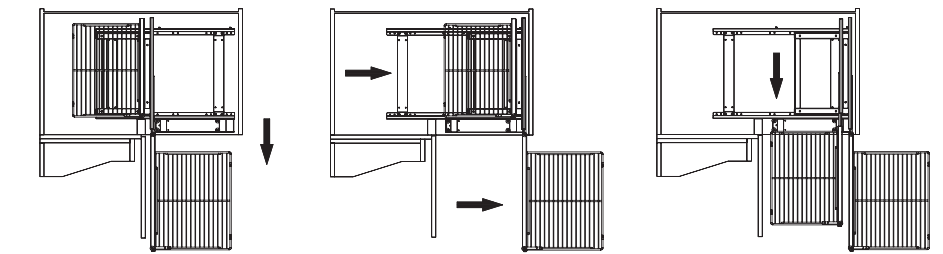

ADJUSTABLE FRAME for Founder Lazy Susan, round trip

Item No.	Body Size (W x D x H) mm	Material & Finish
B68060	Ø780 x 630-760	Steel w/ Silver Epoxy

X(m/m)
B68060 437

BASKET for Rotating Recycle Kit

Item No.	Body Size (W x D x H) mm	Material & Finish
B08601	480 x 190 x 90	Steel w/ Chrome
B08606	350 x 710 x 85	Steel w/ Chrome
Bin - 02	15L	Plastic
B28601	480 x 190 x 90	Stainless Steel
B28606	350 x 710 x 85	Stainless Steel

COMPLETE-OUT CORNER KIT

- * universal for right & left handed hinge or panel door
- * with soft-close function

Item No.	Content	Body Size (W x D x H) mm	Material & Finish (Basket)	For External Door Opening
B04640SC	Frame B64006SC x 1pc	615 x 525 x 595	Steel w/ Silver Coating	450 mm
	Door Basket B04320 x 2pcs	347 x 436 x 85	Steel w/ Chrome	
	Inner Basket B04310 x 2pcs	307 x 416 x 85	Steel w/ Chrome	
B24640SC	Frame B64006SC x 1pc	615 x 525 x 595	Steel w/ Silver Coating	450 mm
	Door Basket B24320 x 2pcs	347 x 436 x 85	Stainless Steel	
	Inner Basket B24310 x 2pcs	307 x 416 x 85	Stainless Steel	

Panel Door

Hinge Door

UNIVERSAL MAGIC CORNER

- * for both right & left handed door
- * with soft-close function

Item No.	Content	Body Size (W x D x H) mm	Material & Finish (Basket)	For External Door Opening
B04840SC	Frame B64008SC x 1pc	864-964 x 520 x 550	Steel w/ Silver Coating	450 mm
	Door Basket B04150 x 2pcs	257 x 436 x 85	Steel w/ Chrome	
	Inner Basket B04160 x 2pcs	395 x 456 x 85	Steel w/ Chrome	
B24840SC	Frame B64008SC x 1 pc	864-964 x 520 x 550	Steel w/ Silver Coating	450 mm
	Door Basket B24150 x 2pcs	257 x 436 x 85	Stainless Steel	
	Inner Basket B24160 x 2pcs	395 x 456 x 85	Stainless Steel	