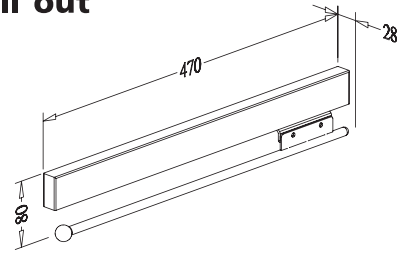

### DELUXE SLIDING SCARF RACK, pull out

\* U.S. Patent No. 6679392

Item No.	Body Size (W x D x H) mm	Material & Finish
S7400	45 x 350 x 105	Steel w/ Chrome
S7401	45 x 350 x 105	Steel w/ O.R. Bronze
S7403	45 x 350 x 105	Steel w/ Brass
S7405	45 x 350 x 105	Steel w/ Black Pearl
S7406	45 x 350 x 105	Steel w/ Satin Nickel
S7409	45 x 350 x 105	Steel w/ Satin Chrome

## ADJUSTABLE LAUNDRY VALET

Item No.	Body Size (W x D x H) mm	Material & Finish
S08031	276 x 76 x 268	Steel w/ O.R. Bronze
S08035	276 x 76 x 268	Steel w/ Chrome
S08037	276 x 76 x 268	Steel w/ Satin Nickel

## DELUXE SLIDING VALET ROD, pull out

\* U.S. Patent No. 6679392

Item No.	Body Size (W x D x H) mm	Material & Finish
S1800	29 x 470 x 80	Steel w/ Chrome
S1801	29 x 470 x 80	Steel w/ O.R. Bronze
S1803	29 x 470 x 80	Steel w/ Brass
S1805	29 x 470 x 80	Steel w/ Black Pearl
S1806	29 x 470 x 80	Steel w/ Satin Nickel
S1809	29 x 470 x 80	Steel w/ Satin Chrome