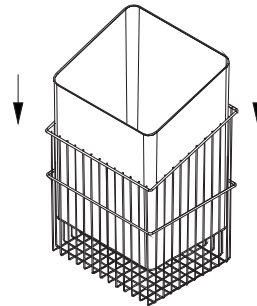

CANVAS LINER for Slanted Hamper

Item No.	Material & Finish	For Hamper
CB-460	Cotton	HS-460
CB-480	Cotton	HS-480