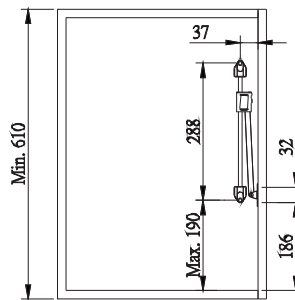

FLAP STAY

Item No.	Body Size (W x D x H) mm	Material & Finish
FS-01	13 x 37 x 288	Steel w/ Chrome