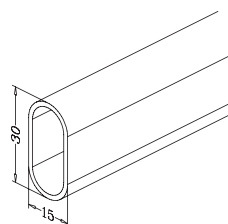

## ALUMINUM CLOSET ROD

\* w/ pvc cover to protect pole and avoid noise

Item No.	Body Size (Dia. x Length) mm	Material	Finish
P35-2438C	Ø35.4 X 2438mm	Aluminum	Anodize Nature
P35-2438BN	Ø35.4 X 2438mm	Aluminum	O.R. Bronze
P35-2438BP	Ø35.4 X 2438mm	Aluminum	Black Pearl
P35-2438SN	Ø35.4 X 2438mm	Aluminum	Satin Nickel
P35-2438SC	Ø35.4 X 2438mm	Aluminum	Satin Chrome

## END CAP

\* with 32mm system pin

\* with rise to avoid pole spinning or running

Item No.	Body Size (Dia. x Length) mm	Material	Finish
PC35C	Ø47 X 25mm	Zinc Die-Casting	Chrome
PC35BN	Ø47 X 25mm	Zinc Die-Casting	O.R. Bronze
PC35BP	Ø47 X 25mm	Zinc Die-Casting	Black Pearl
PC35SN	Ø47 X 25mm	Zinc Die-Casting	Satin Nickel
PC35SC	Ø47 X 25mm	Zinc Die-Casting	Satin Chrome

## OVAL TUBE

Item No.	Body Size (Dia. x Length) mm	Material & Finish	For External Cabinet Width
S03040	15 x 30 x 364mm	Steel with Chrome	400mm
S03045	15 x 30 x 414mm	Steel with Chrome	450mm
S03050	15 x 30 x 464mm	Steel with Chrome	500mm
S03060	15 x 30 x 564mm	Steel with Chrome	600mm
S03080	15 x 30 x 764mm	Steel with Chrome	800mm
S03090	15 x 30 x 864mm	Steel with Chrome	900mm
S03100	15 x 30 x 964mm	Steel with Chrome	1000mm
S03120	15 x 30 x 1164mm	Steel with Chrome	1200mm
S03150	15 x 30 x 1464mm	Steel with Chrome	1500mm