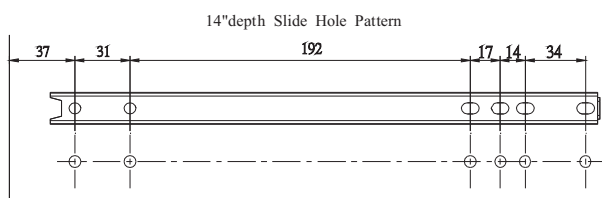

SLIDE for 14" & 16" depth Closet System

Item No.	Finish				Depth of Partition For Internal Partition Size
	Zinc	White	Black	Satin Nickel	
SL310	FG	FW	BP	SN	14"
SL370	FG	FW	BP	SN	16"

Front edge