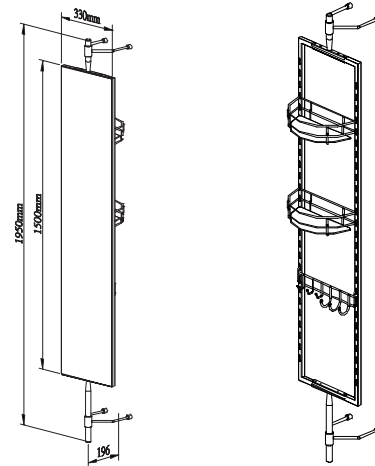

ROTATING MIRROR KIT

Item No.	Content (Hardware, Mirror)	Body Size (W x D x H) mm	Material & Finish Mirror Frame	For External Cabinet Width
S08800	Hardware S08800-1 x 1set Mirror S08800-2 x 1pc	330 x 330 x 1950	Aluminum	min. 400mm