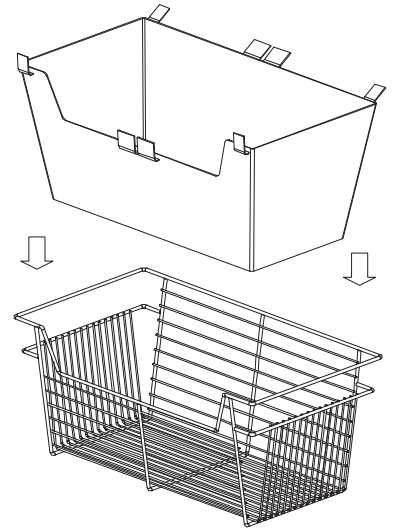

CANVAS LINER for Closet Basket

Item No.	Material & Finish	For Basket
CB 051814	Cotton Canvas Bag	051814
CB 101814	Cotton Canvas Bag	101814
CB 171814	Cotton Canvas Bag	171814
CB 051816	Cotton Canvas Bag	051816
CB 101816	Cotton Canvas Bag	101816
CB 171816	Cotton Canvas Bag	171816
CB 052414	Cotton Canvas Bag	052414
CB 102414	Cotton Canvas Bag	102414
CB 172414	Cotton Canvas Bag	172414
CB 052416	Cotton Canvas Bag	052416
CB 102416	Cotton Canvas Bag	102416
CB 172416	Cotton Canvas Bag	172416
CB 053014	Cotton Canvas Bag	053014
CB 103014	Cotton Canvas Bag	103014
CB 173014	Cotton Canvas Bag	173014
CB 053016	Cotton Canvas Bag	053016
CB 103016	Cotton Canvas Bag	103016
CB 173016	Cotton Canvas Bag	173016