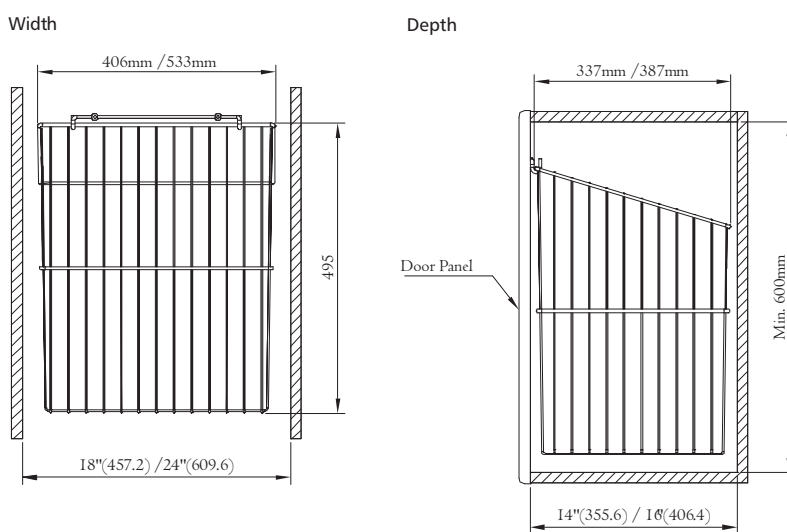

SLANTED HAMPER

Item No.	Finish				Content (Hamper, Hook)	(W x D) inch For Internal Partition Size
	Chrome	White	O.R.B.	Satin Nickel		
HS 191613	C	W	BN	SN	HS191613 x 1pc+Hook x 1pc	18" x 14"
HS 191615	C	W	BN	SN	HS191615 x 1pc+Hook x 1pc	18" x 16"
HS 192113	C	W	BN	SN	HS192113 x 1pc+Hook x 1pc	24" x 14"
HS 192115	C	W	BN	SN	HS192115 x 1pc+Hook x 1pc	24" x 16"

CANVAS LINER for Hamper

Item No.	Material & Finish	For Hamper
CB 191613	Cotton Canvas Bag	191613
CB 191615	Cotton Canvas Bag	191615
CB 192113	Cotton Canvas Bag	192113
CB 192115	Cotton Canvas Bag	192115