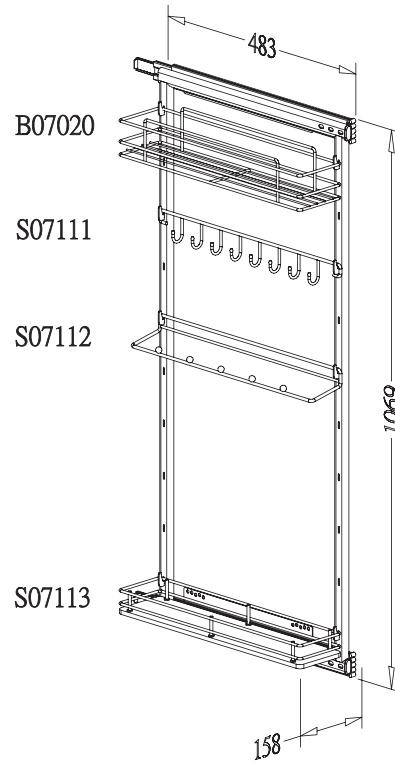

## ALUMINUM CLOSET ROD

\* w/ pvc cover to protect pole and avoid noise

Item No.	Body Size (Dia. x Length) mm	Material	Finish
P35-2438C	Ø35.4 X 2438mm	Aluminum	Anodize Nature
P35-2438BN	Ø35.4 X 2438mm	Aluminum	O.R. Bronze
P35-2438BP	Ø35.4 X 2438mm	Aluminum	Black Pearl
P35-2438SN	Ø35.4 X 2438mm	Aluminum	Satin Nickel
P35-2438SC	Ø35.4 X 2438mm	Aluminum	Satin Chrome

### SMALL SIDE MOUNTED KIT, pull out

\* available for hinge door or panel door  
\* universal right and left

Item No.	Content (Frame, Basket)	Basket Slide (W x D x H) mm	Material & Finish (Basket)	For External Cabinet Width
B07720	B67007 x 1pc, B07020 x 3pcs	158 x 480 x 570	Steel w/ Chrome	min.200mm
B07730	B67007 x 1pc, B07030 x 3pcs	248 x 480 x 570	Steel w/ Chrome	min.300mm
B07740	B67007 x 1pc, B07040 x 3pcs	348 x 480 x 570	Steel w/ Chrome	min.400mm
B07720SC	B67007SC x 1pc, B07020 x 3pcs	158 x 480 x 570	Steel w/ Chrome	min.200mm
B07730SC	B67007SC x 1pc, B07030 x 3pcs	248 x 480 x 570	Steel w/ Chrome	min.300mm
B07740SC	B67007SC x 1pc, B07040 x 3pcs	348 x 480 x 570	Steel w/ Chrome	min.400mm

### SIDE MOUNT SHOE RACK-A, pull out

\* available for hinge door or panel door  
\* universal right and left

Item No.	Content (Frame, Basket)	Basket Slide (W x D x H) mm	Material & Finish (Basket)	For External Cabinet Width
S07840	B67007 x 1pc, S07802 x 3pcs	360 x 480 x 570	Steel w/ Chrome	min. 400mm
S07840SC	B67007SC x 1pc, S07802 x 3pcs	360 x 480 x 570	Steel w/ Chrome	min. 400mm

### SIDE MOUNT SHOE RACK-B, pull out

\* available for hinge door or panel door  
\* universal right and left

Item No.	Content (Frame, Basket)	Basket Slide (W x D x H) mm	Material & Finish (Basket)	For External Cabinet Width
S07842	B67007 x 1pc, S07804 x 3pcs	360 x 480 x 570	Steel w/ Chrome	min.400mm
S07842SC	B67007SC x 1pc, S07804 x 3pcs	360 x 480 x 570	Steel w/ Chrome	min.400mm