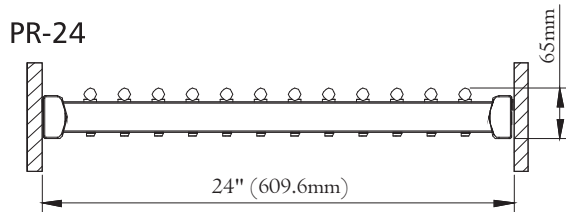

SLIDING POUCH ORGANIZER, pull out

Item No.	Color of Pouch		Content (Body, Slide)	(W x D) inch For Internal Partition Size
	Black	Brown		
PO1224C	BL	BR	Chrome Rack x 1 pc + Pouch x 3pcs + Slide x 1 pr	24" x 14"

PANTS RACK , pull out w/ soft-close function

Item No.	Finish			Rails No.	(W x D) inch For Internal Partition Size
	O. R. B.	Satin Chrome	Satin Nickel		
PR-18	BN	SC	SN	8 pcs	18" x 14"
PR-24	BN	SC	SN	12pcs	24" x 14"
PR-30	BN	SC	SN	15pcs	30" x 14"