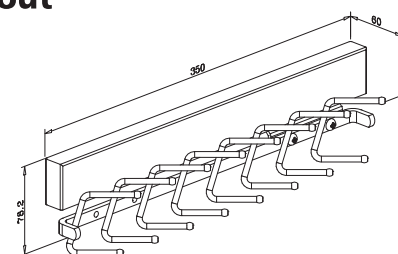

### DELUXE SLIDING VALET ROD, pull out

\* U.S. Patent No. 6679392

Item No.	Body Size (W x D x H) mm	Material & Finish
S1400	29 x 350 x 80	Steel w/ Chrome
S1401	29 x 350 x 80	Steel w/ O.R. Bronze
S1403	29 x 350 x 80	Steel w/ Brass
S1405	29 x 350 x 80	Steel w/ Black Pearl
S1406	29 x 350 x 80	Steel w/ Satin Nickel
S1409	29 x 350 x 80	Steel w/ Satin Chrome

### DELUXE SLIDING BELT RACK, pull out

\* U.S. Patent No. 6679392

Item No.	Body Size (W x D x H) mm	Material & Finish
S2400	55 x 350 x 88	Steel w/ Chrome
S2401	55 x 350 x 88	Steel w/ O.R. Bronze
S2403	55 x 350 x 88	Steel w/ Brass
S2405	55 x 350 x 88	Steel w/ Black Pearl
S2406	55 x 350 x 88	Steel w/ Satin Nickel
S2409	55 x 350 x 88	Steel w/ Satin Chrome

### DELUXE SLIDING TIE RACK, pull out

\* U.S. Patent No. 6679392

Item No.	Body Size (W x D x H) mm	Material & Finish
S3400	59 x 350 x 78	Steel w/ Chrome
S3401	59 x 350 x 78	Steel w/ O.R. Bronze
S3403	59 x 350 x 78	Steel w/ Brass
S3405	59 x 350 x 78	Steel w/ Black Pearl
S3406	59 x 350 x 78	Steel w/ Satin Nickel
S3409	59 x 350 x 78	Steel w/ Satin Chrome