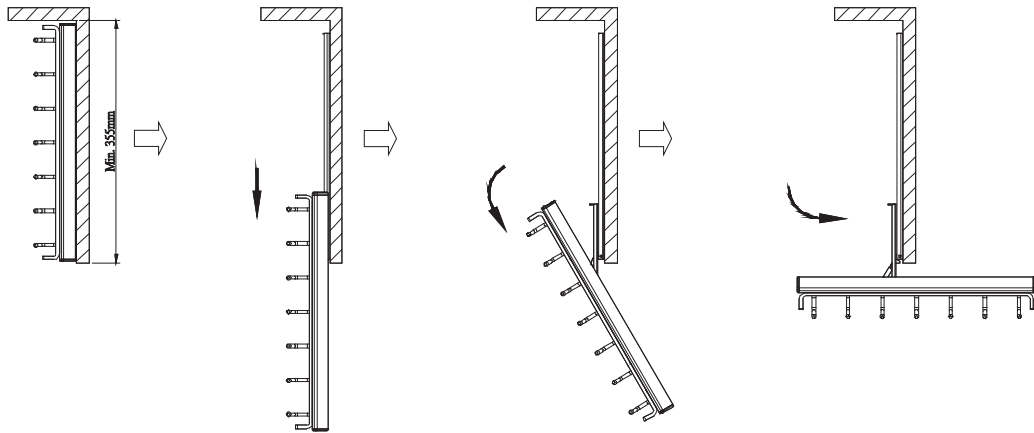

PREMIER SWIVEL BELT RACK, pull out
U.S. Patent No. 8028844

Item No.	Finish						(Depth) inch
	Chrome	Brass	O.R.B.	Black Pearl	Satin Chrome	Satin Nickel	For Internal Partition Depth
PBR 12	C	B	BN	BP	SC	SN	12"
PBR 14	C	B	BN	BP	SC	SN	14"