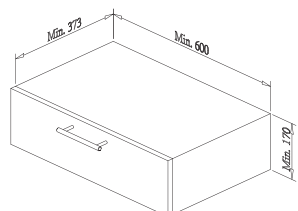

### FLAP STAY

Item No.	Body Size (W x D x H) mm	Material & Finish
FS-01	13 x 37 x 288	Steel w/ Chrome

## SWIVEL IRONING BOARD, pull out

\* with easy out & soft-close function

\* U.S. Patent No. 7310899

Item No.	Content	Body Size (W x D x H) mm	For External Cabinet Width
<b>S07760SC</b>	Frame S07735GS-1 x 1pc Ironing Board S07760-2 x 1pc	140 x 340 x 1380	min. 200mm

## ROTATING IRONING BOARD, pull out

\* with soft-close function

Item No.	Close Body Size (W x D x H) mm	Open Body Size (W x D x H) mm	For External Cabinet Width
<b>S08560SC</b>	475 x 346 x 115	950 x 300 x 115	min. 600mm