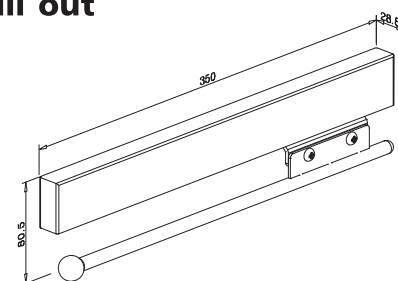

### TELESCOPIC VALET ROD, pull out

Item No.	Body Size (W x D x H) mm	Material & Finish
S4400	23 x 350 x 40	Aluminum w/ Chrome
S4401	23 x 350 x 40	Aluminum w/ O.R. Bronze
S4403	23 x 350 x 40	Aluminum w/ Polish Brass
S4404	23 x 350 x 40	Aluminum w/ Silver Mist
S4405	23 x 350 x 40	Aluminum w/ Black Pearl
S4406	23 x 350 x 40	Aluminum w/ Satin Nickel
S4408	23 x 350 x 40	Aluminum w/ Satin Brass

### DELUXE SLIDING VALET ROD, pull out

\* U.S. Patent No. 6679392

Item No.	Body Size (W x D x H) mm	Material & Finish
S1400	29 x 350 x 80	Steel w/ Chrome
S1401	29 x 350 x 80	Steel w/ O.R. Bronze
S1403	29 x 350 x 80	Steel w/ Brass
S1405	29 x 350 x 80	Steel w/ Black Pearl
S1406	29 x 350 x 80	Steel w/ Satin Nickel
S1409	29 x 350 x 80	Steel w/ Satin Chrome