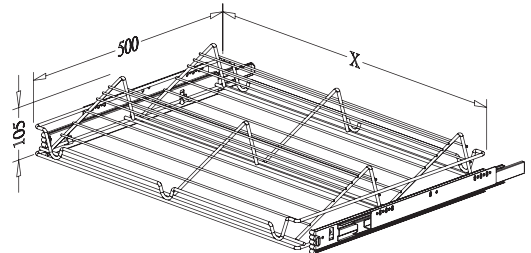

SHOE RACK- side mounted, pull out

Item No.	Content (Basket, Slide)	Basket w/ Slide (W x D x H) mm	Material & Finish (Basket)	For External Cabinet Width
SR060SM	SR060L x 1pc, G02471 x 1pr	560-568 x 500 x 105	Steel w/ Chrome	600mm
SR080SM	SR080L x 1pc, G02471 x 1pr	760-768 x 500 x 105	Steel w/ Chrome	800mm
SR090SM	SR090L x 1pc, G02471 x 1pr	860-868 x 500 x 105	Steel w/ Chrome	900mm
SR060SM-SC	SR060L x 1pc, G02471SC x 1pr	560-568 x 500 x 105	Steel w/ Chrome	600mm
SR080SM-SC	SR080L x 1pc, G02471SC x 1pr	760-768 x 500 x 105	Steel w/ Chrome	800mm
SR090SM-SC	SR090L x 1pc, G02471SC x 1pr	860-868 x 500 x 105	Steel w/ Chrome	900mm

	X(m/m)
SR060-BM	497
SR080-BM	697
SR090-BM	797