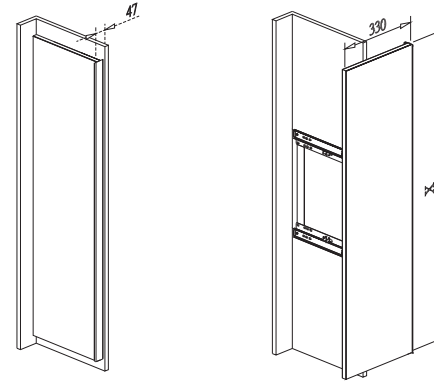

SWIVEL MIRROR KIT, pull out

* with easy out & soft-close function

Item No.	Content	Body Size (W x D x H) mm	Material & Finish Mirror Frame	For External Cabinet Width
S07735SC	Frame S07735GS-1 x 1pc Mirror S07735-2 x 1pc	70 x 330 x 1200	Aluminum	min. 150mm

	X(m/m)
S07835GS-24	600
S07835GS-36	900
S07835GS-48	1200

PREMIER CLOSET MIRROR, pull out

* with soft-close function

Item No.	Body Size (W x D x H) mm	Material & Finish Mirror Frame	For External Cabinet Width
S07835-24SC	47 x 330 x 600	Aluminum	min. 150mm
S07835-36SC	47 x 330 x 900	Aluminum	min. 150mm
S07835-48SC	47 x 330 x 1200	Aluminum	min. 150mm