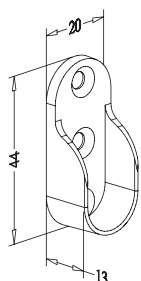

## ALUMINUM CLOSET ROD

\* w/ pvc cover to protect pole and avoid noise

Item No.	Body Size (Dia. x Length) mm	Material	Finish
P35-2438C	Ø35.4 X 2438mm	Aluminum	Anodize Nature
P35-2438BN	Ø35.4 X 2438mm	Aluminum	O.R. Bronze
P35-2438BP	Ø35.4 X 2438mm	Aluminum	Black Pearl
P35-2438SN	Ø35.4 X 2438mm	Aluminum	Satin Nickel
P35-2438SC	Ø35.4 X 2438mm	Aluminum	Satin Chrome

## END CAP

\* with 32mm system pin

\* with rise to avoid pole spinning or running

Item No.	Body Size (Dia. x Length) mm	Material	Finish
PC35C	Ø47 X 25mm	Zinc Die-Casting	Chrome
PC35BN	Ø47 X 25mm	Zinc Die-Casting	O.R. Bronze
PC35BP	Ø47 X 25mm	Zinc Die-Casting	Black Pearl
PC35SN	Ø47 X 25mm	Zinc Die-Casting	Satin Nickel
PC35SC	Ø47 X 25mm	Zinc Die-Casting	Satin Chrome

## OVAL TUBE

Item No.	Body Size (Dia. x Length) mm	Material & Finish	For External Cabinet Width
S03040	15 x 30 x 364mm	Steel with Chrome	400mm
S03045	15 x 30 x 414mm	Steel with Chrome	450mm
S03050	15 x 30 x 464mm	Steel with Chrome	500mm
S03060	15 x 30 x 564mm	Steel with Chrome	600mm
S03080	15 x 30 x 764mm	Steel with Chrome	800mm
S03090	15 x 30 x 864mm	Steel with Chrome	900mm
S03100	15 x 30 x 964mm	Steel with Chrome	1000mm
S03120	15 x 30 x 1164mm	Steel with Chrome	1200mm
S03150	15 x 30 x 1464mm	Steel with Chrome	1500mm

## CENTRAL HOLDER, for oval tube

Item No.	Body Size (W x D x H) mm	Material & Finish
H09037	11 x 45 x 75mm	Zinc Alloy Zinc