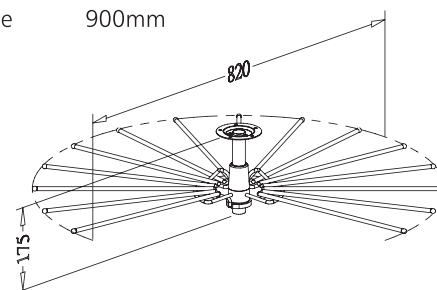

PIE-CUT SWIVEL TROUSER RACK

Item No.	Body Size (Dia. x H) mm	Material & Finish	For Corner Cabinet Width
S08530	Ø820 x 175	Steel w/ Chrome	900mm