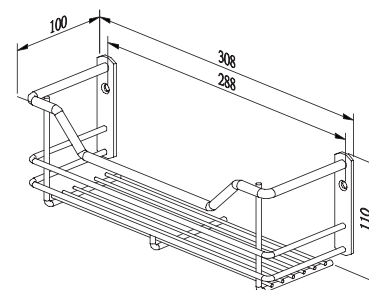

BOTTLE RACK

Item No.	Body Size (W x D x H) mm	Material & Finish
S08030	308 x 100 x 110	Steel w/ Chrome
S28030	308 x 100 x 110	Stainless Steel