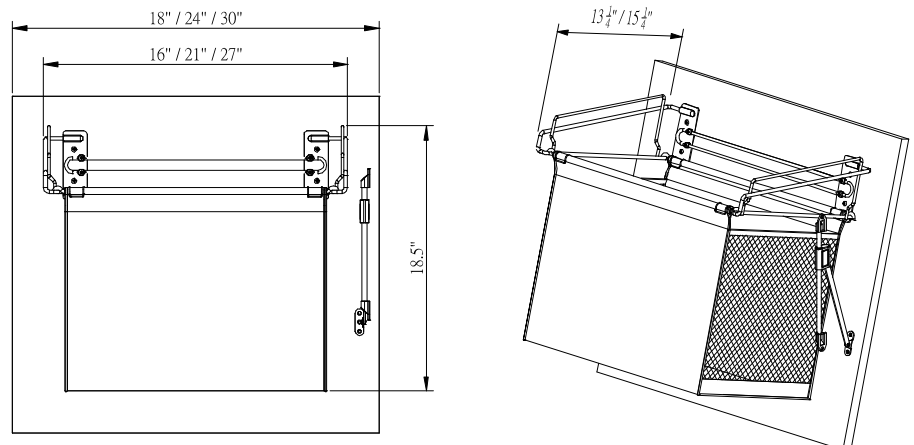

PORTABLE SLIDING HAMPER, pull out

Item No.	Content	(W x D) inch Internal Size
SH171814C	Chrome rack x 1pc+Portable bag x 1pc + Slide x 1pr	18" x 14"
SH171816C	Chrome rack x 1pc+Portable bag x 1pc + Slide x 1pr	18" x 16"
SH172414C	Chrome rack x 1pc+Portable bag x 1pc + Slide x 1pr	24" x 14"
SH172416C	Chrome rack x 1pc+Portable bag x 1pc + Slide x 1pr	24" x 16"
SH173014C	Chrome rack x 1pc+Portable bag x 2pc + Slide x 1pr	30" x 14"
SH173016C	Chrome rack x 1pc+Portable bag x 2pc + Slide x 1pr	30" x 16"

PORTABLE DOOR HAMPER

Item No.	Content	(W x D) inch Internal Size
DH191814	Black door rack x 1pc+Portable bag x 1pc	18" x 14"
DH191816	Black door rack x 1pc+Portable bag x 1pc	18" x 16"
DH192414	Black door rack x 1pc+Portable bag x 1pc	24" x 14"
DH192416	Black door rack x 1pc+Portable bag x 1pc	24" x 16"
DH193014	Black door rack x 1pc+Portable bag x 1pc	30" x 14"
Dh193016	Black door rack x 1pc+Portable bag x 1pc	30" x 16"