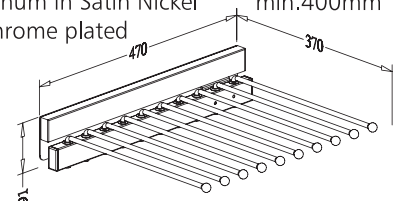

SIDE MOUNT PANTS RACK, pull out

* universal right and left

Item No.	Body Size (W x D x H) mm	Rails	Material & Finish	For External Cabinet Width
S08170C	370 x 470 x 91	10	Housing: Steel w/ Chrome Rail: Steel w/ Chrome plated	min.400mm
S08170BN	370 x 470 x 91	10	Housing: Steel w/ O. R. Bronze Rail: Steel w/ Chrome plated	min.400mm
S08170SC	370 x 470 x 91	10	Housing: Aluminum in Satin Chrome Rail: Steel w/ Chrome plated	min.400mm
S08170SN	370 x 470 x 91	10	Housing: Aluminum in Satin Nickel Rail: Steel w/ Chrome plated	min.400mm