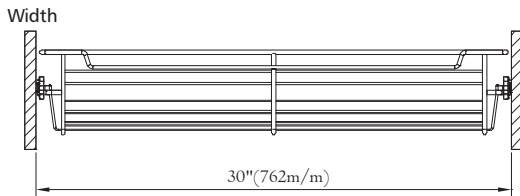

## 3 WAY HOOK

Item No.	Body Size (W x D x H) mm	Material	Finish
HK-300	71 x 61 x 98	Zinc Alloy	Chrome
HK-301	71 x 61 x 98	Zinc Alloy	O. R. Bronze
HK-303	71 x 61 x 98	Zinc Alloy	Brass
HK-305	71 x 61 x 98	Zinc Alloy	Black Pearl
HK-306	71 x 61 x 98	Zinc Alloy	Satin Nickel
HK-309	71 x 61 x 98	Zinc Alloy	Satin Chrome

## CLOSET BASKET, pull out

Item No.	Finish				Content (Basket, Slide)	(W x D) inch For Internal Partition Size
	Chrome	White	O.R.B.	Satin Nickel		
<b>SL051814</b>	C	W	BN	SN	Basket 051814 x1pc+Slide x1pr	18" x 14"
<b>SL101814</b>	C	W	BN	SN	Basket 101814 x1pc+Slide x1pr	18" x 14"
<b>SL171814</b>	C	W	BN	SN	Basket 171814 x1pc+Slide x1pr	18" x 14"
<b>SL051816</b>	C	W	BN	SN	Basket 051816 x1pc+Slide x1pr	18" x 16"
<b>SL101816</b>	C	W	BN	SN	Basket 101816 x1pc+Slide x1pr	18" x 16"
<b>SL171816</b>	C	W	BN	SN	Basket 171816 x1pc+Slide x1pr	18" x 16"
<b>SL052414</b>	C	W	BN	SN	Basket 052414 x1pc+Slide x1pr	24" x 14"
<b>SL102414</b>	C	W	BN	SN	Basket 102414 x1pc+Slide x1pr	24" x 14"
<b>SL172414</b>	C	W	BN	SN	Basket 172414 x1pc+Slide x1pr	24" x 14"
<b>SL052416</b>	C	W	BN	SN	Basket 052416 x1pc+Slide x1pr	24" x 16"
<b>SL102416</b>	C	W	BN	SN	Basket 102416 x1pc+Slide x1pr	24" x 16"
<b>SL172416</b>	C	W	BN	SN	Basket 172416 x1pc+Slide x1pr	24" x 16"
<b>SL053014</b>	C	W	BN	SN	Basket 053014 x1pc+Slide x1pr	30" x 14"
<b>SL103014</b>	C	W	BN	SN	Basket 103014 x1pc+Slide x1pr	30" x 14"
<b>SL173014</b>	C	W	BN	SN	Basket 173014 x1pc+Slide x1pr	30" x 14"
<b>SL053016</b>	C	W	BN	SN	Basket 053016 x1pc+Slide x1pr	30" x 16"
<b>SL103016</b>	C	W	BN	SN	Basket 103016 x1pc+Slide x1pr	30" x 16"
<b>SL173016</b>	C	W	BN	SN	Basket 173016 x1pc+Slide x1pr	30" x 16"