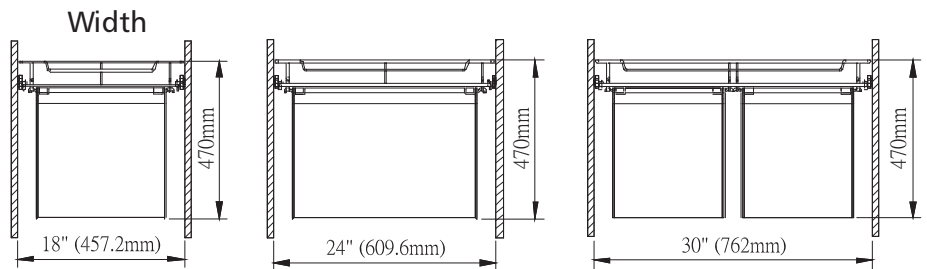

## PORTABLE SLIDING HAMPER, pull out

Item No.	Content	(W x D) inch Internal Size
<b>SH171814C</b>	Chrome rack x 1pc+Portable bag x 1pc + Slide x 1pr	18" x 14"
<b>SH171816C</b>	Chrome rack x 1pc+Portable bag x 1pc + Slide x 1pr	18" x 16"
<b>SH172414C</b>	Chrome rack x 1pc+Portable bag x 1pc + Slide x 1pr	24" x 14"
<b>SH172416C</b>	Chrome rack x 1pc+Portable bag x 1pc + Slide x 1pr	24" x 16"
<b>SH173014C</b>	Chrome rack x 1pc+Portable bag x 2pc + Slide x 1pr	30" x 14"
<b>SH173016C</b>	Chrome rack x 1pc+Portable bag x 2pc + Slide x 1pr	30" x 16"