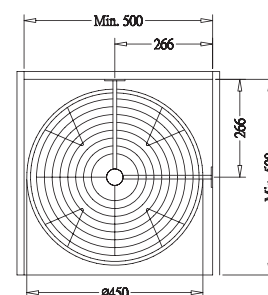

FULL-ROUND WARDROBE SWIVEL BASKET KIT

Item No.	Content (Pole, Basket)	Body Size (Dia. x H) mm	Material & Finish	For Corner Cabinet Width
S08360	B08007 x 1pc, B08375 x 2pcs	Ø450 x min.600	Steel w/ Chrome	min. 600mm