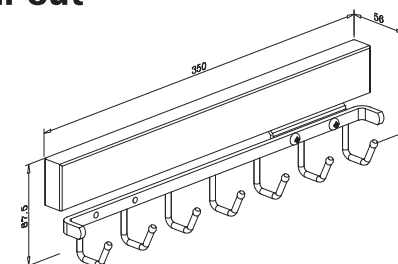

### DELUXE SLIDING VALET ROD, pull out

\* U.S. Patent No. 6679392

Item No.	Body Size (W x D x H) mm	Material & Finish
S1400	29 x 350 x 80	Steel w/ Chrome
S1401	29 x 350 x 80	Steel w/ O.R. Bronze
S1403	29 x 350 x 80	Steel w/ Brass
S1405	29 x 350 x 80	Steel w/ Black Pearl
S1406	29 x 350 x 80	Steel w/ Satin Nickel
S1409	29 x 350 x 80	Steel w/ Satin Chrome

### DELUXE SLIDING BELT RACK, pull out

\* U.S. Patent No. 6679392

Item No.	Body Size (W x D x H) mm	Material & Finish
S2400	55 x 350 x 88	Steel w/ Chrome
S2401	55 x 350 x 88	Steel w/ O.R. Bronze
S2403	55 x 350 x 88	Steel w/ Brass
S2405	55 x 350 x 88	Steel w/ Black Pearl
S2406	55 x 350 x 88	Steel w/ Satin Nickel
S2409	55 x 350 x 88	Steel w/ Satin Chrome