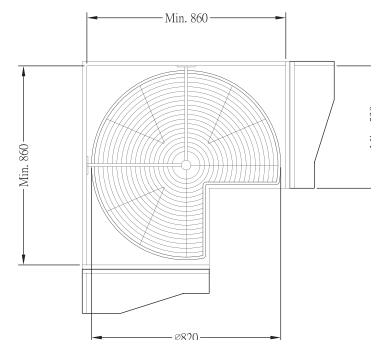

PIE-CUT WARDROBE SWIVEL BASKET KIT

Item No.	Content (Pole, Basket)	Body Size (Dia. x H) mm	Material & Finish	For Corner Cabinet Width
S08900	B08005 x 1pc, S08900L x 3pcs	Ø820 x min.1075	Steel w/ Chrome	900mm