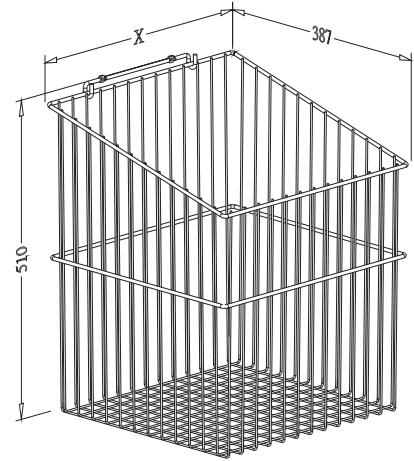

### PIE-CUT WARDROBE SWIVEL BASKET KIT

Item No.	Content (Pole, Basket)	Body Size (Dia. x H) mm	Material & Finish	For Corner Cabinet Width
S08900	B08005 x 1pc, S08900L x 3pcs	Ø820 x min.1075	Steel w/ Chrome	900mm

### FULL-ROUND WARDROBE SWIVEL BASKET KIT

Item No.	Content (Pole, Basket)	Body Size (Dia. x H) mm	Material & Finish	For Corner Cabinet Width
S08360	B08007 x 1pc, B08375 x 2pcs	Ø450 x min.600	Steel w/ Chrome	min. 600mm