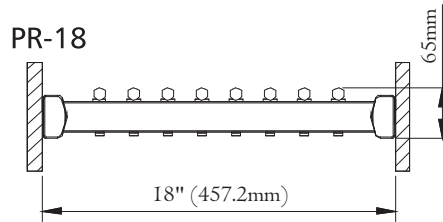

SLIDING POUCH ORGANIZER, pull out

Item No.	Color of Pouch		Content (Body, Slide)	(W x D) inch For Internal Partition Size
	Black	Brown		
PO1224C	BL	BR	Chrome Rack x 1 pc + Pouch x 3pcs + Slide x 1 pr	24" x 14"

PANTS RACK , pull out w/ soft-close function

Item No.	Finish			Rails No.	(W x D) inch For Internal Partition Size
	O. R. B.	Satin Chrome	Satin Nickel		
PR-18	BN	SC	SN	8 pcs	18" x 14"
PR-24	BN	SC	SN	12pcs	24" x 14"
PR-30	BN	SC	SN	15pcs	30" x 14"