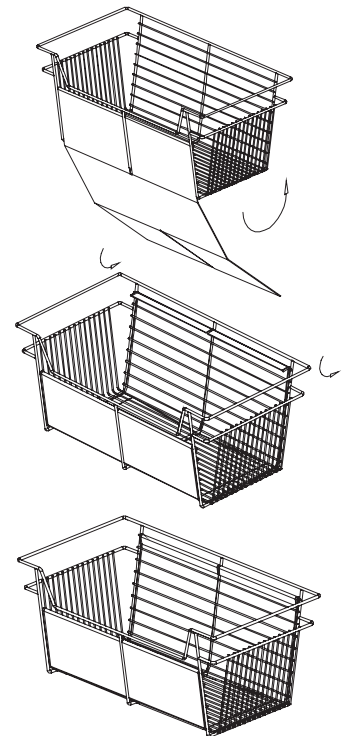

BASKET WRAP, for Closet Basket

Item No.	Color of Wrap		For Basket
	Black	Brown	
BW 051814	BL	BR	051814
BW 101814	BL	BR	101814
BW 171814	BL	BR	171814
BW 051816	BL	BR	051816
BW 101816	BL	BR	101816
BW 171816	BL	BR	171816
BW 052414	BL	BR	052414
BW 102414	BL	BR	102414
BW 172414	BL	BR	172414
BW 052416	BL	BR	052416
BW 102416	BL	BR	102416
BW 172416	BL	BR	172416
BW 053014	BL	BR	053014
BW 103014	BL	BR	103014
BW 173014	BL	BR	173014
BW 053016	BL	BR	053016
BW 103016	BL	BR	103016
BW 173016	BL	BR	173016