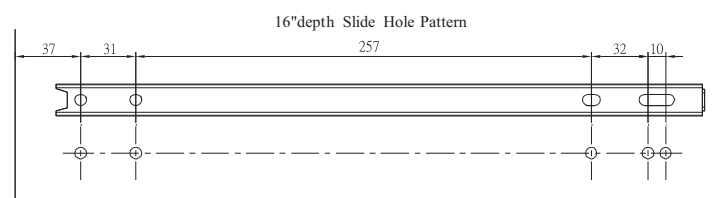

CLOSET BASKET, pull out

Item No.	Finish				Content (Basket, Slide)	(W x D) inch For Internal Partition Size
	Chrome	White	O.R.B.	Satin Nickel		
SL051814	C	W	BN	SN	Basket 051814 x1pc+Slide x1pr	18" x 14"
SL101814	C	W	BN	SN	Basket 101814 x1pc+Slide x1pr	18" x 14"
SL171814	C	W	BN	SN	Basket 171814 x1pc+Slide x1pr	18" x 14"
SL051816	C	W	BN	SN	Basket 051816 x1pc+Slide x1pr	18" x 16"
SL101816	C	W	BN	SN	Basket 101816 x1pc+Slide x1pr	18" x 16"
SL171816	C	W	BN	SN	Basket 171816 x1pc+Slide x1pr	18" x 16"
SL052414	C	W	BN	SN	Basket 052414 x1pc+Slide x1pr	24" x 14"
SL102414	C	W	BN	SN	Basket 102414 x1pc+Slide x1pr	24" x 14"
SL172414	C	W	BN	SN	Basket 172414 x1pc+Slide x1pr	24" x 14"
SL052416	C	W	BN	SN	Basket 052416 x1pc+Slide x1pr	24" x 16"
SL102416	C	W	BN	SN	Basket 102416 x1pc+Slide x1pr	24" x 16"
SL172416	C	W	BN	SN	Basket 172416 x1pc+Slide x1pr	24" x 16"
SL053014	C	W	BN	SN	Basket 053014 x1pc+Slide x1pr	30" x 14"
SL103014	C	W	BN	SN	Basket 103014 x1pc+Slide x1pr	30" x 14"
SL173014	C	W	BN	SN	Basket 173014 x1pc+Slide x1pr	30" x 14"
SL053016	C	W	BN	SN	Basket 053016 x1pc+Slide x1pr	30" x 16"
SL103016	C	W	BN	SN	Basket 103016 x1pc+Slide x1pr	30" x 16"
SL173016	C	W	BN	SN	Basket 173016 x1pc+Slide x1pr	30" x 16"

SLIDE for 14" & 16" depth Closet System

Item No.	Finish				Depth of Partition For Internal Partition Size
	Zinc	White	Black	Satin Nickel	
SL310	FG	FW	BP	SN	14"
SL370	FG	FW	BP	SN	16"

Front edge