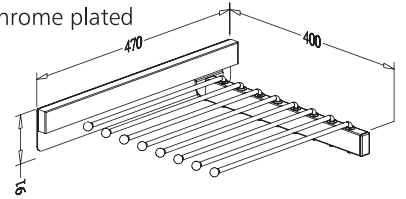

SIDE MOUNT PANTS RACK, pull out

* universal right and left

Item No.	Body Size (W x D x H) mm	Rails	Material & Finish	For External Cabinet Width
S08070C	400 x 470 x 91	8	Housing: Steel w/ Chrome Rail: Steel w/ Chrome plated	min.450mm
S08070BN	400 x 470 x 91	8	Housing: Steel w/ O. R. Bronze Rail: Steel w/ Chrome plated	min.450mm
S08070SC	400 x 470 x 91	8	Housing: Aluminum in Satin Chrome Rail: Steel w/ Chrome plated	min.450mm
S08070SN	400 x 470 x 91	8	Housing: Aluminum in Satin Nickel Rail: Steel w/ Chrome plated	min.450mm