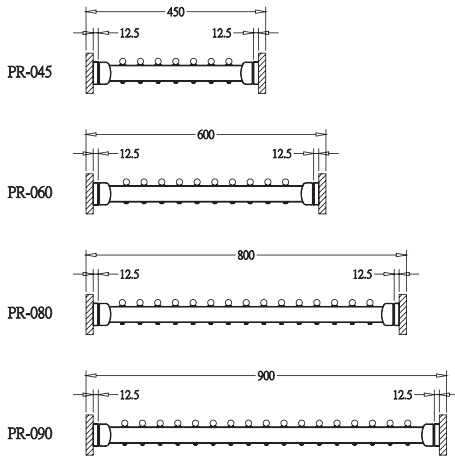

### SHOE RACK- bottom mounted, pull out

Item No.	Content (Basket, Slide)	Basket w/ Slide (W x D x H) mm	Material & Finish (Basket)	For External Cabinet Width
SR060BM	SR060L x 1pc, G02470 x 1pr	526-534 x 500 x 125	Steel w/ Chrome	600mm
SR080BM	SR080L x 1pc, G02470 x 1pr	726-734 x 500 x 125	Steel w/ Chrome	800mm
SR090BM	SR090L x 1pc, G02470 x 1pr	826-834 x 500 x 125	Steel w/ Chrome	900mm
SR060BM-SC	SR060L x 1pc, G02470SC x 1pr	560-568 x 500 x 125	Steel w/ Chrome	600mm
SR080BM-SC	SR080L x 1pc, G02470SC x 1pr	760-768 x 500 x 125	Steel w/ Chrome	800mm
SR090BM-SC	SR090L x 1pc, G02470SC x 1pr	860-868 x 500 x 125	Steel w/ Chrome	900mm

### PANTS RACK, pull out

\* with soft-close function

Item No.	Body Size (W x D x H) mm	Rails	Material & Finish	For External Cabinet Width
PR-045SC	412-416 x 350 x 52	7	Housing: Aluminum in Satin Chrome Rail: Steel w/ Chrome plated	450mm
PR-045SN	412-416 x 350 x 52	7	Housing: Aluminum in Satin Nickel Rail: Steel w/ Chrome plated	450mm
PR-045BN	412-416 x 350 x 52	7	Housing: Steel w/ O. R. Bronze Rail: Steel w/ Chrome plated	450mm
PR-060SC	562-566 x 350 x 52	10	Housing: Aluminum in Satin Chrome Rail: Steel w/ Chrome plated	600mm
PR-060SN	562-566 x 350 x 52	10	Housing: Aluminum in Satin Nickel Rail: Steel w/ Chrome plated	600mm
PR-060BN	562-566 x 350 x 52	10	Housing: Steel w/ O. R. Bronze Rail: Steel w/ Chrome plated	600mm
PR-080SC	762-766 x 350 x 52	15	Housing: Aluminum in Satin Chrome Rail: Steel w/ Chrome plated	800mm
PR-080SN	762-766 x 350 x 52	15	Housing: Aluminum in Satin Nickel Rail: Steel w/ Chrome plated	800mm
PR-080BN	762-766 x 350 x 52	15	Housing: Steel w/ O. R. Bronze Rail: Steel w/ Chrome plated	800mm
PR-090SC	862-866 x 350 x 52	17	Housing: Aluminum in Satin Chrome Rail: Steel w/ Chrome plated	900mm
PR-090SN	862-866 x 350 x 52	17	Housing: Aluminum in Satin Nickel Rail: Steel w/ Chrome plated	900mm
PR-090BN	862-866 x 350 x 52	17	Housing: Steel w/ O. R. Bronze Rail: Steel w/ Chrome plated	900mm