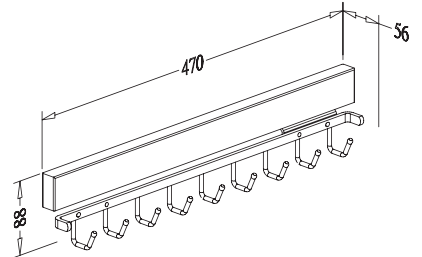

## DELUXE SLIDING VALET ROD, pull out

\* U.S. Patent No. 6679392

Item No.	Body Size (W x D x H) mm	Material & Finish
S1800	29 x 470 x 80	Steel w/ Chrome
S1801	29 x 470 x 80	Steel w/ O.R. Bronze
S1803	29 x 470 x 80	Steel w/ Brass
S1805	29 x 470 x 80	Steel w/ Black Pearl
S1806	29 x 470 x 80	Steel w/ Satin Nickel
S1809	29 x 470 x 80	Steel w/ Satin Chrome

## DELUXE SLIDING BELT RACK, pull out

\* U.S. Patent No. 6679392

Item No.	Body Size (W x D x H) mm	Material & Finish
S2800	55 x 470 x 88	Steel w/ Chrome
S2801	55 x 470 x 88	Steel w/ O.R. Bronze
S2803	55 x 470 x 88	Steel w/ Brass
S2805	55 x 470 x 88	Steel w/ Black Pearl
S2806	55 x 470 x 88	Steel w/ Satin Nickel
S2809	55 x 470 x 88	Steel w/ Satin Chrome