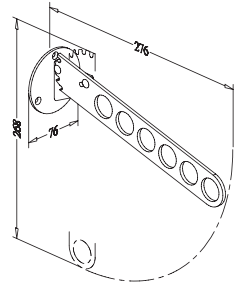

### DELUXE SLIDING BELT RACK, pull out

\* U.S. Patent No. 6679392

Item No.	Body Size (W x D x H) mm	Material & Finish
S2400	55 x 350 x 88	Steel w/ Chrome
S2401	55 x 350 x 88	Steel w/ O.R. Bronze
S2403	55 x 350 x 88	Steel w/ Brass
S2405	55 x 350 x 88	Steel w/ Black Pearl
S2406	55 x 350 x 88	Steel w/ Satin Nickel
S2409	55 x 350 x 88	Steel w/ Satin Chrome

### DELUXE SLIDING TIE RACK, pull out

\* U.S. Patent No. 6679392

Item No.	Body Size (W x D x H) mm	Material & Finish
S3400	59 x 350 x 78	Steel w/ Chrome
S3401	59 x 350 x 78	Steel w/ O.R. Bronze
S3403	59 x 350 x 78	Steel w/ Brass
S3405	59 x 350 x 78	Steel w/ Black Pearl
S3406	59 x 350 x 78	Steel w/ Satin Nickel
S3409	59 x 350 x 78	Steel w/ Satin Chrome

### DELUXE SLIDING SCARF RACK, pull out

\* U.S. Patent No. 6679392

Item No.	Body Size (W x D x H) mm	Material & Finish
S7400	45 x 350 x 105	Steel w/ Chrome
S7401	45 x 350 x 105	Steel w/ O.R. Bronze
S7403	45 x 350 x 105	Steel w/ Brass
S7405	45 x 350 x 105	Steel w/ Black Pearl
S7406	45 x 350 x 105	Steel w/ Satin Nickel
S7409	45 x 350 x 105	Steel w/ Satin Chrome

## ADJUSTABLE LAUNDRY VALET

Item No.	Body Size (W x D x H) mm	Material & Finish
S08031	276 x 76 x 268	Steel w/ O.R. Bronze
S08035	276 x 76 x 268	Steel w/ Chrome
S08037	276 x 76 x 268	Steel w/ Satin Nickel