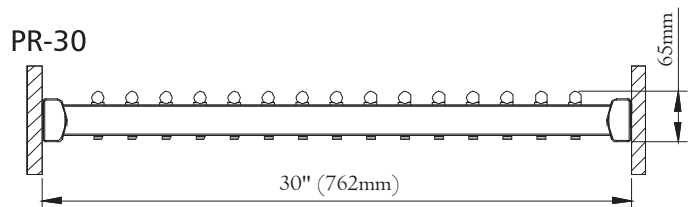

SLIDING POUCH ORGANIZER, pull out

Item No.	Color of Pouch		Content (Body, Slide)	(W x D) inch For Internal Partition Size
	Black	Brown		
PO1224C	BL	BR	Chrome Rack x 1 pc + Pouch x 3pcs + Slide x 1 pr	24" x 14"

PANTS RACK , pull out w/ soft-close function

Item No.	Finish			Rails No.	(W x D) inch For Internal Partition Size
	O. R. B.	Satin Chrome	Satin Nickel		
PR-18	BN	SC	SN	8 pcs	18" x 14"
PR-24	BN	SC	SN	12pcs	24" x 14"
PR-30	BN	SC	SN	15pcs	30" x 14"