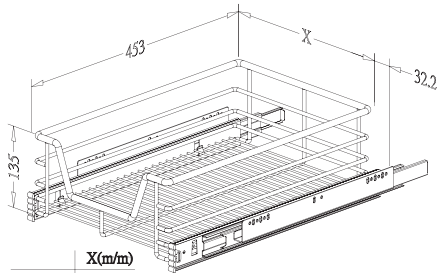

## DRAWER A, pull out

\* Loading Capacity: 40kgs

Item No.	Content (Basket, Slide)	Basket w/ Slide (W x D x H) mm	Material & Finish (Basket)	For External Cabinet Width
A04030	A04030L x 1pc, G02471 x 1pr	260-268 x 453 x 145	Steel w/ Chrome	300mm
A04040	A04040L x 1pc, G02471 x 1pr	360-368 x 453 x 145	Steel w/ Chrome	400mm
A04045	A04045L x 1pc, G02471 x 1pr	410-418 x 453 x 145	Steel w/ Chrome	450mm
A04050	A04050L x 1pc, G02471 x 1pr	460-468 x 453 x 145	Steel w/ Chrome	500mm
A04060	A04060L x 1pc, G02471 x 1pr	560-568 x 453 x 145	Steel w/ Chrome	600mm
A04070	A04070L x 1pc, G02471 x 1pr	660-668 x 453 x 145	Steel w/ Chrome	700mm
A04072	A04072L x 1pc, G02471 x 1pr	680-688 x 453 x 145	Steel w/ Chrome	720mm
A04080	A04080L x 1pc, G02471 x 1pr	760-768 x 453 x 145	Steel w/ Chrome	800mm
A04090	A04090L x 1pc, G02471 x 1pr	860-868 x 453 x 145	Steel w/ Chrome	900mm
A04100	A04100L x 1pc, G02471 x 1pr	960-968 x 453 x 145	Steel w/ Chrome	1000mm
A04240	A04240L x 1pc, G02471 x 1pr	360-368 x 453 x 210	Steel w/ Chrome	400mm
A04245	A04245L x 1pc, G02471 x 1pr	410-418 x 453 x 210	Steel w/ Chrome	450mm
A04250	A04250L x 1pc, G02471 x 1pr	460-468 x 453 x 210	Steel w/ Chrome	500mm
A04260	A04260L x 1pc, G02471 x 1pr	560-568 x 453 x 210	Steel w/ Chrome	600mm
A04270	A04270L x 1pc, G02471 x 1pr	660-668 x 453 x 210	Steel w/ Chrome	700mm
A04280	A04280L x 1pc, G02471 x 1pr	760-768 x 453 x 210	Steel w/ Chrome	800mm
A04290	A04290L x 1pc, G02471 x 1pr	860-868 x 453 x 210	Steel w/ Chrome	900mm
A04300	A04300L x 1pc, G02471 x 1pr	960-968 x 453 x 210	Steel w/ Chrome	1000mm