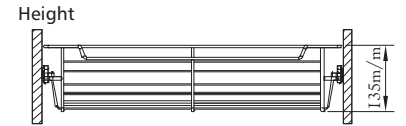

CLOSET BASKET, pull out

Item No.	Finish				Content (Basket, Slide)	(W x D) inch For Internal Partition Size
	Chrome	White	O.R.B.	Satin Nickel		
SL051814	C	W	BN	SN	Basket 051814 x1pc+Slide x1pr	18" x 14"
SL101814	C	W	BN	SN	Basket 101814 x1pc+Slide x1pr	18" x 14"
SL171814	C	W	BN	SN	Basket 171814 x1pc+Slide x1pr	18" x 14"
SL051816	C	W	BN	SN	Basket 051816 x1pc+Slide x1pr	18" x 16"
SL101816	C	W	BN	SN	Basket 101816 x1pc+Slide x1pr	18" x 16"
SL171816	C	W	BN	SN	Basket 171816 x1pc+Slide x1pr	18" x 16"
SL052414	C	W	BN	SN	Basket 052414 x1pc+Slide x1pr	24" x 14"
SL102414	C	W	BN	SN	Basket 102414 x1pc+Slide x1pr	24" x 14"
SL172414	C	W	BN	SN	Basket 172414 x1pc+Slide x1pr	24" x 14"
SL052416	C	W	BN	SN	Basket 052416 x1pc+Slide x1pr	24" x 16"
SL102416	C	W	BN	SN	Basket 102416 x1pc+Slide x1pr	24" x 16"
SL172416	C	W	BN	SN	Basket 172416 x1pc+Slide x1pr	24" x 16"
SL053014	C	W	BN	SN	Basket 053014 x1pc+Slide x1pr	30" x 14"
SL103014	C	W	BN	SN	Basket 103014 x1pc+Slide x1pr	30" x 14"
SL173014	C	W	BN	SN	Basket 173014 x1pc+Slide x1pr	30" x 14"
SL053016	C	W	BN	SN	Basket 053016 x1pc+Slide x1pr	30" x 16"
SL103016	C	W	BN	SN	Basket 103016 x1pc+Slide x1pr	30" x 16"
SL173016	C	W	BN	SN	Basket 173016 x1pc+Slide x1pr	30" x 16"

SLIDE for 14" & 16" depth Closet System

Item No.	Finish				Depth of Partition For Internal Partition Size
	Zinc	White	Black	Satin Nickel	
SL310	FG	FW	BP	SN	14"
SL370	FG	FW	BP	SN	16"