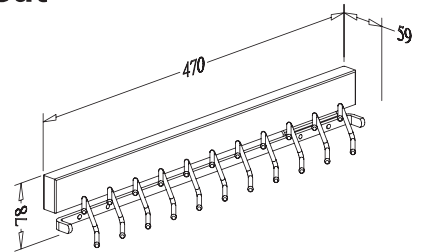

## DELUXE SLIDING BELT RACK, pull out

\* U.S. Patent No. 6679392

Item No.	Body Size (W x D x H) mm	Material & Finish
S2800	55 x 470 x 88	Steel w/ Chrome
S2801	55 x 470 x 88	Steel w/ O.R. Bronze
S2803	55 x 470 x 88	Steel w/ Brass
S2805	55 x 470 x 88	Steel w/ Black Pearl
S2806	55 x 470 x 88	Steel w/ Satin Nickel
S2809	55 x 470 x 88	Steel w/ Satin Chrome

## DELUXE SLIDING TIE RACK, pull out

\* U.S. Patent No. 6679392

Item No.	Body Size (W x D x H) mm	Material & Finish
S3800	59 x 470 x 78	Steel w/ Chrome
S3801	59 x 470 x 78	Steel w/ O.R. Bronze
S3803	59 x 470 x 78	Steel w/ Brass
S3805	59 x 470 x 78	Steel w/ Black Pearl
S3806	59 x 470 x 78	Steel w/ Satin Nickel
S3809	59 x 470 x 78	Steel w/ Satin Chrome