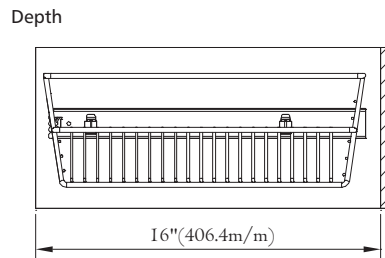

CLOSET BASKET, pull out

Item No.	Finish				Content (Basket, Slide)	(W x D) inch For Internal Partition Size
	Chrome	White	O.R.B.	Satin Nickel		
SL051814	C	W	BN	SN	Basket 051814 x1pc+Slide x1pr	18" x 14"
SL101814	C	W	BN	SN	Basket 101814 x1pc+Slide x1pr	18" x 14"
SL171814	C	W	BN	SN	Basket 171814 x1pc+Slide x1pr	18" x 14"
SL051816	C	W	BN	SN	Basket 051816 x1pc+Slide x1pr	18" x 16"
SL101816	C	W	BN	SN	Basket 101816 x1pc+Slide x1pr	18" x 16"
SL171816	C	W	BN	SN	Basket 171816 x1pc+Slide x1pr	18" x 16"
SL052414	C	W	BN	SN	Basket 052414 x1pc+Slide x1pr	24" x 14"
SL102414	C	W	BN	SN	Basket 102414 x1pc+Slide x1pr	24" x 14"
SL172414	C	W	BN	SN	Basket 172414 x1pc+Slide x1pr	24" x 14"
SL052416	C	W	BN	SN	Basket 052416 x1pc+Slide x1pr	24" x 16"
SL102416	C	W	BN	SN	Basket 102416 x1pc+Slide x1pr	24" x 16"
SL172416	C	W	BN	SN	Basket 172416 x1pc+Slide x1pr	24" x 16"
SL053014	C	W	BN	SN	Basket 053014 x1pc+Slide x1pr	30" x 14"
SL103014	C	W	BN	SN	Basket 103014 x1pc+Slide x1pr	30" x 14"
SL173014	C	W	BN	SN	Basket 173014 x1pc+Slide x1pr	30" x 14"
SL053016	C	W	BN	SN	Basket 053016 x1pc+Slide x1pr	30" x 16"
SL103016	C	W	BN	SN	Basket 103016 x1pc+Slide x1pr	30" x 16"
SL173016	C	W	BN	SN	Basket 173016 x1pc+Slide x1pr	30" x 16"

SLIDE for 14" & 16" depth Closet System

Item No.	Finish				Depth of Partition For Internal Partition Size
	Zinc	White	Black	Satin Nickel	
SL310	FG	FW	BP	SN	14"
SL370	FG	FW	BP	SN	16"