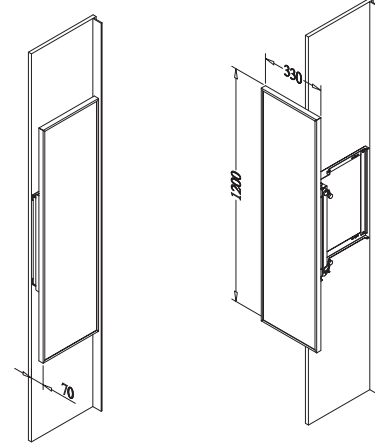

## SWIVEL IRONING BOARD, pull out

\* with easy out & soft-close function

\* U.S. Patent No. 7310899

Item No.	Content	Body Size (W x D x H) mm	For External Cabinet Width
<b>S07760SC</b>	Frame S07735GS-1 x 1pc Ironing Board S07760-2 x 1pc	140 x 340 x 1380	min. 200mm

## ROTATING IRONING BOARD, pull out

\* with soft-close function

Item No.	Close Body Size (W x D x H) mm	Open Body Size (W x D x H) mm	For External Cabinet Width
<b>S08560SC</b>	475 x 346 x 115	950 x 300 x 115	min. 600mm