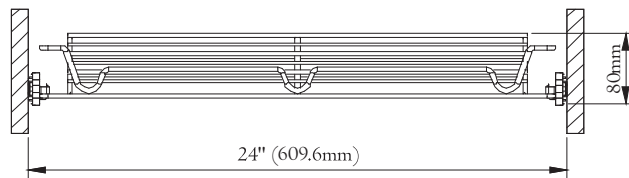

FENCE

Item No.	Finish						(Width) inch For Internal Partition Width
	Chrome	Brass	O.R.B.	Black Pearl	Satin Chrome	Satin Nickel	
F-279	C	B	BN	BP	SC	SN	12"
F-432	C	B	BN	BP	SC	SN	18"
F-584	C	B	BN	BP	SC	SN	24"
F-737	C	B	BN	BP	SC	SN	30"

SHOES RACK, pull out

Item No.	Finish				Content (Shoe Rack, Slide)	(W x D) inch For Internal Partition Size
	Chrome	White	O.R.B.	Satin Nickel		
SR 022414	C	W	BN	SN	SR022414 x 1pc + Slide x 1pr	24" x 14"
SR 023014	C	W	BN	SN	SR023014 x 1pc + Slide x 1pr	30" x 14"

SR-022414