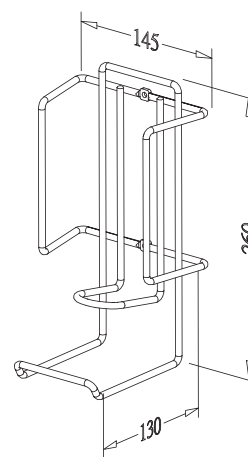

## DELUXE SLIDING SCARF RACK, pull out

\* U.S. Patent No. 6679392

Item No.	Body Size (W x D x H) mm	Material & Finish
S7800	45 x 470 x 105	Steel w/ Chrome
S7801	45 x 470 x 105	Steel w/ O.R. Bronze
S7803	45 x 470 x 105	Steel w/ Brass
S7805	45 x 470 x 105	Steel w/ Black Pearl
S7806	45 x 470 x 105	Steel w/ Satin Nickel
S7809	45 x 470 x 105	Steel w/ Satin Chrome

### WOODEN TIE RACK, pull out

Item No.	Body Size (W x D x H) mm	Material & Finish	For External Cabinet Width
S00020	764 x 445 x 75	plywood	800mm
S00021	864 x 445 x 75	plywood	900mm
S00022	964 x 445 x 75	plywood	1000mm

### WOODEN SHIRT RACK, pull out

Item No.	Body Size (W x D x H) mm	Material & Finish	For External Cabinet Width
S00030	764 x 445 x 75	plywood	800mm
S00031	864 x 445 x 75	plywood	900mm
S00032	964 x 445 x 75	plywood	1000mm

### IRON RACK

Item No.	Body Size (W x D x H) mm	Material & Finish
S08060	145 x 130 x 260	Steel w/ Chrome