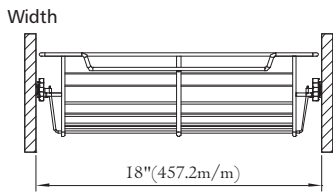

## 3 WAY HOOK

Item No.	Body Size (W x D x H) mm	Material	Finish
HK-300	71 x 61 x 98	Zinc Alloy	Chrome
HK-301	71 x 61 x 98	Zinc Alloy	O. R. Bronze
HK-303	71 x 61 x 98	Zinc Alloy	Brass
HK-305	71 x 61 x 98	Zinc Alloy	Black Pearl
HK-306	71 x 61 x 98	Zinc Alloy	Satin Nickel
HK-309	71 x 61 x 98	Zinc Alloy	Satin Chrome

## CLOSET BASKET, pull out

Item No.	Finish				Content (Basket, Slide)	(W x D) inch For Internal Partition Size
	Chrome	White	O.R.B.	Satin Nickel		
<b>SL051814</b>	C	W	BN	SN	Basket 051814 x1pc+Slide x1pr	18" x 14"
<b>SL101814</b>	C	W	BN	SN	Basket 101814 x1pc+Slide x1pr	18" x 14"
<b>SL171814</b>	C	W	BN	SN	Basket 171814 x1pc+Slide x1pr	18" x 14"
<b>SL051816</b>	C	W	BN	SN	Basket 051816 x1pc+Slide x1pr	18" x 16"
<b>SL101816</b>	C	W	BN	SN	Basket 101816 x1pc+Slide x1pr	18" x 16"
<b>SL171816</b>	C	W	BN	SN	Basket 171816 x1pc+Slide x1pr	18" x 16"
<b>SL052414</b>	C	W	BN	SN	Basket 052414 x1pc+Slide x1pr	24" x 14"
<b>SL102414</b>	C	W	BN	SN	Basket 102414 x1pc+Slide x1pr	24" x 14"
<b>SL172414</b>	C	W	BN	SN	Basket 172414 x1pc+Slide x1pr	24" x 14"
<b>SL052416</b>	C	W	BN	SN	Basket 052416 x1pc+Slide x1pr	24" x 16"
<b>SL102416</b>	C	W	BN	SN	Basket 102416 x1pc+Slide x1pr	24" x 16"
<b>SL172416</b>	C	W	BN	SN	Basket 172416 x1pc+Slide x1pr	24" x 16"
<b>SL053014</b>	C	W	BN	SN	Basket 053014 x1pc+Slide x1pr	30" x 14"
<b>SL103014</b>	C	W	BN	SN	Basket 103014 x1pc+Slide x1pr	30" x 14"
<b>SL173014</b>	C	W	BN	SN	Basket 173014 x1pc+Slide x1pr	30" x 14"
<b>SL053016</b>	C	W	BN	SN	Basket 053016 x1pc+Slide x1pr	30" x 16"
<b>SL103016</b>	C	W	BN	SN	Basket 103016 x1pc+Slide x1pr	30" x 16"
<b>SL173016</b>	C	W	BN	SN	Basket 173016 x1pc+Slide x1pr	30" x 16"