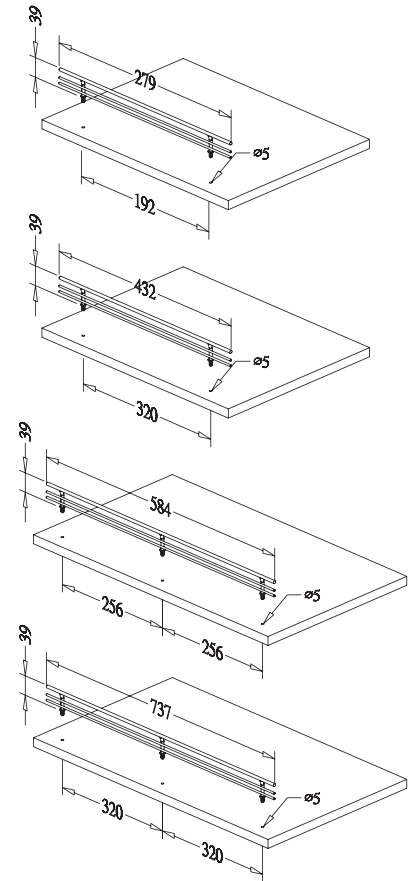

### IRON RACK

Item No.	Body Size (W x D x H) mm	Material & Finish
S08060	145 x 130 x 260	Steel w/ Chrome

### BOTTLE RACK

Item No.	Body Size (W x D x H) mm	Material & Finish
S08030	308 x 100 x 110	Steel w/ Chrome
S28030	308 x 100 x 110	Stainless Steel

## SHELF FENCE

Item No.	Body Size (W x D x H) mm	Material & Finish	For Internal Partition Width
F-279C	279 x 12 x 50	Steel w/ Chrome	min. 280mm
F-279B	279 x 12 x 50	Steel w/ Brass	min. 280mm
F-279BN	279 x 12 x 50	Steel w/ O. R. Bronze	min. 280mm
F-279SN	279 x 12 x 50	Steel w/ Satin Nickel	min. 280mm
F-279SC	279 x 12 x 50	Steel w/ Satin Chrome	min. 280mm
F-432C	432 x 12 x 50	Steel w/ Chrome	min. 440mm
F-432B	432 x 12 x 50	Steel w/ Brass	min. 440mm
F-432BN	432 x 12 x 50	Steel w/ O. R. Bronze	min. 440mm
F-432SN	432 x 12 x 50	Steel w/ Satin Nickel	min. 440mm
F-432SC	432 x 12 x 50	Steel w/ Satin Chrome	min. 440mm
F-584C	584 x 12 x 50	Steel w/ Chrome	min. 590mm
F-584B	584 x 12 x 50	Steel w/ Brass	min. 590mm
F-584BN	584 x 12 x 50	Steel w/ O. R. Bronze	min. 590mm
F-584SN	584 x 12 x 50	Steel w/ Satin Nickel	min. 590mm
F-584SC	584 x 12 x 50	Steel w/ Satin Chrome	min. 590mm
F-737C	737 x 12 x 50	Steel w/ Chrome	min. 740mm
F-737B	737 x 12 x 50	Steel w/ Brass	min. 740mm
F-737BN	737 x 12 x 50	Steel w/ O. R. Bronze	min. 740mm
F-737SN	737 x 12 x 50	Steel w/ Satin Nickel	min. 740mm
F-737SC	737 x 12 x 50	Steel w/ Satin Chrome	min. 740mm