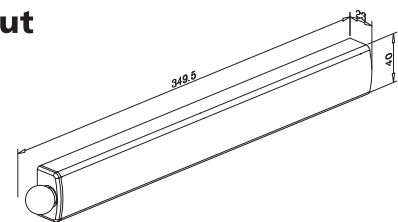

TELESCOPIC VALET ROD, pull out

Item No.	Body Size (W x D x H) mm	Material & Finish
S4400	23 x 350 x 40	Aluminum w/ Chrome
S4401	23 x 350 x 40	Aluminum w/ O.R. Bronze
S4403	23 x 350 x 40	Aluminum w/ Polish Brass
S4404	23 x 350 x 40	Aluminum w/ Silver Mist
S4405	23 x 350 x 40	Aluminum w/ Black Pearl
S4406	23 x 350 x 40	Aluminum w/ Satin Nickel
S4408	23 x 350 x 40	Aluminum w/ Satin Brass