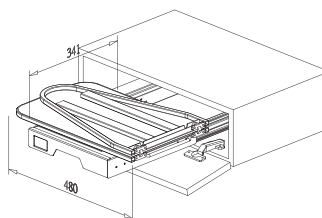

## SWIVEL IRONING BOARD, pull out

\* with easy out & soft-close function

\* U.S. Patent No. 7310899

Item No.	Content	Body Size (W x D x H) mm	For External Cabinet Width
<b>S07760SC</b>	Frame S07735GS-1 x 1pc Ironing Board S07760-2 x 1pc	140 x 340 x 1380	min. 200mm