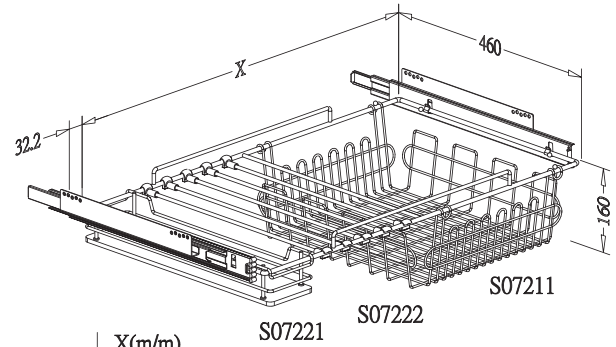

X(m/m)
S07180	697
S07190	797
S07200	897

EZ CLOSET MAID, pull out

Item No.	Content	Body w/ Slide Size (W x D x H) mm	Material & Finish (Basket)	For External Cabinet Width
S07180	S07201 x 1pc, S07211 x 1pc, S07222 x 3pcs, S07221 x 1pc, G02471 x 1pr	762-768 x 460 x 230	Steel w/ Chrome	800mm
S07190	S07202 x 1pc, S07211 x 1pc, S07222 x 5pcs, S07221 x 1pc, G02471 x 1pr	862-868 x 460 x 230	Steel w/ Chrome	900mm
S07200	S07203 x 1pc, S07211 x 1pc, S07222 x 7pcs, S07221 x 1pc, G02471 x 1pr	962-968 x 460 x 230	Steel w/ Chrome	1000mm
S07180SC	S07201 x 1pc, S07211 x 1pc, S07222 x 3pcs, S07221 x 1pc, G02471SC x 1pr	762-768 x 460 x 230	Steel w/ Chrome	800mm
S07190SC	S07202 x 1pc, S07211 x 1pc, S07222 x 5pcs, S07221 x 1pc, G02471SC x 1pr	862-868 x 460 x 230	Steel w/ Chrome	900mm
S07200SC	S07203 x 1pc, S07211 x 1pc, S07222 x 7pcs, S07221 x 1pc, G02471SC x 1pr	962-968 x 460 x 230	Steel w/ Chrome	1000mm

	X(m/m)
SR060-SM	497
SR080-SM	697
SR090-SM	797