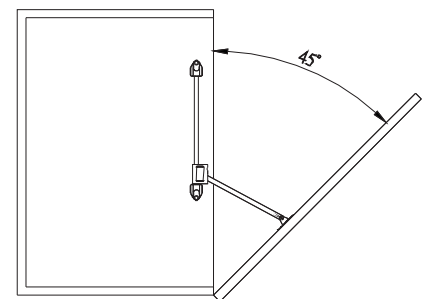

FLAP STAY

Item No.	Body Size (W x D x H) mm	Material & Finish
FS-01	13 x 37 x 288	Steel w/ Chrome