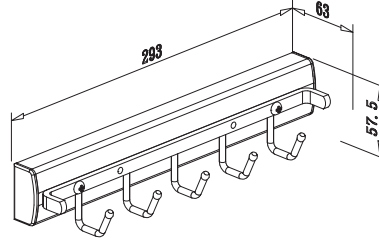

PREMIER SWIVEL BELT RACK, pull out
U.S. Patent No. 8028844

Item No.	Finish						(Depth) inch
	Chrome	Brass	O.R.B.	Black Pearl	Satin Chrome	Satin Nickel	For Internal Partition Depth
PBR 12	C	B	BN	BP	SC	SN	12"
PBR 14	C	B	BN	BP	SC	SN	14"