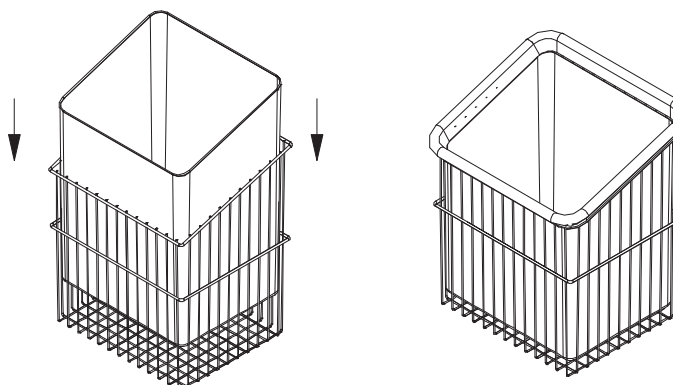

SLANTED HAMPER

Item No.	Finish				Content (Hamper, Hook)	(W x D) inch For Internal Partition Size
	Chrome	White	O.R.B.	Satin Nickel		
HS 191613	C	W	BN	SN	HS191613 x 1pc+Hook x 1pc	18" x 14"
HS 191615	C	W	BN	SN	HS191615 x 1pc+Hook x 1pc	18" x 16"
HS 192113	C	W	BN	SN	HS192113 x 1pc+Hook x 1pc	24" x 14"
HS 192115	C	W	BN	SN	HS192115 x 1pc+Hook x 1pc	24" x 16"

CANVAS LINER for Hamper

Item No.	Material & Finish	For Hamper
CB 191613	Cotton Canvas Bag	191613
CB 191615	Cotton Canvas Bag	191615
CB 192113	Cotton Canvas Bag	192113
CB 192115	Cotton Canvas Bag	192115