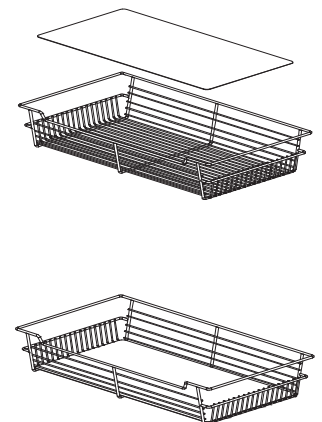

PP LINER for Closet Basket

Item No.	Size of PP liner	For Basket
BL 051814	384 x 276 x 0.8mm	051814
BL 101814	343 x 236 x 0.8mm	101814
BL 051816	384 x 326 x 0.8mm	051816
BL 101816	343 x 286 x 0.8mm	101816
BL 052414	537 x 276 x 0.8mm	052414
BL 102414	496 x 236 x 0.8mm	102414
BL 052416	537 x 326 x 0.8mm	052416
BL 102416	496 x 286 x 0.8mm	102416
BL 053014	693 x 276 x 0.8mm	053014
BL 103014	655 x 236 x 0.8mm	103014
BL 053016	693 x 326 x 0.8mm	053016
BL 103016	655 x 286 x 0.8mm	103016