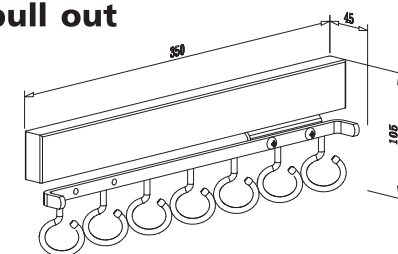

### DELUXE SLIDING TIE RACK, pull out

\* U.S. Patent No. 6679392

Item No.	Body Size (W x D x H) mm	Material & Finish
S3400	59 x 350 x 78	Steel w/ Chrome
S3401	59 x 350 x 78	Steel w/ O.R. Bronze
S3403	59 x 350 x 78	Steel w/ Brass
S3405	59 x 350 x 78	Steel w/ Black Pearl
S3406	59 x 350 x 78	Steel w/ Satin Nickel
S3409	59 x 350 x 78	Steel w/ Satin Chrome

### DELUXE SLIDING SCARF RACK, pull out

\* U.S. Patent No. 6679392

Item No.	Body Size (W x D x H) mm	Material & Finish
S7400	45 x 350 x 105	Steel w/ Chrome
S7401	45 x 350 x 105	Steel w/ O.R. Bronze
S7403	45 x 350 x 105	Steel w/ Brass
S7405	45 x 350 x 105	Steel w/ Black Pearl
S7406	45 x 350 x 105	Steel w/ Satin Nickel
S7409	45 x 350 x 105	Steel w/ Satin Chrome