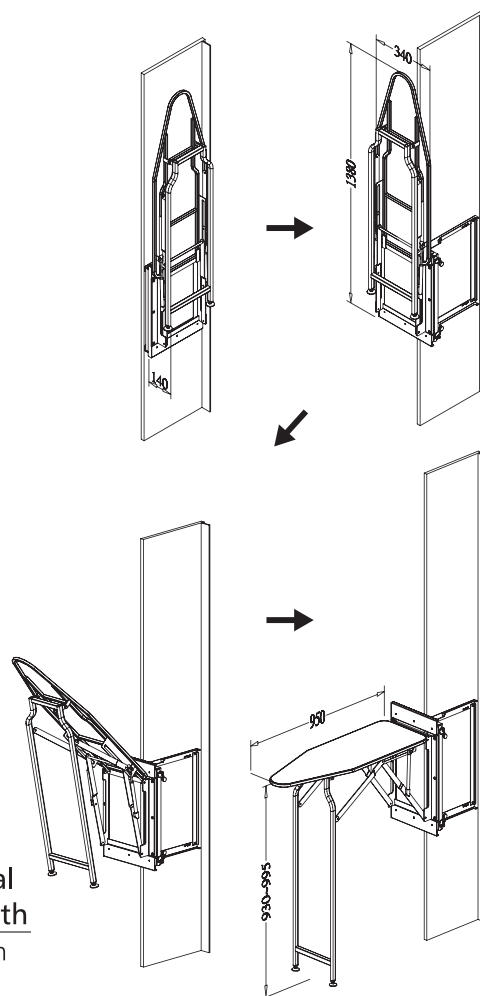

## SWIVEL IRONING BOARD, pull out

\* with easy out & soft-close function

\* U.S. Patent No. 7310899

Item No.	Content	Body Size (W x D x H) mm	For External Cabinet Width
<b>S07760SC</b>	Frame S07735GS-1 x 1pc Ironing Board S07760-2 x 1pc	140 x 340 x 1380	min. 200mm