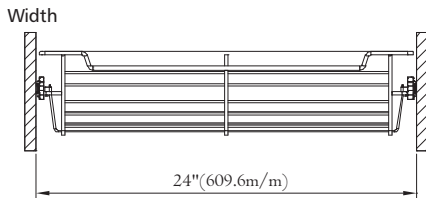

## 3 WAY HOOK

Item No.	Body Size (W x D x H) mm	Material	Finish
HK-300	71 x 61 x 98	Zinc Alloy	Chrome
HK-301	71 x 61 x 98	Zinc Alloy	O. R. Bronze
HK-303	71 x 61 x 98	Zinc Alloy	Brass
HK-305	71 x 61 x 98	Zinc Alloy	Black Pearl
HK-306	71 x 61 x 98	Zinc Alloy	Satin Nickel
HK-309	71 x 61 x 98	Zinc Alloy	Satin Chrome

## CLOSET BASKET, pull out

Item No.	Finish				Content (Basket, Slide)	(W x D) inch For Internal Partition Size
	Chrome	White	O.R.B.	Satin Nickel		
<b>SL051814</b>	C	W	BN	SN	Basket 051814 x1pc+Slide x1pr	18" x 14"
<b>SL101814</b>	C	W	BN	SN	Basket 101814 x1pc+Slide x1pr	18" x 14"
<b>SL171814</b>	C	W	BN	SN	Basket 171814 x1pc+Slide x1pr	18" x 14"
<b>SL051816</b>	C	W	BN	SN	Basket 051816 x1pc+Slide x1pr	18" x 16"
<b>SL101816</b>	C	W	BN	SN	Basket 101816 x1pc+Slide x1pr	18" x 16"
<b>SL171816</b>	C	W	BN	SN	Basket 171816 x1pc+Slide x1pr	18" x 16"
<b>SL052414</b>	C	W	BN	SN	Basket 052414 x1pc+Slide x1pr	24" x 14"
<b>SL102414</b>	C	W	BN	SN	Basket 102414 x1pc+Slide x1pr	24" x 14"
<b>SL172414</b>	C	W	BN	SN	Basket 172414 x1pc+Slide x1pr	24" x 14"
<b>SL052416</b>	C	W	BN	SN	Basket 052416 x1pc+Slide x1pr	24" x 16"
<b>SL102416</b>	C	W	BN	SN	Basket 102416 x1pc+Slide x1pr	24" x 16"
<b>SL172416</b>	C	W	BN	SN	Basket 172416 x1pc+Slide x1pr	24" x 16"
<b>SL053014</b>	C	W	BN	SN	Basket 053014 x1pc+Slide x1pr	30" x 14"
<b>SL103014</b>	C	W	BN	SN	Basket 103014 x1pc+Slide x1pr	30" x 14"
<b>SL173014</b>	C	W	BN	SN	Basket 173014 x1pc+Slide x1pr	30" x 14"
<b>SL053016</b>	C	W	BN	SN	Basket 053016 x1pc+Slide x1pr	30" x 16"
<b>SL103016</b>	C	W	BN	SN	Basket 103016 x1pc+Slide x1pr	30" x 16"
<b>SL173016</b>	C	W	BN	SN	Basket 173016 x1pc+Slide x1pr	30" x 16"