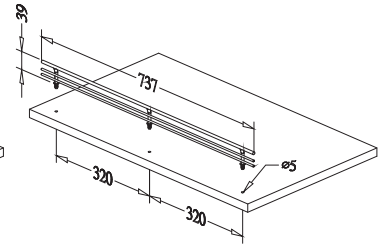

FENCE

Item No.	Finish						(Width) inch For Internal Partition Width
	Chrome	Brass	O.R.B.	Black Pearl	Satin Chrome	Satin Nickel	
F-279	C	B	BN	BP	SC	SN	12"
F-432	C	B	BN	BP	SC	SN	18"
F-584	C	B	BN	BP	SC	SN	24"
F-737	C	B	BN	BP	SC	SN	30"

SHOES RACK, pull out

Item No.	Finish				Content (Shoe Rack, Slide)	(W x D) inch For Internal Partition Size
	Chrome	White	O.R.B.	Satin Nickel		
SR 022414	C	W	BN	SN	SR022414 x 1pc + Slide x 1pr	24" x 14"
SR 023014	C	W	BN	SN	SR023014 x 1pc + Slide x 1pr	30" x 14"