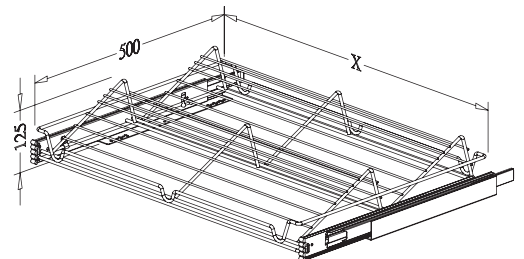

SHOE RACK- bottom mounted, pull out

Item No.	Content (Basket, Slide)	Basket w/ Slide (W x D x H) mm	Material & Finish (Basket)	For External Cabinet Width
SR060BM	SR060L x 1pc, G02470 x 1pr	526-534 x 500 x 125	Steel w/ Chrome	600mm
SR080BM	SR080L x 1pc, G02470 x 1pr	726-734 x 500 x 125	Steel w/ Chrome	800mm
SR090BM	SR090L x 1pc, G02470 x 1pr	826-834 x 500 x 125	Steel w/ Chrome	900mm
SR060BM-SC	SR060L x 1pc, G02470SC x 1pr	560-568 x 500 x 125	Steel w/ Chrome	600mm
SR080BM-SC	SR080L x 1pc, G02470SC x 1pr	760-768 x 500 x 125	Steel w/ Chrome	800mm
SR090BM-SC	SR090L x 1pc, G02470SC x 1pr	860-868 x 500 x 125	Steel w/ Chrome	900mm