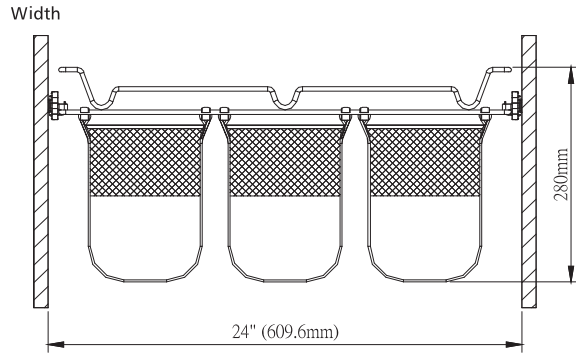

### SLIDING POUCH ORGANIZER, pull out

Item No.	Color of Pouch		Content (Body, Slide)	(W x D) inch For Internal Partition Size
	Black	Brown		
PO1224C	BL	BR	Chrome Rack x 1 pc + Pouch x 3pcs + Slide x 1 pr	24" x 14"