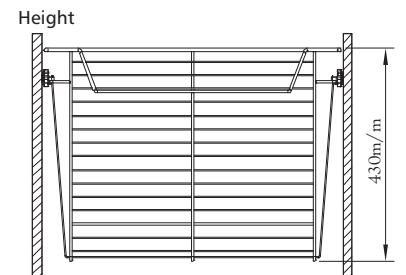

## CLOSET BASKET, pull out

Item No.	Finish				Content (Basket, Slide)	(W x D) inch For Internal Partition Size
	Chrome	White	O.R.B.	Satin Nickel		
<b>SL051814</b>	C	W	BN	SN	Basket 051814 x1pc+Slide x1pr	18" x 14"
<b>SL101814</b>	C	W	BN	SN	Basket 101814 x1pc+Slide x1pr	18" x 14"
<b>SL171814</b>	C	W	BN	SN	Basket 171814 x1pc+Slide x1pr	18" x 14"
<b>SL051816</b>	C	W	BN	SN	Basket 051816 x1pc+Slide x1pr	18" x 16"
<b>SL101816</b>	C	W	BN	SN	Basket 101816 x1pc+Slide x1pr	18" x 16"
<b>SL171816</b>	C	W	BN	SN	Basket 171816 x1pc+Slide x1pr	18" x 16"
<b>SL052414</b>	C	W	BN	SN	Basket 052414 x1pc+Slide x1pr	24" x 14"
<b>SL102414</b>	C	W	BN	SN	Basket 102414 x1pc+Slide x1pr	24" x 14"
<b>SL172414</b>	C	W	BN	SN	Basket 172414 x1pc+Slide x1pr	24" x 14"
<b>SL052416</b>	C	W	BN	SN	Basket 052416 x1pc+Slide x1pr	24" x 16"
<b>SL102416</b>	C	W	BN	SN	Basket 102416 x1pc+Slide x1pr	24" x 16"
<b>SL172416</b>	C	W	BN	SN	Basket 172416 x1pc+Slide x1pr	24" x 16"
<b>SL053014</b>	C	W	BN	SN	Basket 053014 x1pc+Slide x1pr	30" x 14"
<b>SL103014</b>	C	W	BN	SN	Basket 103014 x1pc+Slide x1pr	30" x 14"
<b>SL173014</b>	C	W	BN	SN	Basket 173014 x1pc+Slide x1pr	30" x 14"
<b>SL053016</b>	C	W	BN	SN	Basket 053016 x1pc+Slide x1pr	30" x 16"
<b>SL103016</b>	C	W	BN	SN	Basket 103016 x1pc+Slide x1pr	30" x 16"
<b>SL173016</b>	C	W	BN	SN	Basket 173016 x1pc+Slide x1pr	30" x 16"