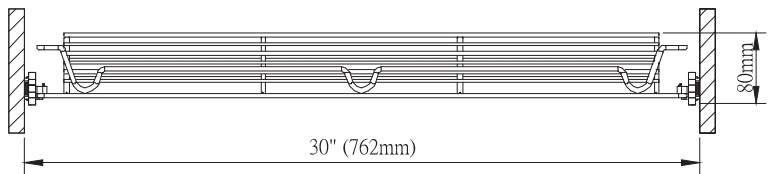

FENCE

Item No.	Finish						(Width) inch For Internal Partition Width
	Chrome	Brass	O.R.B.	Black Pearl	Satin Chrome	Satin Nickel	
F-279	C	B	BN	BP	SC	SN	12"
F-432	C	B	BN	BP	SC	SN	18"
F-584	C	B	BN	BP	SC	SN	24"
F-737	C	B	BN	BP	SC	SN	30"

SHOES RACK, pull out

Item No.	Finish				Content (Shoe Rack, Slide)	(W x D) inch For Internal Partition Size
	Chrome	White	O.R.B.	Satin Nickel		
SR 022414	C	W	BN	SN	SR022414 x 1pc + Slide x 1pr	24" x 14"
SR 023014	C	W	BN	SN	SR023014 x 1pc + Slide x 1pr	30" x 14"

SR-023014