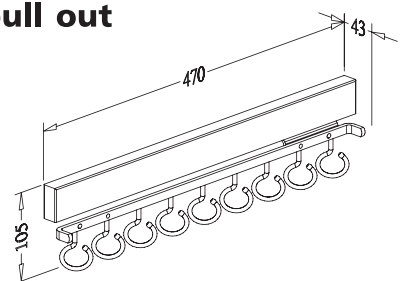

## DELUXE SLIDING TIE RACK, pull out

\* U.S. Patent No. 6679392

Item No.	Body Size (W x D x H) mm	Material & Finish
S3800	59 x 470 x 78	Steel w/ Chrome
S3801	59 x 470 x 78	Steel w/ O.R. Bronze
S3803	59 x 470 x 78	Steel w/ Brass
S3805	59 x 470 x 78	Steel w/ Black Pearl
S3806	59 x 470 x 78	Steel w/ Satin Nickel
S3809	59 x 470 x 78	Steel w/ Satin Chrome

## DELUXE SLIDING SCARF RACK, pull out

\* U.S. Patent No. 6679392

Item No.	Body Size (W x D x H) mm	Material & Finish
S7800	45 x 470 x 105	Steel w/ Chrome
S7801	45 x 470 x 105	Steel w/ O.R. Bronze
S7803	45 x 470 x 105	Steel w/ Brass
S7805	45 x 470 x 105	Steel w/ Black Pearl
S7806	45 x 470 x 105	Steel w/ Satin Nickel
S7809	45 x 470 x 105	Steel w/ Satin Chrome