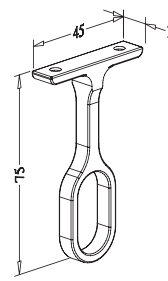

## ALUMINUM CLOSET ROD

\* w/ pvc cover to protect pole and avoid noise

Item No.	Body Size (Dia. x Length) mm	Material	Finish
P35-2438C	Ø35.4 X 2438mm	Aluminum	Anodize Nature
P35-2438BN	Ø35.4 X 2438mm	Aluminum	O.R. Bronze
P35-2438BP	Ø35.4 X 2438mm	Aluminum	Black Pearl
P35-2438SN	Ø35.4 X 2438mm	Aluminum	Satin Nickel
P35-2438SC	Ø35.4 X 2438mm	Aluminum	Satin Chrome

## END CAP

\* with 32mm system pin

\* with rise to avoid pole spinning or running

Item No.	Body Size (Dia. x Length) mm	Material	Finish
PC35C	Ø47 X 25mm	Zinc Die-Casting	Chrome
PC35BN	Ø47 X 25mm	Zinc Die-Casting	O.R. Bronze
PC35BP	Ø47 X 25mm	Zinc Die-Casting	Black Pearl
PC35SN	Ø47 X 25mm	Zinc Die-Casting	Satin Nickel
PC35SC	Ø47 X 25mm	Zinc Die-Casting	Satin Chrome

## OVAL TUBE

Item No.	Body Size (Dia. x Length) mm	Material & Finish	For External Cabinet Width
S03040	15 x 30 x 364mm	Steel with Chrome	400mm
S03045	15 x 30 x 414mm	Steel with Chrome	450mm
S03050	15 x 30 x 464mm	Steel with Chrome	500mm
S03060	15 x 30 x 564mm	Steel with Chrome	600mm
S03080	15 x 30 x 764mm	Steel with Chrome	800mm
S03090	15 x 30 x 864mm	Steel with Chrome	900mm
S03100	15 x 30 x 964mm	Steel with Chrome	1000mm
S03120	15 x 30 x 1164mm	Steel with Chrome	1200mm
S03150	15 x 30 x 1464mm	Steel with Chrome	1500mm

## CENTRAL HOLDER, for oval tube

Item No.	Body Size (W x D x H) mm	Material & Finish
H09037	11 x 45 x 75mm	Zinc Alloy Zinc