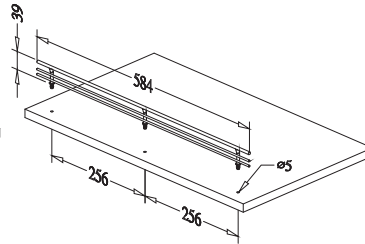

FENCE

Item No.	Finish						(Width) inch For Internal Partition Width
	Chrome	Brass	O.R.B.	Black Pearl	Satin Chrome	Satin Nickel	
F-279	C	B	BN	BP	SC	SN	12"
F-432	C	B	BN	BP	SC	SN	18"
F-584	C	B	BN	BP	SC	SN	24"
F-737	C	B	BN	BP	SC	SN	30"

SHOES RACK, pull out

Item No.	Finish				Content (Shoe Rack, Slide)	(W x D) inch For Internal Partition Size
	Chrome	White	O.R.B.	Satin Nickel		
SR 022414	C	W	BN	SN	SR022414 x 1pc + Slide x 1pr	24" x 14"
SR 023014	C	W	BN	SN	SR023014 x 1pc + Slide x 1pr	30" x 14"