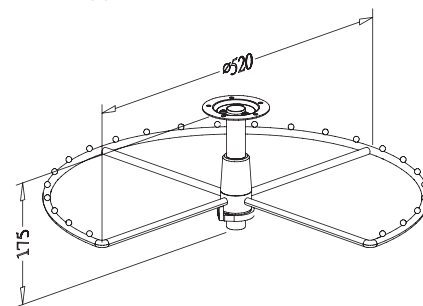

PIE-CUT SWIVEL HANGER RACK

Item No.	Body Size (Dia. x H) mm	Material & Finish	For Corner Cabinet Width
S08520	Ø520 x 175	Steel w/ Chrome	900mm