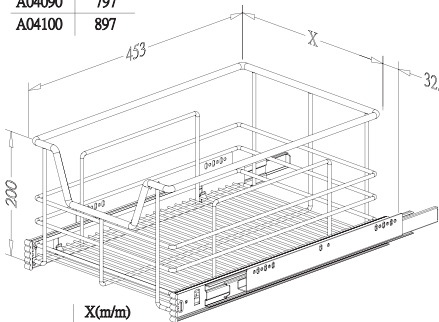

X(m/m)
A04030	197
A04040	297
A04045	347
A04050	397
A04060	497
A04070	597
A04072	617
A04080	697
A04090	797
A04100	897

	X(m/m)
A04240	347
A04245	347
A04250	397
A04260	497
A04270	597
A04280	697
A04290	797
A04300	897

A04030SC	A04030L x 1pc, G02471SC x 1pr	260-268 x 453 x 145	Steel w/ Chrome	300mm
A04040SC	A04040L x 1pc, G02471SC x 1pr	360-368 x 453 x 145	Steel w/ Chrome	400mm
A04045SC	A04045L x 1pc, G02471SC x 1pr	410-418 x 453 x 145	Steel w/ Chrome	450mm
A04050SC	A04050L x 1pc, G02471SC x 1pr	460-468 x 453 x 145	Steel w/ Chrome	500mm
A04060SC	A04060L x 1pc, G02471SC x 1pr	560-568 x 453 x 145	Steel w/ Chrome	600mm
A04070SC	A04070L x 1pc, G02471SC x 1pr	660-668 x 453 x 145	Steel w/ Chrome	700mm
A04072SC	A04072L x 1pc, G02471SC x 1pr	680-688 x 453 x 145	Steel w/ Chrome	720mm
A04080SC	A04080L x 1pc, G02471SC x 1pr	760-768 x 453 x 145	Steel w/ Chrome	800mm
A04090SC	A04090L x 1pc, G02471SC x 1pr	860-868 x 453 x 145	Steel w/ Chrome	900mm
A04100SC	A04100L x 1pc, G02471SC x 1pr	960-968 x 453 x 145	Steel w/ Chrome	1000mm
A04240SC	A04240L x 1pc, G02471SC x 1pr	360-368 x 453 x 210	Steel w/ Chrome	400mm
A04245SC	A04245L x 1pc, G02471SC x 1pr	410-418 x 453 x 210	Steel w/ Chrome	450mm
A04250SC	A04250L x 1pc, G02471SC x 1pr	460-468 x 453 x 210	Steel w/ Chrome	500mm
A04260SC	A04260L x 1pc, G02471SC x 1pr	560-568 x 453 x 210	Steel w/ Chrome	600mm
A04270SC	A04270L x 1pc, G02471SC x 1pr	660-668 x 453 x 210	Steel w/ Chrome	700mm
A04280SC	A04280L x 1pc, G02471SC x 1pr	760-768 x 453 x 210	Steel w/ Chrome	800mm
A04290SC	A04290L x 1pc, G02471SC x 1pr	860-868 x 453 x 210	Steel w/ Chrome	900mm
A04300SC	A04300L x 1pc, G02471SC x 1pr	960-968 x 453 x 210	Steel w/ Chrome	1000mm

CANVAS LINER

Item No.	Body Size (W x D x H) mm	Material & Finish	For Basket
CB-040	277 x 435 x 135	Cotton	A04040
CB-045	327 x 435 x 135	Cotton	A04045
CB-050	377 x 435 x 135	Cotton	A04050
CB-060	477 x 435 x 135	Cotton	A04060
CB-070	577 x 435 x 135	Cotton	A04070
CB-080	677 x 435 x 135	Cotton	A04080
CB-090	777 x 435 x 135	Cotton	A04090
CB-100	877 x 435 x 135	Cotton	A04100
CB-240	277 x 435 x 200	Cotton	A04240
CB-245	327 x 435 x 200	Cotton	A04245
CB-250	377 x 435 x 200	Cotton	A04250
CB-260	477 x 435 x 200	Cotton	A04260
CB-270	577 x 435 x 200	Cotton	A04270
CB-280	677 x 435 x 200	Cotton	A04280
CB-290	777 x 435 x 200	Cotton	A04290
CB-300	877 x 435 x 200	Cotton	A04300