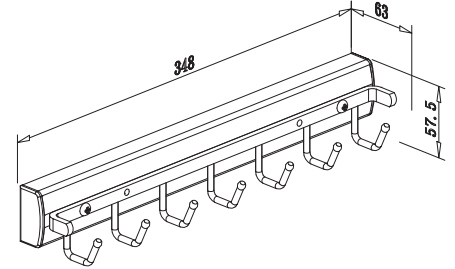

PREMIER SWIVEL BELT RACK, pull out
U.S. Patent No. 8028844

Item No.	Finish						(Depth) inch
	Chrome	Brass	O.R.B.	Black Pearl	Satin Chrome	Satin Nickel	For Internal Partition Depth
PBR 12	C	B	BN	BP	SC	SN	12"
PBR 14	C	B	BN	BP	SC	SN	14"