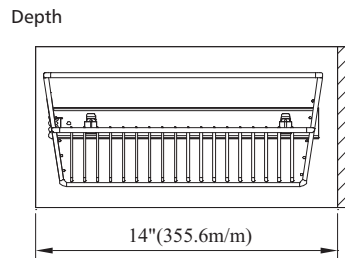

CLOSET BASKET, pull out

Item No.	Finish				Content (Basket, Slide)	(W x D) inch For Internal Partition Size
	Chrome	White	O.R.B.	Satin Nickel		
SL051814	C	W	BN	SN	Basket 051814 x1pc+Slide x1pr	18" x 14"
SL101814	C	W	BN	SN	Basket 101814 x1pc+Slide x1pr	18" x 14"
SL171814	C	W	BN	SN	Basket 171814 x1pc+Slide x1pr	18" x 14"
SL051816	C	W	BN	SN	Basket 051816 x1pc+Slide x1pr	18" x 16"
SL101816	C	W	BN	SN	Basket 101816 x1pc+Slide x1pr	18" x 16"
SL171816	C	W	BN	SN	Basket 171816 x1pc+Slide x1pr	18" x 16"
SL052414	C	W	BN	SN	Basket 052414 x1pc+Slide x1pr	24" x 14"
SL102414	C	W	BN	SN	Basket 102414 x1pc+Slide x1pr	24" x 14"
SL172414	C	W	BN	SN	Basket 172414 x1pc+Slide x1pr	24" x 14"
SL052416	C	W	BN	SN	Basket 052416 x1pc+Slide x1pr	24" x 16"
SL102416	C	W	BN	SN	Basket 102416 x1pc+Slide x1pr	24" x 16"
SL172416	C	W	BN	SN	Basket 172416 x1pc+Slide x1pr	24" x 16"
SL053014	C	W	BN	SN	Basket 053014 x1pc+Slide x1pr	30" x 14"
SL103014	C	W	BN	SN	Basket 103014 x1pc+Slide x1pr	30" x 14"
SL173014	C	W	BN	SN	Basket 173014 x1pc+Slide x1pr	30" x 14"
SL053016	C	W	BN	SN	Basket 053016 x1pc+Slide x1pr	30" x 16"
SL103016	C	W	BN	SN	Basket 103016 x1pc+Slide x1pr	30" x 16"
SL173016	C	W	BN	SN	Basket 173016 x1pc+Slide x1pr	30" x 16"

SLIDE for 14" & 16" depth Closet System

Item No.	Finish				Depth of Partition For Internal Partition Size
	Zinc	White	Black	Satin Nickel	
SL310	FG	FW	BP	SN	14"
SL370	FG	FW	BP	SN	16"