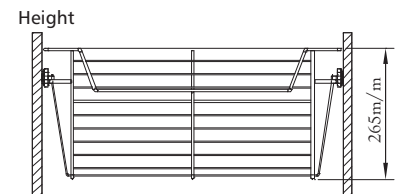

## CLOSET BASKET, pull out

Item No.	Finish				Content (Basket, Slide)	(W x D) inch For Internal Partition Size
	Chrome	White	O.R.B.	Satin Nickel		
<b>SL051814</b>	C	W	BN	SN	Basket 051814 x1pc+Slide x1pr	18" x 14"
<b>SL101814</b>	C	W	BN	SN	Basket 101814 x1pc+Slide x1pr	18" x 14"
<b>SL171814</b>	C	W	BN	SN	Basket 171814 x1pc+Slide x1pr	18" x 14"
<b>SL051816</b>	C	W	BN	SN	Basket 051816 x1pc+Slide x1pr	18" x 16"
<b>SL101816</b>	C	W	BN	SN	Basket 101816 x1pc+Slide x1pr	18" x 16"
<b>SL171816</b>	C	W	BN	SN	Basket 171816 x1pc+Slide x1pr	18" x 16"
<b>SL052414</b>	C	W	BN	SN	Basket 052414 x1pc+Slide x1pr	24" x 14"
<b>SL102414</b>	C	W	BN	SN	Basket 102414 x1pc+Slide x1pr	24" x 14"
<b>SL172414</b>	C	W	BN	SN	Basket 172414 x1pc+Slide x1pr	24" x 14"
<b>SL052416</b>	C	W	BN	SN	Basket 052416 x1pc+Slide x1pr	24" x 16"
<b>SL102416</b>	C	W	BN	SN	Basket 102416 x1pc+Slide x1pr	24" x 16"
<b>SL172416</b>	C	W	BN	SN	Basket 172416 x1pc+Slide x1pr	24" x 16"
<b>SL053014</b>	C	W	BN	SN	Basket 053014 x1pc+Slide x1pr	30" x 14"
<b>SL103014</b>	C	W	BN	SN	Basket 103014 x1pc+Slide x1pr	30" x 14"
<b>SL173014</b>	C	W	BN	SN	Basket 173014 x1pc+Slide x1pr	30" x 14"
<b>SL053016</b>	C	W	BN	SN	Basket 053016 x1pc+Slide x1pr	30" x 16"
<b>SL103016</b>	C	W	BN	SN	Basket 103016 x1pc+Slide x1pr	30" x 16"
<b>SL173016</b>	C	W	BN	SN	Basket 173016 x1pc+Slide x1pr	30" x 16"