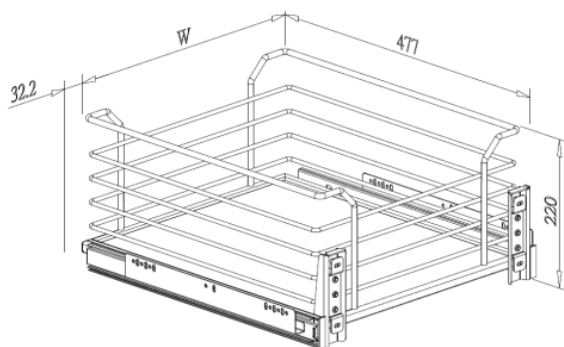

W (m/m)
A04240DSB	295
A04245DSB	345
A04250DSB	395
A04260DSB	495
A04270DSB	595
A04280DSB	695
A04290DSB	795
A04300DSB	895

Item No.	Content			Basket w/ Slide (W x D x H) mm	For External Cabinet Width
	Basket	Slide	Door Bracket		
A04240DSB	A04240SBL x 1pc	G02471SC x 1pr	G01135 x 1pr	360-368 x 477 x 220	400mm
A04245DSB	A04245SBL x 1pc	G02471SC x 1pr	G01135 x 1pr	410-418 x 477 x 220	450mm
A04250DSB	A04250SBL x 1pc	G02471SC x 1pr	G01135 x 1pr	460-468 x 477 x 220	500mm
A04260DSB	A04260SBL x 1pc	G02471SC x 1pr	G01135 x 1pr	560-568 x 477 x 220	600mm
A04270DSB	A04270SBL x 1pc	G02471SC x 1pr	G01135 x 1pr	660-668 x 477 x 220	700mm
A04280DSB	A04280SBL x 1pc	G02471SC x 1pr	G01135 x 1pr	760-768 x 477 x 220	800mm
A04290DSB	A04290SBL x 1pc	G02471SC x 1pr	G01135 x 1pr	860-868 x 477 x 220	900mm
A04300DSB	A04300SBL x 1pc	G02471SC x 1pr	G01135 x 1pr	960-968 x 477 x 220	1000mm