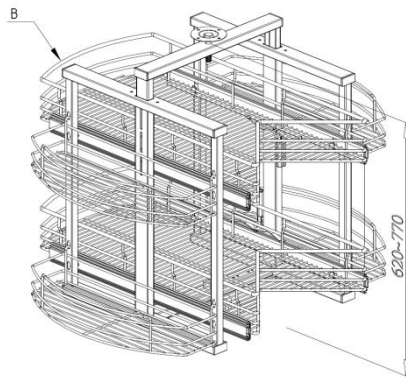

"FOUNDER" LAZY SUSAN

- For both pie cut & full round open door
- Round trip pull out
- Loading capacity 80kgs
- Patent No. M318962

	A	B	X	Y (mm)
B08580	760	ø720	255	310
B08600	860	ø780	355	450

Item No.	Content		Body Size Dia.(B) x H mm	Material & Finish (Basket)	For Corner Cabinet Width
	Frame	Basket			
B08580	B68058 x 1set	B08601 x 4pcs, B08604 x 2pcs	Ø720 x 620-770	Steel w/ Chrome	800mm
B08600	B68060 x 1set	B08601 x 4pcs, B08605 x 2pcs	Ø780 x 620-770	Steel w/ Chrome	900mm