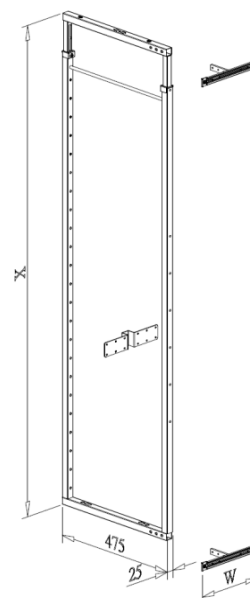

■ Interior Cabinet Height 1260-1670mm

Item No.	Content			Basket w/ Slide (W x D x H) mm	For External Cabinet Width
	Frame	Basket	Runner		
B01315SB	B61013 x 1pc	B08015SB x 4pcs	G02500SC x 1set	100 x 492 x 1260-1670	150mm
B01320SB	B61013 x 1pc	B08020SB x 4pcs	G02500SC x 1set	145 x 492 x 1260-1670	200mm
B01325SB	B61013 x 1pc	B08025SB x 4pcs	G02500SC x 1set	195 x 492 x 1260-1670	250mm
B01330SB	B61013 x 1pc	B08030SB x 4pcs	G02500SC x 1set	245 x 492 x 1260-1670	300mm
B01335SB	B61013 x 1pc	B08035SB x 4pcs	G02500SC x 1set	295 x 492 x 1260-1670	350mm
B01340SB	B61013 x 1pc	B08040SB x 4pcs	G02500SC x 1set	345 x 492 x 1260-1670	400mm
B01345SB	B61013 x 1pc	B08045SB x 4pcs	G02500SC x 1set	395 x 492 x 1260-1670	450mm
B01350SB	B61013 x 1pc	B08050SB x 4pcs	G02500SC x 1set	445 x 492 x 1260-1670	500mm
B01360SB	B61013 x 1pc	B08060SB x 4pcs	G02500SC x 1set	545 x 492 x 1260-1670	600mm

ADJUSTABLE FRAME for TALL UNIT

Item No.	Body Size	Material & Finish	For Internal Cabinet Height
	W x D x H(X) mm		
B61011	100-545 x 475 x 1640-2050	Steel w/ Silver Color Coating	1760-2170mm
B61012	100-545 x 475 x 1440-1850	Steel w/ Silver Color Coating	1560-1970mm
B61013	100-545 x 475 x 1140-1550	Steel w/ Silver Color Coating	1260-1670mm