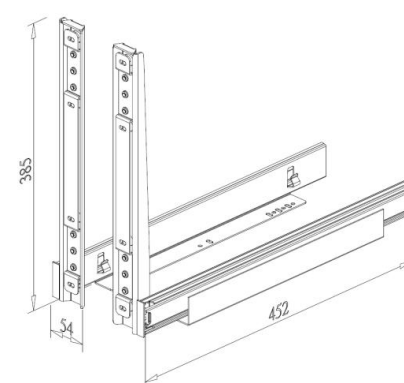

DOOR PANEL BRACKET, 1 pair

- For slide G02471, G02471SC, G02471BSC
  G02470, G02470SC, G02470BSC

Item No.	Body Size (W x D x H) mm	Material & Finish (Housing)
G01135	40 x 19 x 135	Steel w/ Silver powder coating
G01135B	40 x 19 x 135	Steel w/ Black powder coating

DOOR PANEL BRACKET, 1 pair

- For slide G02471, G02471SC, G02471BSC
  G02470, G02470SC, G02470BSC

Item No.	Body Size (W x D x H) mm	Material & Finish (Housing)
G01375	40 x 19 x 375	Steel w/ Silver powder coating
G01375B	40 x 19 x 375	Steel w/ Black powder coating