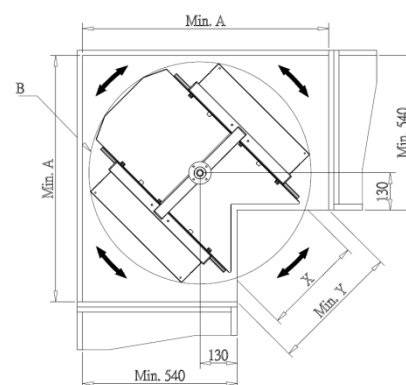

B07020LV

B08604LV

B08605LV

B07020LV

B08604LV / B08605LV

"FOUNDER" LAZY SUSAN

- For both pie cut & full round open door
- Round trip pull out
- Loading capacity 80kgs
- Patent No. M318962

	A	B	X	Y (m/m)
B08580TLV	760	∅720	255	310
B08600TLV	860	∅780	355	450