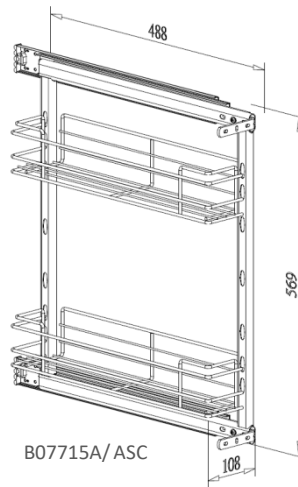

- Lava tray basket

Item No.	Body Size W x D x H (mm)	For External Cabinet Width
B07020TLV	110 x 451 x 80	200mm
B07030TLV	200 x 451 x 80	300mm
B07040TLV	300 x 451 x 80	400mm

SMALL SIDE MOUNTED KIT

- Available for hinge door or panel door
- Universal right and left
- With soft-close function (SC)