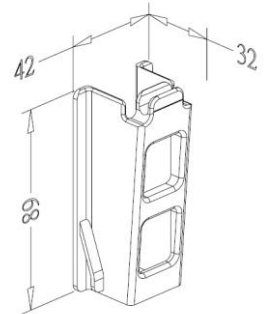

BASKET HOLDER

- Optional (2pcs/pair)