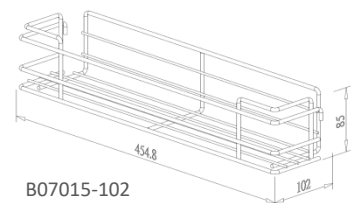

B07015-102

B07020/30/40

SMALL SIDE MOUNTED KIT

- Available for hinge door or panel door
- Universal right and left
- With soft-close function

Item No.	Content		Body Size (W x D x H) mm	Material & Finish (Basket)	For External Cabinet Width
	Frame	Basket			
B07720SB	B67007SC x 1pc	B07020SB x 2pcs	158 x 488 x 569	White Chipboard Base with Chrome Fence	200mm
B07730SB	B67007SC x 1pc	B07030SB x 2pcs	248 x 488 x 569		300mm
B07740SB	B67007SC x 1pc	B07040SB x 2pcs	348 x 488 x 569		400mm