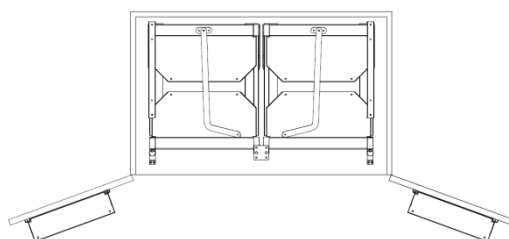

ADJUSTABLE FRAME for UNIQUE LARDER UNIT

Item No.	Body Size (W x D x H) mm	Material & Finish	For Internal Cabinet Height
B65005LV	778 x 520 x 1260-1390	Steel w/ Lava color coating	1260-1390mm
B65007LV	778 x 520 x 1840-1970	Steel w/ Lava color coating	1840-1970mm

LAVA TRAY BASKET for UNIQUE LARDER UNIT

Item No.	Body Size W x D x H (mm)	Material & Finish	Position
B05110TLV	359 x 197 x 80	Lava tray basket	Inner Basket
B05170TLV	281 x 80 x 80	Lava tray basket	Door Basket

B05170TLV