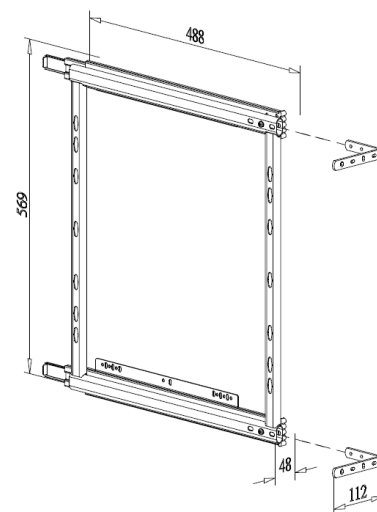

SMALL SIDE MOUNTED KIT

- Available for hinge door or panel door
- Universal right and left
- With soft-close function

Item No.	Content		Body Size (W x D x H) mm	Material & Finish (Basket)	For External Cabinet Width
	Frame	Basket			
B07720LV	B67007LV x 1pc	B07020LV x 2pcs	158 x 488 x 569	Lava chipboard base with lava color fence	200mm
B07730LV	B67007LV x 1pc	B07030LV x 2pcs	248 x 488 x 569		300mm
B07740LV	B67007LV x 1pc	B07040LV x 2pcs	348 x 488 x 569		400mm

FRAME for SMALL SIDE MOUNTED KIT

Item No.	Body Size (W x D x H) mm	Material & Finish	For Internal Cabinet Height
B67007LV	48 x 488 x 569	Steel w/ Lava Color Coating	min. 570mm

LAVA CHIPBOARD BASE BASKET for SIDE MOUNTED KIT

- Lava chipboard base with lava color fence

Item No.	Body Size W x D x H (mm)	For External Cabinet Width
B07020LV	110 x 456 x 85	200mm
B07030LV	200 x 456 x 85	300mm
B07040LV	300 x 456 x 85	400mm