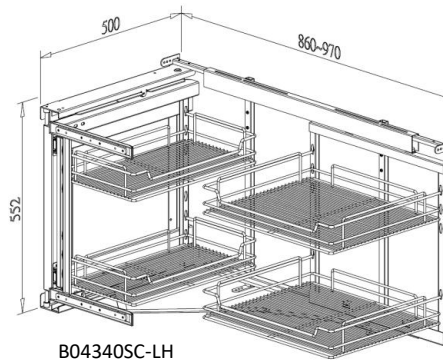

UNIVERSAL MAGIC CORNER

- For both right & left handed door
- With soft-close function

B04340SC-LH