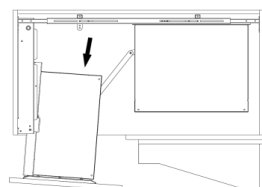

UNIVERSAL MAGIC CORNER

- For both right & left handed door
- With soft-close function

Item No.	Content (Frame, Basket)	Body Size (W x D x H) mm	Material & Finish (Basket)	For External Door Opening
B04340TLV	B64003LV x 1pc Door Basket B04150TLV x 2pcs Inner Basket B04160TLV x 2pcs	860-970 x 500 x 552	Lava tray basket	450mm

FRAME for UNIVERSAL MAGIC CORNER

Item No.	Body Size (W x D x H) mm	Material & Finish
B64003LV	860-970 x 500 x 552	Steel w/ Lava Color Coating

LAVA TRAY BASKET for UNIVERSAL MAGIC CORNER

Item No.	Body Size W x D x H (mm)	Material & Finish	Position
B04150TLV	250 x 431 x 80	Lava tray basket	Door Basket
B04160TLV	451 x 365 x 80	Lava tray basket	Inner Basket

B04150TLV