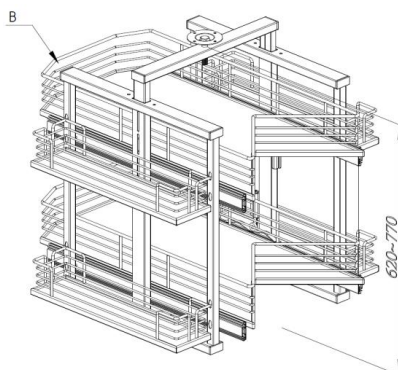

B08601

B08604 / B08605

"FOUNDER" LAZY SUSAN

- For both pie cut & full round open door
- Round trip pull out
- Loading capacity 80kgs
- Patent No. M318962

	A	B	X	Y (m/m)
B08580SB	760	φ720	255	310
B08600SB	860	φ780	355	450