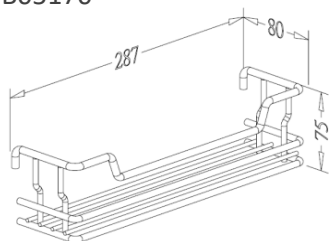

FRAME for "FOUNDER" LARDER UNIT

Item No.	Body Size (W x D x H) mm	Material & Finish	For Internal Cabinet Height
B65002SC-450	410 x 520 x 1260-1390	Steel w/ Silver color coating	1260-1390mm
B65004SC-450	410 x 520 x 1840-1970	Steel w/ Silver color coating	1840-1970mm

WIRE BASKET for "FOUNDER" LARDER UNIT

Item No.	Body Size W x D x H (mm)	Material & Finish	Position
B05170	287 x 80 x 75	Steel w/ Chrome	Door Basket
B05180	328 x 130 x 85	Steel w/ Chrome	Middle Basket
B05190	328 x 280 x 85	Steel w/ Chrome	Inner Basket