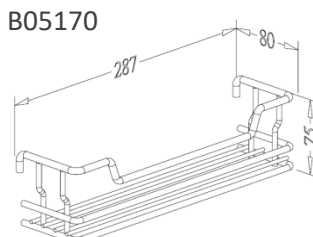

ADJUSTABLE FRAME for UNIQUE LARDER UNIT

Item No.	Body Size (W x D x H) mm	Material & Finish	For Internal Cabinet Height
B65005	778 x 520 x 1260-1390	Steel w/ Silver color coating	1260-1390mm
B65007	778 x 520 x 1840-1970	Steel w/ Silver color coating	1840-1970mm

WIRE BASKET for UNIQUE LARDER UNIT

Item No.	Body Size W x D x H (mm)	Material & Finish	Position
B05110	365 x 205 x 85	Steel w/ Chrome	Inner Basket
B05170	287 x 80 x 75	Steel w/ Chrome	Door Basket

B05170