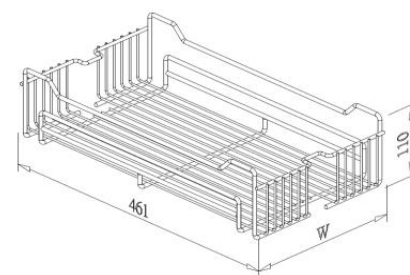

Interior Cabinet Height 1260-1670mm

Item No.	Content			Basket w/ Slide (W x D x H) mm	For External Cabinet Width
	Frame	Basket	Runner		
B01315SC	B61013 x 1pc	B08015 x 4pcs	G02500SC x 1set	100 x 492 x 1260-1670	150mm
B01320SC	B61013 x 1pc	B08020 x 4pcs	G02500SC x 1set	145 x 492 x 1260-1670	200mm
B01325SC	B61013 x 1pc	B08025 x 4pcs	G02500SC x 1set	195 x 492 x 1260-1670	250mm
B01330SC	B61013 x 1pc	B08030 x 4pcs	G02500SC x 1set	245 x 492 x 1260-1670	300mm
B01335SC	B61013 x 1pc	B08035 x 4pcs	G02500SC x 1set	295 x 492 x 1260-1670	350mm
B01340SC	B61013 x 1pc	B08040 x 4pcs	G02500SC x 1set	345 x 492 x 1260-1670	400mm
B01345SC	B61013 x 1pc	B08045 x 4pcs	G02500SC x 1set	395 x 492 x 1260-1670	450mm
B01350SC	B61013 x 1pc	B08050 x 4pcs	G02500SC x 1set	445 x 492 x 1260-1670	500mm
B01360SC	B61013 x 1pc	B08060 x 4pcs	G02500SC x 1set	545 x 492 x 1260-1670	600mm

ADJUSTABLE FRAME for TALL UNIT

Item No.	Body Size	Material & Finish	For Internal Cabinet Height
	W x D x H(X) mm		
B61011	100-545 x 475 x 1640-2050	Steel w/ Silver Color Coating	1760-2170mm
B61012	100-545 x 475 x 1440-1850	Steel w/ Silver Color Coating	1560-1970mm
B61013	100-545 x 475 x 1140-1550	Steel w/ Silver Color Coating	1260-1670mm

WIRE BASKET for TALL UNIT

- Steel with chrome plated

Item No.	Body Size	For External Cabinet Width
	W x D x H (mm)	
B08015	100 x 461 x 110	150mm
B08020	145 x 461 x 110	200mm
B08025	195 x 461 x 110	250mm
B08030	245 x 461 x 110	300mm
B08035	295 x 461 x 110	350mm
B08040	345 x 461 x 110	400mm
B08045	395 x 461 x 110	450mm
B08050	445 x 461 x 110	500mm
B08060	545 x 461 x 110	600mm