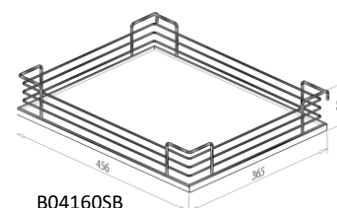

UNIVERSAL MAGIC CORNER

- For both right & left handed door
- With soft-close function

Item No.	Content (Frame, Basket)	Body Size (W x D x H) mm	Material & Finish (Basket)	For External Door Opening
B04340SB	B64003SC x 1pc Door Basket B04150SB x 2pcs Inner Basket B04160SB x 2pcs	860-970 x 500 x 552	White chipboard base with chrome fence	450mm

FRAME for UNIVERSAL MAGIC CORNER

Item No.	Body Size (W x D x H) mm	Material & Finish
B64003SC	860-970 x 500 x 552	Steel w/ Silver Color Coating

WHITE CHIPBOARD BASE BASKET for UNIVERSAL MAGIC CORNER

Item No.	Body Size W x D x H (mm)	Material & Finish	Position
B04150SB	250 x 436 x 85	White chipboard base with chrome fence	Door Basket
B04160SB	456 x 365 x 85		Inner Basket

B04160SB