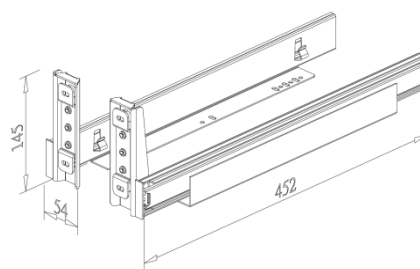

G01135/B for G02470/ SC/ BSC