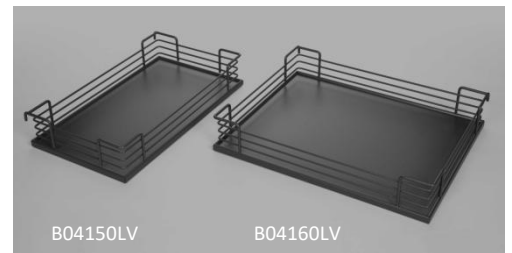

B04150LV

B04160LV