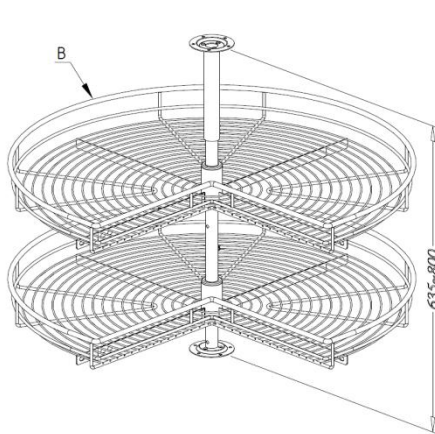

Item No.	Content (Pole, Basket)	Body Size Dia.(B) mm	Material & Finish (Basket)	For Corner Cabinet Width
B08200	B08002 x 1pc B08275 x 2pcs	Ø700	Steel w/ Chrome	800mm
B08210	B08002 x 1pc B08285 x 2pcs	Ø820	Steel w/ Chrome	900mm