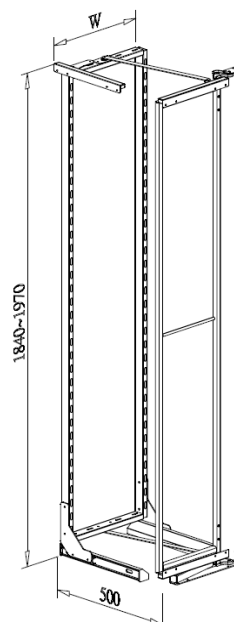

B65008LV-450 / 500 / 600

LAVA CHIPBOARD BASE BASKET for DELUXE PANTRY UNIT

Item No.	Body Size W x D x H (mm)	Material & Finish	Position
B05145LV	364 x 275 x 85	Lava chipboard base with lava color fence	Inner Basket
B05245LV	286 x 110 x 85		Door Basket
B05150LV	414 x 275 x 85		Inner Basket
B05250LV	336 x 110 x 85		Door Basket
B05160LV	514 x 275 x 85		Inner Basket
B05260LV	436 x 110 x 85		Door Basket