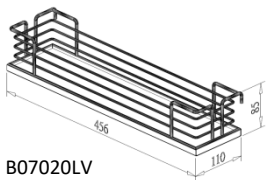

LAVA CHIPBOARD BASE BASKET for FOUNDER LAZY SUSAN

Item No.	Body Size	Material & Finish
	(W x D x H) mm	
B07020LV	456 x 110 x 85	Lava chipboard base with lava color fence
B08604LV	250 x 672 x 100	Lava chipboard base with lava color fence
B08605LV	350 x 705 x 100	Lava chipboard base with lava color fence