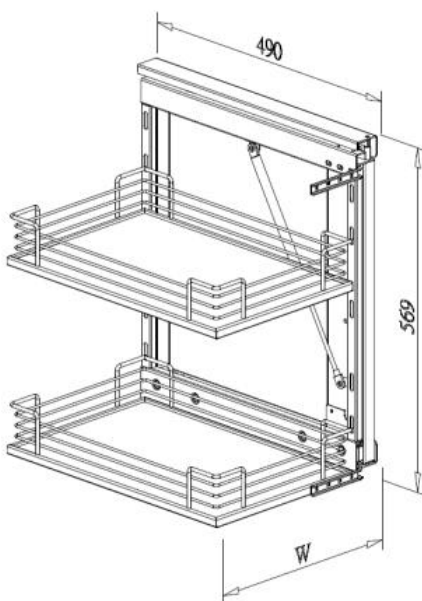

SWIVEL OUT- SMALL SIDE MOUNTED KIT

- With easy-out & soft-close function
- Universal right and left
- White chipboard base basket

Item No.	Content		Body Size (W x D x H) mm	Material & Finish (Basket)	For External Cabinet Width
	Frame	Basket			
B07520SB	B67005SC x 1pc	B07020SB x 2pcs	155 x 490 x 569	White chipboard base with chrome fence	200mm
B07530SB	B67005SC x 1pc	B07030SB x 2pcs	245 x 490 x 569		300mm
B07540SB	B67005SC x 1pc	B07040SB x 2pcs	345 x 490 x 569		400mm