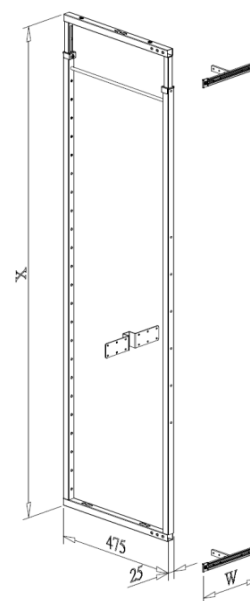

■ Interior Cabinet Height 1260-1670mm

Item No.	Content			Basket w/ Slide (W x D x H) mm	For External Cabinet Width
	Frame	Basket	Runner		
B01315LV	B61013LV x 1pc	B08015LV x 4pcs	G02500LV x 1set	100 x 492 x 1260-1670	150mm
B01320LV	B61013LV x 1pc	B08020LV x 4pcs	G02500LV x 1set	145 x 492 x 1260-1670	200mm
B01325LV	B61013LV x 1pc	B08025LV x 4pcs	G02500LV x 1set	195 x 492 x 1260-1670	250mm
B01330LV	B61013LV x 1pc	B08030LV x 4pcs	G02500LV x 1set	245 x 492 x 1260-1670	300mm
B01335LV	B61013LV x 1pc	B08035LV x 4pcs	G02500LV x 1set	295 x 492 x 1260-1670	350mm
B01340LV	B61013LV x 1pc	B08040LV x 4pcs	G02500LV x 1set	345 x 492 x 1260-1670	400mm
B01345LV	B61013LV x 1pc	B08045LV x 4pcs	G02500LV x 1set	395 x 492 x 1260-1670	450mm
B01350LV	B61013LV x 1pc	B08050LV x 4pcs	G02500LV x 1set	445 x 492 x 1260-1670	500mm
B01360LV	B61013LV x 1pc	B08060LV x 4pcs	G02500LV x 1set	545 x 492 x 1260-1670	600mm

ADJUSTABLE FRAME for TALL UNIT

Item No.	Body Size	Material & Finish	For Internal Cabinet Height
	W x D x H(X) mm		
B61011LV	100-545 x 475 x 1640-2050	Steel w/ Lava Color Coating	1760-2170mm
B61012LV	100-545 x 475 x 1440-1850	Steel w/ Lava Color Coating	1560-1970mm
B61013LV	100-545 x 475 x 1140-1550	Steel w/ Lava Color Coating	1260-1670mm