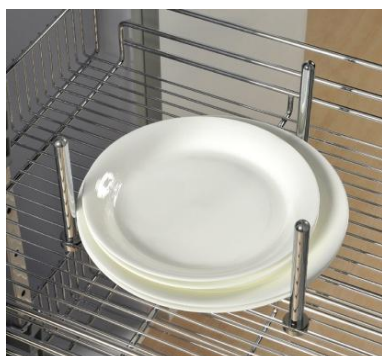

METAL PEG

- Available for most of our wire basket
- Optional

Item No.	Body Size (Dia. x L) mm	Material & finish
A04001	Ø22 x 129	Steel w/ Chrome