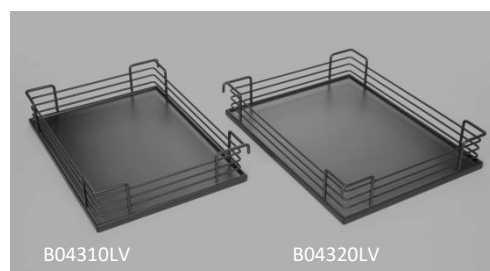

B04310LV

B04320LV