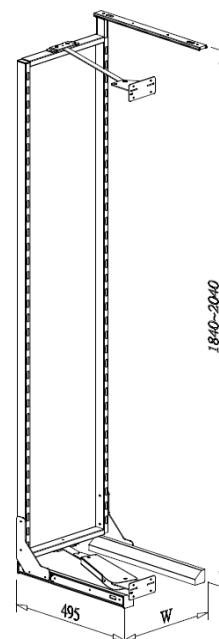

B65017SC-
300/ 400/ 450/ 500/ 600

WIRE BASKET for EASY OUT LARDER

Item No.	Body Size W x D x H (mm)	Material & Finish	For External Cabinet Width
B05330L	214 x 430 x 85	Steel w/ Chrome	300mm
B05340L	314 x 430 x 85	Steel w/ Chrome	400mm
B05345L	364 x 430 x 85	Steel w/ Chrome	450mm
B05350L	414 x 430 x 85	Steel w/ Chrome	500mm
B05360L	514 x 430 x 85	Steel w/ Chrome	600mm