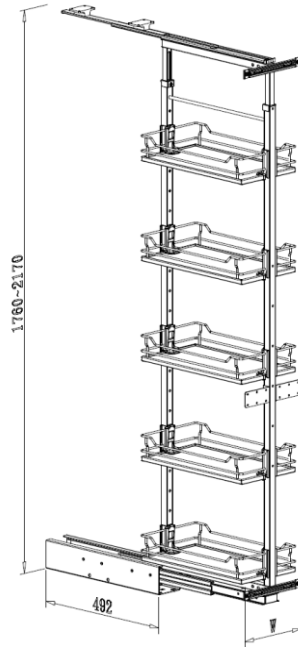

WIRE BASKET for TALL UNIT

- Steel with chrome plated

Item No.	Body Size	For External Cabinet Width
	W x D x H (mm)	
B08015	100 x 461 x 110	150mm
B08020	145 x 461 x 110	200mm
B08025	195 x 461 x 110	250mm
B08030	245 x 461 x 110	300mm
B08035	295 x 461 x 110	350mm
B08040	345 x 461 x 110	400mm
B08045	395 x 461 x 110	450mm
B08050	445 x 461 x 110	500mm
B08060	545 x 461 x 110	600mm

RUNNER SET for TALL UNIT

- Steel with silver color coating
- With soft-close function

Item No.	Body Size	Loading Capacity
	(W x D x H) mm	
G02500SC	93 x 492 x 110	90kgs

TALL UNIT

- Loading capacity 90kgs
- With soft-close function
- White chipboard base basket

Interior Cabinet Height
1760-2170mm

Interior Cabinet Height
1560-1970mm

Interior Cabinet Height
1260-1670mm

■ Interior Cabinet Height 1760-2170mm

Item No.	Content			Basket w/ Slide (W x D x H) mm	For External Cabinet Width
	Frame	Basket	Runner		
B01115SB	B61011 x 1pc	B08015SB x 5pcs	G02500SC x 1set	100 x 492 x 1760-2170	150mm
B01120SB	B61011 x 1pc	B08020SB x 5pcs	G02500SC x 1set	145 x 492 x 1760-2170	200mm
B01125SB	B61011 x 1pc	B08025SB x 5pcs	G02500SC x 1set	195 x 492 x 1760-2170	250mm
B01130SB	B61011 x 1pc	B08030SB x 5pcs	G02500SC x 1set	245 x 492 x 1760-2170	300mm
B01135SB	B61011 x 1pc	B08035SB x 5pcs	G02500SC x 1set	295 x 492 x 1760-2170	350mm
B01140SB	B61011 x 1pc	B08040SB x 5pcs	G02500SC x 1set	345 x 492 x 1760-2170	400mm
B01145SB	B61011 x 1pc	B08045SB x 5pcs	G02500SC x 1set	395 x 492 x 1760-2170	450mm
B01150SB	B61011 x 1pc	B08050SB x 5pcs	G02500SC x 1set	445 x 492 x 1760-2170	500mm
B01160SB	B61011 x 1pc	B08060SB x 5pcs	G02500SC x 1set	545 x 492 x 1760-2170	600mm