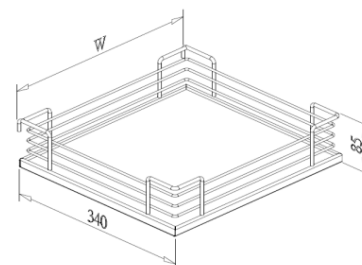

WHITE CHIPBOARD BASE BASKET for EASY OUT LARDER

Item No.	Body Size W x D x H (mm)	Material & Finish	For External Cabinet Width
B05330SB	214 x 340 x 85	White chipboard base with chrome fence	300mm
B05340SB	314 x 340 x 85	White chipboard base with chrome fence	400mm
B05345SB	364 x 340 x 85	White chipboard base with chrome fence	450mm
B05350SB	414 x 340 x 85	White chipboard base with chrome fence	500mm
B05360SB	514 x 340 x 85	White chipboard base with chrome fence	600mm