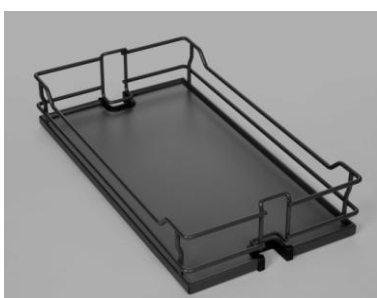

LAVA CHIPBOARD BASE BASKET

for BASE PULL OUT UNIT

- Lava chipboard base with lava color fence