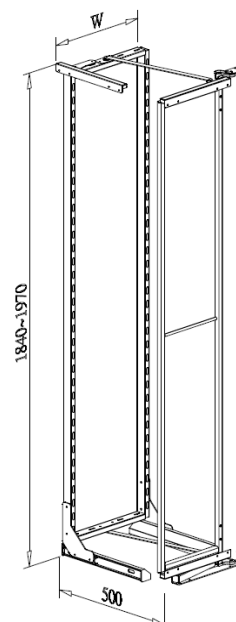

B65008LV-450 / 500 / 600

LAVA TRAY BASKET for DELUXE PANTRY UNIT

Item No.	Body Size W x D x H (mm)	Material & Finish	Position
B05145TLV	359 x 275 x 75	Lava tray basket	Inner Basket
B05245TLV	281 x 110 x 85	Lava tray basket	Door Basket
B05150TLV	409 x 275 x 75	Lava tray basket	Inner Basket
B05250TLV	331 x 110 x 85	Lava tray basket	Door Basket
B05160TLV	509 x 275 x 75	Lava tray basket	Inner Basket
B05260TLV	431 x 110 x 85	Lava tray basket	Door Basket