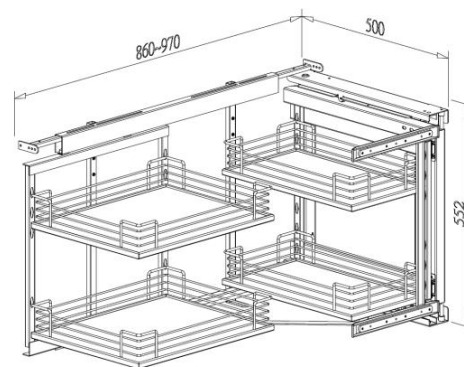

B04340SB-LH

B04340SB-RH

Item No.	Content (Frame, Basket)	Body Size (W x D x H) mm	Material & Finish (Basket)	For External Door Opening
B04340SB	B64003SC x 1pc Door Basket B04150SB x 2pcs Inner Basket B04160SB x 2pcs	860-970 x 500 x 552	White chipboard base with chrome fence	450mm