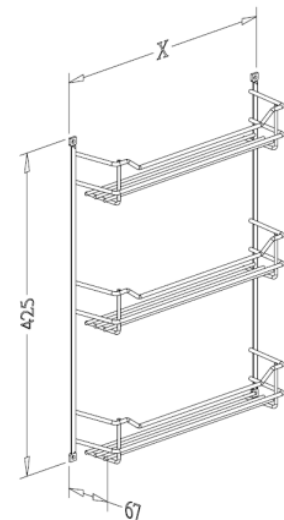

Item No.	Body Size W(X) x D x H (mm)	Material & Finish	For External Cabinet Width
B06810	225 x 67 x 425	Steel w/ Chrome	300mm
B06815	325 x 67 x 425	Steel w/ Chrome	400mm
B06820	375 x 67 x 425	Steel w/ Chrome	500mm