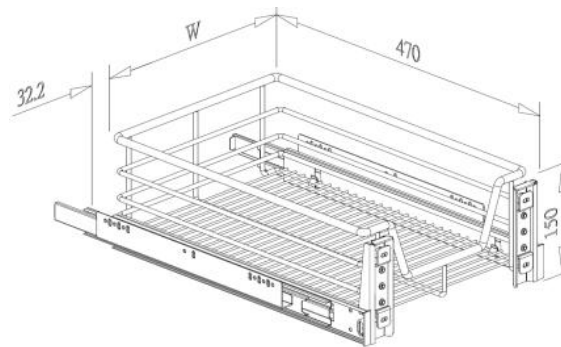

W(m/m)
A0404DSC	297
A04045DSC	347
A04050DSC	397
A04060DSC	497
A04070DSC	597
A04080DSC	697
A04090DSC	797
A04100DSC	897

Item No.	Content			Basket w/ Slide (W x D x H) mm	Material & Finish (Basket)	For External Cabinet Width
	Basket	Slide	Door Bracket			
A04040D	A04040L x 1pc	G02471 x 1pr	G01135 x 1pr	360-368 x 470 x 150	Steel w/ Chrome	400mm
A04045D	A04045L x 1pc	G02471 x 1pr	G01135 x 1pr	410-418 x 470 x 150	Steel w/ Chrome	450mm
A04050D	A04050L x 1pc	G02471 x 1pr	G01135 x 1pr	460-468 x 470 x 150	Steel w/ Chrome	500mm
A04060D	A04060L x 1pc	G02471 x 1pr	G01135 x 1pr	560-568 x 470 x 150	Steel w/ Chrome	600mm
A04070D	A04070L x 1pc	G02471 x 1pr	G01135 x 1pr	660-668 x 470 x 150	Steel w/ Chrome	700mm
A04080D	A04080L x 1pc	G02471 x 1pr	G01135 x 1pr	760-768 x 470 x 150	Steel w/ Chrome	800mm
A04090D	A04090L x 1pc	G02471 x 1pr	G01135 x 1pr	860-868 x 470 x 150	Steel w/ Chrome	900mm
A04100D	A04100L x 1pc	G02471 x 1pr	G01135 x 1pr	960-968 x 470 x 150	Steel w/ Chrome	1000mm
A04040DSC	A04040L x 1pc	G02471SC x 1pr	G01135 x 1pr	360-368 x 470 x 150	Steel w/ Chrome	400mm
A04045DSC	A04045L x 1pc	G02471SC x 1pr	G01135 x 1pr	410-418 x 470 x 150	Steel w/ Chrome	450mm
A04050DSC	A04050L x 1pc	G02471SC x 1pr	G01135 x 1pr	460-468 x 470 x 150	Steel w/ Chrome	500mm
A04060DSC	A04060L x 1pc	G02471SC x 1pr	G01135 x 1pr	560-568 x 470 x 150	Steel w/ Chrome	600mm
A04070DSC	A04070L x 1pc	G02471SC x 1pr	G01135 x 1pr	660-668 x 470 x 150	Steel w/ Chrome	700mm
A04080DSC	A04080L x 1pc	G02471SC x 1pr	G01135 x 1pr	760-768 x 470 x 150	Steel w/ Chrome	800mm
A04090DSC	A04090L x 1pc	G02471SC x 1pr	G01135 x 1pr	860-868 x 470 x 150	Steel w/ Chrome	900mm
A04100DSC	A04100L x 1pc	G02471SC x 1pr	G01135 x 1pr	960-968 x 470 x 150	Steel w/ Chrome	1000mm