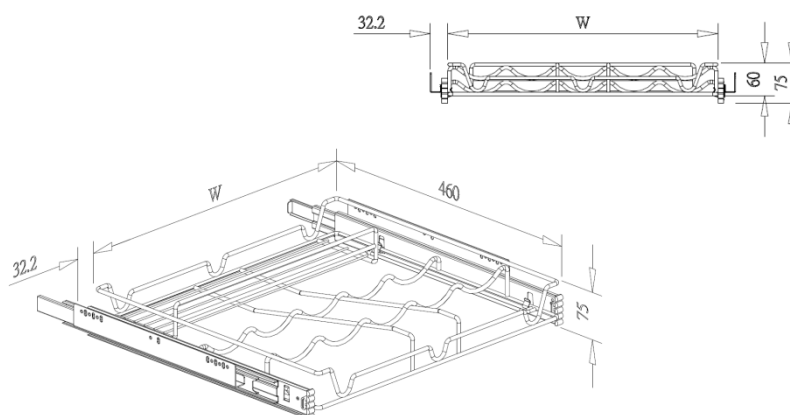

Item No.	Content		Rack w/ Slide (W x D x H) mm	Material & Finish (Rack)	For External Cabinet Width
	Rack	Slide			
WB-045C	Rack x 1pc	G02471SC x 1pr	410-418 x 460 x 75	Steel w/ Chrome	450mm
WB-060C	Rack x 1pc	G02471SC x 1pr	560-568 x 460 x 75	Steel w/ Chrome	600mm
WB-090C	Rack x 1pc	G02471SC x 1pr	860-868 x 460 x 75	Steel w/ Chrome	900mm
WB-045MB	Rack x 1pc	G02471BSC x 1pr	410-418 x 460 x 75	Steel w/ Matte Black	450mm
WB-060MB	Rack x 1pc	G02471BSC x 1pr	560-568 x 460 x 75	Steel w/ Matte Black	600mm
WB-090MB	Rack x 1pc	G02471BSC x 1pr	860-868 x 460 x 75	Steel w/ Matte Black	900mm