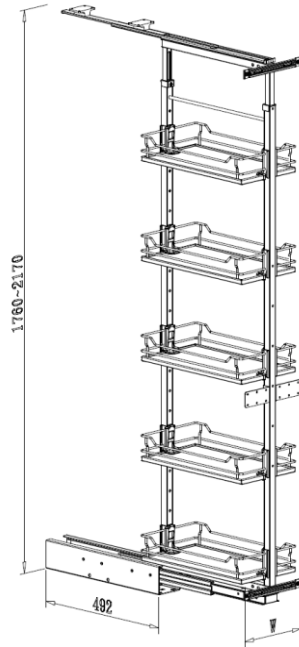

RUNNER SET for TALL UNIT

- Steel with silver color coating
- With soft-close function

Item No.	Body Size	Loading Capacity
	(W x D x H) mm	
G02500SC	93 x 492 x 110	90kgs

TALL UNIT

- Loading capacity 90kgs
- With soft-close function
- Lava chipboard base basket

Interior Cabinet Height
1760-2170mm

Interior Cabinet Height
1560-1970mm

Interior Cabinet Height
1260-1670mm

■ Interior Cabinet Height 1760-2170mm

Item No.	Content			Basket w/ Slide (W x D x H) mm	For External Cabinet Width
	Frame	Basket	Runner		
B01115LV	B61011LV x 1pc	B08015LV x 5pcs	G02500LV x 1set	100 x 492 x 1760-2170	150mm
B01120LV	B61011LV x 1pc	B08020LV x 5pcs	G02500LV x 1set	145 x 492 x 1760-2170	200mm
B01125LV	B61011LV x 1pc	B08025LV x 5pcs	G02500LV x 1set	195 x 492 x 1760-2170	250mm
B01130LV	B61011LV x 1pc	B08030LV x 5pcs	G02500LV x 1set	245 x 492 x 1760-2170	300mm
B01135LV	B61011LV x 1pc	B08035LV x 5pcs	G02500LV x 1set	295 x 492 x 1760-2170	350mm
B01140LV	B61011LV x 1pc	B08040LV x 5pcs	G02500LV x 1set	345 x 492 x 1760-2170	400mm
B01145LV	B61011LV x 1pc	B08045LV x 5pcs	G02500LV x 1set	395 x 492 x 1760-2170	450mm
B01150LV	B61011LV x 1pc	B08050LV x 5pcs	G02500LV x 1set	445 x 492 x 1760-2170	500mm
B01160LV	B61011LV x 1pc	B08060LV x 5pcs	G02500LV x 1set	545 x 492 x 1760-2170	600mm