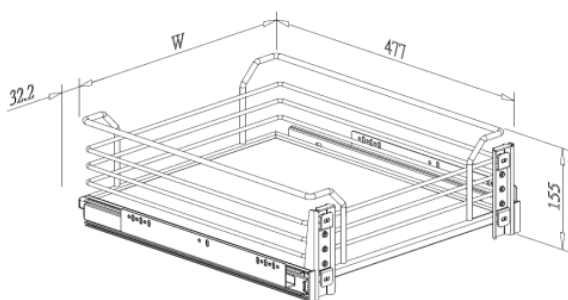

DRAWER LV

- Height 155mm
- With black door mounted bracket G01135B
- Loading capacity 40kgs
- With soft-close function
- Lava chipboard base in lava fence basket