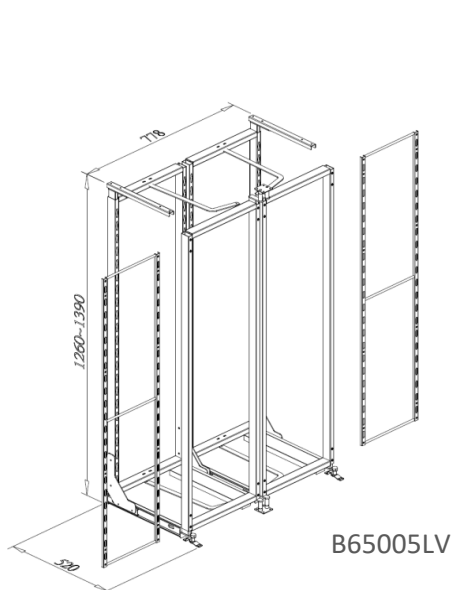

ADJUSTABLE FRAME for UNIQUE LARDER UNIT

Item No.	Body Size (W x D x H) mm	Material & Finish	For Internal Cabinet Height
B65005LV	778 x 520 x 1260-1390	Steel w/ Lava color coating	1260-1390mm
B65007LV	778 x 520 x 1840-1970	Steel w/ Lava color coating	1840-1970mm