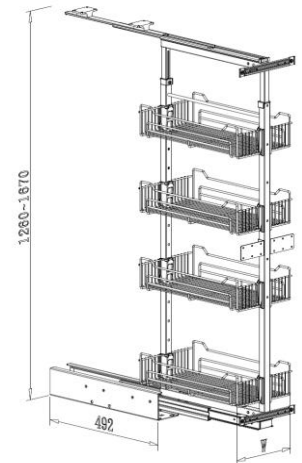

AMW KITCHEN

TALL UNIT

- Loading capacity 90kgs
- With soft-close function
- Chrome wire basket

Interior Cabinet Height
1760-2170mm

Interior Cabinet Height
1560-1970mm

Interior Cabinet Height
1260-1670mm

■ Interior Cabinet Height 1760-2170mm