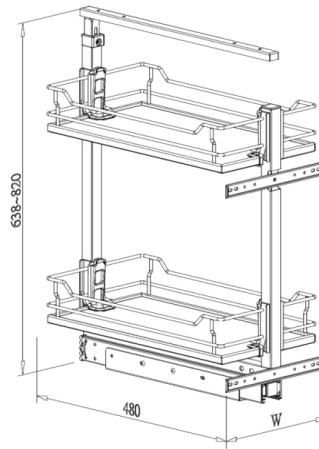

BASE PULL OUT UNIT

- Loading capacity 50kgs
- With soft-close function

Item No.	Content		Body Size (W x D x H) mm	Material & Finish (Basket)	For External Cabinet Width
	Frame	Basket			
B01515LV	B61015LV-150 x 1set	B08015LV x 2pcs	100 x 480 x 638-820	Lava chipboard base with lava color fence	150mm
B01520LV	B61015LV-150 x 1set	B08020LV x 2pcs	150 x 480 x 638-820		200mm
B01525LV	B61015LV-150 x 1set	B08025LV x 2pcs	200 x 480 x 638-820		250mm
B01530LV	B61015LV-300 x 1set	B08030LV x 2pcs	250 x 480 x 638-820		300mm
B01535LV	B61015LV-300 x 1set	B08035LV x 2pcs	300 x 480 x 638-820		350mm
B01540LV	B61015LV-300 x 1set	B08040LV x 2pcs	350 x 480 x 638-820		400mm
B01545LV	B61015LV-450 x 1set	B08045LV x 2pcs	400 x 480 x 638-820		450mm
B01550LV	B61015LV-450 x 1set	B08050LV x 2pcs	450 x 480 x 638-820		500mm
B01560LV	B61015LV-450 x 1set	B08060LV x 2pcs	550 x 480 x 638-820		600mm

ADJUSTABLE FRAME for BASE PULL OUT UNIT

- Steel with lava color coating

Item No.	Body Size (W x D x H) mm	For Internal Cabinet Height
B61015LV-150	100 x 480 x 638-820	638-820mm
B61015LV-300	250 x 480 x 638-820	638-820mm
B61015LV-450	400 x 480 x 638-820	638-820mm