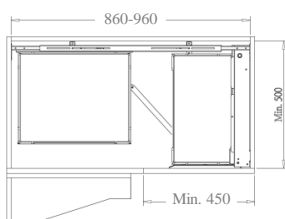

B04340TLV-RH