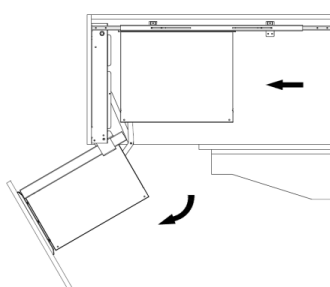

UNIVERSAL MAGIC CORNER

- For both right & left handed door
- With soft-close function

Item No.	Content (Frame, Basket)	Body Size (W x D x H) mm	Material & Finish (Basket)	For External Door Opening
B04340TLV	B64003LV x 1pc Door Basket B04150TLV x 2pcs Inner Basket B04160TLV x 2pcs	860-970 x 500 x 552	Lava tray basket	450mm

FRAME for UNIVERSAL MAGIC CORNER

Item No.	Body Size (W x D x H) mm	Material & Finish
B64003LV	860-970 x 500 x 552	Steel w/ Lava Color Coating

LAVA TRAY BASKET for UNIVERSAL MAGIC CORNER

Item No.	Body Size W x D x H (mm)	Material & Finish	Position
B04150TLV	250 x 431 x 80	Lava tray basket	Door Basket
B04160TLV	451 x 365 x 80	Lava tray basket	Inner Basket

B04150TLV