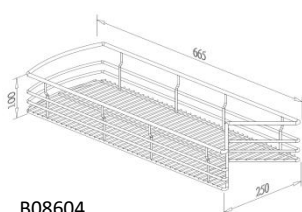

WIRE BASKET for FOUNDER LAZY SUSAN

Item No.	Body Size (W x D x H) mm	Material & Finish
B08601	480 x 183 x 90	Steel w/ Chrome
B08604	250 x 665 x 100	Steel w/ Chrome
B08605	350 x 710 x 100	Steel w/ Chrome