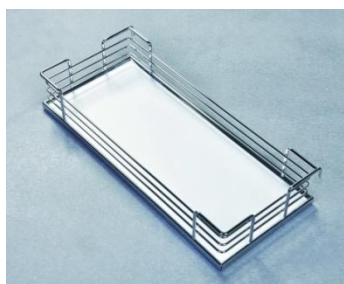

FRAME for SMALL SIDE MOUNTED KIT

Item No.	Body Size (W x D x H) mm	Material & Finish	For Internal Cabinet Height
B67007SC	48 x 488 x 569	Steel w/ Sliver Color Coating	min. 570mm