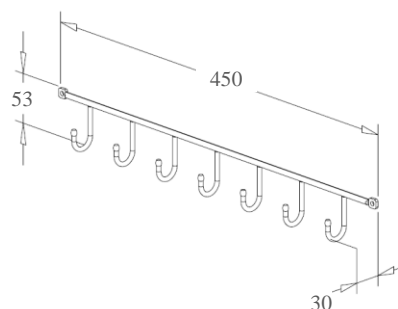

7 HOOK RAIL

- Universal right and left

Item No.	Body Size (W x D x H) mm	Material & Finish	For External Cabinet Width
B06027	30 x 450 x 53	Steel w/ Chrome	min. 100mm

TOWEL RACK

- Universal right and left

Item No.	Body Size (W x D x H) mm	Material & Finish	For External Cabinet Width
B06045C	115 x 470 x 58	Steel w/ Chrome	min. 150mm
B06045SN	115 x 470 x 58	Steel w/ Satin Nickel	min. 150mm