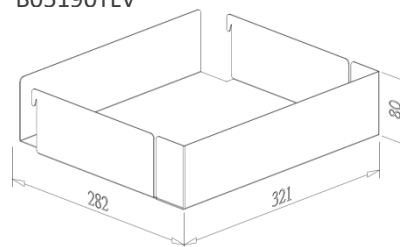

FRAME for "FOUNDER" LARDER UNIT

Item No.	Body Size (W x D x H) mm	Material & Finish	For Internal Cabinet Height
B65002LV-450	410 x 520 x 1260-1390	Steel w/ Lava color coating	1260-1390mm
B65004LV-450	410 x 520 x 1840-1970	Steel w/ Lava color coating	1840-1970mm

LAVA TRAY BASKET for "FOUNDER" LARDER UNIT

Item No.	Body Size W x D x H (mm)	Material & Finish	Position
B05170TLV	281 x 80 x 80	Lava tray basket	Door Basket
B05180TLV	321 x 131 x 80	Lava tray basket	Middle Basket
B05190TLV	321 x 282 x 80	Lava tray basket	Inner Basket

B05190TLV