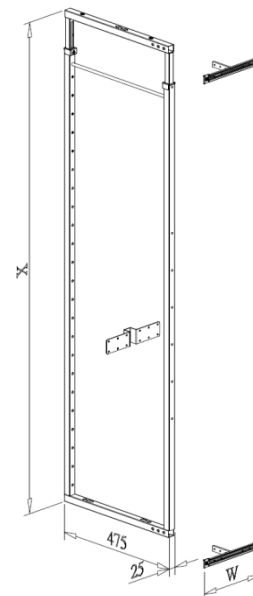

■ Interior Cabinet Height 1260-1670mm

Item No.	Content			Basket w/ Slide (W x D x H) mm	For External Cabinet Width
	Frame	Basket	Runner		
B08315LV	B61013LV x 1pc	B08015LV x 4pcs	G02508LV x 1set	100 x 512 x 1260-1670	150mm
B08320LV	B61013LV x 1pc	B08020LV x 4pcs	G02508LV x 1set	145 x 512 x 1260-1670	200mm
B08325LV	B61013LV x 1pc	B08025LV x 4pcs	G02508LV x 1set	195 x 512 x 1260-1670	250mm
B08330LV	B61013LV x 1pc	B08030LV x 4pcs	G02508LV x 1set	245 x 512 x 1260-1670	300mm
B08335LV	B61013LV x 1pc	B08035LV x 4pcs	G02508LV x 1set	295 x 512 x 1260-1670	350mm
B08340LV	B61013LV x 1pc	B08040LV x 4pcs	G02508LV x 1set	345 x 512 x 1260-1670	400mm
B08345LV	B61013LV x 1pc	B08045LV x 4pcs	G02508LV x 1set	395 x 512 x 1260-1670	450mm

ADJUSTABLE FRAME for EASY TALL UNIT

Item No.	Body Size W x D x H(X) mm	Material & Finish	For Internal
			Cabinet Height
B61011LV	100-545 x 475 x 1640-2050	Steel w/ Lava Color Coating	1760-2170mm
B61012LV	100-545 x 475 x 1440-1850	Steel w/ Lava Color Coating	1560-1970mm
B61013LV	100-545 x 475 x 1140-1550	Steel w/ Lava Color Coating	1260-1670mm