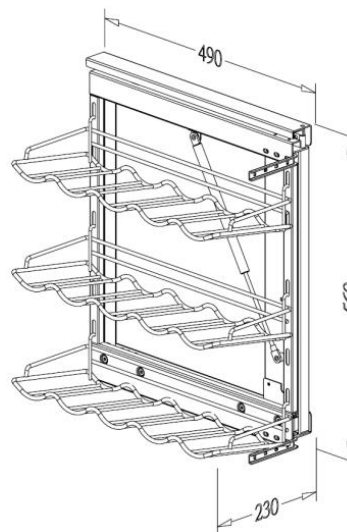

- Lava tray basket

Item No.	Body Size W x D x H (mm)	For External Cabinet Width
B07020TLV	110 x 451 x 80	200mm
B07030TLV	200 x 451 x 80	300mm
B07040TLV	300 x 451 x 80	400mm

SWIVEL OUT - BOTTLE RACK

- With easy-out & soft-close function
- Universal right and left