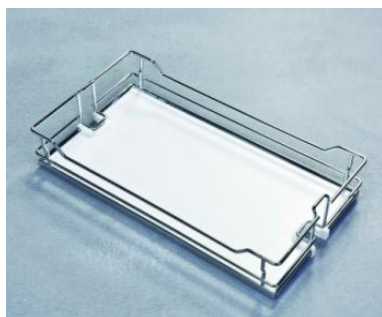

WHITE CHIPBOARD BASE BASKET for EASY TALL UNIT

- White chipboard base with chrome fence

Item No.	Body Size	For External Cabinet Width
	W x D x H (mm)	
B08015SB	100 x 442 x 98	150mm
B08020SB	145 x 442 x 98	200mm
B08025SB	195 x 442 x 98	250mm
B08030SB	245 x 442 x 98	300mm
B08035SB	295 x 442 x 98	350mm
B08040SB	345 x 442 x 98	400mm
B08045SB	395 x 442 x 98	450mm