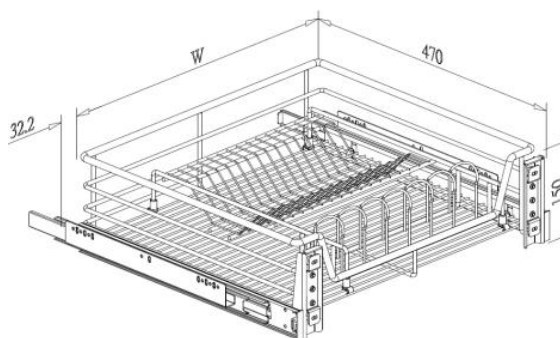

BOWL & PLATE DRAWER

- Height 150mm
- Loading capacity 40kgs
- With soft-close function (SC)
- Chrome wire basket

	W(m/m)
A09050SC	397
A09060SC	497
A09070SC	597
A09080SC	697
A09090SC	797
A09100SC	897

Item No.	Content		Basket w/ Slide (W x D x H) mm	Material & Finish (Basket)	For External Cabinet Width
	Basket	Slide			
A09050	A09050L x 1pc	G02471 x 1pr	460-468 x 453 x 150	Steel w/ Chrome	500mm
A09060	A09060L x 1pc	G02471 x 1pr	560-568 x 453 x 150	Steel w/ Chrome	600mm
A09070	A09070L x 1pc	G02471 x 1pr	660-668 x 453 x 150	Steel w/ Chrome	700mm
A09080	A09080L x 1pc	G02471 x 1pr	760-768 x 453 x 150	Steel w/ Chrome	800mm
A09090	A09090L x 1pc	G02471 x 1pr	860-868 x 453 x 150	Steel w/ Chrome	900mm
A09100	A09100L x 1pc	G02471 x 1pr	960-968 x 453 x 150	Steel w/ Chrome	1000mm
A09050SC	A09050L x 1pc	G02471SC x 1pr	460-468 x 453 x 150	Steel w/ Chrome	500mm
A09060SC	A09060L x 1pc	G02471SC x 1pr	560-568 x 453 x 150	Steel w/ Chrome	600mm
A09070SC	A09070L x 1pc	G02471SC x 1pr	660-668 x 453 x 150	Steel w/ Chrome	700mm
A09080SC	A09080L x 1pc	G02471SC x 1pr	760-768 x 453 x 150	Steel w/ Chrome	800mm
A09090SC	A09090L x 1pc	G02471SC x 1pr	860-868 x 453 x 150	Steel w/ Chrome	900mm
A09100SC	A09100L x 1pc	G02471SC x 1pr	960-968 x 453 x 150	Steel w/ Chrome	1000mm

PORTABLE PLATE & BOWL RACK

Item No.	Body Size (W x D x H) mm	Material & finish	Free standing or for Drawer
A04006	327 x 404 x 83	Steel w/ Chrome	From A04050 to A04100

BOWL & PLATE DRAWER

- Height 150mm
- With door mounted bracket G01135
- Loading capacity 40kgs
- With soft-close function (SC)
- Chrome wire basket