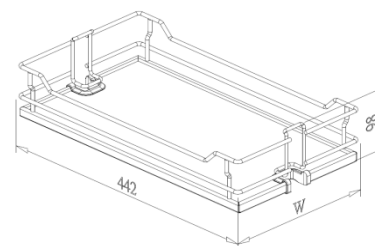

■ Interior Cabinet Height 1260-1670mm

Item No.	Content			Basket w/ Slide (W x D x H) mm	For External Cabinet Width
	Frame	Basket	Runner		
B01315SB	B61013 x 1pc	B08015SB x 4pcs	G02500SC x 1set	100 x 492 x 1260-1670	150mm
B01320SB	B61013 x 1pc	B08020SB x 4pcs	G02500SC x 1set	145 x 492 x 1260-1670	200mm
B01325SB	B61013 x 1pc	B08025SB x 4pcs	G02500SC x 1set	195 x 492 x 1260-1670	250mm
B01330SB	B61013 x 1pc	B08030SB x 4pcs	G02500SC x 1set	245 x 492 x 1260-1670	300mm
B01335SB	B61013 x 1pc	B08035SB x 4pcs	G02500SC x 1set	295 x 492 x 1260-1670	350mm
B01340SB	B61013 x 1pc	B08040SB x 4pcs	G02500SC x 1set	345 x 492 x 1260-1670	400mm
B01345SB	B61013 x 1pc	B08045SB x 4pcs	G02500SC x 1set	395 x 492 x 1260-1670	450mm
B01350SB	B61013 x 1pc	B08050SB x 4pcs	G02500SC x 1set	445 x 492 x 1260-1670	500mm
B01360SB	B61013 x 1pc	B08060SB x 4pcs	G02500SC x 1set	545 x 492 x 1260-1670	600mm

WHITE CHIPBOARD BASE BASKET for TALL UNIT

- White chipboard base with chrome fence

Item No.	Body Size	For External Cabinet Width
	W x D x H (mm)	
B08015SB	100 x 442 x 98	150mm
B08020SB	145 x 442 x 98	200mm
B08025SB	195 x 442 x 98	250mm
B08030SB	245 x 442 x 98	300mm
B08035SB	295 x 442 x 98	350mm
B08040SB	345 x 442 x 98	400mm
B08045SB	395 x 442 x 98	450mm
B08050SB	445 x 442 x 98	500mm
B08060SB	545 x 442 x 98	600mm