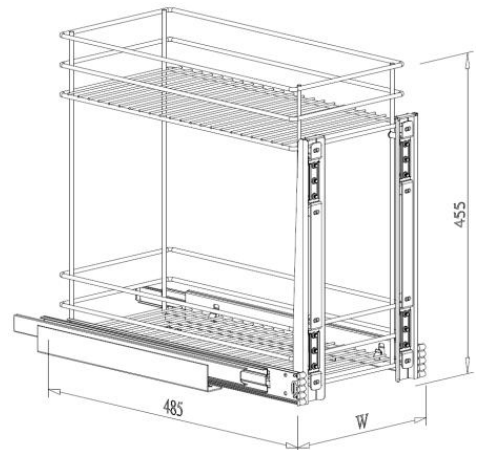

Item No.	Content			Basket w/ Slide (W x D x H) mm	Material & Finish (Basket)	For External Cabinet Width
	Basket	Slide	Door Bracket			
A09120D	A09120L x 1pc	G02470 x 1pr	G01375 x 1pr	134 x 485 x 455	Steel w/ Chrome	min. 200mm
A09130D	A09130L x 1pc	G02470 x 1pr	G01375 x 1pr	234 x 485 x 455	Steel w/ Chrome	min. 300mm
A09140D	A09140L x 1pc	G02470 x 1pr	G01375 x 1pr	334 x 485 x 455	Steel w/ Chrome	min. 400mm
A09120DSC	A09120L x 1pc	G02470SC x 1pr	G01375 x 1pr	134 x 485 x 455	Steel w/ Chrome	min. 200mm
A09130DSC	A09130L x 1pc	G02470SC x 1pr	G01375 x 1pr	234 x 485 x 455	Steel w/ Chrome	min. 300mm
A09140DSC	A09140L x 1pc	G02470SC x 1pr	G01375 x 1pr	334 x 485 x 455	Steel w/ Chrome	min. 400mm