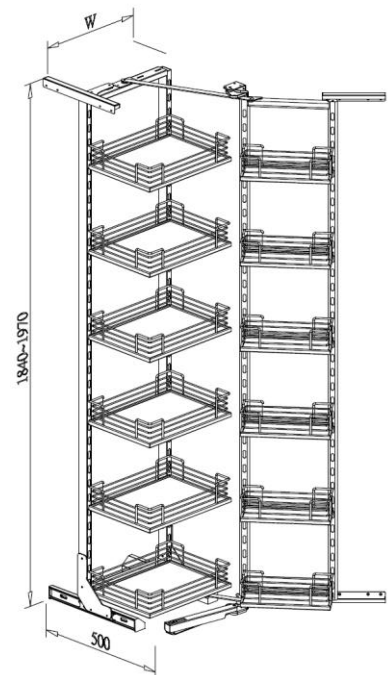

B05145SB / B05150SB / B05160SB

B05245SB / B05250SB / B05260SB

DELUXE PANTRY UNIT, interior cabinet height 1840-1970mm

- Loading capacity 60kgs
- With soft-close function
- Lava chipboard base basket

Item No.	Content		Body Size (W x D x H) mm	For External Cabinet Width	
	Frame	Door Basket			Inner Basket
B05845LV	B65008LV-450 x 1set	B05245LV x 6pcs	B05145LV x 6pcs	410 x 500 x 1840-1970	450mm
B05850LV	B65008LV-500 x 1set	B05250LV x 6pcs	B05150LV x 6pcs	460 x 500 x 1840-1970	500mm
B05860LV	B65008LV-600 x 1set	B05260LV x 6pcs	B05160LV x 6pcs	560 x 500 x 1840-1970	600mm