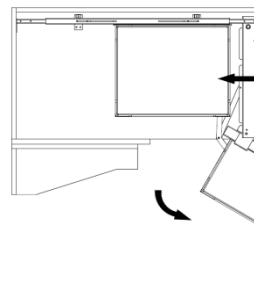

UNIVERSAL MAGIC CORNER

- For both right & left handed door
- With soft-close function

Item No.	Content (Frame, Basket)	Body Size (W x D x H) mm	Material & Finish (Basket)	For External Door Opening
B04340LV	B64003LV x 1pc Door Basket B04150LV x 2pcs Inner Basket B04160LV x 2pcs	860-970 x 500 x 552	Lava chipboard base with lava color fence	450mm

FRAME for UNIVERSAL MAGIC CORNER

Item No.	Body Size (W x D x H) mm	Material & Finish
B64003LV	860-970 x 500 x 552	Steel w/ Lava Color Coating

LAVA CHIPBOARD BASE BASKET for UNIVERSAL MAGIC CORNER

Item No.	Body Size W x D x H (mm)	Material & Finish	Position
B04150LV	250 x 436 x 85	Lava chipboard base with lava color fence	Door Basket
B04160LV	456 x 365 x 85	Lava chipboard base with lava color fence	Inner Basket

B04150LV

B04160LV