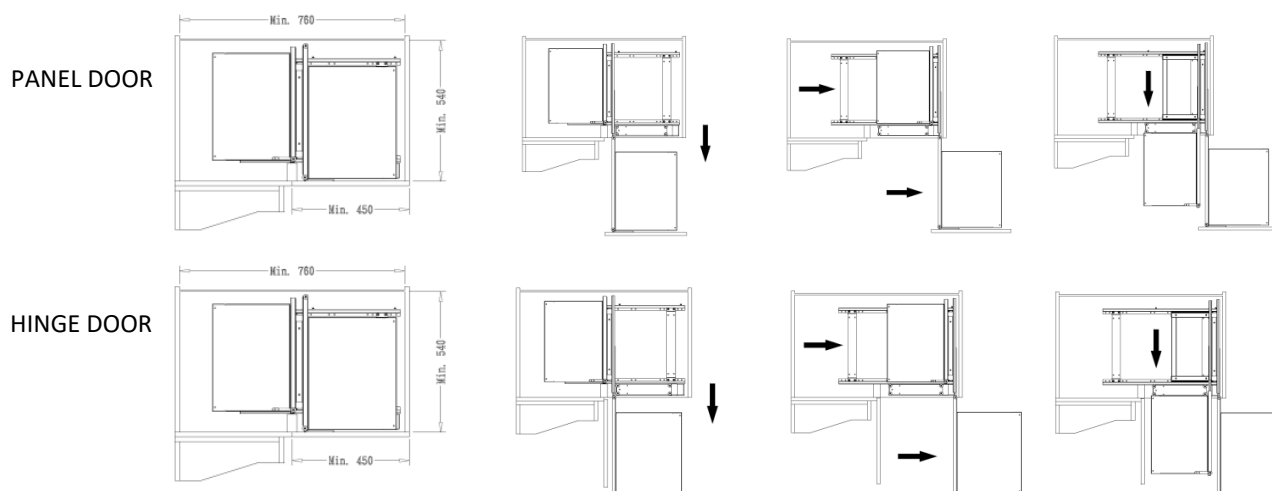

B04310TLV

B04320TLV