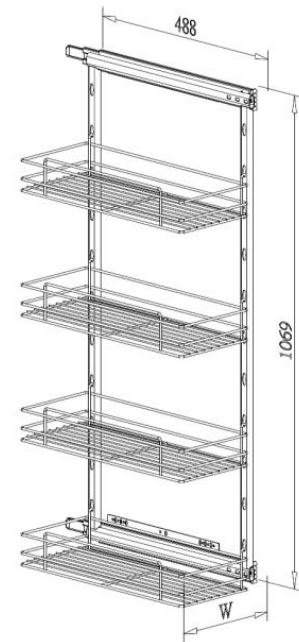

SIDE MOUNTED KIT

- Available for hinge door
- Universal right and left
- With soft-close function (SC)
- Chrome wire basket