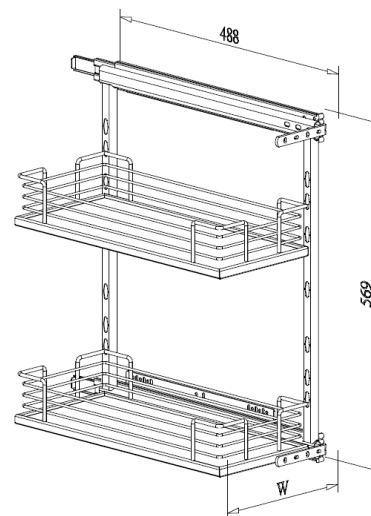

B07015-102

B07020/30/40

SMALL SIDE MOUNTED KIT

- Available for hinge door or panel door
- Universal right and left
- With soft-close function

Item No.	Content		Body Size (W x D x H) mm	Material & Finish (Basket)	For External Cabinet Width
	Frame	Basket			
B07720SB	B67007SC x 1pc	B07020SB x 2pcs	158 x 488 x 569	White Chipboard Base with Chrome Fence	200mm
B07730SB	B67007SC x 1pc	B07030SB x 2pcs	248 x 488 x 569		300mm
B07740SB	B67007SC x 1pc	B07040SB x 2pcs	348 x 488 x 569		400mm