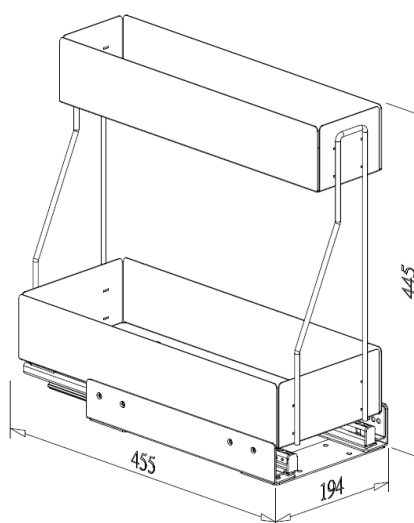

Item No.	Content		Basket w/ Slide (W x D x H) mm	Material & Finish (Basket)	For External Cabinet Width
	Basket	Slide			
A09061TLV	A09061TLVL x 1pc	G02470BSC x 1pr	194 x 455 x 445	Lava tray basket	min. 300mm