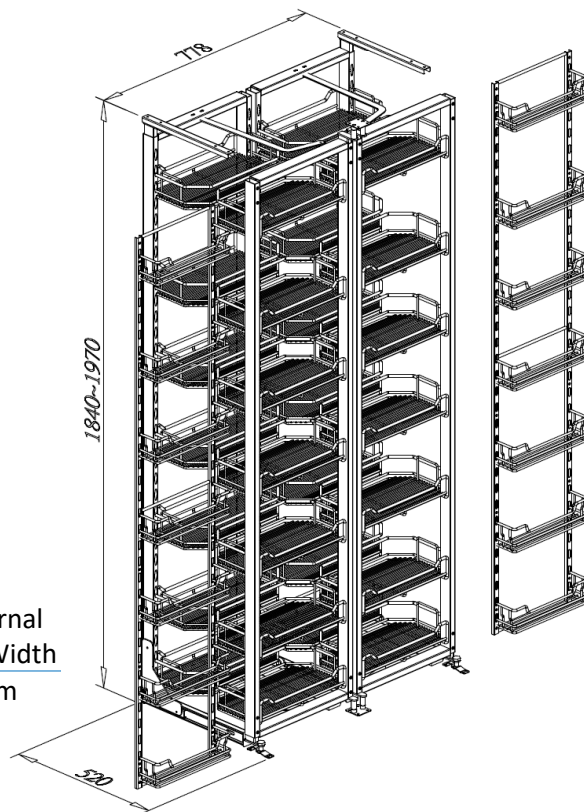

UNIQUE LARDER UNIT, interior cabinet height 1840 -1970mm

- Loading capacity: 100kgs
- Chrome wire basket

Item No.	Content (Frame, Basket)	Body Size (W x D x H) mm Material & Finish (Basket)	For External Cabinet Width
B05700	B65007 x 1set	778 x 520 x 1840-1970	900mm
	B05170 x 14pcs	Steel w/ Chrome	
	B05110 x 28pcs	Steel w/ Chrome