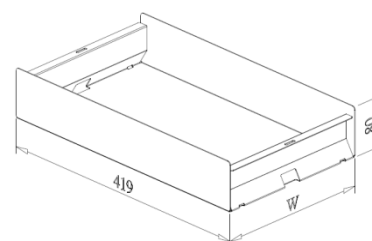

Item No.	Body Size	For External Cabinet Width
	W x D x H (mm)	
B08015TLV	100 x 419 x 80	150mm
B08020TLV	145 x 419 x 80	200mm
B08025TLV	195 x 419 x 80	250mm
B08030TLV	245 x 419 x 80	300mm
B08035TLV	295 x 419 x 80	350mm
B08040TLV	345 x 419 x 80	400mm
B08045TLV	395 x 419 x 80	450mm
B08050TLV	445 x 419 x 80	500mm
B08060TLV	545 x 419 x 80	600mm

RUNNER SET for TALL UNIT

- With soft-close function