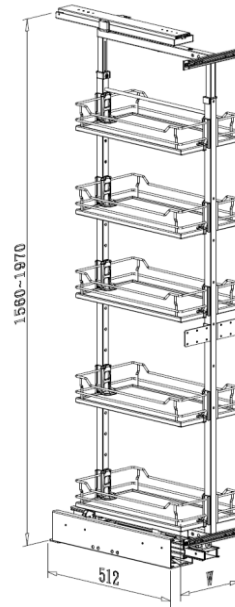

RUNNER SET for EASY TALL UNIT

Item No.	Body Size	Material & Finish	Loading Capacity
	(W x D x H) mm		
G02508SC	93 x 512 x 150	Steel w/ Silver color coating	80kgs

EASY TALL UNIT

- Loading capacity 80kgs
- With soft-close function
- Lava chipboard base basket
- Patent No. M375440

Interior Cabinet Height
1760-2170mm

Interior Cabinet Height
1560-1970mm

Interior Cabinet Height
1260-1670mm

■ Interior Cabinet Height 1760-2170mm

Item No.	Content			Basket w/ Slide (W x D x H) mm	For External Cabinet Width
	Frame	Basket	Runner		
B08115LV	B61011LV x 1pc	B08015LV x 5pcs	G02508LV x 1set	100 x 512 x 1760-2170	150mm
B08120LV	B61011LV x 1pc	B08020LV x 5pcs	G02508LV x 1set	145 x 512 x 1760-2170	200mm
B08125LV	B61011LV x 1pc	B08025LV x 5pcs	G02508LV x 1set	195 x 512 x 1760-2170	250mm
B08130LV	B61011LV x 1pc	B08030LV x 5pcs	G02508LV x 1set	245 x 512 x 1760-2170	300mm
B08135LV	B61011LV x 1pc	B08035LV x 5pcs	G02508LV x 1set	295 x 512 x 1760-2170	350mm
B08140LV	B61011LV x 1pc	B08040LV x 5pcs	G02508LV x 1set	345 x 512 x 1760-2170	400mm
B08145LV	B61011LV x 1pc	B08045LV x 5pcs	G02508LV x 1set	395 x 512 x 1760-2170	450mm