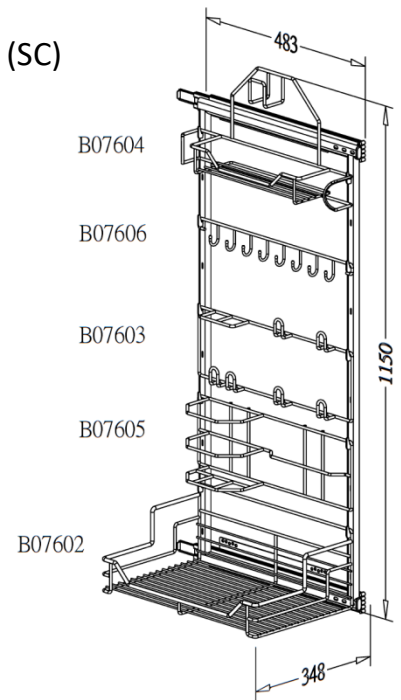

VACUUM CLEANER STORAGE KIT

- Universal right and left
- Loading capacity 40kgs
- With soft-close function (SC)

Item No.	Content (Frame, Rack)	Body Size (W x D x H) mm	Material & Finish (Rack)	For External Cabinet Width
B07600	Frame B67006 x 1pc + Rack B07602 x 1pc, B07603 x 1pc, B07604 x 1pc, B07605 x 1pc, B07606 x 1pc	348 x 483 x 1150	Steel w/ Chrome	min.400mm
B07600SC	Frame B67006SC x 1pc + Rack B07602 x 1pc, B07603 x 1pc, B07604 x 1pc, B07605 x 1pc, B07606 x 1pc	348 x 483 x 1150	Steel w/ Chrome	min.400mm