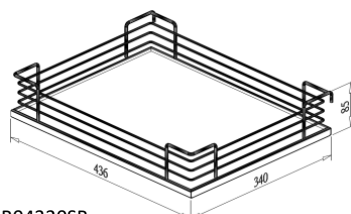

COMPLETE OUT CORNER KIT

- Universal for right & left handed hinge or panel door
- With soft-close function

Item No.	Frame	Content	Basket	Body Size (W x D x H) mm	Material & Finish (Basket)	For External Door Opening
B04640SB	B64006SC x 1pc	Door Basket	B04320SB x 2pcs Inner Basket B04310SB x 2pcs	720 x 525 x 595	White chipboard base with chrome fence	450mm

FRAME for COMPLETE OUT CORNER KIT

Item No.	Body Size (W x D x H) mm	Material & Finish
B64006SC	615 x 525 x 595	Steel w/ Silver Color Coating

WHITE CHIPBOARD BASE BASKET for COMPLETE OUT CORNER KIT

Item No.	Body Size W x D x H (mm)	Material & Finish	Position
B04310SB	300 x 416 x 85	White chipboard base	Inner Basket
B04320SB	340 x 436 x 85	with chrome fence	Door Basket

B04320SB