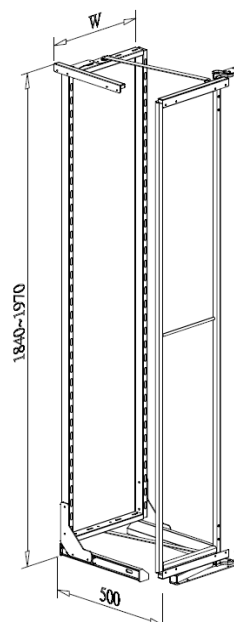

B65008SC-450 / 500 / 600

WHITE CHIPBOARD BASE BASKET for DELUXE PANTRY UNIT

Item No.	Body Size W x D x H (mm)	Material & Finish	Position
B05145SB	364 x 275 x 85	White chipboard base with chrome fence	Inner Basket
B05245SB	286 x 110 x 85		Door Basket
B05150SB	414 x 275 x 85		Inner Basket
B05250SB	336 x 110 x 85		Door Basket
B05160SB	514 x 275 x 85		Inner Basket
B05260SB	436 x 110 x 85		Door Basket