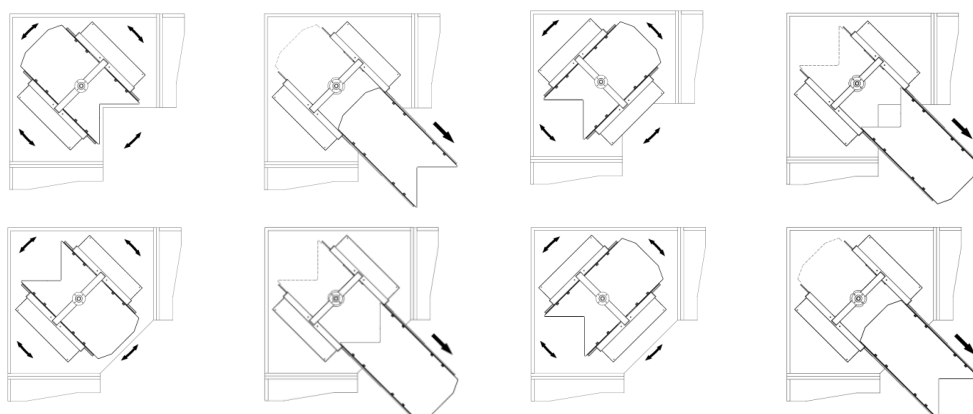

B07020TLV

B08604TLV

B08605TLV

B07020TLV

B08604TLV / B08605TLV

COMPLETE OUT CORNER KIT

- Universal for right & left handed hinge or panel door
- With soft-close function

B04640SC-LH