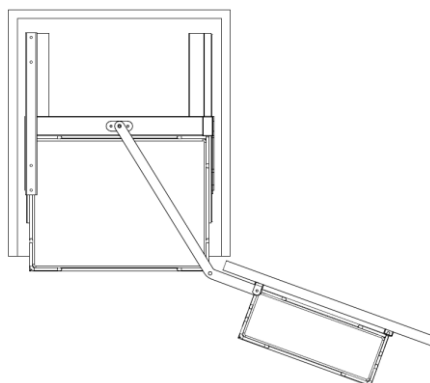

ADJUSTABLE FRAME for DELUXE PANTRY UNIT

Item No.	Body Size (W x D x H) mm	Material & Finish	For External Cabinet Width
B65006SC-450	410 x 500 x 1260-1390	Steel w/ Silver color coating	450mm
B65006SC-500	460 x 500 x 1260-1390	Steel w/ Silver color coating	500mm
B65006SC-600	560 x 500 x 1260-1390	Steel w/ Silver color coating	600mm
B65008SC-450	410 x 500 x 1840-1970	Steel w/ Silver color coating	450mm
B65008SC-500	460 x 500 x 1840-1970	Steel w/ Silver color coating	500mm
B65008SC-600	560 x 500 x 1840-1970	Steel w/ Silver color coating	600mm

WHITE CHIPBOARD BASE BASKET for DELUXE PANTRY UNIT

Item No.	Body Size W x D x H (mm)	Material & Finish	Position
B05145SB	364 x 275 x 85	White chipboard base with chrome fence	Inner Basket
B05245SB	286 x 110 x 85		Door Basket
B05150SB	414 x 275 x 85		Inner Basket
B05250SB	336 x 110 x 85		Door Basket
B05160SB	514 x 275 x 85		Inner Basket
B05260SB	436 x 110 x 85		Door Basket