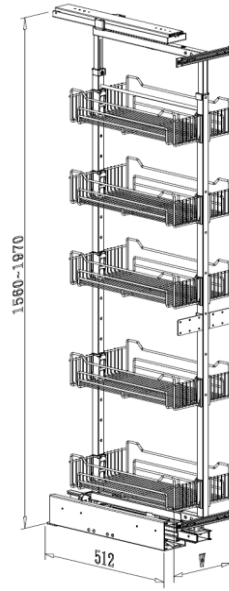

Interior Cabinet Height
1560-1970mm