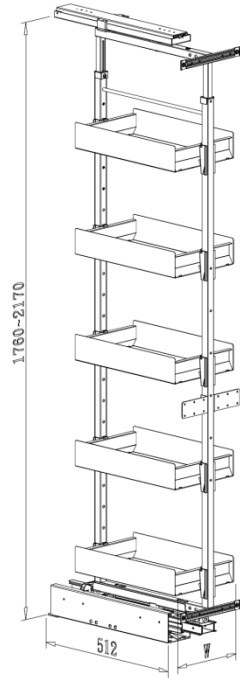

RUNNER SET for EASY TALL UNIT

Item No.	Body Size (W x D x H) mm	Material & Finish	Loading
			Capacity
G02508LV	93 x 512 x 150	Steel w/ Lava color coating	80kgs

EASY TALL UNIT

- Loading capacity 80kgs
- With soft-close function
- Lava tray basket
- Patent No. M375440

Interior Cabinet Height
1760-2170mm

Interior Cabinet Height
1560-1970mm

Interior Cabinet Height
1260-1670mm

■ Interior Cabinet Height 1760-2170mm

Item No.	Frame	Content Basket	Runner	Basket w/ Slide (W x D x H) mm	For External Cabinet Width
B08115TLV	B61011LV x 1pc	B08015TLV x 5pcs	G02508LV x 1set	100 x 512 x 1760-2170	150mm
B08120TLV	B61011LV x 1pc	B08020TLV x 5pcs	G02508LV x 1set	145 x 512 x 1760-2170	200mm
B08125TLV	B61011LV x 1pc	B08025TLV x 5pcs	G02508LV x 1set	195 x 512 x 1760-2170	250mm
B08130TLV	B61011LV x 1pc	B08030TLV x 5pcs	G02508LV x 1set	245 x 512 x 1760-2170	300mm
B08135TLV	B61011LV x 1pc	B08035TLV x 5pcs	G02508LV x 1set	295 x 512 x 1760-2170	350mm
B08140TLV	B61011LV x 1pc	B08040TLV x 5pcs	G02508LV x 1set	345 x 512 x 1760-2170	400mm
B08145TLV	B61011LV x 1pc	B08045TLV x 5pcs	G02508LV x 1set	395 x 512 x 1760-2170	450mm