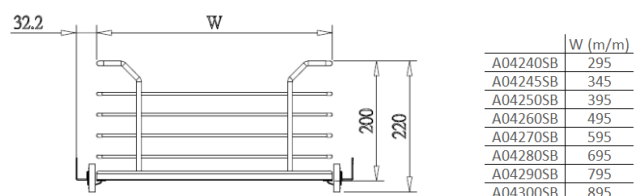

Item No.	Content		Basket w/ Slide (W x D x H) mm	Material & Finish (Basket)	For External Cabinet Width
	Basket	Slide			
A04240SB	A04240SBL x 1pc	G02471SC x 1pr	360-368 x 465 x 220	White chipboard base with chrome fence	400mm
A04245SB	A04245SBL x 1pc	G02471SC x 1pr	410-418 x 465 x 220		450mm
A04250SB	A04250SBL x 1pc	G02471SC x 1pr	460-468 x 465 x 220		500mm
A04260SB	A04260SBL x 1pc	G02471SC x 1pr	560-568 x 465 x 220		600mm
A04270SB	A04270SBL x 1pc	G02471SC x 1pr	660-668 x 465 x 220		700mm
A04280SB	A04280SBL x 1pc	G02471SC x 1pr	760-768 x 465 x 220		800mm
A04290SB	A04290SBL x 1pc	G02471SC x 1pr	860-868 x 465 x 220		900mm
A04300SB	A04300SBL x 1pc	G02471SC x 1pr	960-968 x 465 x 220		1000mm