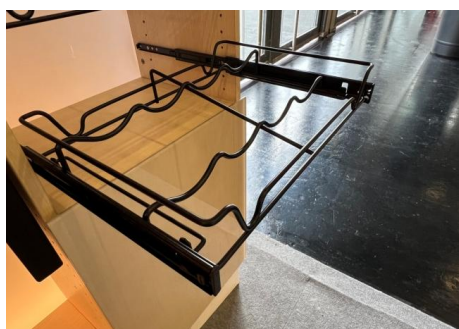

Item No.	Content		Rack w/ Slide (W x D x H) mm	Material & Finish (Rack)	(W x D) inch Internal Size
	Rack	Slide			
WB021814C	Rack x 1pc	SL310FGx 1pr	455 x 315 x 68	Steel w/ Chrome	18" x 14"
WB022414C	Rack x 1pc	SL310FGx 1pr	608 x 315 x 68	Steel w/ Chrome	24" x 14"
WB023014C	Rack x 1pc	SL310FGx 1pr	761 x 315 x 68	Steel w/ Chrome	30" x 14"
WB021814MB	Rack x 1pc	SL310Bx 1pr	455 x 315 x 68	Steel w/ Matte Black	18" x 14"
WB022414MB	Rack x 1pc	SL310Bx 1pr	608 x 315 x 68	Steel w/ Matte Black	24" x 14"
WB023014MB	Rack x 1pc	SL310Bx 1pr	761 x 315 x 68	Steel w/ Matte Black	30" x 14"