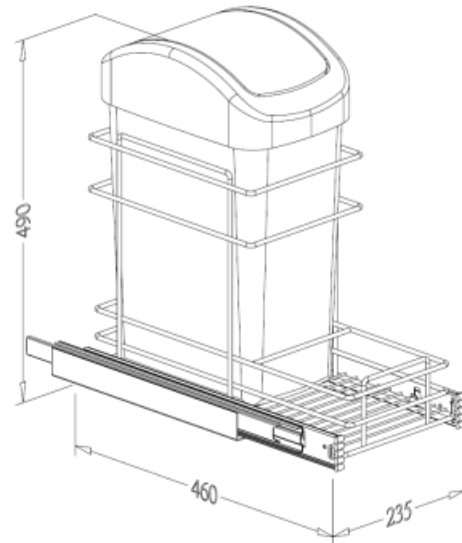

Item No.	Rack	Content	Slide	Body Size (W x D x H) mm	Material & Finish (Rack)	For External Cabinet Width
A09230	A09230L x 1pc	Bin-02 x 1pc	G02470 x 1pr	235 x 460 x 490	Steel w/ Chrome	min. 300mm
A09230SC	A09230L x 1pc	Bin-02 x 1pc	G02470SC x 1pr	235 x 460 x 490	Steel w/ Chrome	min. 300mm