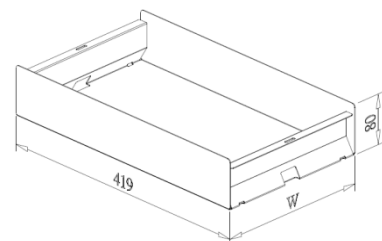

Interior Cabinet Height 1260-1670mm

Item No.	Content			Basket w/ Slide (W x D x H) mm	For External Cabinet Width
	Frame	Basket	Runner		
B08315TLV	B61013LV x 1pc	B08015TLV x 4pcs	G02508LV x 1set	100 x 512 x 1260-1670	150mm
B08320TLV	B61013LV x 1pc	B08020TLV x 4pcs	G02508LV x 1set	145 x 512 x 1260-1670	200mm
B08325TLV	B61013LV x 1pc	B08025TLV x 4pcs	G02508LV x 1set	195 x 512 x 1260-1670	250mm
B08330TLV	B61013LV x 1pc	B08030TLV x 4pcs	G02508LV x 1set	245 x 512 x 1260-1670	300mm
B08335TLV	B61013LV x 1pc	B08035TLV x 4pcs	G02508LV x 1set	295 x 512 x 1260-1670	350mm
B08340TLV	B61013LV x 1pc	B08040TLV x 4pcs	G02508LV x 1set	345 x 512 x 1260-1670	400mm
B08345TLV	B61013LV x 1pc	B08060TLV x 4pcs	G02508LV x 1set	395 x 512 x 1260-1670	450mm

ADJUSTABLE FRAME for EASY TALL UNIT

Item No.	Body Size	Material & Finish	For Internal Cabinet Height
	W x D x H(X) mm		
B61011LV	100-545 x 475 x 1640-2050	Steel w/ Lava Color Coating	1760-2170mm
B61012LV	100-545 x 475 x 1440-1850	Steel w/ Lava Color Coating	1560-1970mm
B61013LV	100-545 x 475 x 1140-1550	Steel w/ Lava Color Coating	1260-1670mm

LAVA TRAY BASKET for EASY TALL UNIT

Item No.	Body Size	For External Cabinet Width
	W x D x H (mm)	
B08015TLV	100 x 419 x 80	150mm
B08020TLV	145 x 419 x 80	200mm
B08025TLV	195 x 419 x 80	250mm
B08030TLV	245 x 419 x 80	300mm
B08035TLV	295 x 419 x 80	350mm
B08040TLV	345 x 419 x 80	400mm
B08045TLV	395 x 419 x 80	450mm

RUNNER SET for EASY TALL UNIT

Item No.	Body Size	Material & Finish	Loading Capacity
	(W x D x H) mm		
G02508LV	93 x 512 x 150	Steel w/ Lava color coating	80kgs