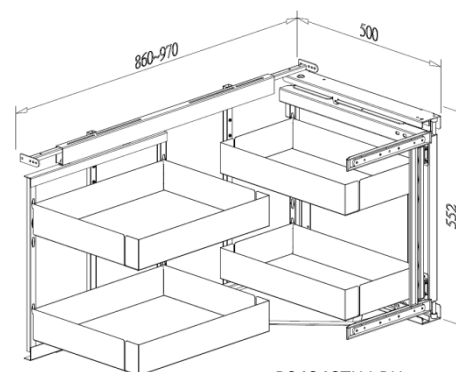

B04340TLV-LH

B04340TLV-RH

Item No.	Content (Frame, Basket)	Body Size (W x D x H) mm	Material & Finish (Basket)	For External Door Opening
B04340TLV	B64003LV x 1pc Door Basket B04150TLV x 2pcs Inner Basket B04160TLV x 2pcs	860-970 x 500 x 552	Lava tray basket	450mm