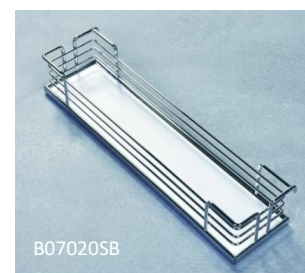

WHITE CHIPBOARD BASE BASKET for FOUNDER LAZY SUSAN

Item No.	Body Size (W x D x H) mm	Material & Finish
B07020SB	456 x 110 x 85	White chipboard base with chrome fence
B08604SB	250 x 672 x 100	White chipboard base with chrome fence
B08605SB	350 x 705 x 100	White chipboard base with chrome fence