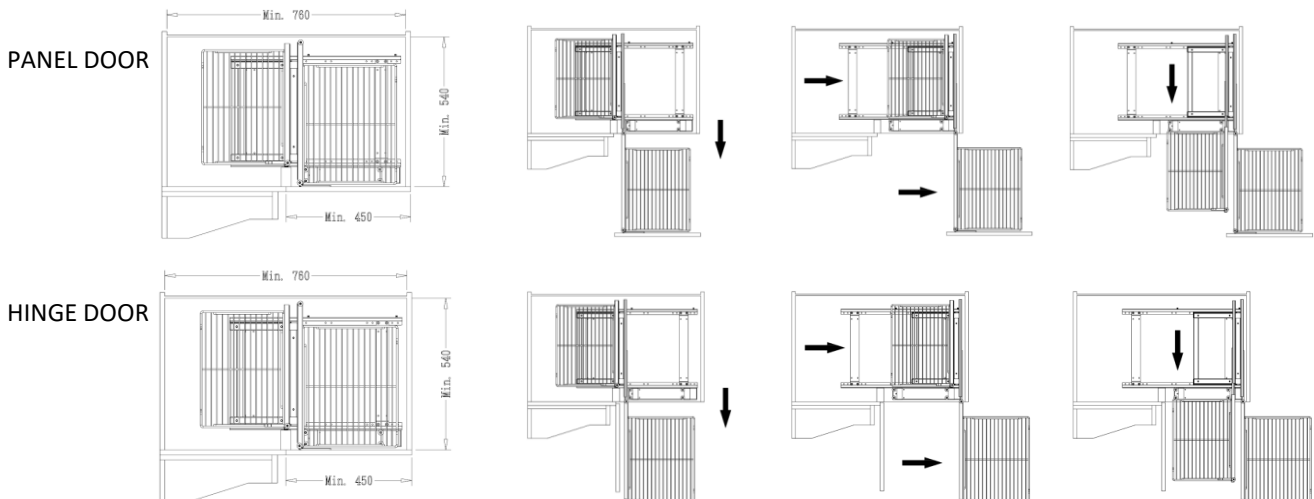

B04310

B04320