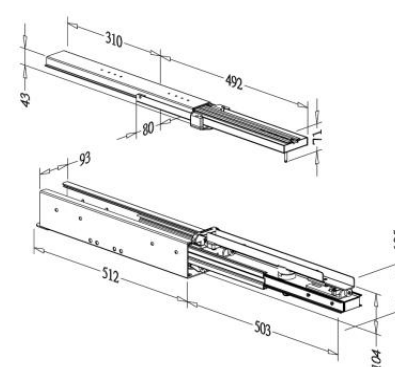

RUNNER SET for EASY TALL UNIT

Item No.	Body Size	Material & Finish	Loading Capacity
	(W x D x H) mm		
G02508SC	93 x 512 x 150	Steel w/ Silver color coating	80kgs