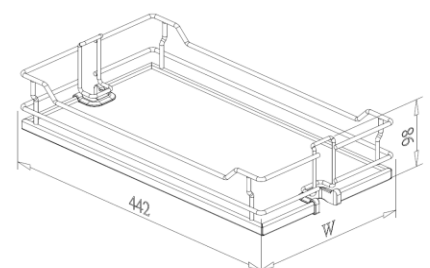

Item No.	Body Size W x D x H (mm)	For External Cabinet Width
B08015LV	100 x 442 x 98	150mm
B08020LV	145 x 442 x 98	200mm
B08025LV	195 x 442 x 98	250mm
B08030LV	245 x 442 x 98	300mm
B08035LV	295 x 442 x 98	350mm
B08040LV	345 x 442 x 98	400mm
B08045LV	395 x 442 x 98	450mm
B08050LV	445 x 442 x 98	500mm
B08060LV	545 x 442 x 98	600mm