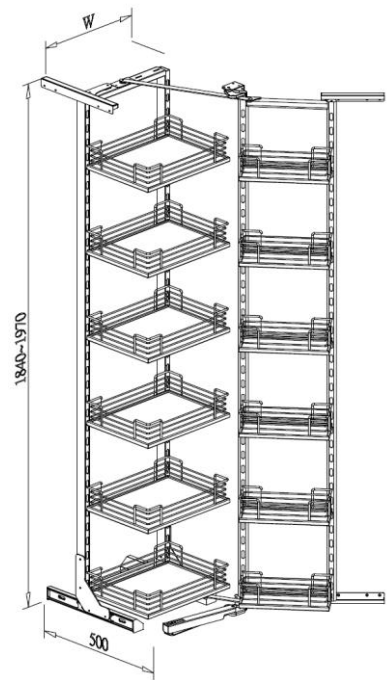

B05145 / B05150 / B05160

B05245 / B05250 / B05260

DELUXE PANTRY UNIT, interior cabinet height 1840-1970mm

- Loading capacity 60kgs
- With soft-close function
- White chipboard base basket

Item No.	Content			Body Size (W x D x H) mm	For External Cabinet Width
	Frame	Door Basket	Inner Basket		
B05845SB	B65008SC-450 x 1set	B05245SB x 6pcs	B05145SB x 6pcs	410 x 500 x 1840-1970	450mm
B05850SB	B65008SC-500 x 1set	B05250SB x 6pcs	B05150SB x 6pcs	460 x 500 x 1840-1970	500mm
B05860SB	B65008SC-600 x 1set	B05260SB x 6pcs	B05160SB x 6pcs	560 x 500 x 1840-1970	600mm