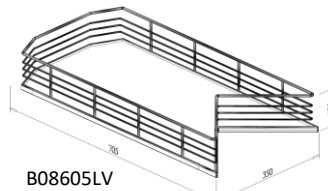

"FOUNDER" LAZY SUSAN

- For both pie cut & full round open door
- Round trip pull out
- Loading capacity 80kgs
- Patent No. M318962

	A	B	X	Y (m/m)
B08580SB	760	φ720	255	310
B08600SB	860	φ780	355	450

Item No.	Frame	Content	Body Size	Material & Finish	For Corner
		Basket	Dia.(B) x H mm	(Basket)	Cabinet Width
B08580LV	B68058LV x 1set	B07020LV x 4pcs, B08604LV x 2pcs	Ø720 x 620-770	Lava chipboard base	800mm
B08600LV	B68060LV x 1set	B07020LV x 4pcs, B08605LV x 2pcs	Ø780 x 620-770	with lava color fence	900mm

ADJUSTABLE FRAME for FOUNDER LAZY SUSAN, round trip

Item No.	Body Size	Material & Finish
	(W x D x H) mm	
B68058LV	337 x 610 x 620-770	Steel w/ Lava Color Coating
B68060LV	437 x 610 x 620-770	Steel w/ Lava Color Coating

	X(m/m)
B68058	337
B68060	437

LAVA CHIPBOARD BASE BASKET for FOUNDER LAZY SUSAN

Item No.	Body Size	Material & Finish
	(W x D x H) mm	
B07020LV	456 x 110 x 85	Lava chipboard base with lava color fence
B08604LV	250 x 672 x 100	Lava chipboard base with lava color fence
B08605LV	350 x 705 x 100	Lava chipboard base with lava color fence