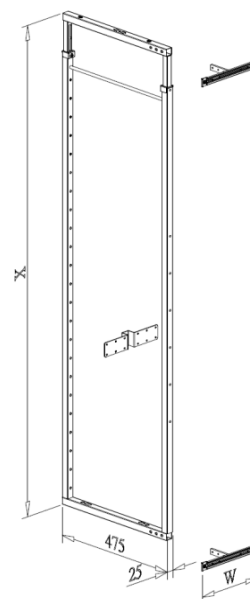

■ Interior Cabinet Height 1260-1670mm

Item No.	Content			Basket w/ Slide (W x D x H) mm	For External Cabinet Width
	Frame	Basket	Runner		
B08315SC	B61013 x 1pc	B08015 x 4pcs	G02508SC x 1set	100 x 512 x 1260-1670	150mm
B08320SC	B61013 x 1pc	B08020 x 4pcs	G02508SC x 1set	145 x 512 x 1260-1670	200mm
B08325SC	B61013 x 1pc	B08025 x 4pcs	G02508SC x 1set	195 x 512 x 1260-1670	250mm
B08330SC	B61013 x 1pc	B08030 x 4pcs	G02508SC x 1set	245 x 512 x 1260-1670	300mm
B08335SC	B61013 x 1pc	B08035 x 4pcs	G02508SC x 1set	295 x 512 x 1260-1670	350mm
B08340SC	B61013 x 1pc	B08040 x 4pcs	G02508SC x 1set	345 x 512 x 1260-1670	400mm
B08345SC	B61013 x 1pc	B08045 x 4pcs	G02508SC x 1set	395 x 512 x 1260-1670	450mm

ADJUSTABLE FRAME for EASY TALL UNIT

Item No.	Body Size	Material & Finish	For Internal Cabinet Height
	W x D x H(X) mm		
B61011	100-545 x 475 x 1640-2050	Steel w/ Silver Color Coating	1760-2170mm
B61012	100-545 x 475 x 1440-1850	Steel w/ Silver Color Coating	1560-1970mm
B61013	100-545 x 475 x 1140-1550	Steel w/ Silver Color Coating	1260-1670mm