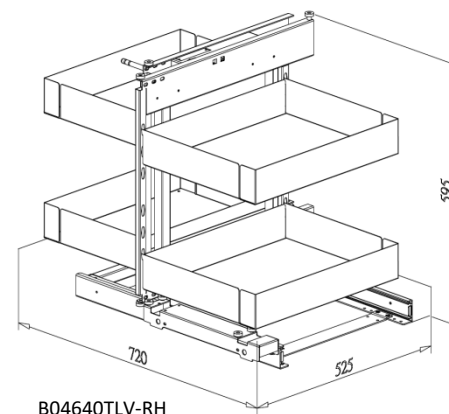

B04640TLV-RH

Item No.	Frame	Content	Body Size (W x D x H) mm	Material & Finish (Basket)	For External Door Opening
B04640TLV	B64006LV x 1pc	Door Basket B04320TLV x 2pcs Inner Basket B04310TLV x 2pcs	720 x 525 x 595	Lava tray basket	450mm

FRAME for COMPLETE OUT CORNER KIT

Item No.	Body Size (W x D x H) mm	Material & Finish
B64006LV	615 x 525 x 595	Steel w/ Lava Color Coating