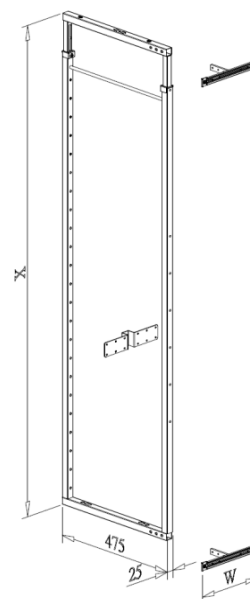

Interior Cabinet Height 1260-1670mm

Item No.	Content			Basket w/ Slide (W x D x H) mm	For External Cabinet Width
	Frame	Basket	Runner		
B08315SB	B61013 x 1pc	B08015SB x 4pcs	G02508SC x 1set	100 x 512 x 1260-1670	150mm
B08320SB	B61013 x 1pc	B08020SB x 4pcs	G02508SC x 1set	145 x 512 x 1260-1670	200mm
B08325SB	B61013 x 1pc	B08025SB x 4pcs	G02508SC x 1set	195 x 512 x 1260-1670	250mm
B08330SB	B61013 x 1pc	B08030SB x 4pcs	G02508SC x 1set	245 x 512 x 1260-1670	300mm
B08335SB	B61013 x 1pc	B08035SB x 4pcs	G02508SC x 1set	295 x 512 x 1260-1670	350mm
B08340SB	B61013 x 1pc	B08040SB x 4pcs	G02508SC x 1set	345 x 512 x 1260-1670	400mm
B08345SB	B61013 x 1pc	B08045SB x 4pcs	G02508SC x 1set	395 x 512 x 1260-1670	450mm

ADJUSTABLE FRAME for EASY TALL UNIT

Item No.	Body Size	Material & Finish	For Internal Cabinet Height
	W x D x H(X) mm		
B61011	100-545 x 475 x 1640-2050	Steel w/ Silver Color Coating	1760-2170mm
B61012	100-545 x 475 x 1440-1850	Steel w/ Silver Color Coating	1560-1970mm
B61013	100-545 x 475 x 1140-1550	Steel w/ Silver Color Coating	1260-1670mm