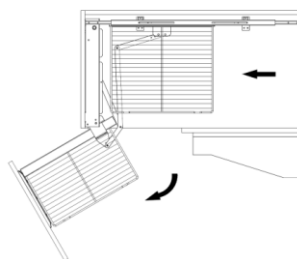

UNIVERSAL MAGIC CORNER

- For both right & left handed door
- With soft-close function

Item No.	Frame	Content	Body Size (W x D x H) mm	Material & Finish (Basket)	For External Door Opening
B04340SC	B64003SC x 1pc	Door Basket B04150 x 2pcs Inner Basket B04160 x 2pcs	860-970 x 500 x 552	Steel w/ Chrome	450mm

FRAME for UNIVERSAL MAGIC CORNER

Item No.	Body Size (W x D x H) mm	Material & Finish
B64003SC	860-970 x 500 x 552	Steel w/ Silver Color Coating

WIRE BASKET for UNIVERSAL MAGIC CORNER

Item No.	Body Size W x D x H (mm)	Material & Finish	Position
B04150	250 x 437 x 85	Steel w/ Chrome	Door Basket
B04160	457 x 388 x 85	Steel w/ Chrome	Inner Basket

B04160