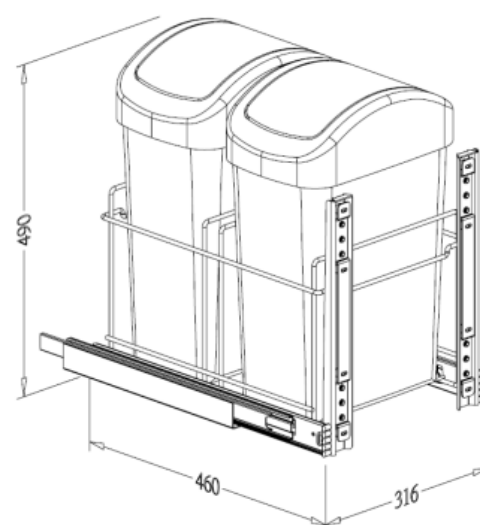

Item No.	Content			Body Size (W x D x H) mm	Material & Finish (Rack)	For External Cabinet Width
	(Rack, Recycle bin, Slide, Door bracket)					
A09240D	A09240L x 1pc, Bin-02 x 2pcs, G02470 x 1pr, G01375 x 1pr			316 x 460 x 490	Steel w/ Chrome	min. 400mm
A09240DSC	A09240L x 1pc, Bin-02 x 2pcs, G02470SC x 1pr, G01375 x 1pr			316 x 460 x 490	Steel w/ Chrome	min. 400mm