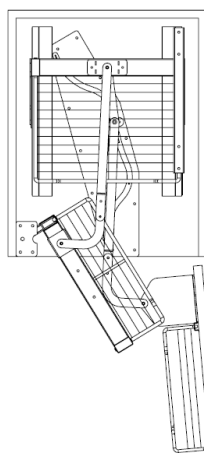

FRAME for "FOUNDER" LARDER UNIT

Item No.	Body Size (W x D x H) mm	Material & Finish	For Internal Cabinet Height
B65002SC-450	410 x 520 x 1260-1390	Steel w/ Silver color coating	1260-1390mm
B65004SC-450	410 x 520 x 1840-1970	Steel w/ Silver color coating	1840-1970mm

WIRE BASKET for "FOUNDER" LARDER UNIT

Item No.	Body Size W x D x H (mm)	Material & Finish	Position
B05170	287 x 80 x 75	Steel w/ Chrome	Door Basket
B05180	328 x 130 x 85	Steel w/ Chrome	Middle Basket
B05190	328 x 280 x 85	Steel w/ Chrome	Inner Basket