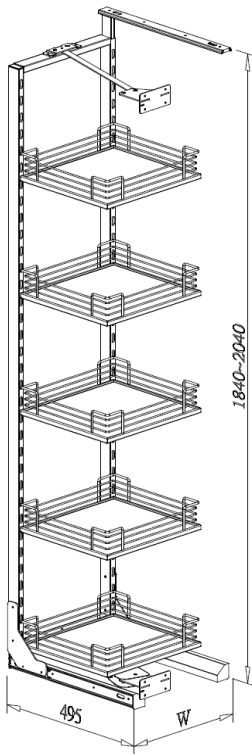

B65014SC-
300/ 400/ 450/ 500/ 600

B65017SC-
300/ 400/ 450/ 500/ 600

WHITE CHIPBOARD BASE BASKET for EASY OUT LARDER

Item No.	Body Size W x D x H (mm)	Material & Finish	For External Cabinet Width
B05330SB	214 x 340 x 85	White chipboard base with chrome fence	300mm
B05340SB	314 x 340 x 85	White chipboard base with chrome fence	400mm
B05345SB	364 x 340 x 85	White chipboard base with chrome fence	450mm
B05350SB	414 x 340 x 85	White chipboard base with chrome fence	500mm
B05360SB	514 x 340 x 85	White chipboard base with chrome fence	600mm