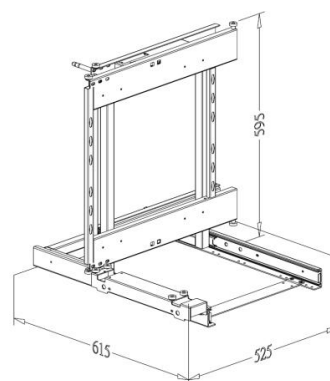

COMPLETE OUT CORNER KIT

- Universal for right & left handed hinge or panel door
- With soft-close function

Item No.	Frame	Content	Body Size (W x D x H) mm	Material & Finish (Basket)	For External Door Opening
B04640TLV	B64006LV x 1pc	Door Basket B04320TLV x 2pcs Inner Basket B04310TLV x 2pcs	720 x 525 x 595	Lava tray basket	450mm

FRAME for COMPLETE OUT CORNER KIT

Item No.	Body Size (W x D x H) mm	Material & Finish
B64006LV	615 x 525 x 595	Steel w/ Lava Color Coating

LAVA TRAY BASKET for COMPLETE OUT CORNER KIT

Item No.	Body Size W x D x H (mm)	Material & Finish	Position
B04310TLV	300 x 411 x 80	Lava tray basket	Inner Basket
B04320TLV	340 x 431 x 80	Lava tray basket	Door Basket