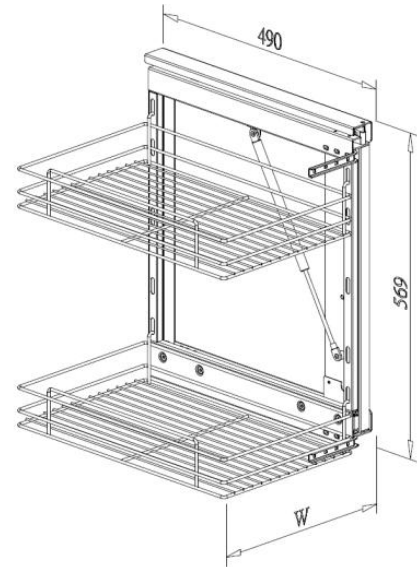

Item No.	Content		Body Size (W x D x H) mm	Material & Finish (Basket)	For External Cabinet Width
	Frame	Basket			
B07520SC	B67005SC x 1pc	B07020 x 2pcs	155 x 490 x 569	Steel w/ Chrome	200mm
B07530SC	B67005SC x 1pc	B07030 x 2pcs	245 x 490 x 569	Steel w/ Chrome	300mm
B07540SC	B67005SC x 1pc	B07040 x 2pcs	345 x 490 x 569	Steel w/ Chrome	400mm
B07520MB	B67005MB x 1pc	B07020MB x 2pcs	155 x 490 x 569	Steel w/ Matte black	200mm
B07530MB	B67005MB x 1pc	B07030MB x 2pcs	245 x 490 x 569	Steel w/ Matte black	300mm
B07540MB	B67005MB x 1pc	B07040MB x 2pcs	345 x 490 x 569	Steel w/ Matte black	400mm