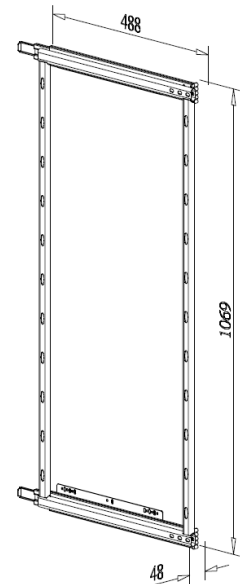

FRAME for SIDE MOUNTED KIT

Item No.	Body Size (W x D x H) mm	Material & Finish	For Internal Cabinet Height
B67006LV	48 x 488 x 1069	Steel w/ Lava Color Coating	min. 1070mm