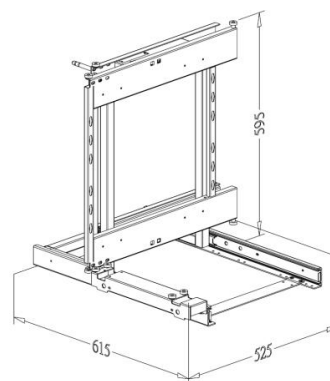

COMPLETE OUT CORNER KIT

- Universal for right & left handed hinge or panel door
- With soft-close function

Item No.	Frame	Content	Basket	Body Size (W x D x H) mm	Material & Finish (Basket)	For External Door Opening
B04640LV	B64006LV x 1pc	Door Basket	B04320LV x 2pcs Inner Basket B04310LV x 2pcs	720 x 525 x 595	Lava chipboard base with lava color fence	450mm

FRAME for COMPLETE OUT CORNER KIT

Item No.	Body Size (W x D x H) mm	Material & Finish
B64006LV	615 x 525 x 595	Steel w/ Lava Color Coating

LAVA CHIPBOARD BASE BASKET for COMPLETE OUT CORNER KIT

Item No.	Body Size W x D x H (mm)	Material & Finish	Position
B04310LV	300 x 416 x 85	Lava chipboard base	Inner Basket
B04320LV	340 x 436 x 85	with lava color fence	Door Basket