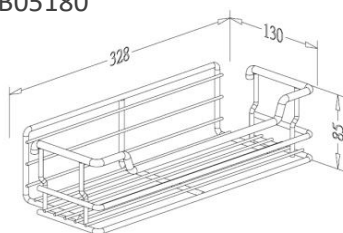

FRAME for "FOUNDER" LARDER UNIT

Item No.	Body Size (W x D x H) mm	Material & Finish	For Internal Cabinet Height
B65002SC-450	410 x 520 x 1260-1390	Steel w/ Silver color coating	1260-1390mm
B65004SC-450	410 x 520 x 1840-1970	Steel w/ Silver color coating	1840-1970mm

WIRE BASKET for "FOUNDER" LARDER UNIT

Item No.	Body Size W x D x H (mm)	Material & Finish	Position
B05170	287 x 80 x 75	Steel w/ Chrome	Door Basket
B05180	328 x 130 x 85	Steel w/ Chrome	Middle Basket
B05190	328 x 280 x 85	Steel w/ Chrome	Inner Basket