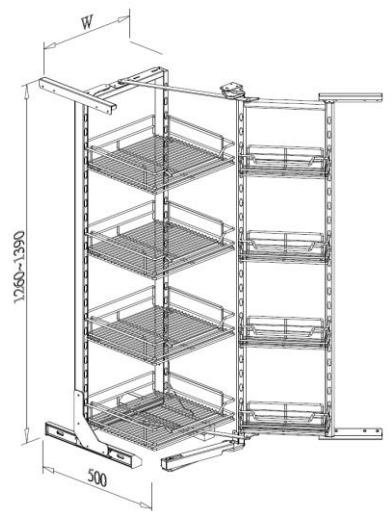

DELUXE PANTRY UNIT, interior cabinet height 1260-1390mm

- Loading capacity 60kgs
- With soft-close function
- Chrome wire basket

Item No.	Content (Frame, Basket)	Body Size (W x D x H) mm	Material & Finish (Basket)	For External Cabinet Width
B05645SC	B65006SC-450 x 1set, B05245 x 4pcs, B05145 x 4pcs	410 x 500 x 1260-1390	Steel w/ Chrome	450mm
B05650SC	B65006SC-500 x 1set, B05250 x 4pcs, B05150 x 4pcs	460 x 500 x 1260-1390	Steel w/ Chrome	500mm
B05660SC	B65006SC-600 x 1set, B05260 x 4pcs, B05160 x 4pcs	560 x 500 x 1260-1390	Steel w/ Chrome	600mm