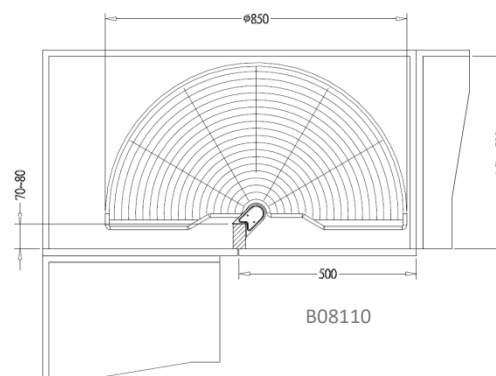

Item No.	Content	Body Size Dia.(B) mm	Material & Finish (Basket)	For External Door Opening
B08100	Pole B08001 x 1set, Basket B08175 x 2pcs	Ø750	Steel w/ Chrome	450mm
B08110	Pole B08001 x 1set, Basket B08185 x 2pcs	Ø850	Steel w/ Chrome	500mm