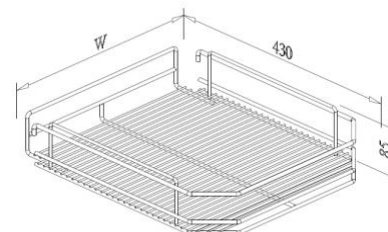

ADJUSTABLE FRAME for EASY OUT LARDER

Item No.	Body Size (W x D x H) mm	Material & Finish	For Internal Cabinet Width
B65014SC-300	234 x 495 x 1260-1460	Steel w/ Silver color coating	300mm
B65014SC-400	334 x 495 x 1260-1460	Steel w/ Silver color coating	400mm
B65014SC-450	384 x 495 x 1260-1460	Steel w/ Silver color coating	450mm
B65014SC-500	434 x 495 x 1260-1460	Steel w/ Silver color coating	500mm
B65014SC-600	534 x 495 x 1260-1460	Steel w/ Silver color coating	600mm
B65017SC-300	234 x 495 x 1840-2040	Steel w/ Silver color coating	300mm
B65017SC-400	334 x 495 x 1840-2040	Steel w/ Silver color coating	400mm
B65017SC-450	384 x 495 x 1840-2040	Steel w/ Silver color coating	450mm
B65017SC-500	434 x 495 x 1840-2040	Steel w/ Silver color coating	500mm
B65017SC-600	534 x 495 x 1840-2040	Steel w/ Silver color coating	600mm

WIRE BASKET for EASY OUT LARDER

Item No.	Body Size W x D x H (mm)	Material & Finish	For External Cabinet Width
B05330L	214 x 430 x 85	Steel w/ Chrome	300mm
B05340L	314 x 430 x 85	Steel w/ Chrome	400mm
B05345L	364 x 430 x 85	Steel w/ Chrome	450mm
B05350L	414 x 430 x 85	Steel w/ Chrome	500mm
B05360L	514 x 430 x 85	Steel w/ Chrome	600mm