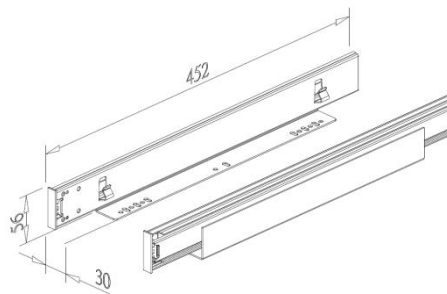

BOTTOM MOUNTED BALL BEARING SLIDE

- Loading capacity 40kgs

Item No.	Length (mm)	Extension	Material & Finish	Function
G02470	450mm	450mm	Zinc color plated	
G02470SC	450mm	450mm	Zinc color plated	soft-close
G02470BSC	450mm	450mm	Black color plated	soft-close