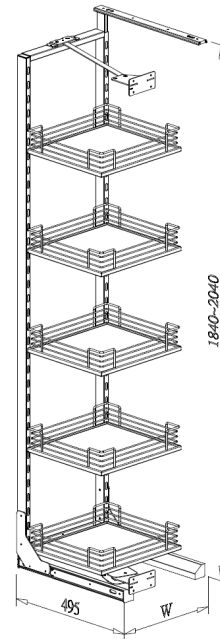

Item No.	Content		Body Size (W x D x H) mm	Material & Finish (Basket)	For External Cabinet Width
	Frame	Basket			
B05730SB	B65017SC-300 x 1set	B05330SB x 5pcs	234 x 495 x 1840-2040		300mm
B05740SB	B65017SC-400 x 1set	B05340SB x 5pcs	334 x 495 x 1840-2040	White chipboard	400mm
B05745SB	B65017SC-450 x 1set	B05345SB x 5pcs	384 x 495 x 1840-2040	base with chrome	450mm
B05750SB	B65017SC-500 x 1set	B05350SB x 5pcs	434 x 495 x 1840-2040	fence	500mm
B05760SB	B65017SC-600 x 1set	B05360SB x 5pcs	534 x 495 x 1840-2040		600mm