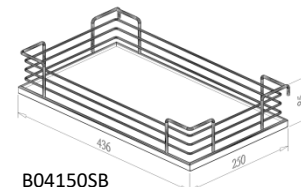

Item No.	Body Size W x D x H (mm)	Material & Finish	Position
B04150SB	250 x 436 x 85	White chipboard base with chrome fence	Door Basket
B04160SB	456 x 365 x 85		Inner Basket

B04150SB

B04160SB

B04340SB-LH