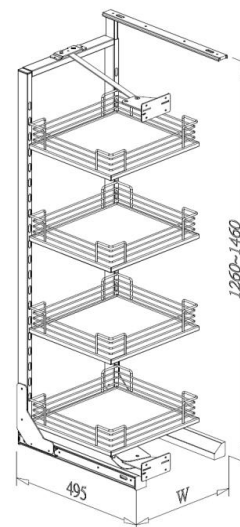

EASY OUT LARDER, interior cabinet height 1840-2040mm

- Loading capacity 60kgs
- Universal left and right
- With soft-close function
- White chipboard base basket

Item No.	Content		Body Size (W x D x H) mm	Material & Finish (Basket)	For External Cabinet Width
	Frame	Basket			
B05730SB	B65017SC-300 x 1set	B05330SB x 5pcs	234 x 495 x 1840-2040		300mm
B05740SB	B65017SC-400 x 1set	B05340SB x 5pcs	334 x 495 x 1840-2040	White chipboard	400mm
B05745SB	B65017SC-450 x 1set	B05345SB x 5pcs	384 x 495 x 1840-2040	base with chrome	450mm
B05750SB	B65017SC-500 x 1set	B05350SB x 5pcs	434 x 495 x 1840-2040	fence	500mm
B05760SB	B65017SC-600 x 1set	B05360SB x 5pcs	534 x 495 x 1840-2040		600mm

EASY OUT LARDER, interior cabinet height 1260-1460mm

- Loading capacity 60kgs
- Universal left and right
- With soft-close function
- White chipboard base basket

Item No.	Content		Body Size (W x D x H) mm	Material & Finish (Basket)	For External Cabinet Width
	Frame	Basket			
B05430SB	B65014SC-300 x 1set	B05330SB x 4pcs	234 x 495 x 1260-1460		300mm
B05440SB	B65014SC-400 x 1set	B05340SB x 4pcs	334 x 495 x 1260-1460	White chipboard	400mm
B05445SB	B65014SC-450 x 1set	B05345SB x 4pcs	384 x 495 x 1260-1460	base with chrome	450mm
B05450SB	B65014SC-500 x 1set	B05350SB x 4pcs	434 x 495 x 1260-1460	fence	500mm
B05460SB	B65014SC-600 x 1set	B05360SB x 4pcs	534 x 495 x 1260-1460		600mm