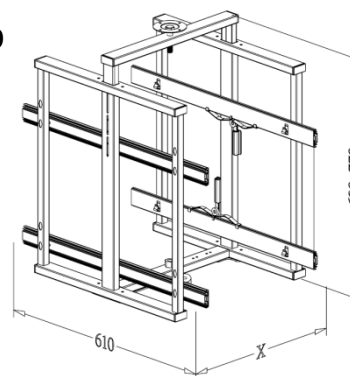

ADJUSTABLE FRAME for FOUNDER LAZY SUSAN, round trip

Item No.	Body Size (W x D x H) mm	Material & Finish
B68058	337 x 610 x 620-770	Steel w/ Silver Color Coating
B68060	437 x 610 x 620-770	Steel w/ Silver Color Coating

	X(m/m)
B68058	337
B68060	437