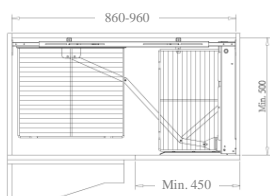

B04340SC-RH