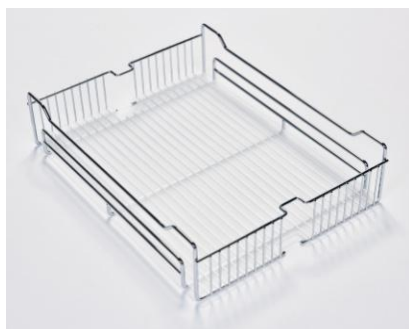

NON-SLIP ACRYLIC LINER

- For EASY TALL UNIT wire basket
- Optional

Item No.	Material & Finish	For Basket
NAL8015	Acrylic	B08015
NAL8020	Acrylic	B08020
NAL8025	Acrylic	B08025
NAL8030	Acrylic	B08030
NAL8035	Acrylic	B08035
NAL8040	Acrylic	B08040
NAL8045	Acrylic	B08045