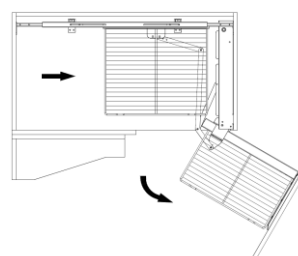

UNIVERSAL MAGIC CORNER

- For both right & left handed door
- With soft-close function

Item No.	Frame	Content	Body Size (W x D x H) mm	Material & Finish (Basket)	For External Door Opening
B04340SC	B64003SC x 1pc	Door Basket B04150 x 2pcs Inner Basket B04160 x 2pcs	860-970 x 500 x 552	Steel w/ Chrome	450mm

FRAME for UNIVERSAL MAGIC CORNER

Item No.	Body Size (W x D x H) mm	Material & Finish
B64003SC	860-970 x 500 x 552	Steel w/ Silver Color Coating

WIRE BASKET for UNIVERSAL MAGIC CORNER

Item No.	Body Size W x D x H (mm)	Material & Finish	Position
B04150	250 x 437 x 85	Steel w/ Chrome	Door Basket
B04160	457 x 388 x 85	Steel w/ Chrome	Inner Basket

B04160