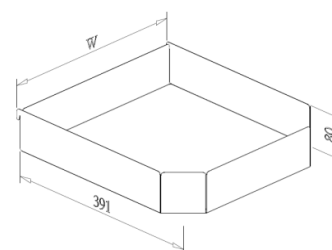

ADJUSTABLE FRAME for EASY OUT LARDER

Item No.	Body Size (W x D x H) mm	Material & Finish	For Internal Cabinet Width
B65014LV-300	234 x 495 x 1260-1460	Steel w/ Lava color coating	300mm
B65014LV-400	334 x 495 x 1260-1460	Steel w/ Lava color coating	400mm
B65014LV-450	384 x 495 x 1260-1460	Steel w/ Lava color coating	450mm
B65014LV-500	434 x 495 x 1260-1460	Steel w/ Lava color coating	500mm
B65014LV-600	534 x 495 x 1260-1460	Steel w/ Lava color coating	600mm
B65017LV-300	234 x 495 x 1840-2040	Steel w/ Lava color coating	300mm
B65017LV-400	334 x 495 x 1840-2040	Steel w/ Lava color coating	400mm
B65017LV-450	384 x 495 x 1840-2040	Steel w/ Lava color coating	450mm
B65017LV-500	434 x 495 x 1840-2040	Steel w/ Lava color coating	500mm
B65017LV-600	534 x 495 x 1840-2040	Steel w/ Lava color coating	600mm

LAVA TRAY BASKET for EASY OUT LARDER

Item No.	Body Size W x D x H (mm)	Material & Finish	For External Cabinet Width
B05330TLV	209 x 391 x 80	Lava tray basket	300mm
B05340TLV	309 x 391 x 80	Lava tray basket	400mm
B05345TLV	359 x 391 x 80	Lava tray basket	450mm
B05350TLV	409 x 391 x 80	Lava tray basket	500mm
B05360TLV	509 x 391 x 80	Lava tray basket	600mm