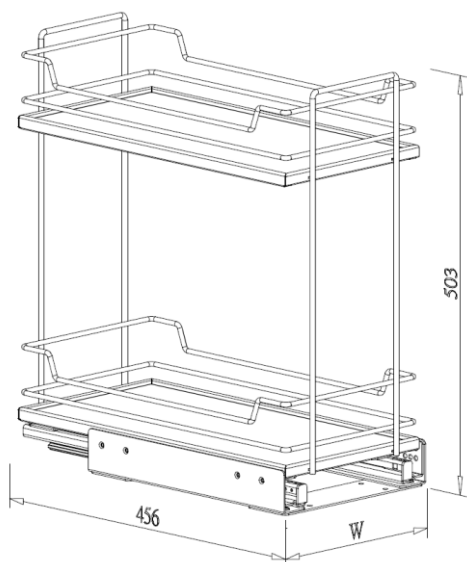

DOUBLE TIERS STORAGE KIT

- Loading capacity 40kgs
- With soft-close function
- White chipboard base basket

Item No.	Content		Basket w/ Slide (W x D x H) mm	Material & Finish (Basket)	For External Cabinet Width
	Basket	Slide			
A09120SB	A09120SBL x 1pc	G02470SC x 1pr	134 x 456 x 503	White chipboard base with chrome fence	min. 200mm
A09130SB	A09130SBL x 1pc	G02470SC x 1pr	234 x 456 x 503		min. 300mm
A09140SB	A09140SBL x 1pc	G02470SC x 1pr	334 x 456 x 503		min. 400mm