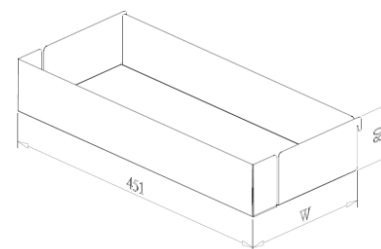

LAVA TRAY BASKET for SIDE MOUNTED KIT

- Lava tray basket

Item No.	Body Size W x D x H (mm)	For External Cabinet Width
B07020TLV	110 x 451 x 80	200mm
B07030TLV	200 x 451 x 80	300mm
B07040TLV	300 x 451 x 80	400mm