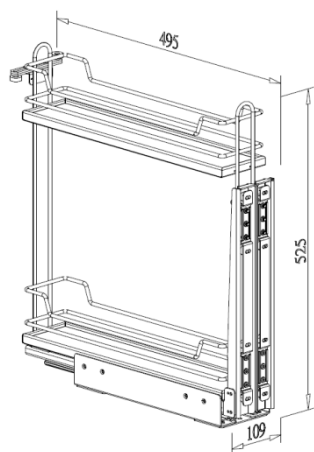

SPACE GENIE

- With black door mounted bracket G01375B
- Loading capacity 40kgs
- With soft-close function
- Lava chipboard base basket

Item No.	Content (Basket, Slide, Door Bracket)	Basket w/ Slide (W x D x H) mm	Material & Finish (Basket)	For External Cabinet Width
B07315LV	B07315LVL x 1pc, G02470BSC x 1pr, G01375B x 1pr	109 x 495 x 525	Lava chipboard base with lava color fence	min. 150mm

SPACE GENIE

- With black door mounted bracket G01375B
- Loading capacity 40kgs
- With soft-close function
- Lava tray basket

Item No.	Content (Basket, Slide, Door Bracket)	Basket w/ Slide (W x D x H) mm	Material & Finish (Basket)	For External Cabinet Width
B07315TLV	B07315TLVL x 1pc, G02470BSC x 1pr, G01375B x 1pr	109 x 495 x 495	Lava tray basket	min. 150mm

TOWEL & BOTTLE RACK

- With door mounted bracket G01375
- Loading capacity 40kgs
- With soft-close function (SC)
- Chrome wire basket

Item No.	Basket	Content Slide	Door Bracket	Basket w/ Slide (W x D x H) mm	Material & Finish (Basket)	For External Cabinet Width
B07415D	B07415L x 1pc	G02470 x 1pr	G01375 x 1pr	110 x 505 x 505	Steel w/ Chrome	min. 150mm
B07415DSC	B07415L x 1pc	G02470SC x 1pr	G01375 x 1pr	110 x 505 x 505	Steel w/ Chrome	min. 150mm