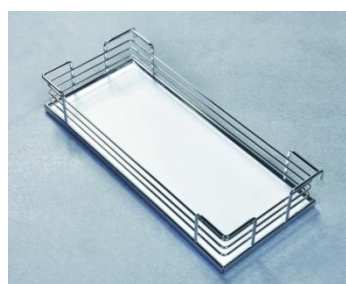

FRAME for SIDE MOUNTED KIT

Item No.	Body Size (W x D x H) mm	Material & Finish	For Internal Cabinet Height
B67006SC	48 x 488 x 1069	Steel w/ Silver Color Coating	min. 1070mm