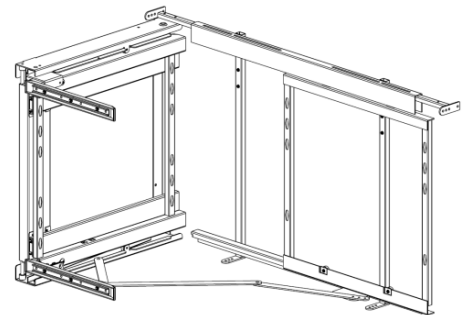

B64003LV-LH

LAVA CHIPBOARD BASE BASKET for UNIVERSAL MAGIC CORNER

Item No.	Body Size W x D x H (mm)	Material & Finish	Position
B04150LV	250 x 436 x 85	Lava chipboard base with lava color fence	Door Basket
B04160LV	456 x 365 x 85	Lava chipboard base with lava color fence	Inner Basket