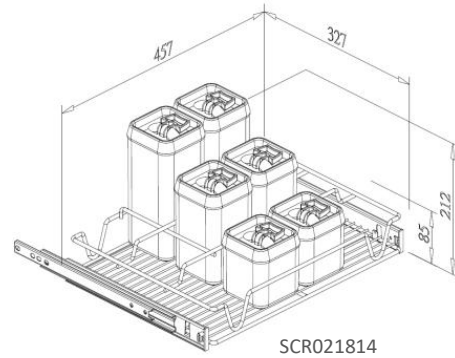

STORAGE CONTAINER KIT

- Chrome wire rack / Matte black wire rack

Item No.	Content			Rack w/ Slide (W x D x H) mm	Material & Finish (Rack)	(W x D) inch Internal Size
	Rack	Storage Container	Slide			
SCR021814C	Rack x 1pc	SC-B01 x 2pcs SC-B02 x 2pcs SC-B03 x 2pcs	SL310FG x 1pr	457 x 327 x 85	Steel w/ Chrome	18" x 14"
SCR022414C	Rack x 1pc	SC-B01 x 3pcs SC-B02 x 3pcs SC-B03 x 3pcs	SL310FG x 1pr	609 x 327 x 85	Steel w/ Chrome	24" x 14"
SCR023014C	Rack x 1pc	SC-B01 x 4pcs SC-B02 x 4pcs SC-B03 x 4pcs	SL310FG x 1pr	762 x 327 x 85	Steel w/ Chrome	30" x 14"
SCR021814MB	Rack x 1pc	SC-B01 x 2pcs SC-B02 x 2pcs SC-B03 x 2pcs	SL310B x 1pr	457 x 327 x 85	Steel w/ Matte Black	18" x 14"
SCR022414MB	Rack x 1pc	SC-B01 x 3pcs SC-B02 x 3pcs SC-B03 x 3pcs	SL310B x 1pr	609 x 327 x 85	Steel w/ Matte Black	24" x 14"
SCR023014MB	Rack x 1pc	SC-B01 x 4pcs SC-B02 x 4pcs SC-B03 x 4pcs	SL310B x 1pr	762 x 327 x 85	Steel w/ Matte Black	30" x 14"