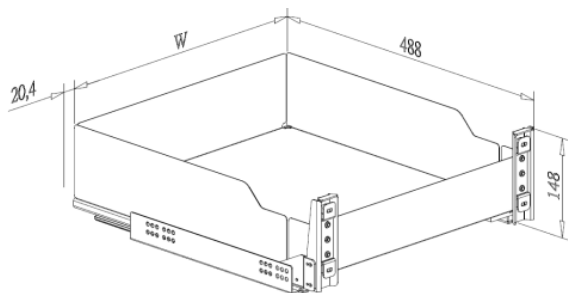

DRAWER TLV

- Height 148mm
- With black door mounted bracket G01135B
- Loading capacity 40kgs
- With soft-close function
- Lava tray basket