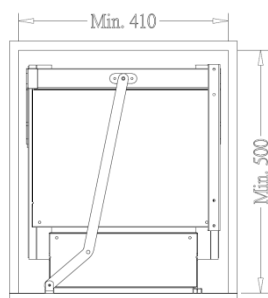

ADJUSTABLE FRAME for DELUXE PANTRY UNIT

Item No.	Body Size (W x D x H) mm	Material & Finish	For External Cabinet Width
B65006LV-450	410 x 500 x 1260-1390	Steel w/ Lava color coating	450mm
B65006LV-500	460 x 500 x 1260-1390	Steel w/ Lava color coating	500mm
B65006LV-600	560 x 500 x 1260-1390	Steel w/ Lava color coating	600mm
B65008LV-450	410 x 500 x 1840-1970	Steel w/ Lava color coating	450mm
B65008LV-500	460 x 500 x 1840-1970	Steel w/ Lava color coating	500mm
B65008LV-600	560 x 500 x 1840-1970	Steel w/ Lava color coating	600mm

LAVA TRAY BASKET for DELUXE PANTRY UNIT

Item No.	Body Size W x D x H (mm)	Material & Finish	Position
B05145TLV	359 x 275 x 75	Lava tray basket	Inner Basket
B05245TLV	281 x 110 x 85	Lava tray basket	Door Basket
B05150TLV	409 x 275 x 75	Lava tray basket	Inner Basket
B05250TLV	331 x 110 x 85	Lava tray basket	Door Basket
B05160TLV	509 x 275 x 75	Lava tray basket	Inner Basket
B05260TLV	431 x 110 x 85	Lava tray basket	Door Basket