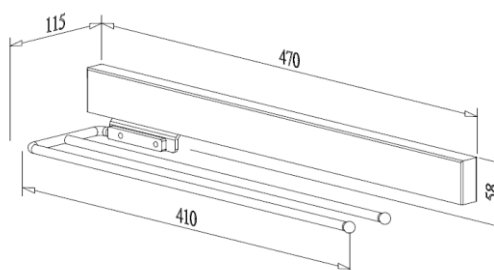

7 HOOK RAIL

- Universal right and left

Item No.	Body Size (W x D x H) mm	Material & Finish	For External Cabinet Width
B06027	30 x 450 x 53	Steel w/ Chrome	min. 100mm

TOWEL RACK

- Universal right and left

Item No.	Body Size (W x D x H) mm	Material & Finish	For External Cabinet Width
B06045C	115 x 470 x 58	Steel w/ Chrome	min. 150mm
B06045SN	115 x 470 x 58	Steel w/ Satin Nickel	min. 150mm