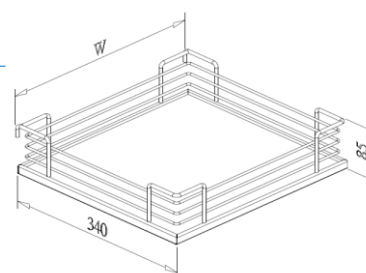

LAVA CHIPBOARD BASE BASKET for EASY OUT LARDER

Item No.	Body Size W x D x H (mm)	Material & Finish	For External Cabinet Width
B05330LV	214 x 340 x 85	Lava chipboard base with lava color fence	300mm
B05340LV	314 x 340 x 85	Lava chipboard base with lava color fence	400mm
B05345LV	364 x 340 x 85	Lava chipboard base with lava color fence	450mm
B05350LV	414 x 340 x 85	Lava chipboard base with lava color fence	500mm
B05360LV	514 x 340 x 85	Lava chipboard base with lava color fence	600mm