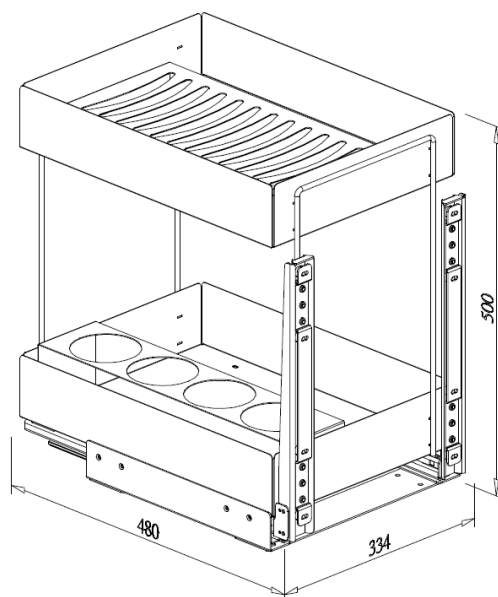

UTILITY BASKET KIT

- With black door mounted bracket G01375B
- Loading capacity 40kgs
- With soft-close function
- Lava tray basket

Item No.	Content			Basket w/ Slide (W x D x H) mm	Material & Finish (Basket)	For External Cabinet Width
	Basket	Slide	Door Bracket			
A09021DTLV	A09021TLVL x 1pc	G02470BSC x 1pr	G01375B x 1pr	334 x 480 x 515	Lava tray basket	min. 400mm