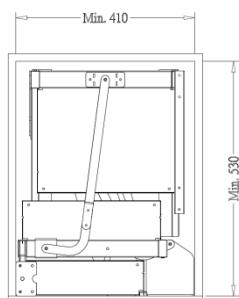

FRAME for "FOUNDER" LARDER UNIT

Item No.	Body Size (W x D x H) mm	Material & Finish	For Internal Cabinet Height
B65002LV-450	410 x 520 x 1260-1390	Steel w/ Lava color coating	1260-1390mm
B65004LV-450	410 x 520 x 1840-1970	Steel w/ Lava color coating	1840-1970mm

LAVA TRAY BASKET for "FOUNDER" LARDER UNIT

Item No.	Body Size W x D x H (mm)	Material & Finish	Position
B05170TLV	281 x 80 x 80	Lava tray basket	Door Basket
B05180TLV	321 x 131 x 80	Lava tray basket	Middle Basket
B05190TLV	321 x 282 x 80	Lava tray basket	Inner Basket

B05190TLV