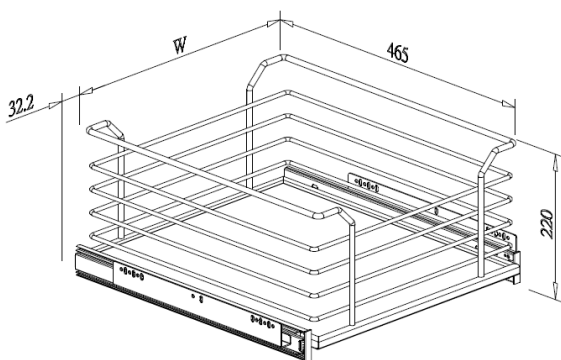

DRAWER LV

- Height 155mm
- Loading capacity 40kgs
- With soft-close function
- Lava chipboard base basket

Item No.	Content		Basket w/ Slide (W x D x H) mm	Material & Finish (Basket)	For External Cabinet Width
	Basket	Slide			
A04040LV	A04040LVL x 1pc	G02471BSC x 1pr	360-368 x 465 x 155		400mm
A04045LV	A04045LVL x 1pc	G02471BSC x 1pr	410-418 x 465 x 155		450mm
A04050LV	A04050LVL x 1pc	G02471BSC x 1pr	460-468 x 465 x 155		500mm
A04060LV	A04060LVL x 1pc	G02471BSC x 1pr	560-568 x 465 x 155	Lava chipboard base	600mm
A04070LV	A04070LVL x 1pc	G02471BSC x 1pr	660-668 x 465 x 155	with lava color fence	700mm
A04080LV	A04080LVL x 1pc	G02471BSC x 1pr	760-768 x 465 x 155		800mm
A04090LV	A04090LVL x 1pc	G02471BSC x 1pr	860-868 x 465 x 155		900mm
A04100LV	A04100LVL x 1pc	G02471BSC x 1pr	960-968 x 465 x 155		1000mm

DRAWER LV

- Height 220mm
- Loading capacity 40kgs
- With soft-close function
- Lava chipboard base basket

Item No.	Content		Basket w/ Slide (W x D x H) mm	Material & Finish (Basket)	For External Cabinet Width
	Basket	Slide			
A04240LV	A04240LVL x 1pc	G02471BSC x 1pr	360-368 x 465 x 220		400mm
A04245LV	A04245LVL x 1pc	G02471BSC x 1pr	410-418 x 465 x 220		450mm
A04250LV	A04250LVL x 1pc	G02471BSC x 1pr	460-468 x 465 x 220		500mm
A04260LV	A04260LVL x 1pc	G02471BSC x 1pr	560-568 x 465 x 220	Lava chipboard base	600mm
A04270LV	A04270LVL x 1pc	G02471BSC x 1pr	660-668 x 465 x 220	with lava color fence	700mm
A04280LV	A04280LVL x 1pc	G02471BSC x 1pr	760-768 x 465 x 220		800mm
A04290LV	A04290LVL x 1pc	G02471BSC x 1pr	860-868 x 465 x 220		900mm
A04300LV	A04300LVL x 1pc	G02471BSC x 1pr	960-968 x 465 x 220		1000mm