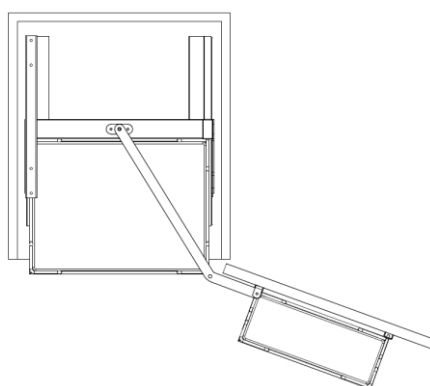

ADJUSTABLE FRAME for DELUXE PANTRY UNIT

Item No.	Body Size (W x D x H) mm	Material & Finish	For External Cabinet Width
B65006LV-450	410 x 500 x 1260-1390	Steel w/ Lava color coating	450mm
B65006LV-500	460 x 500 x 1260-1390	Steel w/ Lava color coating	500mm
B65006LV-600	560 x 500 x 1260-1390	Steel w/ Lava color coating	600mm
B65008LV-450	410 x 500 x 1840-1970	Steel w/ Lava color coating	450mm
B65008LV-500	460 x 500 x 1840-1970	Steel w/ Lava color coating	500mm
B65008LV-600	560 x 500 x 1840-1970	Steel w/ Lava color coating	600mm

LAVA CHIPBOARD BASE BASKET for DELUXE PANTRY UNIT

Item No.	Body Size W x D x H (mm)	Material & Finish	Position
B05145LV	364 x 275 x 85	Lava chipboard base with lava color fence	Inner Basket
B05245LV	286 x 110 x 85		Door Basket
B05150LV	414 x 275 x 85		Inner Basket
B05250LV	336 x 110 x 85		Door Basket
B05160LV	514 x 275 x 85		Inner Basket
B05260LV	436 x 110 x 85		Door Basket