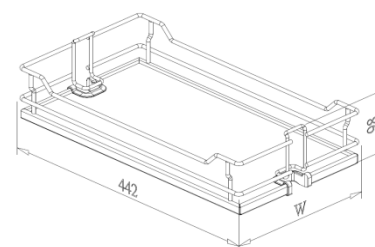

■ Interior Cabinet Height 1560-1970mm

Item No.	Content			Basket w/ Slide (W x D x H) mm	For External Cabinet Width
	Frame	Basket	Runner		
B08215SB	B61012 x 1pc	B08015SB x 5pcs	G02508SC x 1set	100 x 512 x 1560-1970	150mm
B08220SB	B61012 x 1pc	B08020SB x 5pcs	G02508SC x 1set	145 x 512 x 1560-1970	200mm
B08225SB	B61012 x 1pc	B08025SB x 5pcs	G02508SC x 1set	195 x 512 x 1560-1970	250mm
B08230SB	B61012 x 1pc	B08030SB x 5pcs	G02508SC x 1set	245 x 512 x 1560-1970	300mm
B08235SB	B61012 x 1pc	B08035SB x 5pcs	G02508SC x 1set	295 x 512 x 1560-1970	350mm
B08240SB	B61012 x 1pc	B08040SB x 5pcs	G02508SC x 1set	345 x 512 x 1560-1970	400mm
B08245SB	B61012 x 1pc	B08045SB x 5pcs	G02508SC x 1set	395 x 512 x 1560-1970	450mm

Interior Cabinet Height 1260-1670mm

Item No.	Content			Basket w/ Slide (W x D x H) mm	For External Cabinet Width
	Frame	Basket	Runner		
B08315SB	B61013 x 1pc	B08015SB x 4pcs	G02508SC x 1set	100 x 512 x 1260-1670	150mm
B08320SB	B61013 x 1pc	B08020SB x 4pcs	G02508SC x 1set	145 x 512 x 1260-1670	200mm
B08325SB	B61013 x 1pc	B08025SB x 4pcs	G02508SC x 1set	195 x 512 x 1260-1670	250mm
B08330SB	B61013 x 1pc	B08030SB x 4pcs	G02508SC x 1set	245 x 512 x 1260-1670	300mm
B08335SB	B61013 x 1pc	B08035SB x 4pcs	G02508SC x 1set	295 x 512 x 1260-1670	350mm
B08340SB	B61013 x 1pc	B08040SB x 4pcs	G02508SC x 1set	345 x 512 x 1260-1670	400mm
B08345SB	B61013 x 1pc	B08045SB x 4pcs	G02508SC x 1set	395 x 512 x 1260-1670	450mm

WHITE CHIPBOARD BASE BASKET for EASY TALL UNIT

- White chipboard base with chrome fence

Item No.	Body Size	For External Cabinet Width
	W x D x H (mm)	
B08015SB	100 x 442 x 98	150mm
B08020SB	145 x 442 x 98	200mm
B08025SB	195 x 442 x 98	250mm
B08030SB	245 x 442 x 98	300mm
B08035SB	295 x 442 x 98	350mm
B08040SB	345 x 442 x 98	400mm
B08045SB	395 x 442 x 98	450mm