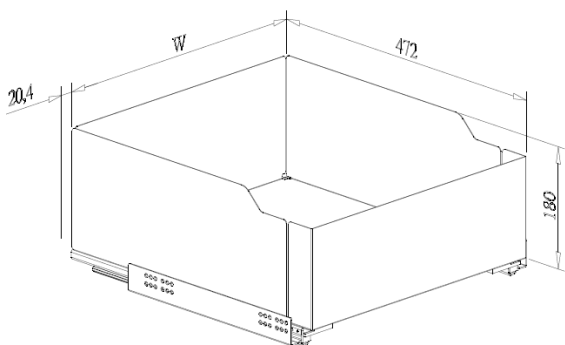

DRAWER TLV

- Height 138mm
- Loading capacity 40kgs
- With soft-close function
- Lava tray basket

Item No.	Content		Basket w/ Slide (W x D x H) mm	Material & Finish (Basket)	For External Cabinet Width
	Basket	Slide			
A04040TLV	A04040TLVL x 1pc	G02471BSC x 1pr	360-368 x 472 x 138	Lava tray basket	400mm
A04045TLV	A04045TLVL x 1pc	G02471BSC x 1pr	410-418 x 472 x 138	Lava tray basket	450mm
A04050TLV	A04050TLVL x 1pc	G02471BSC x 1pr	460-468 x 472 x 138	Lava tray basket	500mm
A04060TLV	A04060TLVL x 1pc	G02471BSC x 1pr	560-568 x 472 x 138	Lava tray basket	600mm
A04070TLV	A04070TLVL x 1pc	G02471BSC x 1pr	660-668 x 472 x 138	Lava tray basket	700mm
A04080TLV	A04080TLVL x 1pc	G02471BSC x 1pr	760-768 x 472 x 138	Lava tray basket	800mm
A04090TLV	A04090TLVL x 1pc	G02471BSC x 1pr	860-868 x 472 x 138	Lava tray basket	900mm
A04100TLV	A04100TLVL x 1pc	G02471BSC x 1pr	960-968 x 472 x 138	Lava tray basket	1000mm

DRAWER TLV

- Height 207mm
- Loading capacity 40kgs
- With soft-close function
- Lava tray basket

Item No.	Content		Basket w/ Slide (W x D x H) mm	Material & Finish (Basket)	For External Cabinet Width
	Basket	Slide			
A04240TLV	A04240TLVL x 1pc	G02471BSC x 1pr	360-368 x 472 x 207	Lava tray basket	400mm
A04245TLV	A04245TLVL x 1pc	G02471BSC x 1pr	410-418 x 472 x 207	Lava tray basket	450mm
A04250TLV	A04250TLVL x 1pc	G02471BSC x 1pr	460-468 x 472 x 207	Lava tray basket	500mm
A04260TLV	A04260TLVL x 1pc	G02471BSC x 1pr	560-568 x 472 x 207	Lava tray basket	600mm
A04270TLV	A04270TLVL x 1pc	G02471BSC x 1pr	660-668 x 472 x 207	Lava tray basket	700mm
A04280TLV	A04280TLVL x 1pc	G02471BSC x 1pr	760-768 x 472 x 207	Lava tray basket	800mm
A04290TLV	A04290TLVL x 1pc	G02471BSC x 1pr	860-868 x 472 x 207	Lava tray basket	900mm
A04300TLV	A04300TLVL x 1pc	G02471BSC x 1pr	960-968 x 472 x 207	Lava tray basket	1000mm