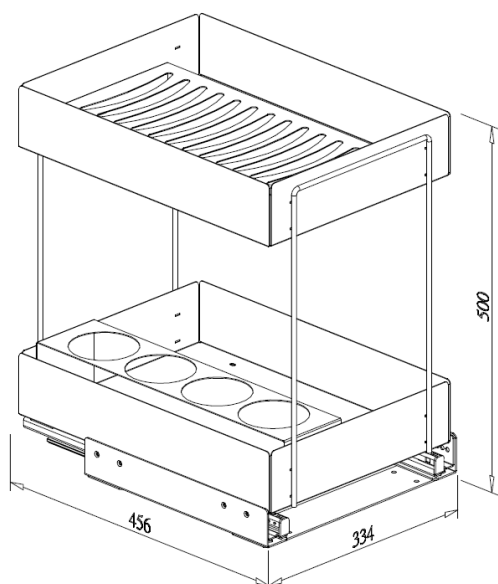

UTILITY BASKET KIT

- Loading capacity 40kgs
- With soft-close function
- Lava tray basket

Item No.	Content		Basket w/ Slide (W x D x H) mm	Material & Finish (Basket)	For External Cabinet Width
	Basket	Slide			
A09021TLV	A09021TLVL x 1pc	G02470BSC x 1pr	334 x 456 x 500	Lava tray basket	min. 400mm