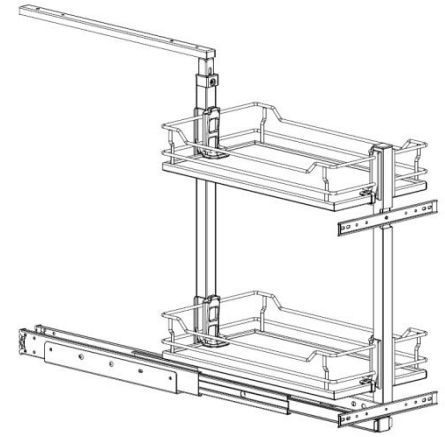

BASE PULL OUT UNIT

- Loading capacity 50kgs
- With soft-close function

Item No.	Content		Body Size (W x D x H) mm	Material & Finish (Basket)	For External Cabinet Width
	Frame	Basket			
B01515LV	B61015LV-150 x 1set	B08015LV x 2pcs	100 x 480 x 638-820	Lava chipboard base with lava color fence	150mm
B01520LV	B61015LV-150 x 1set	B08020LV x 2pcs	150 x 480 x 638-820		200mm
B01525LV	B61015LV-150 x 1set	B08025LV x 2pcs	200 x 480 x 638-820		250mm
B01530LV	B61015LV-300 x 1set	B08030LV x 2pcs	250 x 480 x 638-820		300mm
B01535LV	B61015LV-300 x 1set	B08035LV x 2pcs	300 x 480 x 638-820		350mm
B01540LV	B61015LV-300 x 1set	B08040LV x 2pcs	350 x 480 x 638-820		400mm
B01545LV	B61015LV-450 x 1set	B08045LV x 2pcs	400 x 480 x 638-820		450mm
B01550LV	B61015LV-450 x 1set	B08050LV x 2pcs	450 x 480 x 638-820		500mm
B01560LV	B61015LV-450 x 1set	B08060LV x 2pcs	550 x 480 x 638-820		600mm

ADJUSTABLE FRAME for BASE PULL OUT UNIT

- Steel with lava color coating

Item No.	Body Size (W x D x H) mm	For Internal Cabinet Height
B61015LV-150	100 x 480 x 638-820	638-820mm
B61015LV-300	250 x 480 x 638-820	638-820mm
B61015LV-450	400 x 480 x 638-820	638-820mm