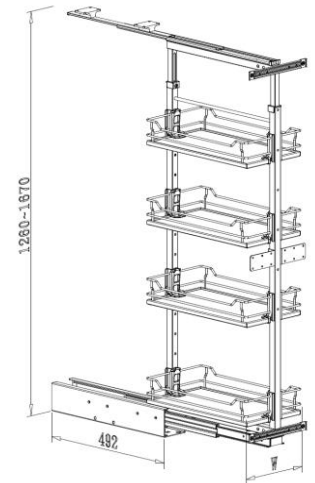

ADJUSTABLE FRAME for TALL UNIT

Item No.	Body Size	Material & Finish	For Internal Cabinet Height
	W x D x H(X) mm		
B61011	100-545 x 475 x 1640-2050	Steel w/ Silver Color Coating	1760-2170mm
B61012	100-545 x 475 x 1440-1850	Steel w/ Silver Color Coating	1560-1970mm
B61013	100-545 x 475 x 1140-1550	Steel w/ Silver Color Coating	1260-1670mm

WIRE BASKET for TALL UNIT

- Steel with chrome plated

Item No.	Body Size	For External Cabinet Width
	W x D x H (mm)	
B08015	100 x 461 x 110	150mm
B08020	145 x 461 x 110	200mm
B08025	195 x 461 x 110	250mm
B08030	245 x 461 x 110	300mm
B08035	295 x 461 x 110	350mm
B08040	345 x 461 x 110	400mm
B08045	395 x 461 x 110	450mm
B08050	445 x 461 x 110	500mm
B08060	545 x 461 x 110	600mm

RUNNER SET for TALL UNIT

- Steel with silver color coating
- With soft-close function

Item No.	Body Size	Loading Capacity
	(W x D x H) mm	
G02500SC	93 x 492 x 110	90kgs

TALL UNIT

- Loading capacity 90kgs
- With soft-close function
- White chipboard base basket

Interior Cabinet Height
1760-2170mm

Interior Cabinet Height
1560-1970mm

Interior Cabinet Height
1260-1670mm

■ Interior Cabinet Height 1760-2170mm

Item No.	Content			Basket w/ Slide (W x D x H) mm	For External Cabinet Width
	Frame	Basket	Runner		
B01115SB	B61011 x 1pc	B08015SB x 5pcs	G02500SC x 1set	100 x 492 x 1760-2170	150mm
B01120SB	B61011 x 1pc	B08020SB x 5pcs	G02500SC x 1set	145 x 492 x 1760-2170	200mm
B01125SB	B61011 x 1pc	B08025SB x 5pcs	G02500SC x 1set	195 x 492 x 1760-2170	250mm
B01130SB	B61011 x 1pc	B08030SB x 5pcs	G02500SC x 1set	245 x 492 x 1760-2170	300mm
B01135SB	B61011 x 1pc	B08035SB x 5pcs	G02500SC x 1set	295 x 492 x 1760-2170	350mm
B01140SB	B61011 x 1pc	B08040SB x 5pcs	G02500SC x 1set	345 x 492 x 1760-2170	400mm
B01145SB	B61011 x 1pc	B08045SB x 5pcs	G02500SC x 1set	395 x 492 x 1760-2170	450mm
B01150SB	B61011 x 1pc	B08050SB x 5pcs	G02500SC x 1set	445 x 492 x 1760-2170	500mm
B01160SB	B61011 x 1pc	B08060SB x 5pcs	G02500SC x 1set	545 x 492 x 1760-2170	600mm