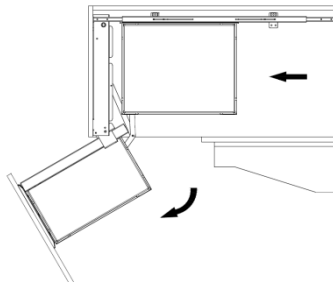

Item No.	Body Size W x D x H (mm)	Material & Finish	Position
B04150SB	250 x 436 x 85	White chipboard base with chrome fence	Door Basket
B04160SB	456 x 365 x 85		Inner Basket

B04150SB

B04160SB

B04340SB-LH