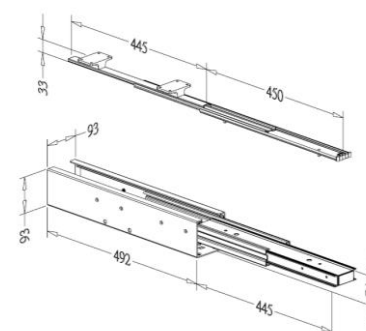

Item No.	Body Size	Material & Finish	Loading Capacity
	(W x D x H) mm		
G02500LV	93 x 492 x 110	Steel w/ Lava Color Coating	90kgs