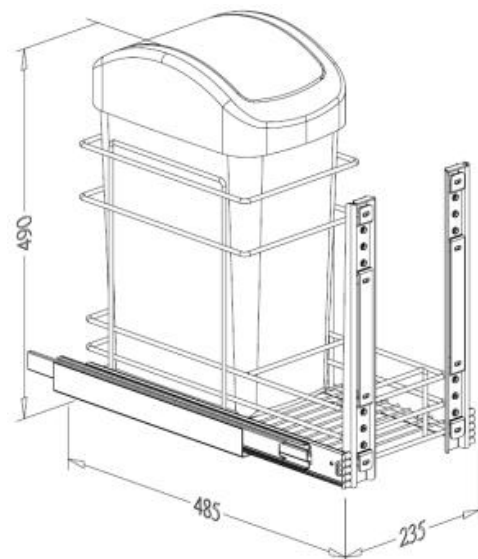

RECYCLE BIN

- With door mounted bracket G01375
- Loading capacity 40kgs
- With soft-close function (SC)
- Chrome wire rack