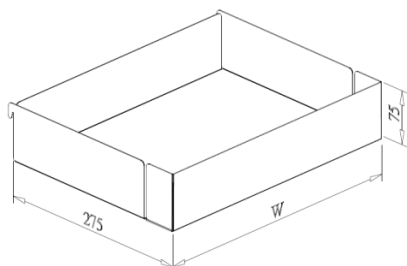

B05145TLV / B05150TLV / B05160TLV