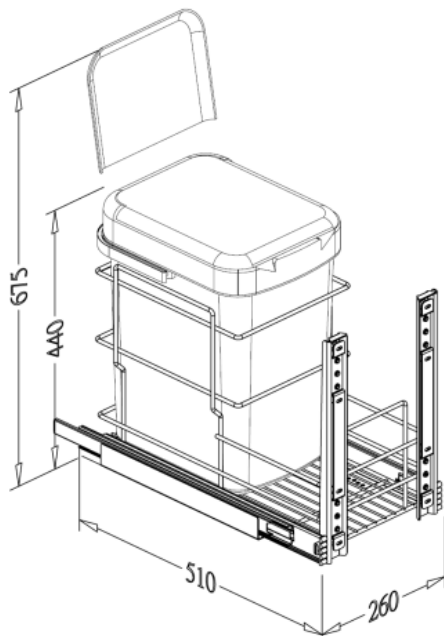

Item No.	Content (Rack, Waste bin, Slide, Door bracket)	Body Size (W x D x H) mm	Material & Finish (Rack)	For External Cabinet Width
A09830D	A09830L x 1pc, Bin-01 x 1pc, G02470 x 1pr, G01375 x 1pr	260 x 510 x 440	Steel w/ Chrome	min. 300mm
A09830DSC	A09830L x 1pc, Bin-01 x 1pc, G02470SC x 1pr, G01375 x 1pr	260 x 510 x 440	Steel w/ Chrome	min. 300mm