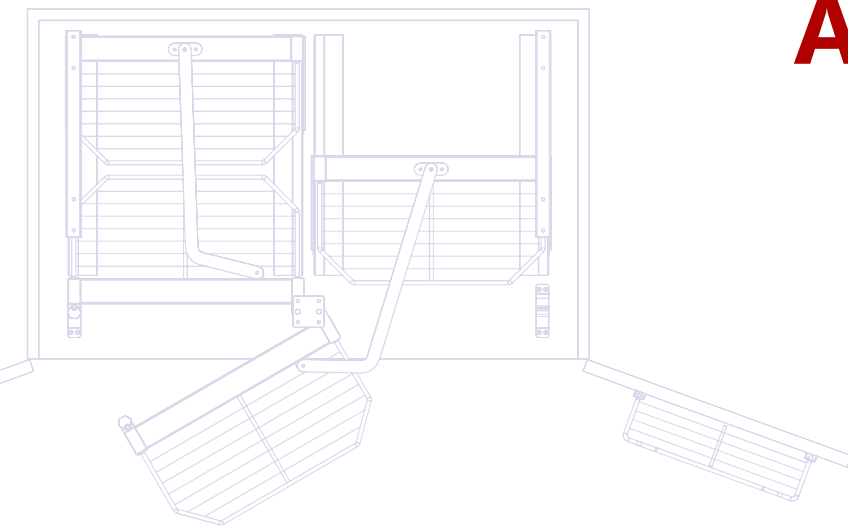

AMW KITCHEN

TALL UNIT

- Loading capacity 90kgs
- With soft-close function
- Chrome wire basket

Interior Cabinet Height
1760-2170mm

Interior Cabinet Height
1560-1970mm

Interior Cabinet Height
1260-1670mm

■ Interior Cabinet Height 1760-2170mm