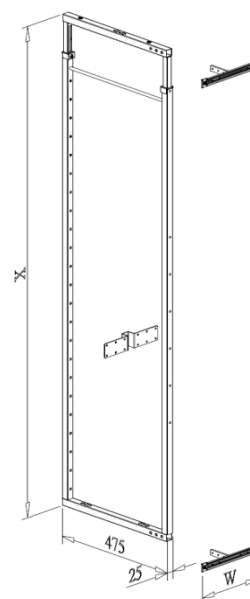

Interior Cabinet Height 1260-1670mm

Item No.	Content			Basket w/ Slide (W x D x H) mm	For External Cabinet Width
	Frame	Basket	Runner		
B01315SC	B61013 x 1pc	B08015 x 4pcs	G02500SC x 1set	100 x 492 x 1260-1670	150mm
B01320SC	B61013 x 1pc	B08020 x 4pcs	G02500SC x 1set	145 x 492 x 1260-1670	200mm
B01325SC	B61013 x 1pc	B08025 x 4pcs	G02500SC x 1set	195 x 492 x 1260-1670	250mm
B01330SC	B61013 x 1pc	B08030 x 4pcs	G02500SC x 1set	245 x 492 x 1260-1670	300mm
B01335SC	B61013 x 1pc	B08035 x 4pcs	G02500SC x 1set	295 x 492 x 1260-1670	350mm
B01340SC	B61013 x 1pc	B08040 x 4pcs	G02500SC x 1set	345 x 492 x 1260-1670	400mm
B01345SC	B61013 x 1pc	B08045 x 4pcs	G02500SC x 1set	395 x 492 x 1260-1670	450mm
B01350SC	B61013 x 1pc	B08050 x 4pcs	G02500SC x 1set	445 x 492 x 1260-1670	500mm
B01360SC	B61013 x 1pc	B08060 x 4pcs	G02500SC x 1set	545 x 492 x 1260-1670	600mm

ADJUSTABLE FRAME for TALL UNIT

Item No.	Body Size	Material & Finish	For Internal Cabinet Height
	W x D x H(X) mm		
B61011	100-545 x 475 x 1640-2050	Steel w/ Silver Color Coating	1760-2170mm
B61012	100-545 x 475 x 1440-1850	Steel w/ Silver Color Coating	1560-1970mm
B61013	100-545 x 475 x 1140-1550	Steel w/ Silver Color Coating	1260-1670mm