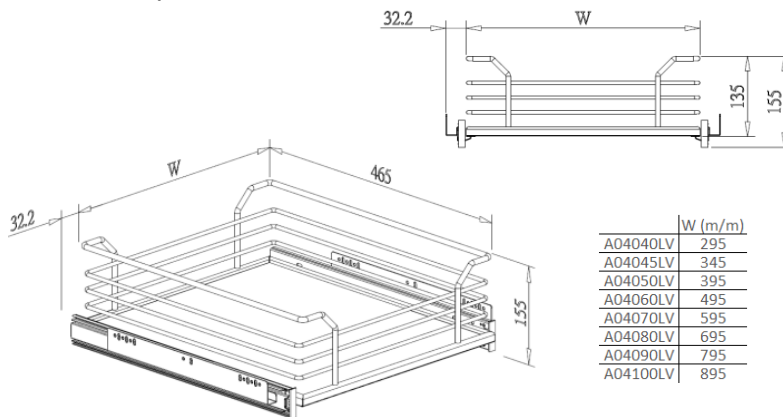

DRAWER LV

- Height 155mm
- Loading capacity 40kgs
- With soft-close function
- Lava chipboard base basket

Item No.	Content		Basket w/ Slide (W x D x H) mm	Material & Finish (Basket)	For External Cabinet Width
	Basket	Slide			
A04040LV	A04040LVL x 1pc	G02471BSC x 1pr	360-368 x 465 x 155		400mm
A04045LV	A04045LVL x 1pc	G02471BSC x 1pr	410-418 x 465 x 155		450mm
A04050LV	A04050LVL x 1pc	G02471BSC x 1pr	460-468 x 465 x 155		500mm
A04060LV	A04060LVL x 1pc	G02471BSC x 1pr	560-568 x 465 x 155	Lava chipboard base	600mm
A04070LV	A04070LVL x 1pc	G02471BSC x 1pr	660-668 x 465 x 155	with lava color fence	700mm
A04080LV	A04080LVL x 1pc	G02471BSC x 1pr	760-768 x 465 x 155		800mm
A04090LV	A04090LVL x 1pc	G02471BSC x 1pr	860-868 x 465 x 155		900mm
A04100LV	A04100LVL x 1pc	G02471BSC x 1pr	960-968 x 465 x 155		1000mm