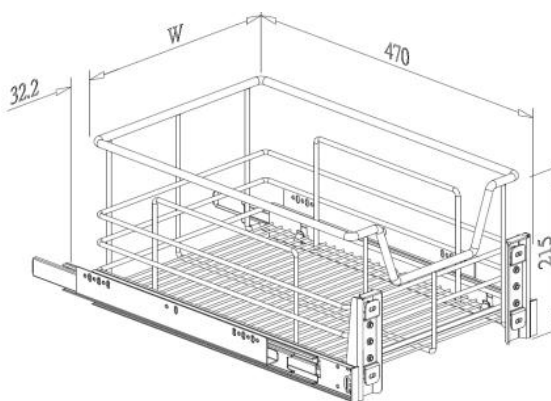

W(m/m)
A04240DSC	297
DA04245SC	347
A04250DSC	397
A04260DSC	497
A04270DSC	597
A04280DSC	697
A04290DSC	797
A04300DSC	897

Item No.	Content			Basket w/ Slide (W x D x H) mm	Material & Finish (Basket)	For External Cabinet Width
	Basket	Slide	Door Bracket			
A04240D	A04240L x 1pc	G02471 x 1pr	G01135 x 1pr	360-368 x 470 x 215	Steel w/ Chrome	400mm
A04245D	A04245L x 1pc	G02471 x 1pr	G01135 x 1pr	410-418 x 470 x 215	Steel w/ Chrome	450mm
A04250D	A04250L x 1pc	G02471 x 1pr	G01135 x 1pr	460-468 x 470 x 215	Steel w/ Chrome	500mm
A04260D	A04260L x 1pc	G02471 x 1pr	G01135 x 1pr	560-568 x 470 x 215	Steel w/ Chrome	600mm
A04270D	A04270L x 1pc	G02471 x 1pr	G01135 x 1pr	660-668 x 470 x 215	Steel w/ Chrome	700mm
A04280D	A04280L x 1pc	G02471 x 1pr	G01135 x 1pr	760-768 x 470 x 215	Steel w/ Chrome	800mm
A04290D	A04290L x 1pc	G02471 x 1pr	G01135 x 1pr	860-868 x 470 x 215	Steel w/ Chrome	900mm
A04300D	A04300L x 1pc	G02471 x 1pr	G01135 x 1pr	960-968 x 470 x 215	Steel w/ Chrome	1000mm
A04240DSC	A04240L x 1pc	G02471SC x 1pr	G01135 x 1pr	360-368 x 470 x 215	Steel w/ Chrome	400mm
A04245DSC	A04245L x 1pc	G02471SC x 1pr	G01135 x 1pr	410-418 x 470 x 215	Steel w/ Chrome	450mm
A04250DSC	A04250L x 1pc	G02471SC x 1pr	G01135 x 1pr	460-468 x 470 x 215	Steel w/ Chrome	500mm
A04260DSC	A04260L x 1pc	G02471SC x 1pr	G01135 x 1pr	560-568 x 470 x 215	Steel w/ Chrome	600mm
A04270DSC	A04270L x 1pc	G02471SC x 1pr	G01135 x 1pr	660-668 x 470 x 215	Steel w/ Chrome	700mm
A04280DSC	A04280L x 1pc	G02471SC x 1pr	G01135 x 1pr	760-768 x 470 x 215	Steel w/ Chrome	800mm
A04290DSC	A04290L x 1pc	G02471SC x 1pr	G01135 x 1pr	860-868 x 470 x 215	Steel w/ Chrome	900mm
A04300DSC	A04300L x 1pc	G02471SC x 1pr	G01135 x 1pr	960-968 x 470 x 215	Steel w/ Chrome	1000mm