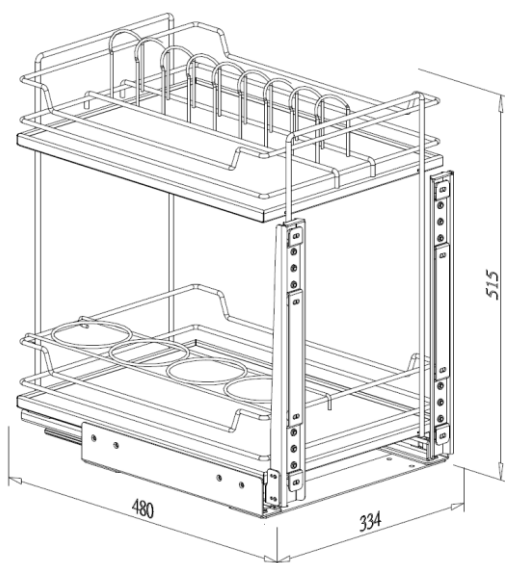

UTILITY BASKET KIT

- With door mounted bracket G01375
- Loading capacity 40kgs
- With soft-close function
- White chipboard base basket

Item No.	Content			Basket w/ Slide (W x D x H) mm	Material & Finish (Basket)	For External Cabinet Width
	Basket	Slide	Door Bracket			
A09021DSB	A09021SBL x 1pc	G02470SC x 1pr	G01375 x 1pr	334 x 480 x 515	White chipboard base with chrome fence	min. 400mm