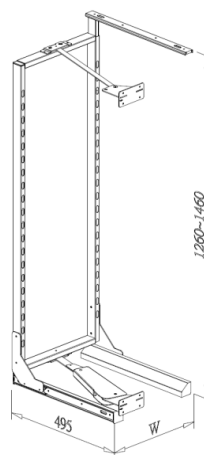

ADJUSTABLE FRAME for EASY OUT LARDER

Item No.	Body Size (W x D x H) mm	Material & Finish	For Internal Cabinet Width
B65014SC-300	234 x 495 x 1260-1460	Steel w/ Silver color coating	300mm
B65014SC-400	334 x 495 x 1260-1460	Steel w/ Silver color coating	400mm
B65014SC-450	384 x 495 x 1260-1460	Steel w/ Silver color coating	450mm
B65014SC-500	434 x 495 x 1260-1460	Steel w/ Silver color coating	500mm
B65014SC-600	534 x 495 x 1260-1460	Steel w/ Silver color coating	600mm
B65017SC-300	234 x 495 x 1840-2040	Steel w/ Silver color coating	300mm
B65017SC-400	334 x 495 x 1840-2040	Steel w/ Silver color coating	400mm
B65017SC-450	384 x 495 x 1840-2040	Steel w/ Silver color coating	450mm
B65017SC-500	434 x 495 x 1840-2040	Steel w/ Silver color coating	500mm
B65017SC-600	534 x 495 x 1840-2040	Steel w/ Silver color coating	600mm

B65014SC-
300/ 400/ 450/ 500/ 600