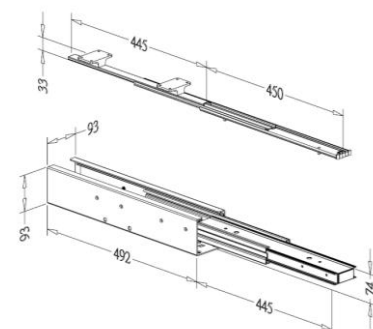

Item No.	Body Size (W x D x H) mm	Material & Finish	Loading Capacity
G02500LV	93 x 492 x 110	Steel w/ Lava Color Coating	90kgs