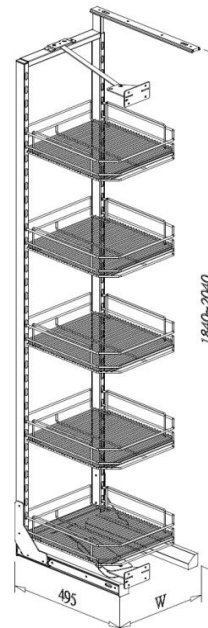

B05145TLV / B05150TLV / B05160TLV

B05245TLV / B05250TLV / B05260TLV

EASY OUT LARDER, interior cabinet height 1840-2040mm

- Loading capacity 60kgs
- Universal left and right
- With soft-close function
- Chrome wire basket