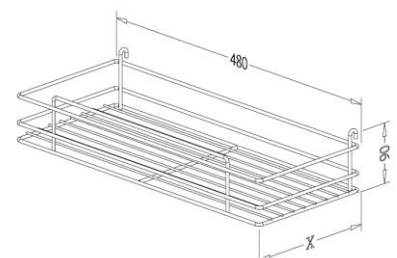

WIRE BASKET for SIDE MOUNTED KIT

- Steel with chrome plated

Item No.	Body Size W x D x H (mm)	For External Cabinet Width
B07020	110 x 480 x 90	200mm
B07030	200 x 480 x 90	300mm
B07040	300 x 480 x 90	400mm