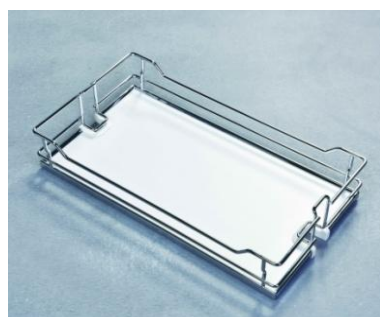

WHITE CHIPBOARD BASE BASKET for BASE PULL OUT UNIT

- White chipboard base with chrome fence