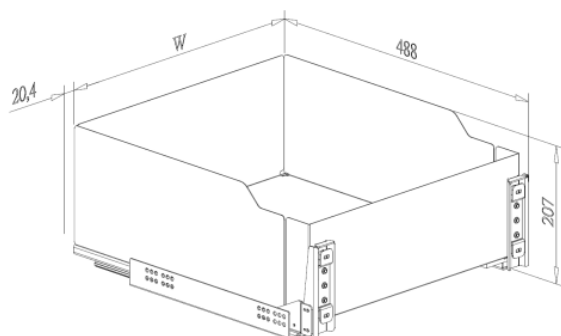

DRAWER TLV

- Height 207mm
- With black door mounted bracket G01135B
- Loading capacity 40kgs
- With soft-close function
- Lava tray basket