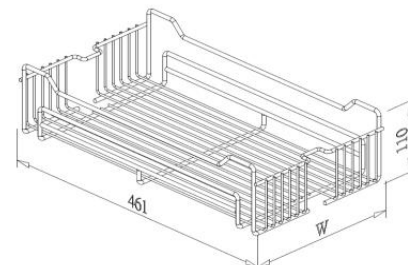

Item No.	Body Size W x D x H (mm)	For External Cabinet Width
B08015	100 x 461 x 110	150mm
B08020	145 x 461 x 110	200mm
B08025	195 x 461 x 110	250mm
B08030	245 x 461 x 110	300mm
B08035	295 x 461 x 110	350mm
B08040	345 x 461 x 110	400mm
B08045	395 x 461 x 110	450mm
B08050	445 x 461 x 110	500mm
B08060	545 x 461 x 110	600mm