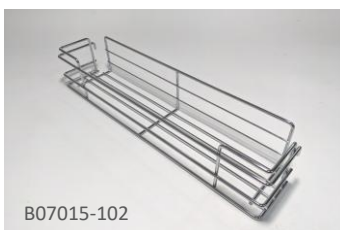

FRAME for SMALL SIDE MOUNTED KIT

- Steel with silver color coating
- A, ASC - Runner without L-Bracket

Item No.	Body Size (W x D x H) mm	For Internal Cabinet Height
B67007A	28 x 488 x 569	min. 570mm
B67007ASC	28 x 488 x 569	min. 570mm
B67007	48 x 488 x 569	min. 570mm
B67007SC	48 x 488 x 569	min. 570mm