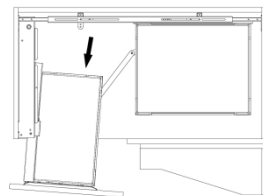

UNIVERSAL MAGIC CORNER

- For both right & left handed door
- With soft-close function

Item No.	Content (Frame, Basket)	Body Size (W x D x H) mm	Material & Finish (Basket)	For External Door Opening
B04340LV	B64003LV x 1pc Door Basket B04150LV x 2pcs Inner Basket B04160LV x 2pcs	860-970 x 500 x 552	Lava chipboard base with lava color fence	450mm

FRAME for UNIVERSAL MAGIC CORNER

Item No.	Body Size (W x D x H) mm	Material & Finish
B64003LV	860-970 x 500 x 552	Steel w/ Lava Color Coating

LAVA CHIPBOARD BASE BASKET for UNIVERSAL MAGIC CORNER

Item No.	Body Size W x D x H (mm)	Material & Finish	Position
B04150LV	250 x 436 x 85	Lava chipboard base with lava color fence	Door Basket
B04160LV	456 x 365 x 85	Lava chipboard base with lava color fence	Inner Basket