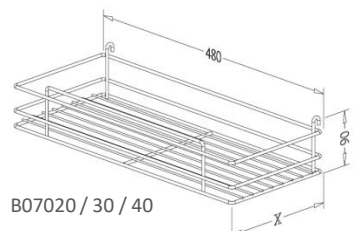

B07015-102

B07020/30/40

SMALL SIDE MOUNTED KIT

- Available for hinge door or panel door
- Universal right and left
- With soft-close function

Item No.	Content		Body Size (W x D x H) mm	Material & Finish (Basket)	For External Cabinet Width
	Frame	Basket			
B07720SB	B67007SC x 1pc	B07020SB x 2pcs	158 x 488 x 569	White Chipboard Base with Chrome Fence	200mm
B07730SB	B67007SC x 1pc	B07030SB x 2pcs	248 x 488 x 569		300mm
B07740SB	B67007SC x 1pc	B07040SB x 2pcs	348 x 488 x 569		400mm