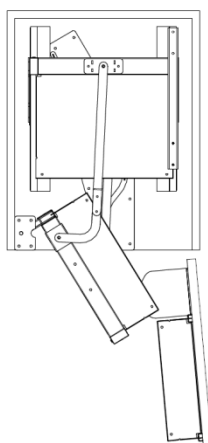

FRAME for "FOUNDER" LARDER UNIT

Item No.	Body Size (W x D x H) mm	Material & Finish	For Internal Cabinet Height
B65002LV-450	410 x 520 x 1260-1390	Steel w/ Lava color coating	1260-1390mm
B65004LV-450	410 x 520 x 1840-1970	Steel w/ Lava color coating	1840-1970mm

LAVA TRAY BASKET for "FOUNDER" LARDER UNIT

Item No.	Body Size W x D x H (mm)	Material & Finish	Position
B05170TLV	281 x 80 x 80	Lava tray basket	Door Basket
B05180TLV	321 x 131 x 80	Lava tray basket	Middle Basket
B05190TLV	321 x 282 x 80	Lava tray basket	Inner Basket

B05190TLV