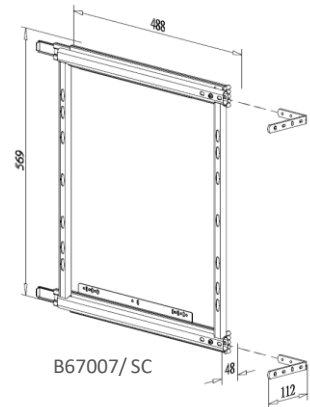

FRAME for SMALL SIDE MOUNTED KIT

- Steel with silver color coating
- A, ASC - Runner without L-Bracket

Item No.	Body Size (W x D x H) mm	For Internal Cabinet Height
B67007A	28 x 488 x 569	min. 570mm
B67007ASC	28 x 488 x 569	min. 570mm
B67007	48 x 488 x 569	min. 570mm
B67007SC	48 x 488 x 569	min. 570mm