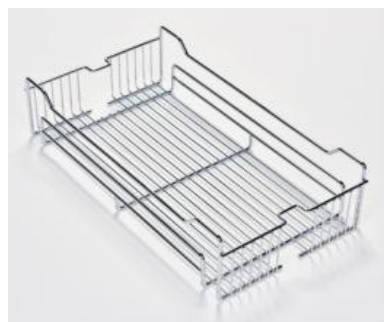

WIRE BASKET for BASE PULL OUT UNIT

- Steel with chrome plated