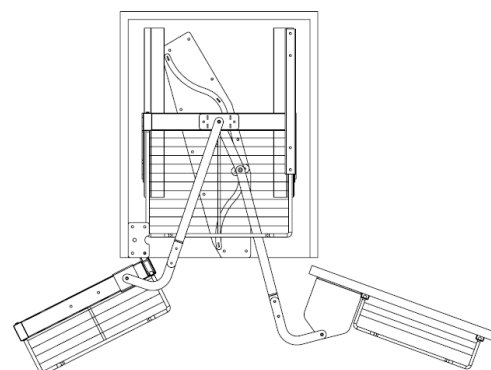

FRAME for "FOUNDER" LARDER UNIT

Item No.	Body Size (W x D x H) mm	Material & Finish	For Internal Cabinet Height
B65002SC-450	410 x 520 x 1260-1390	Steel w/ Silver color coating	1260-1390mm
B65004SC-450	410 x 520 x 1840-1970	Steel w/ Silver color coating	1840-1970mm

WIRE BASKET for "FOUNDER" LARDER UNIT

Item No.	Body Size W x D x H (mm)	Material & Finish	Position
B05170	287 x 80 x 75	Steel w/ Chrome	Door Basket
B05180	328 x 130 x 85	Steel w/ Chrome	Middle Basket
B05190	328 x 280 x 85	Steel w/ Chrome	Inner Basket