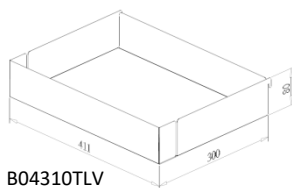

LAVA TRAY BASKET for COMPLETE OUT CORNER KIT

Item No.	Body Size W x D x H (mm)	Material & Finish	Position
B04310TLV	300 x 411 x 80	Lava tray basket	Inner Basket
B04320TLV	340 x 431 x 80	Lava tray basket	Door Basket