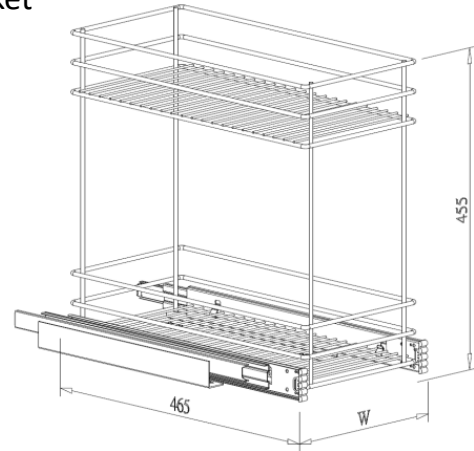

DOUBLE TIERS STORAGE KIT

- Loading capacity 40kgs
- With soft-close function (SC)
- Chrome wire basket

Item No.	Content		Basket w/ Slide (W x D x H) mm	Material & Finish (Basket)	For External Cabinet Width
	Basket	Slide			
A09120	A09120L x 1pc	G02470 x 1pr	134 x 465 x 455	Steel w/ Chrome	min. 200mm
A09130	A09130L x 1pc	G02470 x 1pr	234 x 465 x 455	Steel w/ Chrome	min. 300mm
A09140	A09140L x 1pc	G02470 x 1pr	334 x 465 x 455	Steel w/ Chrome	min. 400mm
A09120SC	A09120L x 1pc	G02470SC x 1pr	134 x 465 x 455	Steel w/ Chrome	min. 200mm
A09130SC	A09130L x 1pc	G02470SC x 1pr	234 x 465 x 455	Steel w/ Chrome	min. 300mm
A09140SC	A09140L x 1pc	G02470SC x 1pr	334 x 465 x 455	Steel w/ Chrome	min. 400mm