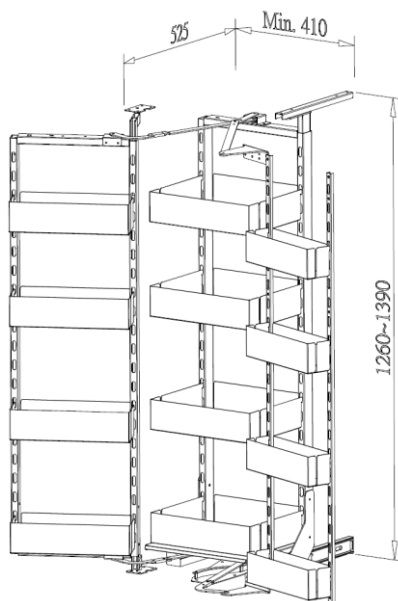

"FOUNDER" LARDER UNIT, interior cabinet height 1260-1390mm

- Loading capacity: 60kgs
- Universal for right & left handed door
- With soft-close function
- Lava tray basket
- Patent No. M318956

Item No.	Content		Body Size (W x D x H) mm	Material & Finish (Basket)	For External Cabinet Width
	Frame	Basket			
B09645TLV	B65002LV-450 x 1set	B05170TLV x 4pcs B05180TLV x 4pcs B05190TLV x 4pcs	410 x 525 x 1260-1390	Lava tray basket Lava tray basket Lava tray basket	450mm