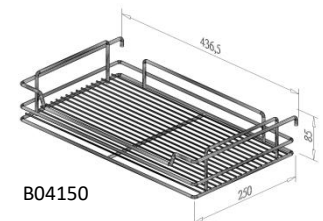

UNIVERSAL MAGIC CORNER

- For both right & left handed door
- With soft-close function

Item No.	Frame	Content	Body Size (W x D x H) mm	Material & Finish (Basket)	For External Door Opening
B04340SC	B64003SC x 1pc	Door Basket B04150 x 2pcs Inner Basket B04160 x 2pcs	860-970 x 500 x 552	Steel w/ Chrome	450mm

FRAME for UNIVERSAL MAGIC CORNER

Item No.	Body Size (W x D x H) mm	Material & Finish
B64003SC	860-970 x 500 x 552	Steel w/ Silver Color Coating

WIRE BASKET for UNIVERSAL MAGIC CORNER

Item No.	Body Size W x D x H (mm)	Material & Finish	Position
B04150	250 x 437 x 85	Steel w/ Chrome	Door Basket
B04160	457 x 388 x 85	Steel w/ Chrome	Inner Basket

B04160