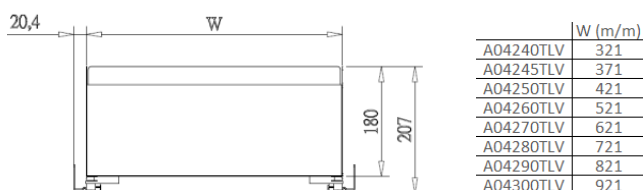

DRAWER TLV

- Height 207mm
- Loading capacity 40kgs
- With soft-close function
- Lava tray basket