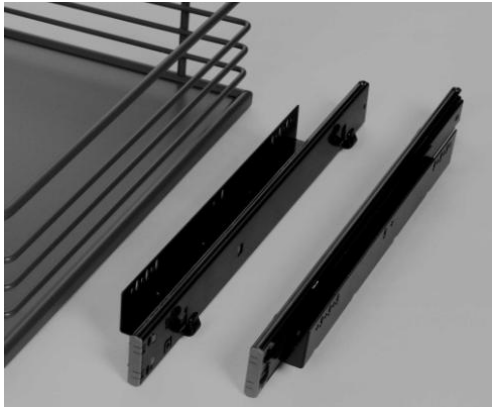

SIDE MOUNTED BALL BEARING SLIDE

- Loading capacity 40kgs

Item No.	Length (mm)	Extension	Material & Finish	Function
G02471	450mm	450mm	Zinc color plated	
G02471SC	450mm	450mm	Zinc color plated	soft-close
G02471BSC	450mm	450mm	Black color plated	soft-close

BOTTOM MOUNTED BALL BEARING SLIDE

- Loading capacity 40kgs

Item No.	Length (mm)	Extension	Material & Finish	Function
G02470	450mm	450mm	Zinc color plated	
G02470SC	450mm	450mm	Zinc color plated	soft-close
G02470BSC	450mm	450mm	Black color plated	soft-close