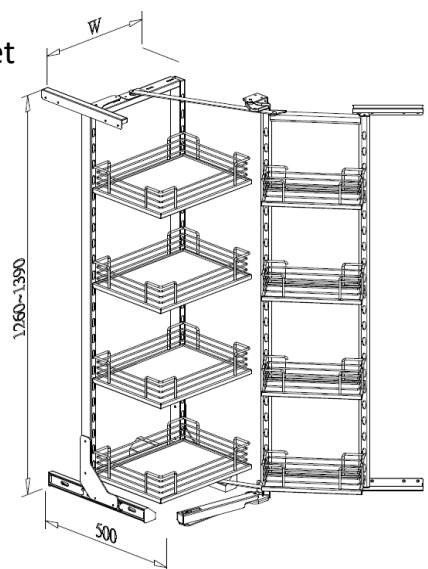

DELUXE PANTRY UNIT, interior cabinet height 1260-1390mm

- Loading capacity 60kgs
- With soft-close function
- White chipboard base basket