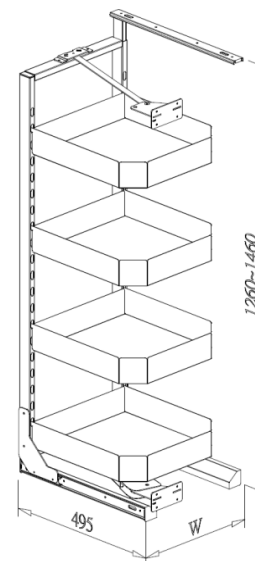

Item No.	Content	Body Size (W x D x H) mm	Material & Finish (Basket)	For External Cabinet Width
	Frame	Basket		
B05430TLV	B65014LV-300 x 1set	B05330TLV x 4pcs	234 x 495 x 1260-1460	Lava tray basket 300mm
B05440TLV	B65014LV-400 x 1set	B05340TLV x 4pcs	334 x 495 x 1260-1460	Lava tray basket 400mm
B05445TLV	B65014LV-450 x 1set	B05345TLV x 4pcs	384 x 495 x 1260-1460	Lava tray basket 450mm
B05450TLV	B65014LV-500 x 1set	B05350TLV x 4pcs	434 x 495 x 1260-1460	Lava tray basket 500mm
B05460TLV	B65014LV-600 x 1set	B05360TLV x 4pcs	534 x 495 x 1260-1460	Lava tray basket 600mm