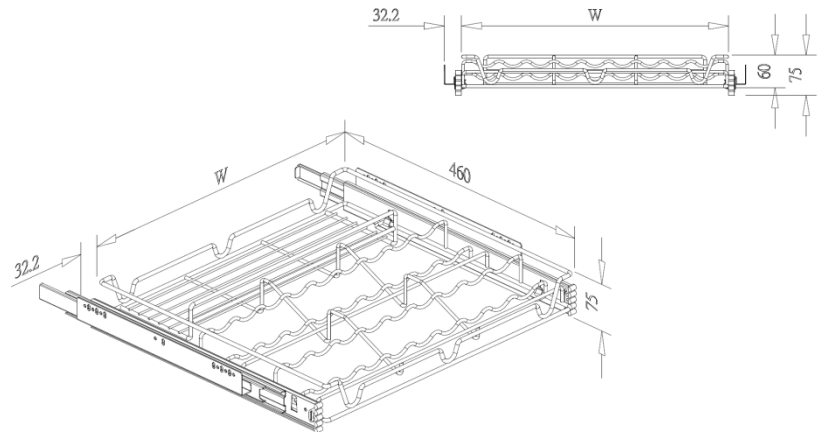

Item No.	Content		Rack w/ Slide (W x D x H) mm	Material & Finish (Rack)	For External Cabinet Width
	Rack	Slide			
SB-045C	Rack x 1pc	G02471SC x 1pr	410-418 x 460 x 75	Steel w/ Chrome	450mm
SB-060C	Rack x 1pc	G02471SC x 1pr	560-568 x 460 x 75	Steel w/ Chrome	600mm
SB-090C	Rack x 1pc	G02471SC x 1pr	860-868 x 460 x 75	Steel w/ Chrome	900mm
SB-045MB	Rack x 1pc	G02471BSC x 1pr	410-418 x 460 x 75	Steel w/ Matte Black	450mm
SB-060MB	Rack x 1pc	G02471BSC x 1pr	560-568 x 460 x 75	Steel w/ Matte Black	600mm
SB-090MB	Rack x 1pc	G02471BSC x 1pr	860-868 x 460 x 75	Steel w/ Matte Black	900mm