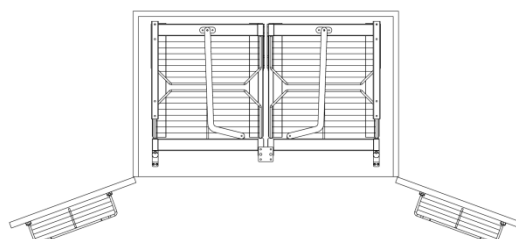

B05110

B05110

B05170

B05170

UNIQUE LARDER UNIT, interior cabinet height 1840 -1970mm

- Loading capacity: 100kgs
- Lava tray basket

Item No.	Content (Frame, Basket)	Body Size (W x D x H) mm Material & Finish (Basket)	For External Cabinet Width
B05700TLV	B65007LV x 1set	778 x 520 x 1840-1970	900mm
	B05170TLV x 14pcs	Lava tray basket	
	B05110TLV x 28pcs	Lava tray basket	