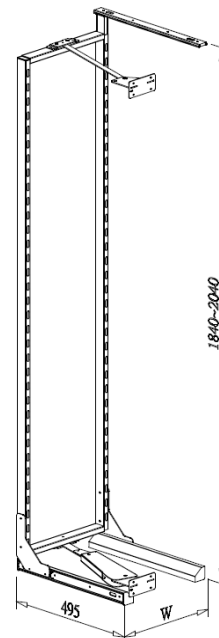

B65017SC-
300/ 400/ 450/ 500/ 600