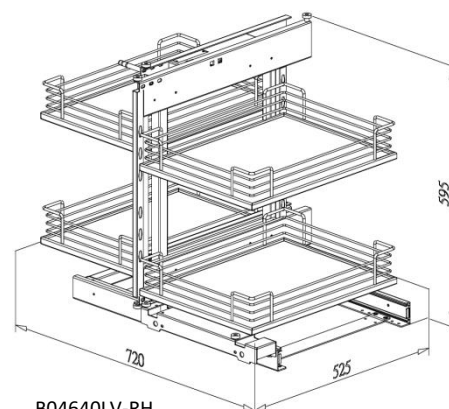

B04640LV-RH

Item No.	Frame	Content	Basket	Body Size (W x D x H) mm	Material & Finish (Basket)	For External Door Opening
B04640LV	B64006LV x 1pc	Door Basket	B04320LV x 2pcs Inner Basket B04310LV x 2pcs	720 x 525 x 595	Lava chipboard base with lava color fence	450mm

FRAME for COMPLETE OUT CORNER KIT

Item No.	Body Size (W x D x H) mm	Material & Finish
B64006LV	615 x 525 x 595	Steel w/ Lava Color Coating