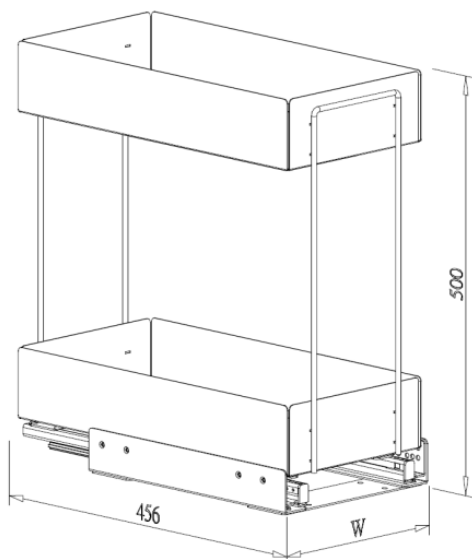

DOUBLE TIERS STORAGE KIT

- Loading capacity 40kgs
- With soft-close function
- Lava tray basket

Item No.	Content		Basket w/ Slide (W x D x H) mm	Material & Finish (Basket)	For External Cabinet Width
	Basket	Slide			
A09120TLV	A09120TLVL x 1pc	G02470BSC x 1pr	134 x 456 x 500	Lava tray basket	min. 200mm
A09130TLV	A09130TLVL x 1pc	G02470BSC x 1pr	234 x 456 x 500	Lava tray basket	min. 300mm
A09140TLV	A09140TLVL x 1pc	G02470BSC x 1pr	334 x 456 x 500	Lava tray basket	min. 400mm

DOUBLE TIERS STORAGE KIT

- With black door mounted bracket G01375B
- Loading capacity 40kgs
- With soft-close function
- Lava tray basket