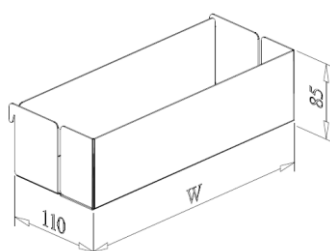

B05145TLV / B05150TLV / B05160TLV

B05245TLV / B05250TLV / B05260TLV

EASY OUT LARDER, interior cabinet height 1840-2040mm

- Loading capacity 60kgs
- Universal left and right
- With soft-close function
- Chrome wire basket