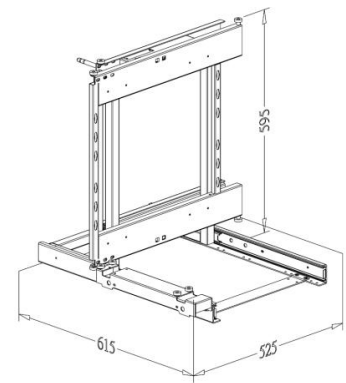

COMPLETE OUT CORNER KIT

- Universal for right & left handed hinge or panel door
- With soft-close function

Item No.	Frame	Content	Body Size (W x D x H) mm	Material & Finish (Basket)	For External Door Opening
B04640SC	B64006SC x 1pc	Door Basket B04320 x 2pcs Inner Basket B04310 x 2pcs	720 x 525 x 595	Steel w/ Chrome	450mm

FRAME for COMPLETE OUT CORNER KIT

Item No.	Body Size (W x D x H) mm	Material & Finish
B64006SC	615 x 525 x 595	Steel w/ Silver Color Coating

WIRE BASKET for COMPLETE OUT CORNER KIT

Item No.	Body Size W x D x H (mm)	Material & Finish	Position
B04310	300 x 417 x 85	Steel w/ Chrome	Inner Basket
B04320	340 x 437 x 85	Steel w/ Chrome	Door Basket