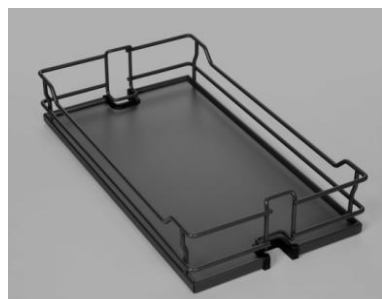

LAVA CHIPBOARD BASE BASKET for TALL UNIT

- Lava chipboard base with lava color fence