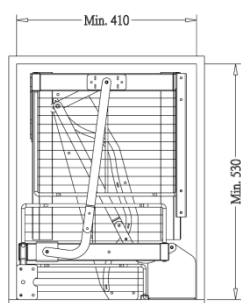

FRAME for "FOUNDER" LARDER UNIT

Item No.	Body Size (W x D x H) mm	Material & Finish	For Internal Cabinet Height
B65002SC-450	410 x 520 x 1260-1390	Steel w/ Silver color coating	1260-1390mm
B65004SC-450	410 x 520 x 1840-1970	Steel w/ Silver color coating	1840-1970mm

WIRE BASKET for "FOUNDER" LARDER UNIT

Item No.	Body Size W x D x H (mm)	Material & Finish	Position
B05170	287 x 80 x 75	Steel w/ Chrome	Door Basket
B05180	328 x 130 x 85	Steel w/ Chrome	Middle Basket
B05190	328 x 280 x 85	Steel w/ Chrome	Inner Basket