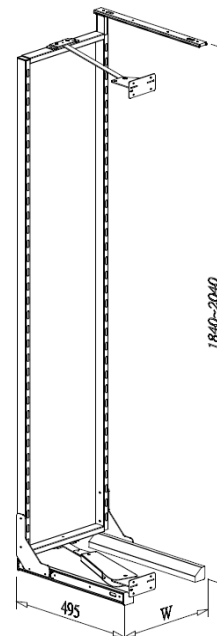

B65017LV-
300/ 400/ 450/ 500/ 600

LAVA TRAY BASKET for EASY OUT LARDER

Item No.	Body Size W x D x H (mm)	Material & Finish	For External Cabinet Width
B05330TLV	209 x 391 x 80	Lava tray basket	300mm
B05340TLV	309 x 391 x 80	Lava tray basket	400mm
B05345TLV	359 x 391 x 80	Lava tray basket	450mm
B05350TLV	409 x 391 x 80	Lava tray basket	500mm
B05360TLV	509 x 391 x 80	Lava tray basket	600mm