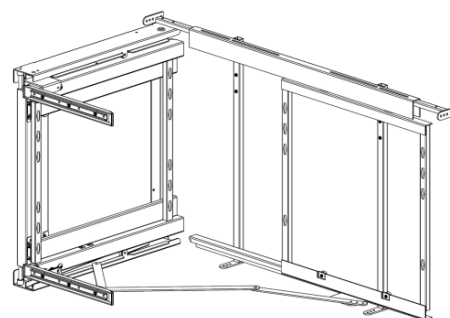

B64003LV-LH

LAVA TRAY BASKET for UNIVERSAL MAGIC CORNER

Item No.	Body Size W x D x H (mm)	Material & Finish	Position
B04150TLV	250 x 431 x 80	Lava tray basket	Door Basket
B04160TLV	451 x 365 x 80	Lava tray basket	Inner Basket