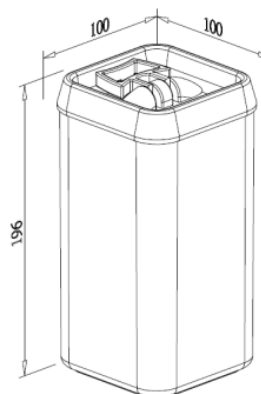

STORAGE CONTAINER

Item No.	Body Size (W x D x H) mm	Material	
		Cap	Bottle
SC - B01	100 x 100 x 98	PP	AS
SC - B02	100 x 100 x 147	PP	AS
SC - B03	100 x 100 x 196	PP	AS

SC - B01

SC - B02

SC - B03

AMW INTERNATIONAL CO., LTD.