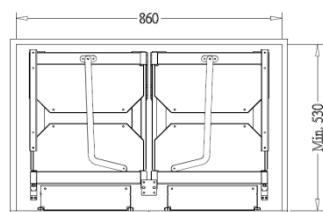

ADJUSTABLE FRAME for UNIQUE LARDER UNIT

Item No.	Body Size (W x D x H) mm	Material & Finish	For Internal Cabinet Height
B65005LV	778 x 520 x 1260-1390	Steel w/ Lava color coating	1260-1390mm
B65007LV	778 x 520 x 1840-1970	Steel w/ Lava color coating	1840-1970mm

LAVA TRAY BASKET for UNIQUE LARDER UNIT

Item No.	Body Size W x D x H (mm)	Material & Finish	Position
B05110TLV	359 x 197 x 80	Lava tray basket	Inner Basket
B05170TLV	281 x 80 x 80	Lava tray basket	Door Basket

B05170TLV