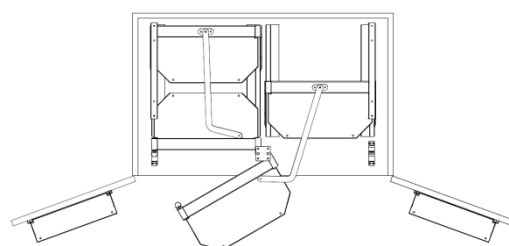

ADJUSTABLE FRAME for UNIQUE LARDER UNIT

Item No.	Body Size (W x D x H) mm	Material & Finish	For Internal Cabinet Height
B65005LV	778 x 520 x 1260-1390	Steel w/ Lava color coating	1260-1390mm
B65007LV	778 x 520 x 1840-1970	Steel w/ Lava color coating	1840-1970mm

LAVA TRAY BASKET for UNIQUE LARDER UNIT

Item No.	Body Size W x D x H (mm)	Material & Finish	Position
B05110TLV	359 x 197 x 80	Lava tray basket	Inner Basket
B05170TLV	281 x 80 x 80	Lava tray basket	Door Basket

B05170TLV