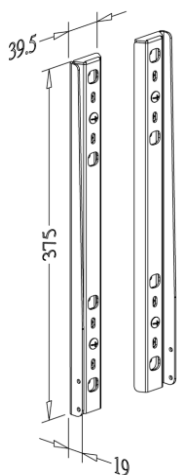

DOOR PANEL BRACKET, 1 pair

- For slide G02471, G02471SC, G02471BSC
  G02470, G02470SC, G02470BSC

Item No.	Body Size (W x D x H) mm	Material & Finish (Housing)
G01135	40 x 19 x 135	Steel w/ Silver powder coating
G01135B	40 x 19 x 135	Steel w/ Black powder coating

DOOR PANEL BRACKET, 1 pair

- For slide G02471, G02471SC, G02471BSC
  G02470, G02470SC, G02470BSC

Item No.	Body Size (W x D x H) mm	Material & Finish (Housing)
G01375	40 x 19 x 375	Steel w/ Silver powder coating
G01375B	40 x 19 x 375	Steel w/ Black powder coating