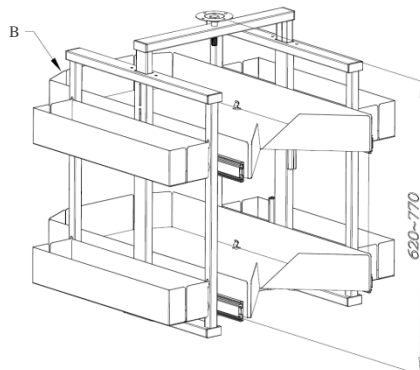

B07020LV

B08604LV

B08605LV

B07020LV

B08604LV / B08605LV

"FOUNDER" LAZY SUSAN

- For both pie cut & full round open door
- Round trip pull out
- Loading capacity 80kgs
- Patent No. M318962

	A	B	X	Y (m/m)
B08580TLV	760	∅720	255	310
B08600TLV	860	∅780	355	450