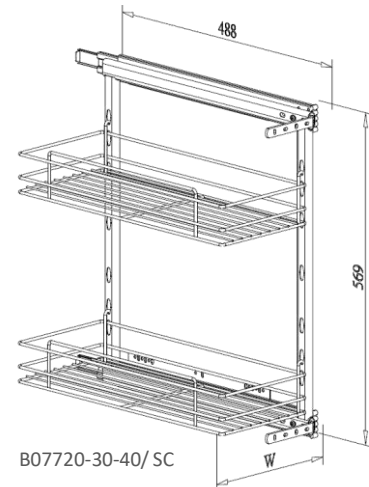

- Lava tray basket

Item No.	Body Size W x D x H (mm)	For External Cabinet Width
B07020TLV	110 x 451 x 80	200mm
B07030TLV	200 x 451 x 80	300mm
B07040TLV	300 x 451 x 80	400mm

SMALL SIDE MOUNTED KIT

- Available for hinge door or panel door
- Universal right and left
- With soft-close function (SC)