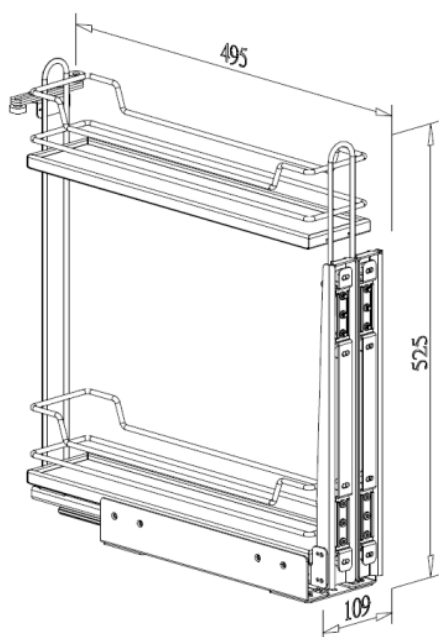

SPACE GENIE

- With door mounted bracket G01375
- Loading capacity 40kgs
- With soft-close function
- White chipboard base basket

Item No.	Content (Basket, Slide, Door Bracket)	Basket w/ Slide (W x D x H) mm	Material & Finish (Basket)	For External Cabinet Width
B07315SB	B07315SBL x 1pc, G02470SC x 1pr, G01375 x 1pr	109 x 495 x 525	White chipboard base with chrome fence	min. 150mm