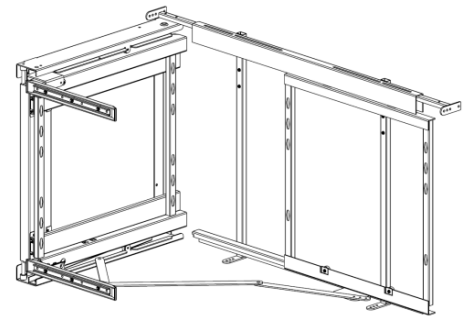

B64003SC-LH

WIRE BASKET for UNIVERSAL MAGIC CORNER

Item No.	Body Size W x D x H (mm)	Material & Finish	Position
B04150	250 x 437 x 85	Steel w/ Chrome	Door Basket
B04160	457 x 388 x 85	Steel w/ Chrome	Inner Basket