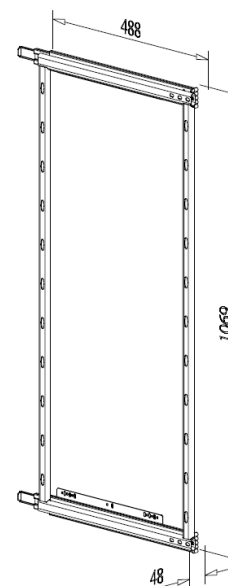

FRAME for SIDE MOUNTED KIT

Item No.	Body Size (W x D x H) mm	Material & Finish	For Internal Cabinet Height
B67006LV	48 x 488 x 1069	Steel w/ Lava Color Coating	min. 1070mm