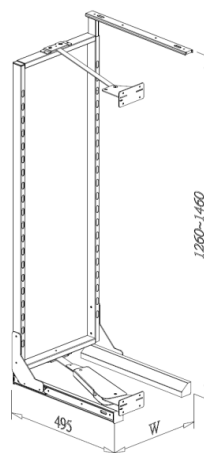

ADJUSTABLE FRAME for EASY OUT LARDER

Item No.	Body Size (W x D x H) mm	Material & Finish	For Internal Cabinet Width
B65014LV-300	234 x 495 x 1260-1460	Steel w/ Lava color coating	300mm
B65014LV-400	334 x 495 x 1260-1460	Steel w/ Lava color coating	400mm
B65014LV-450	384 x 495 x 1260-1460	Steel w/ Lava color coating	450mm
B65014LV-500	434 x 495 x 1260-1460	Steel w/ Lava color coating	500mm
B65014LV-600	534 x 495 x 1260-1460	Steel w/ Lava color coating	600mm
B65017LV-300	234 x 495 x 1840-2040	Steel w/ Lava color coating	300mm
B65017LV-400	334 x 495 x 1840-2040	Steel w/ Lava color coating	400mm
B65017LV-450	384 x 495 x 1840-2040	Steel w/ Lava color coating	450mm
B65017LV-500	434 x 495 x 1840-2040	Steel w/ Lava color coating	500mm
B65017LV-600	534 x 495 x 1840-2040	Steel w/ Lava color coating	600mm

B65014LV-
300/ 400/ 450/ 500/ 600