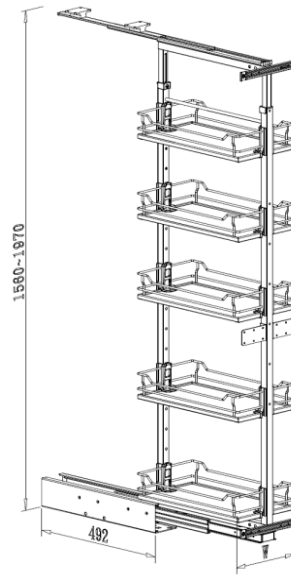

RUNNER SET for TALL UNIT

- Steel with silver color coating
- With soft-close function

Item No.	Body Size	Loading Capacity
	(W x D x H) mm	
G02500SC	93 x 492 x 110	90kgs

TALL UNIT

- Loading capacity 90kgs
- With soft-close function
- Lava chipboard base basket

Interior Cabinet Height
1760-2170mm

Interior Cabinet Height
1560-1970mm

Interior Cabinet Height
1260-1670mm

■ Interior Cabinet Height 1760-2170mm

Item No.	Content			Basket w/ Slide (W x D x H) mm	For External Cabinet Width
	Frame	Basket	Runner		
B01115LV	B61011LV x 1pc	B08015LV x 5pcs	G02500LV x 1set	100 x 492 x 1760-2170	150mm
B01120LV	B61011LV x 1pc	B08020LV x 5pcs	G02500LV x 1set	145 x 492 x 1760-2170	200mm
B01125LV	B61011LV x 1pc	B08025LV x 5pcs	G02500LV x 1set	195 x 492 x 1760-2170	250mm
B01130LV	B61011LV x 1pc	B08030LV x 5pcs	G02500LV x 1set	245 x 492 x 1760-2170	300mm
B01135LV	B61011LV x 1pc	B08035LV x 5pcs	G02500LV x 1set	295 x 492 x 1760-2170	350mm
B01140LV	B61011LV x 1pc	B08040LV x 5pcs	G02500LV x 1set	345 x 492 x 1760-2170	400mm
B01145LV	B61011LV x 1pc	B08045LV x 5pcs	G02500LV x 1set	395 x 492 x 1760-2170	450mm
B01150LV	B61011LV x 1pc	B08050LV x 5pcs	G02500LV x 1set	445 x 492 x 1760-2170	500mm
B01160LV	B61011LV x 1pc	B08060LV x 5pcs	G02500LV x 1set	545 x 492 x 1760-2170	600mm