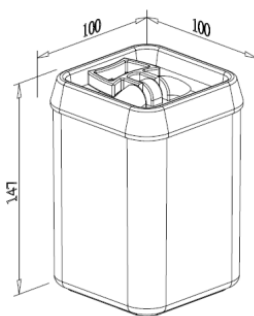

STORAGE CONTAINER

Item No.	Body Size (W x D x H) mm	Material	
		Cap	Bottle
SC - B01	100 x 100 x 98	PP	AS
SC - B02	100 x 100 x 147	PP	AS
SC - B03	100 x 100 x 196	PP	AS

SC - B01

SC - B02

SC - B03

AMW INTERNATIONAL CO., LTD.