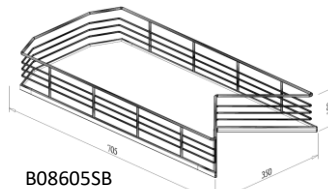

WHITE CHIPBOARD BASE BASKET for FOUNDER LAZY SUSAN

Item No.	Body Size (W x D x H) mm	Material & Finish
B07020SB	456 x 110 x 85	White chipboard base with chrome fence
B08604SB	250 x 672 x 100	White chipboard base with chrome fence
B08605SB	350 x 705 x 100	White chipboard base with chrome fence