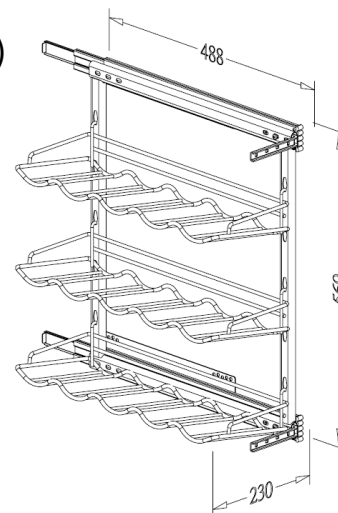

BOTTLE STORAGE KIT

- Universal right and left
- Loading capacity 40kgs
- With soft-close function (SC)

Item No.	Content		Body Size (W x D x H) mm	Material & Finish (Rack)	For External Cabinet Width
	Frame	Rack			
B07746	B67007 x 1pc	B07046 x 3pcs	230 x 488 x 570	Steel w/ Chrome	min.400mm
B07746SC	B67007SC x 1pc	B07046 x 3pcs	230 x 488 x 570	Steel w/ Chrome	min.400mm