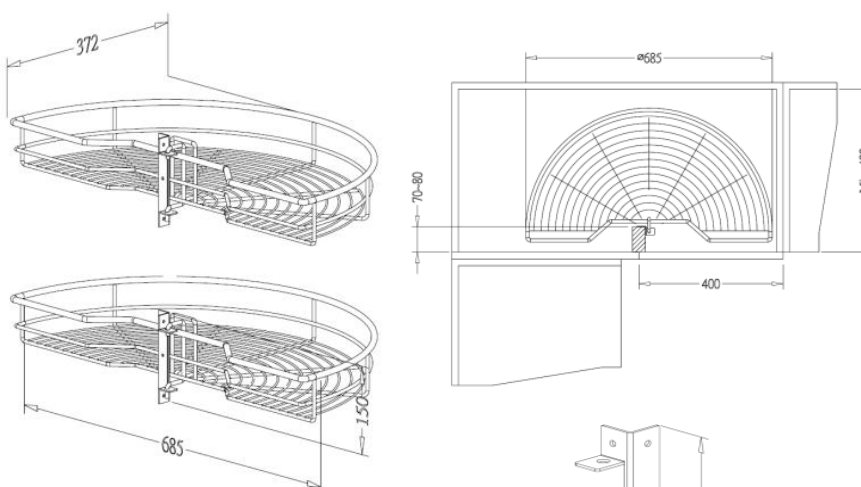

B08003

Item No.	Content	Body Size (Dia.) mm	Material & Finish (Basket)	For External Door Opening
B08300	Bracket B08003 x 1set Basket B08161 x 2pcs	Ø685	Steel w/ Chrome	400mm