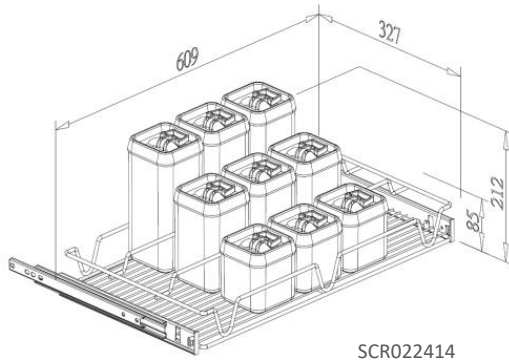

STORAGE CONTAINER KIT

- Chrome wire rack / Matte black wire rack

Item No.	Content			Rack w/ Slide (W x D x H) mm	Material & Finish (Rack)	(W x D) inch Internal Size
	Rack	Storage Container	Slide			
SCR021814C	Rack x 1pc	SC-B01 x 2pcs SC-B02 x 2pcs SC-B03 x 2pcs	SL310FG x 1pr	457 x 327 x 85	Steel w/ Chrome	18" x 14"
SCR022414C	Rack x 1pc	SC-B01 x 3pcs SC-B02 x 3pcs SC-B03 x 3pcs	SL310FG x 1pr	609 x 327 x 85	Steel w/ Chrome	24" x 14"
SCR023014C	Rack x 1pc	SC-B01 x 4pcs SC-B02 x 4pcs SC-B03 x 4pcs	SL310FG x 1pr	762 x 327 x 85	Steel w/ Chrome	30" x 14"
SCR021814MB	Rack x 1pc	SC-B01 x 2pcs SC-B02 x 2pcs SC-B03 x 2pcs	SL310B x 1pr	457 x 327 x 85	Steel w/ Matte Black	18" x 14"
SCR022414MB	Rack x 1pc	SC-B01 x 3pcs SC-B02 x 3pcs SC-B03 x 3pcs	SL310B x 1pr	609 x 327 x 85	Steel w/ Matte Black	24" x 14"
SCR023014MB	Rack x 1pc	SC-B01 x 4pcs SC-B02 x 4pcs SC-B03 x 4pcs	SL310B x 1pr	762 x 327 x 85	Steel w/ Matte Black	30" x 14"