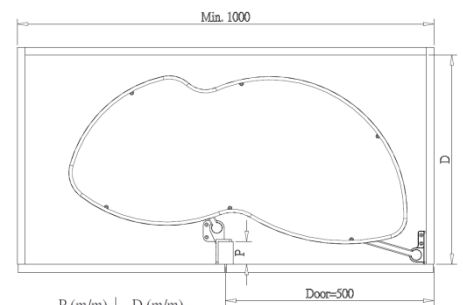

B08700-50RH

P (m/m)	D (m/m)
55	Min. 500
65	Min. 510
75	Min. 520
80	Min. 530

Item No.	Body Size (W x D x H) mm	Material & Finish (Basket)	For External Door Opening	For External Cabinet Width
B08700SC-45LH	745 x 400 x 180	White chipboard base with chrome fence	450mm	900mm
B08700SC-45RH	745 x 400 x 180	White chipboard base with chrome fence	450mm	900mm
B08700SC-50LH	860 x 460 x 180	White chipboard base with chrome fence	500mm	1000mm
B08700SC-50RH	860 x 460 x 180	White chipboard base with chrome fence	500mm	1000mm
B08700LV-45LH	745 x 400 x 180	Lava chipboard base with lava color fence	450mm	900mm
B08700LV-45RH	745 x 400 x 180	Lava chipboard base with lava color fence	450mm	900mm
B08700LV-50LH	860 x 460 x 180	Lava chipboard base with lava color fence	500mm	1000mm
B08700LV-50RH	860 x 460 x 180	Lava chipboard base with lava color fence	500mm	1000mm