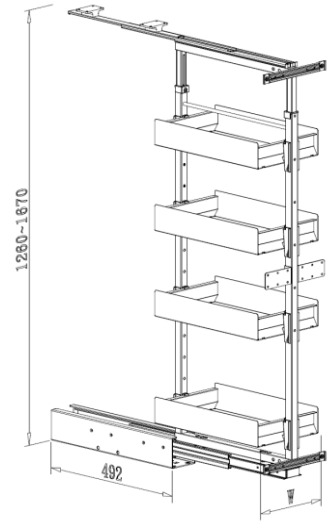

Interior Cabinet Height
1760-2170mm

Interior Cabinet Height
1560-1970mm

Interior Cabinet Height
1260-1670mm

■ Interior Cabinet Height 1760-2170mm

Item No.	Content			Basket w/ Slide (W x D x H) mm	For External Cabinet Width
	Frame	Basket	Runner		
B01115TLV	B61011LV x 1pc	B08015TLV x 5pcs	G02500LV x 1set	100 x 492 x 1760-2170	150mm
B01120TLV	B61011LV x 1pc	B08020TLV x 5pcs	G02500LV x 1set	145 x 492 x 1760-2170	200mm
B01125TLV	B61011LV x 1pc	B08025TLV x 5pcs	G02500LV x 1set	195 x 492 x 1760-2170	250mm
B01130TLV	B61011LV x 1pc	B08030TLV x 5pcs	G02500LV x 1set	245 x 492 x 1760-2170	300mm
B01135TLV	B61011LV x 1pc	B08035TLV x 5pcs	G02500LV x 1set	295 x 492 x 1760-2170	350mm
B01140TLV	B61011LV x 1pc	B08040TLV x 5pcs	G02500LV x 1set	345 x 492 x 1760-2170	400mm
B01145TLV	B61011LV x 1pc	B08045TLV x 5pcs	G02500LV x 1set	395 x 492 x 1760-2170	450mm
B01150TLV	B61011LV x 1pc	B08050TLV x 5pcs	G02500LV x 1set	445 x 492 x 1760-2170	500mm
B01160TLV	B61011LV x 1pc	B08060TLV x 5pcs	G02500LV x 1set	545 x 492 x 1760-2170	600mm