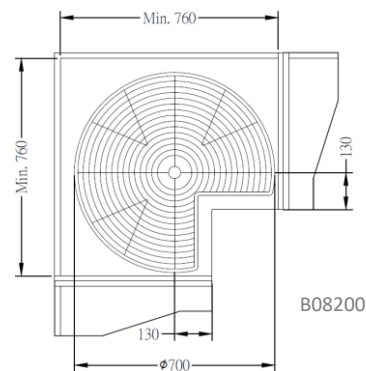

Item No.	Content (Pole, Basket)	Body Size Dia.(B) mm	Material & Finish (Basket)	For Corner Cabinet Width
B08200	B08002 x 1pc B08275 x 2pcs	Ø700	Steel w/ Chrome	800mm
B08210	B08002 x 1pc B08285 x 2pcs	Ø820	Steel w/ Chrome	900mm