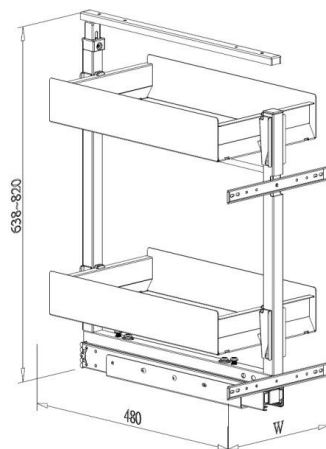

BASE PULL OUT UNIT

- Loading capacity 50kgs
- With soft-close function

Item No.	Content		Body Size (W x D x H) mm	Material & Finish (Basket)	For External Cabinet Width
	Frame	Basket			
B01515TLV	B61015LV-150 x 1set	B08015TLV x 2pcs	100 x 480 x 638-820	Lava tray basket	150mm
B01520TLV	B61015LV-150 x 1set	B08020TLV x 2pcs	150 x 480 x 638-820	Lava tray basket	200mm
B01525TLV	B61015LV-150 x 1set	B08025TLV x 2pcs	200 x 480 x 638-820	Lava tray basket	250mm
B01530TLV	B61015LV-300 x 1set	B08030TLV x 2pcs	250 x 480 x 638-820	Lava tray basket	300mm
B01535TLV	B61015LV-300 x 1set	B08035TLV x 2pcs	300 x 480 x 638-820	Lava tray basket	350mm
B01540TLV	B61015LV-300 x 1set	B08040TLV x 2pcs	350 x 480 x 638-820	Lava tray basket	400mm
B01545TLV	B61015LV-450 x 1set	B08045TLV x 2pcs	400 x 480 x 638-820	Lava tray basket	450mm
B01550TLV	B61015LV-450 x 1set	B08050TLV x 2pcs	450 x 480 x 638-820	Lava tray basket	500mm
B01560TLV	B61015LV-450 x 1set	B08060TLV x 2pcs	550 x 480 x 638-820	Lava tray basket	600mm

ADJUSTABLE FRAME for BASE PULL OUT UNIT

- Steel with lava color coating

Item No.	Body Size (W x D x H) mm	For Internal Cabinet Height
B61015LV-150	100 x 480 x 638-820	638-820mm
B61015LV-300	250 x 480 x 638-820	638-820mm
B61015LV-450	400 x 480 x 638-820	638-820mm