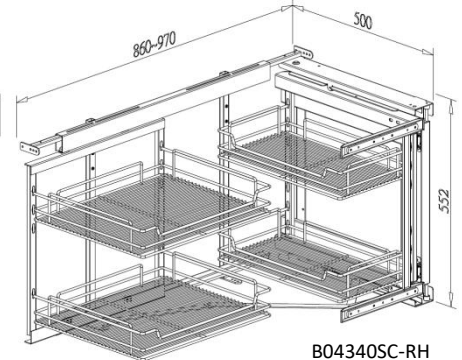

B04340SC-RH

Item No.	Frame	Content	Body Size (W x D x H) mm	Material & Finish (Basket)	For External Door Opening
B04340SC	B64003SC x 1pc	Door Basket B04150 x 2pcs Inner Basket B04160 x 2pcs	860-970 x 500 x 552	Steel w/ Chrome	450mm

FRAME for UNIVERSAL MAGIC CORNER

Item No.	Body Size (W x D x H) mm	Material & Finish
B64003SC	860-970 x 500 x 552	Steel w/ Silver Color Coating