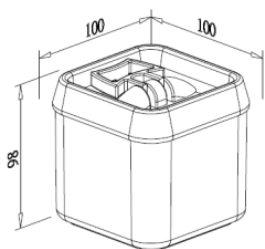

STORAGE CONTAINER

Item No.	Body Size (W x D x H) mm	Material	
		Cap	Bottle
SC - B01	100 x 100 x 98	PP	AS
SC - B02	100 x 100 x 147	PP	AS
SC - B03	100 x 100 x 196	PP	AS

SC - B01

SC - B02

SC - B03

AMW INTERNATIONAL CO., LTD.