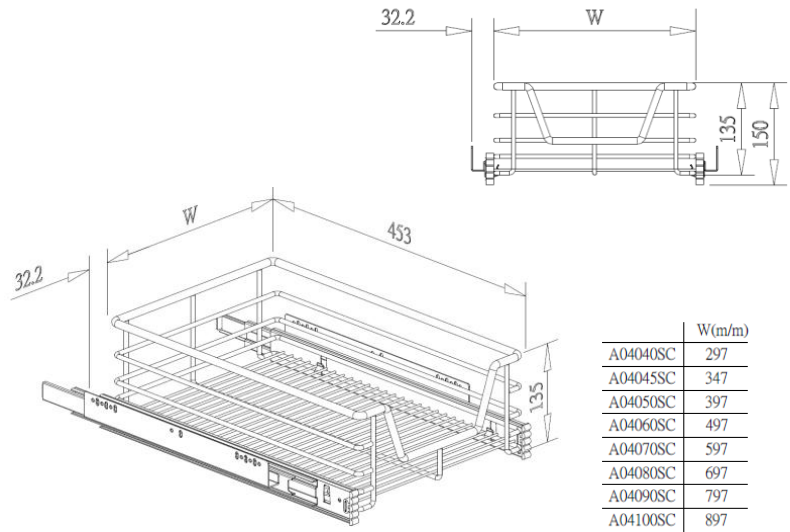

DRAWER A

- Height 150mm
- Loading capacity 40kgs
- With soft-close function (SC)
- Chrome wire basket