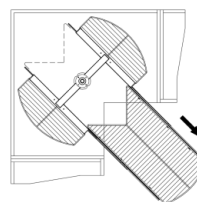

B08604 / B08605