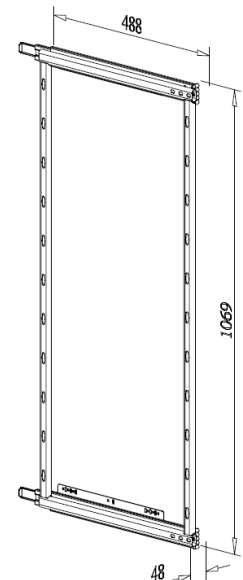

FRAME for SIDE MOUNTED KIT

Item No.	Body Size (W x D x H) mm	Material & Finish	For Internal Cabinet Height	Function
B67006	48 x 488 x 1069	Steel w/ Silver Color Coating	min. 1070mm	
B67006SC	48 x 488 x 1069	Steel w/ Silver Color Coating	min. 1070mm	soft-close