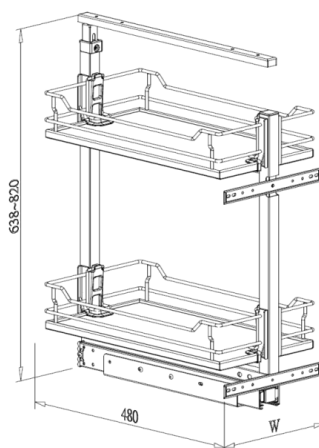

BASE PULL OUT UNIT

- Loading capacity 50kgs
- With soft-close function

Item No.	Content		Body Size (W x D x H) mm	Material & Finish (Basket)	For External Cabinet Width
	Frame	Basket			
B01515SB	B61015SC-150 x 1set	B08015SB x 2pcs	100 x 480 x 638-820	White chipboard base with chrome fence	150mm
B01520SB	B61015SC-150 x 1set	B08020SB x 2pcs	150 x 480 x 638-820		200mm
B01525SB	B61015SC-150 x 1set	B08025SB x 2pcs	200 x 480 x 638-820		250mm
B01530SB	B61015SC-300 x 1set	B08030SB x 2pcs	250 x 480 x 638-820		300mm
B01535SB	B61015SC-300 x 1set	B08035SB x 2pcs	300 x 480 x 638-820		350mm
B01540SB	B61015SC-300 x 1set	B08040SB x 2pcs	350 x 480 x 638-820		400mm
B01545SB	B61015SC-450 x 1set	B08045SB x 2pcs	400 x 480 x 638-820		450mm
B01550SB	B61015SC-450 x 1set	B08050SB x 2pcs	450 x 480 x 638-820		500mm
B01560SB	B61015SC-450 x 1set	B08060SB x 2pcs	550 x 480 x 638-820		600mm

ADJUSTABLE FRAME for BASE PULL OUT UNIT

- Steel with silver color coating

Item No.	Body Size (W x D x H) mm	For Internal Cabinet Height
B61015SC-150	100 x 480 x 638-820	638-820mm
B61015SC-300	250 x 480 x 638-820	638-820mm
B61015SC-450	400 x 480 x 638-820	638-820mm