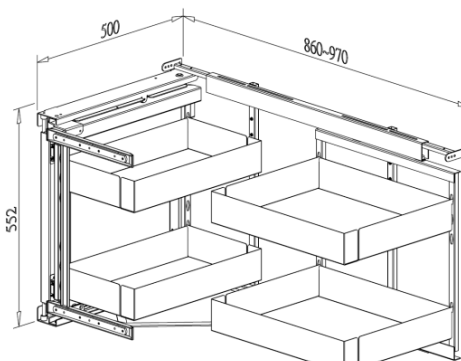

B04340TLV-LH

B04340TLV-RH

Item No.	Content (Frame, Basket)	Body Size (W x D x H) mm	Material & Finish (Basket)	For External Door Opening
B04340TLV	B64003LV x 1pc Door Basket B04150TLV x 2pcs Inner Basket B04160TLV x 2pcs	860-970 x 500 x 552	Lava tray basket	450mm