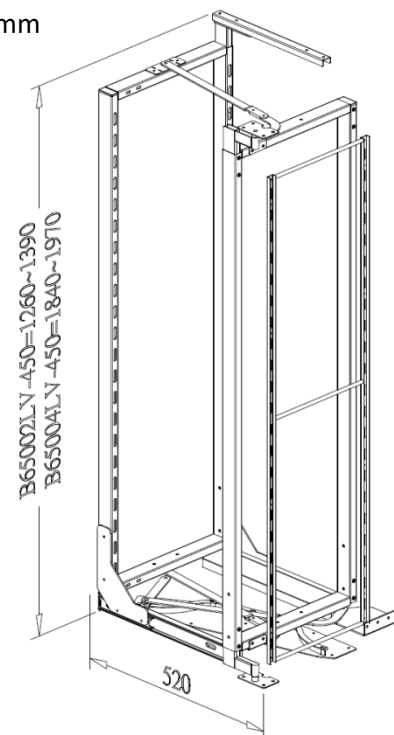

FRAME for "FOUNDER" LARDER UNIT

Item No.	Body Size (W x D x H) mm	Material & Finish	For Internal Cabinet Height
B65002LV-450	410 x 520 x 1260-1390	Steel w/ Lava color coating	1260-1390mm
B65004LV-450	410 x 520 x 1840-1970	Steel w/ Lava color coating	1840-1970mm