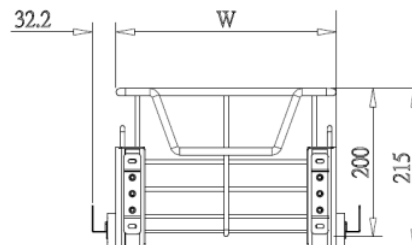

W(m/m)
A04240DSC	297
DA04245SC	347
A04250DSC	397
A04260DSC	497
A04270DSC	597
A04280DSC	697
A04290DSC	797
A04300DSC	897

Item No.	Content			Basket w/ Slide (W x D x H) mm	Material & Finish (Basket)	For External Cabinet Width
	Basket	Slide	Door Bracket			
A04240D	A04240L x 1pc	G02471 x 1pr	G01135 x 1pr	360-368 x 470 x 215	Steel w/ Chrome	400mm
A04245D	A04245L x 1pc	G02471 x 1pr	G01135 x 1pr	410-418 x 470 x 215	Steel w/ Chrome	450mm
A04250D	A04250L x 1pc	G02471 x 1pr	G01135 x 1pr	460-468 x 470 x 215	Steel w/ Chrome	500mm
A04260D	A04260L x 1pc	G02471 x 1pr	G01135 x 1pr	560-568 x 470 x 215	Steel w/ Chrome	600mm
A04270D	A04270L x 1pc	G02471 x 1pr	G01135 x 1pr	660-668 x 470 x 215	Steel w/ Chrome	700mm
A04280D	A04280L x 1pc	G02471 x 1pr	G01135 x 1pr	760-768 x 470 x 215	Steel w/ Chrome	800mm
A04290D	A04290L x 1pc	G02471 x 1pr	G01135 x 1pr	860-868 x 470 x 215	Steel w/ Chrome	900mm
A04300D	A04300L x 1pc	G02471 x 1pr	G01135 x 1pr	960-968 x 470 x 215	Steel w/ Chrome	1000mm
A04240DSC	A04240L x 1pc	G02471SC x 1pr	G01135 x 1pr	360-368 x 470 x 215	Steel w/ Chrome	400mm
A04245DSC	A04245L x 1pc	G02471SC x 1pr	G01135 x 1pr	410-418 x 470 x 215	Steel w/ Chrome	450mm
A04250DSC	A04250L x 1pc	G02471SC x 1pr	G01135 x 1pr	460-468 x 470 x 215	Steel w/ Chrome	500mm
A04260DSC	A04260L x 1pc	G02471SC x 1pr	G01135 x 1pr	560-568 x 470 x 215	Steel w/ Chrome	600mm
A04270DSC	A04270L x 1pc	G02471SC x 1pr	G01135 x 1pr	660-668 x 470 x 215	Steel w/ Chrome	700mm
A04280DSC	A04280L x 1pc	G02471SC x 1pr	G01135 x 1pr	760-768 x 470 x 215	Steel w/ Chrome	800mm
A04290DSC	A04290L x 1pc	G02471SC x 1pr	G01135 x 1pr	860-868 x 470 x 215	Steel w/ Chrome	900mm
A04300DSC	A04300L x 1pc	G02471SC x 1pr	G01135 x 1pr	960-968 x 470 x 215	Steel w/ Chrome	1000mm