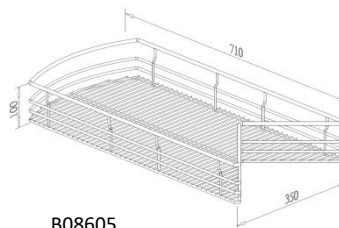

WIRE BASKET for FOUNDER LAZY SUSAN

Item No.	Body Size (W x D x H) mm	Material & Finish
B08601	480 x 183 x 90	Steel w/ Chrome
B08604	250 x 665 x 100	Steel w/ Chrome
B08605	350 x 710 x 100	Steel w/ Chrome