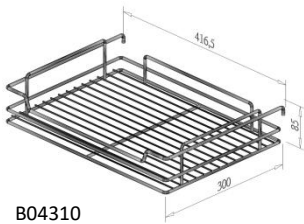

WIRE BASKET for COMPLETE OUT CORNER KIT

Item No.	Body Size W x D x H (mm)	Material & Finish	Position
B04310	300 x 417 x 85	Steel w/ Chrome	Inner Basket
B04320	340 x 437 x 85	Steel w/ Chrome	Door Basket