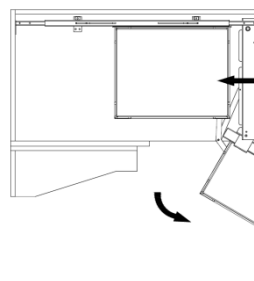

UNIVERSAL MAGIC CORNER

- For both right & left handed door
- With soft-close function

Item No.	Content (Frame, Basket)	Body Size (W x D x H) mm	Material & Finish (Basket)	For External Door Opening
B04340SB	B64003SC x 1pc Door Basket B04150SB x 2pcs Inner Basket B04160SB x 2pcs	860-970 x 500 x 552	White chipboard base with chrome fence	450mm

FRAME for UNIVERSAL MAGIC CORNER

Item No.	Body Size (W x D x H) mm	Material & Finish
B64003SC	860-970 x 500 x 552	Steel w/ Silver Color Coating

WHITE CHIPBOARD BASE BASKET for UNIVERSAL MAGIC CORNER

Item No.	Body Size W x D x H (mm)	Material & Finish	Position
B04150SB	250 x 436 x 85	White chipboard base with chrome fence	Door Basket
B04160SB	456 x 365 x 85		Inner Basket

B04160SB