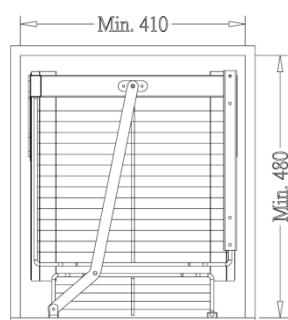

ADJUSTABLE FRAME for DELUXE PANTRY UNIT

Item No.	Body Size (W x D x H) mm	Material & Finish	For External Cabinet Width
B65006SC-450	410 x 500 x 1260-1390	Steel w/ Silver color coating	450mm
B65006SC-500	460 x 500 x 1260-1390	Steel w/ Silver color coating	500mm
B65006SC-600	560 x 500 x 1260-1390	Steel w/ Silver color coating	600mm
B65008SC-450	410 x 500 x 1840-1970	Steel w/ Silver color coating	450mm
B65008SC-500	460 x 500 x 1840-1970	Steel w/ Silver color coating	500mm
B65008SC-600	560 x 500 x 1840-1970	Steel w/ Silver color coating	600mm

B65006SC-450 / 500 / 600

B65008SC-450 / 500 / 600

WIRE BASKET for DELUXE PANTRY UNIT

Item No.	Body Size W x D x H (mm)	Material & Finish	Position
B05145	364 x 350 x 85	Steel w/ Chrome	Inner Basket
B05245	286 x 80 x 75	Steel w/ Chrome	Door Basket
B05150	414 x 350 x 85	Steel w/ Chrome	Inner Basket
B05250	336 x 80 x 75	Steel w/ Chrome	Door Basket
B05160	514 x 350 x 85	Steel w/ Chrome	Inner Basket
B05260	436 x 80 x 75	Steel w/ Chrome	Door Basket

B05145 / B05150 / B05160

B05245 / B05250 / B05260

DELUXE PANTRY UNIT, interior cabinet height 1840-1970mm

- Loading capacity 60kgs
- With soft-close function
- White chipboard base basket

Item No.	Content			Body Size (W x D x H) mm	For External Cabinet Width
	Frame	Door Basket	Inner Basket		
B05845SB	B65008SC-450 x 1set	B05245SB x 6pcs	B05145SB x 6pcs	410 x 500 x 1840-1970	450mm
B05850SB	B65008SC-500 x 1set	B05250SB x 6pcs	B05150SB x 6pcs	460 x 500 x 1840-1970	500mm
B05860SB	B65008SC-600 x 1set	B05260SB x 6pcs	B05160SB x 6pcs	560 x 500 x 1840-1970	600mm