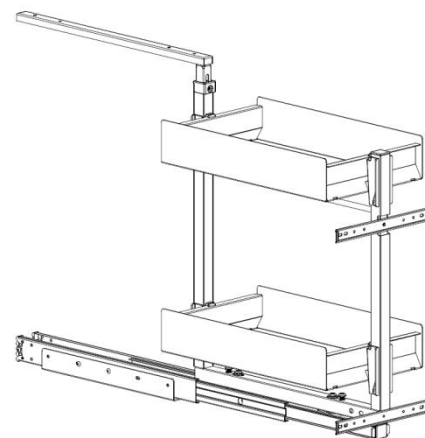

BASE PULL OUT UNIT

- Loading capacity 50kgs
- With soft-close function

Item No.	Content		Body Size (W x D x H) mm	Material & Finish (Basket)	For External Cabinet Width
	Frame	Basket			
B01515TLV	B61015LV-150 x 1set	B08015TLV x 2pcs	100 x 480 x 638-820	Lava tray basket	150mm
B01520TLV	B61015LV-150 x 1set	B08020TLV x 2pcs	150 x 480 x 638-820	Lava tray basket	200mm
B01525TLV	B61015LV-150 x 1set	B08025TLV x 2pcs	200 x 480 x 638-820	Lava tray basket	250mm
B01530TLV	B61015LV-300 x 1set	B08030TLV x 2pcs	250 x 480 x 638-820	Lava tray basket	300mm
B01535TLV	B61015LV-300 x 1set	B08035TLV x 2pcs	300 x 480 x 638-820	Lava tray basket	350mm
B01540TLV	B61015LV-300 x 1set	B08040TLV x 2pcs	350 x 480 x 638-820	Lava tray basket	400mm
B01545TLV	B61015LV-450 x 1set	B08045TLV x 2pcs	400 x 480 x 638-820	Lava tray basket	450mm
B01550TLV	B61015LV-450 x 1set	B08050TLV x 2pcs	450 x 480 x 638-820	Lava tray basket	500mm
B01560TLV	B61015LV-450 x 1set	B08060TLV x 2pcs	550 x 480 x 638-820	Lava tray basket	600mm

ADJUSTABLE FRAME for BASE PULL OUT UNIT

- Steel with lava color coating

Item No.	Body Size (W x D x H) mm	For Internal Cabinet Height
B61015LV-150	100 x 480 x 638-820	638-820mm
B61015LV-300	250 x 480 x 638-820	638-820mm
B61015LV-450	400 x 480 x 638-820	638-820mm