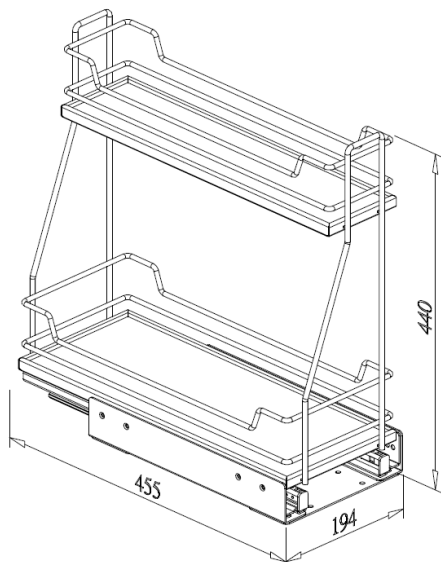

CLEANING MATERIAL BASKET

- Loading capacity 40kgs
- With soft-close function
- White chipboard base basket

Item No.	Content		Basket w/ Slide (W x D x H) mm	Material & Finish (Basket)	For External Cabinet Width
	Basket	Slide			
A09061SB	A09061SBL x 1pc	G02470SC x 1pr	194 x 455 x 438	White chipboard base with chrome fence	min. 300mm