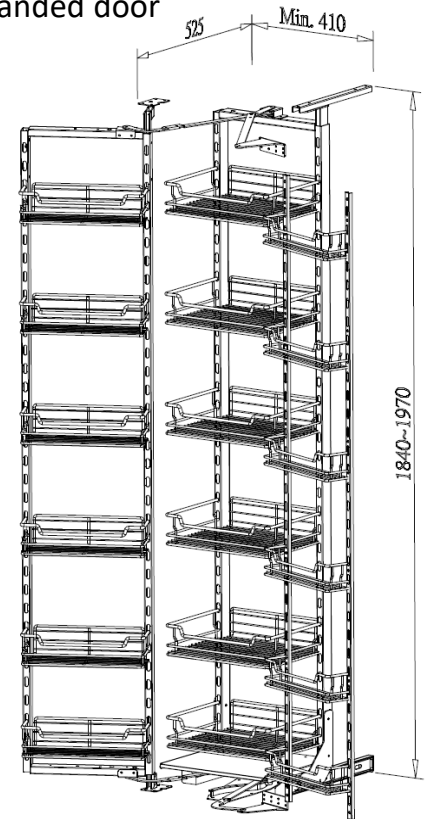

"FOUNDER" LARDER UNIT, interior cabinet height 1840-1970mm

- Loading capacity: 60kgs
- Universal for right & left handed door
- With soft-close function
- Chrome wire basket
- Patent No. M318956

Item No.	Content (Frame, Basket)	Body Size (W x D x H) mm Material & Finish (Basket)	For External Cabinet Width
B09845SC	B65004SC-450 x 1set	410 x 525 x 1840-1970	450mm
	B05170 x 6pcs	Steel w/ Chrome	
	B05180 x 6pcs	Steel w/ Chrome	
	B05190 x 6pcs	Steel w/ Chrome	