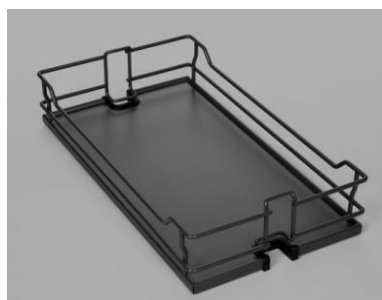

LAVA CHIPBOARD BASE BASKET for EASY TALL UNIT

- Lava chipboard base with lava color fence

Item No.	Body Size W x D x H (mm)	For External
		Cabinet Width
B08015LV	100 x 442 x 98	150mm
B08020LV	145 x 442 x 98	200mm
B08025LV	195 x 442 x 98	250mm
B08030LV	245 x 442 x 98	300mm
B08035LV	295 x 442 x 98	350mm
B08040LV	345 x 442 x 98	400mm
B08045LV	395 x 442 x 98	450mm