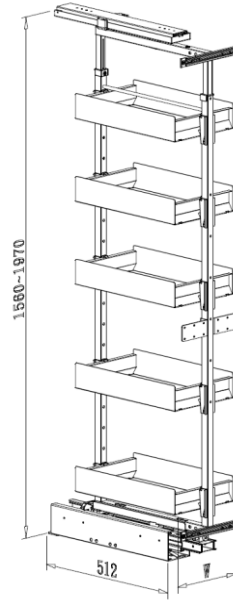

RUNNER SET for EASY TALL UNIT

Item No.	Body Size (W x D x H) mm	Material & Finish	Loading
			Capacity
G02508LV	93 x 512 x 150	Steel w/ Lava color coating	80kgs

EASY TALL UNIT

- Loading capacity 80kgs
- With soft-close function
- Lava tray basket
- Patent No. M375440

Interior Cabinet Height
1760-2170mm

Interior Cabinet Height
1560-1970mm

Interior Cabinet Height
1260-1670mm

■ Interior Cabinet Height 1760-2170mm

Item No.	Frame	Content Basket	Runner	Basket w/ Slide (W x D x H) mm	For External Cabinet Width
B08115TLV	B61011LV x 1pc	B08015TLV x 5pcs	G02508LV x 1set	100 x 512 x 1760-2170	150mm
B08120TLV	B61011LV x 1pc	B08020TLV x 5pcs	G02508LV x 1set	145 x 512 x 1760-2170	200mm
B08125TLV	B61011LV x 1pc	B08025TLV x 5pcs	G02508LV x 1set	195 x 512 x 1760-2170	250mm
B08130TLV	B61011LV x 1pc	B08030TLV x 5pcs	G02508LV x 1set	245 x 512 x 1760-2170	300mm
B08135TLV	B61011LV x 1pc	B08035TLV x 5pcs	G02508LV x 1set	295 x 512 x 1760-2170	350mm
B08140TLV	B61011LV x 1pc	B08040TLV x 5pcs	G02508LV x 1set	345 x 512 x 1760-2170	400mm
B08145TLV	B61011LV x 1pc	B08045TLV x 5pcs	G02508LV x 1set	395 x 512 x 1760-2170	450mm