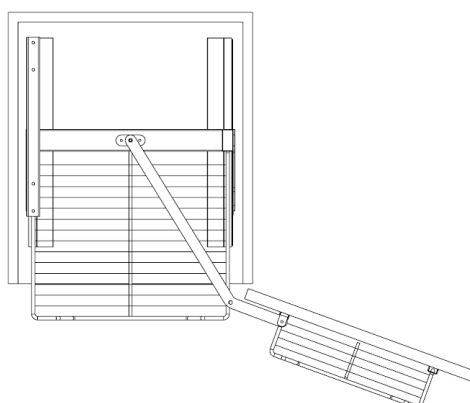

ADJUSTABLE FRAME for DELUXE PANTRY UNIT

Item No.	Body Size (W x D x H) mm	Material & Finish	For External Cabinet Width
B65006SC-450	410 x 500 x 1260-1390	Steel w/ Silver color coating	450mm
B65006SC-500	460 x 500 x 1260-1390	Steel w/ Silver color coating	500mm
B65006SC-600	560 x 500 x 1260-1390	Steel w/ Silver color coating	600mm
B65008SC-450	410 x 500 x 1840-1970	Steel w/ Silver color coating	450mm
B65008SC-500	460 x 500 x 1840-1970	Steel w/ Silver color coating	500mm
B65008SC-600	560 x 500 x 1840-1970	Steel w/ Silver color coating	600mm

WIRE BASKET for DELUXE PANTRY UNIT

Item No.	Body Size W x D x H (mm)	Material & Finish	Position
B05145	364 x 350 x 85	Steel w/ Chrome	Inner Basket
B05245	286 x 80 x 75	Steel w/ Chrome	Door Basket
B05150	414 x 350 x 85	Steel w/ Chrome	Inner Basket
B05250	336 x 80 x 75	Steel w/ Chrome	Door Basket
B05160	514 x 350 x 85	Steel w/ Chrome	Inner Basket
B05260	436 x 80 x 75	Steel w/ Chrome	Door Basket