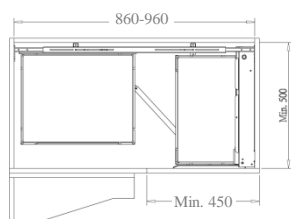

B04340SB-RH