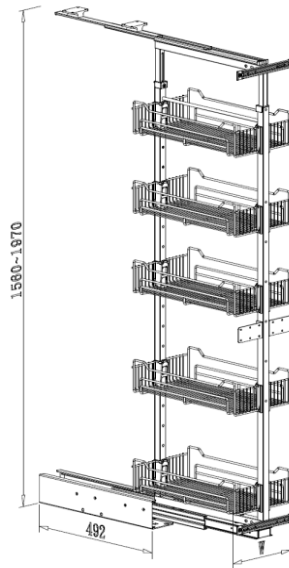

AMW KITCHEN

TALL UNIT

- Loading capacity 90kgs
- With soft-close function
- Chrome wire basket

Interior Cabinet Height
1760-2170mm

Interior Cabinet Height
1560-1970mm

Interior Cabinet Height
1260-1670mm

■ Interior Cabinet Height 1760-2170mm