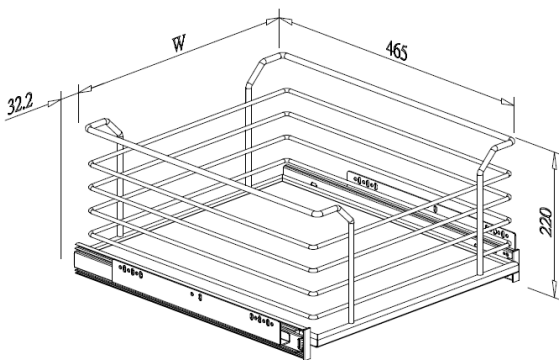

DRAWER SB

- Height 220mm
- Loading capacity 40kgs
- With soft-close function
- White chipboard base basket