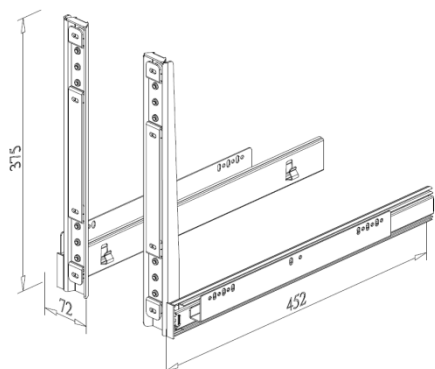

DOOR PANEL BRACKET, 1 pair

- For slide G02471, G02471SC, G02471BSC
  G02470, G02470SC, G02470BSC

Item No.	Body Size (W x D x H) mm	Material & Finish (Housing)
G01135	40 x 19 x 135	Steel w/ Silver powder coating
G01135B	40 x 19 x 135	Steel w/ Black powder coating

DOOR PANEL BRACKET, 1 pair

- For slide G02471, G02471SC, G02471BSC
  G02470, G02470SC, G02470BSC

Item No.	Body Size (W x D x H) mm	Material & Finish (Housing)
G01375	40 x 19 x 375	Steel w/ Silver powder coating
G01375B	40 x 19 x 375	Steel w/ Black powder coating