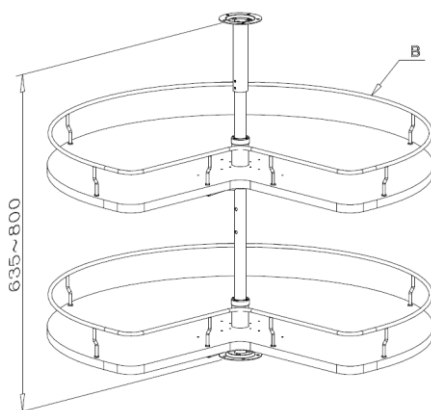

PIE-CUT LAVA SOLID BASE BASKET KIT

• Height 635 - 800mm

B08200LV