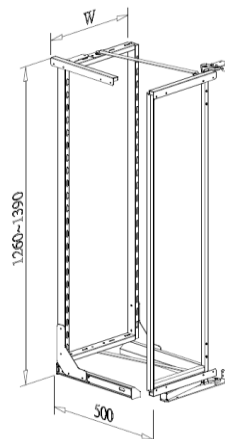

ADJUSTABLE FRAME for DELUXE PANTRY UNIT

Item No.	Body Size (W x D x H) mm	Material & Finish	For External Cabinet Width
B65006SC-450	410 x 500 x 1260-1390	Steel w/ Silver color coating	450mm
B65006SC-500	460 x 500 x 1260-1390	Steel w/ Silver color coating	500mm
B65006SC-600	560 x 500 x 1260-1390	Steel w/ Silver color coating	600mm
B65008SC-450	410 x 500 x 1840-1970	Steel w/ Silver color coating	450mm
B65008SC-500	460 x 500 x 1840-1970	Steel w/ Silver color coating	500mm
B65008SC-600	560 x 500 x 1840-1970	Steel w/ Silver color coating	600mm

B65006SC-450 / 500 / 600