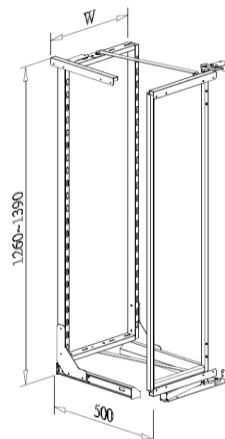

ADJUSTABLE FRAME for DELUXE PANTRY UNIT

Item No.	Body Size (W x D x H) mm	Material & Finish	For External Cabinet Width
B65006LV-450	410 x 500 x 1260-1390	Steel w/ Lava color coating	450mm
B65006LV-500	460 x 500 x 1260-1390	Steel w/ Lava color coating	500mm
B65006LV-600	560 x 500 x 1260-1390	Steel w/ Lava color coating	600mm
B65008LV-450	410 x 500 x 1840-1970	Steel w/ Lava color coating	450mm
B65008LV-500	460 x 500 x 1840-1970	Steel w/ Lava color coating	500mm
B65008LV-600	560 x 500 x 1840-1970	Steel w/ Lava color coating	600mm

B65006LV-450 / 500 / 600