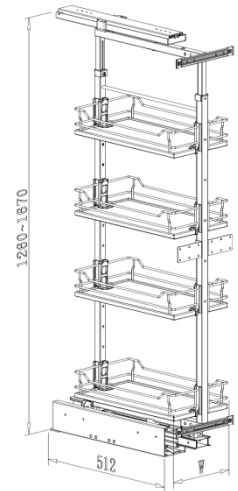

WIRE BASKET for EASY TALL UNIT

- Steel with chrome plated

Item No.	Body Size	For External Cabinet Width
	W x D x H (mm)	
B08015	100 x 461 x 110	150mm
B08020	145 x 461 x 110	200mm
B08025	195 x 461 x 110	250mm
B08030	245 x 461 x 110	300mm
B08035	295 x 461 x 110	350mm
B08040	345 x 461 x 110	400mm
B08045	395 x 461 x 110	450mm

RUNNER SET for EASY TALL UNIT

Item No.	Body Size	Material & Finish	Loading Capacity
	(W x D x H) mm		
G02508SC	93 x 512 x 150	Steel w/ Silver color coating	80kgs

EASY TALL UNIT

- Loading capacity 80kgs
- With soft-close function
- White chipboard base basket
- Patent No. M375440

Interior Cabinet Height
1760-2170mm

Interior Cabinet Height
1560-1970mm

Interior Cabinet Height
1260-1670mm

■ Interior Cabinet Height 1760-2170mm

Item No.	Content			Basket w/ Slide (W x D x H) mm	For External Cabinet Width
	Frame	Basket	Runner		
B08115SB	B61011 x 1pc	B08015SB x 5pcs	G02508SC x 1set	100 x 512 x 1760-2170	150mm
B08120SB	B61011 x 1pc	B08020SB x 5pcs	G02508SC x 1set	145 x 512 x 1760-2170	200mm
B08125SB	B61011 x 1pc	B08025SB x 5pcs	G02508SC x 1set	195 x 512 x 1760-2170	250mm
B08130SB	B61011 x 1pc	B08030SB x 5pcs	G02508SC x 1set	245 x 512 x 1760-2170	300mm
B08135SB	B61011 x 1pc	B08035SB x 5pcs	G02508SC x 1set	295 x 512 x 1760-2170	350mm
B08140SB	B61011 x 1pc	B08040SB x 5pcs	G02508SC x 1set	345 x 512 x 1760-2170	400mm
B08145SB	B61011 x 1pc	B08045SB x 5pcs	G02508SC x 1set	395 x 512 x 1760-2170	450mm