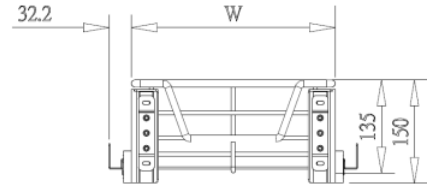

W(m/m)
A0404DSC	297
A04045DSC	347
A04050DSC	397
A04060DSC	497
A04070DSC	597
A04080DSC	697
A04090DSC	797
A04100DSC	897

Item No.	Content			Basket w/ Slide (W x D x H) mm	Material & Finish (Basket)	For External Cabinet Width
	Basket	Slide	Door Bracket			
A04040D	A04040L x 1pc	G02471 x 1pr	G01135 x 1pr	360-368 x 470 x 150	Steel w/ Chrome	400mm
A04045D	A04045L x 1pc	G02471 x 1pr	G01135 x 1pr	410-418 x 470 x 150	Steel w/ Chrome	450mm
A04050D	A04050L x 1pc	G02471 x 1pr	G01135 x 1pr	460-468 x 470 x 150	Steel w/ Chrome	500mm
A04060D	A04060L x 1pc	G02471 x 1pr	G01135 x 1pr	560-568 x 470 x 150	Steel w/ Chrome	600mm
A04070D	A04070L x 1pc	G02471 x 1pr	G01135 x 1pr	660-668 x 470 x 150	Steel w/ Chrome	700mm
A04080D	A04080L x 1pc	G02471 x 1pr	G01135 x 1pr	760-768 x 470 x 150	Steel w/ Chrome	800mm
A04090D	A04090L x 1pc	G02471 x 1pr	G01135 x 1pr	860-868 x 470 x 150	Steel w/ Chrome	900mm
A04100D	A04100L x 1pc	G02471 x 1pr	G01135 x 1pr	960-968 x 470 x 150	Steel w/ Chrome	1000mm
A04040DSC	A04040L x 1pc	G02471SC x 1pr	G01135 x 1pr	360-368 x 470 x 150	Steel w/ Chrome	400mm
A04045DSC	A04045L x 1pc	G02471SC x 1pr	G01135 x 1pr	410-418 x 470 x 150	Steel w/ Chrome	450mm
A04050DSC	A04050L x 1pc	G02471SC x 1pr	G01135 x 1pr	460-468 x 470 x 150	Steel w/ Chrome	500mm
A04060DSC	A04060L x 1pc	G02471SC x 1pr	G01135 x 1pr	560-568 x 470 x 150	Steel w/ Chrome	600mm
A04070DSC	A04070L x 1pc	G02471SC x 1pr	G01135 x 1pr	660-668 x 470 x 150	Steel w/ Chrome	700mm
A04080DSC	A04080L x 1pc	G02471SC x 1pr	G01135 x 1pr	760-768 x 470 x 150	Steel w/ Chrome	800mm
A04090DSC	A04090L x 1pc	G02471SC x 1pr	G01135 x 1pr	860-868 x 470 x 150	Steel w/ Chrome	900mm
A04100DSC	A04100L x 1pc	G02471SC x 1pr	G01135 x 1pr	960-968 x 470 x 150	Steel w/ Chrome	1000mm