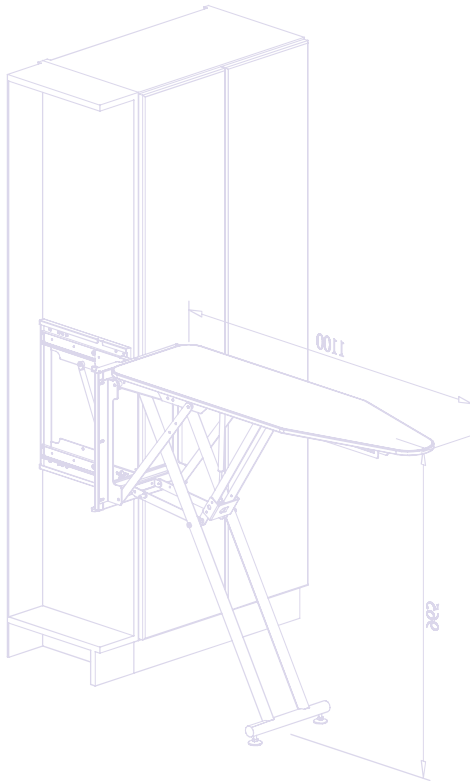

STORAGE CONTAINER

Item No.	Body Size (W x D x H) mm	Material	
		Cap	Bottle
SC - B01	100 x 100 x 98	PP	AS
SC - B02	100 x 100 x 147	PP	AS
SC - B03	100 x 100 x 196	PP	AS

SC - B01

SC - B02

SC - B03

AMW INTERNATIONAL CO., LTD.