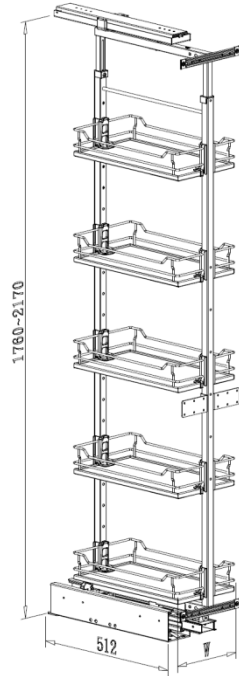

RUNNER SET for EASY TALL UNIT

Item No.	Body Size	Material & Finish	Loading Capacity
	(W x D x H) mm		
G02508SC	93 x 512 x 150	Steel w/ Silver color coating	80kgs

EASY TALL UNIT

- Loading capacity 80kgs
- With soft-close function
- Lava chipboard base basket
- Patent No. M375440

Interior Cabinet Height
1760-2170mm

Interior Cabinet Height
1560-1970mm

Interior Cabinet Height
1260-1670mm

■ Interior Cabinet Height 1760-2170mm

Item No.	Content			Basket w/ Slide (W x D x H) mm	For External Cabinet Width
	Frame	Basket	Runner		
B08115LV	B61011LV x 1pc	B08015LV x 5pcs	G02508LV x 1set	100 x 512 x 1760-2170	150mm
B08120LV	B61011LV x 1pc	B08020LV x 5pcs	G02508LV x 1set	145 x 512 x 1760-2170	200mm
B08125LV	B61011LV x 1pc	B08025LV x 5pcs	G02508LV x 1set	195 x 512 x 1760-2170	250mm
B08130LV	B61011LV x 1pc	B08030LV x 5pcs	G02508LV x 1set	245 x 512 x 1760-2170	300mm
B08135LV	B61011LV x 1pc	B08035LV x 5pcs	G02508LV x 1set	295 x 512 x 1760-2170	350mm
B08140LV	B61011LV x 1pc	B08040LV x 5pcs	G02508LV x 1set	345 x 512 x 1760-2170	400mm
B08145LV	B61011LV x 1pc	B08045LV x 5pcs	G02508LV x 1set	395 x 512 x 1760-2170	450mm