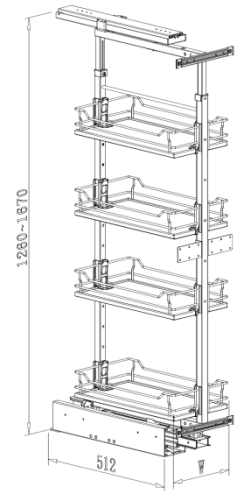

RUNNER SET for EASY TALL UNIT

Item No.	Body Size	Material & Finish	Loading Capacity
	(W x D x H) mm		
G02508SC	93 x 512 x 150	Steel w/ Silver color coating	80kgs

EASY TALL UNIT

- Loading capacity 80kgs
- With soft-close function
- Lava chipboard base basket
- Patent No. M375440

Interior Cabinet Height
1760-2170mm

Interior Cabinet Height
1560-1970mm

Interior Cabinet Height
1260-1670mm

■ Interior Cabinet Height 1760-2170mm

Item No.	Content			Basket w/ Slide (W x D x H) mm	For External Cabinet Width
	Frame	Basket	Runner		
B08115LV	B61011LV x 1pc	B08015LV x 5pcs	G02508LV x 1set	100 x 512 x 1760-2170	150mm
B08120LV	B61011LV x 1pc	B08020LV x 5pcs	G02508LV x 1set	145 x 512 x 1760-2170	200mm
B08125LV	B61011LV x 1pc	B08025LV x 5pcs	G02508LV x 1set	195 x 512 x 1760-2170	250mm
B08130LV	B61011LV x 1pc	B08030LV x 5pcs	G02508LV x 1set	245 x 512 x 1760-2170	300mm
B08135LV	B61011LV x 1pc	B08035LV x 5pcs	G02508LV x 1set	295 x 512 x 1760-2170	350mm
B08140LV	B61011LV x 1pc	B08040LV x 5pcs	G02508LV x 1set	345 x 512 x 1760-2170	400mm
B08145LV	B61011LV x 1pc	B08045LV x 5pcs	G02508LV x 1set	395 x 512 x 1760-2170	450mm