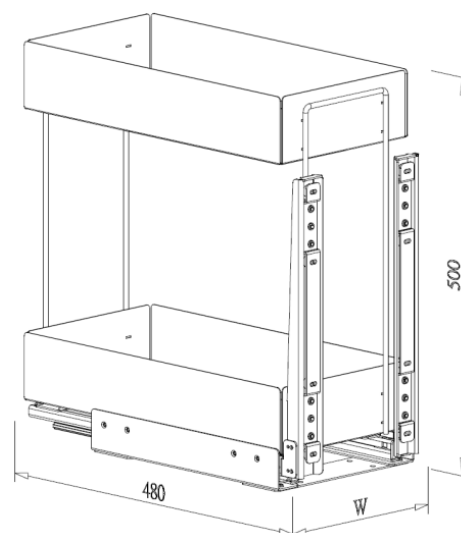

Item No.	Content			Basket w/ Slide (W x D x H) mm	Material & Finish (Basket)	For External Cabinet Width
	Basket	Slide	Door Bracket			
A09120DTLV	A09120TLVL x 1pc	G02470BSC x 1pr	G01375B x 1pr	134 x 480 x 500	Lava tray basket	min. 200mm
A09130DTLV	A09130TLVL x 1pc	G02470BSC x 1pr	G01375B x 1pr	234 x 480 x 500	Lava tray basket	min. 300mm
A09140DTLV	A09140TLVL x 1pc	G02470BSC x 1pr	G01375B x 1pr	334 x 480 x 500	Lava tray basket	min. 400mm