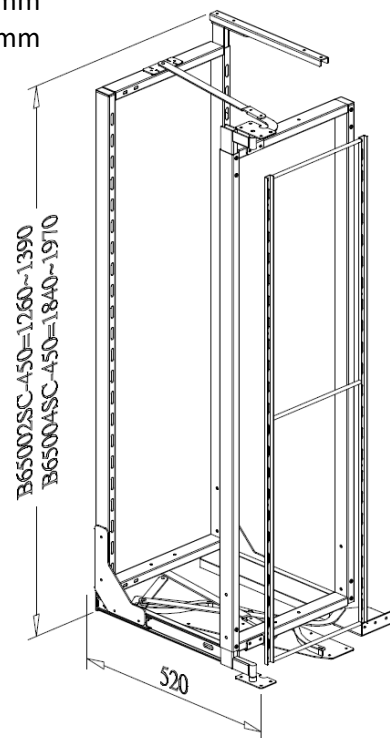

FRAME for "FOUNDER" LARDER UNIT

Item No.	Body Size (W x D x H) mm	Material & Finish	For Internal Cabinet Height
B65002SC-450	410 x 520 x 1260-1390	Steel w/ Silver color coating	1260-1390mm
B65004SC-450	410 x 520 x 1840-1970	Steel w/ Silver color coating	1840-1970mm