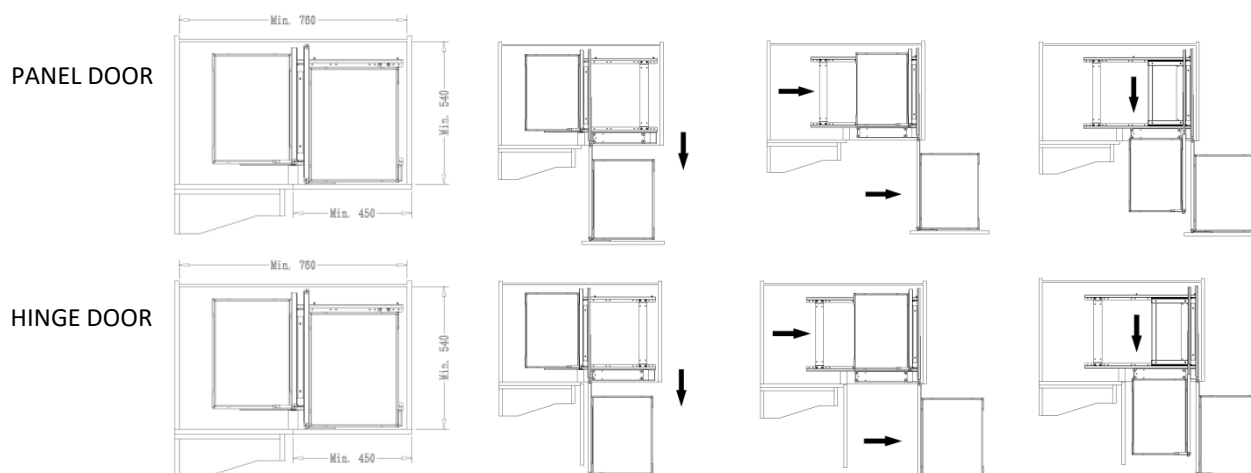

COMPLETE OUT CORNER KIT

- Universal for right & left handed hinge or panel door
- With soft-close function

Item No.	Frame	Content	Basket	Body Size (W x D x H) mm	Material & Finish (Basket)	For External Door Opening
B04640SB	B64006SC x 1pc	Door Basket	B04320SB x 2pcs Inner Basket B04310SB x 2pcs	720 x 525 x 595	White chipboard base with chrome fence	450mm

FRAME for COMPLETE OUT CORNER KIT

Item No.	Body Size (W x D x H) mm	Material & Finish
B64006SC	615 x 525 x 595	Steel w/ Silver Color Coating

WHITE CHIPBOARD BASE BASKET for COMPLETE OUT CORNER KIT

Item No.	Body Size W x D x H (mm)	Material & Finish	Position
B04310SB	300 x 416 x 85	White chipboard base	Inner Basket
B04320SB	340 x 436 x 85	with chrome fence	Door Basket