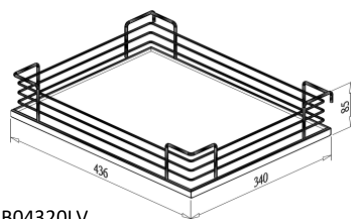

COMPLETE OUT CORNER KIT

- Universal for right & left handed hinge or panel door
- With soft-close function

Item No.	Frame	Content	Basket	Body Size (W x D x H) mm	Material & Finish (Basket)	For External Door Opening
B04640LV	B64006LV x 1pc	Door Basket	B04320LV x 2pcs Inner Basket B04310LV x 2pcs	720 x 525 x 595	Lava chipboard base with lava color fence	450mm

FRAME for COMPLETE OUT CORNER KIT

Item No.	Body Size (W x D x H) mm	Material & Finish
B64006LV	615 x 525 x 595	Steel w/ Lava Color Coating

LAVA CHIPBOARD BASE BASKET for COMPLETE OUT CORNER KIT

Item No.	Body Size W x D x H (mm)	Material & Finish	Position
B04310LV	300 x 416 x 85	Lava chipboard base	Inner Basket
B04320LV	340 x 436 x 85	with lava color fence	Door Basket

B04320LV