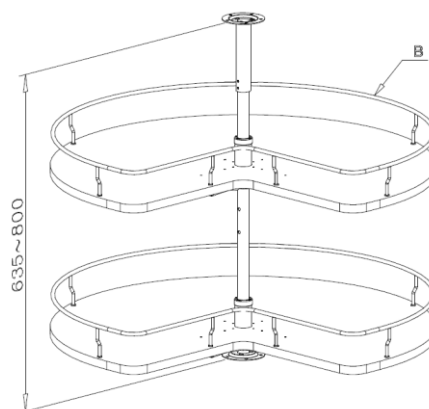

270° PIE-CUT SWIVEL BASKET KIT

• Height 635 - 800mm

Item No.	Content (Pole, Basket)	Body Size Dia.(B) mm	Material & Finish (Basket)	For Corner Cabinet Width
B08200	B08002 x 1pc B08275 x 2pcs	Ø700	Steel w/ Chrome	800mm
B08210	B08002 x 1pc B08285 x 2pcs	Ø820	Steel w/ Chrome	900mm

PIE-CUT WHITE SOLID BASE BASKET KIT

• Height 635 - 800mm

B08200SB

Item No.	Content (Pole, Basket)	Body Size Dia.(B) mm	Material & Finish (Basket)	For Corner Cabinet Width
B08200SB	B08002 x 1pc B08275SB x 2pcs	Ø700	White solid base basket	800mm
B08210SB	B08002 x 1pc B08285SB x 2pcs	Ø810	White solid base basket	900mm