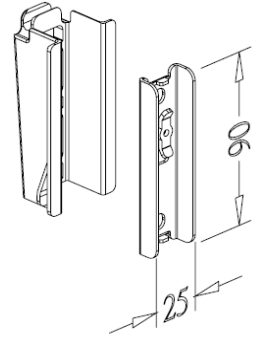

RUNNER SET for EASY TALL UNIT

Item No.	Body Size	Material & Finish	Loading Capacity
	(W x D x H) mm		
G02508LV	93 x 512 x 150	Steel w/ Lava color coating	80kgs

EXTRA BASKET HOLDER SET

- Apply to the extension area of FRAME
- Optional (set)