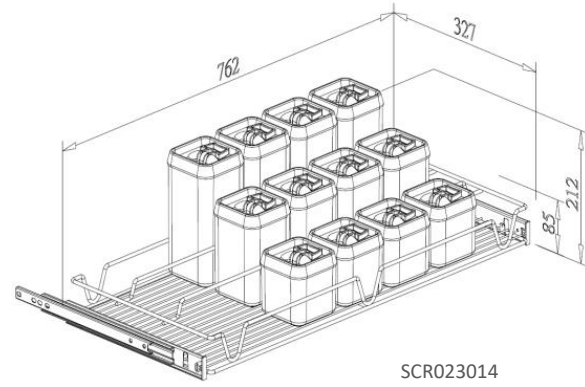

STORAGE CONTAINER KIT

- Chrome wire rack / Matte black wire rack

Item No.	Content			Rack w/ Slide (W x D x H) mm	Material & Finish (Rack)	(W x D) inch Internal Size
	Rack	Storage Container	Slide			
SCR021814C	Rack x 1pc	SC-B01 x 2pcs SC-B02 x 2pcs SC-B03 x 2pcs	SL310FG x 1pr	457 x 327 x 85	Steel w/ Chrome	18" x 14"
SCR022414C	Rack x 1pc	SC-B01 x 3pcs SC-B02 x 3pcs SC-B03 x 3pcs	SL310FG x 1pr	609 x 327 x 85	Steel w/ Chrome	24" x 14"
SCR023014C	Rack x 1pc	SC-B01 x 4pcs SC-B02 x 4pcs SC-B03 x 4pcs	SL310FG x 1pr	762 x 327 x 85	Steel w/ Chrome	30" x 14"
SCR021814MB	Rack x 1pc	SC-B01 x 2pcs SC-B02 x 2pcs SC-B03 x 2pcs	SL310B x 1pr	457 x 327 x 85	Steel w/ Matte Black	18" x 14"
SCR022414MB	Rack x 1pc	SC-B01 x 3pcs SC-B02 x 3pcs SC-B03 x 3pcs	SL310B x 1pr	609 x 327 x 85	Steel w/ Matte Black	24" x 14"
SCR023014MB	Rack x 1pc	SC-B01 x 4pcs SC-B02 x 4pcs SC-B03 x 4pcs	SL310B x 1pr	762 x 327 x 85	Steel w/ Matte Black	30" x 14"