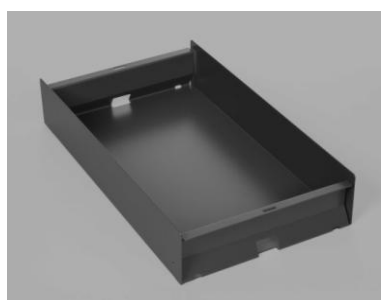

LAVA TRAY BASKET for EASY TALL UNIT

Item No.	Body Size	For External Cabinet Width
	W x D x H (mm)	
B08015TLV	100 x 419 x 80	150mm
B08020TLV	145 x 419 x 80	200mm
B08025TLV	195 x 419 x 80	250mm
B08030TLV	245 x 419 x 80	300mm
B08035TLV	295 x 419 x 80	350mm
B08040TLV	345 x 419 x 80	400mm
B08045TLV	395 x 419 x 80	450mm