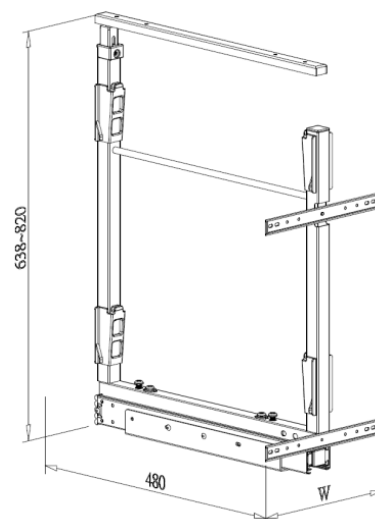

BASE PULL OUT UNIT

- Loading capacity 50kgs
- With soft-close function

Item No.	Content		Body Size (W x D x H) mm	Material & Finish (Basket)	For External Cabinet Width
	Frame	Basket			
B01515TLV	B61015LV-150 x 1set	B08015TLV x 2pcs	100 x 480 x 638-820	Lava tray basket	150mm
B01520TLV	B61015LV-150 x 1set	B08020TLV x 2pcs	150 x 480 x 638-820	Lava tray basket	200mm
B01525TLV	B61015LV-150 x 1set	B08025TLV x 2pcs	200 x 480 x 638-820	Lava tray basket	250mm
B01530TLV	B61015LV-300 x 1set	B08030TLV x 2pcs	250 x 480 x 638-820	Lava tray basket	300mm
B01535TLV	B61015LV-300 x 1set	B08035TLV x 2pcs	300 x 480 x 638-820	Lava tray basket	350mm
B01540TLV	B61015LV-300 x 1set	B08040TLV x 2pcs	350 x 480 x 638-820	Lava tray basket	400mm
B01545TLV	B61015LV-450 x 1set	B08045TLV x 2pcs	400 x 480 x 638-820	Lava tray basket	450mm
B01550TLV	B61015LV-450 x 1set	B08050TLV x 2pcs	450 x 480 x 638-820	Lava tray basket	500mm
B01560TLV	B61015LV-450 x 1set	B08060TLV x 2pcs	550 x 480 x 638-820	Lava tray basket	600mm

ADJUSTABLE FRAME for BASE PULL OUT UNIT

- Steel with lava color coating

Item No.	Body Size (W x D x H) mm	For Internal Cabinet Height
B61015LV-150	100 x 480 x 638-820	638-820mm
B61015LV-300	250 x 480 x 638-820	638-820mm
B61015LV-450	400 x 480 x 638-820	638-820mm

LAVA TRAY BASKET for BASE PULL OUT UNIT

- Lava color tray basket

Item No.	Body Size W x D x H (mm)	For External Cabinet Width
B08015TLV	100 x 419 x 80	150mm
B08020TLV	145 x 419 x 80	200mm
B08025TLV	195 x 419 x 80	250mm
B08030TLV	245 x 419 x 80	300mm
B08035TLV	295 x 419 x 80	350mm
B08040TLV	345 x 419 x 80	400mm
B08045TLV	395 x 419 x 80	450mm
B08050TLV	445 x 419 x 80	500mm
B08060TLV	545 x 419 x 80	600mm