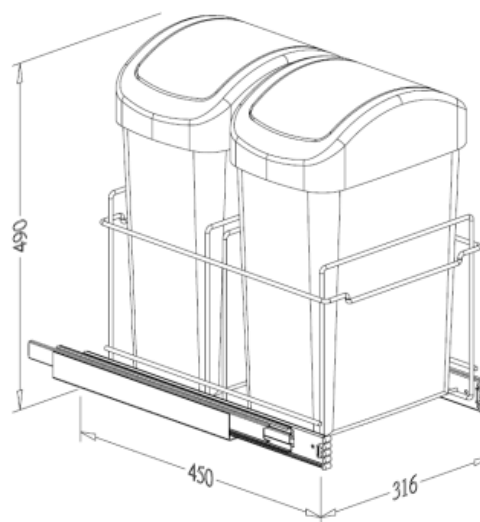

Item No.	Content			Body Size (W x D x H) mm	Material & Finish (Rack)	For External Cabinet Width
	Rack	Recycle bin	Slide			
A09240	A09240L x 1pc	Bin-02 x 2pcs	G02470 x 1pr	316 x 450 x 490	Steel w/ Chrome	min. 400mm
A09240SC	A09240L x 1pc	Bin-02 x 2pcs	G02470SC x 1pr	316 x 450 x 490	Steel w/ Chrome	min. 400mm