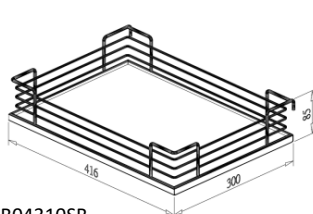

WHITE CHIPBOARD BASE BASKET for COMPLETE OUT CORNER KIT

Item No.	Body Size W x D x H (mm)	Material & Finish	Position
B04310SB	300 x 416 x 85	White chipboard base	Inner Basket
B04320SB	340 x 436 x 85	with chrome fence	Door Basket

B04310SB