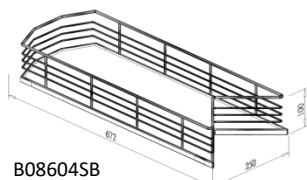

WHITE CHIPBOARD BASE BASKET for FOUNDER LAZY SUSAN

Item No.	Body Size (W x D x H) mm	Material & Finish
B07020SB	456 x 110 x 85	White chipboard base with chrome fence
B08604SB	250 x 672 x 100	White chipboard base with chrome fence
B08605SB	350 x 705 x 100	White chipboard base with chrome fence