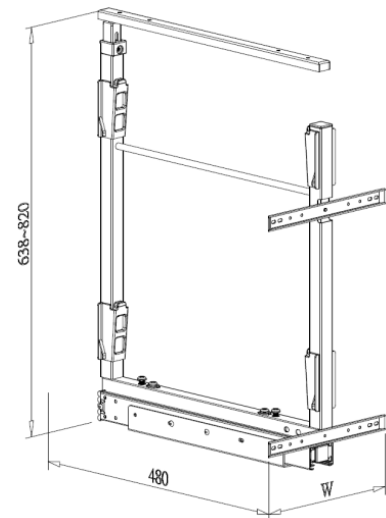

BASE PULL OUT UNIT

- Loading capacity 50kgs
- With soft-close function

Item No.	Content		Body Size (W x D x H) mm	Material & Finish (Basket)	For External Cabinet Width
	Frame	Basket			
B01515LV	B61015LV-150 x 1set	B08015LV x 2pcs	100 x 480 x 638-820	Lava chipboard base with lava color fence	150mm
B01520LV	B61015LV-150 x 1set	B08020LV x 2pcs	150 x 480 x 638-820		200mm
B01525LV	B61015LV-150 x 1set	B08025LV x 2pcs	200 x 480 x 638-820		250mm
B01530LV	B61015LV-300 x 1set	B08030LV x 2pcs	250 x 480 x 638-820		300mm
B01535LV	B61015LV-300 x 1set	B08035LV x 2pcs	300 x 480 x 638-820		350mm
B01540LV	B61015LV-300 x 1set	B08040LV x 2pcs	350 x 480 x 638-820		400mm
B01545LV	B61015LV-450 x 1set	B08045LV x 2pcs	400 x 480 x 638-820		450mm
B01550LV	B61015LV-450 x 1set	B08050LV x 2pcs	450 x 480 x 638-820		500mm
B01560LV	B61015LV-450 x 1set	B08060LV x 2pcs	550 x 480 x 638-820		600mm

ADJUSTABLE FRAME for BASE PULL OUT UNIT

- Steel with lava color coating

Item No.	Body Size (W x D x H) mm	For Internal Cabinet Height
B61015LV-150	100 x 480 x 638-820	638-820mm
B61015LV-300	250 x 480 x 638-820	638-820mm
B61015LV-450	400 x 480 x 638-820	638-820mm

LAVA CHIPBOARD BASE BASKET

for BASE PULL OUT UNIT

- Lava chipboard base with lava color fence

Item No.	Body Size W x D x H (mm)	For External Cabinet Width
B08015LV	100 x 442 x 98	150mm
B08020LV	145 x 442 x 98	200mm
B08025LV	195 x 442 x 98	250mm
B08030LV	245 x 442 x 98	300mm
B08035LV	295 x 442 x 98	350mm
B08040LV	345 x 442 x 98	400mm
B08045LV	395 x 442 x 98	450mm
B08050LV	445 x 442 x 98	500mm
B08060LV	545 x 442 x 98	600mm