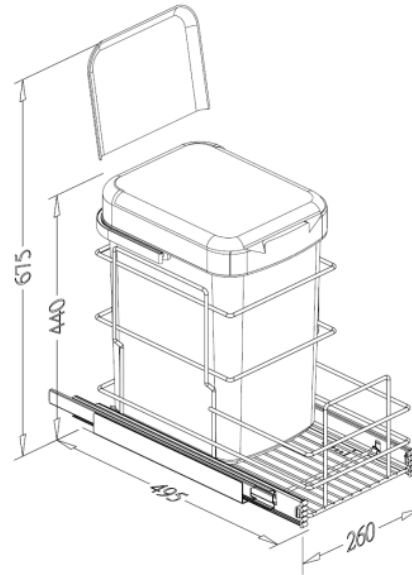

SINGLE WASTE BIN

- Loading capacity 40kgs
- With soft-close function (SC)
- Chrome wire rack

Item No.	Rack	Content Waste bin	Slide	Body Size (W x D x H) mm	Material & Finish (Rack)	For External Cabinet Width
A09830	A09830L x 1pc	Bin-01 x 1pc	G02470 x 1pr	260 x 495 x 440	Steel w/ Chrome	min. 300mm
A09830SC	A09830L x 1pc	Bin-01 x 1pc	G02470SC x 1pr	260 x 495 x 440	Steel w/ Chrome	min. 300mm

SINGLE WASTE BIN

- With door mounted bracket G01375
- Loading capacity 40kgs
- With soft-close function (SC)
- Chrome wire rack