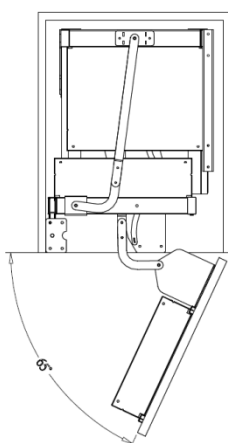

FRAME for "FOUNDER" LARDER UNIT

Item No.	Body Size (W x D x H) mm	Material & Finish	For Internal Cabinet Height
B65002LV-450	410 x 520 x 1260-1390	Steel w/ Lava color coating	1260-1390mm
B65004LV-450	410 x 520 x 1840-1970	Steel w/ Lava color coating	1840-1970mm

LAVA TRAY BASKET for "FOUNDER" LARDER UNIT

Item No.	Body Size W x D x H (mm)	Material & Finish	Position
B05170TLV	281 x 80 x 80	Lava tray basket	Door Basket
B05180TLV	321 x 131 x 80	Lava tray basket	Middle Basket
B05190TLV	321 x 282 x 80	Lava tray basket	Inner Basket

B05190TLV