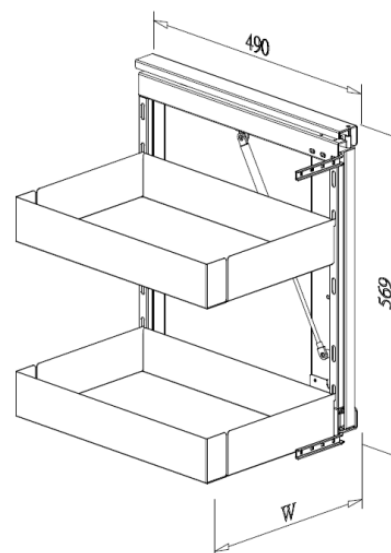

SWIVEL OUT- SMALL SIDE MOUNTED KIT

- With easy-out & soft-close function
- Universal right and left
- Lava tray basket