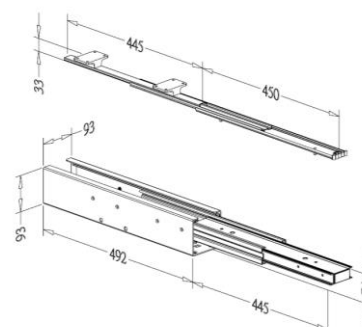

RUNNER SET for TALL UNIT

- Steel with silver color coating
- With soft-close function

Item No.	Body Size	Loading Capacity
	(W x D x H) mm	
G02500SC	93 x 492 x 110	90kgs