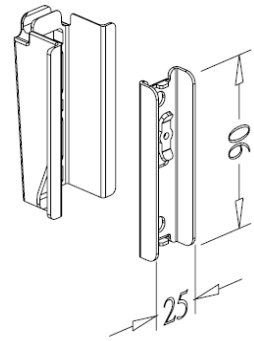

EXTRA BASKET HOLDER SET

- Apply to the extension area of FRAME
- Optional (set)