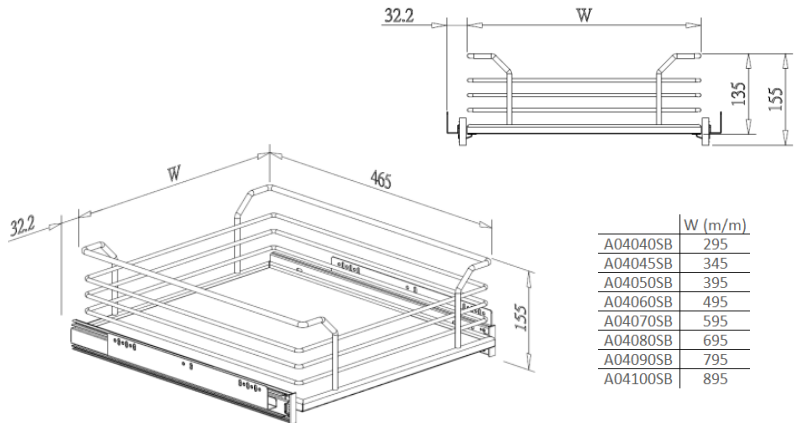

Item No.	Content		Basket w/ Slide (W x D x H) mm	Material & Finish (Basket)	For External Cabinet Width
	Basket	Slide			
A04040SB	A04040SBL x 1pc	G02471SC x 1pr	360-368 x 465 x 155	White chipboard base with chrome fence	400mm
A04045SB	A04045SBL x 1pc	G02471SC x 1pr	410-418 x 465 x 155		450mm
A04050SB	A04050SBL x 1pc	G02471SC x 1pr	460-468 x 465 x 155		500mm
A04060SB	A04060SBL x 1pc	G02471SC x 1pr	560-568 x 465 x 155		600mm
A04070SB	A04070SBL x 1pc	G02471SC x 1pr	660-668 x 465 x 155		700mm
A04080SB	A04080SBL x 1pc	G02471SC x 1pr	760-768 x 465 x 155		800mm
A04090SB	A04090SBL x 1pc	G02471SC x 1pr	860-868 x 465 x 155		900mm
A04100SB	A04100SBL x 1pc	G02471SC x 1pr	960-968 x 465 x 155		1000mm