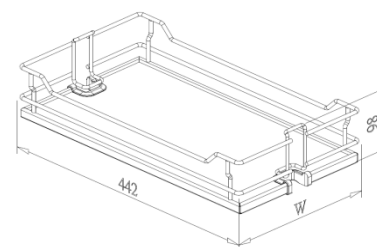

Item No.	Body Size	For External Cabinet Width
	W x D x H (mm)	
B08015LV	100 x 442 x 98	150mm
B08020LV	145 x 442 x 98	200mm
B08025LV	195 x 442 x 98	250mm
B08030LV	245 x 442 x 98	300mm
B08035LV	295 x 442 x 98	350mm
B08040LV	345 x 442 x 98	400mm
B08045LV	395 x 442 x 98	450mm
B08050LV	445 x 442 x 98	500mm
B08060LV	545 x 442 x 98	600mm

RUNNER SET for TALL UNIT

- With soft-close function