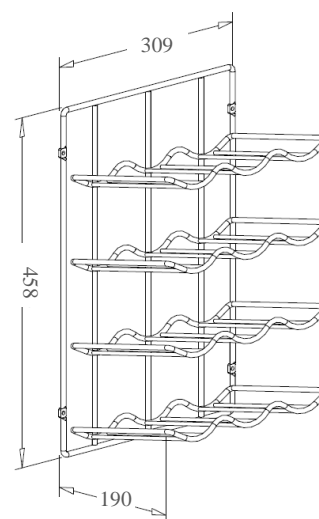

Item No.	Body Size (W x D x H) mm	Material & Finish	For External Cabinet Width
B07048	190 x 309 x 458	Steel w/ Chrome	min. 400mm