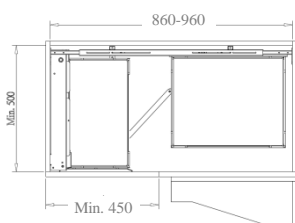

B04340SB-LH