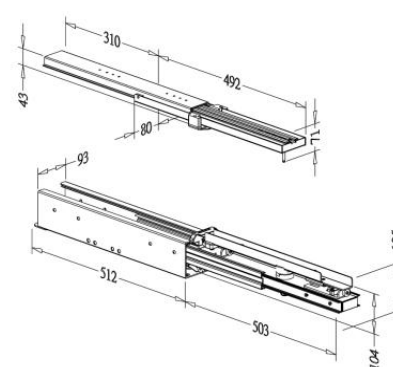

RUNNER SET for EASY TALL UNIT

Item No.	Body Size	Material & Finish	Loading Capacity
	(W x D x H) mm		
G02508SC	93 x 512 x 150	Steel w/ Silver color coating	80kgs