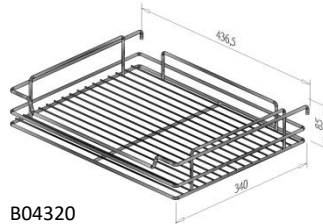

COMPLETE OUT CORNER KIT

- Universal for right & left handed hinge or panel door
- With soft-close function

Item No.	Frame	Content	Body Size (W x D x H) mm	Material & Finish (Basket)	For External Door Opening
B04640SC	B64006SC x 1pc	Door Basket B04320 x 2pcs Inner Basket B04310 x 2pcs	720 x 525 x 595	Steel w/ Chrome	450mm

FRAME for COMPLETE OUT CORNER KIT

Item No.	Body Size (W x D x H) mm	Material & Finish
B64006SC	615 x 525 x 595	Steel w/ Silver Color Coating

WIRE BASKET for COMPLETE OUT CORNER KIT

Item No.	Body Size W x D x H (mm)	Material & Finish	Position
B04310	300 x 417 x 85	Steel w/ Chrome	Inner Basket
B04320	340 x 437 x 85	Steel w/ Chrome	Door Basket