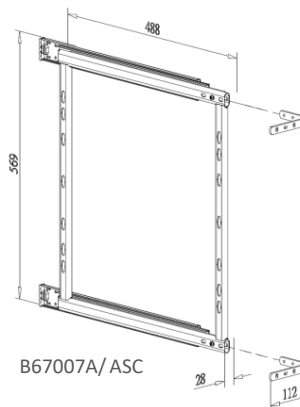

FRAME for SMALL SIDE MOUNTED KIT

- Steel with silver color coating
- A, ASC - Runner without L-Bracket

Item No.	Body Size (W x D x H) mm	For Internal Cabinet Height
B67007A	28 x 488 x 569	min. 570mm
B67007ASC	28 x 488 x 569	min. 570mm
B67007	48 x 488 x 569	min. 570mm
B67007SC	48 x 488 x 569	min. 570mm