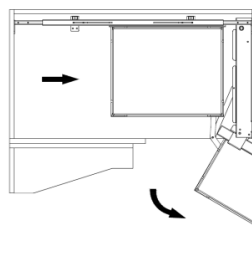

UNIVERSAL MAGIC CORNER

- For both right & left handed door
- With soft-close function

Item No.	Content (Frame, Basket)	Body Size (W x D x H) mm	Material & Finish (Basket)	For External Door Opening
B04340TLV	B64003LV x 1pc Door Basket B04150TLV x 2pcs Inner Basket B04160TLV x 2pcs	860-970 x 500 x 552	Lava tray basket	450mm

FRAME for UNIVERSAL MAGIC CORNER

Item No.	Body Size (W x D x H) mm	Material & Finish
B64003LV	860-970 x 500 x 552	Steel w/ Lava Color Coating

LAVA TRAY BASKET for UNIVERSAL MAGIC CORNER

Item No.	Body Size W x D x H (mm)	Material & Finish	Position
B04150TLV	250 x 431 x 80	Lava tray basket	Door Basket
B04160TLV	451 x 365 x 80	Lava tray basket	Inner Basket

B04160TLV