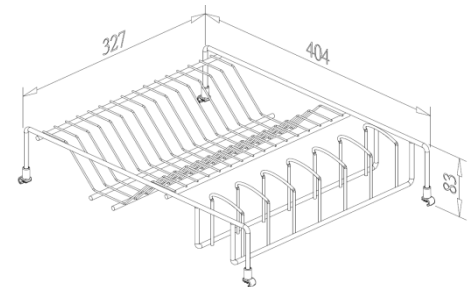

PORTABLE PLATE & BOWL RACK

Item No.	Body Size (W x D x H) mm	Material & finish	Free standing or for Drawer
A04006	327 x 404 x 83	Steel w/ Chrome	From A04050 to A04100