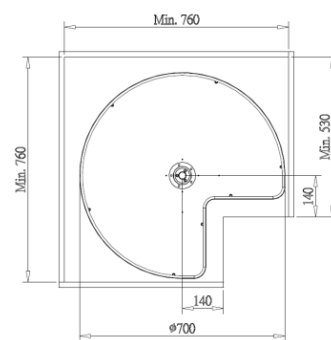

270° PIE-CUT SWIVEL BASKET KIT

• Height 635 - 800mm

Item No.	Content (Pole, Basket)	Body Size Dia.(B) mm	Material & Finish (Basket)	For Corner Cabinet Width
B08200	B08002 x 1pc B08275 x 2pcs	Ø700	Steel w/ Chrome	800mm
B08210	B08002 x 1pc B08285 x 2pcs	Ø820	Steel w/ Chrome	900mm

PIE-CUT WHITE SOLID BASE BASKET KIT

• Height 635 - 800mm

B08200SB

Item No.	Content (Pole, Basket)	Body Size Dia.(B) mm	Material & Finish (Basket)	For Corner Cabinet Width
B08200SB	B08002 x 1pc B08275SB x 2pcs	Ø700	White solid base basket	800mm
B08210SB	B08002 x 1pc B08285SB x 2pcs	Ø810	White solid base basket	900mm