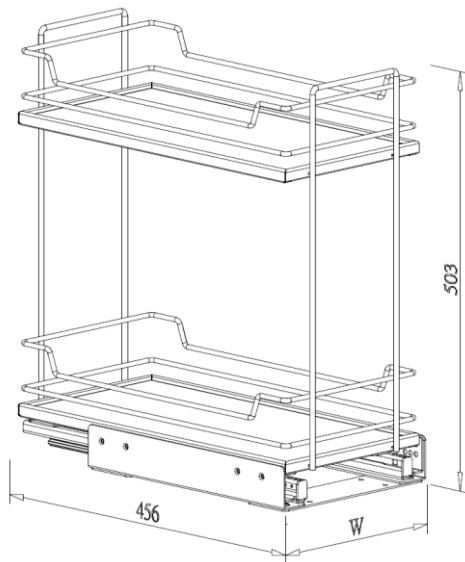

DOUBLE TIERS STORAGE KIT

- Loading capacity 40kgs
- With soft-close function
- Lava chipboard base basket

Item No.	Content		Basket w/ Slide (W x D x H) mm	Material & Finish (Basket)	For External Cabinet Width
	Basket	Slide			
A09120LV	A09120LVL x 1pc	G02470BSC x 1pr	134 x 456 x 503	Lava chipboard base with lava color fence	min. 200mm
A09130LV	A09130LVL x 1pc	G02470BSC x 1pr	234 x 456 x 503		min. 300mm
A09140LV	A09140LVL x 1pc	G02470BSC x 1pr	334 x 456 x 503		min. 400mm