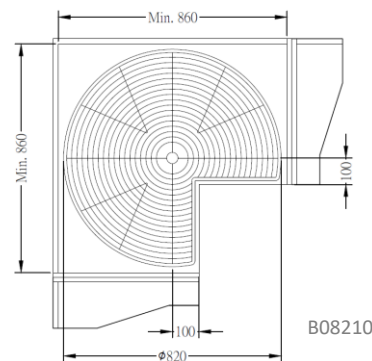

Item No.	Content (Pole, Basket)	Body Size Dia.(B) mm	Material & Finish (Basket)	For Corner Cabinet Width
B08200	B08002 x 1pc B08275 x 2pcs	Ø700	Steel w/ Chrome	800mm
B08210	B08002 x 1pc B08285 x 2pcs	Ø820	Steel w/ Chrome	900mm