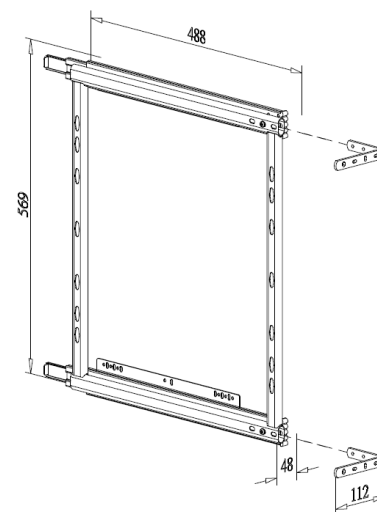

SMALL SIDE MOUNTED KIT

- Available for hinge door or panel door
- Universal right and left
- With soft-close function

Item No.	Content		Body Size (W x D x H) mm	Material & Finish (Basket)	For External Cabinet Width
	Frame	Basket			
B07720TLV	B67007LV x 1pc	B07020TLV x 2pcs	158 x 488 x 569	Lava tray basket	200mm
B07730TLV	B67007LV x 1pc	B07030TLV x 2pcs	248 x 488 x 569	Lava tray basket	300mm
B07740TLV	B67007LV x 1pc	B07040TLV x 2pcs	348 x 488 x 569	Lava tray basket	400mm

FRAME for SMALL SIDE MOUNTED KIT

Item No.	Body Size (W x D x H) mm	Material & Finish	For Internal Cabinet Height
B67007LV	48 x 488 x 569	Steel w/ Lava Color Coating	min. 570mm

LAVA TRAY BASKET for SIDE MOUNTED KIT

- Lava tray basket

Item No.	Body Size W x D x H (mm)	For External Cabinet Width
B07020TLV	110 x 451 x 80	200mm
B07030TLV	200 x 451 x 80	300mm
B07040TLV	300 x 451 x 80	400mm