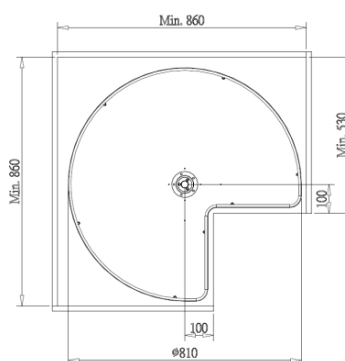

B08210SB

Item No.	Content (Pole, Basket)	Body Size Dia.(B) mm	Material & Finish (Basket)	For Corner Cabinet Width
B08200SB	B08002 x 1pc B08275SB x 2pcs	Ø700	White solid base basket	800mm
B08210SB	B08002 x 1pc B08285SB x 2pcs	Ø810	White solid base basket	900mm