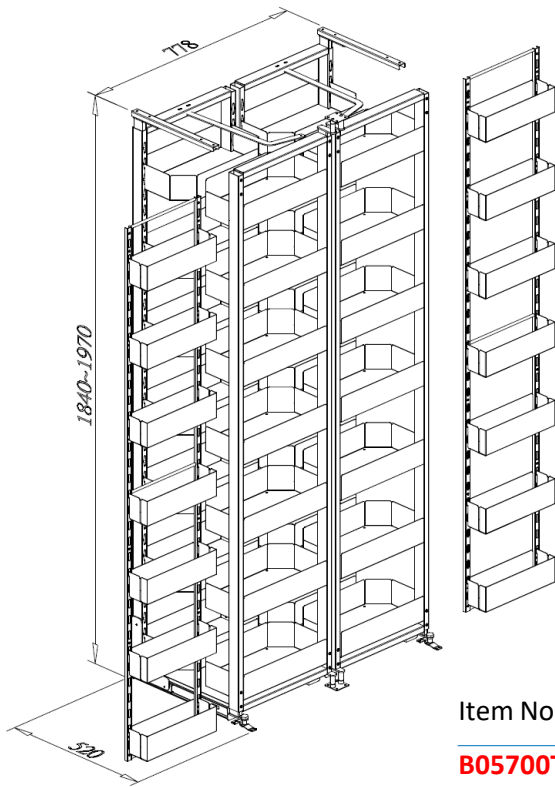

UNIQUE LARDER UNIT, interior cabinet height 1840 -1970mm

- Loading capacity: 100kgs
- Lava tray basket

Item No.	Content (Frame, Basket)	Body Size (W x D x H) mm Material & Finish (Basket)	For External Cabinet Width
B05700TLV	B65007LV x 1set	778 x 520 x 1840-1970	900mm
	B05170TLV x 14pcs	Lava tray basket	
	B05110TLV x 28pcs	Lava tray basket