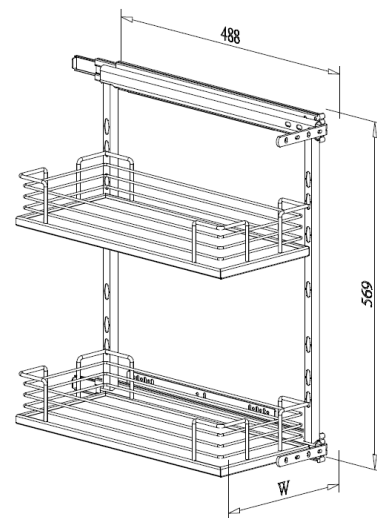

- Available for hinge door or panel door
- Universal right and left
- With soft-close function

Item No.	Content		Body Size (W x D x H) mm	Material & Finish (Basket)	For External Cabinet Width
	Frame	Basket			
B07720LV	B67007LV x 1pc	B07020LV x 2pcs	158 x 488 x 569	Lava chipboard base with lava color fence	200mm
B07730LV	B67007LV x 1pc	B07030LV x 2pcs	248 x 488 x 569		300mm
B07740LV	B67007LV x 1pc	B07040LV x 2pcs	348 x 488 x 569		400mm