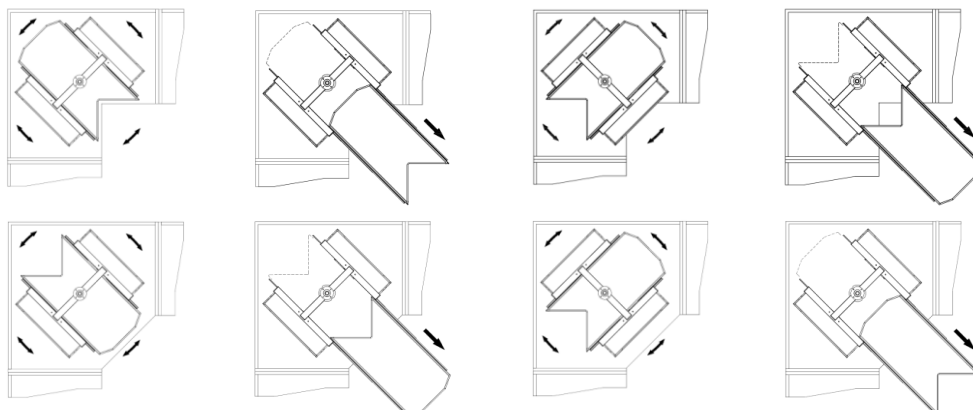

B07020LV

B08604LV

B08605LV

B07020LV

B08604LV / B08605LV

"FOUNDER" LAZY SUSAN

- For both pie cut & full round open door
- Round trip pull out
- Loading capacity 80kgs
- Patent No. M318962

	A	B	X	Y (m/m)
B08580TLV	760	∅720	255	310
B08600TLV	860	∅780	355	450