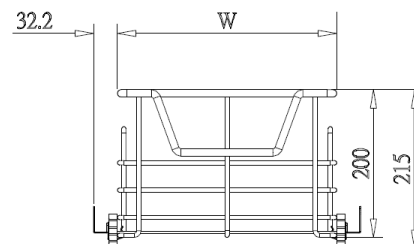

W(m/m)
A04240SC	297
A04245SC	347
A04250SC	397
A04260SC	497
A04270SC	597
A04280SC	697
A04290SC	797
A04300SC	897

Item No.	Content		Basket w/ Slide (W x D x H) mm	Material & Finish (Basket)	For External Cabinet Width
	Basket	Slide			
A04240	A04240L x 1pc	G02471 x 1pr	360-368 x 453 x 215	Steel w/ Chrome	400mm
A04245	A04245L x 1pc	G02471 x 1pr	410-418 x 453 x 215	Steel w/ Chrome	450mm
A04250	A04250L x 1pc	G02471 x 1pr	460-468 x 453 x 215	Steel w/ Chrome	500mm
A04260	A04260L x 1pc	G02471 x 1pr	560-568 x 453 x 215	Steel w/ Chrome	600mm
A04270	A04270L x 1pc	G02471 x 1pr	660-668 x 453 x 215	Steel w/ Chrome	700mm
A04280	A04280L x 1pc	G02471 x 1pr	760-768 x 453 x 215	Steel w/ Chrome	800mm
A04290	A04290L x 1pc	G02471 x 1pr	860-868 x 453 x 215	Steel w/ Chrome	900mm
A04300	A04300L x 1pc	G02471 x 1pr	960-968 x 453 x 215	Steel w/ Chrome	1000mm
A04240SC	A04240L x 1pc	G02471SC x 1pr	360-368 x 453 x 215	Steel w/ Chrome	400mm
A04245SC	A04245L x 1pc	G02471SC x 1pr	410-418 x 453 x 215	Steel w/ Chrome	450mm
A04250SC	A04250L x 1pc	G02471SC x 1pr	460-468 x 453 x 215	Steel w/ Chrome	500mm
A04260SC	A04260L x 1pc	G02471SC x 1pr	560-568 x 453 x 215	Steel w/ Chrome	600mm
A04270SC	A04270L x 1pc	G02471SC x 1pr	660-668 x 453 x 215	Steel w/ Chrome	700mm
A04280SC	A04280L x 1pc	G02471SC x 1pr	760-768 x 453 x 215	Steel w/ Chrome	800mm
A04290SC	A04290L x 1pc	G02471SC x 1pr	860-868 x 453 x 215	Steel w/ Chrome	900mm
A04300SC	A04300L x 1pc	G02471SC x 1pr	960-968 x 453 x 215	Steel w/ Chrome	1000mm