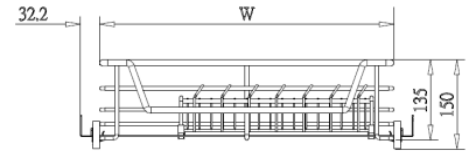

BOWL & PLATE DRAWER

- Height 150mm
- Loading capacity 40kgs
- With soft-close function (SC)
- Chrome wire basket

	W(m/m)
A09050SC	397
A09060SC	497
A09070SC	597
A09080SC	697
A09090SC	797
A09100SC	897

Item No.	Content		Basket w/ Slide (W x D x H) mm	Material & Finish (Basket)	For External Cabinet Width
	Basket	Slide			
A09050	A09050L x 1pc	G02471 x 1pr	460-468 x 453 x 150	Steel w/ Chrome	500mm
A09060	A09060L x 1pc	G02471 x 1pr	560-568 x 453 x 150	Steel w/ Chrome	600mm
A09070	A09070L x 1pc	G02471 x 1pr	660-668 x 453 x 150	Steel w/ Chrome	700mm
A09080	A09080L x 1pc	G02471 x 1pr	760-768 x 453 x 150	Steel w/ Chrome	800mm
A09090	A09090L x 1pc	G02471 x 1pr	860-868 x 453 x 150	Steel w/ Chrome	900mm
A09100	A09100L x 1pc	G02471 x 1pr	960-968 x 453 x 150	Steel w/ Chrome	1000mm
A09050SC	A09050L x 1pc	G02471SC x 1pr	460-468 x 453 x 150	Steel w/ Chrome	500mm
A09060SC	A09060L x 1pc	G02471SC x 1pr	560-568 x 453 x 150	Steel w/ Chrome	600mm
A09070SC	A09070L x 1pc	G02471SC x 1pr	660-668 x 453 x 150	Steel w/ Chrome	700mm
A09080SC	A09080L x 1pc	G02471SC x 1pr	760-768 x 453 x 150	Steel w/ Chrome	800mm
A09090SC	A09090L x 1pc	G02471SC x 1pr	860-868 x 453 x 150	Steel w/ Chrome	900mm
A09100SC	A09100L x 1pc	G02471SC x 1pr	960-968 x 453 x 150	Steel w/ Chrome	1000mm