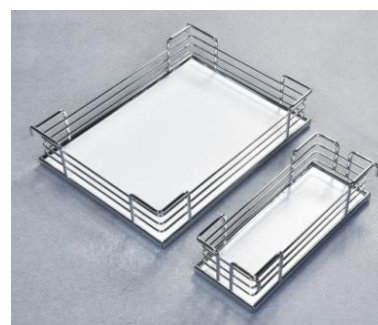

B05145SB / B05150SB / B05160SB