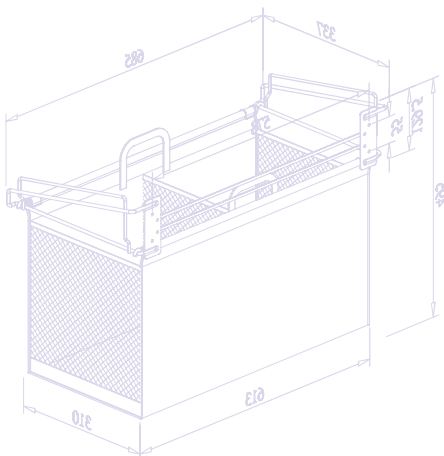

STORAGE CONTAINER

Item No.	Body Size (W x D x H) mm	Material	
		Cap	Bottle
SC - B01	100 x 100 x 98	PP	AS
SC - B02	100 x 100 x 147	PP	AS
SC - B03	100 x 100 x 196	PP	AS

SC - B01

SC - B02

SC - B03

AMW INTERNATIONAL CO., LTD.