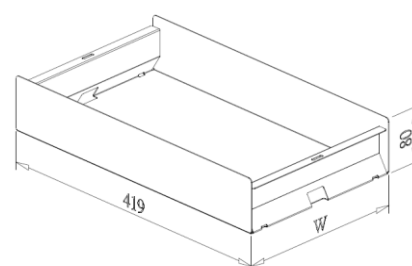

Item No.	Body Size W x D x H (mm)	For External Cabinet Width
B08015TLV	100 x 419 x 80	150mm
B08020TLV	145 x 419 x 80	200mm
B08025TLV	195 x 419 x 80	250mm
B08030TLV	245 x 419 x 80	300mm
B08035TLV	295 x 419 x 80	350mm
B08040TLV	345 x 419 x 80	400mm
B08045TLV	395 x 419 x 80	450mm
B08050TLV	445 x 419 x 80	500mm
B08060TLV	545 x 419 x 80	600mm