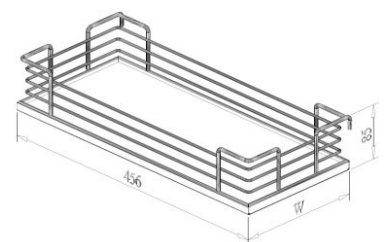

LAVA CHIPBOARD BASE BASKET for SIDE MOUNTED KIT

- Lava chipboard base with lava color fence

Item No.	Body Size W x D x H (mm)	For External Cabinet Width
B07020LV	110 x 456 x 85	200mm
B07030LV	200 x 456 x 85	300mm
B07040LV	300 x 456 x 85	400mm