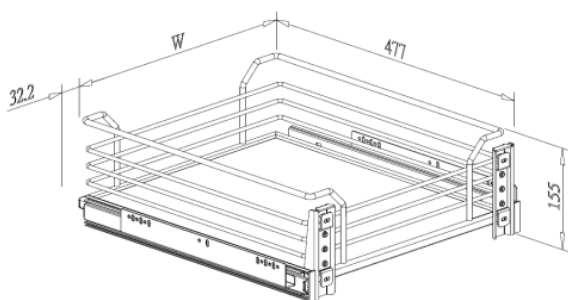

DRAWER SB

- Height 155mm
- With door mounted bracket G01135
- Loading capacity 40kgs
- With soft-close function
- White chipboard base in chrome fence basket