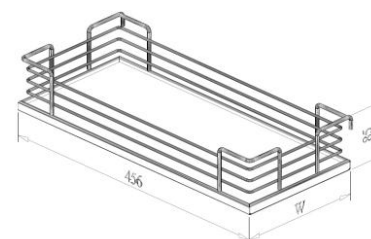

WHITE CHIPBOARD BASE BASKET for SIDE MOUNTED KIT

- White chipboard base with chrome fence

Item No.	Body Size W x D x H (mm)	For External Cabinet Width
B07020SB	110 x 456 x 85	200mm
B07030SB	200 x 456 x 85	300mm
B07040SB	300 x 456 x 85	400mm