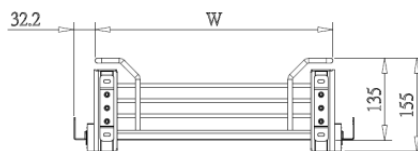

W (m/m)
A04040DSB	295
A04045DSB	345
A04050DSB	395
A04060DSB	495
A04070DSB	595
A04080DSB	695
A04090DSB	795
A04100DSB	895

Item No.	Content			Basket w/ Slide (W x D x H) mm	For External Cabinet Width
	Basket	Slide	Door Bracket		
A04040DSB	A04040SBL x 1pc	G02471SC x 1pr	G01135 x 1pr	360-368 x 477 x 155	400mm
A04045DSB	A04045SBL x 1pc	G02471SC x 1pr	G01135 x 1pr	410-418 x 477 x 155	450mm
A04050DSB	A04050SBL x 1pc	G02471SC x 1pr	G01135 x 1pr	460-468 x 477 x 155	500mm
A04060DSB	A04060SBL x 1pc	G02471SC x 1pr	G01135 x 1pr	560-568 x 477 x 155	600mm
A04070DSB	A04070SBL x 1pc	G02471SC x 1pr	G01135 x 1pr	660-668 x 477 x 155	700mm
A04080DSB	A04080SBL x 1pc	G02471SC x 1pr	G01135 x 1pr	760-768 x 477 x 155	800mm
A04090DSB	A04090SBL x 1pc	G02471SC x 1pr	G01135 x 1pr	860-868 x 477 x 155	900mm
A04100DSB	A04100SBL x 1pc	G02471SC x 1pr	G01135 x 1pr	960-968 x 477 x 155	1000mm

DRAWER SB

- Height 220mm
- With door mounted bracket G01135
- Loading capacity 40kgs
- With soft-close function
- White chipboard base in chrome fence basket