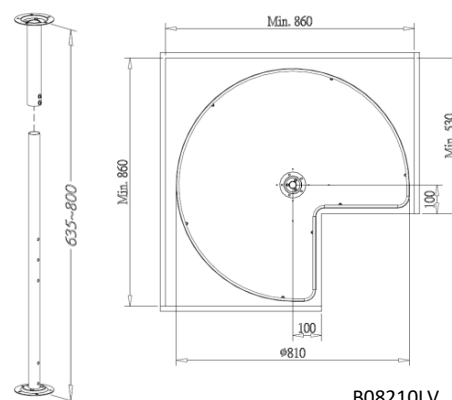

Item No.	Content (Pole, Basket)	Body Size Dia.(B) mm	Material & Finish (Basket)	For Corner Cabinet Width
B08200LV	B08002LV x 1pc B08275LV x 2pcs	$\phi 700$	Lava solid base basket	800mm
B08210LV	B08002LV x 1pc B08285LV x 2pcs	$\phi 810$	Lava solid base basket	900mm

B08210LV