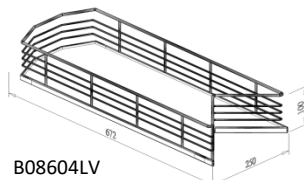

"FOUNDER" LAZY SUSAN

- For both pie cut & full round open door
- Round trip pull out
- Loading capacity 80kgs
- Patent No. M318962

	A	B	X	Y (m/m)
B08580SB	760	φ720	255	310
B08600SB	860	φ780	355	450

Item No.	Frame	Content	Body Size	Material & Finish	For Corner
		Basket	Dia.(B) x H mm	(Basket)	Cabinet Width
B08580LV	B68058LV x 1set	B07020LV x 4pcs, B08604LV x 2pcs	Ø720 x 620-770	Lava chipboard base	800mm
B08600LV	B68060LV x 1set	B07020LV x 4pcs, B08605LV x 2pcs	Ø780 x 620-770	with lava color fence	900mm

ADJUSTABLE FRAME for FOUNDER LAZY SUSAN, round trip

Item No.	Body Size	Material & Finish
	(W x D x H) mm	
B68058LV	337 x 610 x 620-770	Steel w/ Lava Color Coating
B68060LV	437 x 610 x 620-770	Steel w/ Lava Color Coating

	X(m/m)
B68058	337
B68060	437

LAVA CHIPBOARD BASE BASKET for FOUNDER LAZY SUSAN

Item No.	Body Size	Material & Finish
	(W x D x H) mm	
B07020LV	456 x 110 x 85	Lava chipboard base with lava color fence
B08604LV	250 x 672 x 100	Lava chipboard base with lava color fence
B08605LV	350 x 705 x 100	Lava chipboard base with lava color fence