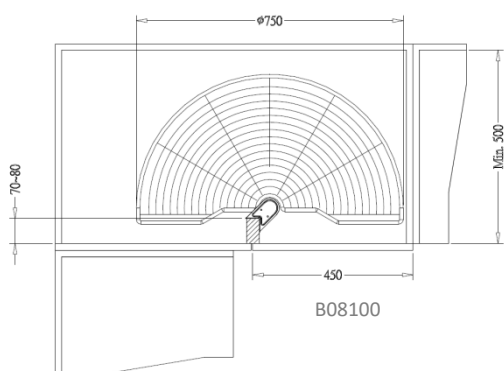

Item No.	Content	Body Size Dia.(B) mm	Material & Finish (Basket)	For External Door Opening
B08100	Pole B08001 x 1set, Basket B08175 x 2pcs	Ø750	Steel w/ Chrome	450mm
B08110	Pole B08001 x 1set, Basket B08185 x 2pcs	Ø850	Steel w/ Chrome	500mm