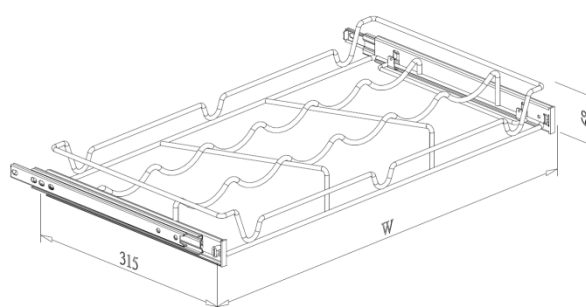

Item No.	Content		Rack w/ Slide (W x D x H) mm	Material & Finish (Rack)	(W x D) inch Internal Size
	Rack	Slide			
WB021814C	Rack x 1pc	SL310FGx 1pr	455 x 315 x 68	Steel w/ Chrome	18" x 14"
WB022414C	Rack x 1pc	SL310FGx 1pr	608 x 315 x 68	Steel w/ Chrome	24" x 14"
WB023014C	Rack x 1pc	SL310FGx 1pr	761 x 315 x 68	Steel w/ Chrome	30" x 14"
WB021814MB	Rack x 1pc	SL310Bx 1pr	455 x 315 x 68	Steel w/ Matte Black	18" x 14"
WB022414MB	Rack x 1pc	SL310Bx 1pr	608 x 315 x 68	Steel w/ Matte Black	24" x 14"
WB023014MB	Rack x 1pc	SL310Bx 1pr	761 x 315 x 68	Steel w/ Matte Black	30" x 14"