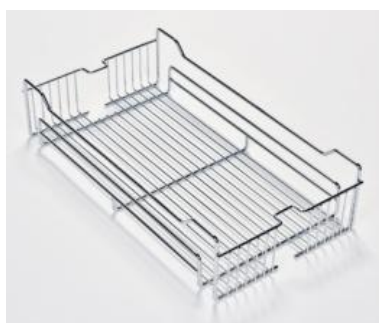

WIRE BASKET for TALL UNIT

- Steel with chrome plated