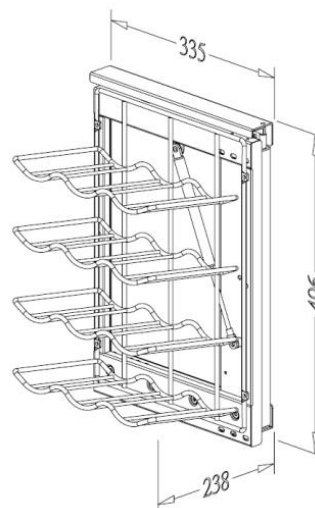

Item No.	Content		Body Size (W x D x H) mm	Material & Finish (Rack)	For External Cabinet Width
	Frame	Rack			
B07548SC	S07335SC-1	B07048 x 1pc	238 x 335 x 496	Steel w/ Chrome	min. 400mm