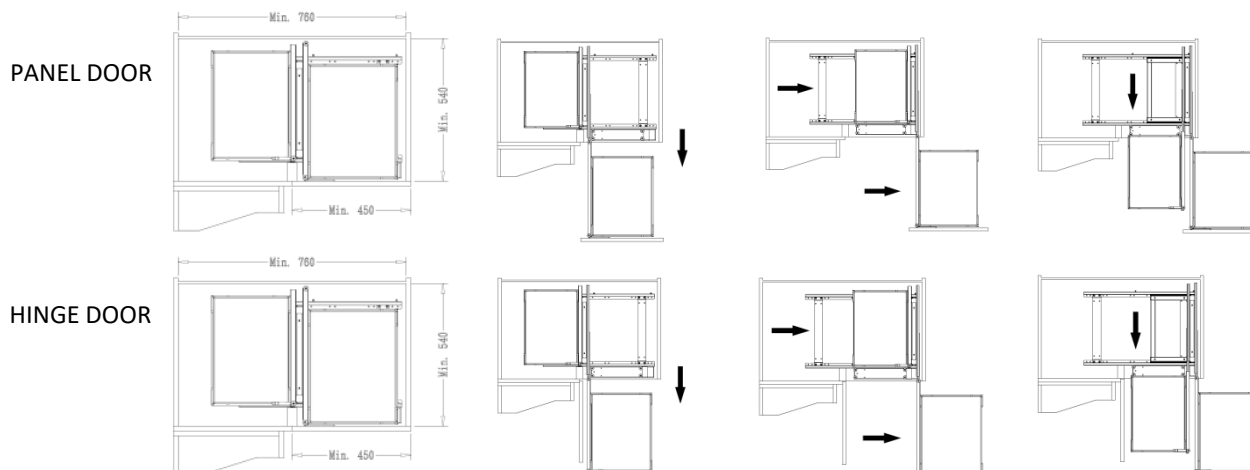

COMPLETE OUT CORNER KIT

- Universal for right & left handed hinge or panel door
- With soft-close function

Item No.	Frame	Content	Basket	Body Size (W x D x H) mm	Material & Finish (Basket)	For External Door Opening
B04640LV	B64006LV x 1pc	Door Basket	B04320LV x 2pcs Inner Basket B04310LV x 2pcs	720 x 525 x 595	Lava chipboard base with lava color fence	450mm

FRAME for COMPLETE OUT CORNER KIT

Item No.	Body Size (W x D x H) mm	Material & Finish
B64006LV	615 x 525 x 595	Steel w/ Lava Color Coating

LAVA CHIPBOARD BASE BASKET for COMPLETE OUT CORNER KIT

Item No.	Body Size W x D x H (mm)	Material & Finish	Position
B04310LV	300 x 416 x 85	Lava chipboard base	Inner Basket
B04320LV	340 x 436 x 85	with lava color fence	Door Basket