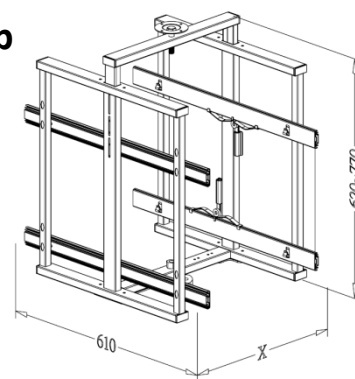

ADJUSTABLE FRAME for FOUNDER LAZY SUSAN, round trip

Item No.	Body Size (W x D x H) mm	Material & Finish
B68058	337 x 610 x 620-770	Steel w/ Silver Color Coating
B68060	437 x 610 x 620-770	Steel w/ Silver Color Coating

	X(m/m)
B68058	337
B68060	437