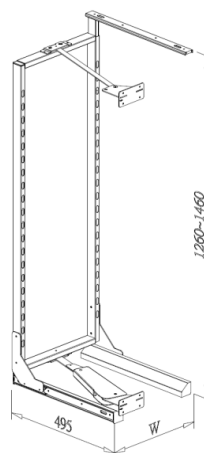

ADJUSTABLE FRAME for EASY OUT LARDER

Item No.	Body Size (W x D x H) mm	Material & Finish	For Internal Cabinet Width
B65014SC-300	234 x 495 x 1260-1460	Steel w/ Silver color coating	300mm
B65014SC-400	334 x 495 x 1260-1460	Steel w/ Silver color coating	400mm
B65014SC-450	384 x 495 x 1260-1460	Steel w/ Silver color coating	450mm
B65014SC-500	434 x 495 x 1260-1460	Steel w/ Silver color coating	500mm
B65014SC-600	534 x 495 x 1260-1460	Steel w/ Silver color coating	600mm
B65017SC-300	234 x 495 x 1840-2040	Steel w/ Silver color coating	300mm
B65017SC-400	334 x 495 x 1840-2040	Steel w/ Silver color coating	400mm
B65017SC-450	384 x 495 x 1840-2040	Steel w/ Silver color coating	450mm
B65017SC-500	434 x 495 x 1840-2040	Steel w/ Silver color coating	500mm
B65017SC-600	534 x 495 x 1840-2040	Steel w/ Silver color coating	600mm

B65014SC-
300/ 400/ 450/ 500/ 600