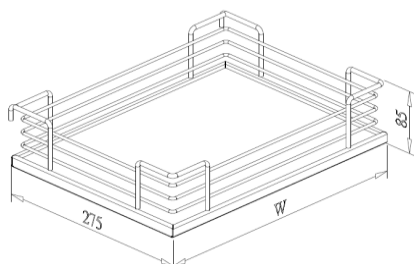

B05145LV / B05150LV / B05160LV