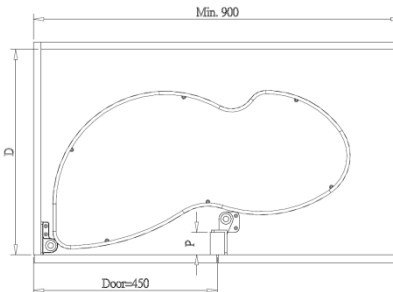

B08700-45LH

P (m/m)	D (m/m)
55	Min. 500
65	Min. 510
75	Min. 520
80	Min. 530