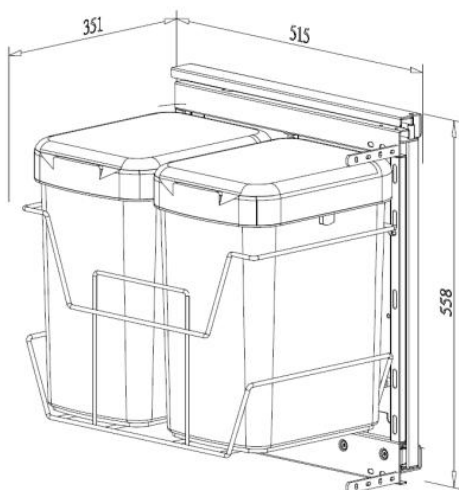

Item No.	Content		Waste Bin	Body Size (W x D x H) mm	Material & Finish (Rack)	For External Cabinet Width
	Frame	Rack				
B07500LV	B67005LV x 1 pc	A09840LV x 1pc	Bin-01 x 2pcs	351 x 515 x 558	Steel w/ Lava color	450mm