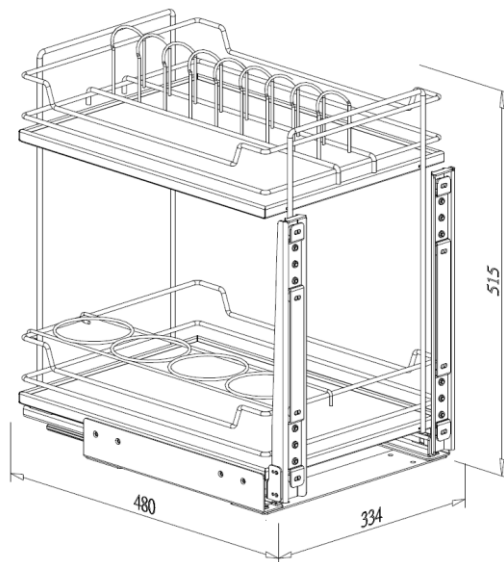

UTILITY BASKET KIT

- With black door mounted bracket G01375B
- Loading capacity 40kgs
- With soft-close function
- Lava chipboard base basket

Item No.	Content			Basket w/ Slide (W x D x H) mm	Material & Finish (Basket)	For External Cabinet Width
	Basket	Slide	Door Bracket			
A09021DLV	A09021LVL x 1pc	G02470BSC x 1pr	G01375B x 1pr	334 x 480 x 515	Lava chipboard base with lava color fence	min. 400mm