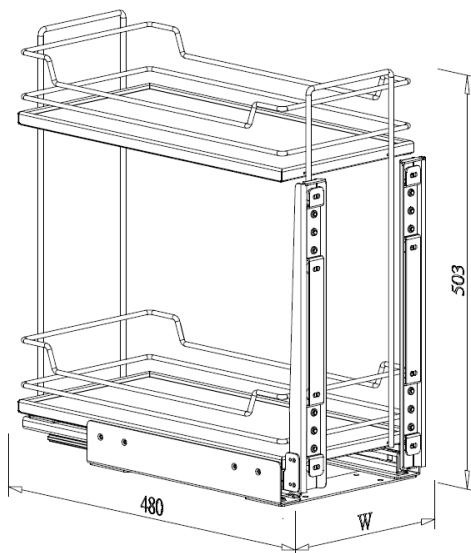

DOUBLE TIERS STORAGE KIT

- With black door mounted bracket G01375B
- Loading capacity 40kgs
- With soft-close function
- Lava chipboard base basket

Item No.	Content			Basket w/ Slide (W x D x H) mm	Material & Finish (Basket)	For External Cabinet Width
	Basket	Slide	Door Bracket			
A09120DLV	A09120LVL x 1pc	G02470BSC x 1pr	G01375B x 1pr	134 x 480 x 503	Lava chipboard base with lava color fence	min. 200mm
A09130DLV	A09130LVL x 1pc	G02470BSC x 1pr	G01375B x 1pr	234 x 480 x 503		min. 300mm
A09140DLV	A09140LVL x 1pc	G02470BSC x 1pr	G01375B x 1pr	334 x 480 x 503		min. 400mm