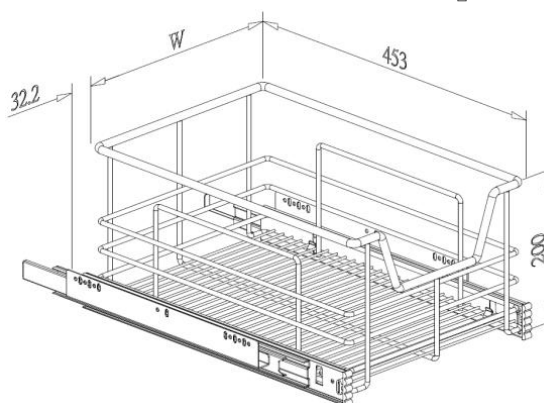

W(m/m)
A04240SC	297
A04245SC	347
A04250SC	397
A04260SC	497
A04270SC	597
A04280SC	697
A04290SC	797
A04300SC	897

Item No.	Content		Basket w/ Slide (W x D x H) mm	Material & Finish (Basket)	For External Cabinet Width
	Basket	Slide			
A04240	A04240L x 1pc	G02471 x 1pr	360-368 x 453 x 215	Steel w/ Chrome	400mm
A04245	A04245L x 1pc	G02471 x 1pr	410-418 x 453 x 215	Steel w/ Chrome	450mm
A04250	A04250L x 1pc	G02471 x 1pr	460-468 x 453 x 215	Steel w/ Chrome	500mm
A04260	A04260L x 1pc	G02471 x 1pr	560-568 x 453 x 215	Steel w/ Chrome	600mm
A04270	A04270L x 1pc	G02471 x 1pr	660-668 x 453 x 215	Steel w/ Chrome	700mm
A04280	A04280L x 1pc	G02471 x 1pr	760-768 x 453 x 215	Steel w/ Chrome	800mm
A04290	A04290L x 1pc	G02471 x 1pr	860-868 x 453 x 215	Steel w/ Chrome	900mm
A04300	A04300L x 1pc	G02471 x 1pr	960-968 x 453 x 215	Steel w/ Chrome	1000mm
A04240SC	A04240L x 1pc	G02471SC x 1pr	360-368 x 453 x 215	Steel w/ Chrome	400mm
A04245SC	A04245L x 1pc	G02471SC x 1pr	410-418 x 453 x 215	Steel w/ Chrome	450mm
A04250SC	A04250L x 1pc	G02471SC x 1pr	460-468 x 453 x 215	Steel w/ Chrome	500mm
A04260SC	A04260L x 1pc	G02471SC x 1pr	560-568 x 453 x 215	Steel w/ Chrome	600mm
A04270SC	A04270L x 1pc	G02471SC x 1pr	660-668 x 453 x 215	Steel w/ Chrome	700mm
A04280SC	A04280L x 1pc	G02471SC x 1pr	760-768 x 453 x 215	Steel w/ Chrome	800mm
A04290SC	A04290L x 1pc	G02471SC x 1pr	860-868 x 453 x 215	Steel w/ Chrome	900mm
A04300SC	A04300L x 1pc	G02471SC x 1pr	960-968 x 453 x 215	Steel w/ Chrome	1000mm