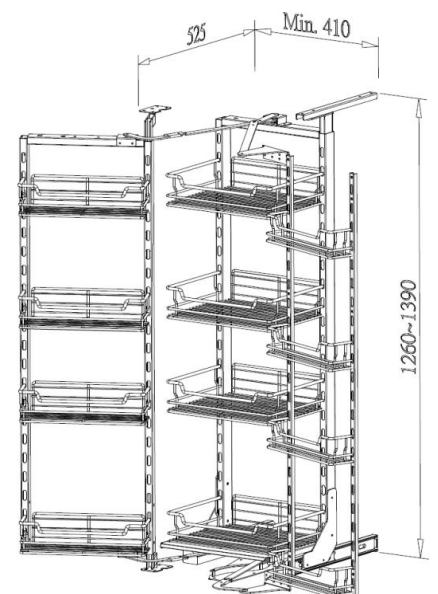

"FOUNDER" LARDER UNIT, interior cabinet height 1840-1970mm

- Loading capacity: 60kgs
- Universal for right & left handed door
- With soft-close function
- Chrome wire basket
- Patent No. M318956

Item No.	Content (Frame, Basket)	Body Size (W x D x H) mm Material & Finish (Basket)	For External Cabinet Width
B09845SC	B65004SC-450 x 1set	410 x 525 x 1840-1970	450mm
	B05170 x 6pcs	Steel w/ Chrome	
	B05180 x 6pcs	Steel w/ Chrome	
	B05190 x 6pcs	Steel w/ Chrome	

"FOUNDER" LARDER UNIT, interior cabinet height 1260-1390mm

- Loading capacity: 60kgs
- Universal for right & left handed door
- With soft-close function
- Chrome wire basket
- Patent No. M318956

Item No.	Content (Frame, Basket)	Body Size (W x D x H) mm Material & Finish (Basket)	For External Cabinet Width
B09645SC	B65002SC-450 x 1set	410 x 525 x 1260-1390	450mm
	B05170 x 4pcs	Steel w/ Chrome	
	B05180 x 4pcs	Steel w/ Chrome	
	B05190 x 4pcs	Steel w/ Chrome	