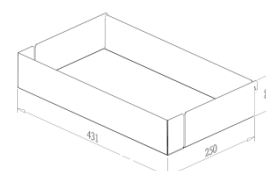

UNIVERSAL MAGIC CORNER

- For both right & left handed door
- With soft-close function

Item No.	Content (Frame, Basket)	Body Size (W x D x H) mm	Material & Finish (Basket)	For External Door Opening
B04340TLV	B64003LV x 1pc Door Basket B04150TLV x 2pcs Inner Basket B04160TLV x 2pcs	860-970 x 500 x 552	Lava tray basket	450mm

FRAME for UNIVERSAL MAGIC CORNER

Item No.	Body Size (W x D x H) mm	Material & Finish
B64003LV	860-970 x 500 x 552	Steel w/ Lava Color Coating

LAVA TRAY BASKET for UNIVERSAL MAGIC CORNER

Item No.	Body Size W x D x H (mm)	Material & Finish	Position
B04150TLV	250 x 431 x 80	Lava tray basket	Door Basket
B04160TLV	451 x 365 x 80	Lava tray basket	Inner Basket

B04150TLV