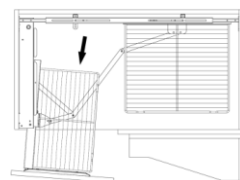

UNIVERSAL MAGIC CORNER

- For both right & left handed door
- With soft-close function

Item No.	Frame	Content	Body Size (W x D x H) mm	Material & Finish (Basket)	For External Door Opening
B04340SC	B64003SC x 1pc	Door Basket B04150 x 2pcs Inner Basket B04160 x 2pcs	860-970 x 500 x 552	Steel w/ Chrome	450mm

FRAME for UNIVERSAL MAGIC CORNER

Item No.	Body Size (W x D x H) mm	Material & Finish
B64003SC	860-970 x 500 x 552	Steel w/ Silver Color Coating

WIRE BASKET for UNIVERSAL MAGIC CORNER

Item No.	Body Size W x D x H (mm)	Material & Finish	Position
B04150	250 x 437 x 85	Steel w/ Chrome	Door Basket
B04160	457 x 388 x 85	Steel w/ Chrome	Inner Basket

B04160