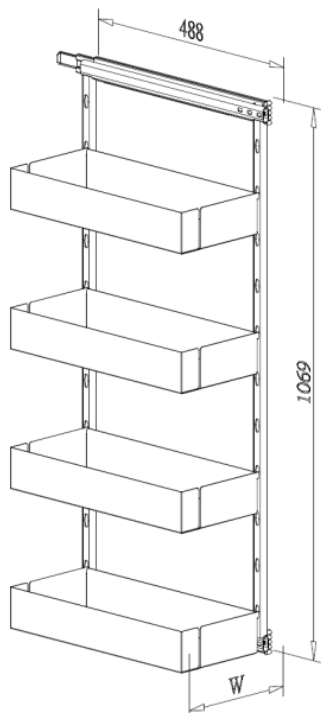

SIDE MOUNTED KIT

- Available for hinge door
- Universal right and left
- With soft-close function
- Lava tray basket

Item No.	Content		Body Size (W x D x H) mm	Material & Finish (Basket)	For External Cabinet Width
	Frame	Basket			
B07620TLV	B67006LV x 1pc	B07020TLV x 4pcs	158 x 488 x 1069	Lava tray basket	200mm
B07630TLV	B67006LV x 1pc	B07030TLV x 4pcs	248 x 488 x 1069	Lava tray basket	300mm
B07640TLV	B67006LV x 1pc	B07040TLV x 4pcs	348 x 488 x 1069	Lava tray basket	400mm

FRAME for SIDE MOUNTED KIT

Item No.	Body Size (W x D x H) mm	Material & Finish	For Internal Cabinet Height
B67006LV	48 x 488 x 1069	Steel w/ Lava Color Coating	min. 1070mm

LAVA TRAY BASKET for SIDE MOUNTED KIT

- Lava tray basket

Item No.	Body Size W x D x H (mm)	For External Cabinet Width
B07020TLV	110 x 451 x 80	200mm
B07030TLV	200 x 451 x 80	300mm
B07040TLV	300 x 451 x 80	400mm