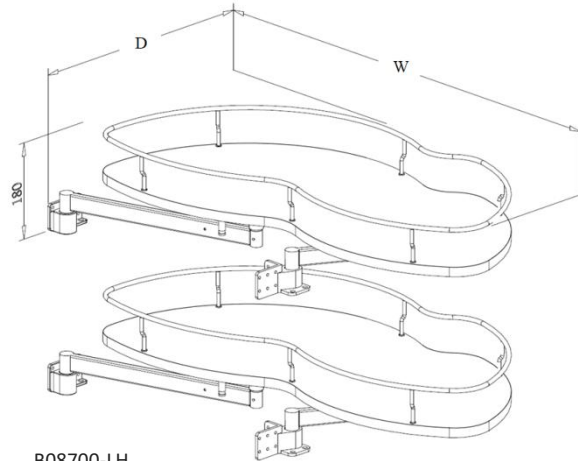

SWIVEL OUT CORNER KIT

- With Soft-close function

B08700-LH