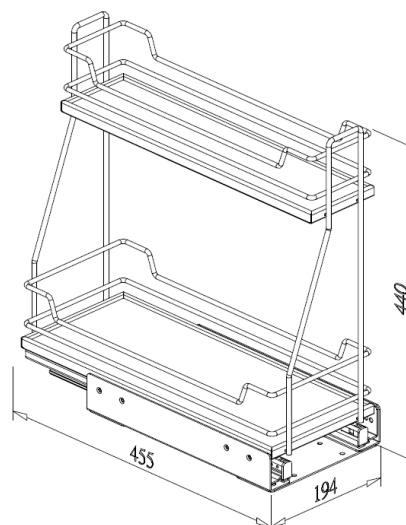

Item No.	Content		Basket w/ Slide (W x D x H) mm	Material & Finish (Basket)	For External Cabinet Width
	Basket	Slide			
A09061LV	A09061LVL x 1pc	G02470BSC x 1pr	194 x 455 x 438	Lava chipboard base with lava color fence	min. 300mm