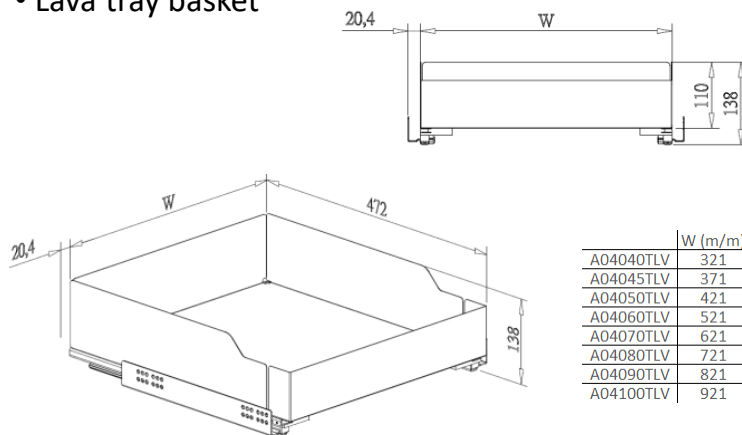

DRAWER TLV

- Height 138mm
- Loading capacity 40kgs
- With soft-close function
- Lava tray basket

Item No.	Content		Basket w/ Slide (W x D x H) mm	Material & Finish (Basket)	For External Cabinet Width
	Basket	Slide			
A04040TLV	A04040TLVL x 1pc	G02471BSC x 1pr	360-368 x 472 x 138	Lava tray basket	400mm
A04045TLV	A04045TLVL x 1pc	G02471BSC x 1pr	410-418 x 472 x 138	Lava tray basket	450mm
A04050TLV	A04050TLVL x 1pc	G02471BSC x 1pr	460-468 x 472 x 138	Lava tray basket	500mm
A04060TLV	A04060TLVL x 1pc	G02471BSC x 1pr	560-568 x 472 x 138	Lava tray basket	600mm
A04070TLV	A04070TLVL x 1pc	G02471BSC x 1pr	660-668 x 472 x 138	Lava tray basket	700mm
A04080TLV	A04080TLVL x 1pc	G02471BSC x 1pr	760-768 x 472 x 138	Lava tray basket	800mm
A04090TLV	A04090TLVL x 1pc	G02471BSC x 1pr	860-868 x 472 x 138	Lava tray basket	900mm
A04100TLV	A04100TLVL x 1pc	G02471BSC x 1pr	960-968 x 472 x 138	Lava tray basket	1000mm