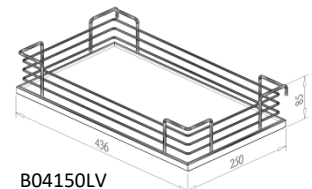

UNIVERSAL MAGIC CORNER

- For both right & left handed door
- With soft-close function

Item No.	Content (Frame, Basket)	Body Size (W x D x H) mm	Material & Finish (Basket)	For External Door Opening
B04340LV	B64003LV x 1pc Door Basket B04150LV x 2pcs Inner Basket B04160LV x 2pcs	860-970 x 500 x 552	Lava chipboard base with lava color fence	450mm

FRAME for UNIVERSAL MAGIC CORNER

Item No.	Body Size (W x D x H) mm	Material & Finish
B64003LV	860-970 x 500 x 552	Steel w/ Lava Color Coating

LAVA CHIPBOARD BASE BASKET for UNIVERSAL MAGIC CORNER

Item No.	Body Size W x D x H (mm)	Material & Finish	Position
B04150LV	250 x 436 x 85	Lava chipboard base with lava color fence	Door Basket
B04160LV	456 x 365 x 85	Lava chipboard base with lava color fence	Inner Basket