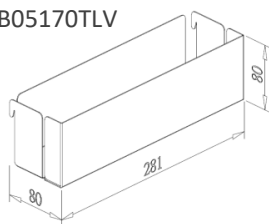

ADJUSTABLE FRAME for UNIQUE LARDER UNIT

Item No.	Body Size (W x D x H) mm	Material & Finish	For Internal Cabinet Height
B65005LV	778 x 520 x 1260-1390	Steel w/ Lava color coating	1260-1390mm
B65007LV	778 x 520 x 1840-1970	Steel w/ Lava color coating	1840-1970mm

LAVA TRAY BASKET for UNIQUE LARDER UNIT

Item No.	Body Size W x D x H (mm)	Material & Finish	Position
B05110TLV	359 x 197 x 80	Lava tray basket	Inner Basket
B05170TLV	281 x 80 x 80	Lava tray basket	Door Basket

B05170TLV