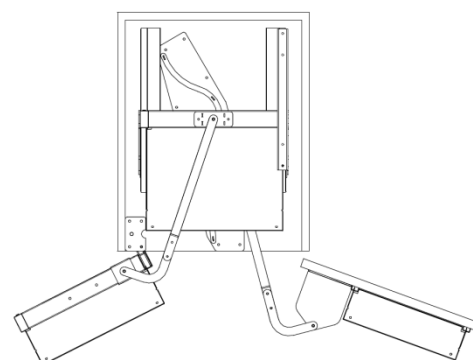

FRAME for "FOUNDER" LARDER UNIT

Item No.	Body Size (W x D x H) mm	Material & Finish	For Internal Cabinet Height
B65002LV-450	410 x 520 x 1260-1390	Steel w/ Lava color coating	1260-1390mm
B65004LV-450	410 x 520 x 1840-1970	Steel w/ Lava color coating	1840-1970mm

LAVA TRAY BASKET for "FOUNDER" LARDER UNIT

Item No.	Body Size W x D x H (mm)	Material & Finish	Position
B05170TLV	281 x 80 x 80	Lava tray basket	Door Basket
B05180TLV	321 x 131 x 80	Lava tray basket	Middle Basket
B05190TLV	321 x 282 x 80	Lava tray basket	Inner Basket

B05190TLV