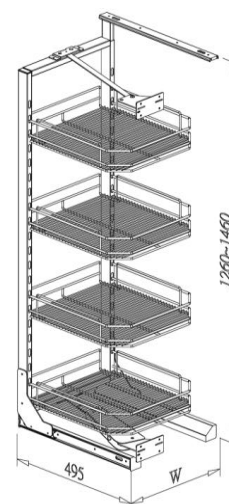

Item No.	Content		Body Size (W x D x H) mm	Material & Finish (Basket)	For External Cabinet Width
	Frame	Basket			
B05430SC	B65014SC-300 x 1set	B05330L x 4pcs	234 x 495 x 1260-1460	Steel w/ Chrome	300mm
B05440SC	B65014SC-400 x 1set	B05340L x 4pcs	334 x 495 x 1260-1460	Steel w/ Chrome	400mm
B05445SC	B65014SC-450 x 1set	B05345L x 4pcs	384 x 495 x 1260-1460	Steel w/ Chrome	450mm
B05450SC	B65014SC-500 x 1set	B05350L x 4pcs	434 x 495 x 1260-1460	Steel w/ Chrome	500mm
B05460SC	B65014SC-600 x 1set	B05360L x 4pcs	534 x 495 x 1260-1460	Steel w/ Chrome	600mm