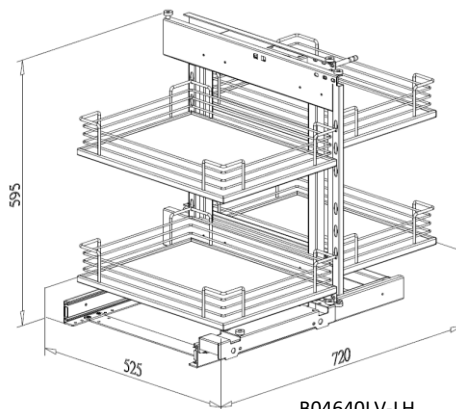

COMPLETE OUT CORNER KIT

- Universal for right & left handed hinge or panel door
- With soft-close function

B04640LV-LH