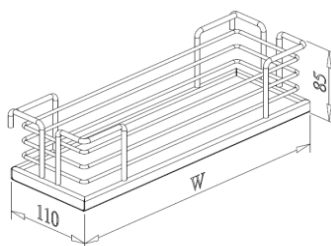

B05245SB / B05250SB / B05260SB