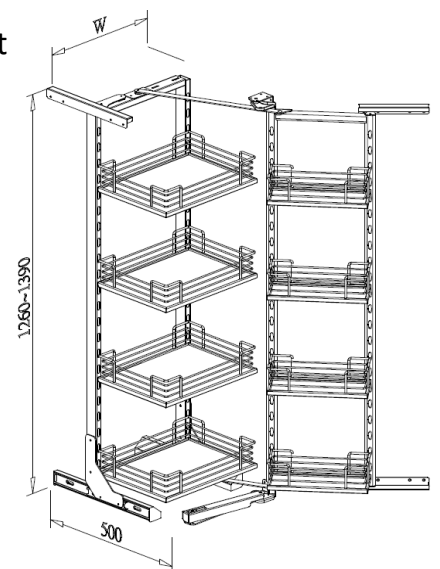

DELUXE PANTRY UNIT, interior cabinet height 1260-1390mm

- Loading capacity 60kgs
- With soft-close function
- Lava chipboard base basket