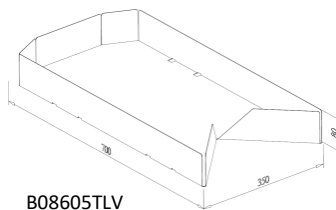

"FOUNDER" LAZY SUSAN

- For both pie cut & full round open door
- Round trip pull out
- Loading capacity 80kgs
- Patent No. M318962

	A	B	X	Y (m/m)
B08580TLV	760	∅720	255	310
B08600TLV	860	∅780	355	450

Item No.	Frame	Content	Body Size Dia.(B) x H mm	Material & Finish (Basket)	For Corner Cabinet Width
B08580TLV	B68058LV x 1set	B07020TLV x 4pcs, B08604TLV x 2pcs	∅720 x 620-770	Lava tray basket	800mm
B08600TLV	B68060LV x 1set	B07020TLV x 4pcs, B08605TLV x 2pcs	∅780 x 620-770	Lava tray basket	900mm

ADJUSTABLE FRAME for FOUNDER LAZY SUSAN, round trip

Item No.	Body Size (W x D x H) mm	Material & Finish
B68058LV	337 x 610 x 620-770	Steel w/ Lava Color Coating
B68060LV	437 x 610 x 620-770	Steel w/ Lava Color Coating

	X(m/m)
B68058	337
B68060	437

LAVA TRAY BASKET for FOUNDER LAZY SUSAN

Item No.	Body Size (W x D x H) mm	Material & Finish
B07020TLV	451 x 110 x 80	Lava tray basket
B08604TLV	250 x 700 x 80	Lava tray basket
B08605TLV	350 x 700 x 80	Lava tray basket

B08605TLV