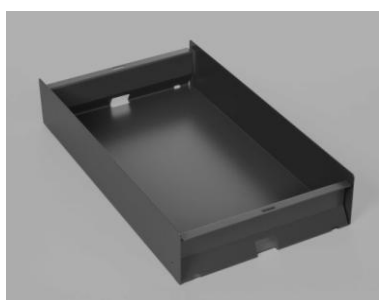

LAVA TRAY BASKET for BASE PULL OUT UNIT

- Lava color tray basket