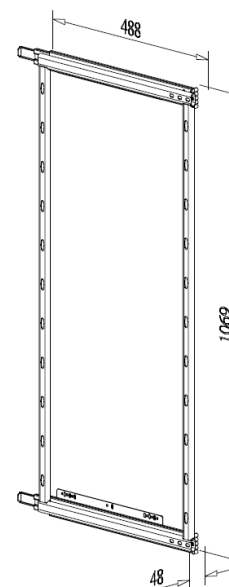

FRAME for SIDE MOUNTED KIT

Item No.	Body Size (W x D x H) mm	Material & Finish	For Internal Cabinet Height
B67006SC	48 x 488 x 1069	Steel w/ Silver Color Coating	min. 1070mm