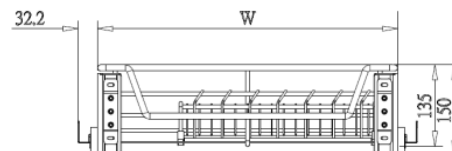

PORTABLE PLATE & BOWL RACK

Item No.	Body Size (W x D x H) mm	Material & finish	Free standing or for Drawer
A04006	327 x 404 x 83	Steel w/ Chrome	From A04050 to A04100

BOWL & PLATE DRAWER

- Height 150mm
- With door mounted bracket G01135
- Loading capacity 40kgs
- With soft-close function (SC)
- Chrome wire basket