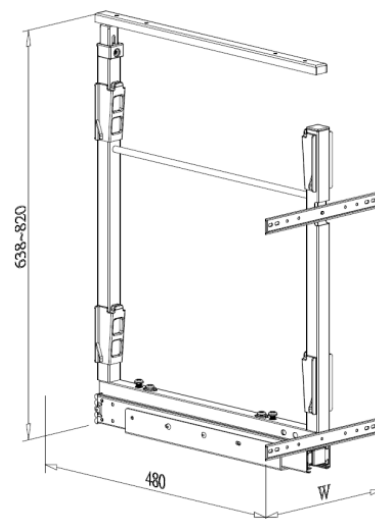

BASE PULL OUT UNIT

- Loading capacity 50kgs
- With soft-close function

Item No.	Content		Body Size (W x D x H) mm	Material & Finish (Basket)	For External Cabinet Width
	Frame	Basket			
B01515SB	B61015SC-150 x 1set	B08015SB x 2pcs	100 x 480 x 638-820	White chipboard base with chrome fence	150mm
B01520SB	B61015SC-150 x 1set	B08020SB x 2pcs	150 x 480 x 638-820		200mm
B01525SB	B61015SC-150 x 1set	B08025SB x 2pcs	200 x 480 x 638-820		250mm
B01530SB	B61015SC-300 x 1set	B08030SB x 2pcs	250 x 480 x 638-820		300mm
B01535SB	B61015SC-300 x 1set	B08035SB x 2pcs	300 x 480 x 638-820		350mm
B01540SB	B61015SC-300 x 1set	B08040SB x 2pcs	350 x 480 x 638-820		400mm
B01545SB	B61015SC-450 x 1set	B08045SB x 2pcs	400 x 480 x 638-820		450mm
B01550SB	B61015SC-450 x 1set	B08050SB x 2pcs	450 x 480 x 638-820		500mm
B01560SB	B61015SC-450 x 1set	B08060SB x 2pcs	550 x 480 x 638-820		600mm

ADJUSTABLE FRAME for BASE PULL OUT UNIT

- Steel with silver color coating

Item No.	Body Size (W x D x H) mm	For Internal Cabinet Height
B61015SC-150	100 x 480 x 638-820	638-820mm
B61015SC-300	250 x 480 x 638-820	638-820mm
B61015SC-450	400 x 480 x 638-820	638-820mm

WHITE CHIPBOARD BASE BASKET for BASE PULL OUT UNIT

- White chipboard base with chrome fence

Item No.	Body Size W x D x H (mm)	For External Cabinet Width
B08015SB	100 x 442 x 98	150mm
B08020SB	145 x 442 x 98	200mm
B08025SB	195 x 442 x 98	250mm
B08030SB	245 x 442 x 98	300mm
B08035SB	295 x 442 x 98	350mm
B08040SB	345 x 442 x 98	400mm
B08045SB	395 x 442 x 98	450mm
B08050SB	445 x 442 x 98	500mm
B08060SB	545 x 442 x 98	600mm