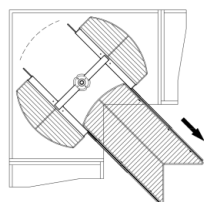

B08604 / B08605