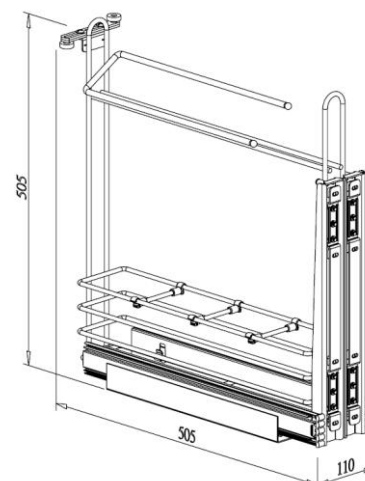

TOWEL & BOTTLE RACK

- With door mounted bracket G01375
- Loading capacity 40kgs
- With soft-close function (SC)
- Chrome wire basket