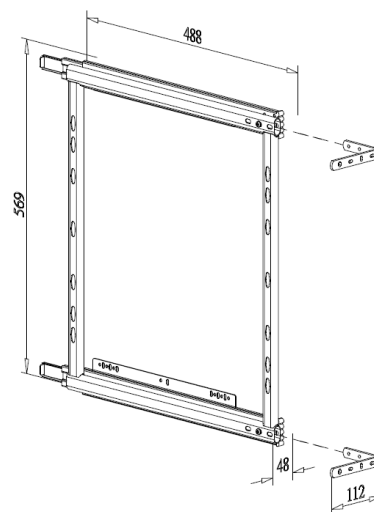

FRAME for SMALL SIDE MOUNTED KIT

Item No.	Body Size (W x D x H) mm	Material & Finish	For Internal Cabinet Height
B67007SC	48 x 488 x 569	Steel w/ Sliver Color Coating	min. 570mm