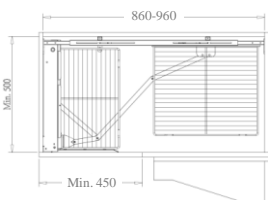

B04340SC-LH