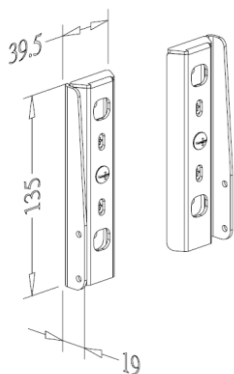

G01135/B for G02471/ SC/ BSC