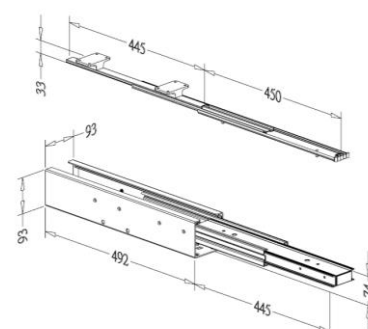

RUNNER SET for TALL UNIT

- Steel with silver color coating
- With soft-close function

Item No.	Body Size	Loading Capacity
	(W x D x H) mm	
G02500SC	93 x 492 x 110	90kgs