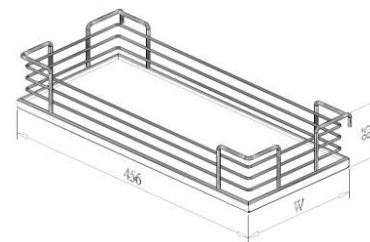

LAVA CHIPBOARD BASE BASKET for SIDE MOUNTED KIT

- Lava chipboard base with lava color fence

Item No.	Body Size W x D x H (mm)	For External Cabinet Width
B07020LV	110 x 456 x 85	200mm
B07030LV	200 x 456 x 85	300mm
B07040LV	300 x 456 x 85	400mm