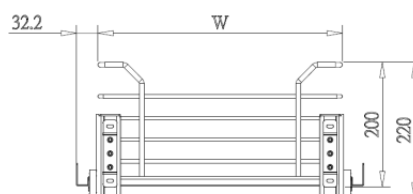

W (m/m)
A04240DSB	295
A04245DSB	345
A04250DSB	395
A04260DSB	495
A04270DSB	595
A04280DSB	695
A04290DSB	795
A04300DSB	895

Item No.	Content			Basket w/ Slide (W x D x H) mm	For External Cabinet Width
	Basket	Slide	Door Bracket		
A04240DSB	A04240SBL x 1pc	G02471SC x 1pr	G01135 x 1pr	360-368 x 477 x 220	400mm
A04245DSB	A04245SBL x 1pc	G02471SC x 1pr	G01135 x 1pr	410-418 x 477 x 220	450mm
A04250DSB	A04250SBL x 1pc	G02471SC x 1pr	G01135 x 1pr	460-468 x 477 x 220	500mm
A04260DSB	A04260SBL x 1pc	G02471SC x 1pr	G01135 x 1pr	560-568 x 477 x 220	600mm
A04270DSB	A04270SBL x 1pc	G02471SC x 1pr	G01135 x 1pr	660-668 x 477 x 220	700mm
A04280DSB	A04280SBL x 1pc	G02471SC x 1pr	G01135 x 1pr	760-768 x 477 x 220	800mm
A04290DSB	A04290SBL x 1pc	G02471SC x 1pr	G01135 x 1pr	860-868 x 477 x 220	900mm
A04300DSB	A04300SBL x 1pc	G02471SC x 1pr	G01135 x 1pr	960-968 x 477 x 220	1000mm