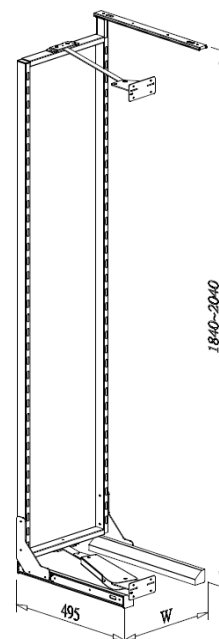

B65017LV-
300/ 400/ 450/ 500/ 600