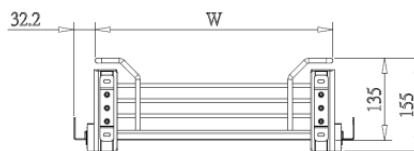

W (m/m)
A04040DLV	295
A04045DLV	345
A04050DLV	395
A04060DLV	495
A04070DLV	595
A04080DLV	695
A04090DLV	795
A04100DLV	895

Item No.	Content			Basket w/ Slide (W x D x H) mm	For External Cabinet Width
	Basket	Slide	Door Bracket		
A04040DLV	A04040LVL x 1pc	G02471BSC x 1pr	G01135B x 1pr	360-368 x 477 x 155	400mm
A04045DLV	A04045LVL x 1pc	G02471BSC x 1pr	G01135B x 1pr	410-418 x 477 x 155	450mm
A04050DLV	A04050LVL x 1pc	G02471BSC x 1pr	G01135B x 1pr	460-468 x 477 x 155	500mm
A04060DLV	A04060LVL x 1pc	G02471BSC x 1pr	G01135B x 1pr	560-568 x 477 x 155	600mm
A04070DLV	A04070LVL x 1pc	G02471BSC x 1pr	G01135B x 1pr	660-668 x 477 x 155	700mm
A04080DLV	A04080LVL x 1pc	G02471BSC x 1pr	G01135B x 1pr	760-768 x 477 x 155	800mm
A04090DLV	A04090LVL x 1pc	G02471BSC x 1pr	G01135B x 1pr	860-868 x 477 x 155	900mm
A04100DLV	A04100LVL x 1pc	G02471BSC x 1pr	G01135B x 1pr	960-968 x 477 x 155	1000mm

DRAWER LV

- Height 220mm
- With black door mounted bracket G01135B
- Loading capacity 40kgs
- With soft-close function
- Lava chipboard base in lava fence basket