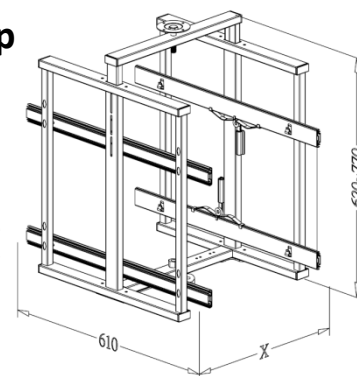

ADJUSTABLE FRAME for FOUNDER LAZY SUSAN, round trip

Item No.	Body Size (W x D x H) mm	Material & Finish
B68058LV	337 x 610 x 620-770	Steel w/ Lava Color Coating
B68060LV	437 x 610 x 620-770	Steel w/ Lava Color Coating

	X(m/m)
B68058	337
B68060	437