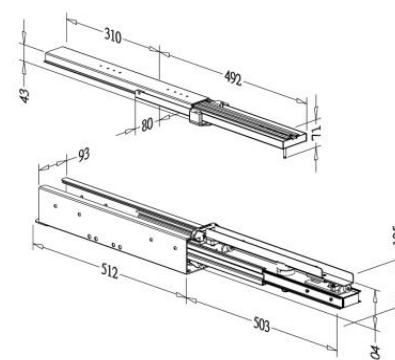

RUNNER SET for EASY TALL UNIT

Item No.	Body Size	Material & Finish	Loading Capacity
	(W x D x H) mm		
G02508LV	93 x 512 x 150	Steel w/ Lava color coating	80kgs