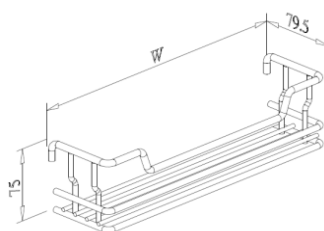

B05245 / B05250 / B05260