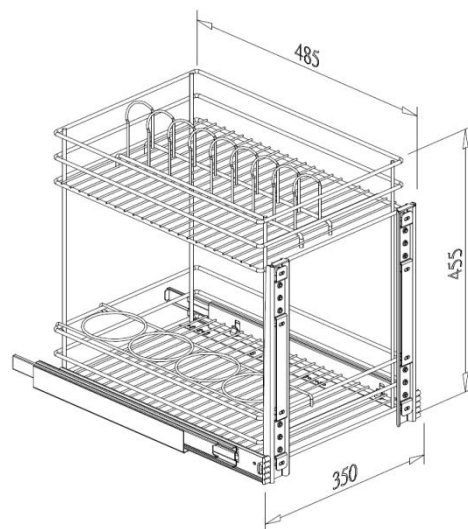

Item No.	Content		Basket w/ Slide (W x D x H) mm	Material & Finish (Basket)	For External Cabinet Width	
	Basket	Slide				Door Bracket
A09021D	A09021L x 1pc	G02470 x 1pr	G01375 x 1pr	350 x 485 x 455	Steel w/ Chrome	min. 400mm
A09021DSC	A09021L x 1pc	G02470SC x 1pr	G01375 x 1pr	350 x 485 x 455	Steel w/ Chrome	min. 400mm