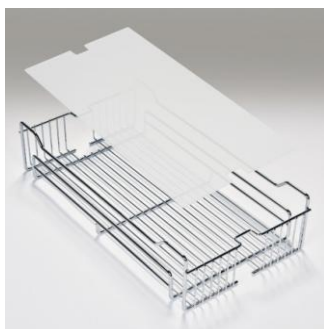

NON-SLIP ACRYLIC LINER

- For TALL UNIT wire basket
- Optional

Item No.	Material & Finish	For Basket
NAL8015	Acrylic	B08015
NAL8020	Acrylic	B08020
NAL8025	Acrylic	B08025
NAL8030	Acrylic	B08030
NAL8035	Acrylic	B08035
NAL8040	Acrylic	B08040
NAL8045	Acrylic	B08045
NAL8050	Acrylic	B08050
NAL8060	Acrylic	B08060