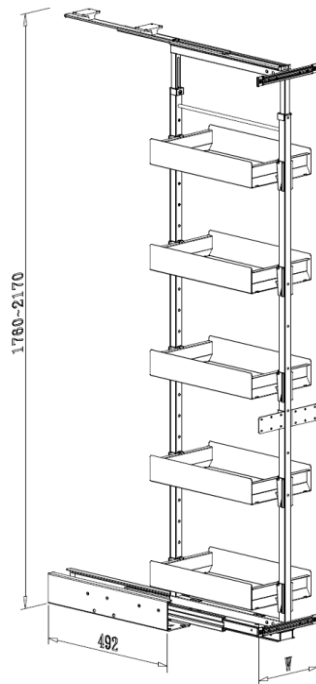

Interior Cabinet Height
1760-2170mm

Interior Cabinet Height
1560-1970mm

Interior Cabinet Height
1260-1670mm

■ Interior Cabinet Height 1760-2170mm

Item No.	Content			Basket w/ Slide (W x D x H) mm	For External Cabinet Width
	Frame	Basket	Runner		
B01115TLV	B61011LV x 1pc	B08015TLV x 5pcs	G02500LV x 1set	100 x 492 x 1760-2170	150mm
B01120TLV	B61011LV x 1pc	B08020TLV x 5pcs	G02500LV x 1set	145 x 492 x 1760-2170	200mm
B01125TLV	B61011LV x 1pc	B08025TLV x 5pcs	G02500LV x 1set	195 x 492 x 1760-2170	250mm
B01130TLV	B61011LV x 1pc	B08030TLV x 5pcs	G02500LV x 1set	245 x 492 x 1760-2170	300mm
B01135TLV	B61011LV x 1pc	B08035TLV x 5pcs	G02500LV x 1set	295 x 492 x 1760-2170	350mm
B01140TLV	B61011LV x 1pc	B08040TLV x 5pcs	G02500LV x 1set	345 x 492 x 1760-2170	400mm
B01145TLV	B61011LV x 1pc	B08045TLV x 5pcs	G02500LV x 1set	395 x 492 x 1760-2170	450mm
B01150TLV	B61011LV x 1pc	B08050TLV x 5pcs	G02500LV x 1set	445 x 492 x 1760-2170	500mm
B01160TLV	B61011LV x 1pc	B08060TLV x 5pcs	G02500LV x 1set	545 x 492 x 1760-2170	600mm