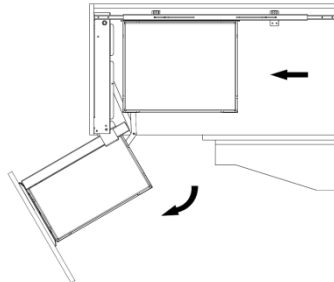

UNIVERSAL MAGIC CORNER

- For both right & left handed door
- With soft-close function

Item No.	Content (Frame, Basket)	Body Size (W x D x H) mm	Material & Finish (Basket)	For External Door Opening
B04340LV	B64003LV x 1pc Door Basket B04150LV x 2pcs Inner Basket B04160LV x 2pcs	860-970 x 500 x 552	Lava chipboard base with lava color fence	450mm

FRAME for UNIVERSAL MAGIC CORNER

Item No.	Body Size (W x D x H) mm	Material & Finish
B64003LV	860-970 x 500 x 552	Steel w/ Lava Color Coating

LAVA CHIPBOARD BASE BASKET for UNIVERSAL MAGIC CORNER

Item No.	Body Size W x D x H (mm)	Material & Finish	Position
B04150LV	250 x 436 x 85	Lava chipboard base with lava color fence	Door Basket
B04160LV	456 x 365 x 85	Lava chipboard base with lava color fence	Inner Basket