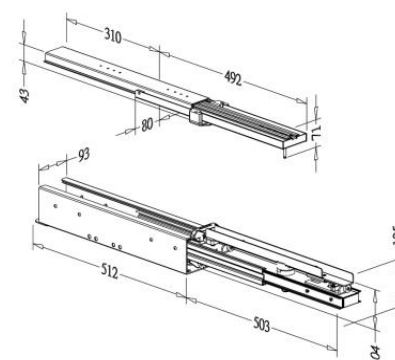

RUNNER SET for EASY TALL UNIT

Item No.	Body Size (W x D x H) mm	Material & Finish	Loading
			Capacity
G02508LV	93 x 512 x 150	Steel w/ Lava color coating	80kgs