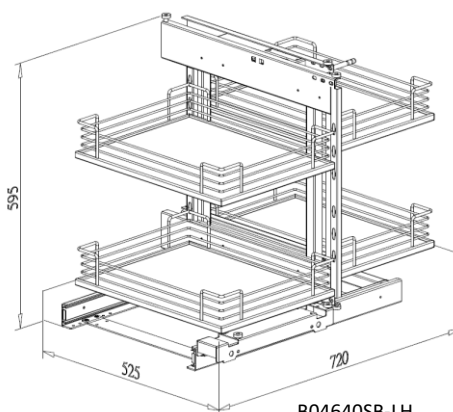

COMPLETE OUT CORNER KIT

- Universal for right & left handed hinge or panel door
- With soft-close function

B04640SB-LH