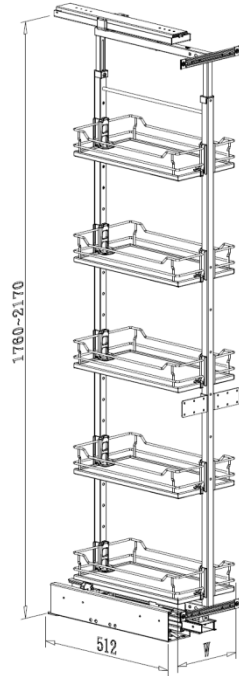

WIRE BASKET for EASY TALL UNIT

- Steel with chrome plated

Item No.	Body Size	For External Cabinet Width
	W x D x H (mm)	
B08015	100 x 461 x 110	150mm
B08020	145 x 461 x 110	200mm
B08025	195 x 461 x 110	250mm
B08030	245 x 461 x 110	300mm
B08035	295 x 461 x 110	350mm
B08040	345 x 461 x 110	400mm
B08045	395 x 461 x 110	450mm

RUNNER SET for EASY TALL UNIT

Item No.	Body Size	Material & Finish	Loading Capacity
	(W x D x H) mm		
G02508SC	93 x 512 x 150	Steel w/ Silver color coating	80kgs

EASY TALL UNIT

- Loading capacity 80kgs
- With soft-close function
- White chipboard base basket
- Patent No. M375440

Interior Cabinet Height
1760-2170mm

Interior Cabinet Height
1560-1970mm

Interior Cabinet Height
1260-1670mm

■ Interior Cabinet Height 1760-2170mm

Item No.	Content			Basket w/ Slide (W x D x H) mm	For External Cabinet Width
	Frame	Basket	Runner		
B08115SB	B61011 x 1pc	B08015SB x 5pcs	G02508SC x 1set	100 x 512 x 1760-2170	150mm
B08120SB	B61011 x 1pc	B08020SB x 5pcs	G02508SC x 1set	145 x 512 x 1760-2170	200mm
B08125SB	B61011 x 1pc	B08025SB x 5pcs	G02508SC x 1set	195 x 512 x 1760-2170	250mm
B08130SB	B61011 x 1pc	B08030SB x 5pcs	G02508SC x 1set	245 x 512 x 1760-2170	300mm
B08135SB	B61011 x 1pc	B08035SB x 5pcs	G02508SC x 1set	295 x 512 x 1760-2170	350mm
B08140SB	B61011 x 1pc	B08040SB x 5pcs	G02508SC x 1set	345 x 512 x 1760-2170	400mm
B08145SB	B61011 x 1pc	B08045SB x 5pcs	G02508SC x 1set	395 x 512 x 1760-2170	450mm