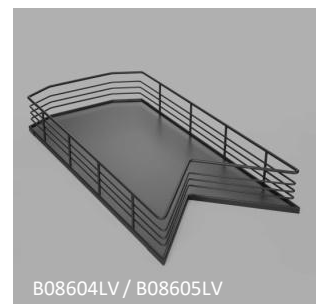

B07020LV

B08604LV

B08605LV

B07020LV

B08604LV / B08605LV

"FOUNDER" LAZY SUSAN

- For both pie cut & full round open door
- Round trip pull out
- Loading capacity 80kgs
- Patent No. M318962

	A	B	X	Y (m/m)
B08580TLV	760	∅720	255	310
B08600TLV	860	∅780	355	450