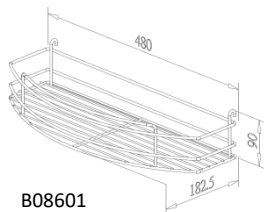

WIRE BASKET for FOUNDER LAZY SUSAN

Item No.	Body Size (W x D x H) mm	Material & Finish
B08601	480 x 183 x 90	Steel w/ Chrome
B08604	250 x 665 x 100	Steel w/ Chrome
B08605	350 x 710 x 100	Steel w/ Chrome