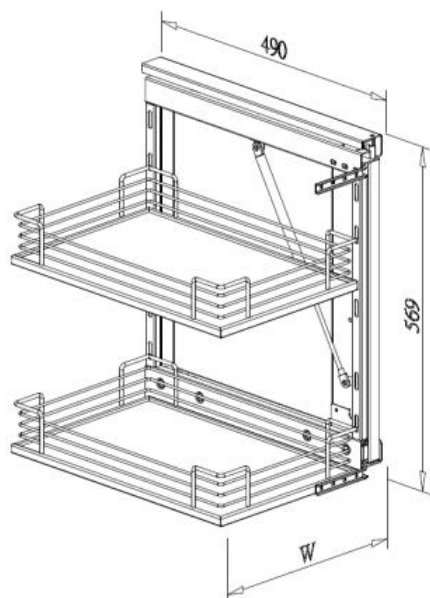

SWIVEL OUT- SMALL SIDE MOUNTED KIT

- With easy-out & soft-close function
- Universal right and left
- Lava chipboard base basket

Item No.	Content		Body Size (W x D x H) mm	Material & Finish (Basket)	For External Cabinet Width
	Frame	Basket			
B07520LV	B67005LV x 1pc	B07020LV x 2pcs	155 x 490 x 569	Lava chipboard base with lava color fence	200mm
B07530LV	B67005LV x 1pc	B07030LV x 2pcs	245 x 490 x 569		300mm
B07540LV	B67005LV x 1pc	B07040LV x 2pcs	345 x 490 x 569		400mm