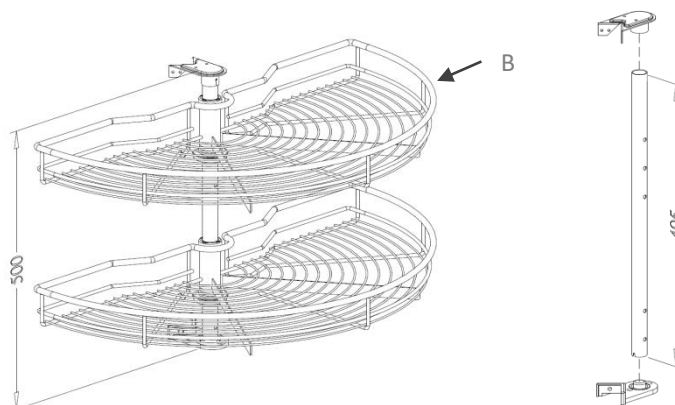

180° SWIVEL BASKET KIT

B08001

Item No.	Content	Body Size Dia.(B) mm	Material & Finish (Basket)	For External Door Opening
B08100	Pole B08001 x 1set, Basket B08175 x 2pcs	Ø750	Steel w/ Chrome	450mm
B08110	Pole B08001 x 1set, Basket B08185 x 2pcs	Ø850	Steel w/ Chrome	500mm

180° ECONOMIC SWIVEL KIT

B08003

Item No.	Content	Body Size (Dia.) mm	Material & Finish (Basket)	For External Door Opening
B08300	Bracket B08003 x 1set Basket B08161 x 2pcs	Ø685	Steel w/ Chrome	400mm