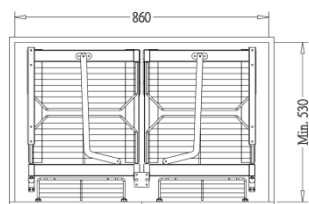

ADJUSTABLE FRAME for UNIQUE LARDER UNIT

Item No.	Body Size (W x D x H) mm	Material & Finish	For Internal Cabinet Height
B65005	778 x 520 x 1260-1390	Steel w/ Silver color coating	1260-1390mm
B65007	778 x 520 x 1840-1970	Steel w/ Silver color coating	1840-1970mm

WIRE BASKET for UNIQUE LARDER UNIT

Item No.	Body Size W x D x H (mm)	Material & Finish	Position
B05110	365 x 205 x 85	Steel w/ Chrome	Inner Basket
B05170	287 x 80 x 75	Steel w/ Chrome	Door Basket