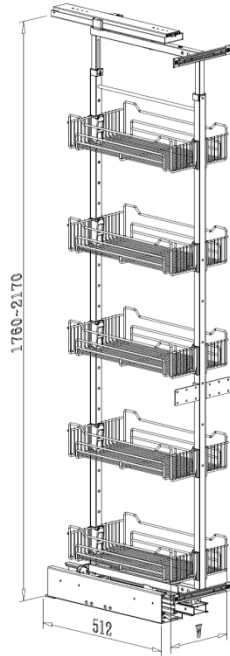

Interior Cabinet Height
1760-2170mm