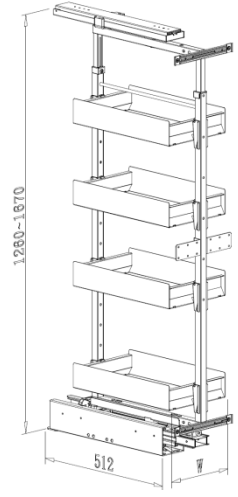

RUNNER SET for EASY TALL UNIT

Item No.	Body Size (W x D x H) mm	Material & Finish	Loading
			Capacity
G02508LV	93 x 512 x 150	Steel w/ Lava color coating	80kgs

EASY TALL UNIT

- Loading capacity 80kgs
- With soft-close function
- Lava tray basket
- Patent No. M375440

Interior Cabinet Height
1760-2170mm

Interior Cabinet Height
1560-1970mm

Interior Cabinet Height
1260-1670mm

■ Interior Cabinet Height 1760-2170mm

Item No.	Frame	Content Basket	Runner	Basket w/ Slide (W x D x H) mm	For External Cabinet Width
B08115TLV	B61011LV x 1pc	B08015TLV x 5pcs	G02508LV x 1set	100 x 512 x 1760-2170	150mm
B08120TLV	B61011LV x 1pc	B08020TLV x 5pcs	G02508LV x 1set	145 x 512 x 1760-2170	200mm
B08125TLV	B61011LV x 1pc	B08025TLV x 5pcs	G02508LV x 1set	195 x 512 x 1760-2170	250mm
B08130TLV	B61011LV x 1pc	B08030TLV x 5pcs	G02508LV x 1set	245 x 512 x 1760-2170	300mm
B08135TLV	B61011LV x 1pc	B08035TLV x 5pcs	G02508LV x 1set	295 x 512 x 1760-2170	350mm
B08140TLV	B61011LV x 1pc	B08040TLV x 5pcs	G02508LV x 1set	345 x 512 x 1760-2170	400mm
B08145TLV	B61011LV x 1pc	B08045TLV x 5pcs	G02508LV x 1set	395 x 512 x 1760-2170	450mm