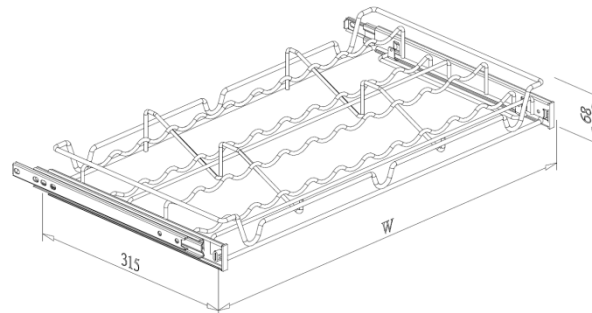

Item No.	Content		Rack w/ Slide (W x D x H) mm	Material & Finish (Rack)	(W x D) inch Internal Size
	Rack	Slide			
SB021814C	Rack x 1pc	SL310FGx 1pr	455 x 315 x 68	Steel w/ Chrome	18" x 14"
SB022414C	Rack x 1pc	SL310FGx 1pr	608 x 315 x 68	Steel w/ Chrome	24" x 14"
SB023014C	Rack x 1pc	SL310FGx 1pr	761 x 315 x 68	Steel w/ Chrome	30" x 14"
SB021814MB	Rack x 1pc	SL310Bx 1pr	455 x 315 x 68	Steel w/ Matte Black	18" x 14"
SB022414MB	Rack x 1pc	SL310Bx 1pr	608 x 315 x 68	Steel w/ Matte Black	24" x 14"
SB023014MB	Rack x 1pc	SL310Bx 1pr	761 x 315 x 68	Steel w/ Matte Black	30" x 14"