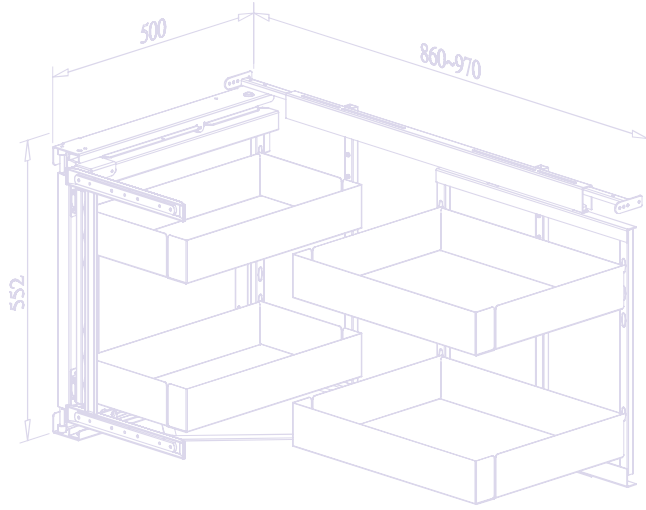

STORAGE CONTAINER

Item No.	Body Size (W x D x H) mm	Material	
		Cap	Bottle
SC - B01	100 x 100 x 98	PP	AS
SC - B02	100 x 100 x 147	PP	AS
SC - B03	100 x 100 x 196	PP	AS

SC - B01

SC - B02

SC - B03

AMW INTERNATIONAL CO., LTD.