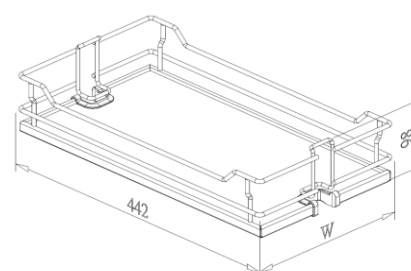

Item No.	Body Size W x D x H (mm)	For External Cabinet Width
B08015SB	100 x 442 x 98	150mm
B08020SB	145 x 442 x 98	200mm
B08025SB	195 x 442 x 98	250mm
B08030SB	245 x 442 x 98	300mm
B08035SB	295 x 442 x 98	350mm
B08040SB	345 x 442 x 98	400mm
B08045SB	395 x 442 x 98	450mm
B08050SB	445 x 442 x 98	500mm
B08060SB	545 x 442 x 98	600mm