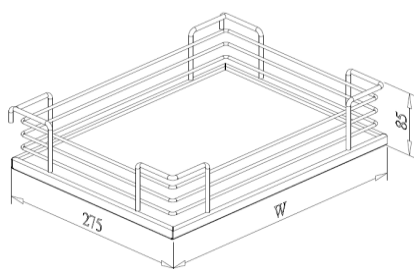

B05145SB / B05150SB / B05160SB