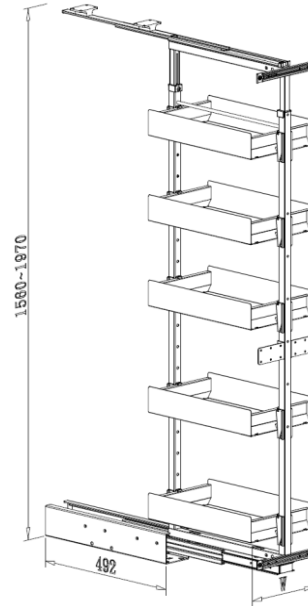

Interior Cabinet Height
1760-2170mm

Interior Cabinet Height
1560-1970mm

Interior Cabinet Height
1260-1670mm

■ Interior Cabinet Height 1760-2170mm

Item No.	Content			Basket w/ Slide (W x D x H) mm	For External Cabinet Width
	Frame	Basket	Runner		
B01115TLV	B61011LV x 1pc	B08015TLV x 5pcs	G02500LV x 1set	100 x 492 x 1760-2170	150mm
B01120TLV	B61011LV x 1pc	B08020TLV x 5pcs	G02500LV x 1set	145 x 492 x 1760-2170	200mm
B01125TLV	B61011LV x 1pc	B08025TLV x 5pcs	G02500LV x 1set	195 x 492 x 1760-2170	250mm
B01130TLV	B61011LV x 1pc	B08030TLV x 5pcs	G02500LV x 1set	245 x 492 x 1760-2170	300mm
B01135TLV	B61011LV x 1pc	B08035TLV x 5pcs	G02500LV x 1set	295 x 492 x 1760-2170	350mm
B01140TLV	B61011LV x 1pc	B08040TLV x 5pcs	G02500LV x 1set	345 x 492 x 1760-2170	400mm
B01145TLV	B61011LV x 1pc	B08045TLV x 5pcs	G02500LV x 1set	395 x 492 x 1760-2170	450mm
B01150TLV	B61011LV x 1pc	B08050TLV x 5pcs	G02500LV x 1set	445 x 492 x 1760-2170	500mm
B01160TLV	B61011LV x 1pc	B08060TLV x 5pcs	G02500LV x 1set	545 x 492 x 1760-2170	600mm