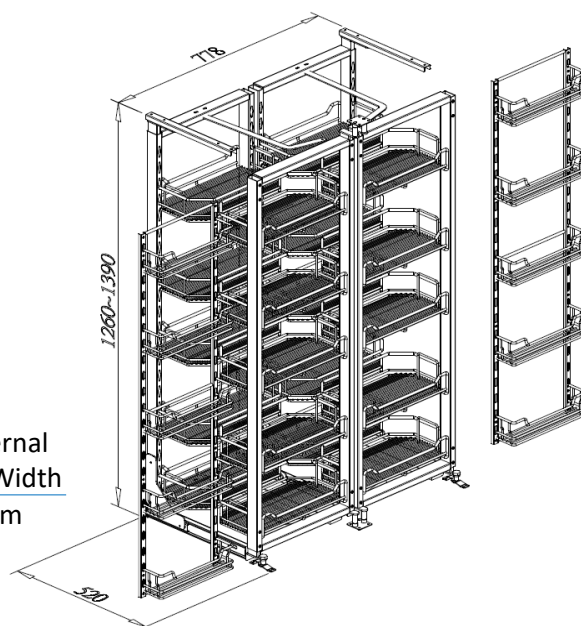

Item No.	Content (Frame, Basket)	Body Size (W x D x H) mm Material & Finish (Basket)	For External Cabinet Width
B05500	B65005 x 1set	778 x 520 x 1260-1390	900mm
	B05170 x 10pcs	Steel w/ Chrome	
	B05110 x 20pcs	Steel w/ Chrome