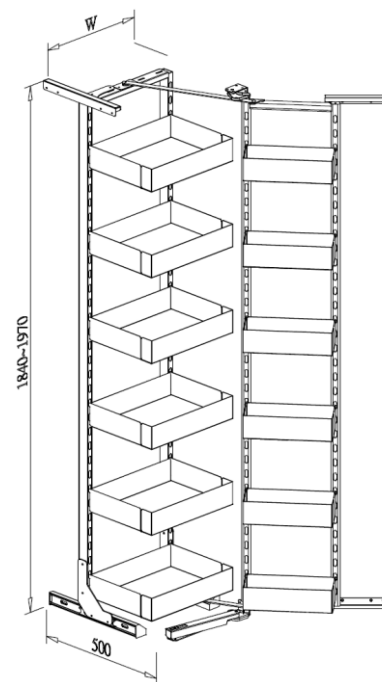

B05145LV / B05150LV / B05160LV

B05245LV / B05250LV / B05260LV

DELUXE PANTRY UNIT, interior cabinet height 1840-1970mm

- Loading capacity 60kgs
- With soft-close function
- Lava tray basket

Item No.	Content			Body Size (W x D x H) mm	For External Cabinet Width
	Frame	Door Basket	Inner Basket		
B05845TLV	B65008LV-450 x 1set	B05245TLV x 6pcs	B05145TLV x 6pcs	410 x 500 x 1840-1970	450mm
B05850TLV	B65008LV-500 x 1set	B05250TLV x 6pcs	B05150TLV x 6pcs	460 x 500 x 1840-1970	500mm
B05860TLV	B65008LV-600 x 1set	B05260TLV x 6pcs	B05160TLV x 6pcs	560 x 500 x 1840-1970	600mm