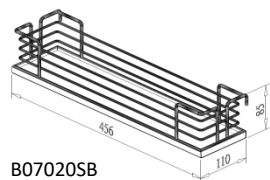

WHITE CHIPBOARD BASE BASKET for FOUNDER LAZY SUSAN

Item No.	Body Size (W x D x H) mm	Material & Finish
B07020SB	456 x 110 x 85	White chipboard base with chrome fence
B08604SB	250 x 672 x 100	White chipboard base with chrome fence
B08605SB	350 x 705 x 100	White chipboard base with chrome fence