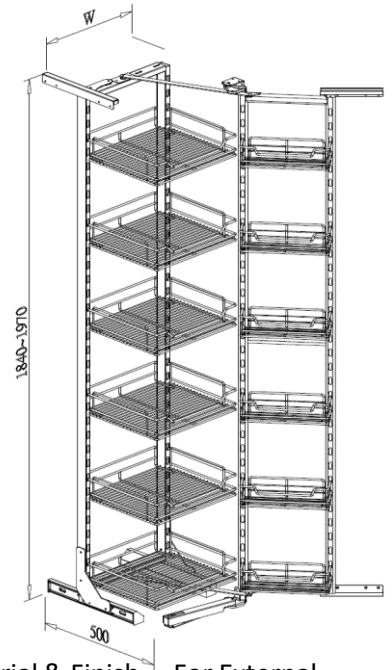

B05110TLV

B05170TLV

DELUXE PANTRY UNIT, interior cabinet height 1840-1970mm

- Loading capacity 60kgs
- With soft-close function
- Chrome wire basket

Item No.	Content (Frame, Basket)	Body Size (W x D x H) mm	Material & Finish (Basket)	For External Cabinet Width
B05845SC	B65008SC-450 x 1set, B05245 x 6pcs, B05145 x 6pcs	410 x 500 x 1840-1970	Steel w/ Chrome	450mm
B05850SC	B65008SC-500 x 1set, B05250 x 6pcs, B05150 x 6pcs	460 x 500 x 1840-1970	Steel w/ Chrome	500mm
B05860SC	B65008SC-600 x 1set, B05260 x 6pcs, B05160 x 6pcs	560 x 500 x 1840-1970	Steel w/ Chrome	600mm