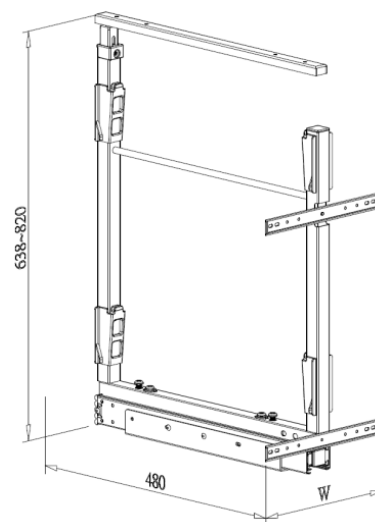

Item No.	Body Size W x D x H (mm)	For External Cabinet Width
B08015	100 x 461 x 110	150mm
B08020	145 x 461 x 110	200mm
B08025	195 x 461 x 110	250mm
B08030	245 x 461 x 110	300mm
B08035	295 x 461 x 110	350mm
B08040	345 x 461 x 110	400mm
B08045	395 x 461 x 110	450mm
B08050	445 x 461 x 110	500mm
B08060	545 x 461 x 110	600mm