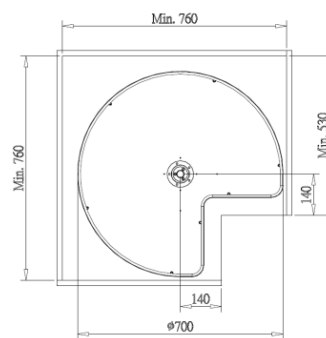

PIE-CUT LAVA SOLID BASE BASKET KIT

• Height 635 - 800mm

B08200LV