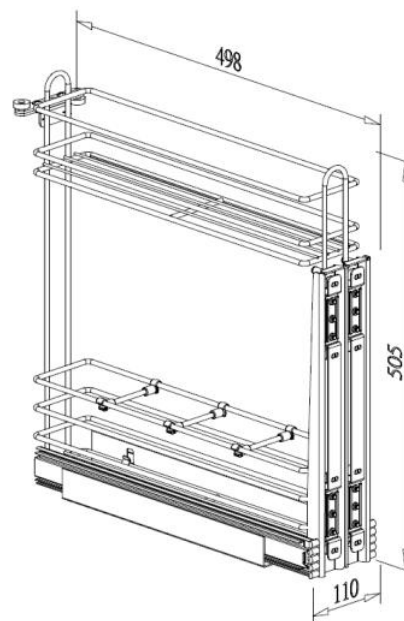

SPACE GENIE

- With door mounted bracket G01375
- Loading capacity 40kgs
- With soft-close function (SC)
- Chrome wire basket

Item No.	Content (Basket, Slide, Door Bracket)	Basket w/ Slide (W x D x H) mm	Material & Finish (Basket)	For External Cabinet Width
B07315D	B07315L x 1pc, G02470 x 1pr, G01375 x 1pr	110 x 498 x 505	Steel w/ Chrome	min. 150mm
B07315DSC	B07315L x 1pc, G02470SC x 1pr, G01375 x 1pr	110 x 498 x 505	Steel w/ Chrome	min. 150mm