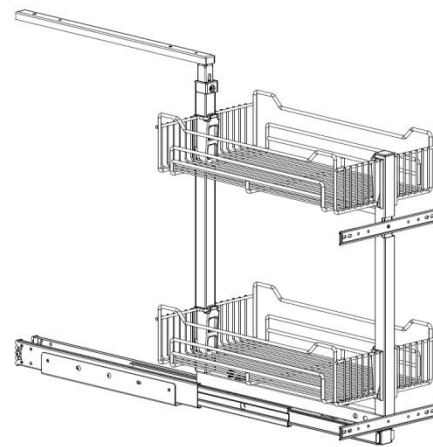

G01375/B for G02471/ SC/ BSC

G01375/B for G02470/ SC/ BSC

BASE PULL OUT UNIT

- Loading capacity 50kgs
- With soft-close function

Item No.	Content		Body Size (W x D x H) mm	Material & Finish (Basket)	For External Cabinet Width
	Frame	Basket			
B01515SC	B61015SC-150 x 1set	B08015 x 2pcs	100 x 480 x 638-820	Steel w/ Chrome	150mm
B01520SC	B61015SC-150 x 1set	B08020 x 2pcs	150 x 480 x 638-820	Steel w/ Chrome	200mm
B01525SC	B61015SC-150 x 1set	B08025 x 2pcs	200 x 480 x 638-820	Steel w/ Chrome	250mm
B01530SC	B61015SC-300 x 1set	B08030 x 2pcs	250 x 480 x 638-820	Steel w/ Chrome	300mm
B01535SC	B61015SC-300 x 1set	B08035 x 2pcs	300 x 480 x 638-820	Steel w/ Chrome	350mm
B01540SC	B61015SC-300 x 1set	B08040 x 2pcs	350 x 480 x 638-820	Steel w/ Chrome	400mm
B01545SC	B61015SC-450 x 1set	B08045 x 2pcs	400 x 480 x 638-820	Steel w/ Chrome	450mm
B01550SC	B61015SC-450 x 1set	B08050 x 2pcs	450 x 480 x 638-820	Steel w/ Chrome	500mm
B01560SC	B61015SC-450 x 1set	B08060 x 2pcs	550 x 480 x 638-820	Steel w/ Chrome	600mm