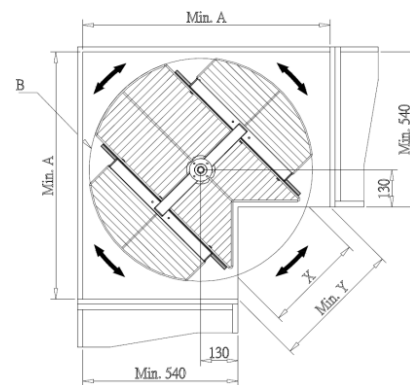

"FOUNDER" LAZY SUSAN

- For both pie cut & full round open door
- Round trip pull out
- Loading capacity 80kgs
- Patent No. M318962

	A	B	X	Y (mm)
B08580	760	ø720	255	310
B08600	860	ø780	355	450

Item No.	Content		Body Size Dia.(B) x H mm	Material & Finish (Basket)	For Corner Cabinet Width
	Frame	Basket			
B08580	B68058 x 1set	B08601 x 4pcs, B08604 x 2pcs	Ø720 x 620-770	Steel w/ Chrome	800mm
B08600	B68060 x 1set	B08601 x 4pcs, B08605 x 2pcs	Ø780 x 620-770	Steel w/ Chrome	900mm