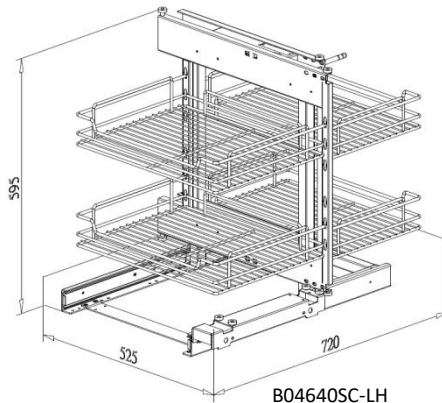

COMPLETE OUT CORNER KIT

- Universal for right & left handed hinge or panel door
- With soft-close function

B04640SC-LH