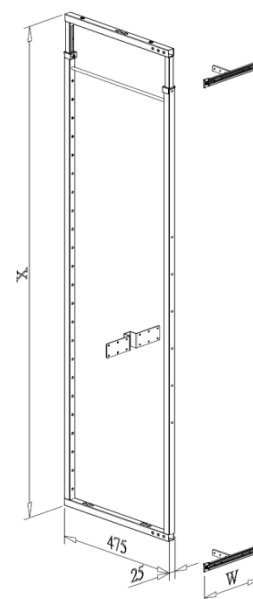

Interior Cabinet Height 1260-1670mm

Item No.	Content			Basket w/ Slide (W x D x H) mm	For External Cabinet Width
	Frame	Basket	Runner		
B08315TLV	B61013LV x 1pc	B08015TLV x 4pcs	G02508LV x 1set	100 x 512 x 1260-1670	150mm
B08320TLV	B61013LV x 1pc	B08020TLV x 4pcs	G02508LV x 1set	145 x 512 x 1260-1670	200mm
B08325TLV	B61013LV x 1pc	B08025TLV x 4pcs	G02508LV x 1set	195 x 512 x 1260-1670	250mm
B08330TLV	B61013LV x 1pc	B08030TLV x 4pcs	G02508LV x 1set	245 x 512 x 1260-1670	300mm
B08335TLV	B61013LV x 1pc	B08035TLV x 4pcs	G02508LV x 1set	295 x 512 x 1260-1670	350mm
B08340TLV	B61013LV x 1pc	B08040TLV x 4pcs	G02508LV x 1set	345 x 512 x 1260-1670	400mm
B08345TLV	B61013LV x 1pc	B08060TLV x 4pcs	G02508LV x 1set	395 x 512 x 1260-1670	450mm

ADJUSTABLE FRAME for EASY TALL UNIT

Item No.	Body Size	Material & Finish	For Internal Cabinet Height
	W x D x H(X) mm		
B61011LV	100-545 x 475 x 1640-2050	Steel w/ Lava Color Coating	1760-2170mm
B61012LV	100-545 x 475 x 1440-1850	Steel w/ Lava Color Coating	1560-1970mm
B61013LV	100-545 x 475 x 1140-1550	Steel w/ Lava Color Coating	1260-1670mm