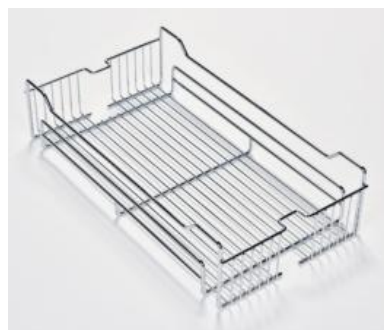

WIRE BASKET for EASY TALL UNIT

- Steel with chrome plated

Item No.	Body Size	For External Cabinet Width
	W x D x H (mm)	
B08015	100 x 461 x 110	150mm
B08020	145 x 461 x 110	200mm
B08025	195 x 461 x 110	250mm
B08030	245 x 461 x 110	300mm
B08035	295 x 461 x 110	350mm
B08040	345 x 461 x 110	400mm
B08045	395 x 461 x 110	450mm