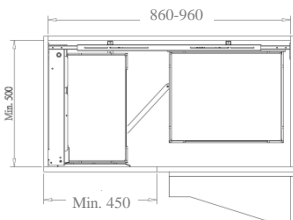

B04340LV-LH