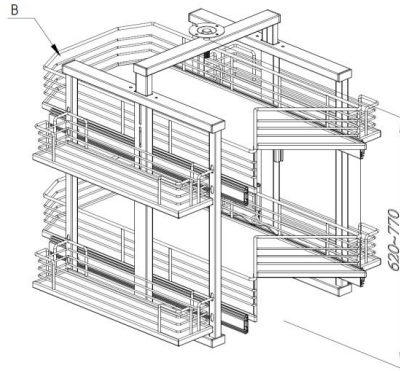

"FOUNDER" LAZY SUSAN

- For both pie cut & full round open door
- Round trip pull out
- Loading capacity 80kgs
- Patent No. M318962