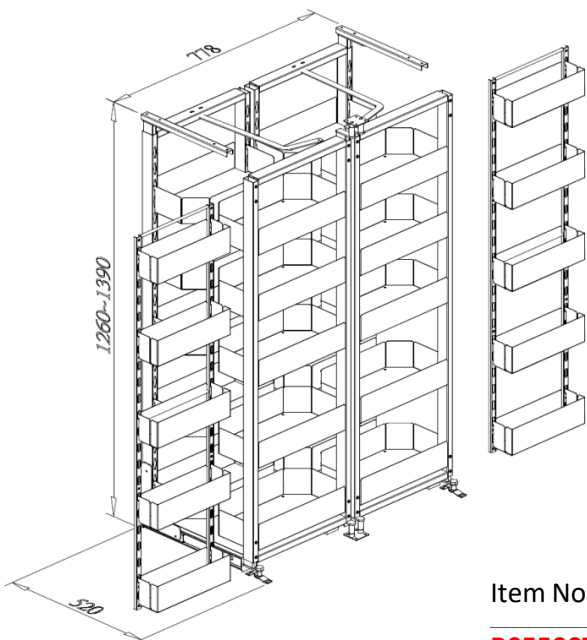

B05110

B05110

B05170

B05170

UNIQUE LARDER UNIT, interior cabinet height 1840 -1970mm

- Loading capacity: 100kgs
- Lava tray basket

Item No.	Content (Frame, Basket)	Body Size (W x D x H) mm Material & Finish (Basket)	For External Cabinet Width
B05700TLV	B65007LV x 1set	778 x 520 x 1840-1970	900mm
	B05170TLV x 14pcs	Lava tray basket	
	B05110TLV x 28pcs	Lava tray basket	