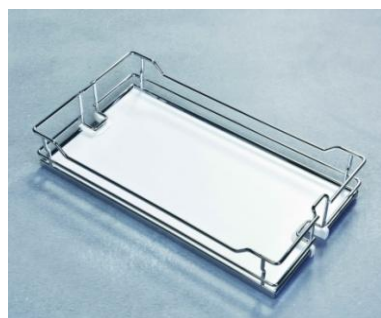

WHITE CHIPBOARD BASE BASKET for TALL UNIT

- White chipboard base with chrome fence