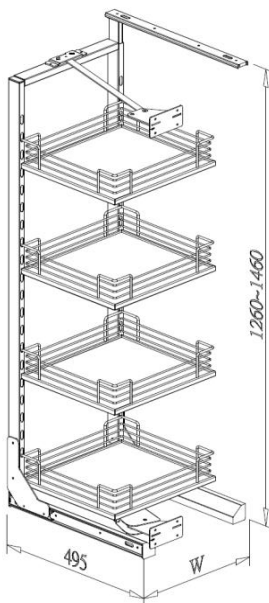

B65014SC-
300/ 400/ 450/ 500/ 600

B65017SC-
300/ 400/ 450/ 500/ 600

WHITE CHIPBOARD BASE BASKET for EASY OUT LARDER

Item No.	Body Size W x D x H (mm)	Material & Finish	For External Cabinet Width
B05330SB	214 x 340 x 85	White chipboard base with chrome fence	300mm
B05340SB	314 x 340 x 85	White chipboard base with chrome fence	400mm
B05345SB	364 x 340 x 85	White chipboard base with chrome fence	450mm
B05350SB	414 x 340 x 85	White chipboard base with chrome fence	500mm
B05360SB	514 x 340 x 85	White chipboard base with chrome fence	600mm

EASY OUT LARDER, interior cabinet height 1840-2040mm

- Loading capacity 60kgs
- Universal left and right
- With soft-close function
- Lava chipboard base basket

Item No.	Content		Body Size (W x D x H) mm	Material & Finish (Basket)	For External Cabinet Width
	Frame	Basket			
B05730LV	B65017LV-300 x 1set	B05330LV x 5pcs	234 x 495 x 1840-2040	Lava chipboard base with lava color fence	300mm
B05740LV	B65017LV-400 x 1set	B05340LV x 5pcs	334 x 495 x 1840-2040		400mm
B05745LV	B65017LV-450 x 1set	B05345LV x 5pcs	384 x 495 x 1840-2040		450mm
B05750LV	B65017LV-500 x 1set	B05350LV x 5pcs	434 x 495 x 1840-2040		500mm
B05760LV	B65017LV-600 x 1set	B05360LV x 5pcs	534 x 495 x 1840-2040		600mm