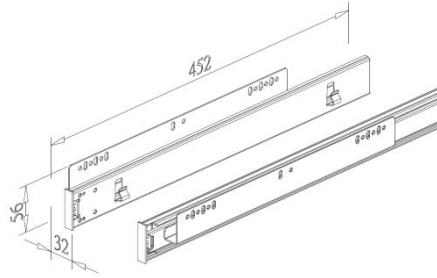

METAL PEG

- Available for most of our wire basket
- Optional

Item No.	Body Size (Dia. x L) mm	Material & finish
A04001	Ø22 x 129	Steel w/ Chrome

SIDE MOUNTED BALL BEARING SLIDE

- Loading capacity 40kgs

Item No.	Length (mm)	Extension	Material & Finish	Function
G02471	450mm	450mm	Zinc color plated	
G02471SC	450mm	450mm	Zinc color plated	soft-close
G02471BSC	450mm	450mm	Black color plated	soft-close