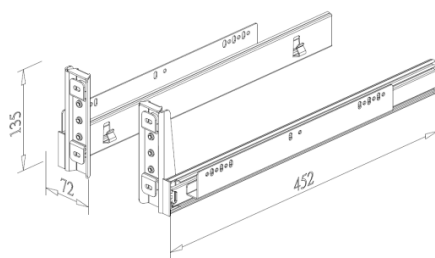

G01135/B for G02471/ SC/ BSC