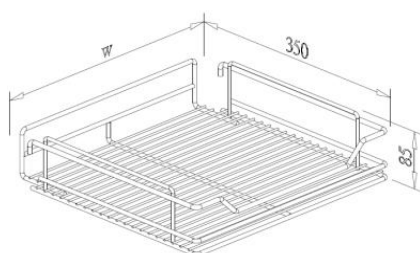

B05145 / B05150 / B05160