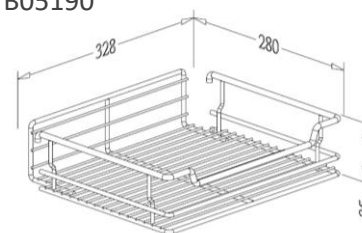

FRAME for "FOUNDER" LARDER UNIT

Item No.	Body Size (W x D x H) mm	Material & Finish	For Internal Cabinet Height
B65002SC-450	410 x 520 x 1260-1390	Steel w/ Silver color coating	1260-1390mm
B65004SC-450	410 x 520 x 1840-1970	Steel w/ Silver color coating	1840-1970mm

WIRE BASKET for "FOUNDER" LARDER UNIT

Item No.	Body Size W x D x H (mm)	Material & Finish	Position
B05170	287 x 80 x 75	Steel w/ Chrome	Door Basket
B05180	328 x 130 x 85	Steel w/ Chrome	Middle Basket
B05190	328 x 280 x 85	Steel w/ Chrome	Inner Basket