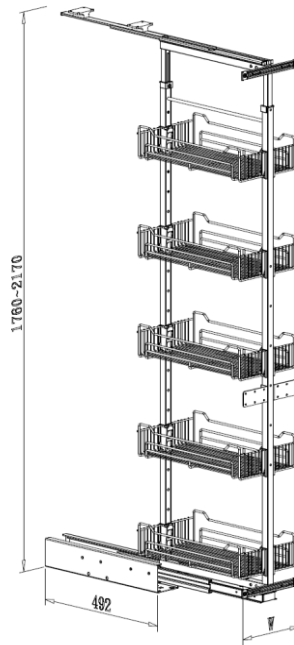

AMW KITCHEN

TALL UNIT

- Loading capacity 90kgs
- With soft-close function
- Chrome wire basket

Interior Cabinet Height
1760-2170mm

Interior Cabinet Height
1560-1970mm

Interior Cabinet Height
1260-1670mm

■ Interior Cabinet Height 1760-2170mm

Item No.	Content			Basket w/ Slide (W x D x H) mm	For External Cabinet Width
	Frame	Basket	Runner		
B01115SC	B61011 x 1pc	B08015 x 5pcs	G02500SC x 1set	100 x 492 x 1760-2170	150mm
B01120SC	B61011 x 1pc	B08020 x 5pcs	G02500SC x 1set	145 x 492 x 1760-2170	200mm
B01125SC	B61011 x 1pc	B08025 x 5pcs	G02500SC x 1set	195 x 492 x 1760-2170	250mm
B01130SC	B61011 x 1pc	B08030 x 5pcs	G02500SC x 1set	245 x 492 x 1760-2170	300mm
B01135SC	B61011 x 1pc	B08035 x 5pcs	G02500SC x 1set	295 x 492 x 1760-2170	350mm
B01140SC	B61011 x 1pc	B08040 x 5pcs	G02500SC x 1set	345 x 492 x 1760-2170	400mm
B01145SC	B61011 x 1pc	B08045 x 5pcs	G02500SC x 1set	395 x 492 x 1760-2170	450mm
B01150SC	B61011 x 1pc	B08050 x 5pcs	G02500SC x 1set	445 x 492 x 1760-2170	500mm
B01160SC	B61011 x 1pc	B08060 x 5pcs	G02500SC x 1set	545 x 492 x 1760-2170	600mm

■ Interior Cabinet Height 1560-1970mm

Item No.	Content			Basket w/ Slide (W x D x H) mm	For External Cabinet Width
	Frame	Basket	Runner		
B01215SC	B61012 x 1pc	B08015 x 5pcs	G02500SC x 1set	100 x 492 x 1560-1970	150mm
B01220SC	B61012 x 1pc	B08020 x 5pcs	G02500SC x 1set	145 x 492 x 1560-1970	200mm
B01225SC	B61012 x 1pc	B08025 x 5pcs	G02500SC x 1set	195 x 492 x 1560-1970	250mm
B01230SC	B61012 x 1pc	B08030 x 5pcs	G02500SC x 1set	245 x 492 x 1560-1970	300mm
B01235SC	B61012 x 1pc	B08035 x 5pcs	G02500SC x 1set	295 x 492 x 1560-1970	350mm
B01240SC	B61012 x 1pc	B08040 x 5pcs	G02500SC x 1set	345 x 492 x 1560-1970	400mm
B01245SC	B61012 x 1pc	B08045 x 5pcs	G02500SC x 1set	395 x 492 x 1560-1970	450mm
B01250SC	B61012 x 1pc	B08050 x 5pcs	G02500SC x 1set	445 x 492 x 1560-1970	500mm
B01260SC	B61012 x 1pc	B08060 x 5pcs	G02500SC x 1set	545 x 492 x 1560-1970	600mm