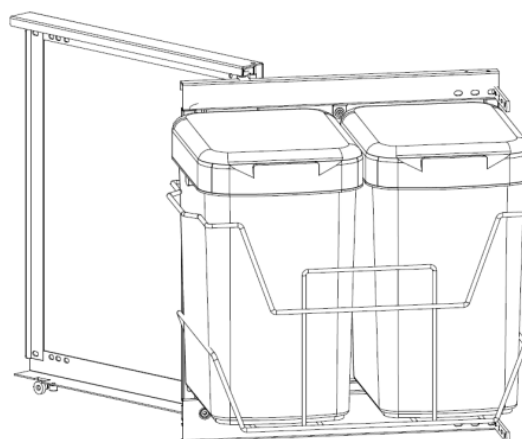

SWIVEL OUT- WASTE BIN

- With easy-out & soft-close function
- Universal right and left
- Lava wire rack

Item No.	Content		Waste Bin	Body Size (W x D x H) mm	Material & Finish (Rack)	For External Cabinet Width
	Frame	Rack				
B07500LV	B67005LV x 1 pc	A09840LV x 1pc	Bin-01 x 2pcs	351 x 515 x 558	Steel w/ Lava color	450mm