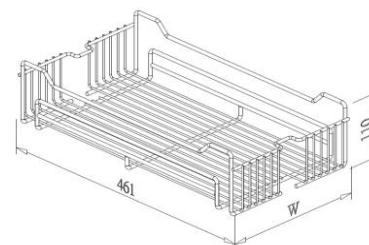

■ Interior Cabinet Height 1260-1670mm

Item No.	Content			Basket w/ Slide (W x D x H) mm	For External Cabinet Width
	Frame	Basket	Runner		
B08315SC	B61013 x 1pc	B08015 x 4pcs	G02508SC x 1set	100 x 512 x 1260-1670	150mm
B08320SC	B61013 x 1pc	B08020 x 4pcs	G02508SC x 1set	145 x 512 x 1260-1670	200mm
B08325SC	B61013 x 1pc	B08025 x 4pcs	G02508SC x 1set	195 x 512 x 1260-1670	250mm
B08330SC	B61013 x 1pc	B08030 x 4pcs	G02508SC x 1set	245 x 512 x 1260-1670	300mm
B08335SC	B61013 x 1pc	B08035 x 4pcs	G02508SC x 1set	295 x 512 x 1260-1670	350mm
B08340SC	B61013 x 1pc	B08040 x 4pcs	G02508SC x 1set	345 x 512 x 1260-1670	400mm
B08345SC	B61013 x 1pc	B08045 x 4pcs	G02508SC x 1set	395 x 512 x 1260-1670	450mm

ADJUSTABLE FRAME for EASY TALL UNIT

Item No.	Body Size	Material & Finish	For Internal Cabinet Height
	W x D x H(X) mm		
B61011	100-545 x 475 x 1640-2050	Steel w/ Silver Color Coating	1760-2170mm
B61012	100-545 x 475 x 1440-1850	Steel w/ Silver Color Coating	1560-1970mm
B61013	100-545 x 475 x 1140-1550	Steel w/ Silver Color Coating	1260-1670mm

WIRE BASKET for EASY TALL UNIT

- Steel with chrome plated

Item No.	Body Size	For External Cabinet Width
	W x D x H (mm)	
B08015	100 x 461 x 110	150mm
B08020	145 x 461 x 110	200mm
B08025	195 x 461 x 110	250mm
B08030	245 x 461 x 110	300mm
B08035	295 x 461 x 110	350mm
B08040	345 x 461 x 110	400mm
B08045	395 x 461 x 110	450mm