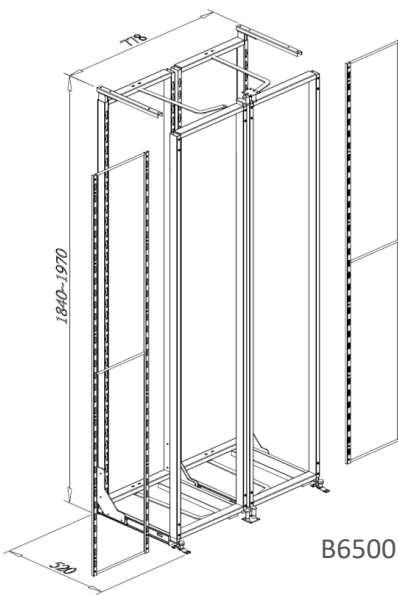

B65007

WIRE BASKET for UNIQUE LARDER UNIT

Item No.	Body Size W x D x H (mm)	Material & Finish	Position
B05110	365 x 205 x 85	Steel w/ Chrome	Inner Basket
B05170	287 x 80 x 75	Steel w/ Chrome	Door Basket