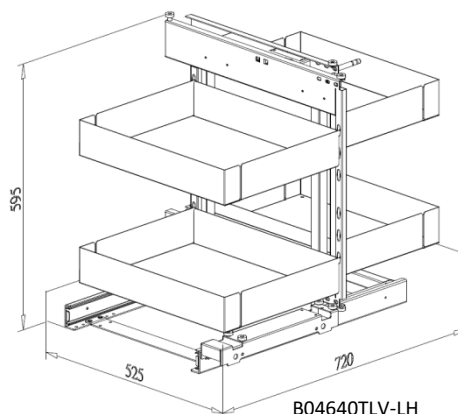

B04640TLV-RH

COMPLETE OUT CORNER KIT

- Universal for right & left handed hinge or panel door
- With soft-close function

B04640TLV-LH