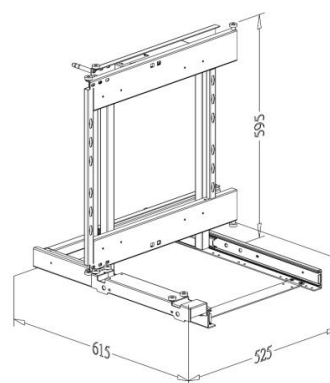

COMPLETE OUT CORNER KIT

- Universal for right & left handed hinge or panel door
- With soft-close function

Item No.	Frame	Content	Basket	Body Size (W x D x H) mm	Material & Finish (Basket)	For External Door Opening
B04640SB	B64006SC x 1pc	Door Basket	B04320SB x 2pcs Inner Basket B04310SB x 2pcs	720 x 525 x 595	White chipboard base with chrome fence	450mm

FRAME for COMPLETE OUT CORNER KIT

Item No.	Body Size (W x D x H) mm	Material & Finish
B64006SC	615 x 525 x 595	Steel w/ Silver Color Coating

WHITE CHIPBOARD BASE BASKET for COMPLETE OUT CORNER KIT

Item No.	Body Size W x D x H (mm)	Material & Finish	Position
B04310SB	300 x 416 x 85	White chipboard base	Inner Basket
B04320SB	340 x 436 x 85	with chrome fence	Door Basket