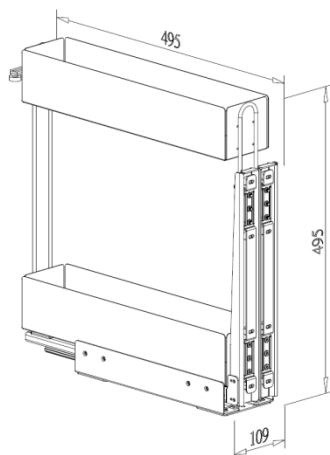

SPACE GENIE

- With black door mounted bracket G01375B
- Loading capacity 40kgs
- With soft-close function
- Lava chipboard base basket

Item No.	Content (Basket, Slide, Door Bracket)	Basket w/ Slide (W x D x H) mm	Material & Finish (Basket)	For External Cabinet Width
B07315LV	B07315LVL x 1pc, G02470BSC x 1pr, G01375B x 1pr	109 x 495 x 525	Lava chipboard base with lava color fence	min. 150mm

SPACE GENIE

- With black door mounted bracket G01375B
- Loading capacity 40kgs
- With soft-close function
- Lava tray basket

Item No.	Content (Basket, Slide, Door Bracket)	Basket w/ Slide (W x D x H) mm	Material & Finish (Basket)	For External Cabinet Width
B07315TLV	B07315TLVL x 1pc, G02470BSC x 1pr, G01375B x 1pr	109 x 495 x 495	Lava tray basket	min. 150mm