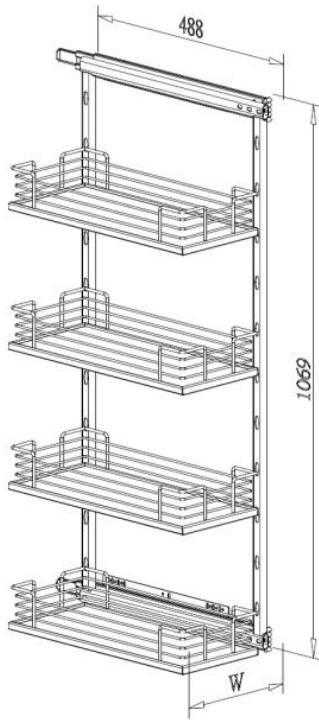

SIDE MOUNTED KIT

- Available for hinge door
- Universal right and left
- With soft-close function
- Lava chipboard base basket

Item No.	Content		Body Size (W x D x H) mm	Material & Finish (Basket)	For External Cabinet Width
	Frame	Basket			
B07620LV	B67006LV x 1pc	B07020LV x 4pcs	158 x 488 x 1069	Lava chipboard base with lava color fence	200mm
B07630LV	B67006LV x 1pc	B07030LV x 4pcs	248 x 488 x 1069		300mm
B07640LV	B67006LV x 1pc	B07040LV x 4pcs	348 x 488 x 1069		400mm

FRAME for SIDE MOUNTED KIT

Item No.	Body Size (W x D x H) mm	Material & Finish	For Internal Cabinet Height
B67006LV	48 x 488 x 1069	Steel w/ Lava Color Coating	min. 1070mm

LAVA CHIPBOARD BASE BASKET for SIDE MOUNTED KIT

- Lava chipboard base with lava color fence

Item No.	Body Size W x D x H (mm)	For External Cabinet Width
B07020LV	110 x 456 x 85	200mm
B07030LV	200 x 456 x 85	300mm
B07040LV	300 x 456 x 85	400mm