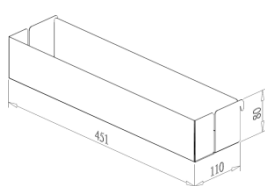

B08604TLV

LAVA TRAY BASKET for FOUNDER LAZY SUSAN

Item No.	Body Size (W x D x H) mm	Material & Finish
B07020TLV	451 x 110 x 80	Lava tray basket
B08604TLV	250 x 700 x 80	Lava tray basket
B08605TLV	350 x 700 x 80	Lava tray basket

B07020TLV