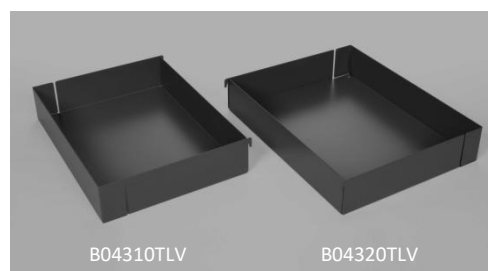

B04310TLV

B04320TLV