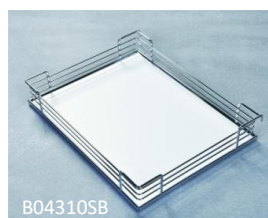

B04320SB

B04310SB