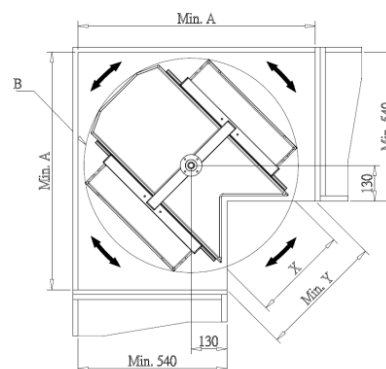

B08601

B08604 / B08605

"FOUNDER" LAZY SUSAN

- For both pie cut & full round open door
- Round trip pull out
- Loading capacity 80kgs
- Patent No. M318962

	A	B	X	Y (m/m)
B08580SB	760	φ720	255	310
B08600SB	860	φ780	355	450