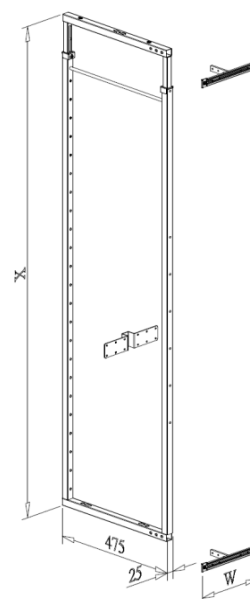

Interior Cabinet Height 1260-1670mm

Item No.	Content			Basket w/ Slide (W x D x H) mm	For External Cabinet Width
	Frame	Basket	Runner		
B01315TLV	B61013LV x 1pc	B08015TLV x 4pcs	G02500LV x 1set	100 x 492 x 1260-1670	150mm
B01320TLV	B61013LV x 1pc	B08020TLV x 4pcs	G02500LV x 1set	145 x 492 x 1260-1670	200mm
B01325TLV	B61013LV x 1pc	B08025TLV x 4pcs	G02500LV x 1set	195 x 492 x 1260-1670	250mm
B01330TLV	B61013LV x 1pc	B08030TLV x 4pcs	G02500LV x 1set	245 x 492 x 1260-1670	300mm
B01335TLV	B61013LV x 1pc	B08035TLV x 4pcs	G02500LV x 1set	295 x 492 x 1260-1670	350mm
B01340TLV	B61013LV x 1pc	B08040TLV x 4pcs	G02500LV x 1set	345 x 492 x 1260-1670	400mm
B01345TLV	B61013LV x 1pc	B08045TLV x 4pcs	G02500LV x 1set	395 x 492 x 1260-1670	450mm
B01350TLV	B61013LV x 1pc	B08050TLV x 4pcs	G02500LV x 1set	445 x 492 x 1260-1670	500mm
B01360TLV	B61013LV x 1pc	B08060TLV x 4pcs	G02500LV x 1set	545 x 492 x 1260-1670	600mm

ADJUSTABLE FRAME for TALL UNIT

Item No.	Body Size	Material & Finish	For Internal Cabinet Height
	W x D x H(X) mm		
B61011LV	100-545 x 475 x 1640-2050	Steel w/ Lava Color Coating	1760-2170mm
B61012LV	100-545 x 475 x 1440-1850	Steel w/ Lava Color Coating	1560-1970mm
B61013LV	100-545 x 475 x 1140-1550	Steel w/ Lava Color Coating	1260-1670mm