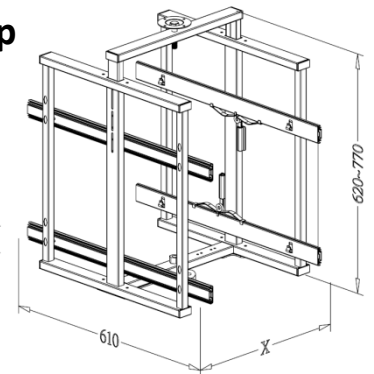

ADJUSTABLE FRAME for FOUNDER LAZY SUSAN, round trip

Item No.	Body Size	Material & Finish
	(W x D x H) mm	
B68058LV	337 x 610 x 620-770	Steel w/ Lava Color Coating
B68060LV	437 x 610 x 620-770	Steel w/ Lava Color Coating

	X(m/m)
B68058	337
B68060	437