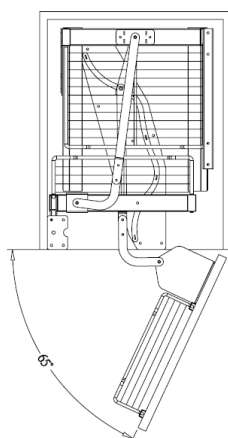

FRAME for "FOUNDER" LARDER UNIT

Item No.	Body Size (W x D x H) mm	Material & Finish	For Internal Cabinet Height
B65002SC-450	410 x 520 x 1260-1390	Steel w/ Silver color coating	1260-1390mm
B65004SC-450	410 x 520 x 1840-1970	Steel w/ Silver color coating	1840-1970mm

WIRE BASKET for "FOUNDER" LARDER UNIT

Item No.	Body Size W x D x H (mm)	Material & Finish	Position
B05170	287 x 80 x 75	Steel w/ Chrome	Door Basket
B05180	328 x 130 x 85	Steel w/ Chrome	Middle Basket
B05190	328 x 280 x 85	Steel w/ Chrome	Inner Basket