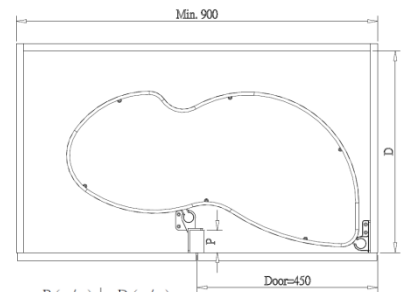

B08700-45RH

P (m/m)	D (m/m)
55	Min. 500
65	Min. 510
75	Min. 520
80	Min. 530