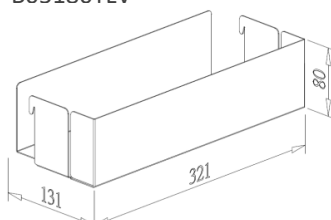

FRAME for "FOUNDER" LARDER UNIT

Item No.	Body Size (W x D x H) mm	Material & Finish	For Internal Cabinet Height
B65002LV-450	410 x 520 x 1260-1390	Steel w/ Lava color coating	1260-1390mm
B65004LV-450	410 x 520 x 1840-1970	Steel w/ Lava color coating	1840-1970mm

LAVA TRAY BASKET for "FOUNDER" LARDER UNIT

Item No.	Body Size W x D x H (mm)	Material & Finish	Position
B05170TLV	281 x 80 x 80	Lava tray basket	Door Basket
B05180TLV	321 x 131 x 80	Lava tray basket	Middle Basket
B05190TLV	321 x 282 x 80	Lava tray basket	Inner Basket

B05180TLV