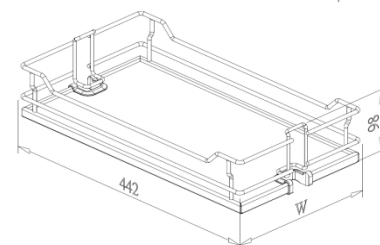

■ Interior Cabinet Height 1260-1670mm

Item No.	Content			Basket w/ Slide (W x D x H) mm	For External Cabinet Width
	Frame	Basket	Runner		
B08315LV	B61013LV x 1pc	B08015LV x 4pcs	G02508LV x 1set	100 x 512 x 1260-1670	150mm
B08320LV	B61013LV x 1pc	B08020LV x 4pcs	G02508LV x 1set	145 x 512 x 1260-1670	200mm
B08325LV	B61013LV x 1pc	B08025LV x 4pcs	G02508LV x 1set	195 x 512 x 1260-1670	250mm
B08330LV	B61013LV x 1pc	B08030LV x 4pcs	G02508LV x 1set	245 x 512 x 1260-1670	300mm
B08335LV	B61013LV x 1pc	B08035LV x 4pcs	G02508LV x 1set	295 x 512 x 1260-1670	350mm
B08340LV	B61013LV x 1pc	B08040LV x 4pcs	G02508LV x 1set	345 x 512 x 1260-1670	400mm
B08345LV	B61013LV x 1pc	B08045LV x 4pcs	G02508LV x 1set	395 x 512 x 1260-1670	450mm

ADJUSTABLE FRAME for EASY TALL UNIT

Item No.	Body Size W x D x H(X) mm	Material & Finish	For Internal
			Cabinet Height
B61011LV	100-545 x 475 x 1640-2050	Steel w/ Lava Color Coating	1760-2170mm
B61012LV	100-545 x 475 x 1440-1850	Steel w/ Lava Color Coating	1560-1970mm
B61013LV	100-545 x 475 x 1140-1550	Steel w/ Lava Color Coating	1260-1670mm

LAVA CHIPBOARD BASE BASKET for EASY TALL UNIT

- Lava chipboard base with lava color fence

Item No.	Body Size W x D x H (mm)	For External
		Cabinet Width
B08015LV	100 x 442 x 98	150mm
B08020LV	145 x 442 x 98	200mm
B08025LV	195 x 442 x 98	250mm
B08030LV	245 x 442 x 98	300mm
B08035LV	295 x 442 x 98	350mm
B08040LV	345 x 442 x 98	400mm
B08045LV	395 x 442 x 98	450mm

RUNNER SET for EASY TALL UNIT

Item No.	Body Size (W x D x H) mm	Material & Finish	Loading
			Capacity
G02508LV	93 x 512 x 150	Steel w/ Lava color coating	80kgs