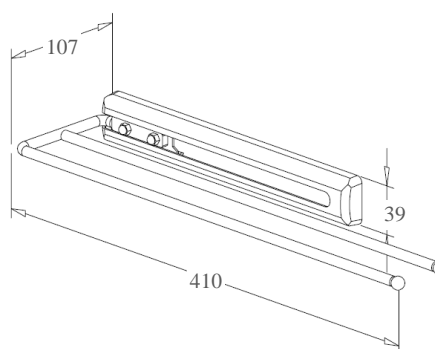

Item No.	Body Size (W x D x H) mm	Material & Finish
K06015	107 x 410 x 39	Steel w/ Chrome