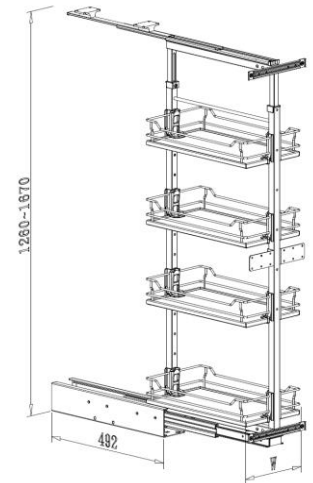

RUNNER SET for TALL UNIT

- Steel with silver color coating
- With soft-close function

Item No.	Body Size	Loading Capacity
	(W x D x H) mm	
G02500SC	93 x 492 x 110	90kgs

TALL UNIT

- Loading capacity 90kgs
- With soft-close function
- Lava chipboard base basket

Interior Cabinet Height
1760-2170mm

Interior Cabinet Height
1560-1970mm

Interior Cabinet Height
1260-1670mm

■ Interior Cabinet Height 1760-2170mm

Item No.	Content			Basket w/ Slide (W x D x H) mm	For External Cabinet Width
	Frame	Basket	Runner		
B01115LV	B61011LV x 1pc	B08015LV x 5pcs	G02500LV x 1set	100 x 492 x 1760-2170	150mm
B01120LV	B61011LV x 1pc	B08020LV x 5pcs	G02500LV x 1set	145 x 492 x 1760-2170	200mm
B01125LV	B61011LV x 1pc	B08025LV x 5pcs	G02500LV x 1set	195 x 492 x 1760-2170	250mm
B01130LV	B61011LV x 1pc	B08030LV x 5pcs	G02500LV x 1set	245 x 492 x 1760-2170	300mm
B01135LV	B61011LV x 1pc	B08035LV x 5pcs	G02500LV x 1set	295 x 492 x 1760-2170	350mm
B01140LV	B61011LV x 1pc	B08040LV x 5pcs	G02500LV x 1set	345 x 492 x 1760-2170	400mm
B01145LV	B61011LV x 1pc	B08045LV x 5pcs	G02500LV x 1set	395 x 492 x 1760-2170	450mm
B01150LV	B61011LV x 1pc	B08050LV x 5pcs	G02500LV x 1set	445 x 492 x 1760-2170	500mm
B01160LV	B61011LV x 1pc	B08060LV x 5pcs	G02500LV x 1set	545 x 492 x 1760-2170	600mm