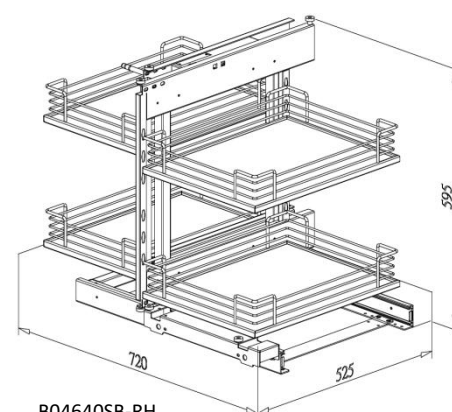

B04640SB-RH

Item No.	Frame	Content	Basket	Body Size (W x D x H) mm	Material & Finish (Basket)	For External Door Opening
B04640SB	B64006SC x 1pc	Door Basket	B04320SB x 2pcs Inner Basket B04310SB x 2pcs	720 x 525 x 595	White chipboard base with chrome fence	450mm

FRAME for COMPLETE OUT CORNER KIT

Item No.	Body Size (W x D x H) mm	Material & Finish
B64006SC	615 x 525 x 595	Steel w/ Silver Color Coating