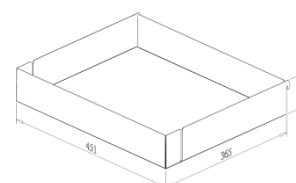

UNIVERSAL MAGIC CORNER

- For both right & left handed door
- With soft-close function

Item No.	Content (Frame, Basket)	Body Size (W x D x H) mm	Material & Finish (Basket)	For External Door Opening
B04340TLV	B64003LV x 1pc Door Basket B04150TLV x 2pcs Inner Basket B04160TLV x 2pcs	860-970 x 500 x 552	Lava tray basket	450mm

FRAME for UNIVERSAL MAGIC CORNER

Item No.	Body Size (W x D x H) mm	Material & Finish
B64003LV	860-970 x 500 x 552	Steel w/ Lava Color Coating

LAVA TRAY BASKET for UNIVERSAL MAGIC CORNER

Item No.	Body Size W x D x H (mm)	Material & Finish	Position
B04150TLV	250 x 431 x 80	Lava tray basket	Door Basket
B04160TLV	451 x 365 x 80	Lava tray basket	Inner Basket

B04160TLV