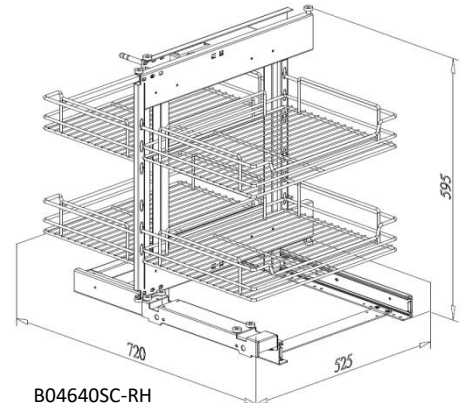

B04640SC-RH

Item No.	Frame	Content	Body Size (W x D x H) mm	Material & Finish (Basket)	For External Door Opening
B04640SC	B64006SC x 1pc	Door Basket B04320 x 2pcs Inner Basket B04310 x 2pcs	720 x 525 x 595	Steel w/ Chrome	450mm

FRAME for COMPLETE OUT CORNER KIT

Item No.	Body Size (W x D x H) mm	Material & Finish
B64006SC	615 x 525 x 595	Steel w/ Silver Color Coating