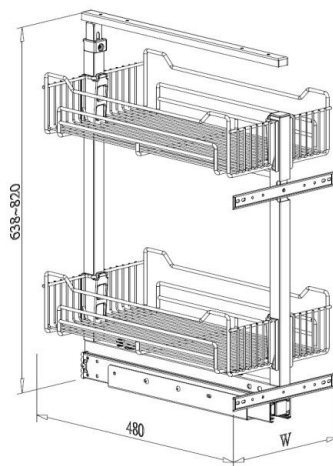

G01375/B for G02471/ SC/ BSC

G01375/B for G02470/ SC/ BSC

BASE PULL OUT UNIT

- Loading capacity 50kgs
- With soft-close function

Item No.	Content		Body Size (W x D x H) mm	Material & Finish (Basket)	For External Cabinet Width
	Frame	Basket			
B01515SC	B61015SC-150 x 1set	B08015 x 2pcs	100 x 480 x 638-820	Steel w/ Chrome	150mm
B01520SC	B61015SC-150 x 1set	B08020 x 2pcs	150 x 480 x 638-820	Steel w/ Chrome	200mm
B01525SC	B61015SC-150 x 1set	B08025 x 2pcs	200 x 480 x 638-820	Steel w/ Chrome	250mm
B01530SC	B61015SC-300 x 1set	B08030 x 2pcs	250 x 480 x 638-820	Steel w/ Chrome	300mm
B01535SC	B61015SC-300 x 1set	B08035 x 2pcs	300 x 480 x 638-820	Steel w/ Chrome	350mm
B01540SC	B61015SC-300 x 1set	B08040 x 2pcs	350 x 480 x 638-820	Steel w/ Chrome	400mm
B01545SC	B61015SC-450 x 1set	B08045 x 2pcs	400 x 480 x 638-820	Steel w/ Chrome	450mm
B01550SC	B61015SC-450 x 1set	B08050 x 2pcs	450 x 480 x 638-820	Steel w/ Chrome	500mm
B01560SC	B61015SC-450 x 1set	B08060 x 2pcs	550 x 480 x 638-820	Steel w/ Chrome	600mm