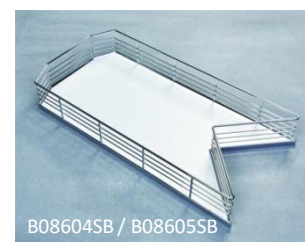

	X(m/m)
B68058	337
B68060	437

WHITE CHIPBOARD BASE BASKET for FOUNDER LAZY SUSAN

Item No.	Body Size (W x D x H) mm	Material & Finish
B07020SB	456 x 110 x 85	White chipboard base with chrome fence
B08604SB	250 x 672 x 100	White chipboard base with chrome fence
B08605SB	350 x 705 x 100	White chipboard base with chrome fence