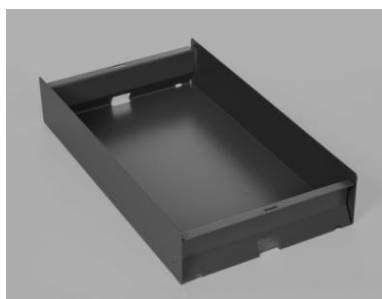

LAVA TRAY BASKET for TALL UNIT