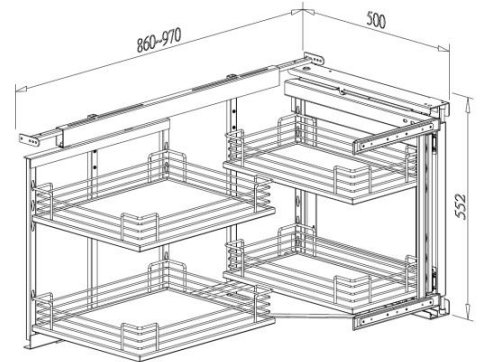

B04150SB

B04340SB-RH

B04160SB

UNIVERSAL MAGIC CORNER

- For both right & left handed door
- With soft-close function

B04340LV-LH

B04340LV-RH

Item No.	Content (Frame, Basket)	Body Size (W x D x H) mm	Material & Finish (Basket)	For External Door Opening
B04340LV	B64003LV x 1pc Door Basket B04150LV x 2pcs Inner Basket B04160LV x 2pcs	860-970 x 500 x 552	Lava chipboard base with lava color fence	450mm