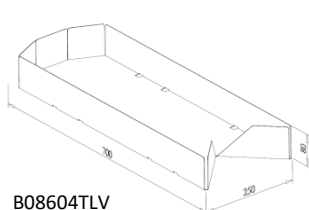

B08605TLV

B08604TLV