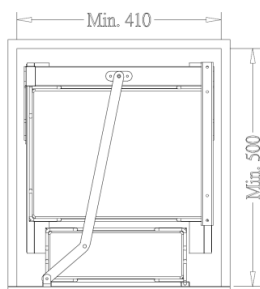

ADJUSTABLE FRAME for DELUXE PANTRY UNIT

Item No.	Body Size (W x D x H) mm	Material & Finish	For External Cabinet Width
B65006LV-450	410 x 500 x 1260-1390	Steel w/ Lava color coating	450mm
B65006LV-500	460 x 500 x 1260-1390	Steel w/ Lava color coating	500mm
B65006LV-600	560 x 500 x 1260-1390	Steel w/ Lava color coating	600mm
B65008LV-450	410 x 500 x 1840-1970	Steel w/ Lava color coating	450mm
B65008LV-500	460 x 500 x 1840-1970	Steel w/ Lava color coating	500mm
B65008LV-600	560 x 500 x 1840-1970	Steel w/ Lava color coating	600mm

LAVA CHIPBOARD BASE BASKET for DELUXE PANTRY UNIT

Item No.	Body Size W x D x H (mm)	Material & Finish	Position
B05145LV	364 x 275 x 85	Lava chipboard base with lava color fence	Inner Basket
B05245LV	286 x 110 x 85		Door Basket
B05150LV	414 x 275 x 85		Inner Basket
B05250LV	336 x 110 x 85		Door Basket
B05160LV	514 x 275 x 85		Inner Basket
B05260LV	436 x 110 x 85		Door Basket