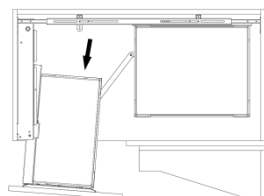

Item No.	Body Size W x D x H (mm)	Material & Finish	Position
B04150SB	250 x 436 x 85	White chipboard base with chrome fence	Door Basket
B04160SB	456 x 365 x 85		Inner Basket

B04150SB

B04160SB

B04340SB-LH