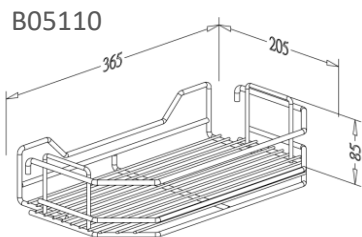

ADJUSTABLE FRAME for UNIQUE LARDER UNIT

Item No.	Body Size (W x D x H) mm	Material & Finish	For Internal Cabinet Height
B65005	778 x 520 x 1260-1390	Steel w/ Silver color coating	1260-1390mm
B65007	778 x 520 x 1840-1970	Steel w/ Silver color coating	1840-1970mm

WIRE BASKET for UNIQUE LARDER UNIT

Item No.	Body Size W x D x H (mm)	Material & Finish	Position
B05110	365 x 205 x 85	Steel w/ Chrome	Inner Basket
B05170	287 x 80 x 75	Steel w/ Chrome	Door Basket

B05110