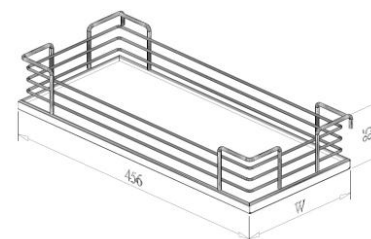

WHITE CHIPBOARD BASE BASKET for SIDE MOUNTED KIT

- White chipboard base with chrome fence

Item No.	Body Size W x D x H (mm)	For External Cabinet Width
B07020SB	110 x 456 x 85	200mm
B07030SB	200 x 456 x 85	300mm
B07040SB	300 x 456 x 85	400mm