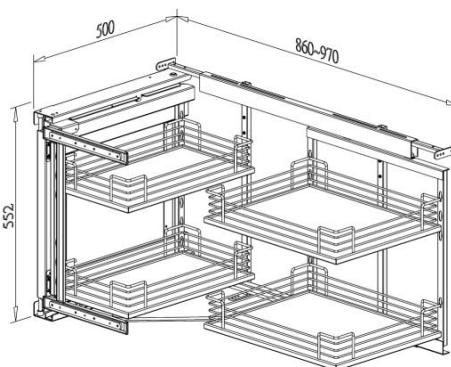

B04340SB-LH

B04340SB-RH

Item No.	Content (Frame, Basket)	Body Size (W x D x H) mm	Material & Finish (Basket)	For External Door Opening
B04340SB	B64003SC x 1pc Door Basket B04150SB x 2pcs Inner Basket B04160SB x 2pcs	860-970 x 500 x 552	White chipboard base with chrome fence	450mm