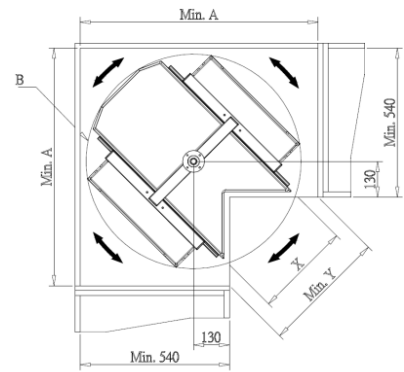

"FOUNDER" LAZY SUSAN

- For both pie cut & full round open door
- Round trip pull out
- Loading capacity 80kgs
- Patent No. M318962