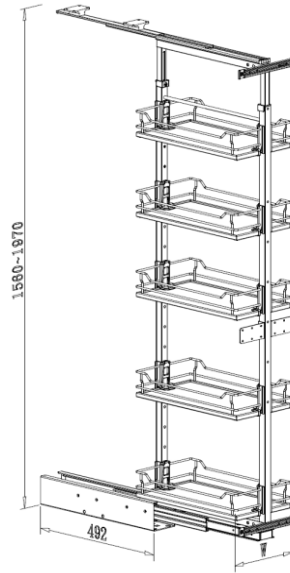

RUNNER SET for TALL UNIT

- Steel with silver color coating
- With soft-close function

Item No.	Body Size	Loading Capacity
	(W x D x H) mm	
G02500SC	93 x 492 x 110	90kgs

TALL UNIT

- Loading capacity 90kgs
- With soft-close function
- White chipboard base basket

Interior Cabinet Height
1760-2170mm

Interior Cabinet Height
1560-1970mm

Interior Cabinet Height
1260-1670mm

■ Interior Cabinet Height 1760-2170mm

Item No.	Content			Basket w/ Slide (W x D x H) mm	For External Cabinet Width
	Frame	Basket	Runner		
B01115SB	B61011 x 1pc	B08015SB x 5pcs	G02500SC x 1set	100 x 492 x 1760-2170	150mm
B01120SB	B61011 x 1pc	B08020SB x 5pcs	G02500SC x 1set	145 x 492 x 1760-2170	200mm
B01125SB	B61011 x 1pc	B08025SB x 5pcs	G02500SC x 1set	195 x 492 x 1760-2170	250mm
B01130SB	B61011 x 1pc	B08030SB x 5pcs	G02500SC x 1set	245 x 492 x 1760-2170	300mm
B01135SB	B61011 x 1pc	B08035SB x 5pcs	G02500SC x 1set	295 x 492 x 1760-2170	350mm
B01140SB	B61011 x 1pc	B08040SB x 5pcs	G02500SC x 1set	345 x 492 x 1760-2170	400mm
B01145SB	B61011 x 1pc	B08045SB x 5pcs	G02500SC x 1set	395 x 492 x 1760-2170	450mm
B01150SB	B61011 x 1pc	B08050SB x 5pcs	G02500SC x 1set	445 x 492 x 1760-2170	500mm
B01160SB	B61011 x 1pc	B08060SB x 5pcs	G02500SC x 1set	545 x 492 x 1760-2170	600mm