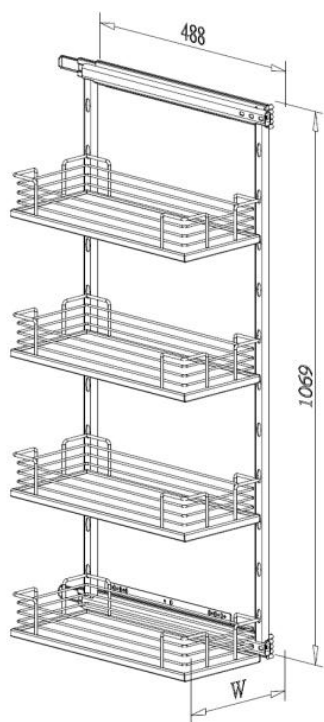

SIDE MOUNTED KIT

- Available for hinge door
- Universal right and left
- With soft-close function
- White chipboard base basket

Item No.	Content		Body Size (W x D x H) mm	Material & Finish (Basket)	For External Cabinet Width
	Frame	Basket			
B07620SB	B67006SC x 1pc	B07020SB x 4pcs	158 x 488 x 1069	White chipboard base with chrome fence	200mm
B07630SB	B67006SC x 1pc	B07030SB x 4pcs	248 x 488 x 1069		300mm
B07640SB	B67006SC x 1pc	B07040SB x 4pcs	348 x 488 x 1069		400mm

FRAME for SIDE MOUNTED KIT

Item No.	Body Size (W x D x H) mm	Material & Finish	For Internal Cabinet Height
B67006SC	48 x 488 x 1069	Steel w/ Silver Color Coating	min. 1070mm

WHITE CHIPBOARD BASE BASKET for SIDE MOUNTED KIT

- White chipboard base with chrome fence

Item No.	Body Size W x D x H (mm)	For External Cabinet Width
B07020SB	110 x 456 x 85	200mm
B07030SB	200 x 456 x 85	300mm
B07040SB	300 x 456 x 85	400mm