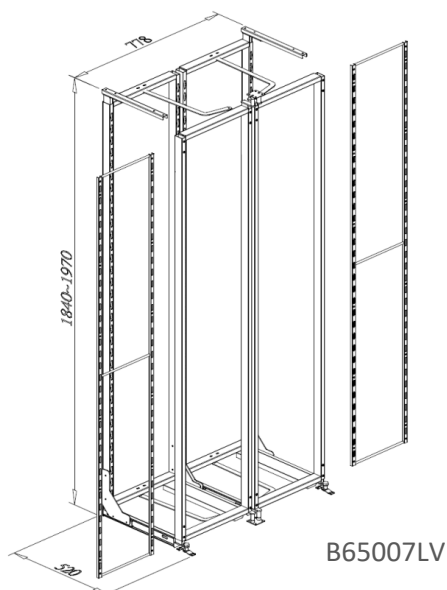

ADJUSTABLE FRAME for UNIQUE LARDER UNIT

Item No.	Body Size (W x D x H) mm	Material & Finish	For Internal Cabinet Height
B65005LV	778 x 520 x 1260-1390	Steel w/ Lava color coating	1260-1390mm
B65007LV	778 x 520 x 1840-1970	Steel w/ Lava color coating	1840-1970mm