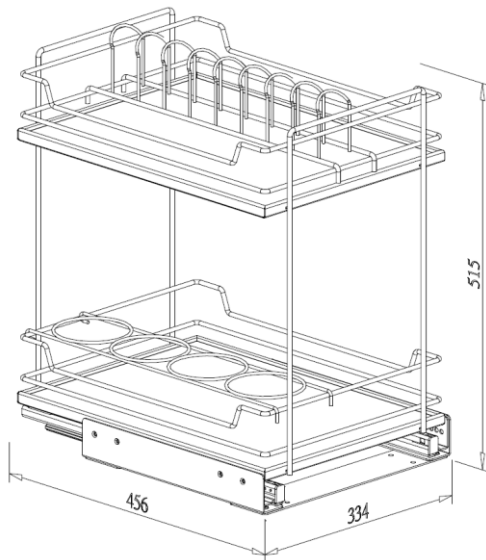

UTILITY BASKET KIT

- Loading capacity 40kgs
- With soft-close function
- Lava chipboard base basket

Item No.	Content		Basket w/ Slide (W x D x H) mm	Material & Finish (Basket)	For External Cabinet Width
	Basket	Slide			
A09021LV	A09021LVL x 1pc	G02470BSC x 1pr	334 x 456 x 515	Lava chipboard base with lava color fence	min. 400mm