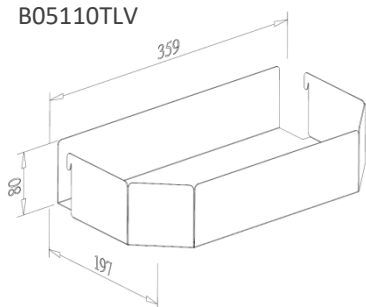

LAVA TRAY BASKET for UNIQUE LARDER UNIT

Item No.	Body Size W x D x H (mm)	Material & Finish	Position
B05110TLV	359 x 197 x 80	Lava tray basket	Inner Basket
B05170TLV	281 x 80 x 80	Lava tray basket	Door Basket

B05110TLV