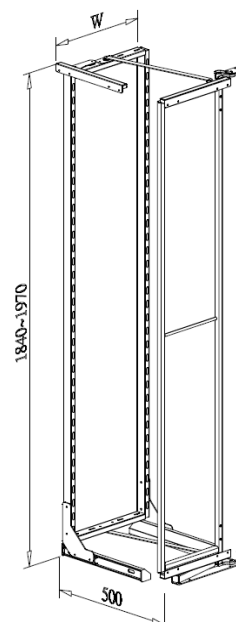

B65008SC-450 / 500 / 600

WIRE BASKET for DELUXE PANTRY UNIT

Item No.	Body Size W x D x H (mm)	Material & Finish	Position
B05145	364 x 350 x 85	Steel w/ Chrome	Inner Basket
B05245	286 x 80 x 75	Steel w/ Chrome	Door Basket
B05150	414 x 350 x 85	Steel w/ Chrome	Inner Basket
B05250	336 x 80 x 75	Steel w/ Chrome	Door Basket
B05160	514 x 350 x 85	Steel w/ Chrome	Inner Basket
B05260	436 x 80 x 75	Steel w/ Chrome	Door Basket