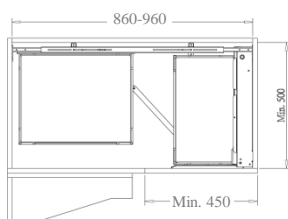

B04340LV-RH