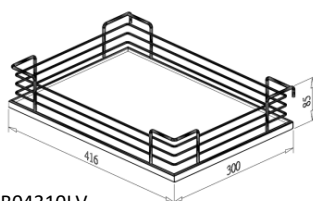

LAVA CHIPBOARD BASE BASKET for COMPLETE OUT CORNER KIT

Item No.	Body Size W x D x H (mm)	Material & Finish	Position
B04310LV	300 x 416 x 85	Lava chipboard base	Inner Basket
B04320LV	340 x 436 x 85	with lava color fence	Door Basket

B04310LV