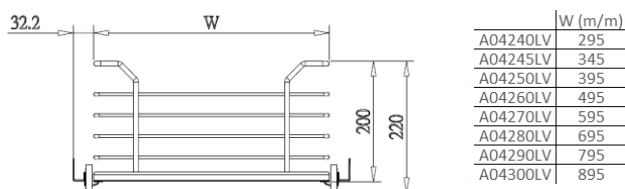

DRAWER LV

- Height 220mm
- Loading capacity 40kgs
- With soft-close function
- Lava chipboard base basket