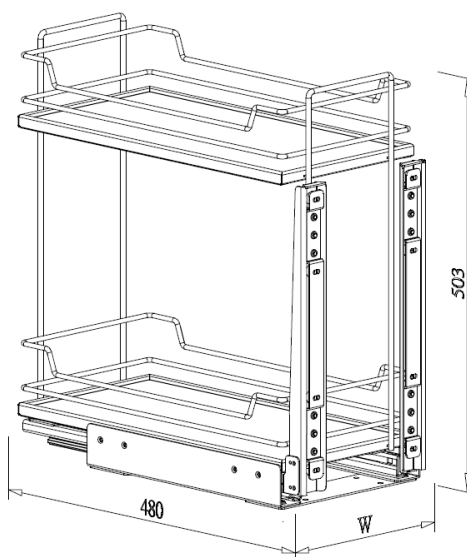

DOUBLE TIERS STORAGE KIT

- Loading capacity 40kgs
- With soft-close function
- White chipboard base basket

Item No.	Content		Basket w/ Slide (W x D x H) mm	Material & Finish (Basket)	For External Cabinet Width
	Basket	Slide			
A09120SB	A09120SBL x 1pc	G02470SC x 1pr	134 x 456 x 503	White chipboard base with chrome fence	min. 200mm
A09130SB	A09130SBL x 1pc	G02470SC x 1pr	234 x 456 x 503		min. 300mm
A09140SB	A09140SBL x 1pc	G02470SC x 1pr	334 x 456 x 503		min. 400mm