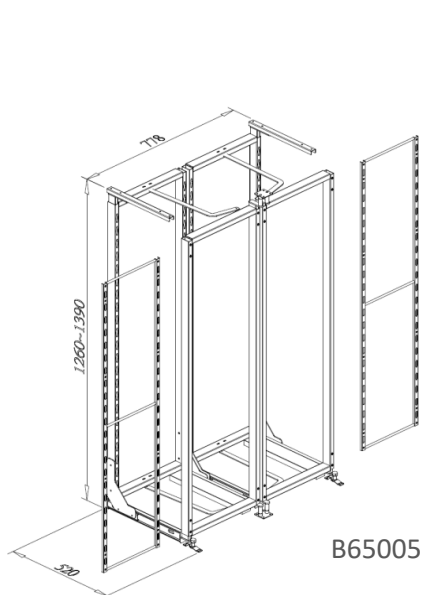

ADJUSTABLE FRAME for UNIQUE LARDER UNIT

Item No.	Body Size (W x D x H) mm	Material & Finish	For Internal Cabinet Height
B65005	778 x 520 x 1260-1390	Steel w/ Silver color coating	1260-1390mm
B65007	778 x 520 x 1840-1970	Steel w/ Silver color coating	1840-1970mm

B65005