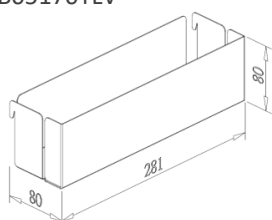

LAVA TRAY BASKET for "FOUNDER" LARDER UNIT

Item No.	Body Size W x D x H (mm)	Material & Finish	Position
B05170TLV	281 x 80 x 80	Lava tray basket	Door Basket
B05180TLV	321 x 131 x 80	Lava tray basket	Middle Basket
B05190TLV	321 x 282 x 80	Lava tray basket	Inner Basket

B05170TLV