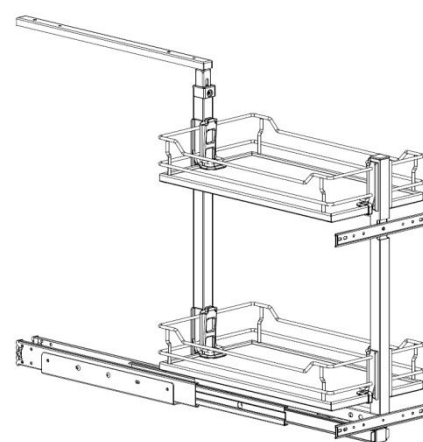

BASE PULL OUT UNIT

- Loading capacity 50kgs
- With soft-close function

Item No.	Content		Body Size (W x D x H) mm	Material & Finish (Basket)	For External Cabinet Width
	Frame	Basket			
B01515SB	B61015SC-150 x 1set	B08015SB x 2pcs	100 x 480 x 638-820	White chipboard base with chrome fence	150mm
B01520SB	B61015SC-150 x 1set	B08020SB x 2pcs	150 x 480 x 638-820		200mm
B01525SB	B61015SC-150 x 1set	B08025SB x 2pcs	200 x 480 x 638-820		250mm
B01530SB	B61015SC-300 x 1set	B08030SB x 2pcs	250 x 480 x 638-820		300mm
B01535SB	B61015SC-300 x 1set	B08035SB x 2pcs	300 x 480 x 638-820		350mm
B01540SB	B61015SC-300 x 1set	B08040SB x 2pcs	350 x 480 x 638-820		400mm
B01545SB	B61015SC-450 x 1set	B08045SB x 2pcs	400 x 480 x 638-820		450mm
B01550SB	B61015SC-450 x 1set	B08050SB x 2pcs	450 x 480 x 638-820		500mm
B01560SB	B61015SC-450 x 1set	B08060SB x 2pcs	550 x 480 x 638-820		600mm

ADJUSTABLE FRAME for BASE PULL OUT UNIT

- Steel with silver color coating

Item No.	Body Size (W x D x H) mm	For Internal Cabinet Height
B61015SC-150	100 x 480 x 638-820	638-820mm
B61015SC-300	250 x 480 x 638-820	638-820mm
B61015SC-450	400 x 480 x 638-820	638-820mm