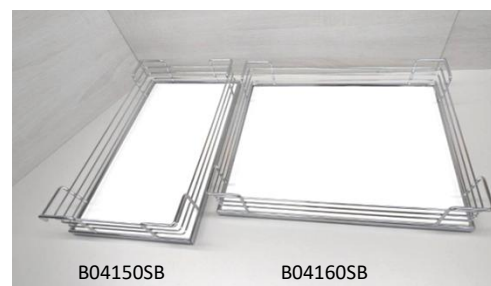

B04150SB

B04160SB