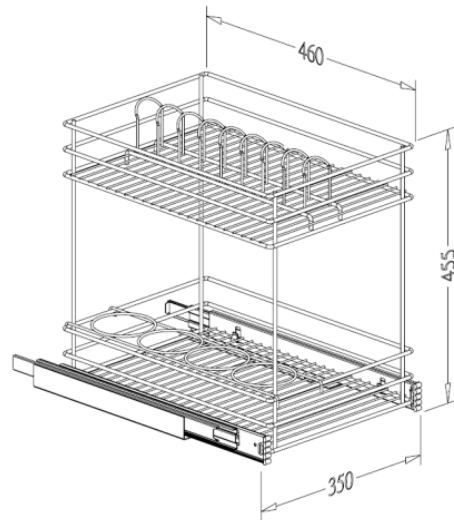

Item No.	Content		Basket w/ Slide (W x D x H) mm	Material & Finish (Basket)	For External Cabinet Width
	Basket	Slide			
A09021	A09021L x 1pc	G02470 x 1pr	350 x 460 x 455	Steel w/ Chrome	min. 400mm
A09021SC	A09021L x 1pc	G02470SC x 1pr	350 x 460 x 455	Steel w/ Chrome	min. 400mm