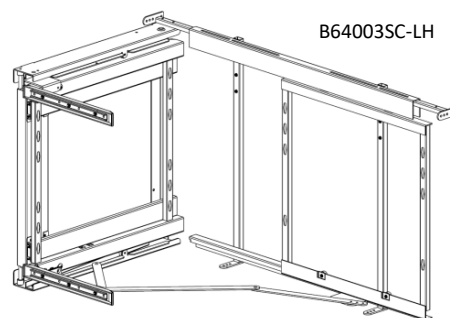

B04340SB-LH

B04340SB-RH

Item No.	Content (Frame, Basket)	Body Size (W x D x H) mm	Material & Finish (Basket)	For External Door Opening
B04340SB	B64003SC x 1pc Door Basket B04150SB x 2pcs Inner Basket B04160SB x 2pcs	860-970 x 500 x 552	White chipboard base with chrome fence	450mm