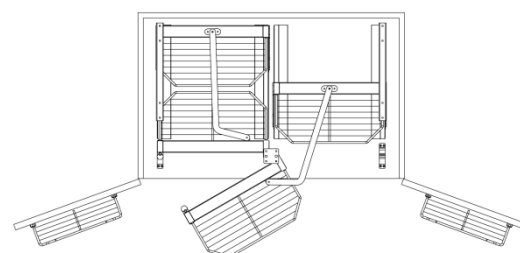

B05110

B05110

B05170

B05170

UNIQUE LARDER UNIT, interior cabinet height 1840 -1970mm

- Loading capacity: 100kgs
- Lava tray basket

Item No.	Content (Frame, Basket)	Body Size (W x D x H) mm Material & Finish (Basket)	For External Cabinet Width
B05700TLV	B65007LV x 1set	778 x 520 x 1840-1970	900mm
	B05170TLV x 14pcs	Lava tray basket	
	B05110TLV x 28pcs	Lava tray basket	