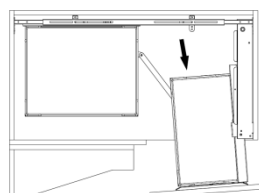

UNIVERSAL MAGIC CORNER

- For both right & left handed door
- With soft-close function

Item No.	Content (Frame, Basket)	Body Size (W x D x H) mm	Material & Finish (Basket)	For External Door Opening
B04340SB	B64003SC x 1pc Door Basket B04150SB x 2pcs Inner Basket B04160SB x 2pcs	860-970 x 500 x 552	White chipboard base with chrome fence	450mm

FRAME for UNIVERSAL MAGIC CORNER

Item No.	Body Size (W x D x H) mm	Material & Finish
B64003SC	860-970 x 500 x 552	Steel w/ Silver Color Coating

WHITE CHIPBOARD BASE BASKET for UNIVERSAL MAGIC CORNER

Item No.	Body Size W x D x H (mm)	Material & Finish	Position
B04150SB	250 x 436 x 85	White chipboard base with chrome fence	Door Basket
B04160SB	456 x 365 x 85		Inner Basket

B04160SB