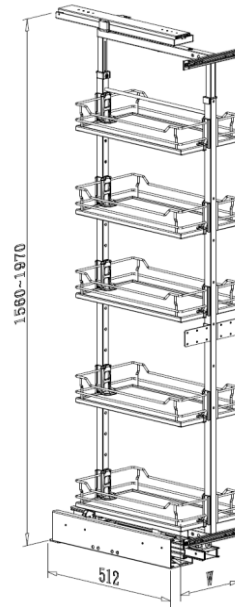

RUNNER SET for EASY TALL UNIT

Item No.	Body Size	Material & Finish	Loading Capacity
	(W x D x H) mm		
G02508SC	93 x 512 x 150	Steel w/ Silver color coating	80kgs

EASY TALL UNIT

- Loading capacity 80kgs
- With soft-close function
- White chipboard base basket
- Patent No. M375440

Interior Cabinet Height
1760-2170mm

Interior Cabinet Height
1560-1970mm

Interior Cabinet Height
1260-1670mm

■ Interior Cabinet Height 1760-2170mm

Item No.	Content			Basket w/ Slide (W x D x H) mm	For External Cabinet Width
	Frame	Basket	Runner		
B08115SB	B61011 x 1pc	B08015SB x 5pcs	G02508SC x 1set	100 x 512 x 1760-2170	150mm
B08120SB	B61011 x 1pc	B08020SB x 5pcs	G02508SC x 1set	145 x 512 x 1760-2170	200mm
B08125SB	B61011 x 1pc	B08025SB x 5pcs	G02508SC x 1set	195 x 512 x 1760-2170	250mm
B08130SB	B61011 x 1pc	B08030SB x 5pcs	G02508SC x 1set	245 x 512 x 1760-2170	300mm
B08135SB	B61011 x 1pc	B08035SB x 5pcs	G02508SC x 1set	295 x 512 x 1760-2170	350mm
B08140SB	B61011 x 1pc	B08040SB x 5pcs	G02508SC x 1set	345 x 512 x 1760-2170	400mm
B08145SB	B61011 x 1pc	B08045SB x 5pcs	G02508SC x 1set	395 x 512 x 1760-2170	450mm