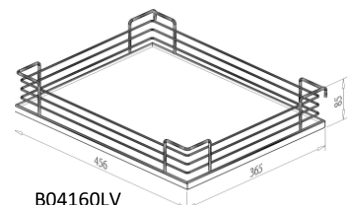

B04150LV

B04160LV

B04340LV-LH

B04150LV

B04340LV-RH

B04160LV

UNIVERSAL MAGIC CORNER

- For both right & left handed door
- With soft-close function