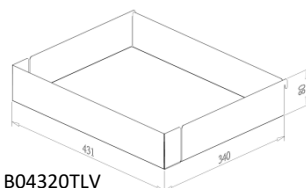

COMPLETE OUT CORNER KIT

- Universal for right & left handed hinge or panel door
- With soft-close function

Item No.	Frame	Content	Body Size (W x D x H) mm	Material & Finish (Basket)	For External Door Opening
B04640TLV	B64006LV x 1pc	Door Basket B04320TLV x 2pcs Inner Basket B04310TLV x 2pcs	720 x 525 x 595	Lava tray basket	450mm

FRAME for COMPLETE OUT CORNER KIT

Item No.	Body Size (W x D x H) mm	Material & Finish
B64006LV	615 x 525 x 595	Steel w/ Lava Color Coating

LAVA TRAY BASKET for COMPLETE OUT CORNER KIT

Item No.	Body Size W x D x H (mm)	Material & Finish	Position
B04310TLV	300 x 411 x 80	Lava tray basket	Inner Basket
B04320TLV	340 x 431 x 80	Lava tray basket	Door Basket