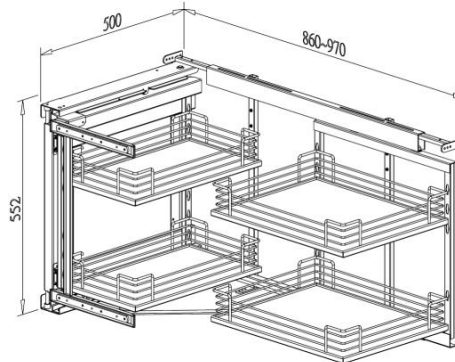

B04150SB

B04340SB-RH

B04160SB

UNIVERSAL MAGIC CORNER

- For both right & left handed door
- With soft-close function

B04340LV-LH

B04340LV-RH

Item No.	Content (Frame, Basket)	Body Size (W x D x H) mm	Material & Finish (Basket)	For External Door Opening
B04340LV	B64003LV x 1pc Door Basket B04150LV x 2pcs Inner Basket B04160LV x 2pcs	860-970 x 500 x 552	Lava chipboard base with lava color fence	450mm