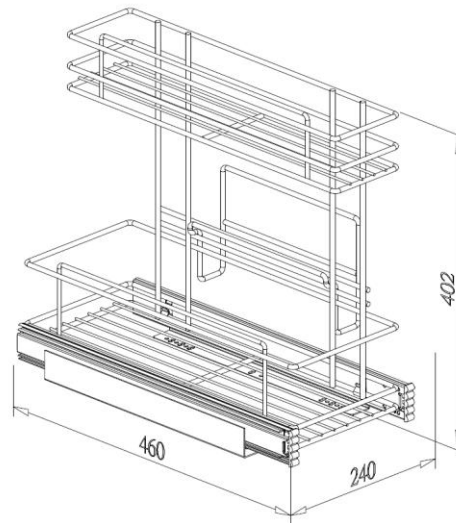

Item No.	Content		Basket w/ Slide (W x D x H) mm	Material & Finish (Basket)	For External Cabinet Width
	Basket	Slide			
A09061	A09061L x 1pc	G02470 x 1pr	240 x 460 x 402	Steel w/ Chrome	min. 300mm
A09061SC	A09061L x 1pc	G02470SC x 1pr	240 x 460 x 402	Steel w/ Chrome	min. 300mm