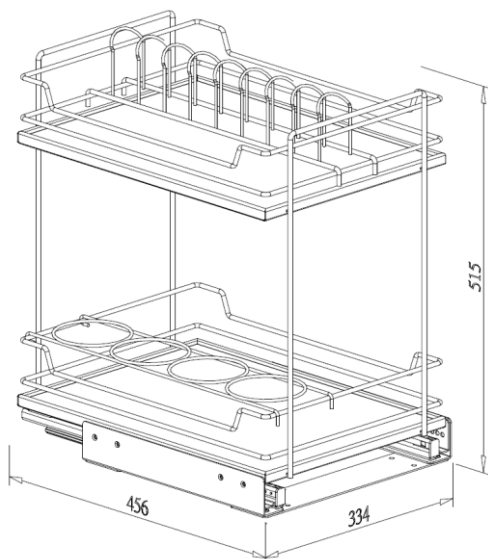

UTILITY BASKET KIT

- Loading capacity 40kgs
- With soft-close function
- White chipboard base basket

Item No.	Content		Basket w/ Slide (W x D x H) mm	Material & Finish (Basket)	For External Cabinet Width
	Basket	Slide			
A09021SB	A09021SBL x 1pc	G02470SC x 1pr	334 x 456 x 515	White chipboard base with chrome fence	min. 400mm