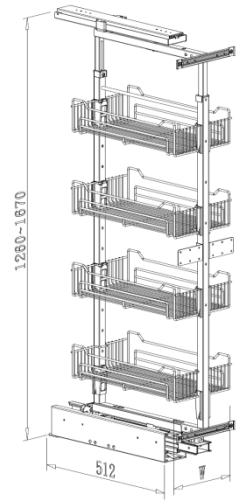

EASY TALL UNIT

- Loading capacity 80kgs
- With soft-close function
- Chrome wire basket
- Patent No. M375440

Interior Cabinet Height
1760-2170mm

Interior Cabinet Height
1560-1970mm

Interior Cabinet Height
1260-1670mm

■ Interior Cabinet Height 1760-2170mm

Item No.	Content			Basket w/ Slide (W x D x H) mm	For External Cabinet Width
	Frame	Basket	Runner		
B08115SC	B61011 x 1pc	B08015 x 5pcs	G02508SC x 1set	100 x 512 x 1760-2170	150mm
B08120SC	B61011 x 1pc	B08020 x 5pcs	G02508SC x 1set	145 x 512 x 1760-2170	200mm
B08125SC	B61011 x 1pc	B08025 x 5pcs	G02508SC x 1set	195 x 512 x 1760-2170	250mm
B08130SC	B61011 x 1pc	B08030 x 5pcs	G02508SC x 1set	245 x 512 x 1760-2170	300mm
B08135SC	B61011 x 1pc	B08035 x 5pcs	G02508SC x 1set	295 x 512 x 1760-2170	350mm
B08140SC	B61011 x 1pc	B08040 x 5pcs	G02508SC x 1set	345 x 512 x 1760-2170	400mm
B08145SC	B61011 x 1pc	B08045 x 5pcs	G02508SC x 1set	395 x 512 x 1760-2170	450mm