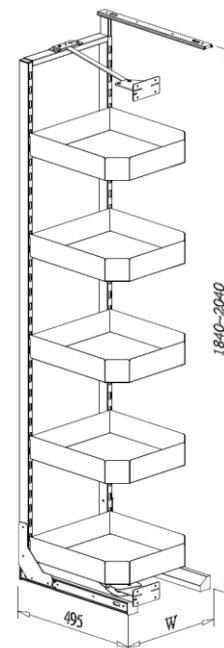

Item No.	Content	Body Size (W x D x H) mm	Material & Finish (Basket)	For External Cabinet Width
	Frame	Basket		
B05730TLV	B65017LV-300 x 1set	B05330TLV x 5pcs	234 x 495 x 1840-2040	Lava tray basket 300mm
B05740TLV	B65017LV-400 x 1set	B05340TLV x 5pcs	334 x 495 x 1840-2040	Lava tray basket 400mm
B05745TLV	B65017LV-450 x 1set	B05345TLV x 5pcs	384 x 495 x 1840-2040	Lava tray basket 450mm
B05750TLV	B65017LV-500 x 1set	B05350TLV x 5pcs	434 x 495 x 1840-2040	Lava tray basket 500mm
B05760TLV	B65017LV-600 x 1set	B05360TLV x 5pcs	534 x 495 x 1840-2040	Lava tray basket 600mm