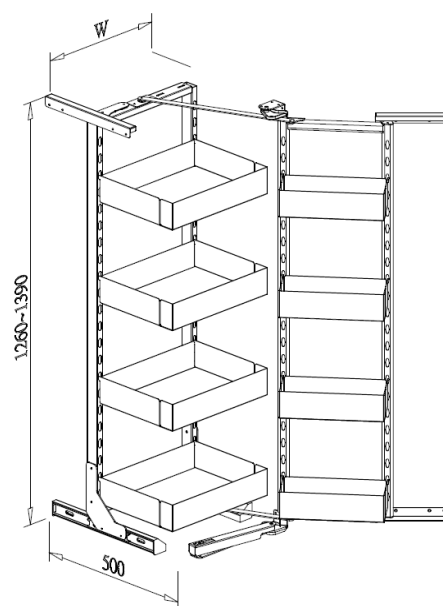

DELUXE PANTRY UNIT, interior cabinet height 1260-1390mm

- Loading capacity 60kgs
- With soft-close function
- Lava tray basket