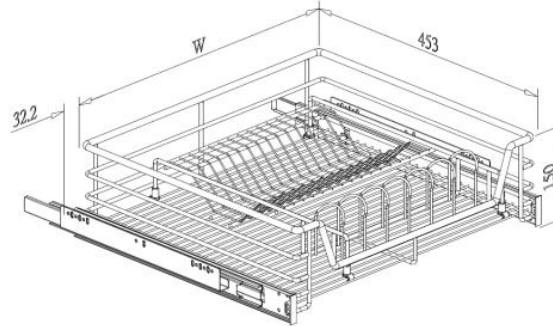

BOWL & PLATE DRAWER

- Height 150mm
- Loading capacity 40kgs
- With soft-close function (SC)
- Chrome wire basket

	W(m/m)
A09050SC	397
A09060SC	497
A09070SC	597
A09080SC	697
A09090SC	797
A09100SC	897

Item No.	Content		Basket w/ Slide (W x D x H) mm	Material & Finish (Basket)	For External Cabinet Width
	Basket	Slide			
A09050	A09050L x 1pc	G02471 x 1pr	460-468 x 453 x 150	Steel w/ Chrome	500mm
A09060	A09060L x 1pc	G02471 x 1pr	560-568 x 453 x 150	Steel w/ Chrome	600mm
A09070	A09070L x 1pc	G02471 x 1pr	660-668 x 453 x 150	Steel w/ Chrome	700mm
A09080	A09080L x 1pc	G02471 x 1pr	760-768 x 453 x 150	Steel w/ Chrome	800mm
A09090	A09090L x 1pc	G02471 x 1pr	860-868 x 453 x 150	Steel w/ Chrome	900mm
A09100	A09100L x 1pc	G02471 x 1pr	960-968 x 453 x 150	Steel w/ Chrome	1000mm
A09050SC	A09050L x 1pc	G02471SC x 1pr	460-468 x 453 x 150	Steel w/ Chrome	500mm
A09060SC	A09060L x 1pc	G02471SC x 1pr	560-568 x 453 x 150	Steel w/ Chrome	600mm
A09070SC	A09070L x 1pc	G02471SC x 1pr	660-668 x 453 x 150	Steel w/ Chrome	700mm
A09080SC	A09080L x 1pc	G02471SC x 1pr	760-768 x 453 x 150	Steel w/ Chrome	800mm
A09090SC	A09090L x 1pc	G02471SC x 1pr	860-868 x 453 x 150	Steel w/ Chrome	900mm
A09100SC	A09100L x 1pc	G02471SC x 1pr	960-968 x 453 x 150	Steel w/ Chrome	1000mm