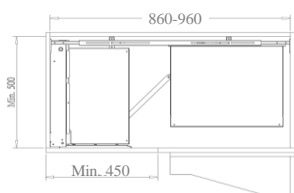

B04340TLV-LH