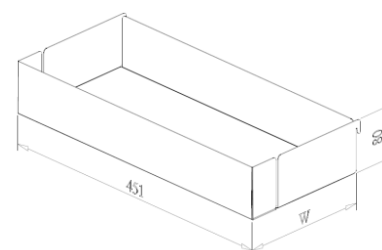

LAVA TRAY BASKET for SIDE MOUNTED KIT

- Lava tray basket

Item No.	Body Size W x D x H (mm)	For External Cabinet Width
B07020TLV	110 x 451 x 80	200mm
B07030TLV	200 x 451 x 80	300mm
B07040TLV	300 x 451 x 80	400mm