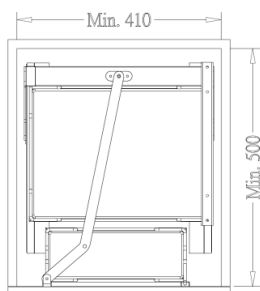

ADJUSTABLE FRAME for DELUXE PANTRY UNIT

Item No.	Body Size (W x D x H) mm	Material & Finish	For External Cabinet Width
B65006SC-450	410 x 500 x 1260-1390	Steel w/ Silver color coating	450mm
B65006SC-500	460 x 500 x 1260-1390	Steel w/ Silver color coating	500mm
B65006SC-600	560 x 500 x 1260-1390	Steel w/ Silver color coating	600mm
B65008SC-450	410 x 500 x 1840-1970	Steel w/ Silver color coating	450mm
B65008SC-500	460 x 500 x 1840-1970	Steel w/ Silver color coating	500mm
B65008SC-600	560 x 500 x 1840-1970	Steel w/ Silver color coating	600mm

WHITE CHIPBOARD BASE BASKET for DELUXE PANTRY UNIT

Item No.	Body Size W x D x H (mm)	Material & Finish	Position
B05145SB	364 x 275 x 85	White chipboard base with chrome fence	Inner Basket
B05245SB	286 x 110 x 85		Door Basket
B05150SB	414 x 275 x 85		Inner Basket
B05250SB	336 x 110 x 85		Door Basket
B05160SB	514 x 275 x 85		Inner Basket
B05260SB	436 x 110 x 85		Door Basket