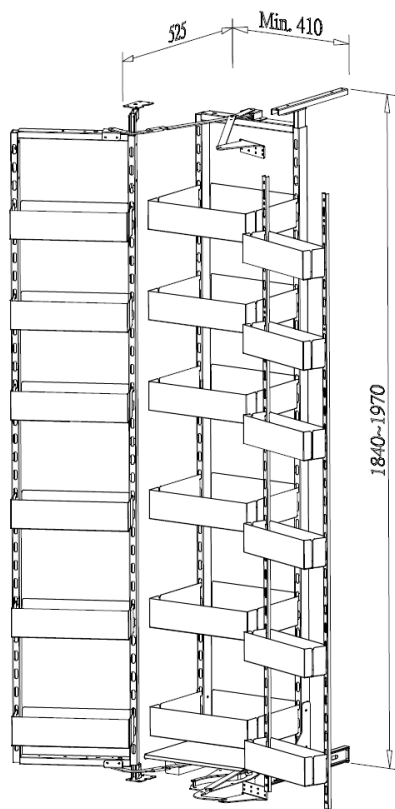

B05170

B05180

B05190

"FOUNDER" LARDER UNIT, interior cabinet height 1840-1970mm

- Loading capacity: 60kgs
- Universal for right & left handed door
- With soft-close function
- Lava tray basket
- Patent No. M318956