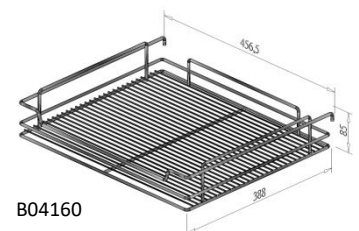

B04150

B04160