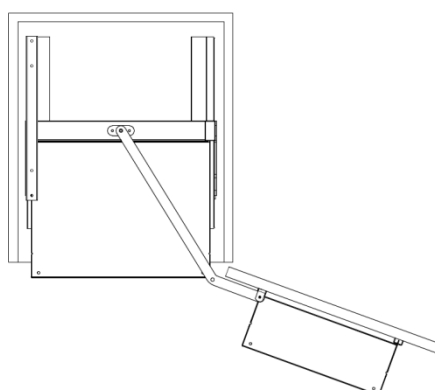

B05145TLV / B05150TLV / B05160TLV

B05245TLV / B05250TLV / B05260TLV

EASY OUT LARDER, interior cabinet height 1840-2040mm

- Loading capacity 60kgs
- Universal left and right
- With soft-close function
- Chrome wire basket